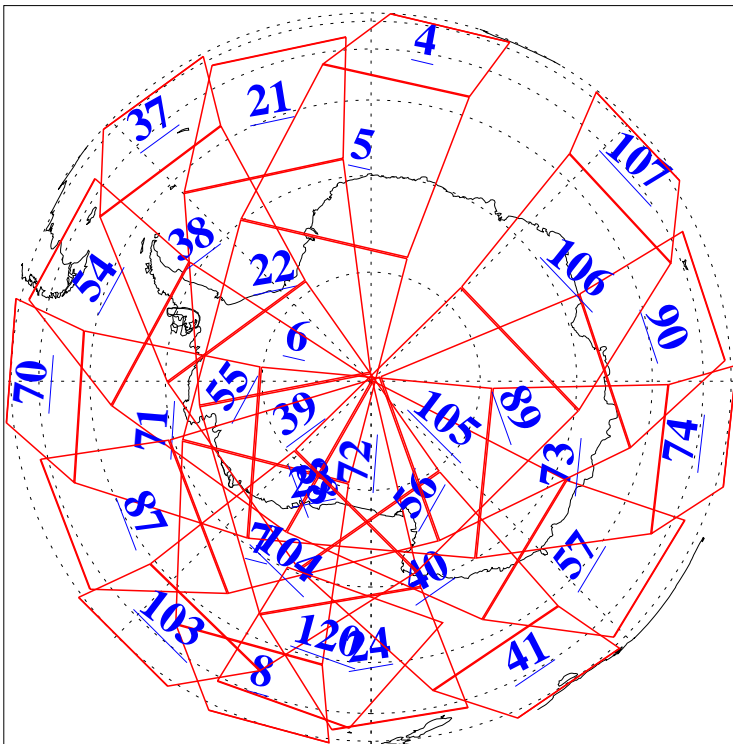

L1B Availability
 AMSU Granules: 240
 HSB Granules: 0
 AIRS Granules: 240

12 Feb 2020
 DoY 43
 Aqua Day 6493
 Granules: 1 to 120

Granules: 121 to 240

Legend: AMSU Available, HSB Available, AIRS Available

L1B Availability
 AMSU Granules: 240
 HSB Granules: 0
 AIRS Granules: 240

12 Feb 2020
 DoY 43
 Aqua Day 6493

Ascending Granules

Descending Granules

Legend: AMSU Available, HSB Available, AIRS Available

L1B Availability
 AMSU Granules: 240
 HSB Granules: 0
 AIRS Granules: 240

12 Feb 2020
 DoY 43
 Aqua Day 6493

Northern Hemisphere Granules

Southern Hemisphere Granules

Legend: AMSU Available, HSB Available, **AIRS Available**