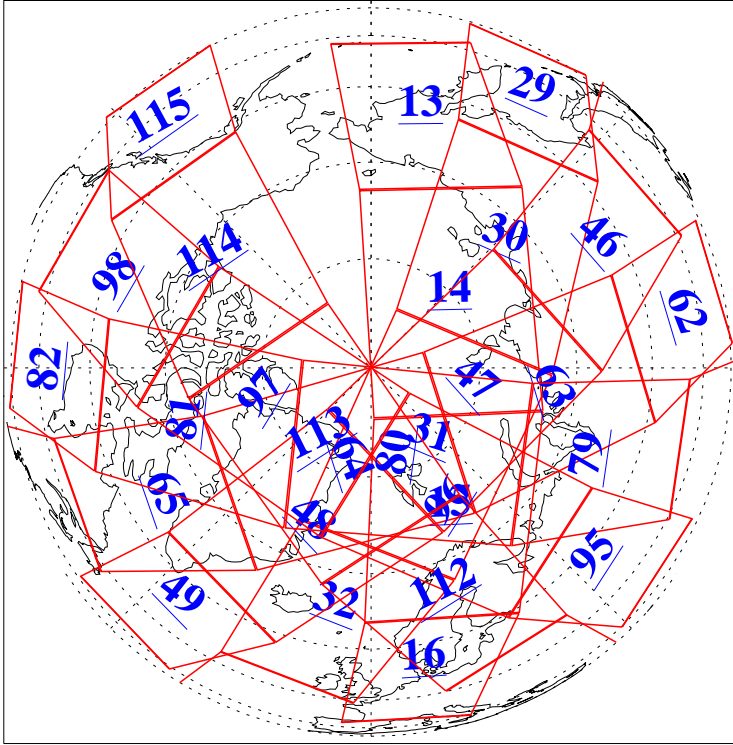

L1B Availability
 AMSU Granules: 240
 HSB Granules: 0
 AIRS Granules: 240

12 Feb 2020
 DoY 43
 Aqua Day 6493
 Granules: 1 to 120

Granules: 121 to 240

Legend: AMSU Available, HSB Available, AIRS Available

L1B Availability
 AMSU Granules: 240
 HSB Granules: 0
 AIRS Granules: 240

12 Feb 2020
 DoY 43
 Aqua Day 6493

Ascending Granules

Descending Granules

Legend: AMSU Available, HSB Available, AIRS Available

L1B Availability
 AMSU Granules: 240
 HSB Granules: 0
 AIRS Granules: 240

12 Feb 2020
 DoY 43
 Aqua Day 6493

Northern Hemisphere Granules

Southern Hemisphere Granules

Legend: AMSU Available, HSB Available, **AIRS Available**