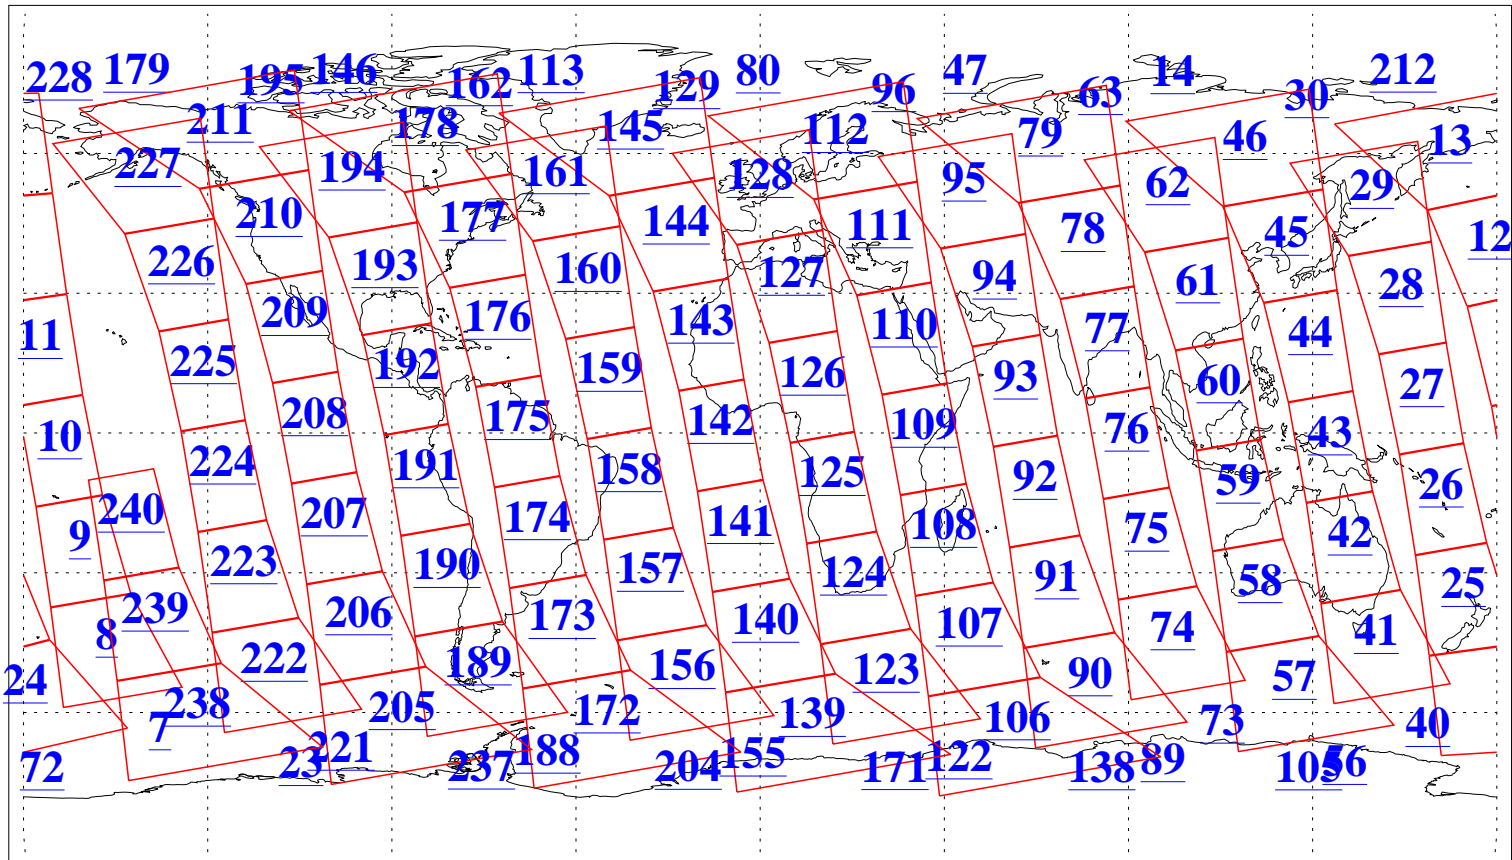

L1B Availability
 AMSU Granules: 240
 HSB Granules: 0
 AIRS Granules: 240

12 Feb 2020
 DoY 43
 Aqua Day 6493
 Granules: 1 to 120

Granules: 121 to 240

Legend: AMSU Available, HSB Available, AIRS Available

L1B Availability
 AMSU Granules: 240
 HSB Granules: 0
 AIRS Granules: 240

12 Feb 2020
 DoY 43
 Aqua Day 6493

Ascending Granules

Descending Granules

Legend: AMSU Available, HSB Available, AIRS Available

L1B Availability
 AMSU Granules: 240
 HSB Granules: 0
 AIRS Granules: 240

12 Feb 2020
 DoY 43
 Aqua Day 6493

Northern Hemisphere Granules

Southern Hemisphere Granules

Legend: AMSU Available, HSB Available, **AIRS Available**