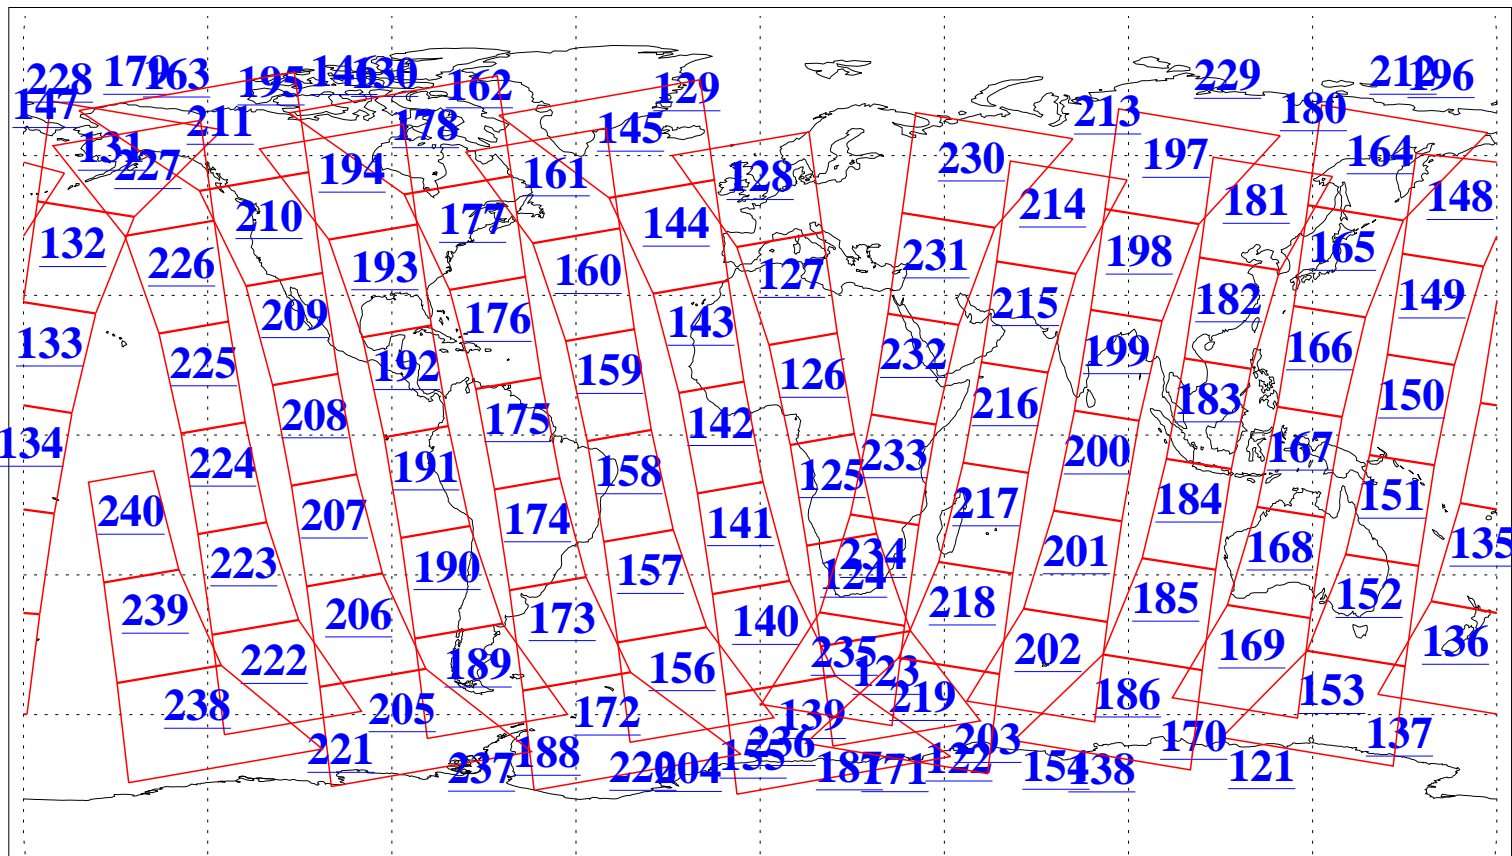

L1B Availability
 AMSU Granules: 240
 HSB Granules: 0
 AIRS Granules: 240

12 Feb 2020
 DoY 43
 Aqua Day 6493
 Granules: 1 to 120

Granules: 121 to 240

Legend: AMSU Available, HSB Available, AIRS Available

L1B Availability
 AMSU Granules: 240
 HSB Granules: 0
 AIRS Granules: 240

12 Feb 2020
 DoY 43
 Aqua Day 6493

Ascending Granules

Descending Granules

Legend: AMSU Available, HSB Available, AIRS Available

L1B Availability
 AMSU Granules: 240
 HSB Granules: 0
 AIRS Granules: 240

12 Feb 2020
 DoY 43
 Aqua Day 6493

Northern Hemisphere Granules

Southern Hemisphere Granules

Legend: AMSU Available, HSB Available, **AIRS Available**