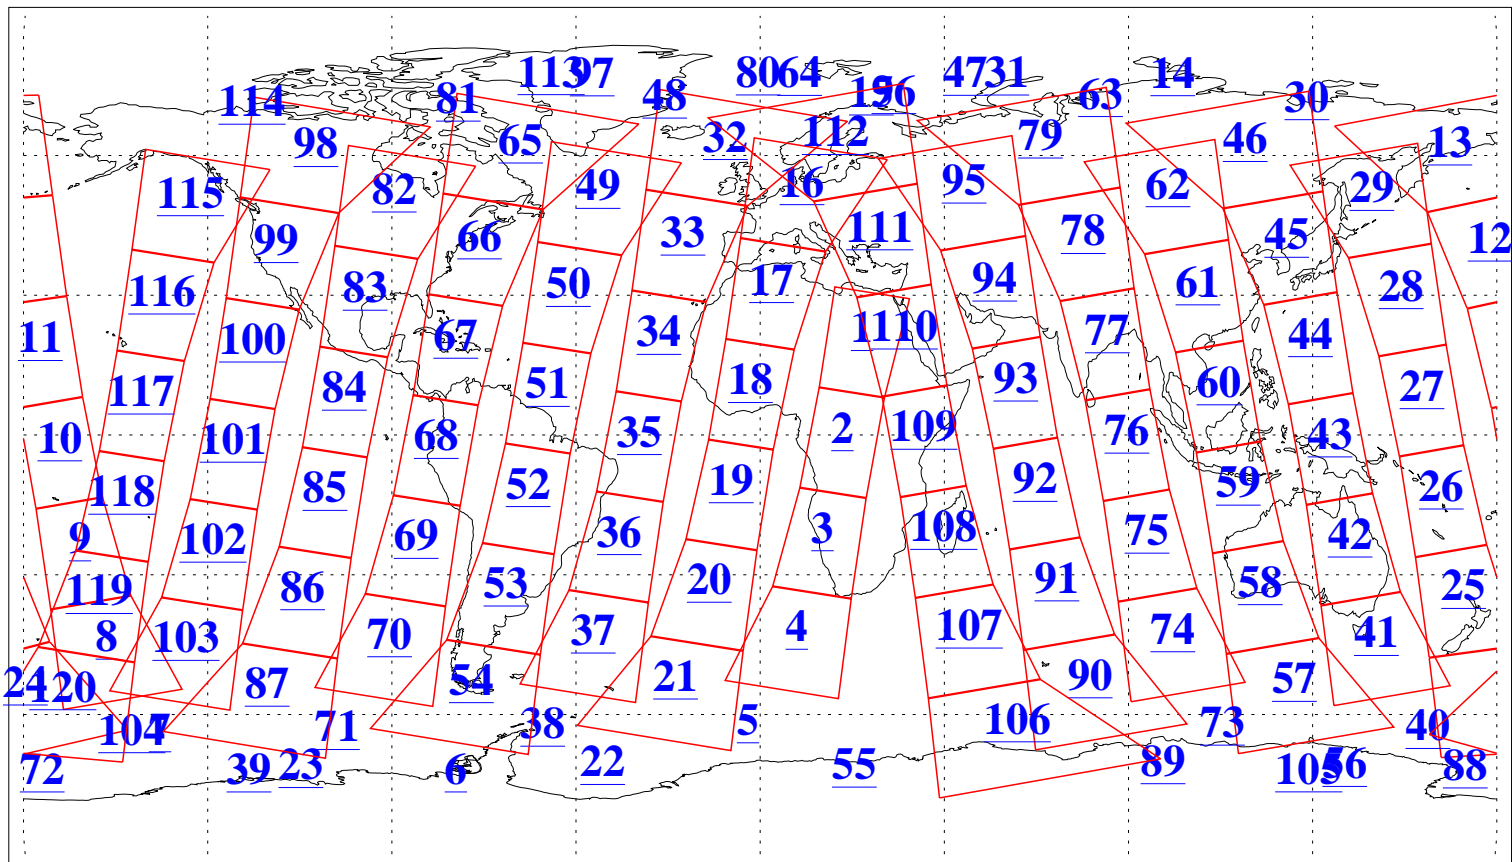

L1B Availability
 AMSU Granules: 240
 HSB Granules: 0
 AIRS Granules: 240

12 Feb 2020
 DoY 43
 Aqua Day 6493
 Granules: 1 to 120

Granules: 121 to 240

Legend: AMSU Available, HSB Available, AIRS Available

L1B Availability
 AMSU Granules: 240
 HSB Granules: 0
 AIRS Granules: 240

12 Feb 2020
 DoY 43
 Aqua Day 6493

Ascending Granules

Descending Granules

Legend: AMSU Available, HSB Available, AIRS Available

L1B Availability
 AMSU Granules: 240
 HSB Granules: 0
 AIRS Granules: 240

12 Feb 2020
 DoY 43
 Aqua Day 6493

Northern Hemisphere Granules

Southern Hemisphere Granules

Legend: AMSU Available, HSB Available, **AIRS Available**