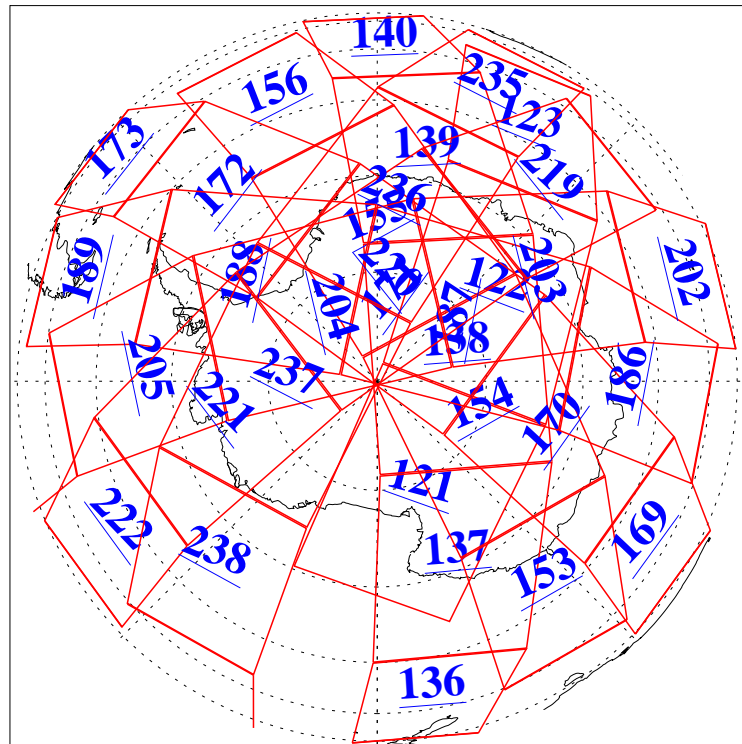

L1B Availability
 AMSU Granules: 240
 HSB Granules: 0
 AIRS Granules: 240

12 Feb 2020
 DoY 43
 Aqua Day 6493
 Granules: 1 to 120

Granules: 121 to 240

Legend: AMSU Available, HSB Available, AIRS Available

L1B Availability
 AMSU Granules: 240
 HSB Granules: 0
 AIRS Granules: 240

12 Feb 2020
 DoY 43
 Aqua Day 6493

Ascending Granules

Descending Granules

Legend: AMSU Available, HSB Available, AIRS Available

L1B Availability
 AMSU Granules: 240
 HSB Granules: 0
 AIRS Granules: 240

12 Feb 2020
 DoY 43
 Aqua Day 6493

Northern Hemisphere Granules

Southern Hemisphere Granules

Legend: AMSU Available, HSB Available, **AIRS Available**