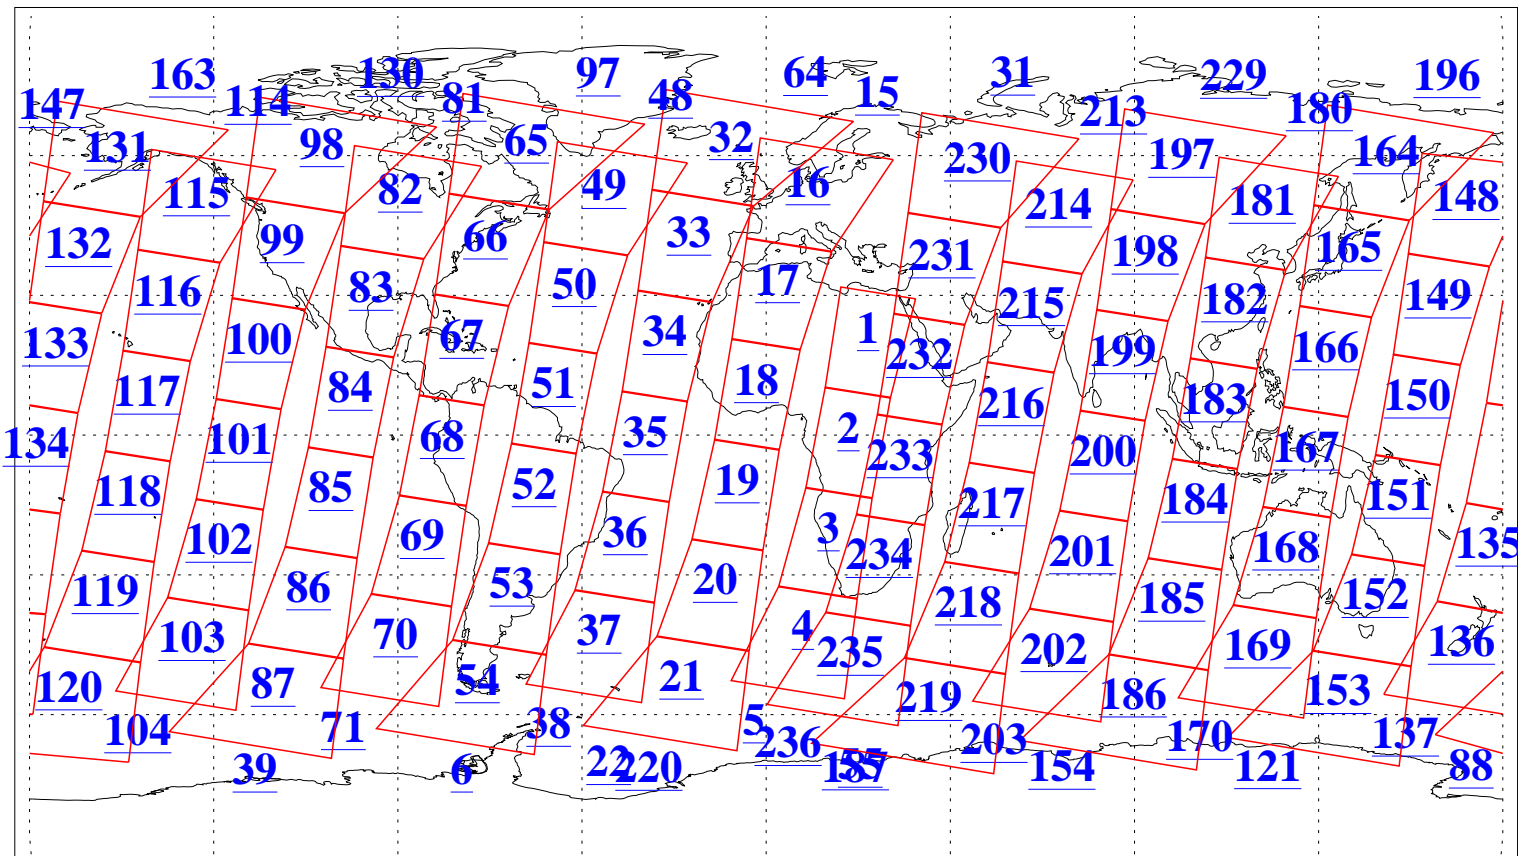

L1B Availability
 AMSU Granules: 240
 HSB Granules: 0
 AIRS Granules: 240

12 Feb 2020
 DoY 43
 Aqua Day 6493
 Granules: 1 to 120

Granules: 121 to 240

Legend: AMSU Available, HSB Available, AIRS Available

L1B Availability
 AMSU Granules: 240
 HSB Granules: 0
 AIRS Granules: 240

12 Feb 2020
 DoY 43
 Aqua Day 6493

Ascending Granules

Descending Granules

Legend: AMSU Available, HSB Available, AIRS Available

L1B Availability
 AMSU Granules: 240
 HSB Granules: 0
 AIRS Granules: 240

12 Feb 2020
 DoY 43
 Aqua Day 6493

Northern Hemisphere Granules

Southern Hemisphere Granules

Legend: AMSU Available, HSB Available, **AIRS Available**