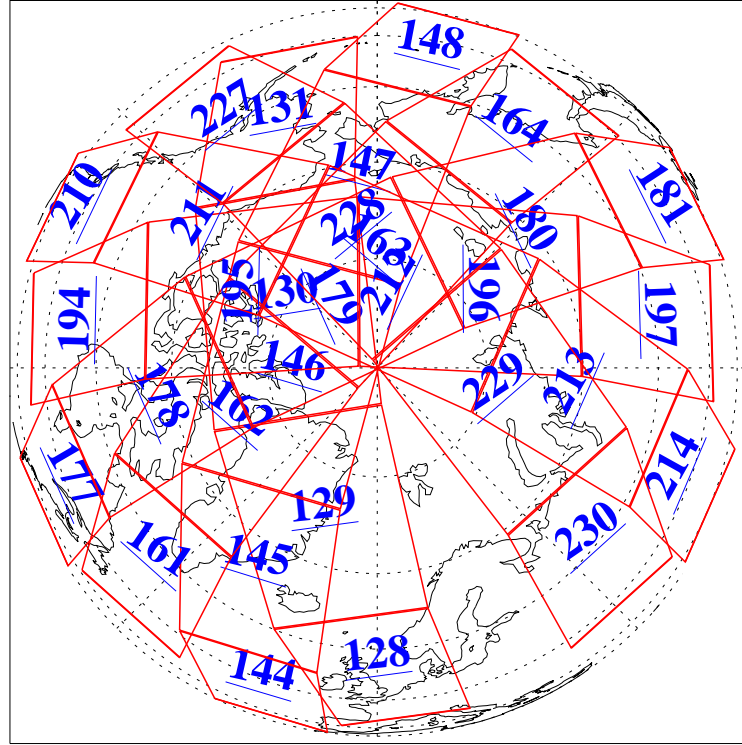

L1B Availability
AMSU Granules: 240
HSB Granules: 0
AIRS Granules: 240

12 Feb 2020
DoY 43
Aqua Day 6493

Northern Hemisphere Granules

Southern Hemisphere Granules