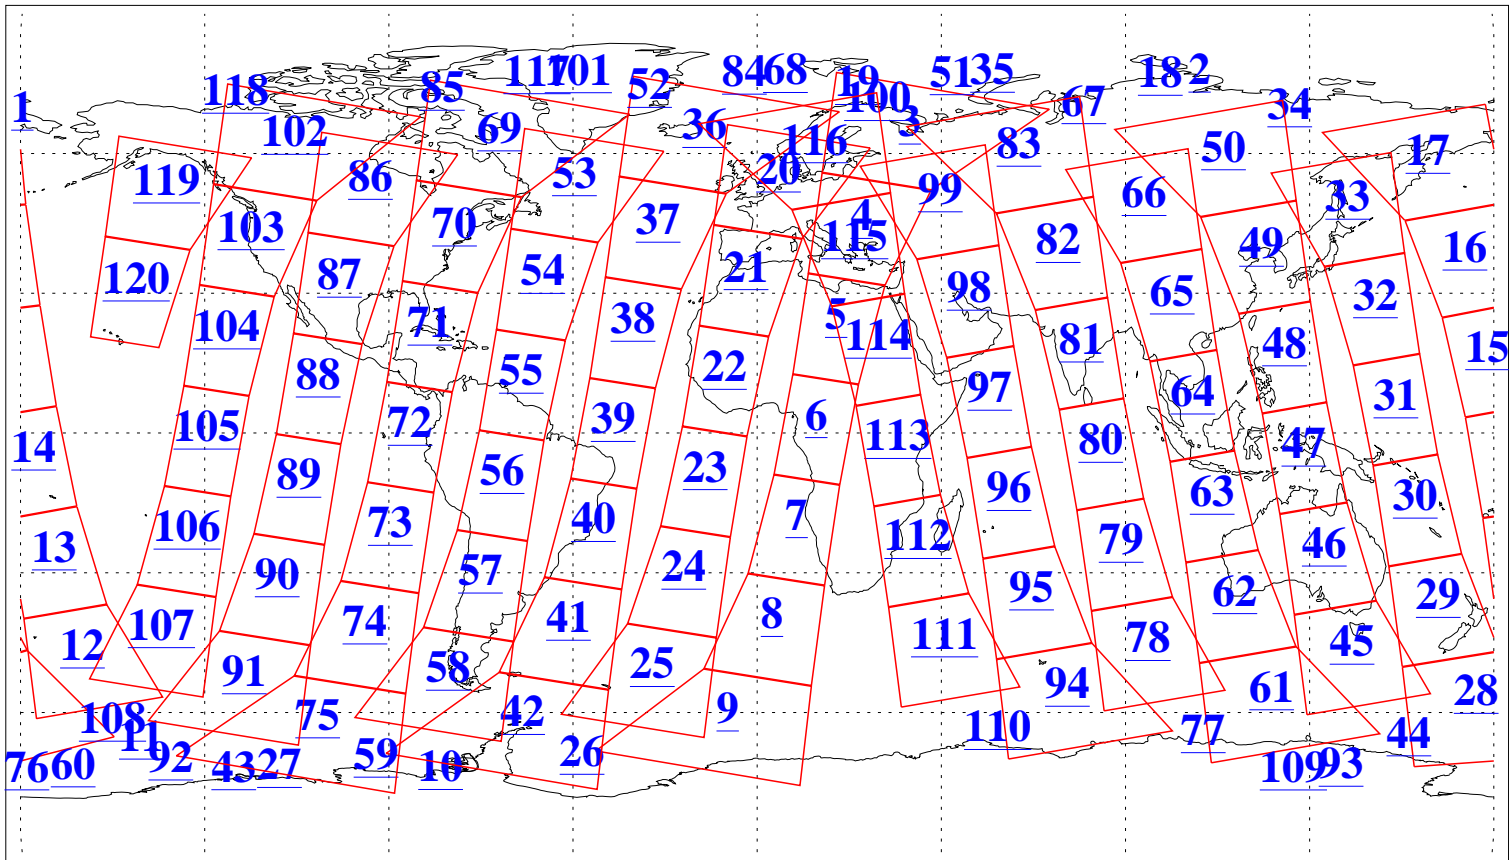

L1B Availability
AMSU Granules: 240
HSB Granules: 0
AIRS Granules: 240

8 Feb 2020
DoY 39
Aqua Day 6489
Granules: 1 to 120

Granules: 121 to 240

Legend: AMSU Available, HSB Available, AIRS Available

L1B Availability
 AMSU Granules: 240
 HSB Granules: 0
 AIRS Granules: 240

8 Feb 2020
 DoY 39
 Aqua Day 6489

Ascending Granules

Descending Granules

Legend: AMSU Available, *HSB Available*, *AIRS Available*

L1B Availability
 AMSU Granules: 240
 HSB Granules: 0
 AIRS Granules: 240

8 Feb 2020
 DoY 39
 Aqua Day 6489

Northern Hemisphere Granules

Southern Hemisphere Granules

Legend: AMSU Available, HSB Available, AIRS Available