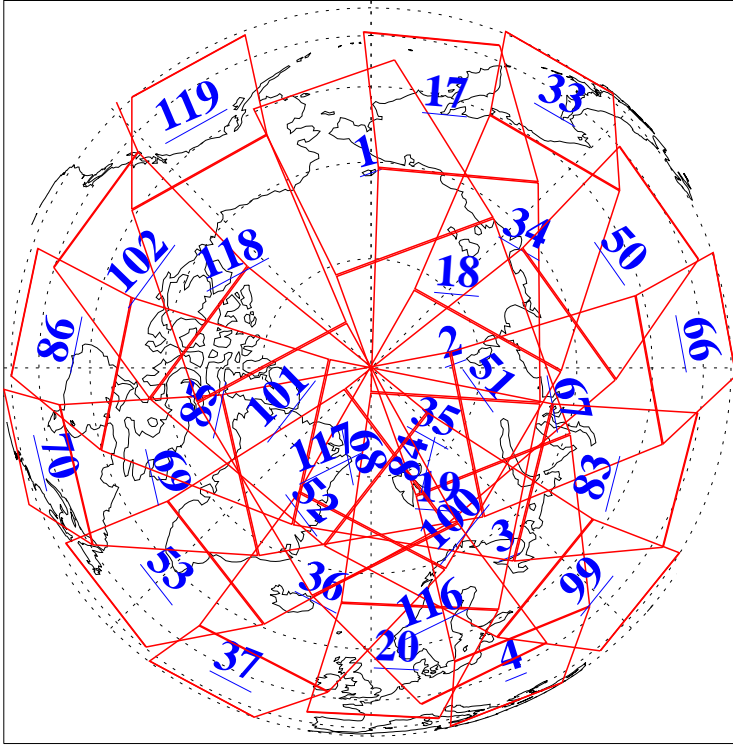

L1B Availability
AMSU Granules: 240
HSB Granules: 0
AIRS Granules: 240

8 Feb 2020
DoY 39
Aqua Day 6489

Northern Hemisphere Granules

Southern Hemisphere Granules