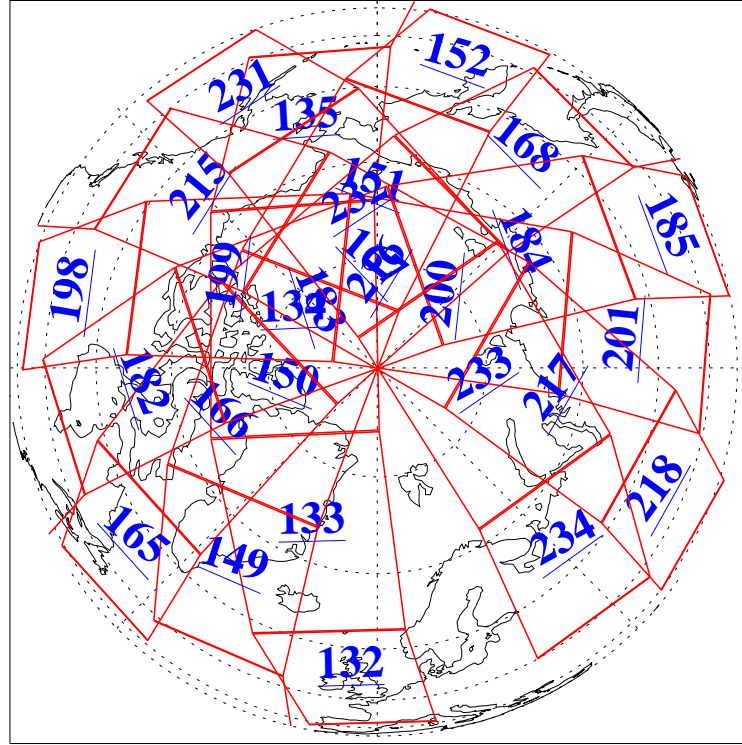

L1B Availability
AMSU Granules: 240
HSB Granules: 0
AIRS Granules: 240

8 Feb 2020
DoY 39
Aqua Day 6489

Northern Hemisphere Granules

Southern Hemisphere Granules