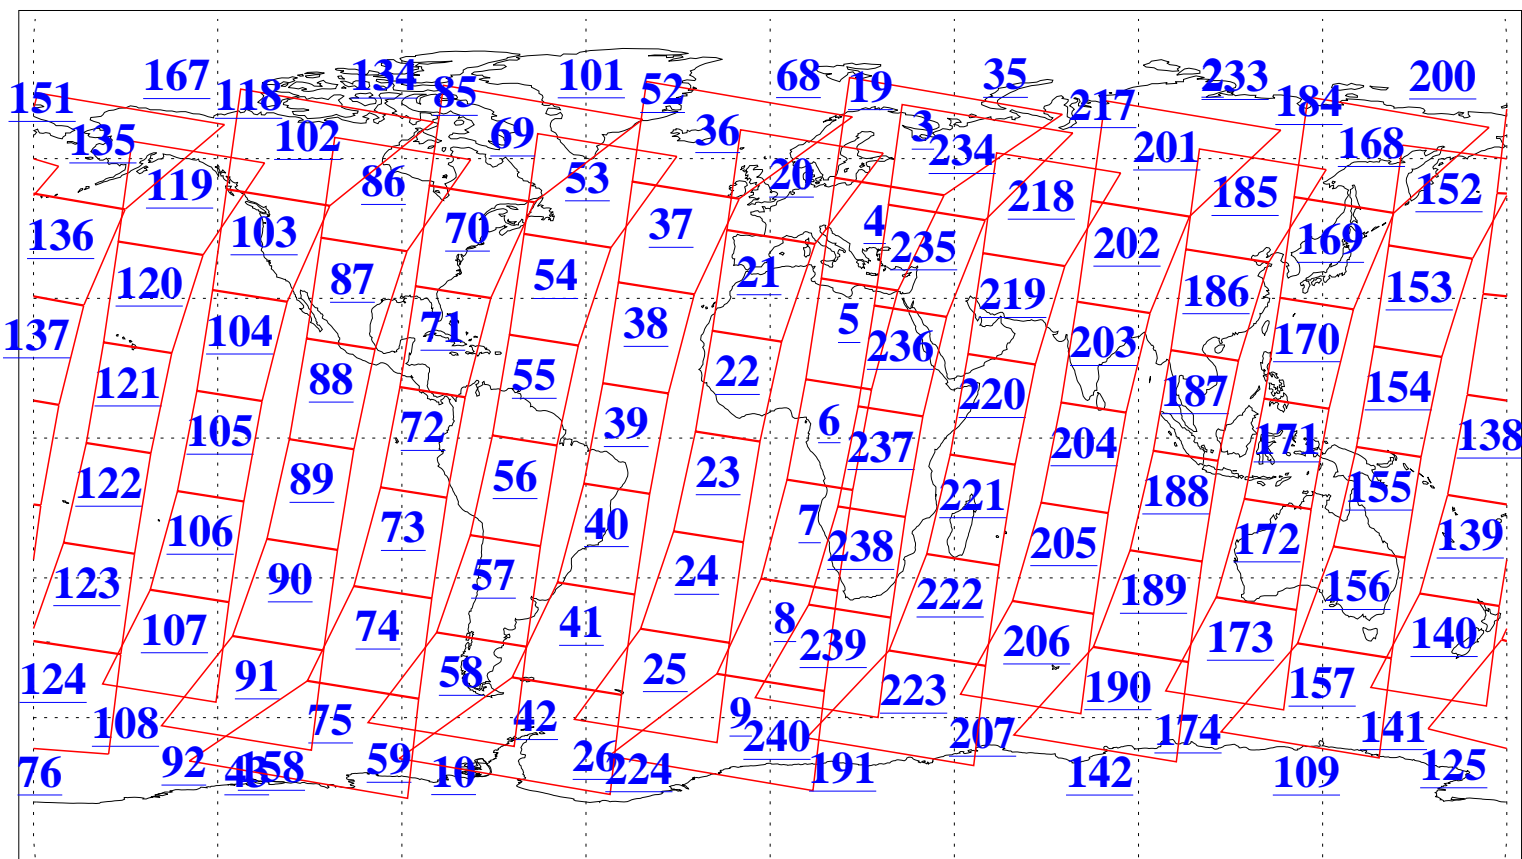

L1B Availability
AMSU Granules: 240
HSB Granules: 0
AIRS Granules: 240

8 Feb 2020
DoY 39
Aqua Day 6489
Granules: 1 to 120

Granules: 121 to 240

Legend: AMSU Available, HSB Available, AIRS Available

L1B Availability
 AMSU Granules: 240
 HSB Granules: 0
 AIRS Granules: 240

8 Feb 2020
 DoY 39
 Aqua Day 6489

Ascending Granules

Descending Granules

Legend: AMSU Available, *HSB Available*, *AIRS Available*

L1B Availability
 AMSU Granules: 240
 HSB Granules: 0
 AIRS Granules: 240

8 Feb 2020
 DoY 39
 Aqua Day 6489

Northern Hemisphere Granules

Southern Hemisphere Granules

Legend: AMSU Available, HSB Available, AIRS Available