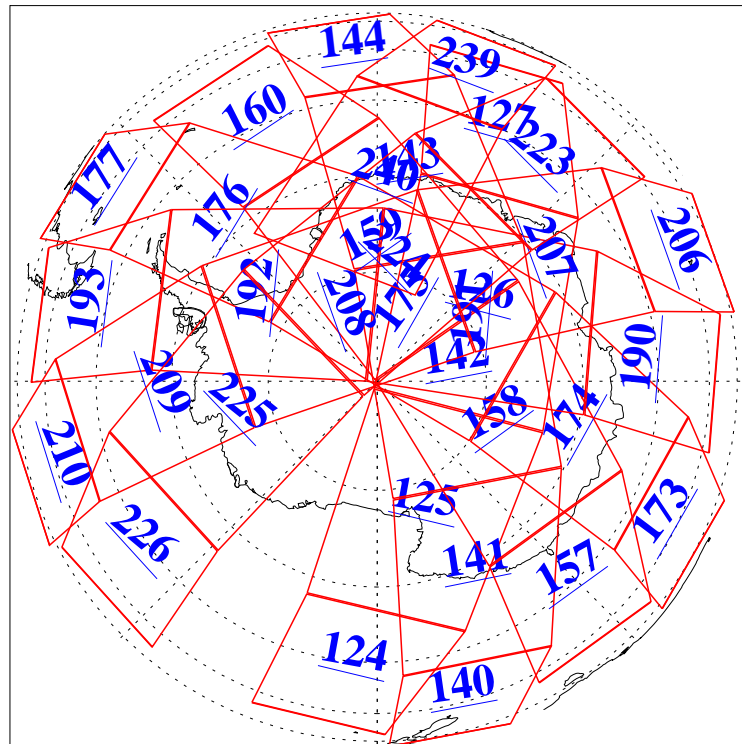

L1B Availability
AMSU Granules: 240
HSB Granules: 0
AIRS Granules: 240

8 Feb 2020
DoY 39
Aqua Day 6489
Granules: 1 to 120

Granules: 121 to 240

Legend: AMSU Available, HSB Available, AIRS Available

L1B Availability
 AMSU Granules: 240
 HSB Granules: 0
 AIRS Granules: 240

8 Feb 2020
 DoY 39
 Aqua Day 6489

Ascending Granules

Descending Granules

Legend: AMSU Available, *HSB Available*, *AIRS Available*

L1B Availability
 AMSU Granules: 240
 HSB Granules: 0
 AIRS Granules: 240

8 Feb 2020
 DoY 39
 Aqua Day 6489

Northern Hemisphere Granules

Southern Hemisphere Granules

Legend: AMSU Available, HSB Available, AIRS Available