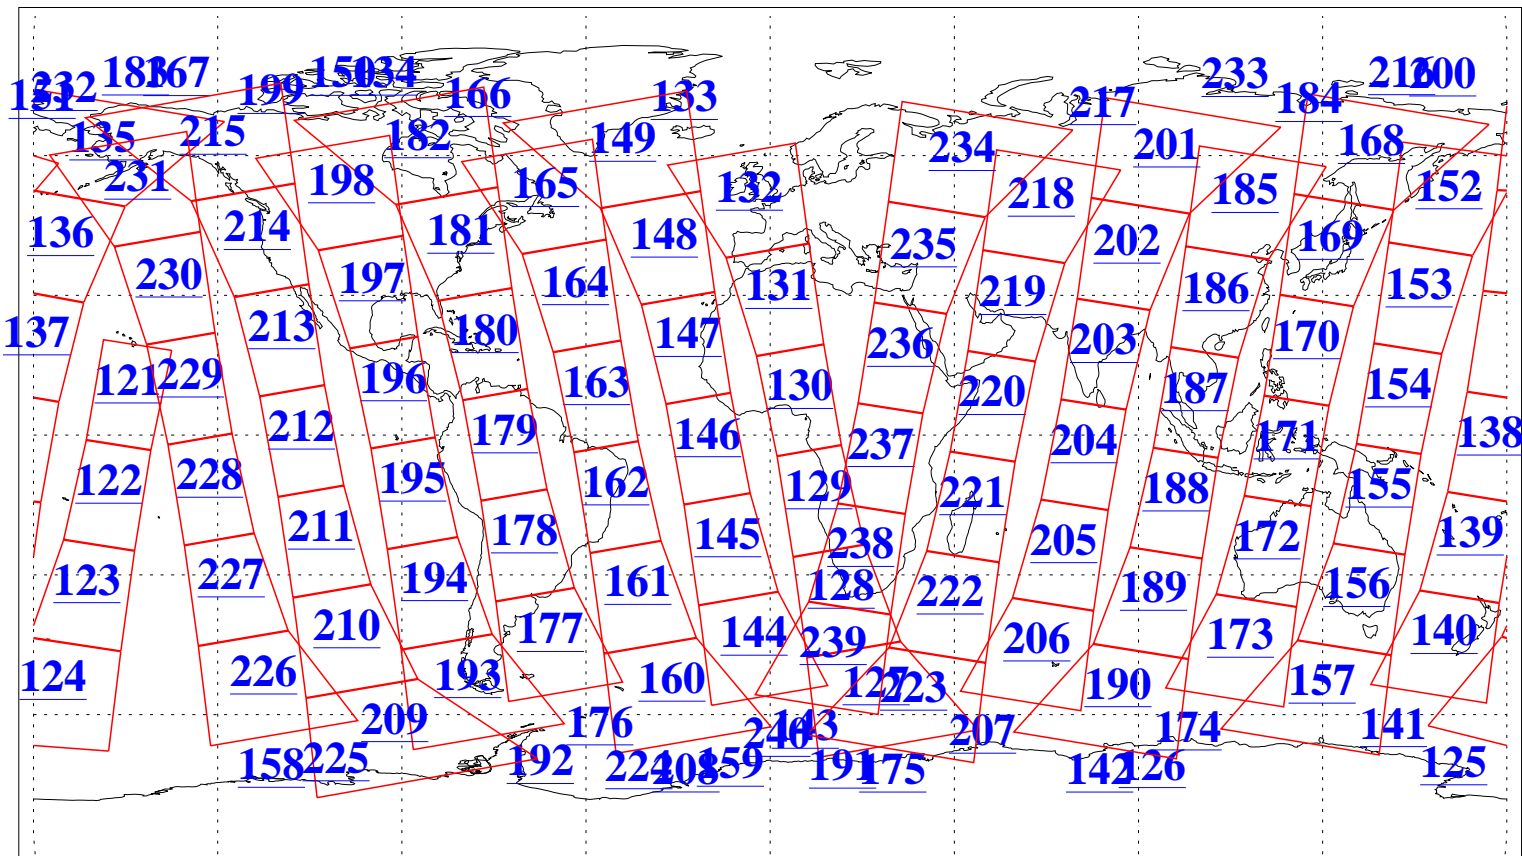

L1B Availability
AMSU Granules: 240
HSB Granules: 0
AIRS Granules: 240

8 Feb 2020
DoY 39
Aqua Day 6489
Granules: 1 to 120

Granules: 121 to 240

Legend: AMSU Available, HSB Available, AIRS Available

L1B Availability
 AMSU Granules: 240
 HSB Granules: 0
 AIRS Granules: 240

8 Feb 2020
 DoY 39
 Aqua Day 6489

Ascending Granules

Descending Granules

Legend: AMSU Available, *HSB Available*, *AIRS Available*

L1B Availability
 AMSU Granules: 240
 HSB Granules: 0
 AIRS Granules: 240

8 Feb 2020
 DoY 39
 Aqua Day 6489

Northern Hemisphere Granules

Southern Hemisphere Granules

Legend: AMSU Available, HSB Available, AIRS Available