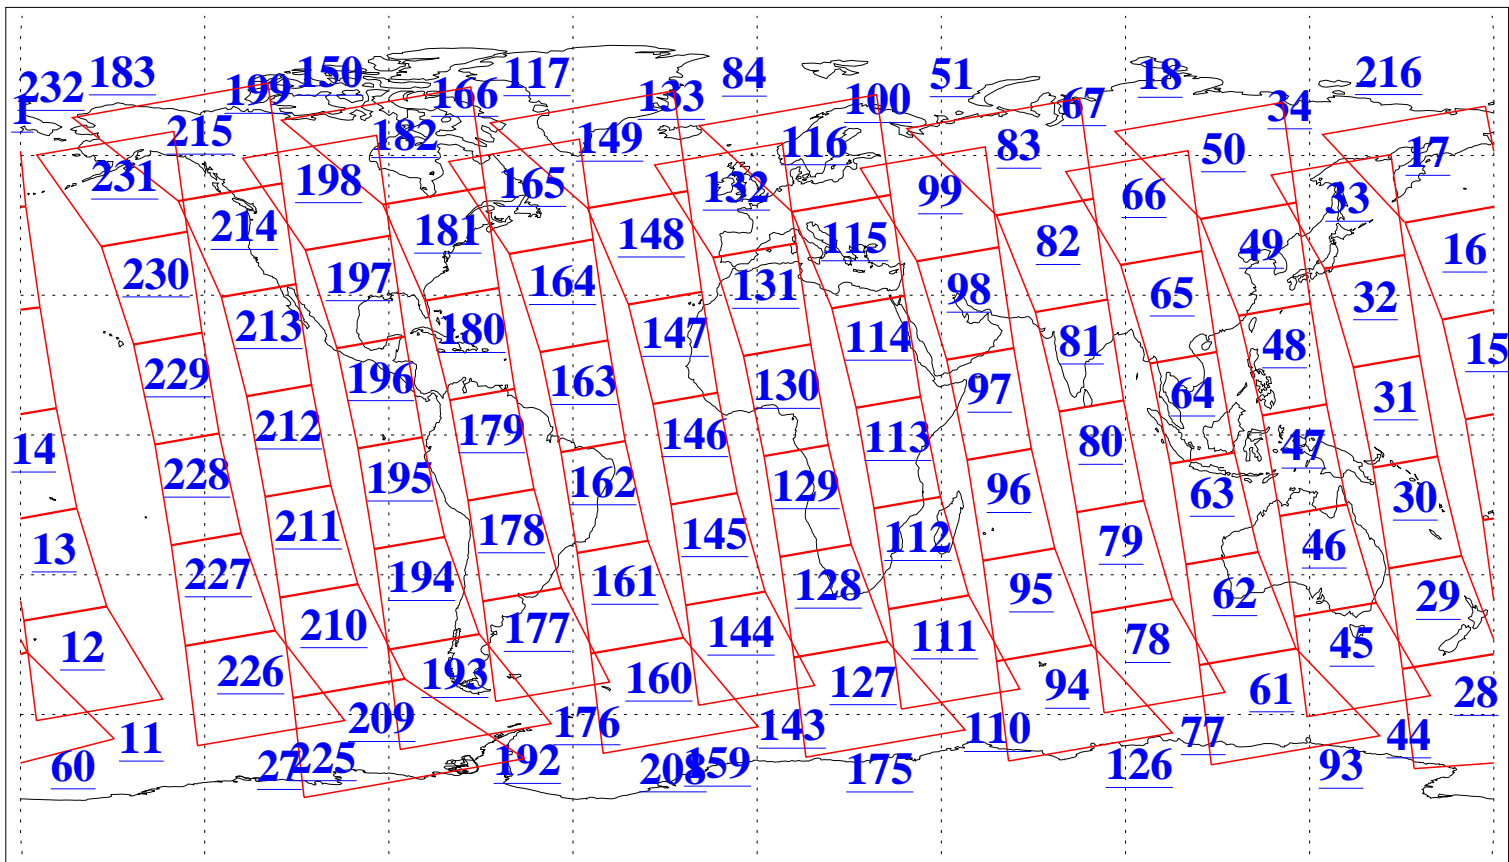

L1B Availability
AMSU Granules: 240
HSB Granules: 0
AIRS Granules: 240

8 Feb 2020
DoY 39
Aqua Day 6489
Granules: 1 to 120

Granules: 121 to 240

Legend: AMSU Available, HSB Available, AIRS Available

L1B Availability
 AMSU Granules: 240
 HSB Granules: 0
 AIRS Granules: 240

8 Feb 2020
 DoY 39
 Aqua Day 6489

Ascending Granules

Descending Granules

Legend: AMSU Available, *HSB Available*, *AIRS Available*

L1B Availability
 AMSU Granules: 240
 HSB Granules: 0
 AIRS Granules: 240

8 Feb 2020
 DoY 39
 Aqua Day 6489

Northern Hemisphere Granules

Southern Hemisphere Granules

Legend: AMSU Available, HSB Available, AIRS Available