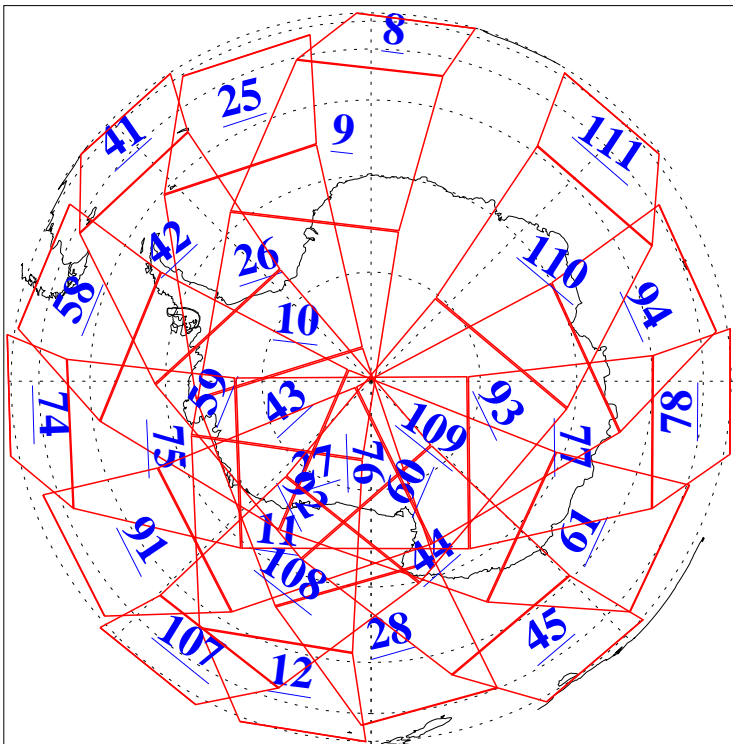

L1B Availability
AMSU Granules: 240
HSB Granules: 0
AIRS Granules: 240

8 Feb 2020
DoY 39
Aqua Day 6489
Granules: 1 to 120

Granules: 121 to 240

Legend: AMSU Available, HSB Available, AIRS Available

L1B Availability
 AMSU Granules: 240
 HSB Granules: 0
 AIRS Granules: 240

8 Feb 2020
 DoY 39
 Aqua Day 6489

Ascending Granules

Descending Granules

Legend: AMSU Available, *HSB Available*, *AIRS Available*

L1B Availability
 AMSU Granules: 240
 HSB Granules: 0
 AIRS Granules: 240

8 Feb 2020
 DoY 39
 Aqua Day 6489

Northern Hemisphere Granules

Southern Hemisphere Granules

Legend: AMSU Available, HSB Available, AIRS Available