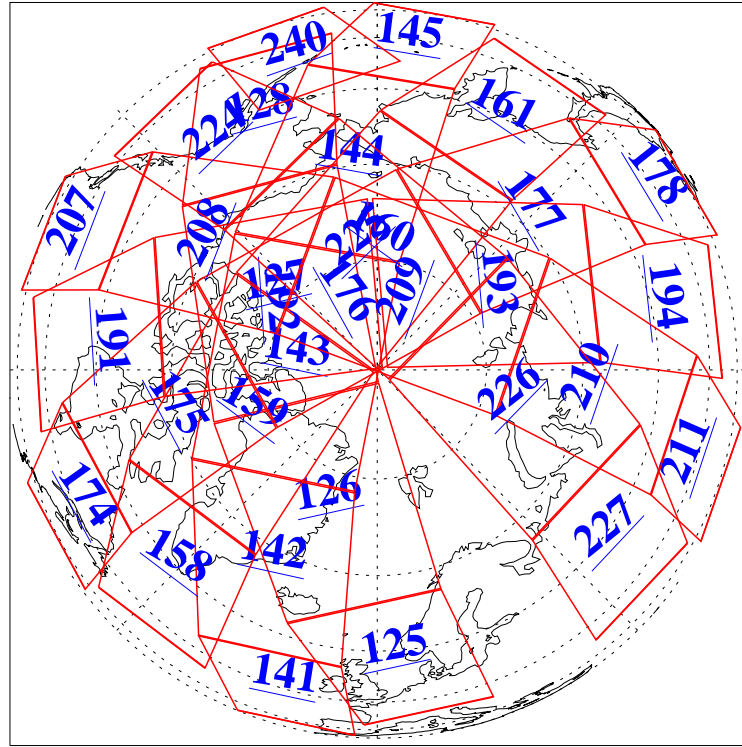

7 Feb 2020
 DoY 38
 Aqua Day 6488

Ascending Granules

Descending Granules

Legend: AMSU Available, *HSB Available*, *AIRS Available*

L1B Availability
 AMSU Granules: 239
 HSB Granules: 0
 AIRS Granules: 240

7 Feb 2020
 DoY 38
 Aqua Day 6488

Northern Hemisphere Granules

Southern Hemisphere Granules

Legend: AMSU Available, HSB Available, **AIRS Available**