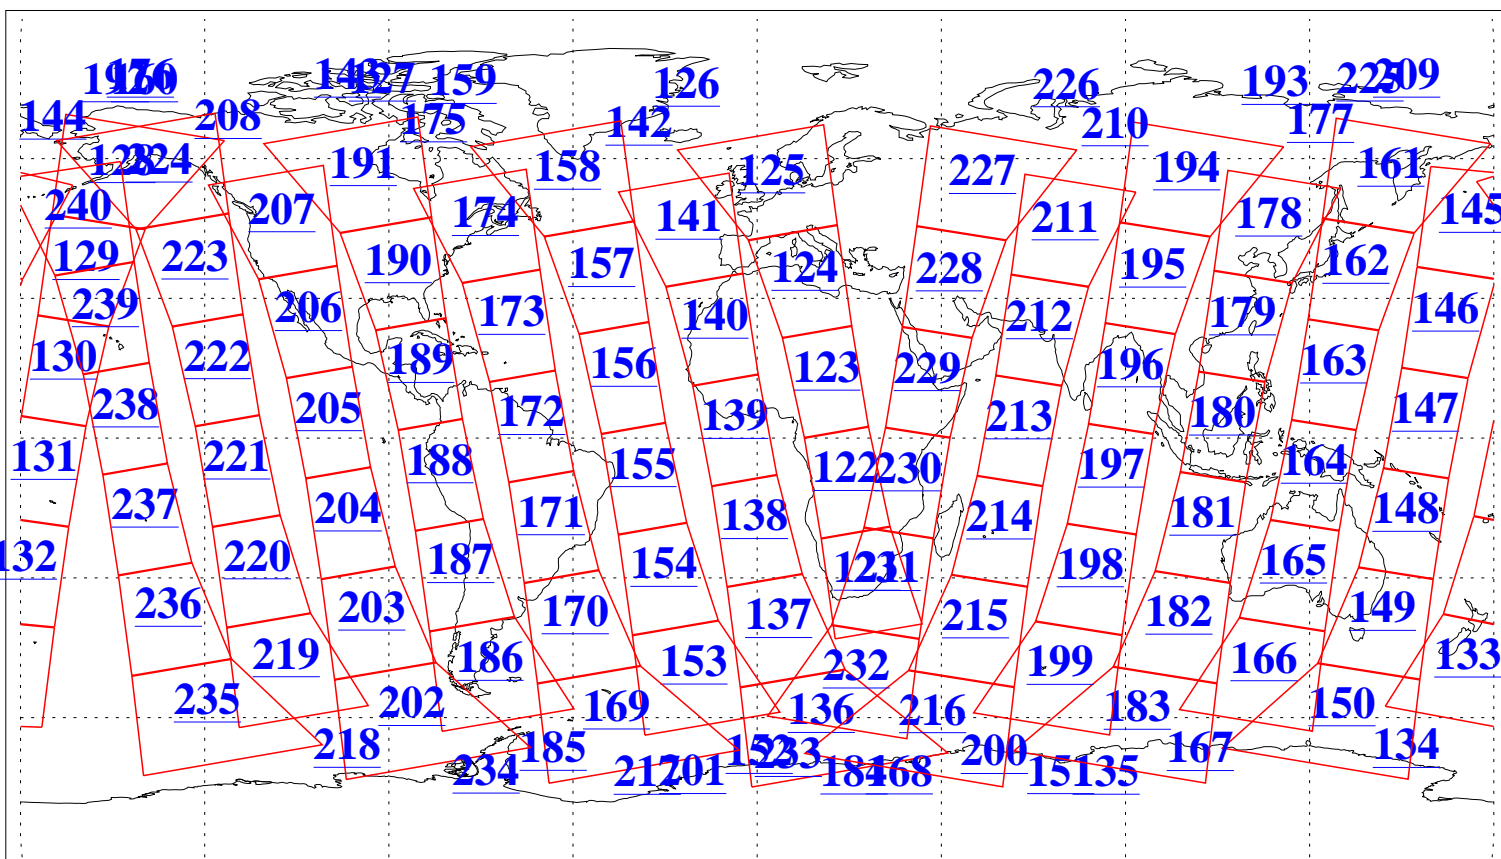

L1B Availability
AMSU Granules: 239
HSB Granules: 0
AIRS Granules: 240

7 Feb 2020
DoY 38
Aqua Day 6488
Granules: 1 to 120

Granules: 121 to 240

Legend: AMSU Available, HSB Available, AIRS Available

L1B Availability
 AMSU Granules: 239
 HSB Granules: 0
 AIRS Granules: 240

7 Feb 2020
 DoY 38
 Aqua Day 6488

Ascending Granules

Descending Granules

Legend: AMSU Available, *HSB Available*, *AIRS Available*

L1B Availability
 AMSU Granules: 239
 HSB Granules: 0
 AIRS Granules: 240

7 Feb 2020
 DoY 38
 Aqua Day 6488

Northern Hemisphere Granules

Southern Hemisphere Granules

Legend: AMSU Available, HSB Available, **AIRS Available**