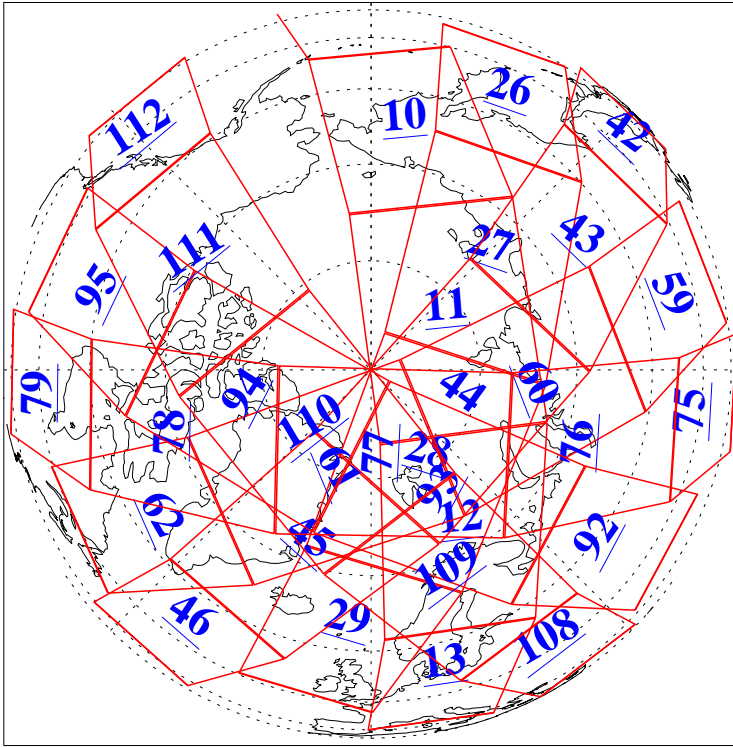

L1B Availability
AMSU Granules: 239
HSB Granules: 0
AIRS Granules: 240

7 Feb 2020
DoY 38
Aqua Day 6488
Granules: 1 to 120

Granules: 121 to 240

Legend: AMSU Available, HSB Available, AIRS Available

L1B Availability
 AMSU Granules: 239
 HSB Granules: 0
 AIRS Granules: 240

7 Feb 2020
 DoY 38
 Aqua Day 6488

Ascending Granules

Descending Granules

Legend: AMSU Available, *HSB Available*, *AIRS Available*

L1B Availability
 AMSU Granules: 239
 HSB Granules: 0
 AIRS Granules: 240

7 Feb 2020
 DoY 38
 Aqua Day 6488

Northern Hemisphere Granules

Southern Hemisphere Granules

Legend: AMSU Available, HSB Available, **AIRS Available**