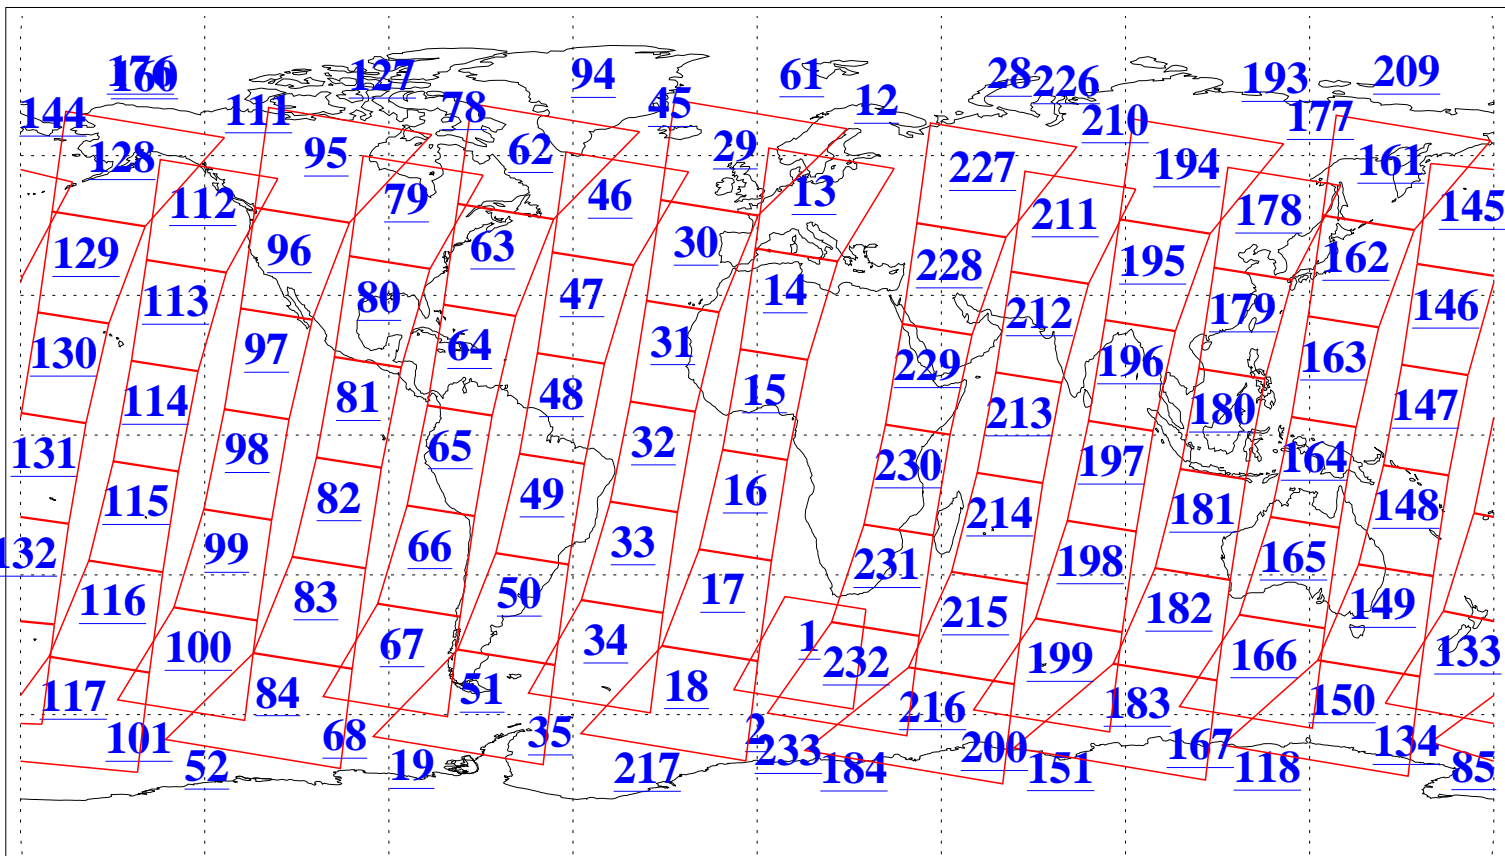

L1B Availability
AMSU Granules: 239
HSB Granules: 0
AIRS Granules: 240

7 Feb 2020
DoY 38
Aqua Day 6488
Granules: 1 to 120

Granules: 121 to 240

Legend: AMSU Available, HSB Available, AIRS Available

L1B Availability
 AMSU Granules: 239
 HSB Granules: 0
 AIRS Granules: 240

7 Feb 2020
 DoY 38
 Aqua Day 6488

Ascending Granules

Descending Granules

Legend: AMSU Available, *HSB Available*, *AIRS Available*

L1B Availability
 AMSU Granules: 239
 HSB Granules: 0
 AIRS Granules: 240

7 Feb 2020
 DoY 38
 Aqua Day 6488

Northern Hemisphere Granules

Southern Hemisphere Granules

Legend: AMSU Available, HSB Available, **AIRS Available**