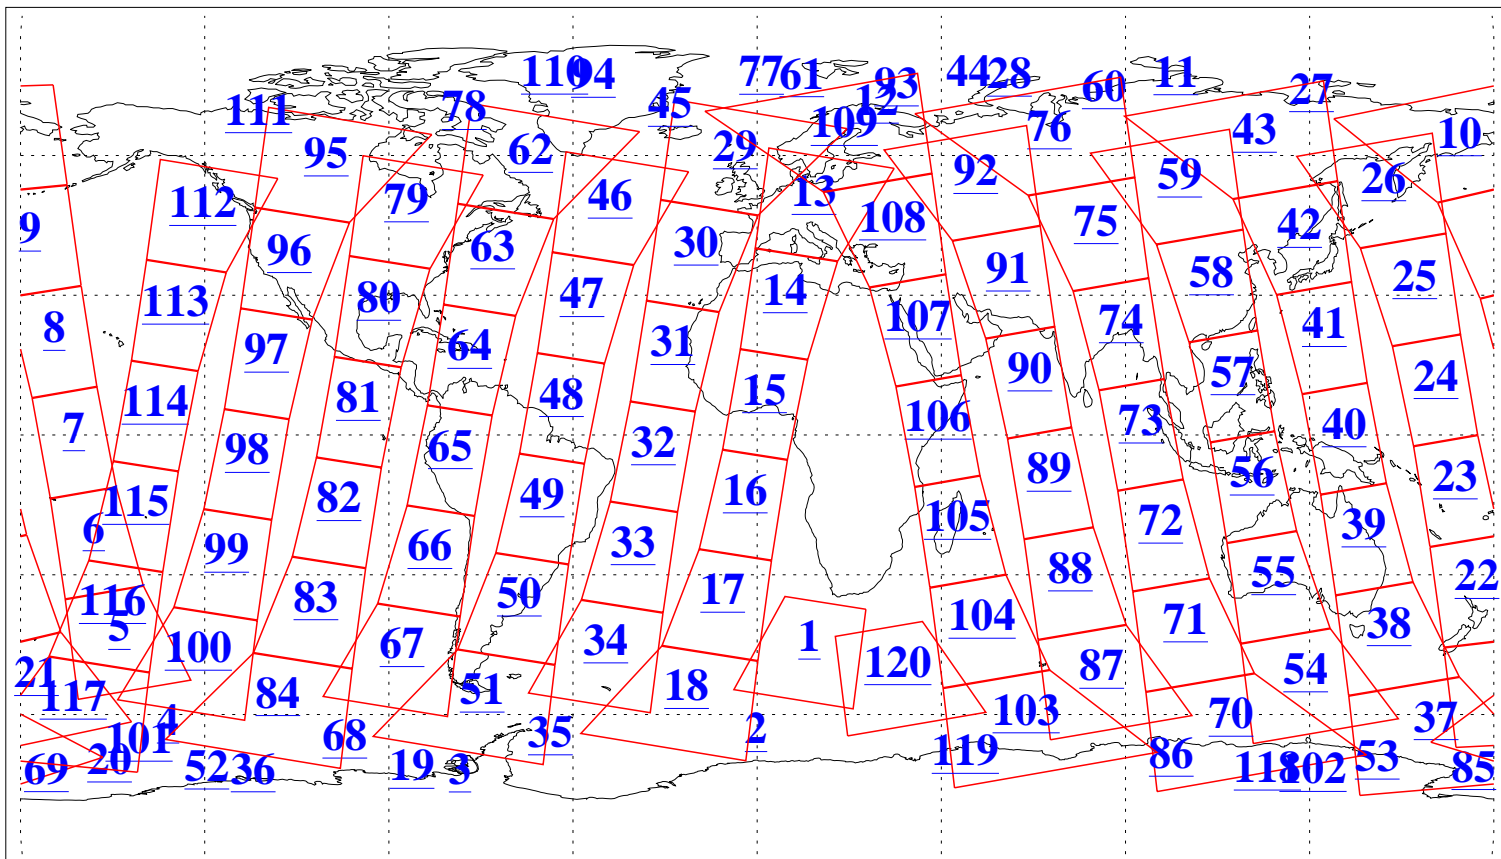

L1B Availability
AMSU Granules: 239
HSB Granules: 0
AIRS Granules: 240

7 Feb 2020
DoY 38
Aqua Day 6488
Granules: 1 to 120

Granules: 121 to 240

Legend: AMSU Available, HSB Available, AIRS Available

L1B Availability
 AMSU Granules: 239
 HSB Granules: 0
 AIRS Granules: 240

7 Feb 2020
 DoY 38
 Aqua Day 6488

Ascending Granules

Descending Granules

Legend: AMSU Available, *HSB Available*, *AIRS Available*

L1B Availability
 AMSU Granules: 239
 HSB Granules: 0
 AIRS Granules: 240

7 Feb 2020
 DoY 38
 Aqua Day 6488

Northern Hemisphere Granules

Southern Hemisphere Granules

Legend: AMSU Available, HSB Available, **AIRS Available**