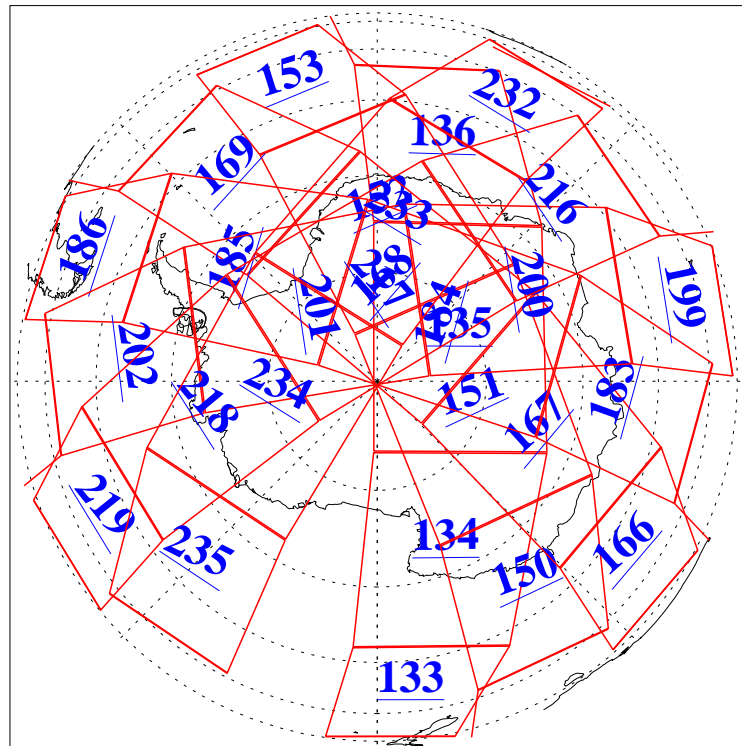

L1B Availability
AMSU Granules: 239
HSB Granules: 0
AIRS Granules: 240

7 Feb 2020
DoY 38
Aqua Day 6488
Granules: 1 to 120

Granules: 121 to 240

Legend: AMSU Available, HSB Available, AIRS Available

L1B Availability
 AMSU Granules: 239
 HSB Granules: 0
 AIRS Granules: 240

7 Feb 2020
 DoY 38
 Aqua Day 6488

Ascending Granules

Descending Granules

Legend: AMSU Available, *HSB Available*, *AIRS Available*

L1B Availability
 AMSU Granules: 239
 HSB Granules: 0
 AIRS Granules: 240

7 Feb 2020
 DoY 38
 Aqua Day 6488

Northern Hemisphere Granules

Southern Hemisphere Granules

Legend: AMSU Available, HSB Available, **AIRS Available**