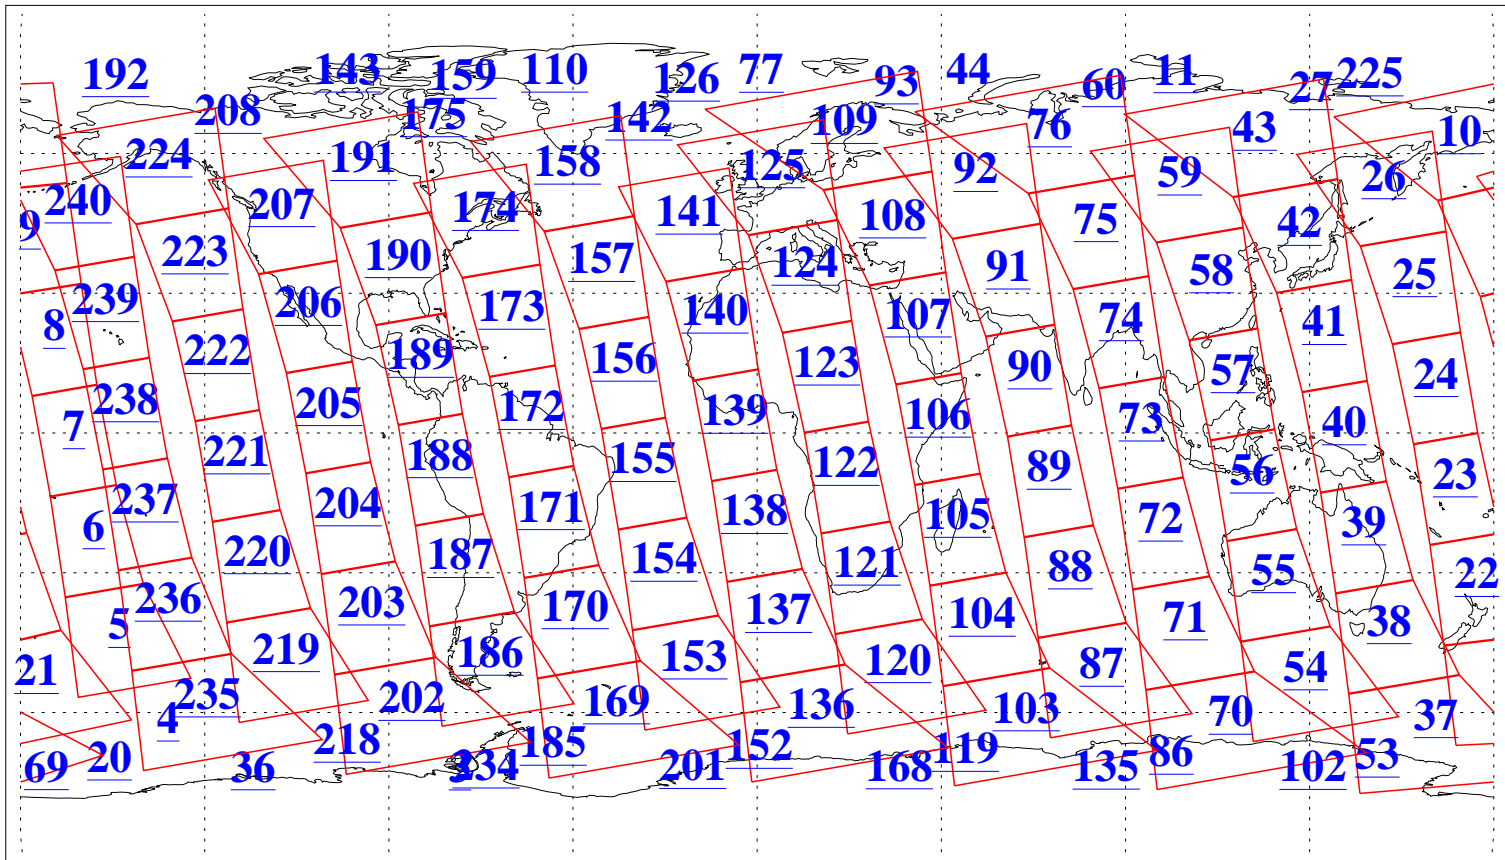

L1B Availability
AMSU Granules: 239
HSB Granules: 0
AIRS Granules: 240

7 Feb 2020
DoY 38
Aqua Day 6488
Granules: 1 to 120

Granules: 121 to 240

Legend: AMSU Available, HSB Available, AIRS Available

L1B Availability
 AMSU Granules: 239
 HSB Granules: 0
 AIRS Granules: 240

7 Feb 2020
 DoY 38
 Aqua Day 6488

Ascending Granules

Descending Granules

Legend: AMSU Available, *HSB Available*, *AIRS Available*

L1B Availability
 AMSU Granules: 239
 HSB Granules: 0
 AIRS Granules: 240

7 Feb 2020
 DoY 38
 Aqua Day 6488

Northern Hemisphere Granules

Southern Hemisphere Granules

Legend: AMSU Available, HSB Available, **AIRS Available**