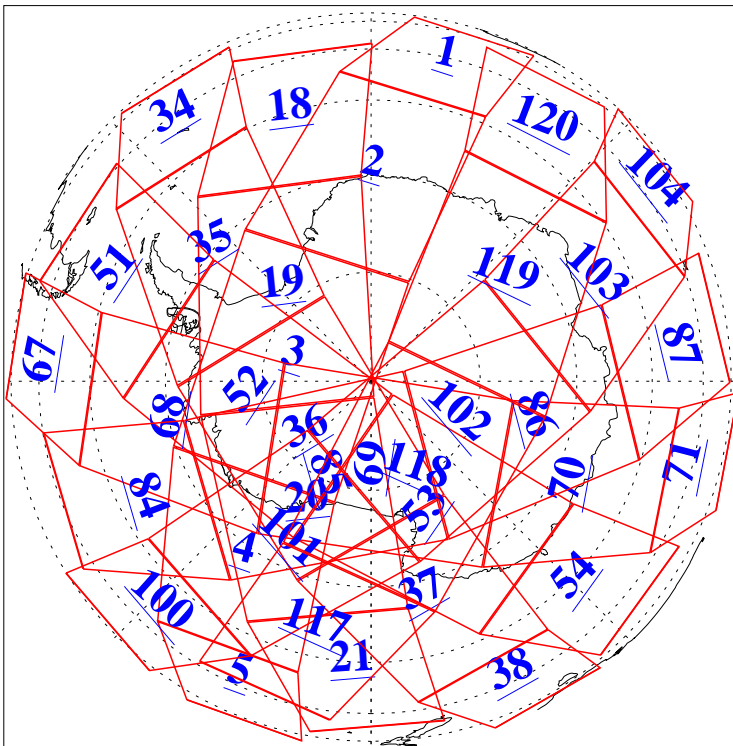

L1B Availability
AMSU Granules: 239
HSB Granules: 0
AIRS Granules: 240

7 Feb 2020
DoY 38
Aqua Day 6488
Granules: 1 to 120

Granules: 121 to 240

Legend: AMSU Available, HSB Available, AIRS Available

L1B Availability
 AMSU Granules: 239
 HSB Granules: 0
 AIRS Granules: 240

7 Feb 2020
 DoY 38
 Aqua Day 6488

Ascending Granules

Descending Granules

Legend: AMSU Available, *HSB Available*, *AIRS Available*

L1B Availability
 AMSU Granules: 239
 HSB Granules: 0
 AIRS Granules: 240

7 Feb 2020
 DoY 38
 Aqua Day 6488

Northern Hemisphere Granules

Southern Hemisphere Granules

Legend: AMSU Available, HSB Available, **AIRS Available**