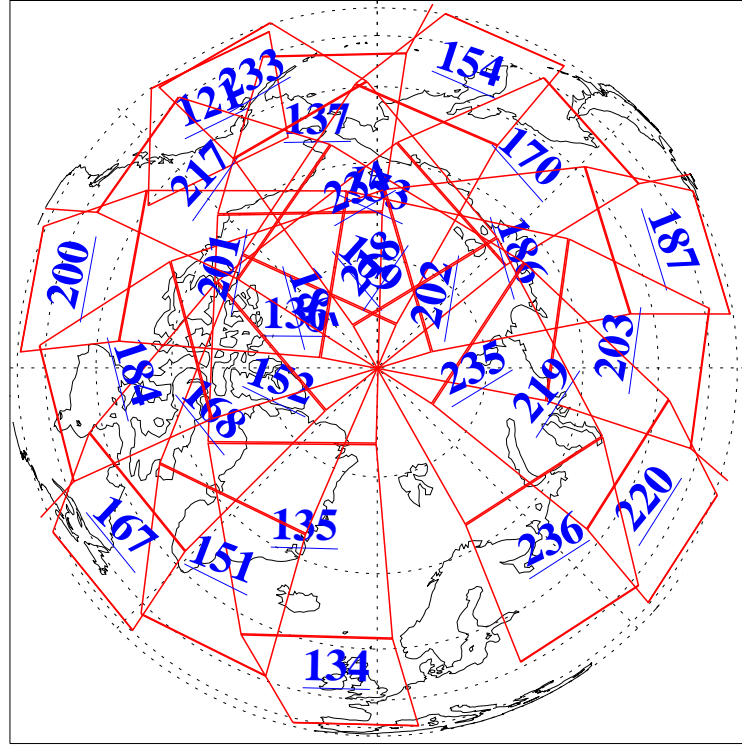

L1B Availability  
AMSU Granules: 240  
HSB Granules: 0  
AIRS Granules: 240

6 Feb 2020  
DoY 37  
Aqua Day 6487

Ascending Granules

Descending Granules

Legend: AMSU Available, *HSB Available*, *AIRS Available*

L1B Availability  
 AMSU Granules: 240  
 HSB Granules: 0  
 AIRS Granules: 240

6 Feb 2020  
 DoY 37  
 Aqua Day 6487

Northern Hemisphere Granules

Southern Hemisphere Granules

Legend: AMSU Available, HSB Available, AIRS Available