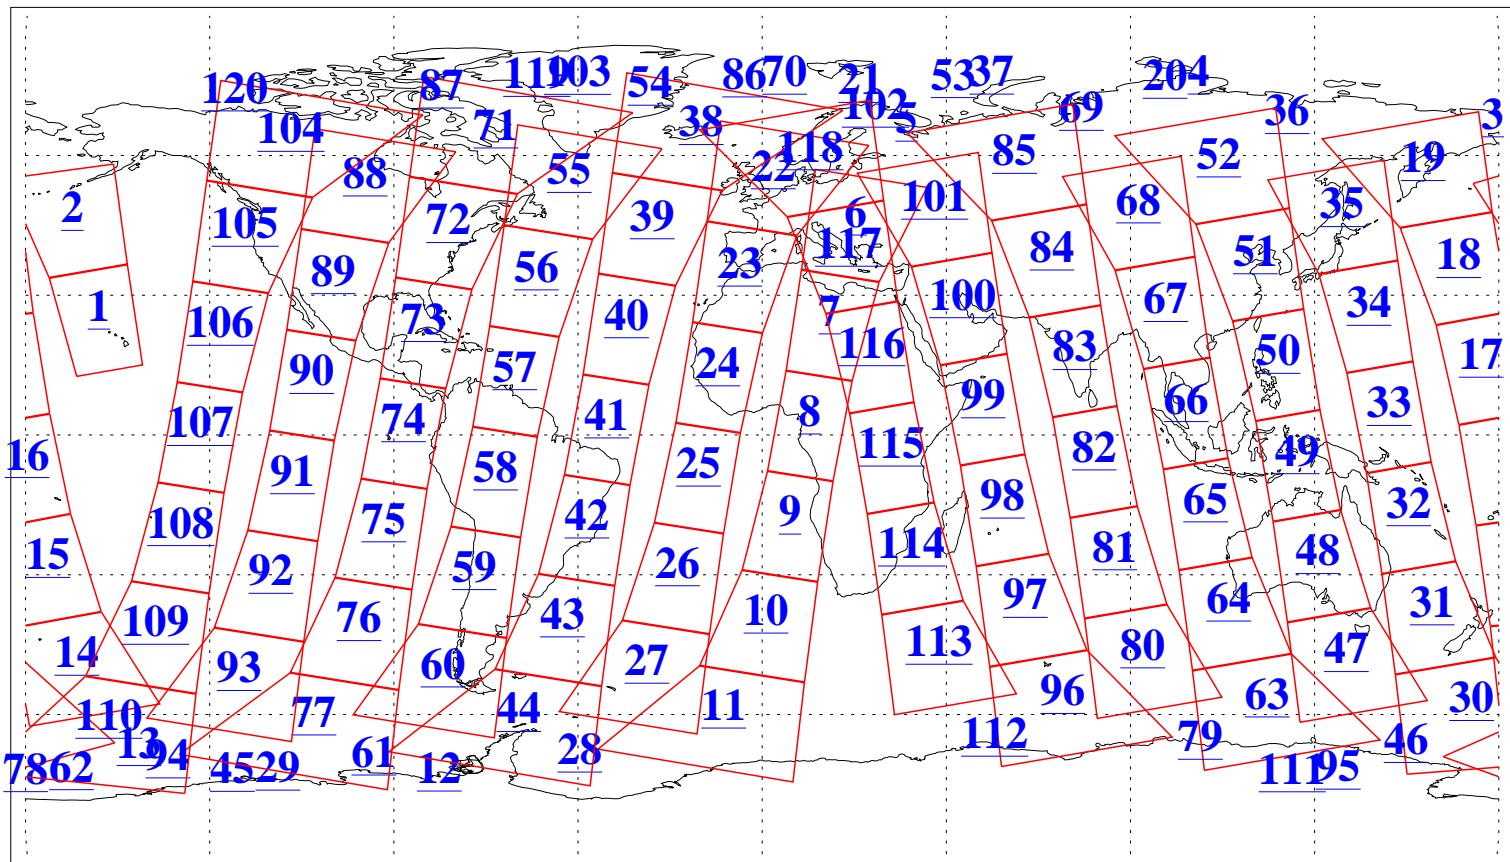

L1B Availability  
AMSU Granules: 240  
HSB Granules: 0  
AIRS Granules: 240

6 Feb 2020  
DoY 37  
Aqua Day 6487  
Granules: 1 to 120

Granules: 121 to 240

Legend: AMSU Available, *HSB Available*, *AIRS Available*

L1B Availability  
AMSU Granules: 240  
HSB Granules: 0  
AIRS Granules: 240

6 Feb 2020  
DoY 37  
Aqua Day 6487

Ascending Granules

Descending Granules

Legend: AMSU Available, *HSB Available*, *AIRS Available*

L1B Availability  
 AMSU Granules: 240  
 HSB Granules: 0  
 AIRS Granules: 240

6 Feb 2020  
 DoY 37  
 Aqua Day 6487

Northern Hemisphere Granules

Southern Hemisphere Granules

Legend: AMSU Available, HSB Available, AIRS Available