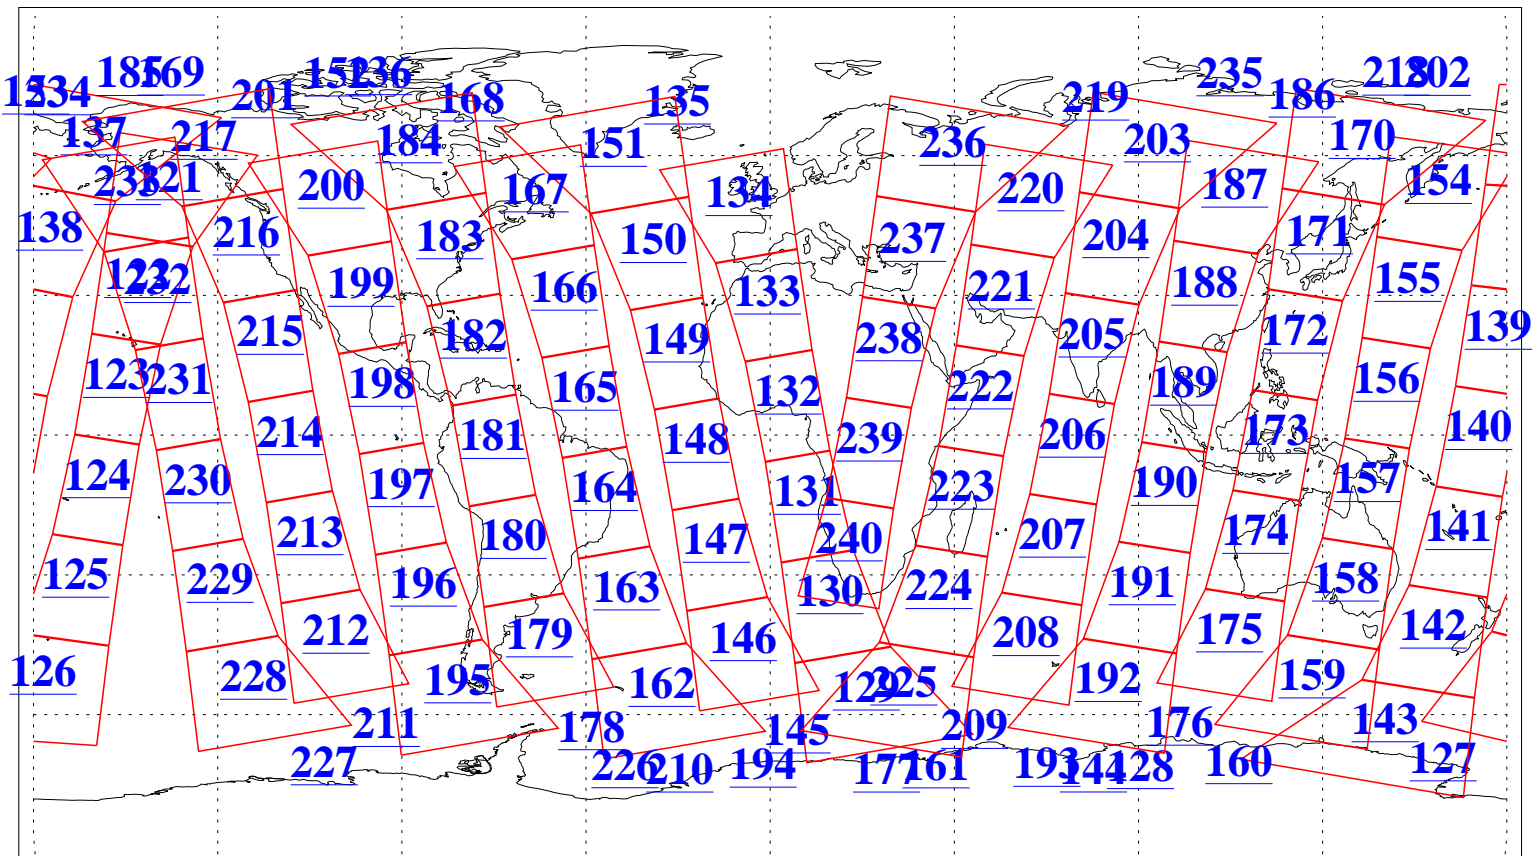

L1B Availability  
AMSU Granules: 240  
HSB Granules: 0  
AIRS Granules: 240

6 Feb 2020  
DoY 37  
Aqua Day 6487  
Granules: 1 to 120

Granules: 121 to 240

Legend: AMSU Available, *HSB Available*, *AIRS Available*

L1B Availability  
AMSU Granules: 240  
HSB Granules: 0  
AIRS Granules: 240

6 Feb 2020  
DoY 37  
Aqua Day 6487

Ascending Granules

Descending Granules

Legend: AMSU Available, *HSB Available*, *AIRS Available*

L1B Availability  
 AMSU Granules: 240  
 HSB Granules: 0  
 AIRS Granules: 240

6 Feb 2020  
 DoY 37  
 Aqua Day 6487

Northern Hemisphere Granules

Southern Hemisphere Granules

Legend: AMSU Available, HSB Available, AIRS Available