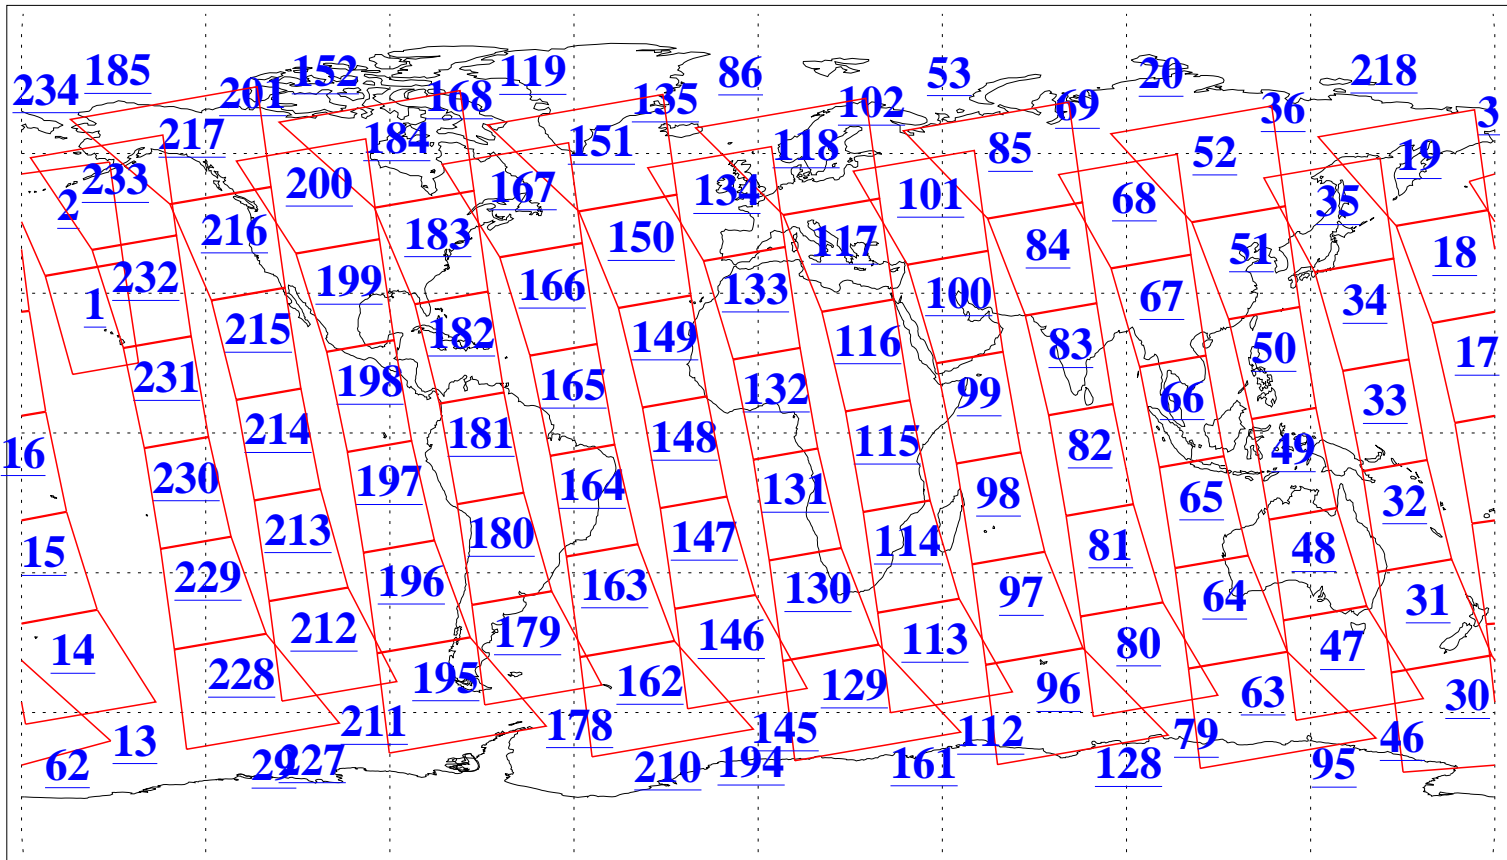

L1B Availability  
AMSU Granules: 240  
HSB Granules: 0  
AIRS Granules: 240

6 Feb 2020  
DoY 37  
Aqua Day 6487  
Granules: 1 to 120

Granules: 121 to 240

Legend: AMSU Available, *HSB Available*, *AIRS Available*

L1B Availability  
AMSU Granules: 240  
HSB Granules: 0  
AIRS Granules: 240

6 Feb 2020  
DoY 37  
Aqua Day 6487

Ascending Granules

Descending Granules

Legend: AMSU Available, *HSB Available*, *AIRS Available*

L1B Availability  
 AMSU Granules: 240  
 HSB Granules: 0  
 AIRS Granules: 240

6 Feb 2020  
 DoY 37  
 Aqua Day 6487

Northern Hemisphere Granules

Southern Hemisphere Granules

Legend: AMSU Available, HSB Available, AIRS Available