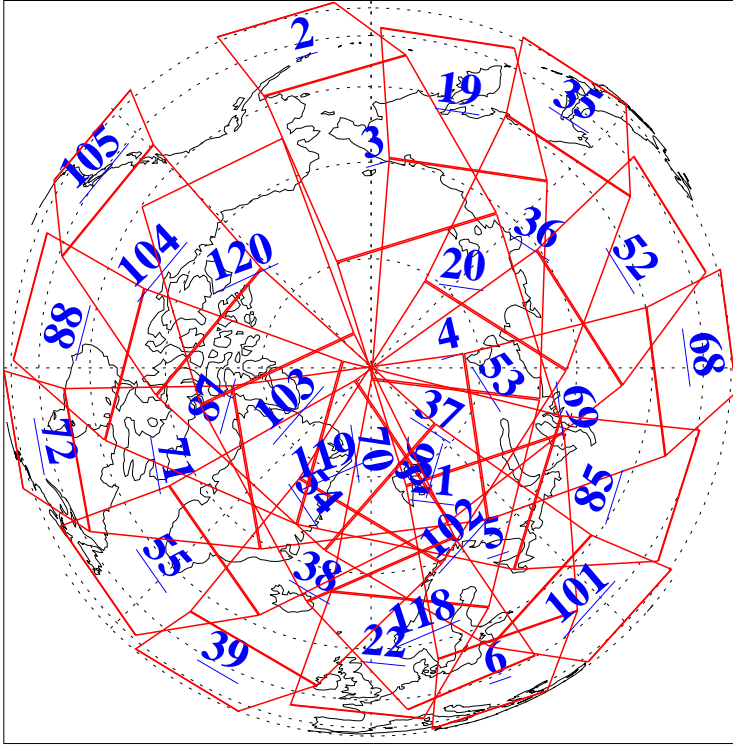

L1B Availability  
AMSU Granules: 240  
HSB Granules: 0  
AIRS Granules: 240

6 Feb 2020  
DoY 37  
Aqua Day 6487  
Granules: 1 to 120

Granules: 121 to 240

Legend: AMSU Available, *HSB Available*, *AIRS Available*

L1B Availability  
AMSU Granules: 240  
HSB Granules: 0  
AIRS Granules: 240

6 Feb 2020  
DoY 37  
Aqua Day 6487

Ascending Granules

Descending Granules

Legend: AMSU Available, *HSB Available*, *AIRS Available*

L1B Availability  
 AMSU Granules: 240  
 HSB Granules: 0  
 AIRS Granules: 240

6 Feb 2020  
 DoY 37  
 Aqua Day 6487

Northern Hemisphere Granules

Southern Hemisphere Granules

Legend: AMSU Available, HSB Available, AIRS Available