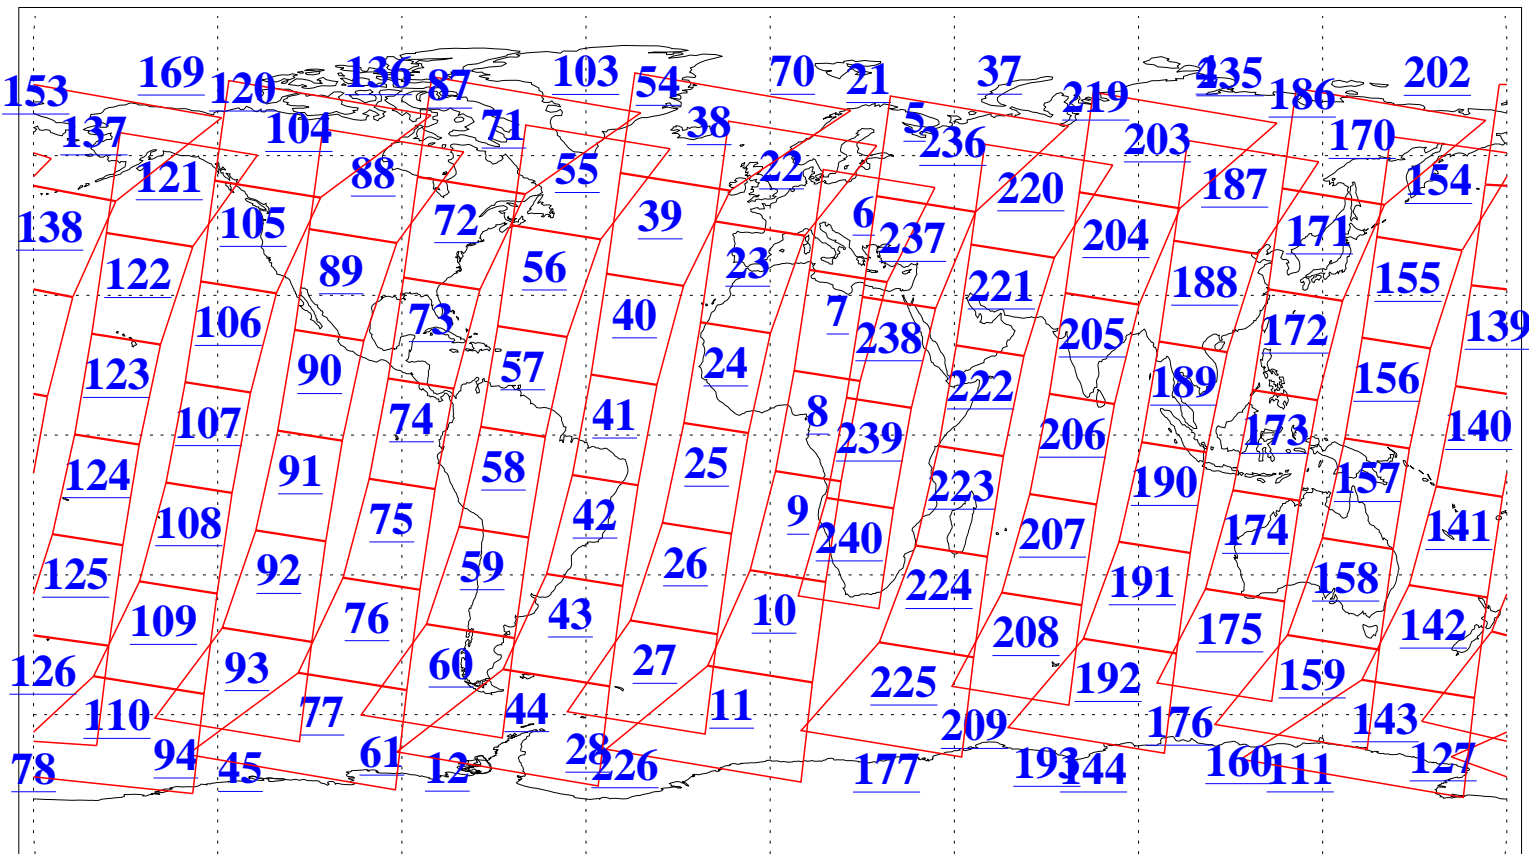

L1B Availability  
AMSU Granules: 240  
HSB Granules: 0  
AIRS Granules: 240

6 Feb 2020  
DoY 37  
Aqua Day 6487  
Granules: 1 to 120

Granules: 121 to 240

Legend: AMSU Available, *HSB Available*, *AIRS Available*

L1B Availability  
AMSU Granules: 240  
HSB Granules: 0  
AIRS Granules: 240

6 Feb 2020  
DoY 37  
Aqua Day 6487

Ascending Granules

Descending Granules

Legend: AMSU Available, *HSB Available*, *AIRS Available*

L1B Availability  
 AMSU Granules: 240  
 HSB Granules: 0  
 AIRS Granules: 240

6 Feb 2020  
 DoY 37  
 Aqua Day 6487

Northern Hemisphere Granules

Southern Hemisphere Granules

Legend: AMSU Available, HSB Available, AIRS Available