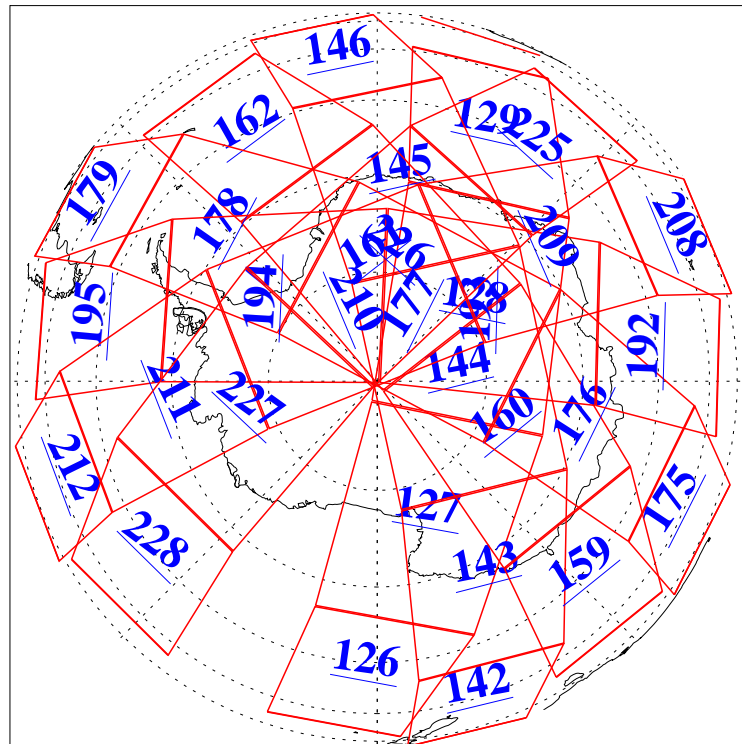

L1B Availability  
AMSU Granules: 240  
HSB Granules: 0  
AIRS Granules: 240

6 Feb 2020  
DoY 37  
Aqua Day 6487  
Granules: 1 to 120

Granules: 121 to 240

Legend: AMSU Available, *HSB Available*, *AIRS Available*

L1B Availability  
AMSU Granules: 240  
HSB Granules: 0  
AIRS Granules: 240

6 Feb 2020  
DoY 37  
Aqua Day 6487

Ascending Granules

Descending Granules

Legend: AMSU Available, *HSB Available*, *AIRS Available*

L1B Availability  
 AMSU Granules: 240  
 HSB Granules: 0  
 AIRS Granules: 240

6 Feb 2020  
 DoY 37  
 Aqua Day 6487

Northern Hemisphere Granules

Southern Hemisphere Granules

Legend: AMSU Available, HSB Available, AIRS Available