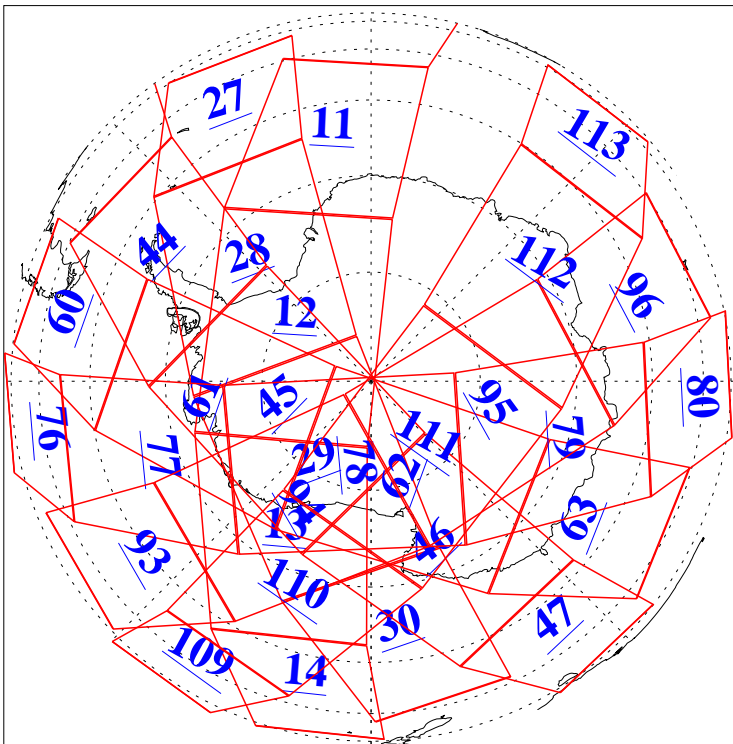

L1B Availability  
AMSU Granules: 240  
HSB Granules: 0  
AIRS Granules: 240

6 Feb 2020  
DoY 37  
Aqua Day 6487  
Granules: 1 to 120

Granules: 121 to 240

Legend: AMSU Available, *HSB Available*, *AIRS Available*

L1B Availability  
AMSU Granules: 240  
HSB Granules: 0  
AIRS Granules: 240

6 Feb 2020  
DoY 37  
Aqua Day 6487

Ascending Granules

Descending Granules

Legend: AMSU Available, *HSB Available*, *AIRS Available*

L1B Availability  
 AMSU Granules: 240  
 HSB Granules: 0  
 AIRS Granules: 240

6 Feb 2020  
 DoY 37  
 Aqua Day 6487

Northern Hemisphere Granules

Southern Hemisphere Granules

Legend: AMSU Available, HSB Available, AIRS Available