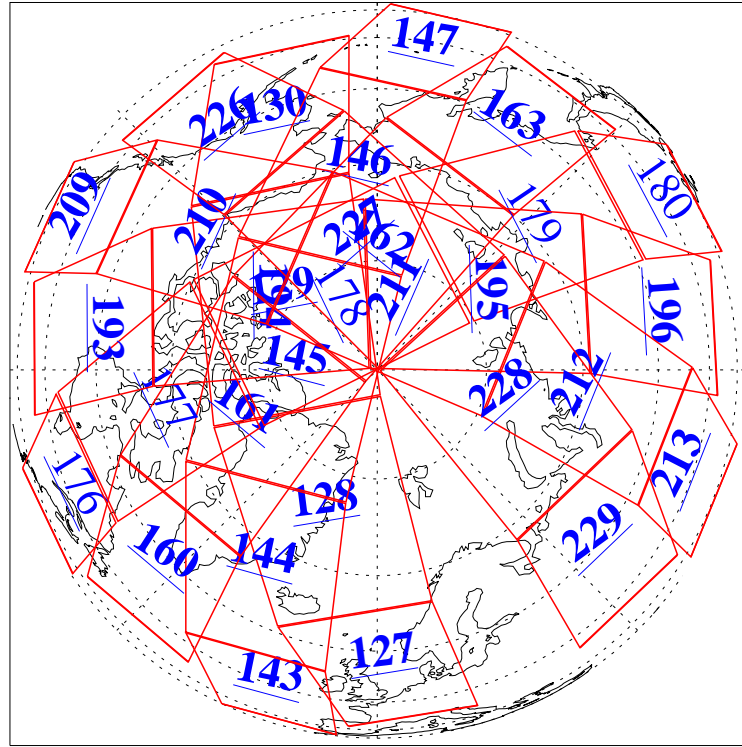

L1B Availability
 AMSU Granules: 240
 HSB Granules: 0
 AIRS Granules: 222

5 Feb 2020
 DoY 36
 Aqua Day 6486
 Ascending Granules

Descending Granules

Legend: AMSU Available, HSB Available, AIRS Available

L1B Availability
 AMSU Granules: 240
 HSB Granules: 0
 AIRS Granules: 222

5 Feb 2020
 DoY 36
 Aqua Day 6486

Northern Hemisphere Granules

Southern Hemisphere Granules

Legend: AMSU Available, HSB Available, **AIRS Available**