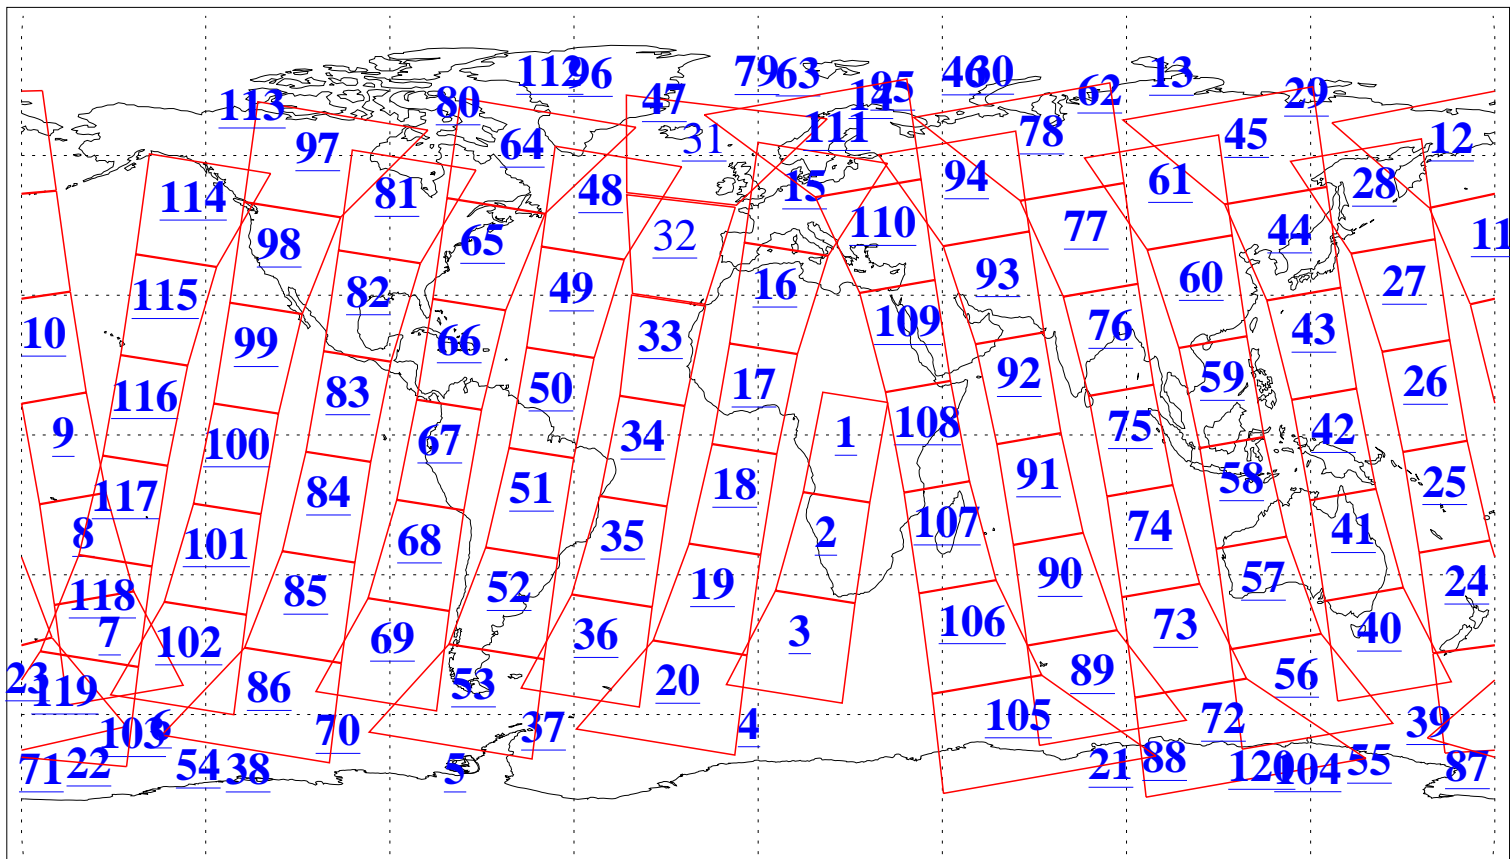

L1B Availability
 AMSU Granules: 240
 HSB Granules: 0
 AIRS Granules: 222

5 Feb 2020
 DoY 36
 Aqua Day 6486
 Granules: 1 to 120

Granules: 121 to 240

Legend: AMSU Available, *HSB Available*, AIRS Available

L1B Availability
 AMSU Granules: 240
 HSB Granules: 0
 AIRS Granules: 222

5 Feb 2020
 DoY 36
 Aqua Day 6486
 Ascending Granules

Descending Granules

Legend: AMSU Available, HSB Available, AIRS Available

L1B Availability
 AMSU Granules: 240
 HSB Granules: 0
 AIRS Granules: 222

5 Feb 2020
 DoY 36
 Aqua Day 6486

Northern Hemisphere Granules

Southern Hemisphere Granules

Legend: AMSU Available, HSB Available, **AIRS Available**