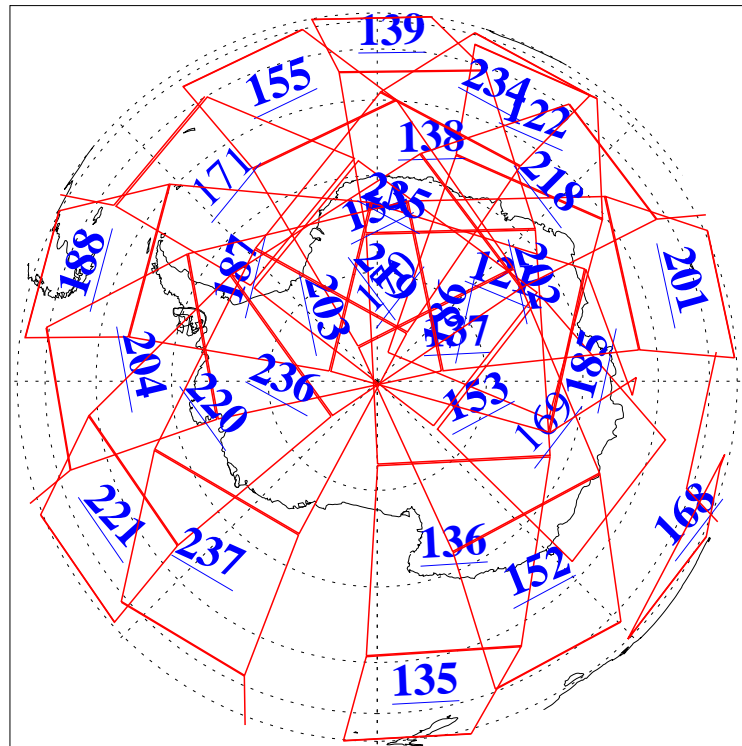

L1B Availability
 AMSU Granules: 240
 HSB Granules: 0
 AIRS Granules: 222

5 Feb 2020
 DoY 36
 Aqua Day 6486
 Granules: 1 to 120

Granules: 121 to 240

Legend: AMSU Available, *HSB Available*, AIRS Available

L1B Availability
 AMSU Granules: 240
 HSB Granules: 0
 AIRS Granules: 222

5 Feb 2020
 DoY 36
 Aqua Day 6486
 Ascending Granules

Descending Granules

Legend: AMSU Available, HSB Available, AIRS Available

L1B Availability
 AMSU Granules: 240
 HSB Granules: 0
 AIRS Granules: 222

5 Feb 2020
 DoY 36
 Aqua Day 6486

Northern Hemisphere Granules

Southern Hemisphere Granules

Legend: AMSU Available, HSB Available, **AIRS Available**