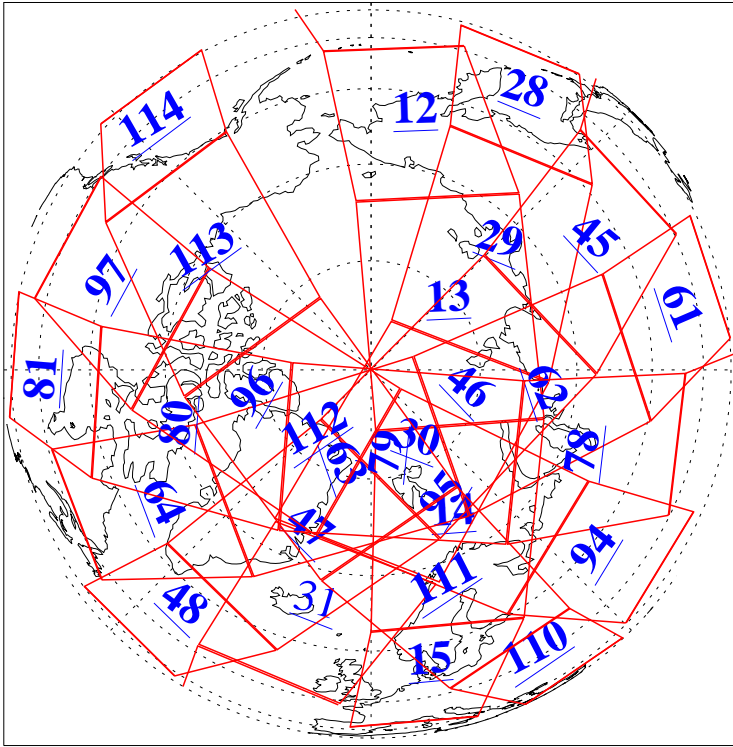

L1B Availability
 AMSU Granules: 240
 HSB Granules: 0
 AIRS Granules: 222

5 Feb 2020
 DoY 36
 Aqua Day 6486
 Granules: 1 to 120

Granules: 121 to 240

Legend: AMSU Available, *HSB Available*, AIRS Available

L1B Availability
 AMSU Granules: 240
 HSB Granules: 0
 AIRS Granules: 222

5 Feb 2020
 DoY 36
 Aqua Day 6486
 Ascending Granules

Descending Granules

Legend: AMSU Available, HSB Available, AIRS Available

L1B Availability
 AMSU Granules: 240
 HSB Granules: 0
 AIRS Granules: 222

5 Feb 2020
 DoY 36
 Aqua Day 6486

Northern Hemisphere Granules

Southern Hemisphere Granules

Legend: AMSU Available, HSB Available, **AIRS Available**