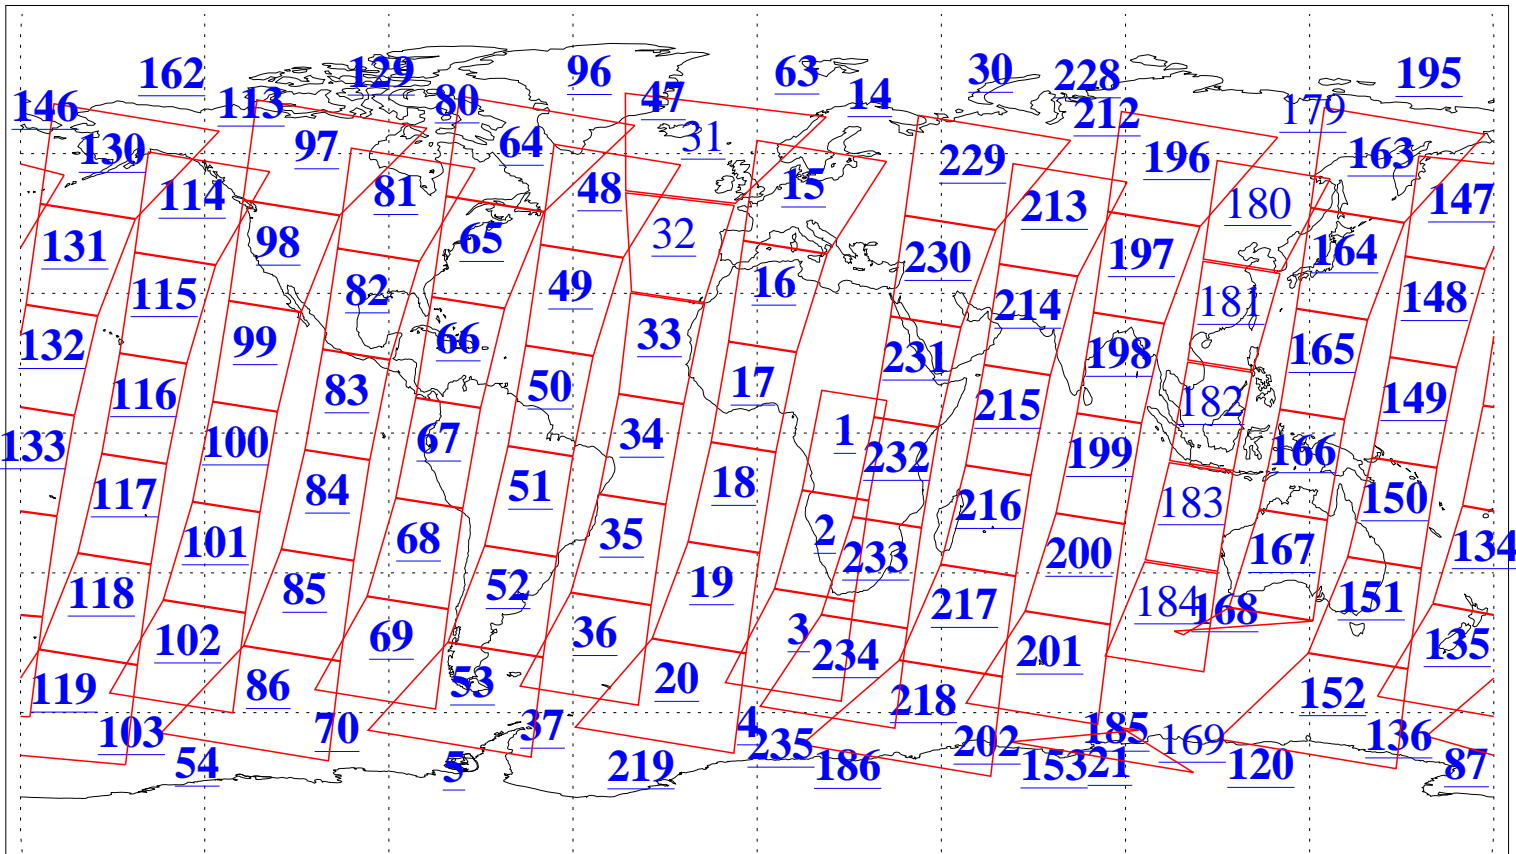

L1B Availability
 AMSU Granules: 240
 HSB Granules: 0
 AIRS Granules: 222

5 Feb 2020
 DoY 36
 Aqua Day 6486
 Granules: 1 to 120

Granules: 121 to 240

Legend: AMSU Available, *HSB Available*, AIRS Available

L1B Availability
 AMSU Granules: 240
 HSB Granules: 0
 AIRS Granules: 222

5 Feb 2020
 DoY 36
 Aqua Day 6486
 Ascending Granules

Descending Granules

Legend: AMSU Available, HSB Available, AIRS Available

L1B Availability
 AMSU Granules: 240
 HSB Granules: 0
 AIRS Granules: 222

5 Feb 2020
 DoY 36
 Aqua Day 6486

Northern Hemisphere Granules

Southern Hemisphere Granules

Legend: AMSU Available, HSB Available, **AIRS Available**