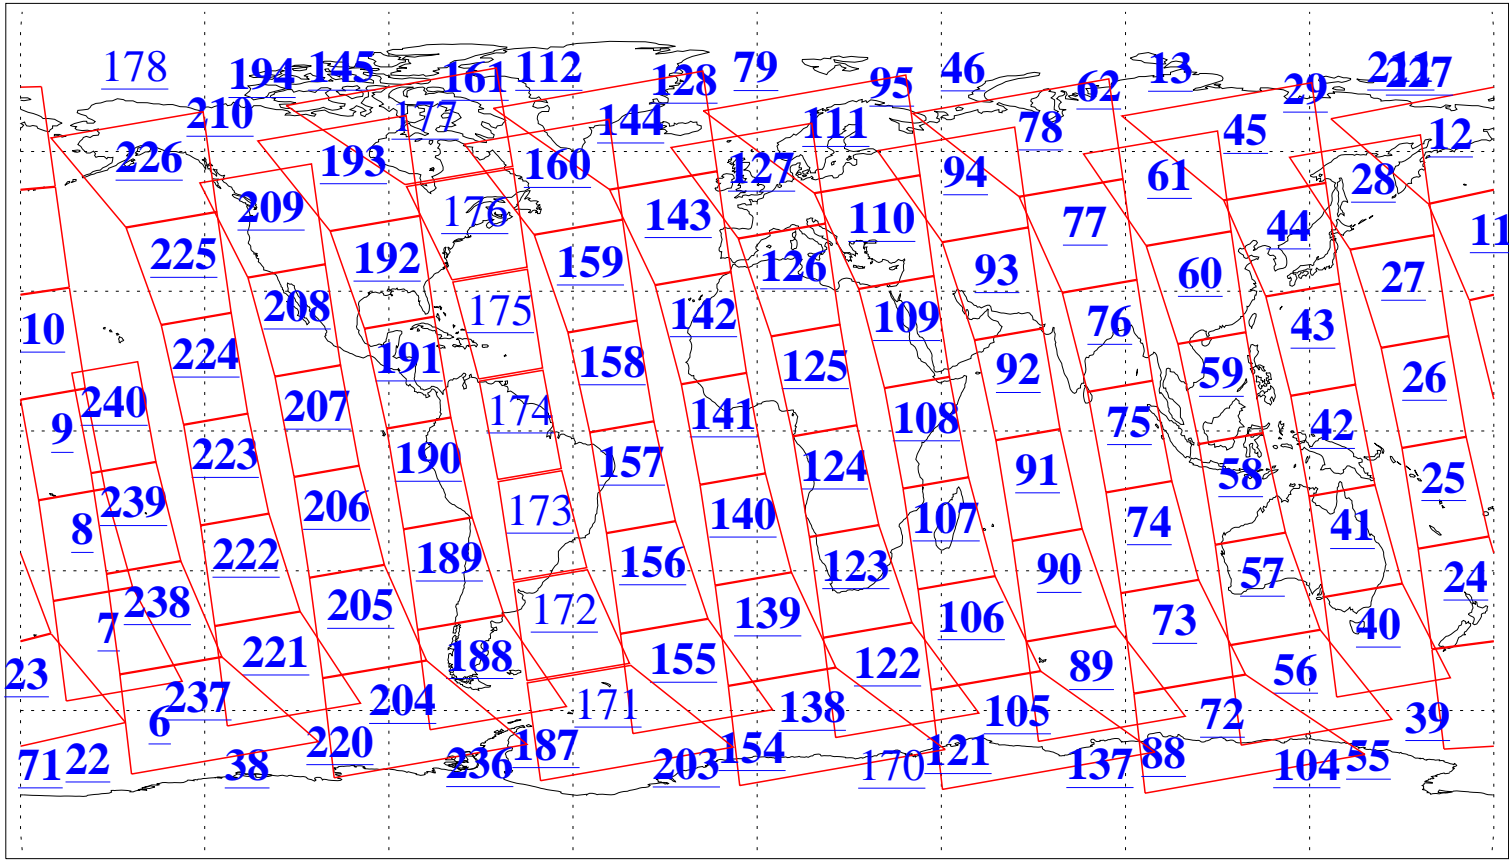

L1B Availability
 AMSU Granules: 240
 HSB Granules: 0
 AIRS Granules: 222

5 Feb 2020
 DoY 36
 Aqua Day 6486
 Granules: 1 to 120

Granules: 121 to 240

Legend: AMSU Available, *HSB Available*, AIRS Available

L1B Availability
 AMSU Granules: 240
 HSB Granules: 0
 AIRS Granules: 222

5 Feb 2020
 DoY 36
 Aqua Day 6486
 Ascending Granules

Descending Granules

Legend: AMSU Available, HSB Available, AIRS Available

L1B Availability
 AMSU Granules: 240
 HSB Granules: 0
 AIRS Granules: 222

5 Feb 2020
 DoY 36
 Aqua Day 6486

Northern Hemisphere Granules

Southern Hemisphere Granules

Legend: AMSU Available, HSB Available, **AIRS Available**