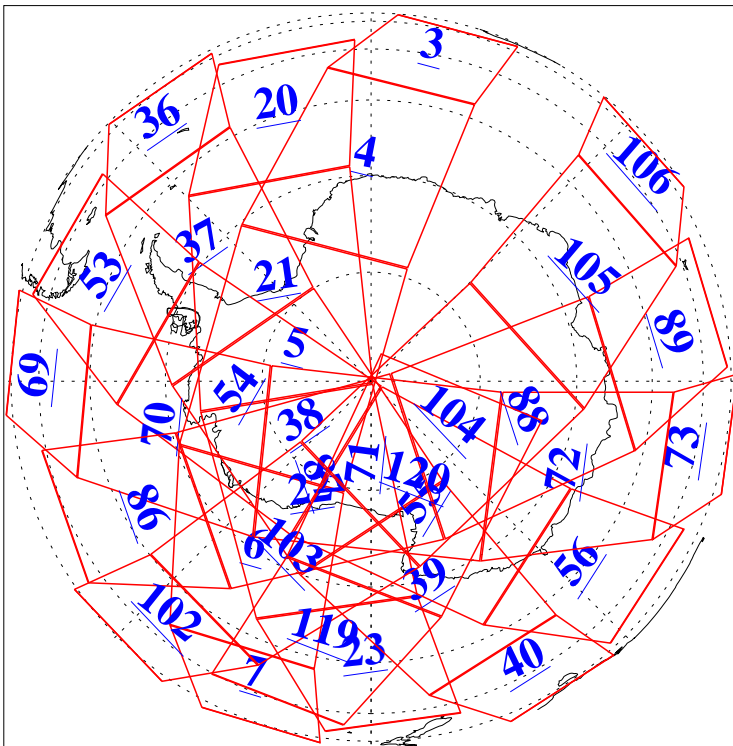

L1B Availability
 AMSU Granules: 240
 HSB Granules: 0
 AIRS Granules: 222

5 Feb 2020
 DoY 36
 Aqua Day 6486
 Granules: 1 to 120

Granules: 121 to 240

Legend: AMSU Available, *HSB Available*, AIRS Available

L1B Availability
 AMSU Granules: 240
 HSB Granules: 0
 AIRS Granules: 222

5 Feb 2020
 DoY 36
 Aqua Day 6486
 Ascending Granules

Descending Granules

Legend: AMSU Available, HSB Available, AIRS Available

L1B Availability
 AMSU Granules: 240
 HSB Granules: 0
 AIRS Granules: 222

5 Feb 2020
 DoY 36
 Aqua Day 6486

Northern Hemisphere Granules

Southern Hemisphere Granules

Legend: AMSU Available, HSB Available, **AIRS Available**