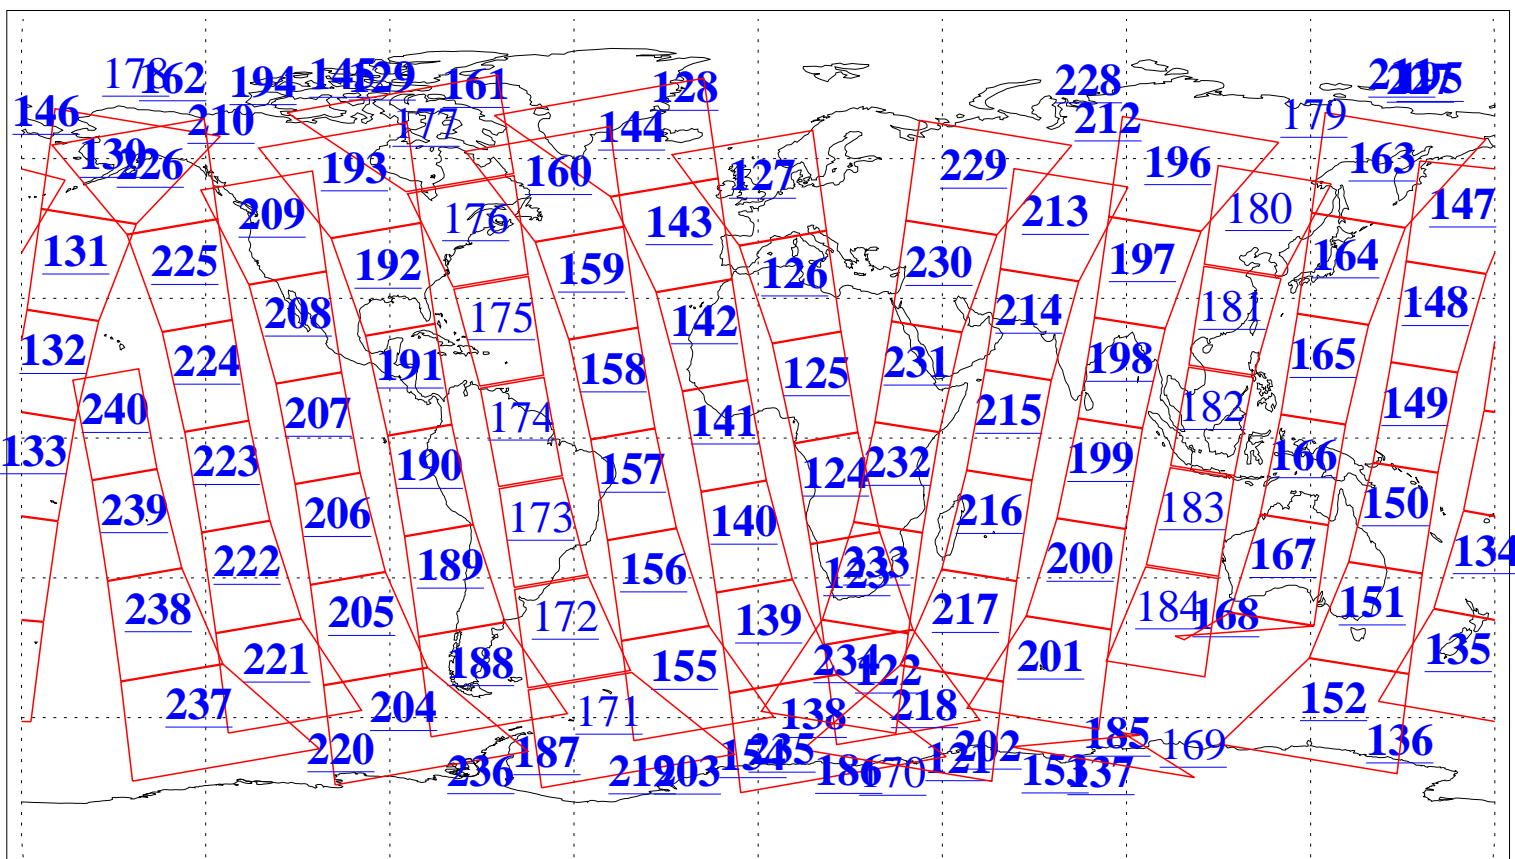

L1B Availability
 AMSU Granules: 240
 HSB Granules: 0
 AIRS Granules: 222

5 Feb 2020
 DoY 36
 Aqua Day 6486
 Granules: 1 to 120

Granules: 121 to 240

Legend: AMSU Available, *HSB Available*, AIRS Available

L1B Availability
 AMSU Granules: 240
 HSB Granules: 0
 AIRS Granules: 222

5 Feb 2020
 DoY 36
 Aqua Day 6486
 Ascending Granules

Descending Granules

Legend: AMSU Available, HSB Available, AIRS Available

L1B Availability
 AMSU Granules: 240
 HSB Granules: 0
 AIRS Granules: 222

5 Feb 2020
 DoY 36
 Aqua Day 6486

Northern Hemisphere Granules

Southern Hemisphere Granules

Legend: AMSU Available, HSB Available, **AIRS Available**