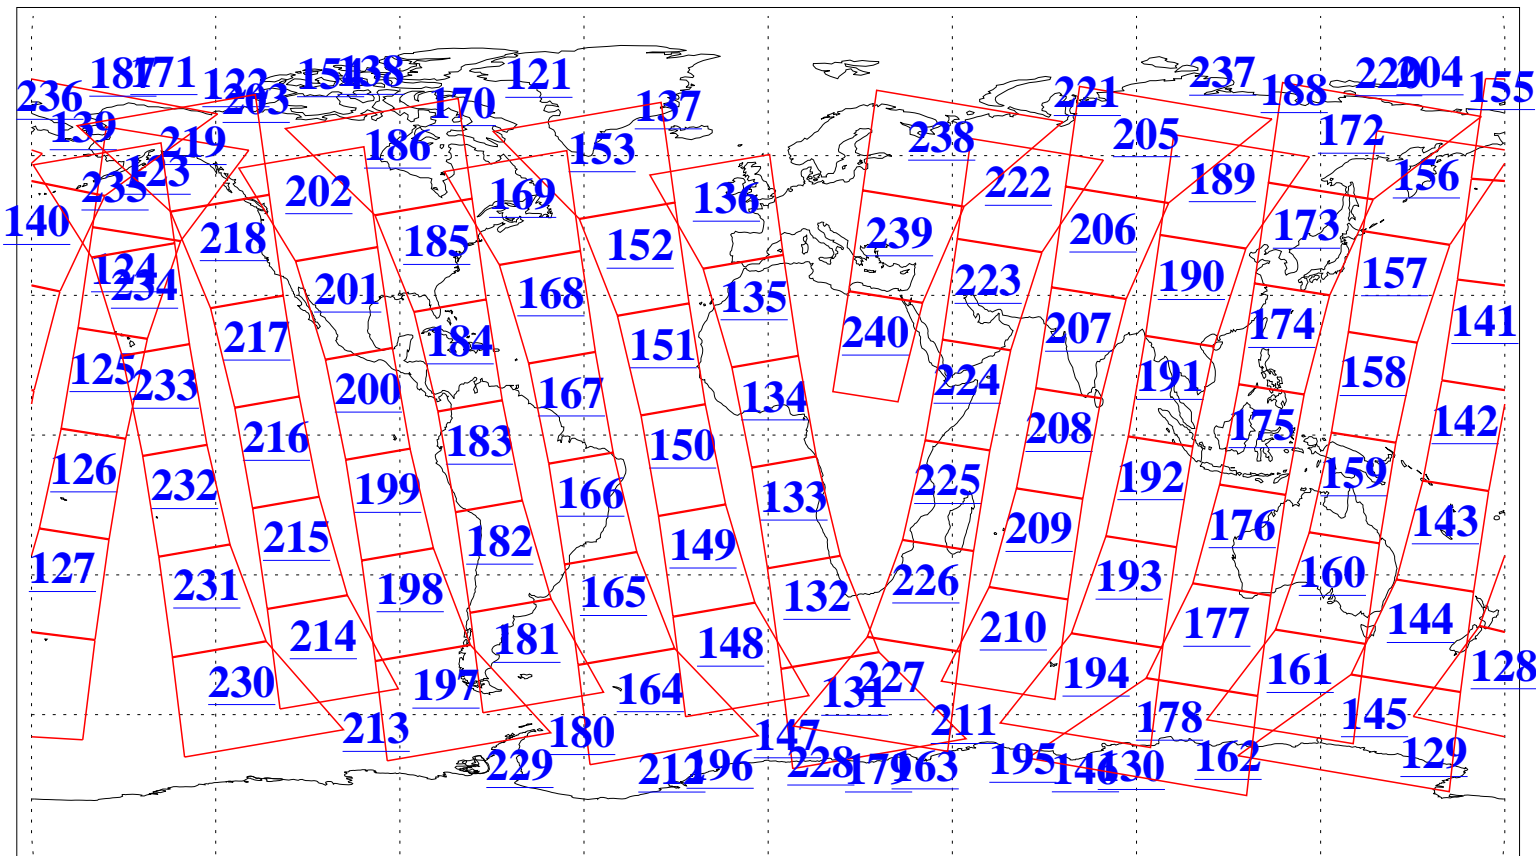

L1B Availability  
 AMSU Granules: 240  
 HSB Granules: 0  
 AIRS Granules: 240

4 Feb 2020  
 DoY 35  
 Aqua Day 6485  
 Granules: 1 to 120

Granules: 121 to 240

Legend: AMSU Available, *HSB Available*, *AIRS Available*

L1B Availability  
AMSU Granules: 240  
HSB Granules: 0  
AIRS Granules: 240

4 Feb 2020  
DoY 35  
Aqua Day 6485

Ascending Granules

Descending Granules

Legend: AMSU Available, *HSB Available*, AIRS Available

L1B Availability  
 AMSU Granules: 240  
 HSB Granules: 0  
 AIRS Granules: 240

4 Feb 2020  
 DoY 35  
 Aqua Day 6485

Northern Hemisphere Granules

Southern Hemisphere Granules

Legend: AMSU Available, HSB Available, AIRS Available