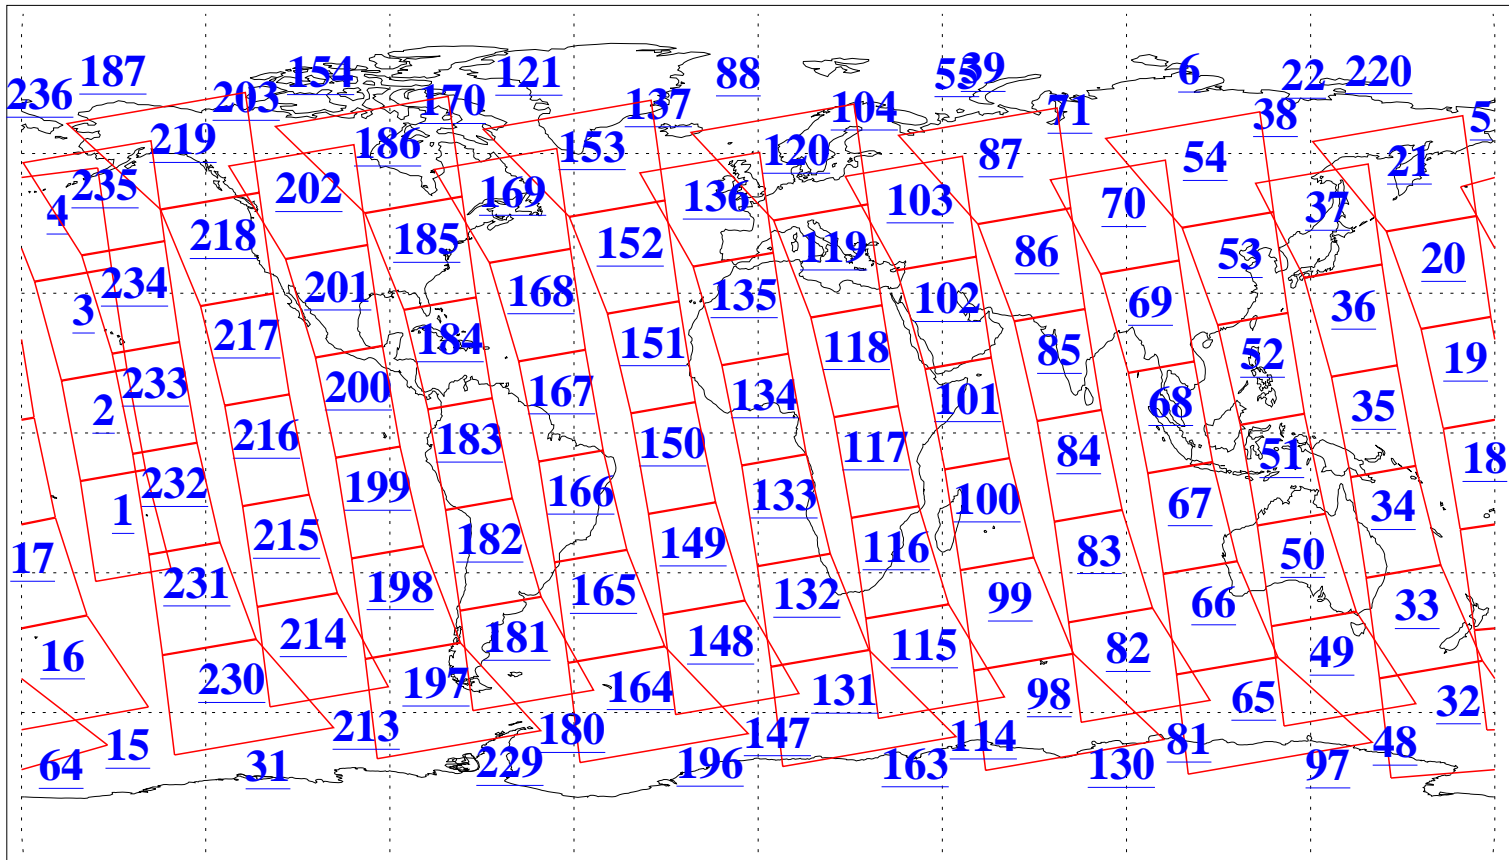

L1B Availability  
 AMSU Granules: 240  
 HSB Granules: 0  
 AIRS Granules: 240

4 Feb 2020  
 DoY 35  
 Aqua Day 6485  
 Granules: 1 to 120

Granules: 121 to 240

Legend: AMSU Available, *HSB Available*, *AIRS Available*

L1B Availability  
AMSU Granules: 240  
HSB Granules: 0  
AIRS Granules: 240

4 Feb 2020  
DoY 35  
Aqua Day 6485

Ascending Granules

Descending Granules

Legend: AMSU Available, *HSB Available*, AIRS Available

L1B Availability  
 AMSU Granules: 240  
 HSB Granules: 0  
 AIRS Granules: 240

4 Feb 2020  
 DoY 35  
 Aqua Day 6485

Northern Hemisphere Granules

Southern Hemisphere Granules

Legend: AMSU Available, HSB Available, AIRS Available