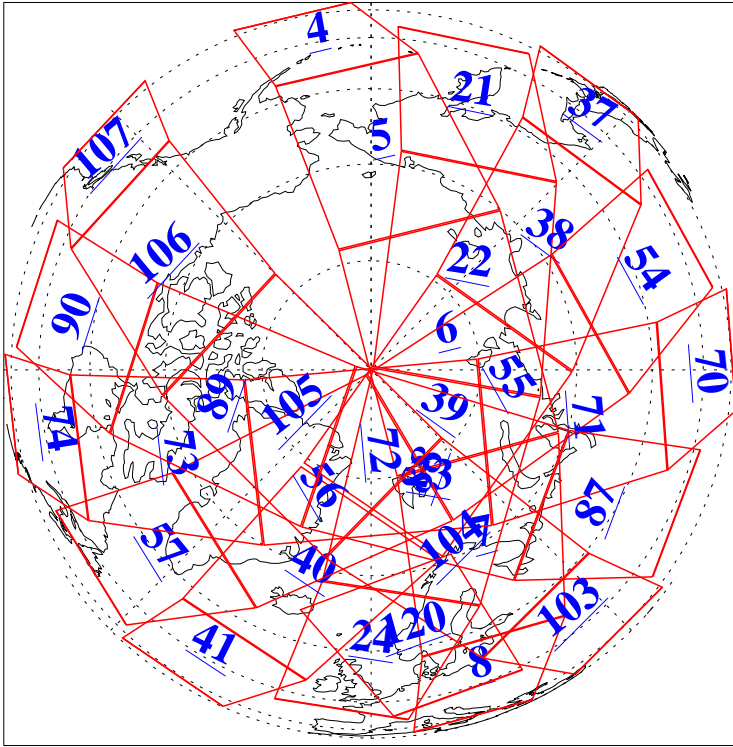

L1B Availability  
 AMSU Granules: 240  
 HSB Granules: 0  
 AIRS Granules: 240

4 Feb 2020  
 DoY 35  
 Aqua Day 6485  
 Granules: 1 to 120

Granules: 121 to 240

Legend: AMSU Available, *HSB Available*, *AIRS Available*

L1B Availability  
AMSU Granules: 240  
HSB Granules: 0  
AIRS Granules: 240

4 Feb 2020  
DoY 35  
Aqua Day 6485

Ascending Granules

Descending Granules

Legend: AMSU Available, *HSB Available*, AIRS Available

L1B Availability  
 AMSU Granules: 240  
 HSB Granules: 0  
 AIRS Granules: 240

4 Feb 2020  
 DoY 35  
 Aqua Day 6485

Northern Hemisphere Granules

Southern Hemisphere Granules

Legend: AMSU Available, HSB Available, AIRS Available