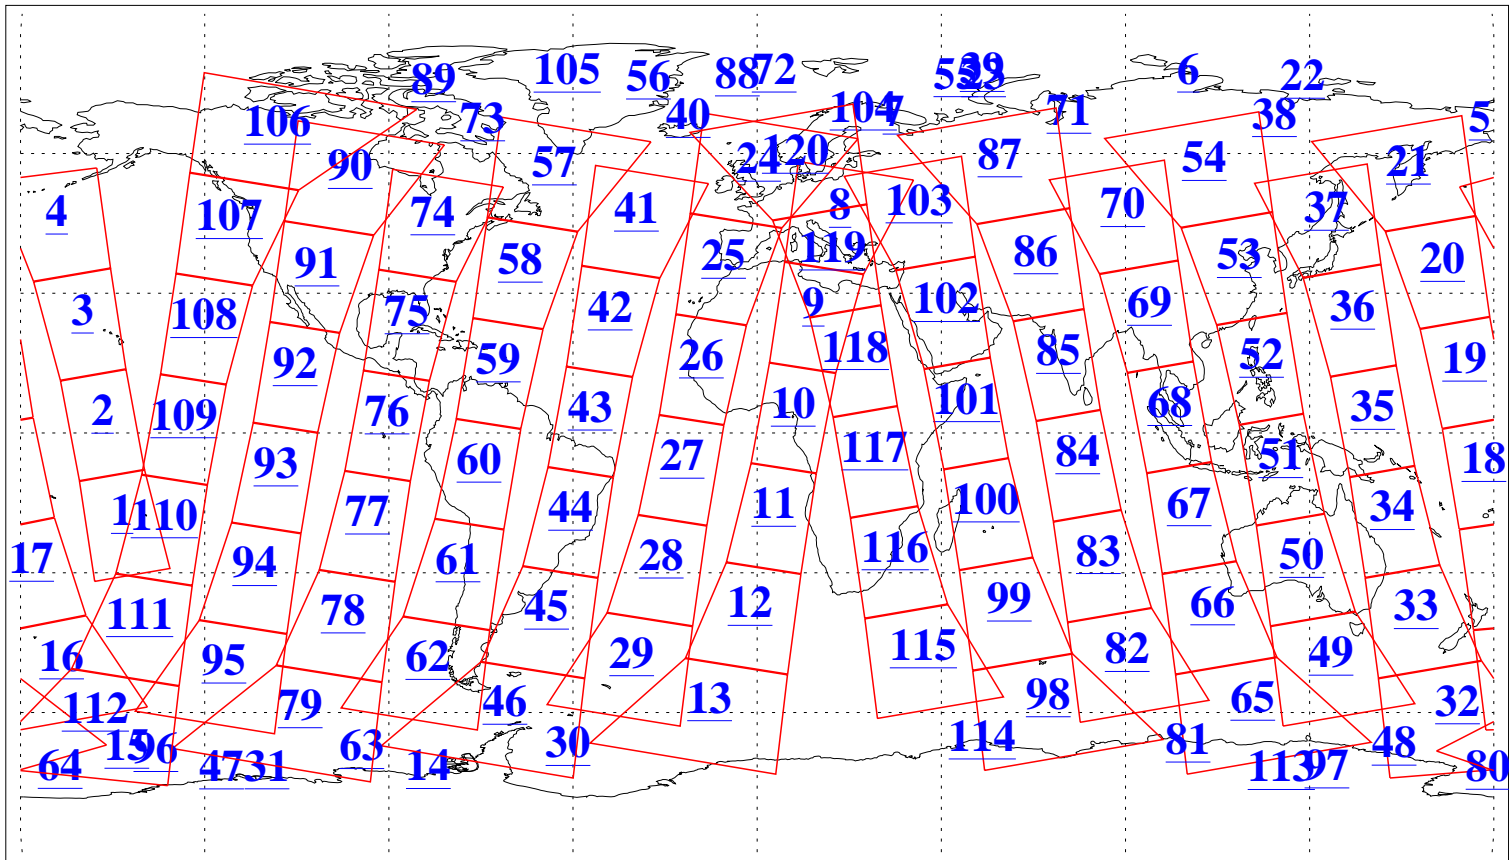

L1B Availability  
 AMSU Granules: 240  
 HSB Granules: 0  
 AIRS Granules: 240

4 Feb 2020  
 DoY 35  
 Aqua Day 6485  
 Granules: 1 to 120

Granules: 121 to 240

Legend: AMSU Available, *HSB Available*, *AIRS Available*

L1B Availability  
AMSU Granules: 240  
HSB Granules: 0  
AIRS Granules: 240

4 Feb 2020  
DoY 35  
Aqua Day 6485

Ascending Granules

Descending Granules

Legend: AMSU Available, *HSB Available*, AIRS Available

L1B Availability  
 AMSU Granules: 240  
 HSB Granules: 0  
 AIRS Granules: 240

4 Feb 2020  
 DoY 35  
 Aqua Day 6485

Northern Hemisphere Granules

Southern Hemisphere Granules

Legend: AMSU Available, HSB Available, AIRS Available