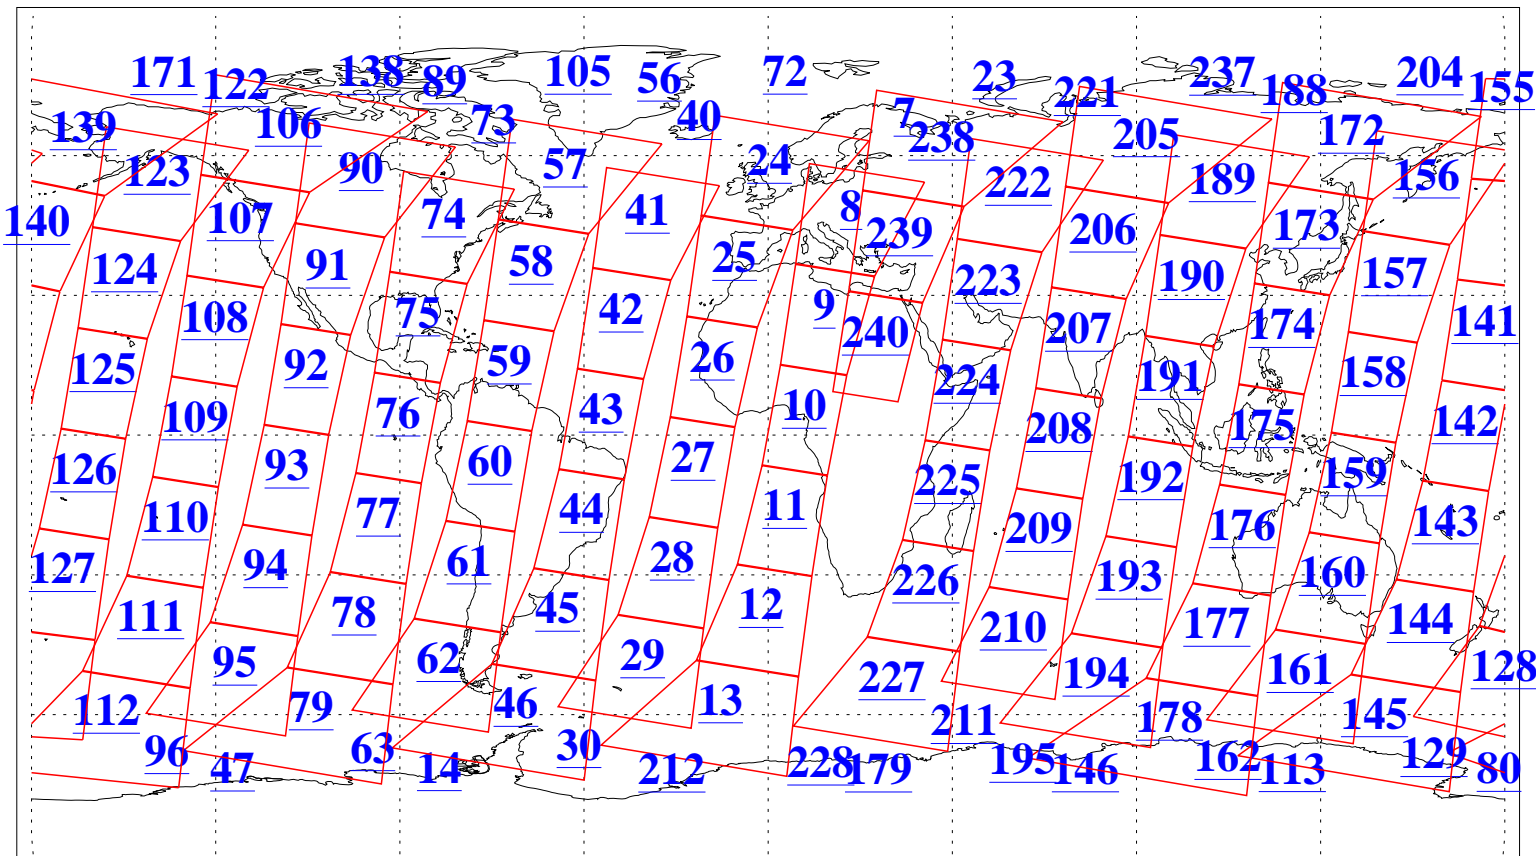

L1B Availability  
 AMSU Granules: 240  
 HSB Granules: 0  
 AIRS Granules: 240

4 Feb 2020  
 DoY 35  
 Aqua Day 6485  
 Granules: 1 to 120

Granules: 121 to 240

Legend: AMSU Available, *HSB Available*, *AIRS Available*

L1B Availability  
AMSU Granules: 240  
HSB Granules: 0  
AIRS Granules: 240

4 Feb 2020  
DoY 35  
Aqua Day 6485

Ascending Granules

Descending Granules

Legend: AMSU Available, *HSB Available*, AIRS Available

L1B Availability  
 AMSU Granules: 240  
 HSB Granules: 0  
 AIRS Granules: 240

4 Feb 2020  
 DoY 35  
 Aqua Day 6485

Northern Hemisphere Granules

Southern Hemisphere Granules

Legend: AMSU Available, HSB Available, AIRS Available