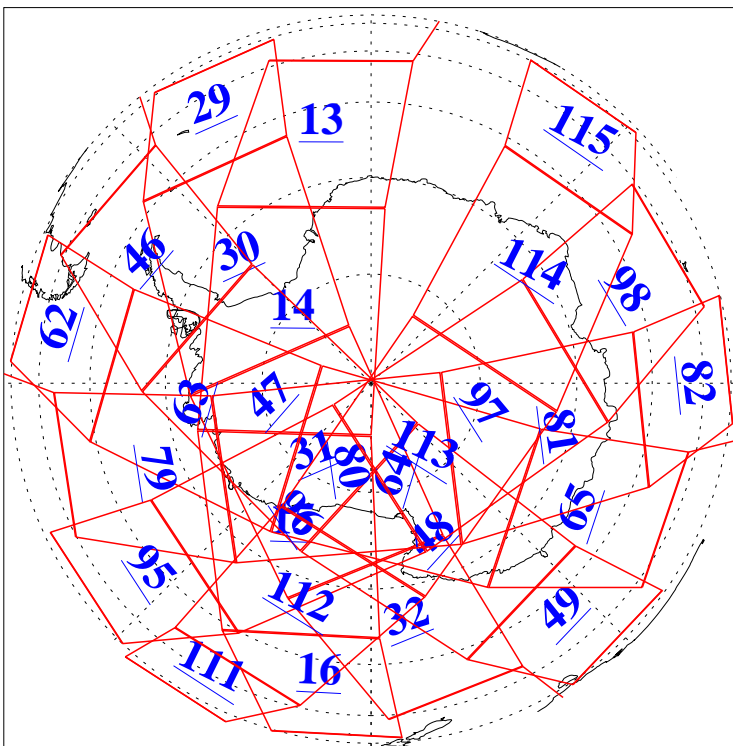

L1B Availability  
 AMSU Granules: 240  
 HSB Granules: 0  
 AIRS Granules: 240

4 Feb 2020  
 DoY 35  
 Aqua Day 6485  
 Granules: 1 to 120

Granules: 121 to 240

Legend: AMSU Available, *HSB Available*, *AIRS Available*

L1B Availability  
AMSU Granules: 240  
HSB Granules: 0  
AIRS Granules: 240

4 Feb 2020  
DoY 35  
Aqua Day 6485

Ascending Granules

Descending Granules

Legend: AMSU Available, *HSB Available*, AIRS Available

L1B Availability  
 AMSU Granules: 240  
 HSB Granules: 0  
 AIRS Granules: 240

4 Feb 2020  
 DoY 35  
 Aqua Day 6485

Northern Hemisphere Granules

Southern Hemisphere Granules

Legend: AMSU Available, HSB Available, AIRS Available