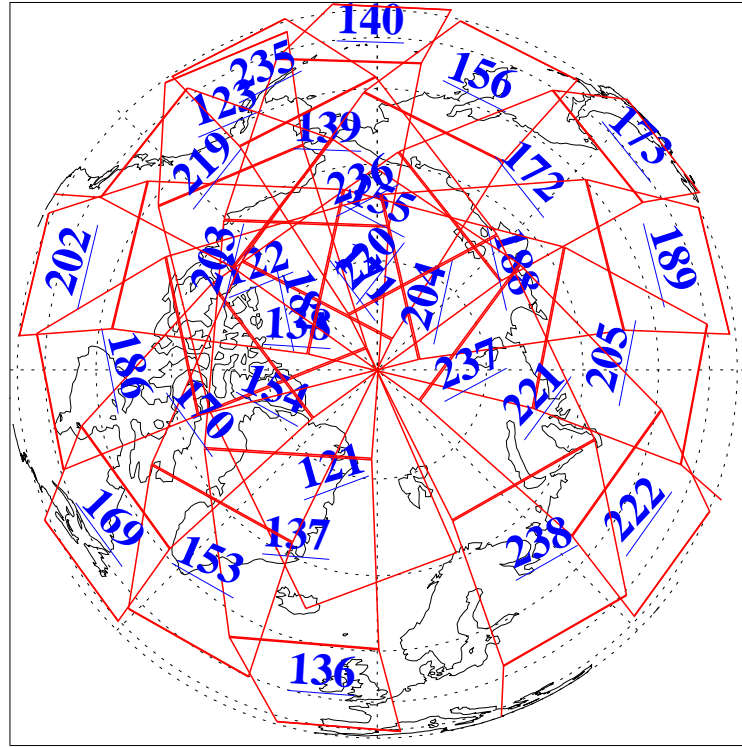

L1B Availability  
 AMSU Granules: 240  
 HSB Granules: 0  
 AIRS Granules: 240

4 Feb 2020  
 DoY 35  
 Aqua Day 6485  
 Granules: 1 to 120

Granules: 121 to 240

Legend: AMSU Available, *HSB Available*, *AIRS Available*

L1B Availability  
AMSU Granules: 240  
HSB Granules: 0  
AIRS Granules: 240

4 Feb 2020  
DoY 35  
Aqua Day 6485

Ascending Granules

Descending Granules

Legend: AMSU Available, *HSB Available*, AIRS Available

L1B Availability  
 AMSU Granules: 240  
 HSB Granules: 0  
 AIRS Granules: 240

4 Feb 2020  
 DoY 35  
 Aqua Day 6485

Northern Hemisphere Granules

Southern Hemisphere Granules

Legend: AMSU Available, HSB Available, AIRS Available