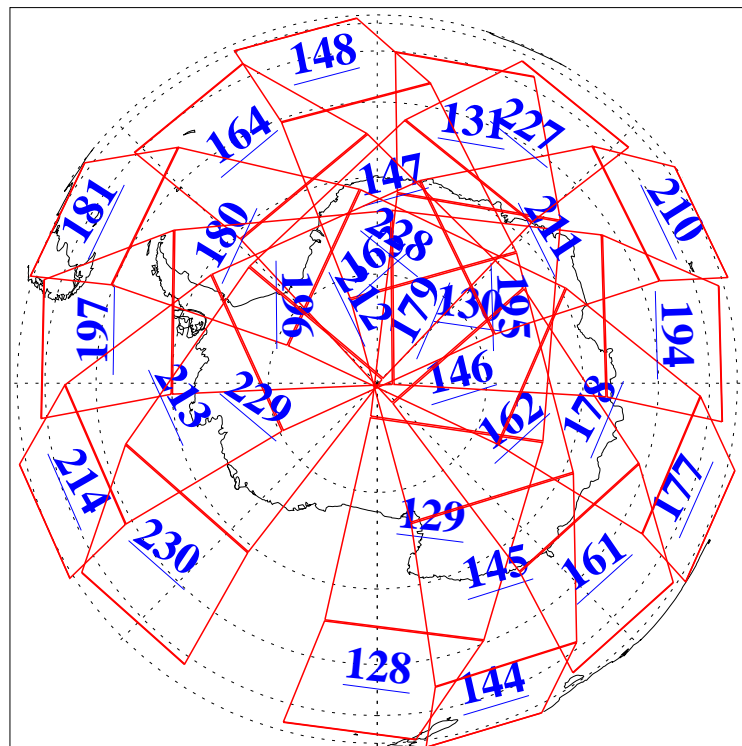

L1B Availability  
 AMSU Granules: 240  
 HSB Granules: 0  
 AIRS Granules: 240

4 Feb 2020  
 DoY 35  
 Aqua Day 6485  
 Granules: 1 to 120

Granules: 121 to 240

Legend: AMSU Available, *HSB Available*, *AIRS Available*

L1B Availability  
AMSU Granules: 240  
HSB Granules: 0  
AIRS Granules: 240

4 Feb 2020  
DoY 35  
Aqua Day 6485

Ascending Granules

Descending Granules

Legend: AMSU Available, *HSB Available*, AIRS Available

L1B Availability  
 AMSU Granules: 240  
 HSB Granules: 0  
 AIRS Granules: 240

4 Feb 2020  
 DoY 35  
 Aqua Day 6485

Northern Hemisphere Granules

Southern Hemisphere Granules

Legend: AMSU Available, HSB Available, AIRS Available