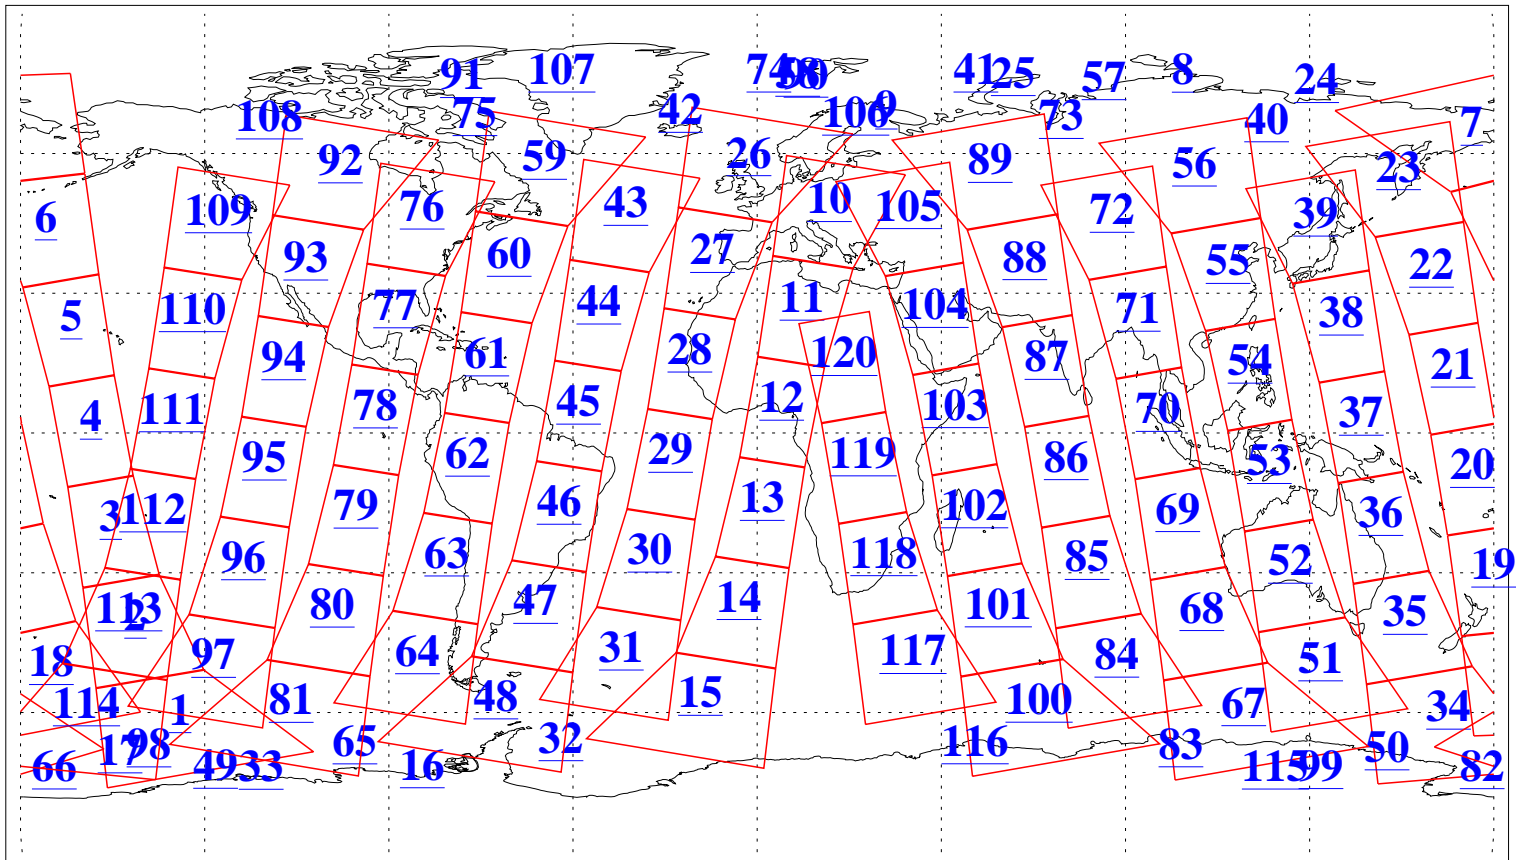

L1B Availability
 AMSU Granules: 240
 HSB Granules: 0
 AIRS Granules: 240

2 Feb 2020
 DoY 33
 Aqua Day 6483
 Granules: 1 to 120

Granules: 121 to 240

Legend: AMSU Available, *HSB Available*, *AIRS Available*

L1B Availability
AMSU Granules: 240
HSB Granules: 0
AIRS Granules: 240

2 Feb 2020
DoY 33
Aqua Day 6483

Ascending Granules

Descending Granules

Legend: AMSU Available, HSB Available, AIRS Available

L1B Availability
 AMSU Granules: 240
 HSB Granules: 0
 AIRS Granules: 240

2 Feb 2020
 DoY 33
 Aqua Day 6483

Northern Hemisphere Granules

Southern Hemisphere Granules

Legend: AMSU Available, *HSB Available*, **AIRS Available**