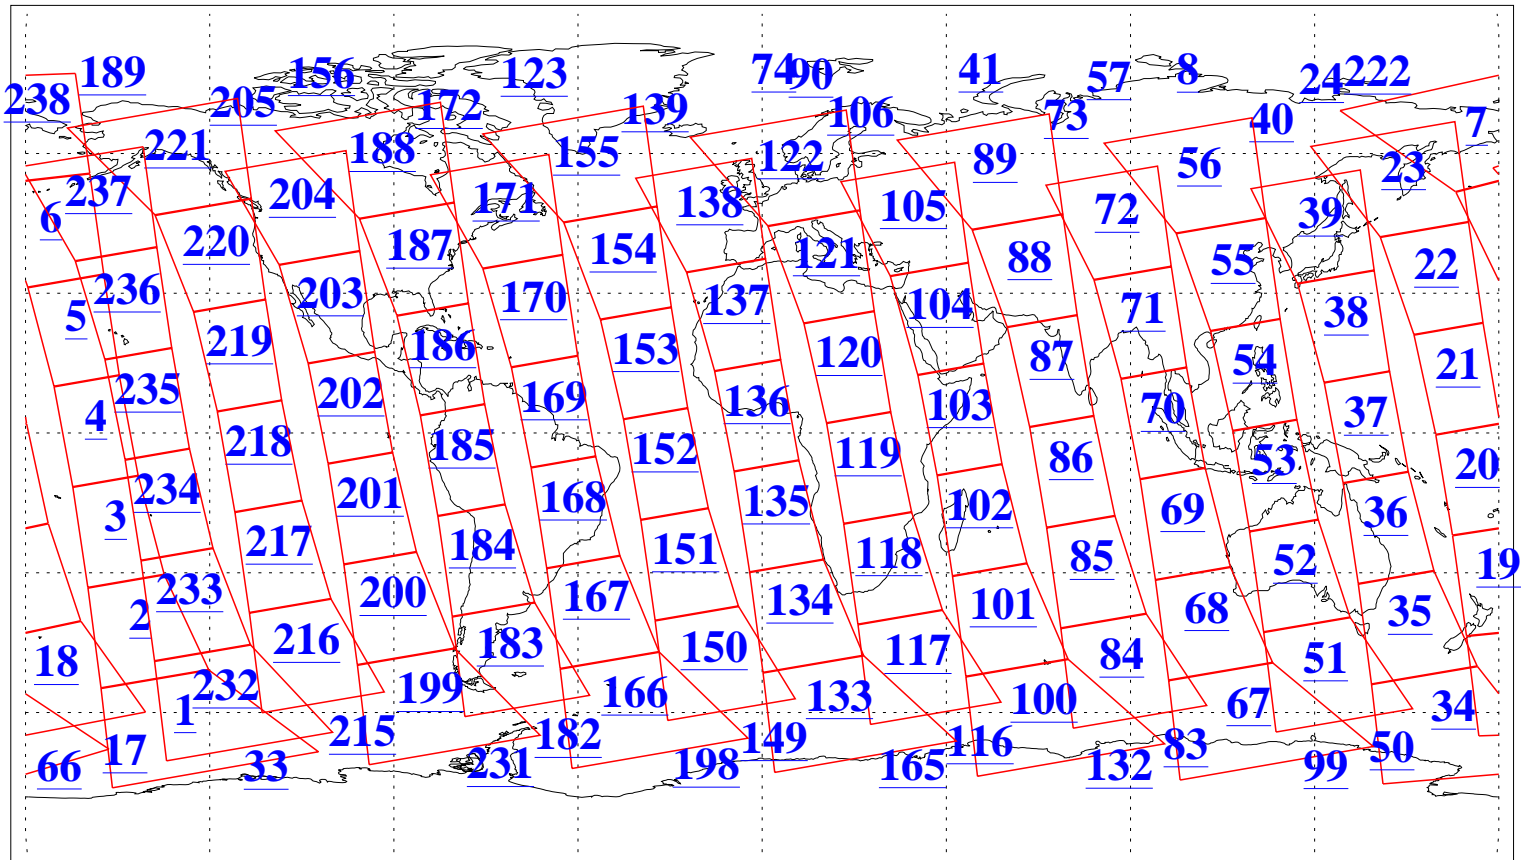

L1B Availability
 AMSU Granules: 240
 HSB Granules: 0
 AIRS Granules: 240

2 Feb 2020
 DoY 33
 Aqua Day 6483
 Granules: 1 to 120

Granules: 121 to 240

Legend: AMSU Available, *HSB Available*, *AIRS Available*

L1B Availability
AMSU Granules: 240
HSB Granules: 0
AIRS Granules: 240

2 Feb 2020
DoY 33
Aqua Day 6483

Ascending Granules

Descending Granules

Legend: AMSU Available, HSB Available, AIRS Available

L1B Availability
 AMSU Granules: 240
 HSB Granules: 0
 AIRS Granules: 240

2 Feb 2020
 DoY 33
 Aqua Day 6483

Northern Hemisphere Granules

Southern Hemisphere Granules

Legend: AMSU Available, *HSB Available*, **AIRS Available**