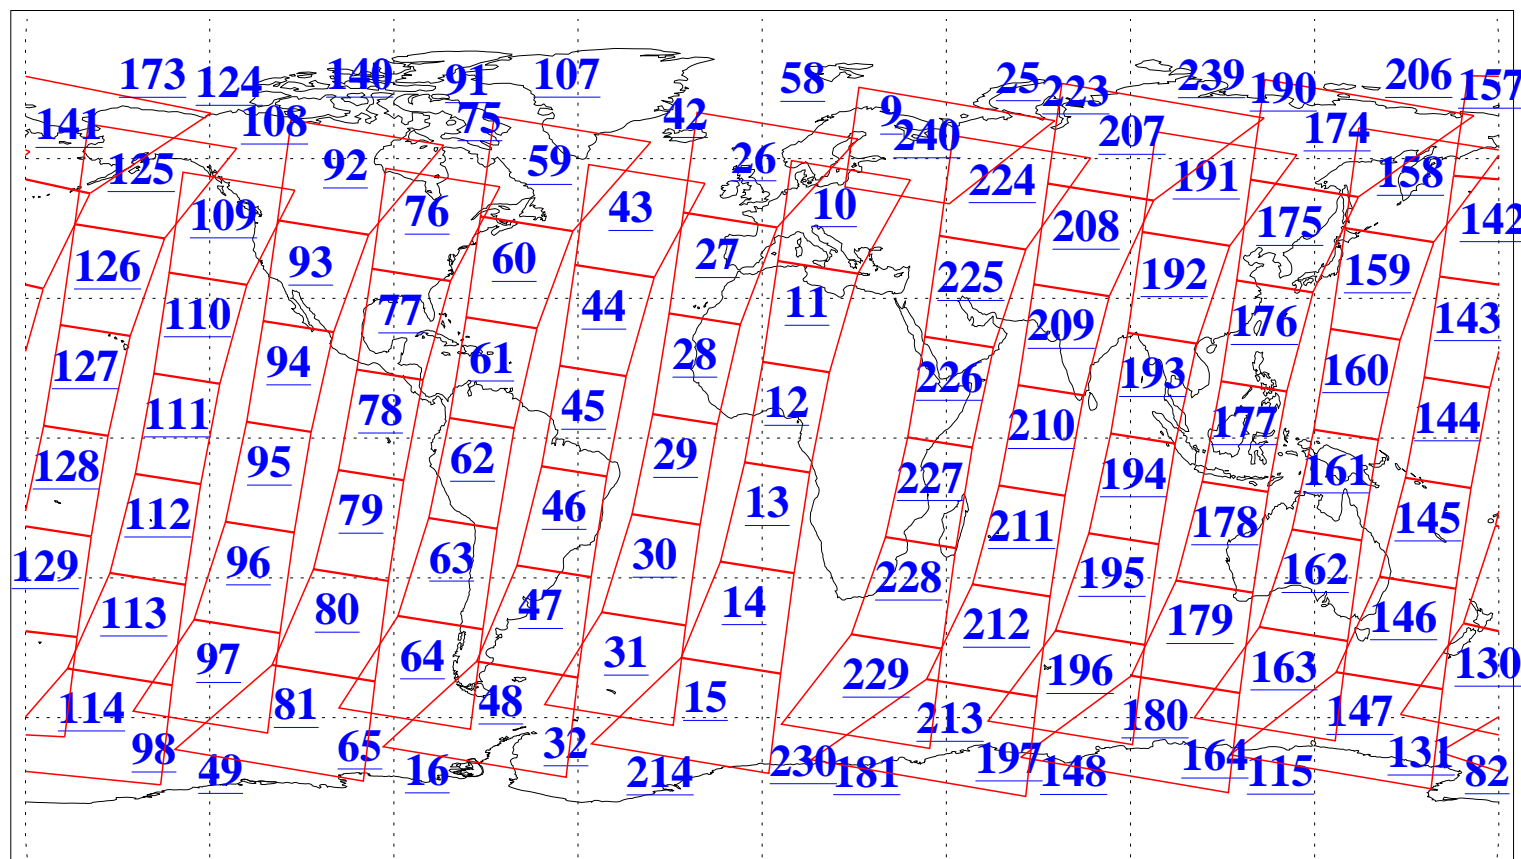

L1B Availability
 AMSU Granules: 240
 HSB Granules: 0
 AIRS Granules: 240

2 Feb 2020
 DoY 33
 Aqua Day 6483
 Granules: 1 to 120

Granules: 121 to 240

Legend: AMSU Available, *HSB Available*, *AIRS Available*

L1B Availability
AMSU Granules: 240
HSB Granules: 0
AIRS Granules: 240

2 Feb 2020
DoY 33
Aqua Day 6483

Ascending Granules

Descending Granules

Legend: AMSU Available, HSB Available, AIRS Available

L1B Availability
 AMSU Granules: 240
 HSB Granules: 0
 AIRS Granules: 240

2 Feb 2020
 DoY 33
 Aqua Day 6483

Northern Hemisphere Granules

Southern Hemisphere Granules

Legend: AMSU Available, *HSB Available*, **AIRS Available**