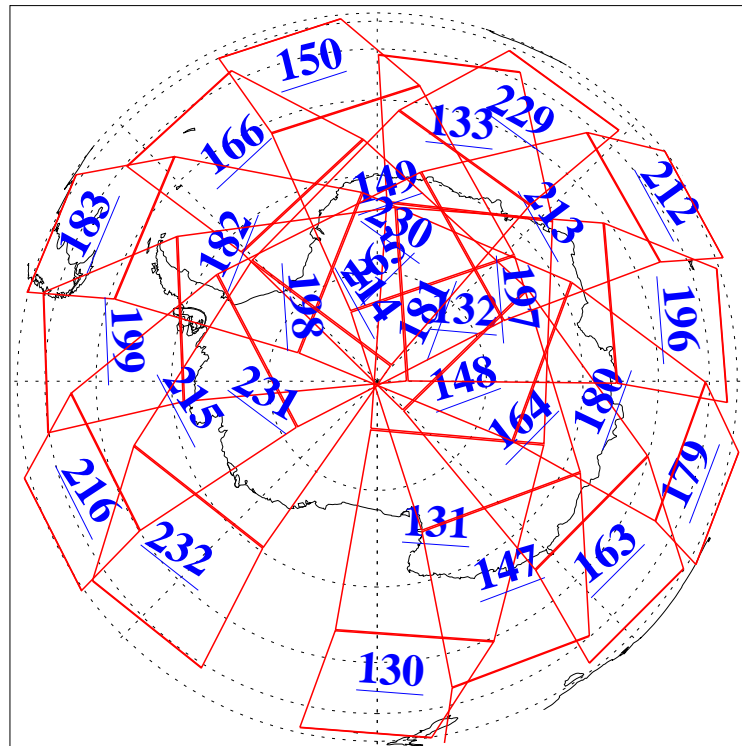

L1B Availability
AMSU Granules: 240
HSB Granules: 0
AIRS Granules: 240

2 Feb 2020
DoY 33
Aqua Day 6483

Ascending Granules

Descending Granules

Legend: AMSU Available, HSB Available, AIRS Available

L1B Availability
 AMSU Granules: 240
 HSB Granules: 0
 AIRS Granules: 240

2 Feb 2020
 DoY 33
 Aqua Day 6483

Northern Hemisphere Granules

Southern Hemisphere Granules

Legend: AMSU Available, *HSB Available*, **AIRS Available**