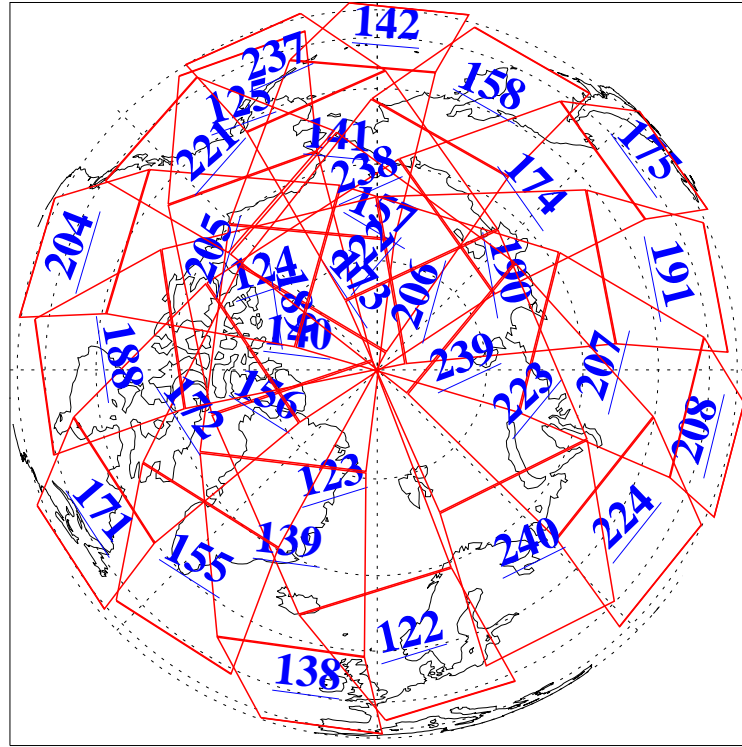

L1B Availability
 AMSU Granules: 240
 HSB Granules: 0
 AIRS Granules: 240

2 Feb 2020
 DoY 33
 Aqua Day 6483
 Granules: 1 to 120

Granules: 121 to 240

Legend: AMSU Available, *HSB Available*, *AIRS Available*

L1B Availability
AMSU Granules: 240
HSB Granules: 0
AIRS Granules: 240

2 Feb 2020
DoY 33
Aqua Day 6483

Ascending Granules

Descending Granules

Legend: AMSU Available, HSB Available, AIRS Available

L1B Availability
 AMSU Granules: 240
 HSB Granules: 0
 AIRS Granules: 240

2 Feb 2020
 DoY 33
 Aqua Day 6483

Northern Hemisphere Granules

Southern Hemisphere Granules

Legend: AMSU Available, *HSB Available*, **AIRS Available**