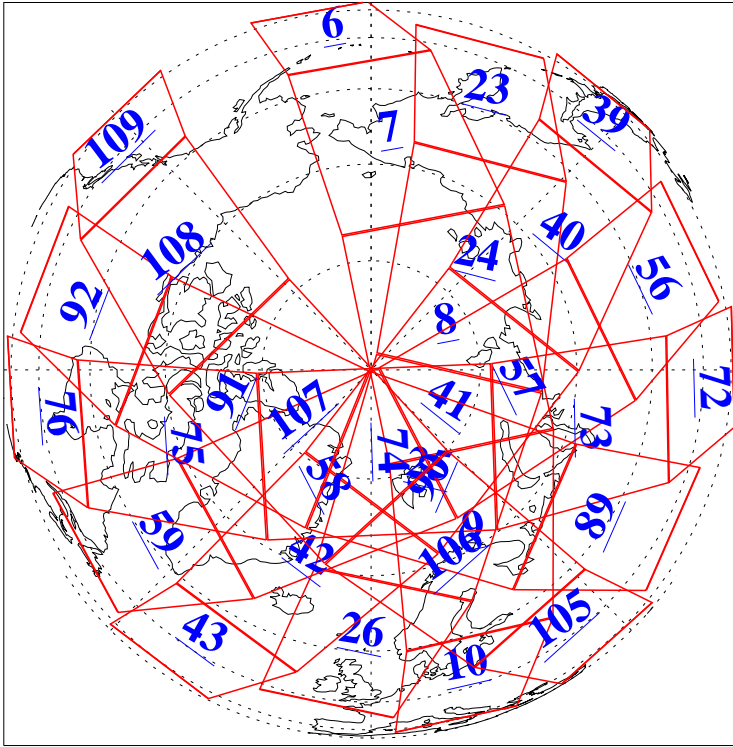

L1B Availability
 AMSU Granules: 240
 HSB Granules: 0
 AIRS Granules: 240

2 Feb 2020
 DoY 33
 Aqua Day 6483
 Granules: 1 to 120

Granules: 121 to 240

Legend: AMSU Available, *HSB Available*, *AIRS Available*

L1B Availability
AMSU Granules: 240
HSB Granules: 0
AIRS Granules: 240

2 Feb 2020
DoY 33
Aqua Day 6483

Ascending Granules

Descending Granules

Legend: AMSU Available, HSB Available, AIRS Available

L1B Availability
 AMSU Granules: 240
 HSB Granules: 0
 AIRS Granules: 240

2 Feb 2020
 DoY 33
 Aqua Day 6483

Northern Hemisphere Granules

Southern Hemisphere Granules

Legend: AMSU Available, *HSB Available*, **AIRS Available**