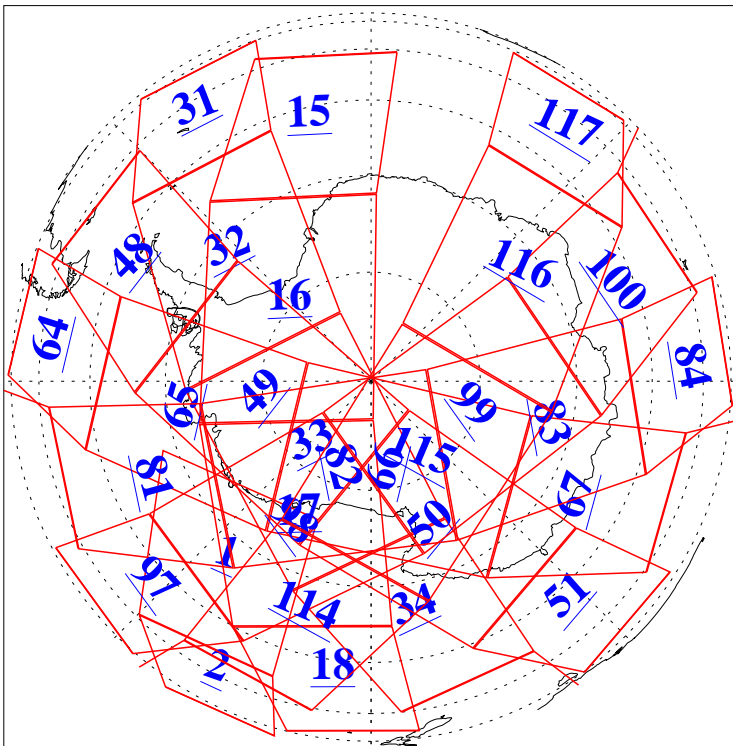

L1B Availability
 AMSU Granules: 240
 HSB Granules: 0
 AIRS Granules: 240

2 Feb 2020
 DoY 33
 Aqua Day 6483
 Granules: 1 to 120

Granules: 121 to 240

Legend: AMSU Available, *HSB Available*, *AIRS Available*

L1B Availability
AMSU Granules: 240
HSB Granules: 0
AIRS Granules: 240

2 Feb 2020
DoY 33
Aqua Day 6483

Ascending Granules

Descending Granules

Legend: AMSU Available, HSB Available, AIRS Available

L1B Availability
 AMSU Granules: 240
 HSB Granules: 0
 AIRS Granules: 240

2 Feb 2020
 DoY 33
 Aqua Day 6483

Northern Hemisphere Granules

Southern Hemisphere Granules

Legend: AMSU Available, *HSB Available*, **AIRS Available**