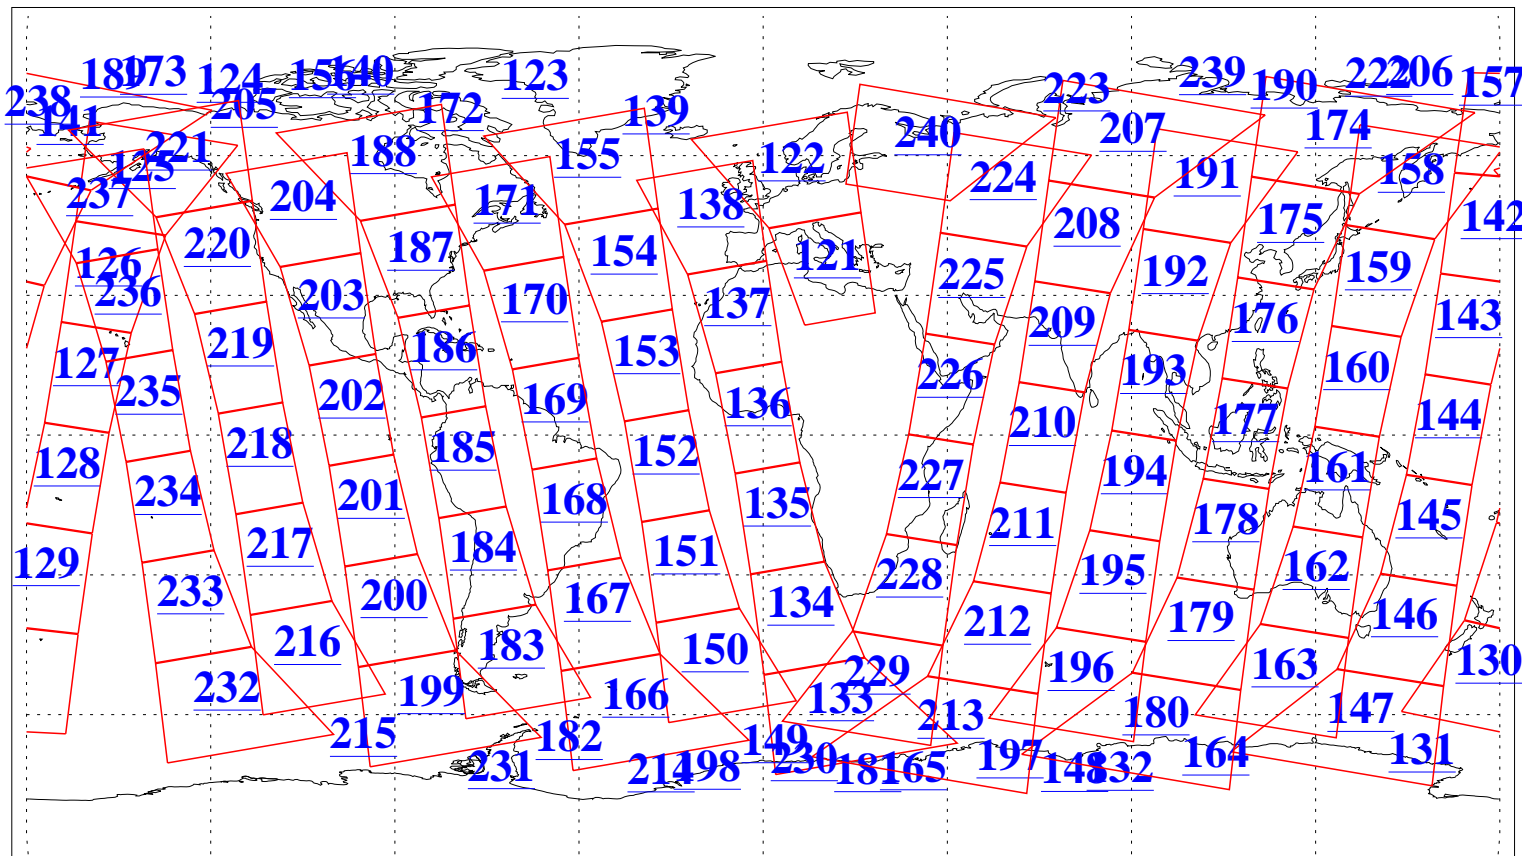

L1B Availability
 AMSU Granules: 240
 HSB Granules: 0
 AIRS Granules: 240

2 Feb 2020
 DoY 33
 Aqua Day 6483
 Granules: 1 to 120

Granules: 121 to 240

Legend: AMSU Available, *HSB Available*, *AIRS Available*

L1B Availability
AMSU Granules: 240
HSB Granules: 0
AIRS Granules: 240

2 Feb 2020
DoY 33
Aqua Day 6483

Ascending Granules

Descending Granules

Legend: AMSU Available, HSB Available, AIRS Available

L1B Availability
 AMSU Granules: 240
 HSB Granules: 0
 AIRS Granules: 240

2 Feb 2020
 DoY 33
 Aqua Day 6483

Northern Hemisphere Granules

Southern Hemisphere Granules

Legend: AMSU Available, *HSB Available*, **AIRS Available**