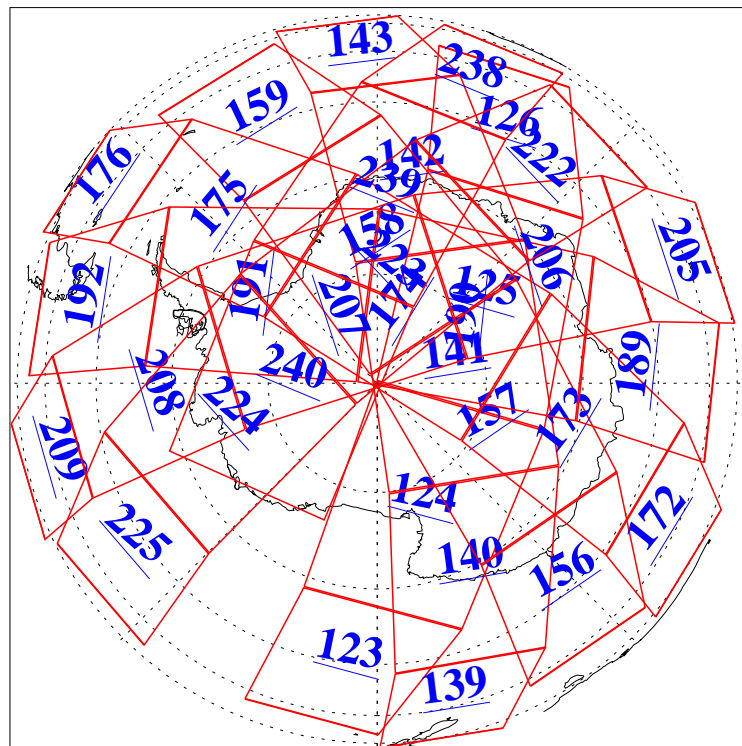

L1B Availability
AMSU Granules: 240
HSB Granules: 0
AIRS Granules: 240

1 Feb 2020
DoY 32
Aqua Day 6482
Granules: 1 to 120

Granules: 121 to 240

Legend: AMSU Available, *HSB Available*, *AIRS Available*

L1B Availability
AMSU Granules: 240
HSB Granules: 0
AIRS Granules: 240

1 Feb 2020
DoY 32
Aqua Day 6482

Ascending Granules

Descending Granules

Legend: AMSU Available, *HSB Available*, *AIRS Available*

L1B Availability
 AMSU Granules: 240
 HSB Granules: 0
 AIRS Granules: 240

1 Feb 2020
 DoY 32
 Aqua Day 6482

Northern Hemisphere Granules

Southern Hemisphere Granules

Legend: AMSU Available, HSB Available, AIRS Available