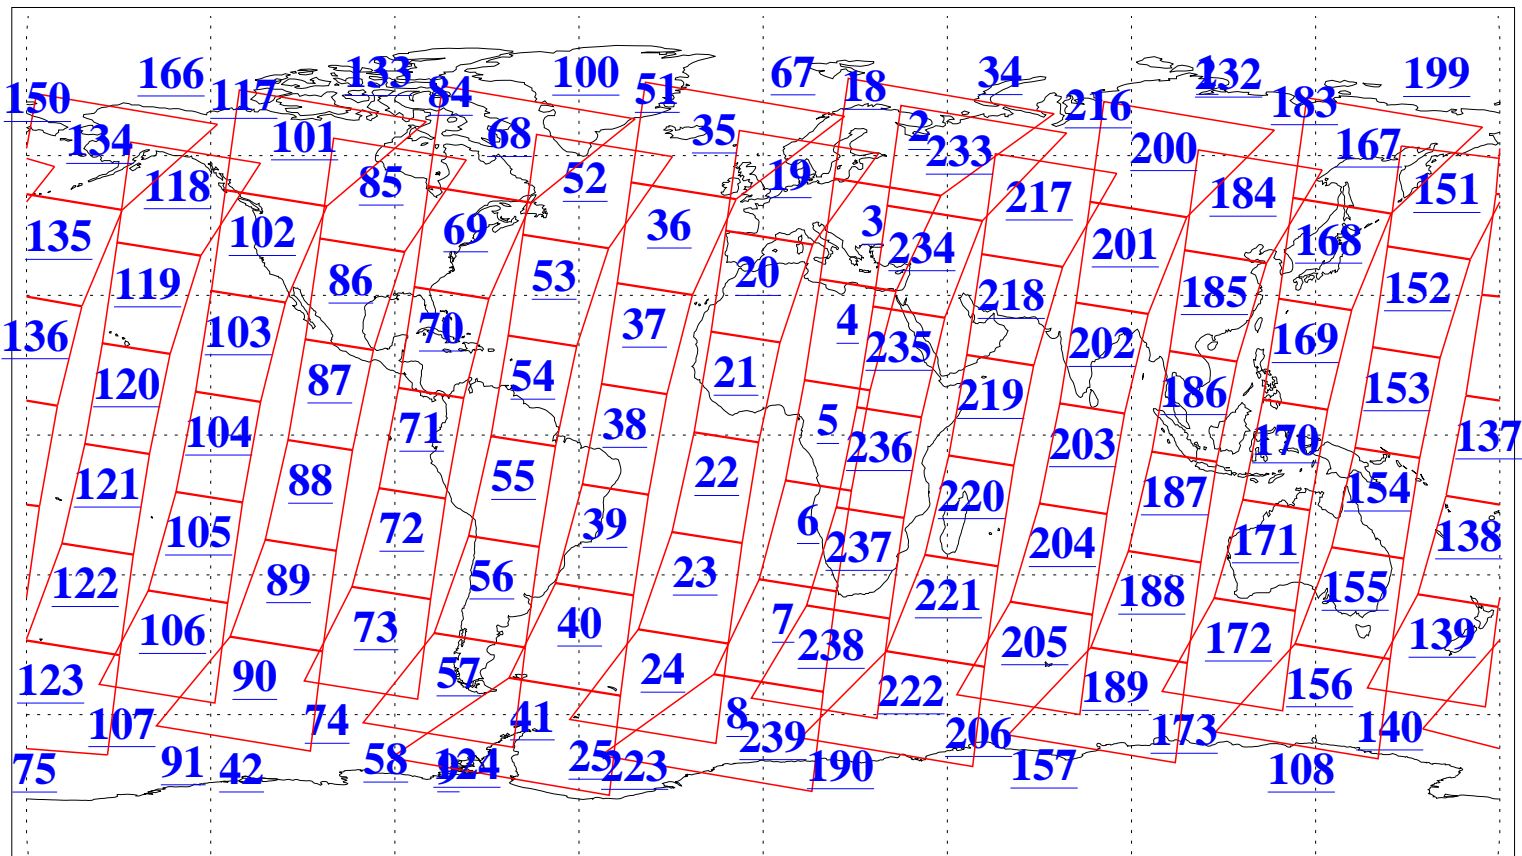

L1B Availability
AMSU Granules: 240
HSB Granules: 0
AIRS Granules: 240

1 Feb 2020
DoY 32
Aqua Day 6482
Granules: 1 to 120

Granules: 121 to 240

Legend: AMSU Available, *HSB Available*, *AIRS Available*

L1B Availability
AMSU Granules: 240
HSB Granules: 0
AIRS Granules: 240

1 Feb 2020
DoY 32
Aqua Day 6482

Ascending Granules

Descending Granules

Legend: AMSU Available, *HSB Available*, *AIRS Available*

L1B Availability
 AMSU Granules: 240
 HSB Granules: 0
 AIRS Granules: 240

1 Feb 2020
 DoY 32
 Aqua Day 6482

Northern Hemisphere Granules

Southern Hemisphere Granules

Legend: AMSU Available, HSB Available, AIRS Available