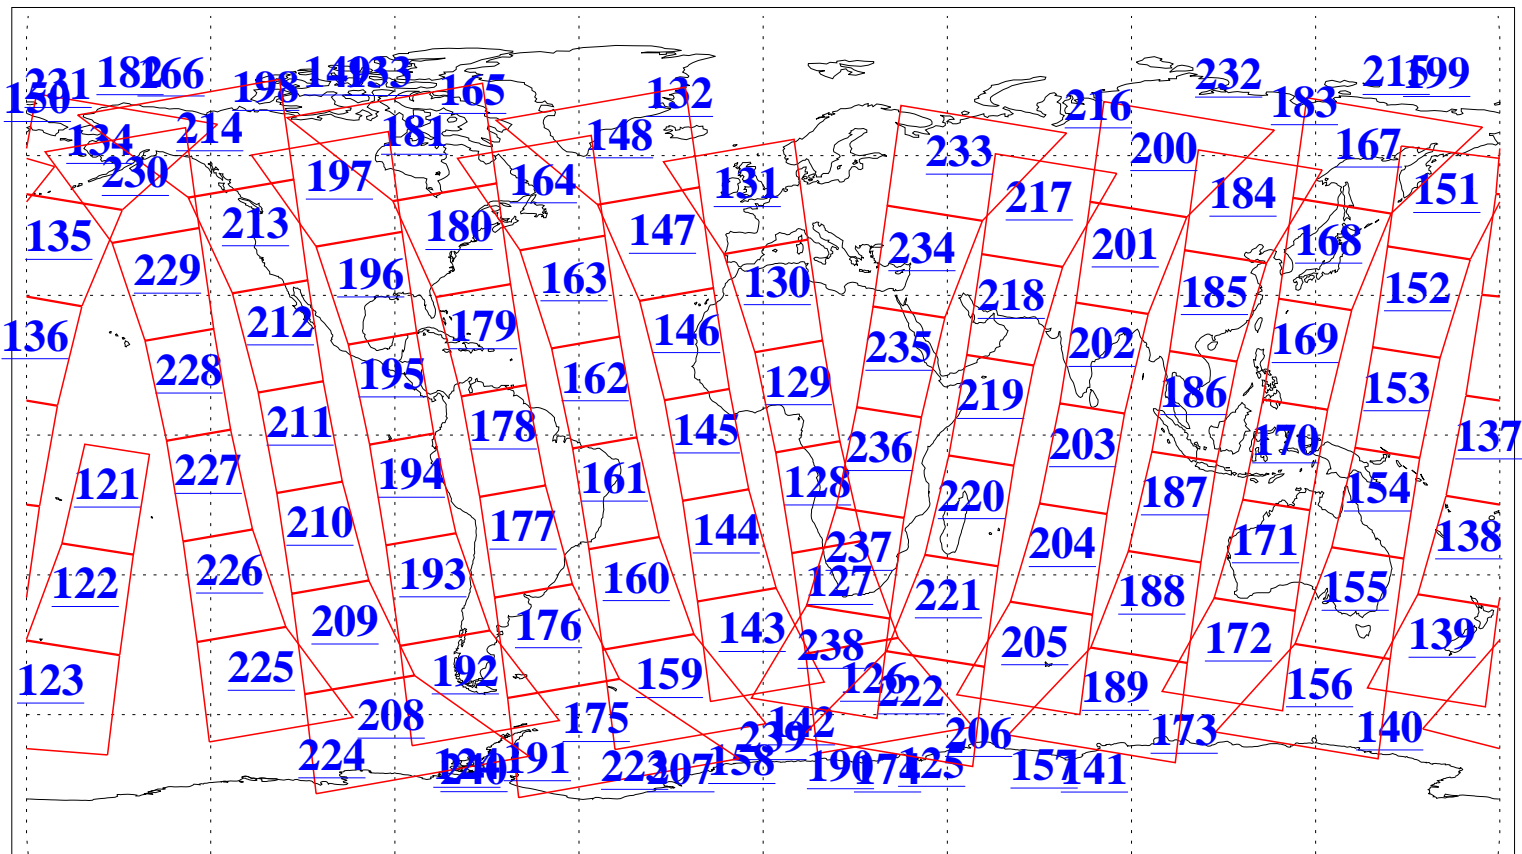

L1B Availability
AMSU Granules: 240
HSB Granules: 0
AIRS Granules: 240

1 Feb 2020
DoY 32
Aqua Day 6482
Granules: 1 to 120

Granules: 121 to 240

Legend: AMSU Available, *HSB Available*, *AIRS Available*

L1B Availability
AMSU Granules: 240
HSB Granules: 0
AIRS Granules: 240

1 Feb 2020
DoY 32
Aqua Day 6482

Ascending Granules

Descending Granules

Legend: AMSU Available, *HSB Available*, *AIRS Available*

L1B Availability
 AMSU Granules: 240
 HSB Granules: 0
 AIRS Granules: 240

1 Feb 2020
 DoY 32
 Aqua Day 6482

Northern Hemisphere Granules

Southern Hemisphere Granules

Legend: AMSU Available, HSB Available, AIRS Available