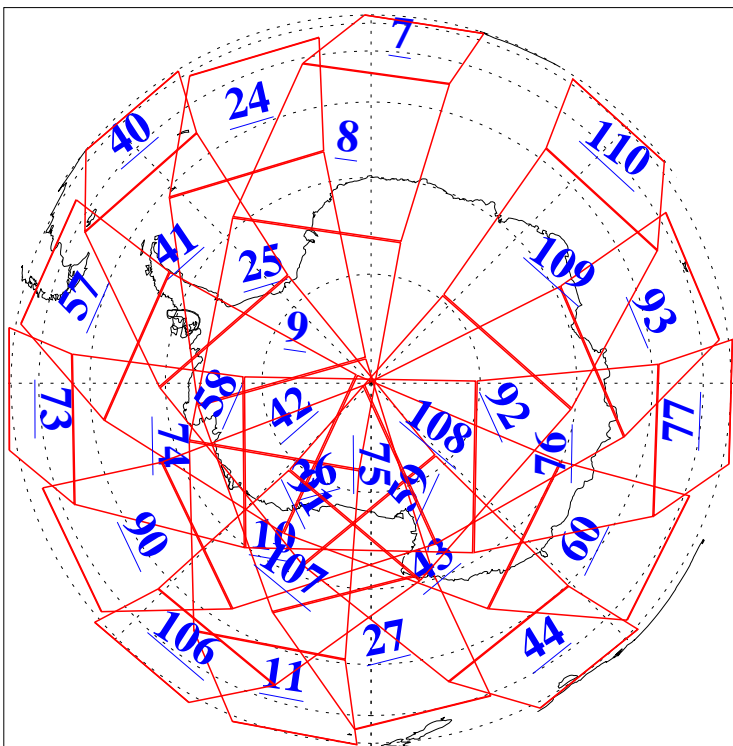

L1B Availability
AMSU Granules: 240
HSB Granules: 0
AIRS Granules: 240

1 Feb 2020
DoY 32
Aqua Day 6482
Granules: 1 to 120

Granules: 121 to 240

Legend: AMSU Available, *HSB Available*, *AIRS Available*

L1B Availability
AMSU Granules: 240
HSB Granules: 0
AIRS Granules: 240

1 Feb 2020
DoY 32
Aqua Day 6482

Ascending Granules

Descending Granules

Legend: AMSU Available, *HSB Available*, *AIRS Available*

L1B Availability
 AMSU Granules: 240
 HSB Granules: 0
 AIRS Granules: 240

1 Feb 2020
 DoY 32
 Aqua Day 6482

Northern Hemisphere Granules

Southern Hemisphere Granules

Legend: AMSU Available, HSB Available, AIRS Available