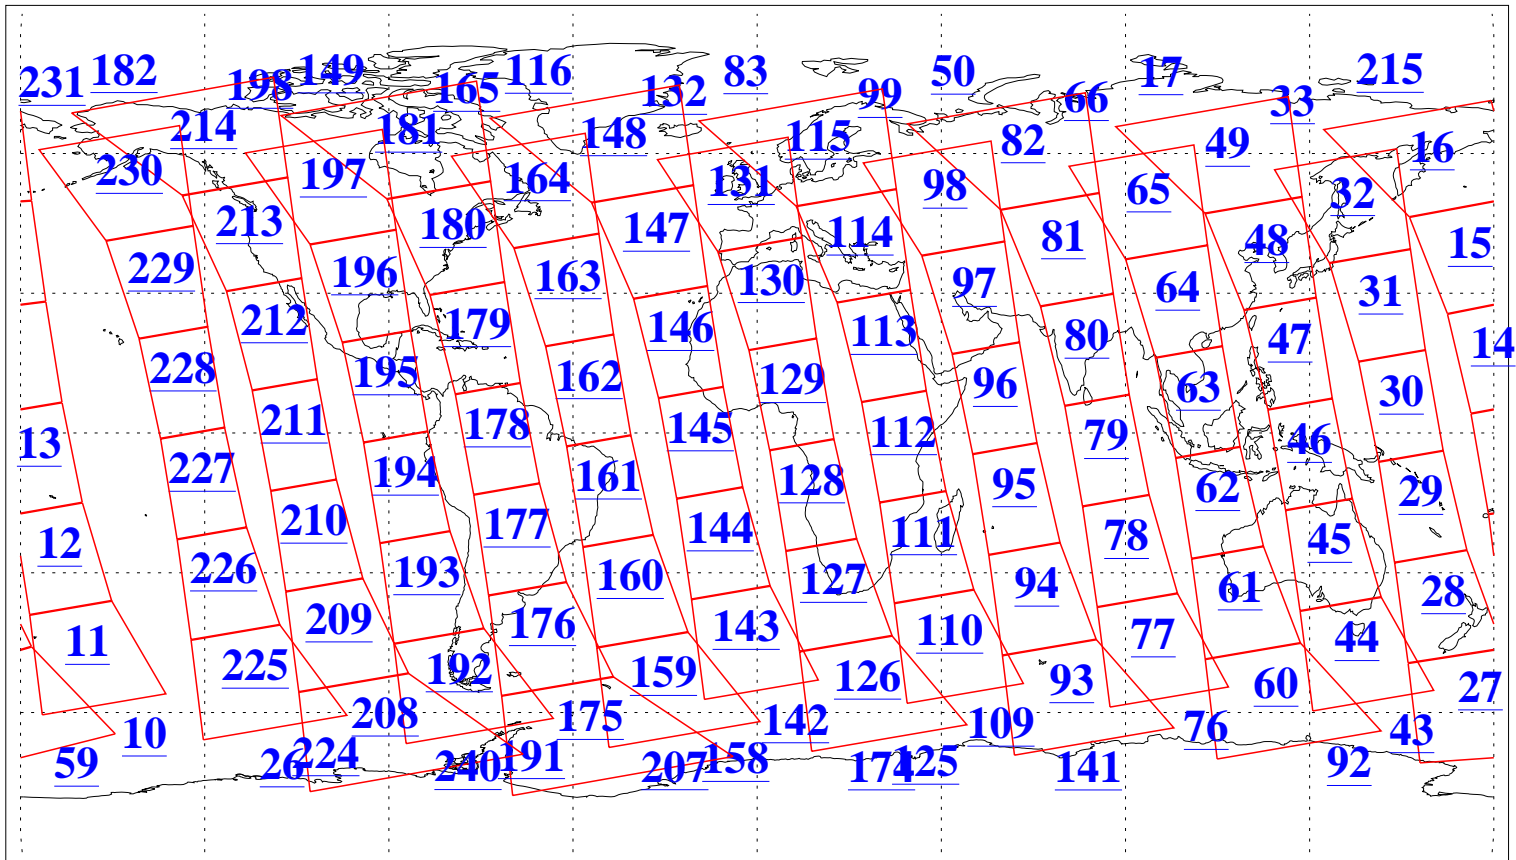

L1B Availability
AMSU Granules: 240
HSB Granules: 0
AIRS Granules: 240

1 Feb 2020
DoY 32
Aqua Day 6482
Granules: 1 to 120

Granules: 121 to 240

Legend: AMSU Available, *HSB Available*, *AIRS Available*

L1B Availability
AMSU Granules: 240
HSB Granules: 0
AIRS Granules: 240

1 Feb 2020
DoY 32
Aqua Day 6482

Ascending Granules

Descending Granules

Legend: AMSU Available, *HSB Available*, *AIRS Available*

L1B Availability
 AMSU Granules: 240
 HSB Granules: 0
 AIRS Granules: 240

1 Feb 2020
 DoY 32
 Aqua Day 6482

Northern Hemisphere Granules

Southern Hemisphere Granules

Legend: AMSU Available, HSB Available, AIRS Available