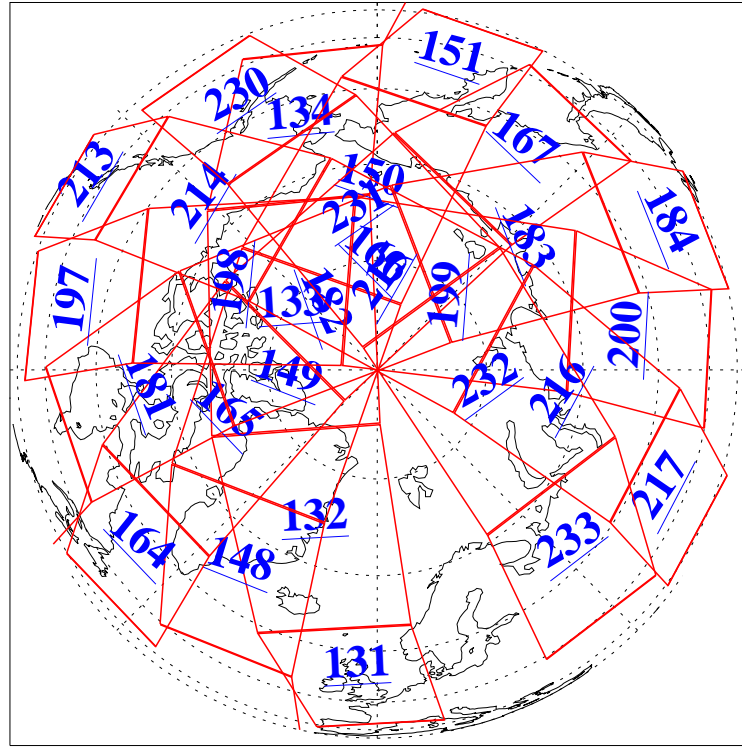

1 Feb 2020
DoY 32
Aqua Day 6482

Ascending Granules

Descending Granules

Legend: AMSU Available, *HSB Available*, *AIRS Available*

L1B Availability
 AMSU Granules: 240
 HSB Granules: 0
 AIRS Granules: 240

1 Feb 2020
 DoY 32
 Aqua Day 6482

Northern Hemisphere Granules

Southern Hemisphere Granules

Legend: AMSU Available, HSB Available, AIRS Available