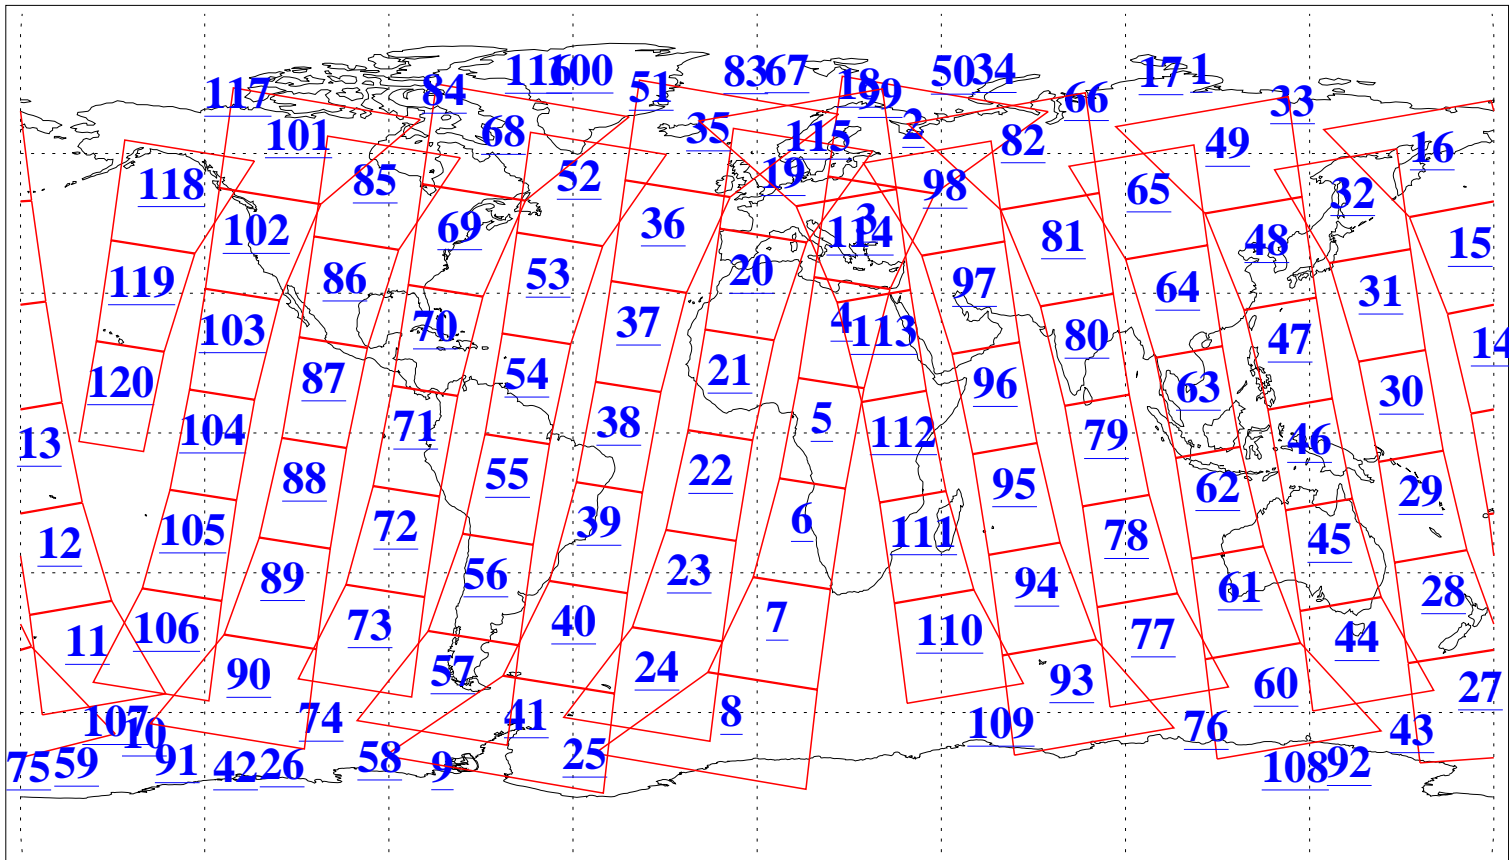

L1B Availability
AMSU Granules: 240
HSB Granules: 0
AIRS Granules: 240

1 Feb 2020
DoY 32
Aqua Day 6482
Granules: 1 to 120

Granules: 121 to 240

Legend: AMSU Available, *HSB Available*, *AIRS Available*

L1B Availability
AMSU Granules: 240
HSB Granules: 0
AIRS Granules: 240

1 Feb 2020
DoY 32
Aqua Day 6482

Ascending Granules

Descending Granules

Legend: AMSU Available, *HSB Available*, *AIRS Available*

L1B Availability
 AMSU Granules: 240
 HSB Granules: 0
 AIRS Granules: 240

1 Feb 2020
 DoY 32
 Aqua Day 6482

Northern Hemisphere Granules

Southern Hemisphere Granules

Legend: AMSU Available, HSB Available, AIRS Available