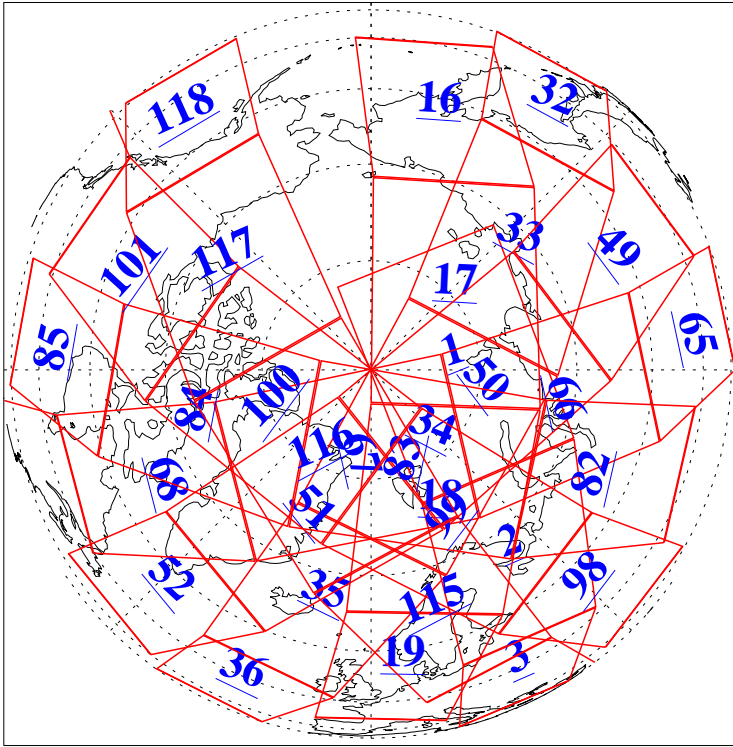

L1B Availability
AMSU Granules: 240
HSB Granules: 0
AIRS Granules: 240

1 Feb 2020
DoY 32
Aqua Day 6482
Granules: 1 to 120

Granules: 121 to 240

Legend: AMSU Available, *HSB Available*, *AIRS Available*

L1B Availability
AMSU Granules: 240
HSB Granules: 0
AIRS Granules: 240

1 Feb 2020
DoY 32
Aqua Day 6482

Ascending Granules

Descending Granules

Legend: AMSU Available, *HSB Available*, *AIRS Available*

L1B Availability
 AMSU Granules: 240
 HSB Granules: 0
 AIRS Granules: 240

1 Feb 2020
 DoY 32
 Aqua Day 6482

Northern Hemisphere Granules

Southern Hemisphere Granules

Legend: AMSU Available, HSB Available, AIRS Available