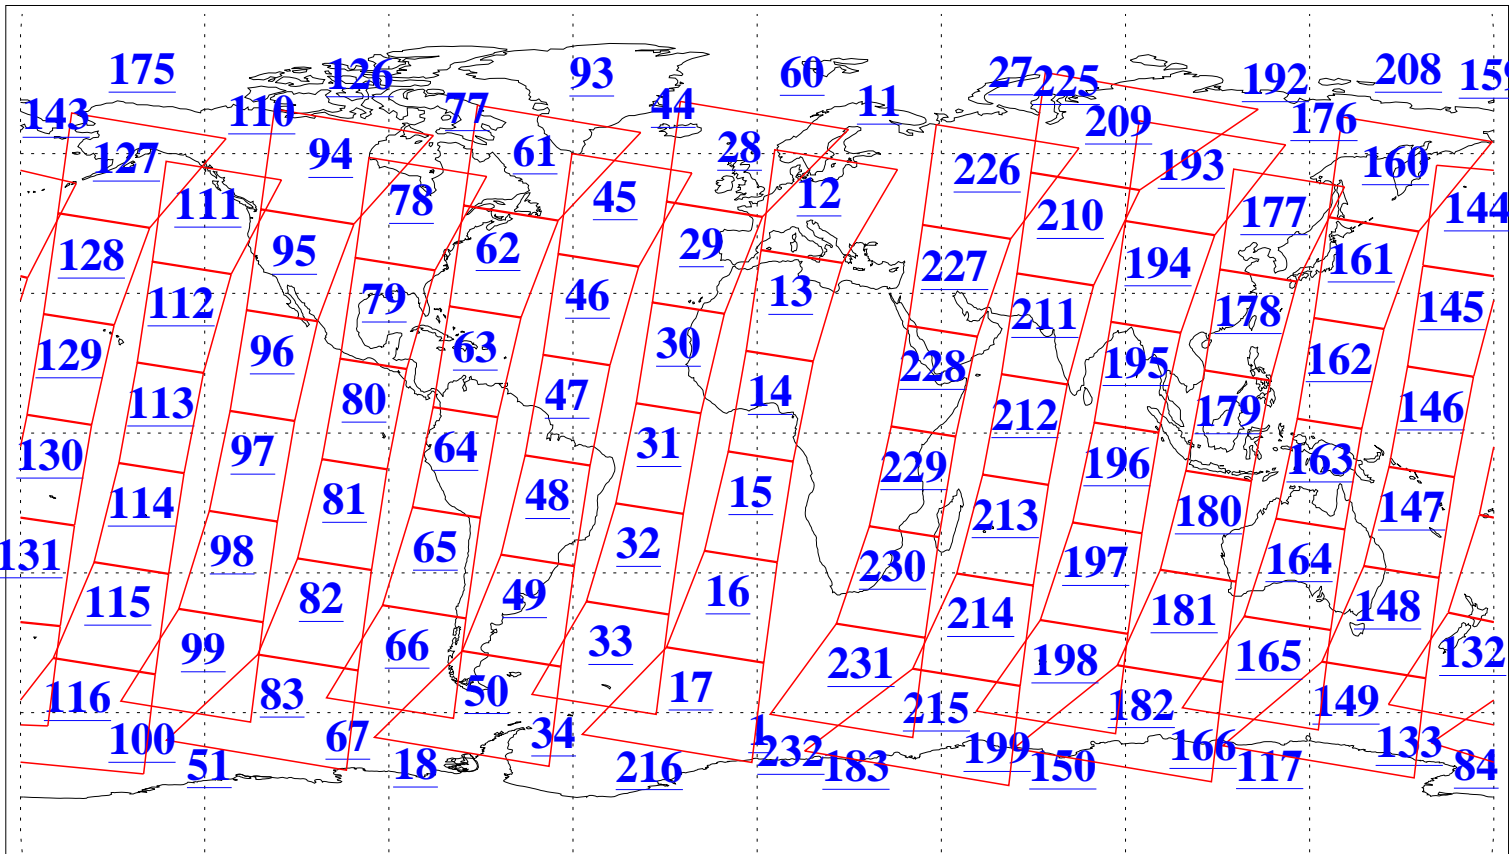

L1B Availability
AMSU Granules: 239
HSB Granules: 0
AIRS Granules: 240

31 Jan 2020
DoY 31
Aqua Day 6481
Granules: 1 to 120

Granules: 121 to 240

Legend: AMSU Available, *HSB Available*, *AIRS Available*

L1B Availability
 AMSU Granules: 239
 HSB Granules: 0
 AIRS Granules: 240

31 Jan 2020
 DoY 31
 Aqua Day 6481
 Ascending Granules

Descending Granules

Legend: AMSU Available, HSB Available, AIRS Available

L1B Availability
 AMSU Granules: 239
 HSB Granules: 0
 AIRS Granules: 240

31 Jan 2020
 DoY 31
 Aqua Day 6481

Northern Hemisphere Granules

Southern Hemisphere Granules

Legend: AMSU Available, HSB Available, **AIRS Available**