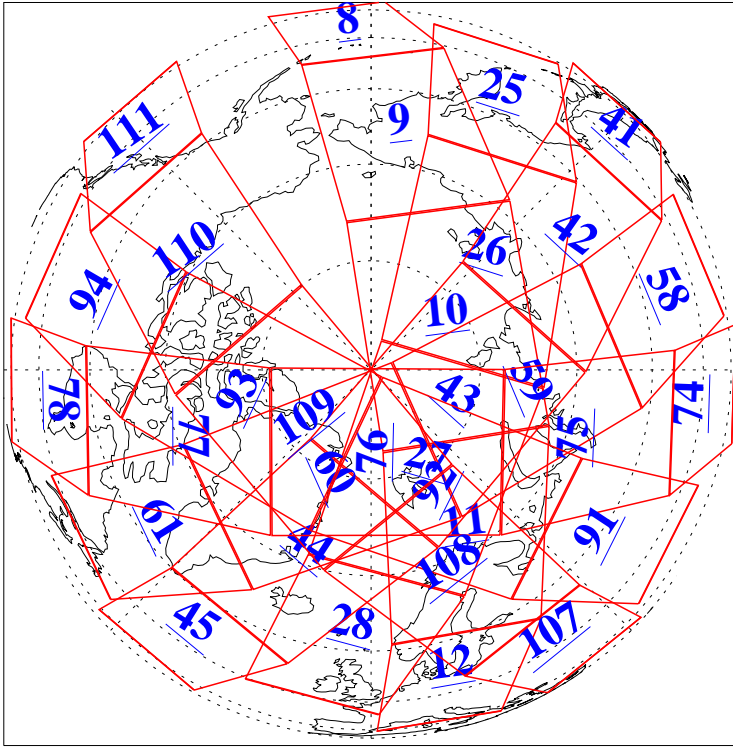

L1B Availability
AMSU Granules: 239
HSB Granules: 0
AIRS Granules: 240

31 Jan 2020
DoY 31
Aqua Day 6481
Granules: 1 to 120

Granules: 121 to 240

Legend: AMSU Available, *HSB Available*, *AIRS Available*

L1B Availability
 AMSU Granules: 239
 HSB Granules: 0
 AIRS Granules: 240

31 Jan 2020
 DoY 31
 Aqua Day 6481
 Ascending Granules

Descending Granules

Legend: AMSU Available, HSB Available, AIRS Available

L1B Availability
 AMSU Granules: 239
 HSB Granules: 0
 AIRS Granules: 240

31 Jan 2020
 DoY 31
 Aqua Day 6481

Northern Hemisphere Granules

Southern Hemisphere Granules

Legend: AMSU Available, HSB Available, **AIRS Available**