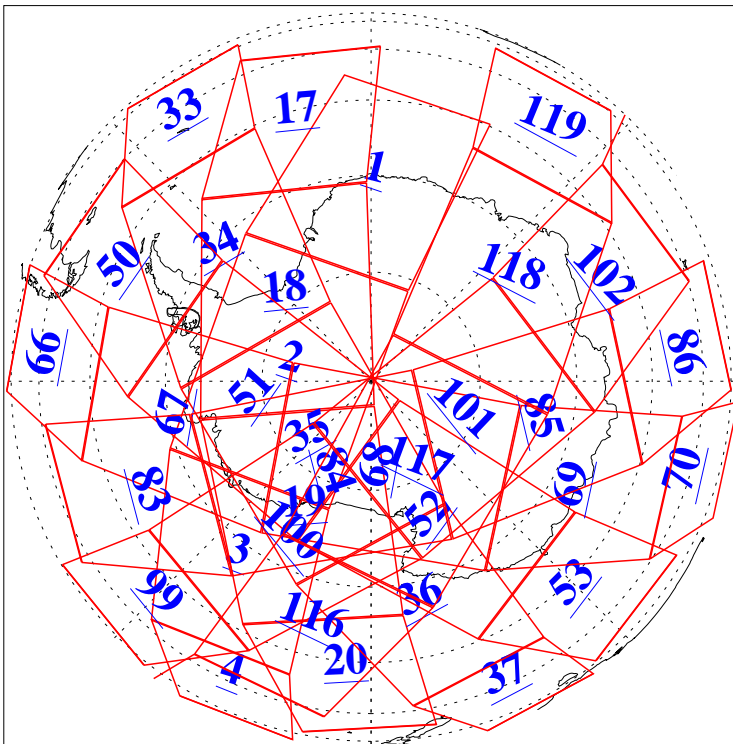

L1B Availability
AMSU Granules: 239
HSB Granules: 0
AIRS Granules: 240

31 Jan 2020
DoY 31
Aqua Day 6481
Granules: 1 to 120

Granules: 121 to 240

Legend: AMSU Available, *HSB Available*, *AIRS Available*

L1B Availability
 AMSU Granules: 239
 HSB Granules: 0
 AIRS Granules: 240

31 Jan 2020
 DoY 31
 Aqua Day 6481
 Ascending Granules

Descending Granules

Legend: AMSU Available, HSB Available, AIRS Available

L1B Availability
 AMSU Granules: 239
 HSB Granules: 0
 AIRS Granules: 240

31 Jan 2020
 DoY 31
 Aqua Day 6481

Northern Hemisphere Granules

Southern Hemisphere Granules

Legend: AMSU Available, HSB Available, **AIRS Available**