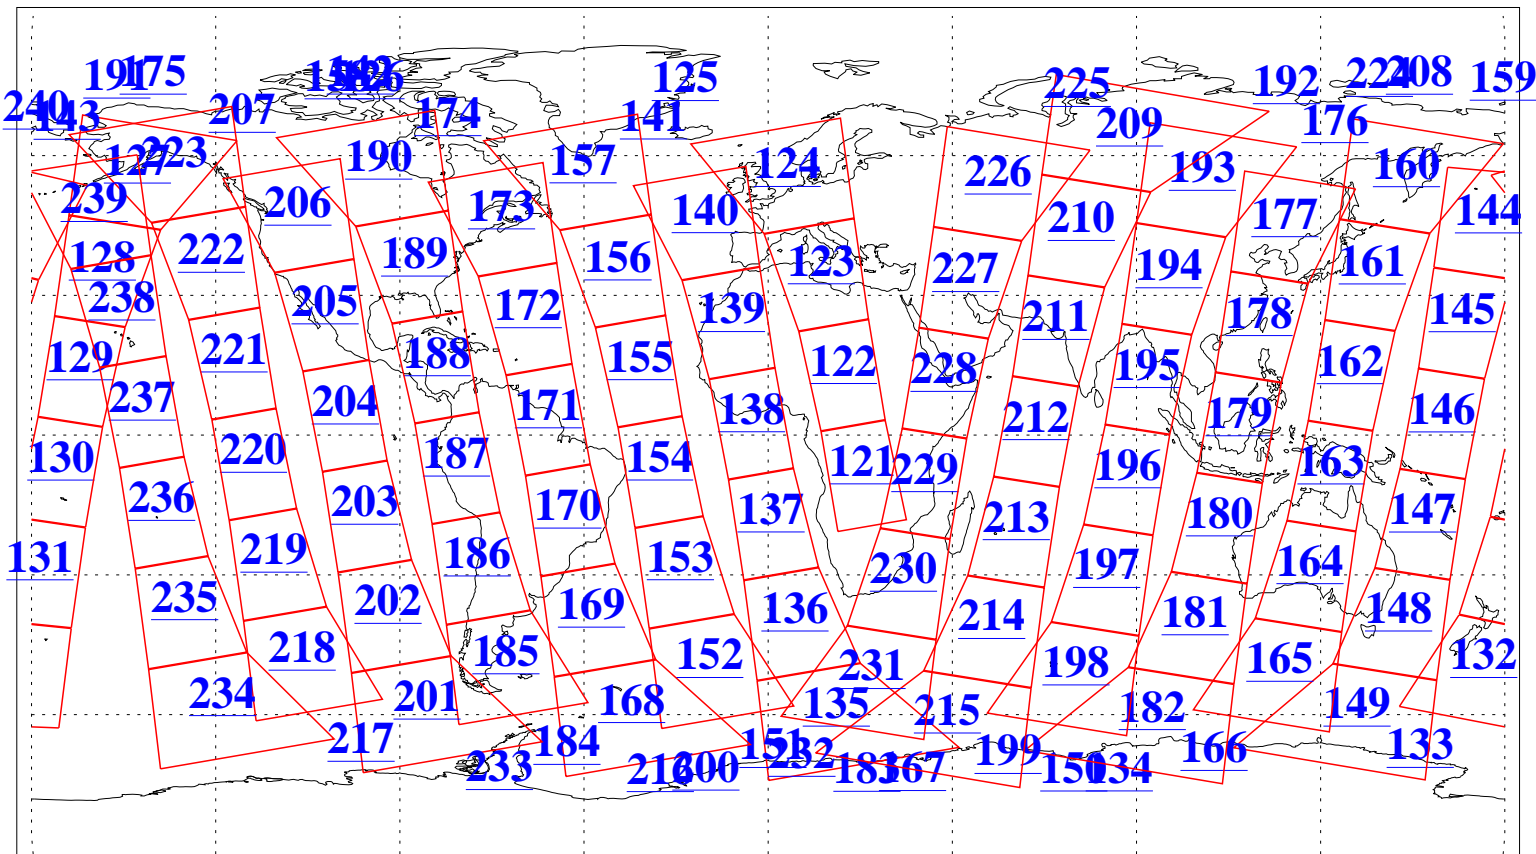

L1B Availability
AMSU Granules: 239
HSB Granules: 0
AIRS Granules: 240

31 Jan 2020
DoY 31
Aqua Day 6481
Granules: 1 to 120

Granules: 121 to 240

Legend: AMSU Available, *HSB Available*, *AIRS Available*

L1B Availability
 AMSU Granules: 239
 HSB Granules: 0
 AIRS Granules: 240

31 Jan 2020
 DoY 31
 Aqua Day 6481
 Ascending Granules

Descending Granules

Legend: AMSU Available, HSB Available, AIRS Available

L1B Availability
 AMSU Granules: 239
 HSB Granules: 0
 AIRS Granules: 240

31 Jan 2020
 DoY 31
 Aqua Day 6481

Northern Hemisphere Granules

Southern Hemisphere Granules

Legend: AMSU Available, HSB Available, **AIRS Available**