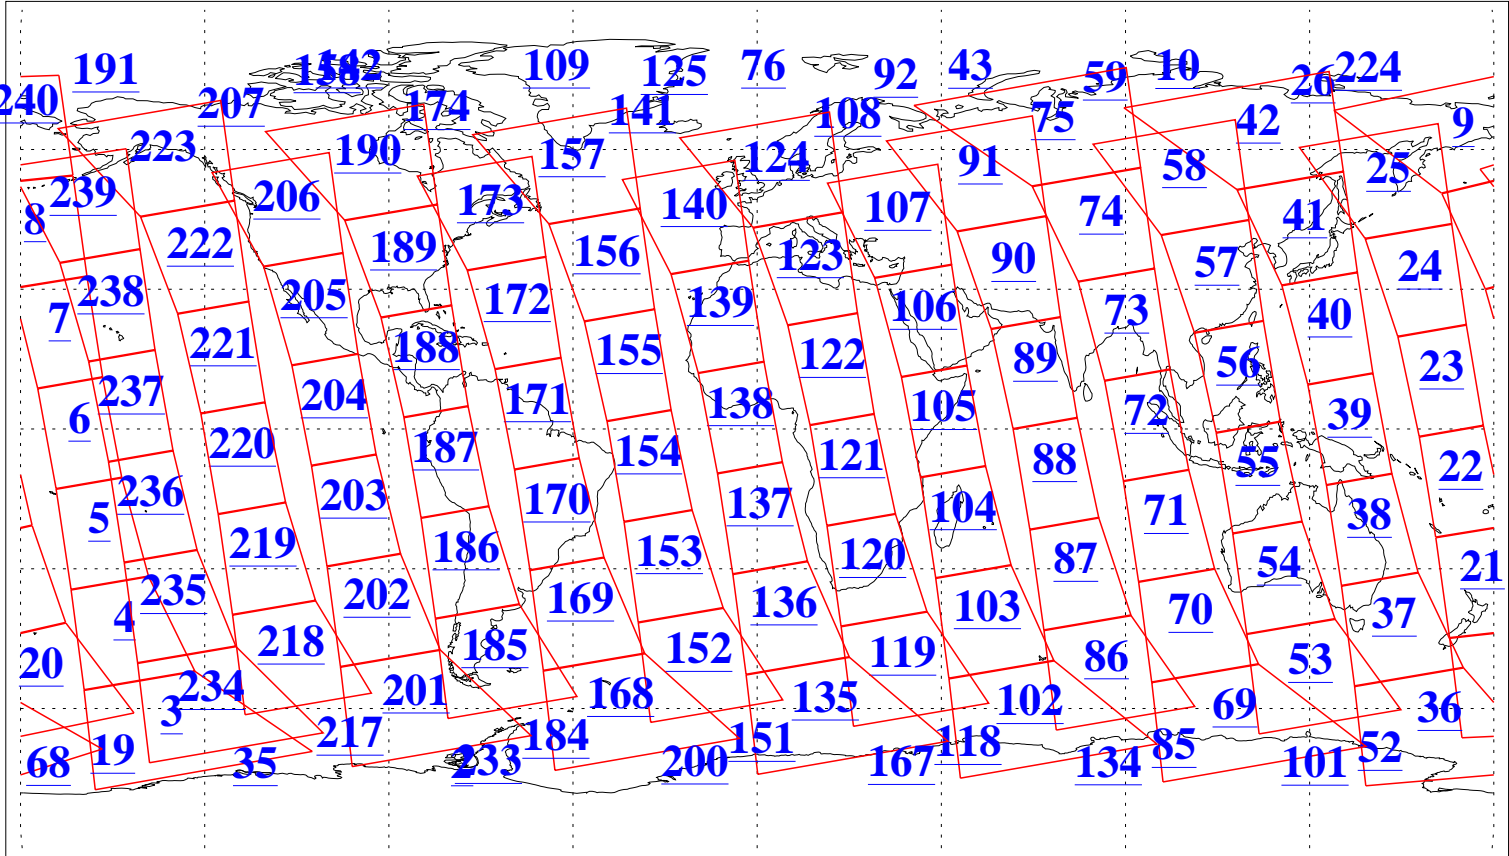

L1B Availability
AMSU Granules: 239
HSB Granules: 0
AIRS Granules: 240

31 Jan 2020
DoY 31
Aqua Day 6481
Granules: 1 to 120

Granules: 121 to 240

Legend: AMSU Available, *HSB Available*, *AIRS Available*

L1B Availability
 AMSU Granules: 239
 HSB Granules: 0
 AIRS Granules: 240

31 Jan 2020
 DoY 31
 Aqua Day 6481
 Ascending Granules

Descending Granules

Legend: AMSU Available, HSB Available, AIRS Available

L1B Availability
 AMSU Granules: 239
 HSB Granules: 0
 AIRS Granules: 240

31 Jan 2020
 DoY 31
 Aqua Day 6481

Northern Hemisphere Granules

Southern Hemisphere Granules

Legend: AMSU Available, HSB Available, **AIRS Available**