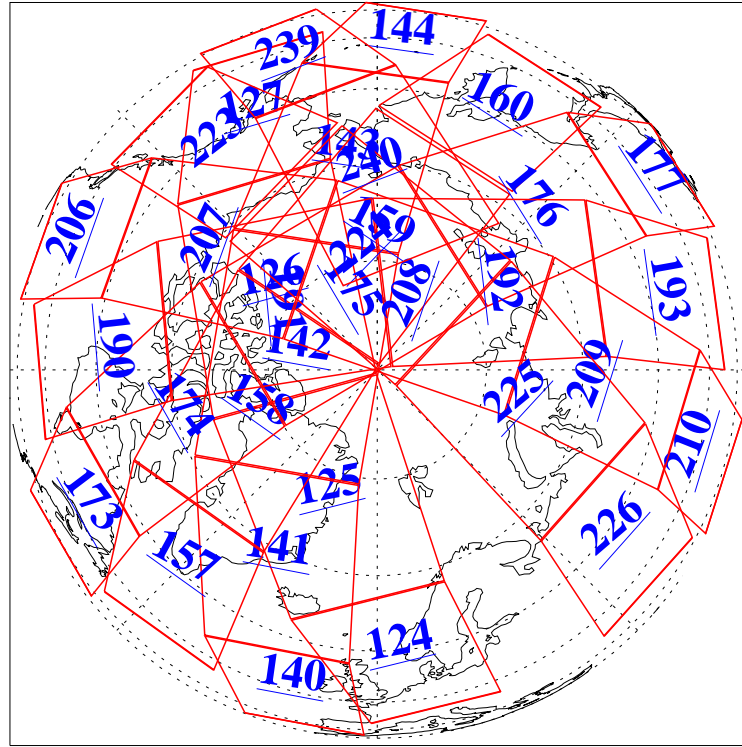

31 Jan 2020
 DoY 31
 Aqua Day 6481
 Ascending Granules

Descending Granules

Legend: AMSU Available, HSB Available, AIRS Available

L1B Availability
 AMSU Granules: 239
 HSB Granules: 0
 AIRS Granules: 240

31 Jan 2020
 DoY 31
 Aqua Day 6481

Northern Hemisphere Granules

Southern Hemisphere Granules

Legend: AMSU Available, HSB Available, **AIRS Available**