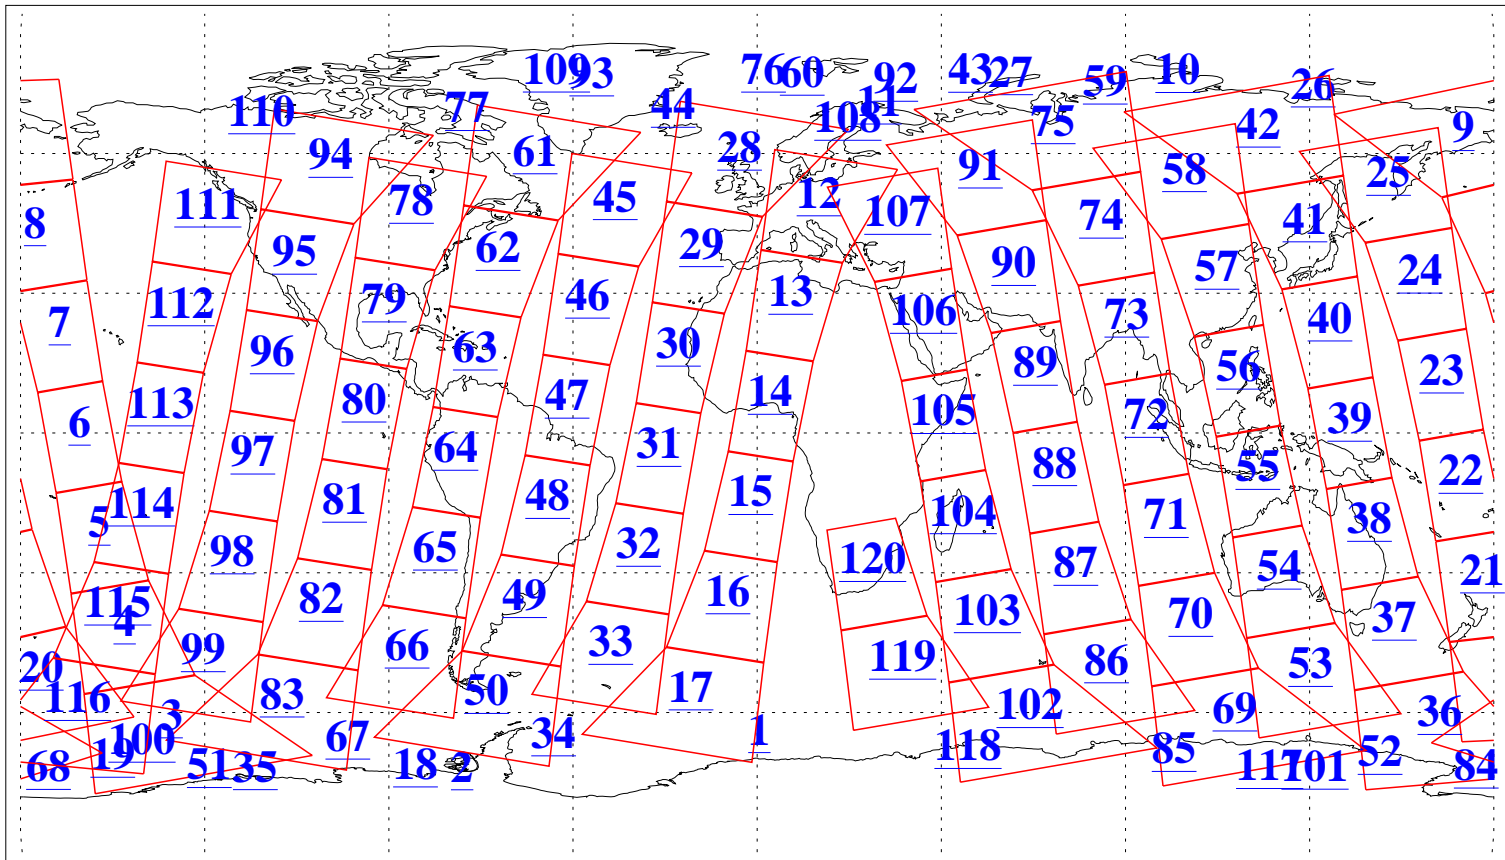

L1B Availability
AMSU Granules: 239
HSB Granules: 0
AIRS Granules: 240

31 Jan 2020
DoY 31
Aqua Day 6481
Granules: 1 to 120

Granules: 121 to 240

Legend: AMSU Available, *HSB Available*, *AIRS Available*

L1B Availability
 AMSU Granules: 239
 HSB Granules: 0
 AIRS Granules: 240

31 Jan 2020
 DoY 31
 Aqua Day 6481
 Ascending Granules

Descending Granules

Legend: AMSU Available, HSB Available, AIRS Available

L1B Availability
 AMSU Granules: 239
 HSB Granules: 0
 AIRS Granules: 240

31 Jan 2020
 DoY 31
 Aqua Day 6481

Northern Hemisphere Granules

Southern Hemisphere Granules

Legend: AMSU Available, HSB Available, **AIRS Available**