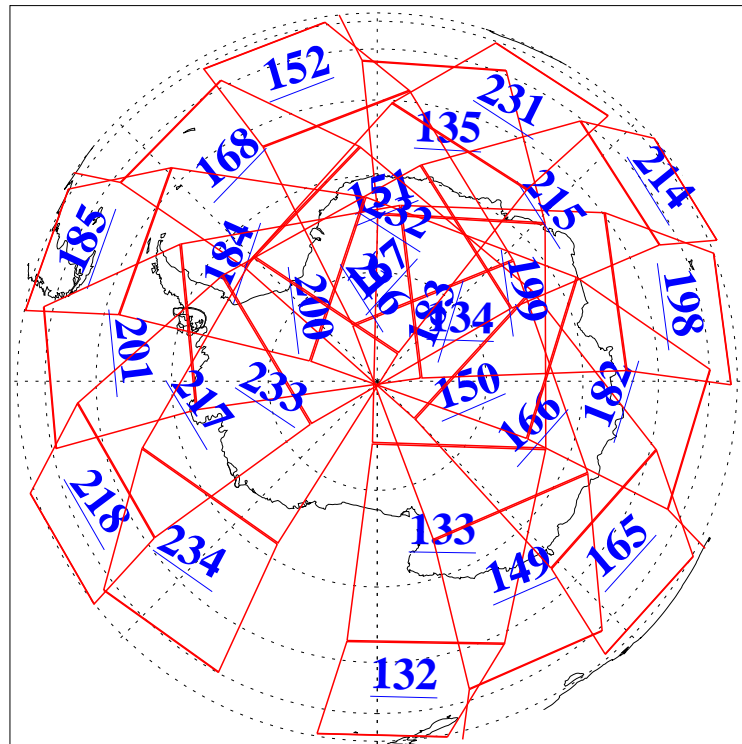

L1B Availability
AMSU Granules: 239
HSB Granules: 0
AIRS Granules: 240

31 Jan 2020
DoY 31
Aqua Day 6481
Granules: 1 to 120

Granules: 121 to 240

Legend: AMSU Available, *HSB Available*, *AIRS Available*

L1B Availability
 AMSU Granules: 239
 HSB Granules: 0
 AIRS Granules: 240

31 Jan 2020
 DoY 31
 Aqua Day 6481
 Ascending Granules

Descending Granules

Legend: AMSU Available, HSB Available, AIRS Available

L1B Availability
 AMSU Granules: 239
 HSB Granules: 0
 AIRS Granules: 240

31 Jan 2020
 DoY 31
 Aqua Day 6481

Northern Hemisphere Granules

Southern Hemisphere Granules

Legend: AMSU Available, HSB Available, **AIRS Available**