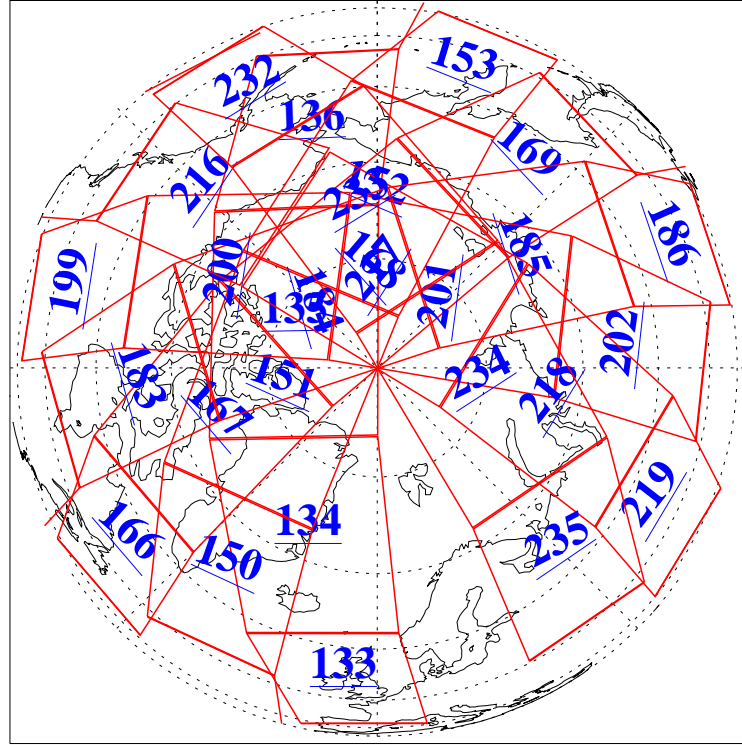

L1B Availability
 AMSU Granules: 240
 HSB Granules: 0
 AIRS Granules: 240

30 Jan 2020
 DoY 30
 Aqua Day 6480
 Ascending Granules

Descending Granules

Legend: AMSU Available, *HSB Available*, AIRS Available

L1B Availability
 AMSU Granules: 240
 HSB Granules: 0
 AIRS Granules: 240

30 Jan 2020
 DoY 30
 Aqua Day 6480

Northern Hemisphere Granules

Southern Hemisphere Granules

Legend: AMSU Available, HSB Available, AIRS Available