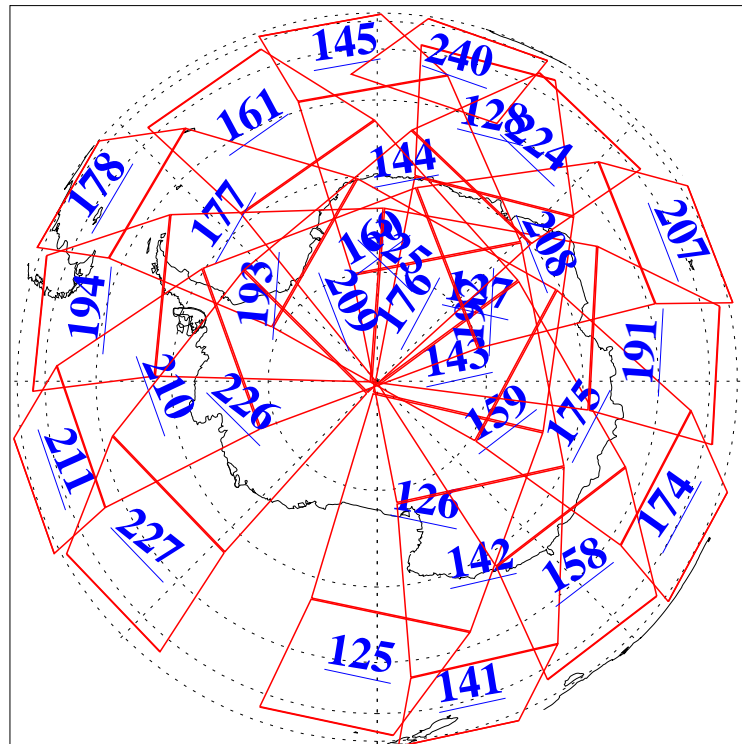

L1B Availability
AMSU Granules: 240
HSB Granules: 0
AIRS Granules: 240

30 Jan 2020
DoY 30
Aqua Day 6480
Granules: 1 to 120

Granules: 121 to 240

Legend: AMSU Available, *HSB Available*, **AIRS Available**

L1B Availability
 AMSU Granules: 240
 HSB Granules: 0
 AIRS Granules: 240

30 Jan 2020
 DoY 30
 Aqua Day 6480
 Ascending Granules

Descending Granules

Legend: AMSU Available, *HSB Available*, AIRS Available

L1B Availability
 AMSU Granules: 240
 HSB Granules: 0
 AIRS Granules: 240

30 Jan 2020
 DoY 30
 Aqua Day 6480

Northern Hemisphere Granules

Southern Hemisphere Granules

Legend: AMSU Available, HSB Available, AIRS Available