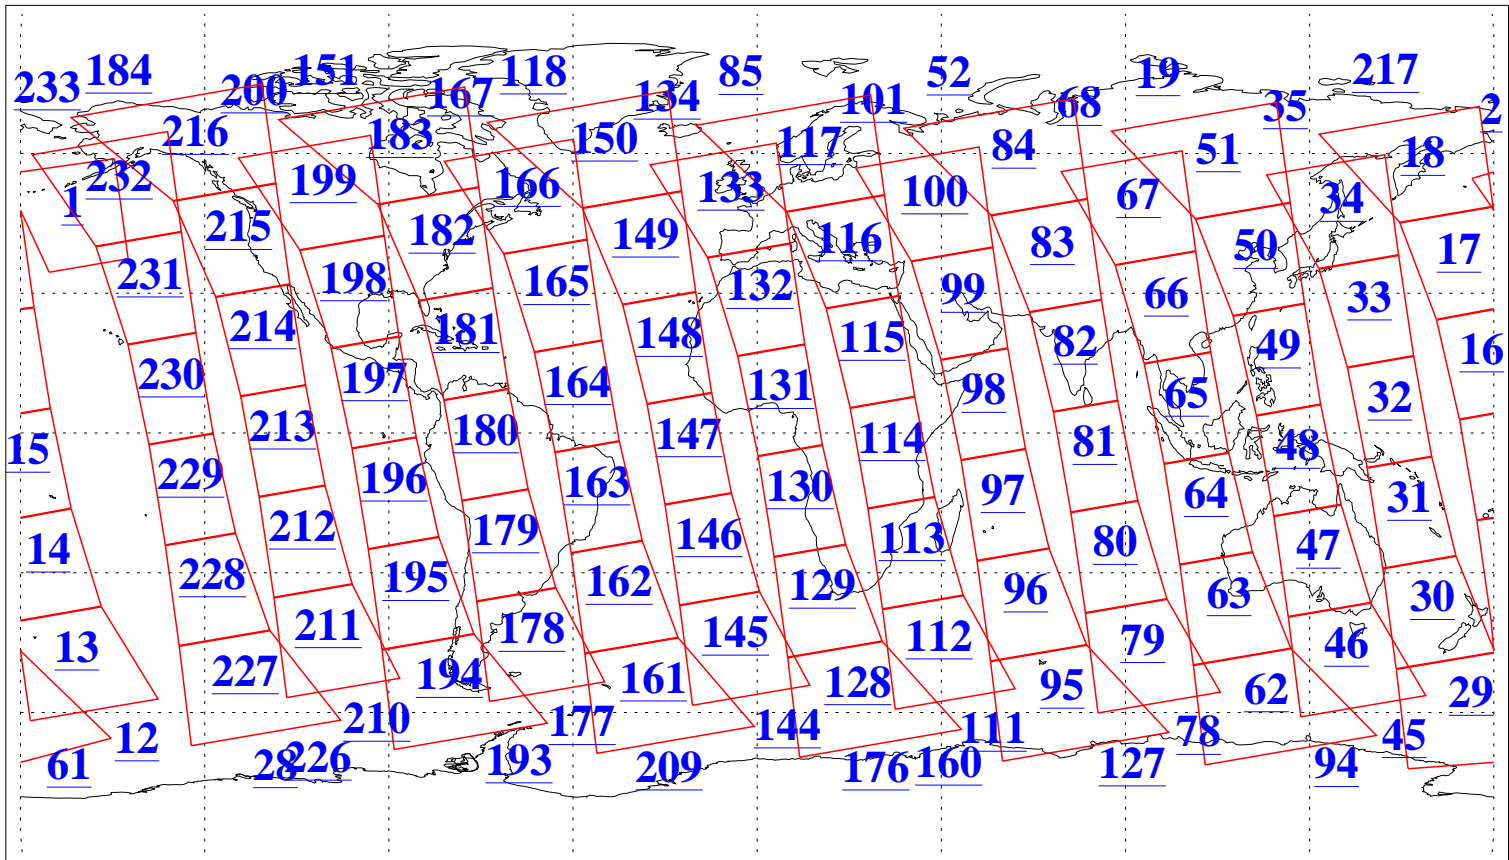

L1B Availability
AMSU Granules: 240
HSB Granules: 0
AIRS Granules: 240

30 Jan 2020
DoY 30
Aqua Day 6480
Granules: 1 to 120

Granules: 121 to 240

Legend: AMSU Available, *HSB Available*, **AIRS Available**

L1B Availability
 AMSU Granules: 240
 HSB Granules: 0
 AIRS Granules: 240

30 Jan 2020
 DoY 30
 Aqua Day 6480
 Ascending Granules

Descending Granules

Legend: AMSU Available, *HSB Available*, AIRS Available

L1B Availability
 AMSU Granules: 240
 HSB Granules: 0
 AIRS Granules: 240

30 Jan 2020
 DoY 30
 Aqua Day 6480

Northern Hemisphere Granules

Southern Hemisphere Granules

Legend: AMSU Available, HSB Available, AIRS Available