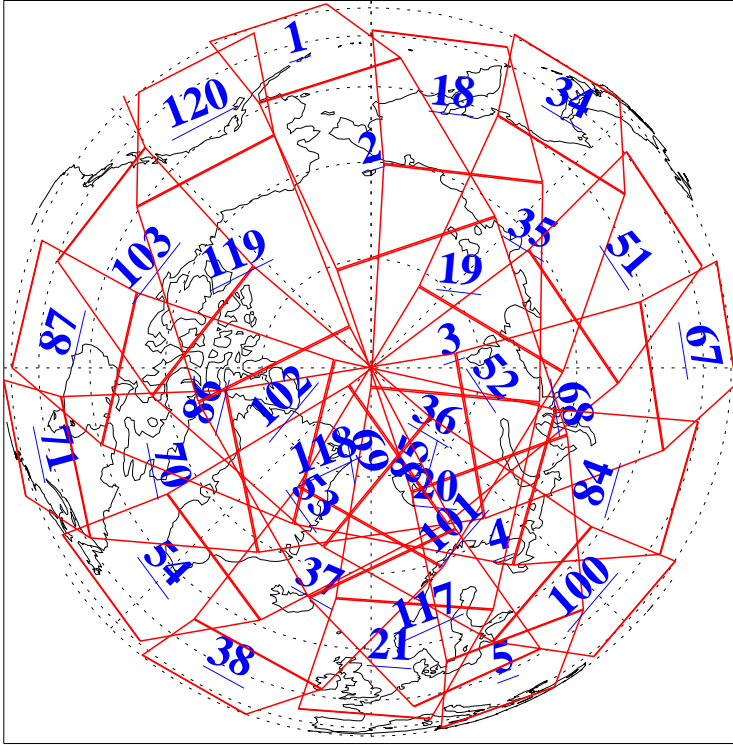

L1B Availability
AMSU Granules: 240
HSB Granules: 0
AIRS Granules: 240

30 Jan 2020
DoY 30
Aqua Day 6480
Granules: 1 to 120

Granules: 121 to 240

Legend: AMSU Available, *HSB Available*, **AIRS Available**

L1B Availability
 AMSU Granules: 240
 HSB Granules: 0
 AIRS Granules: 240

30 Jan 2020
 DoY 30
 Aqua Day 6480
 Ascending Granules

Descending Granules

Legend: AMSU Available, *HSB Available*, AIRS Available

L1B Availability
 AMSU Granules: 240
 HSB Granules: 0
 AIRS Granules: 240

30 Jan 2020
 DoY 30
 Aqua Day 6480

Northern Hemisphere Granules

Southern Hemisphere Granules

Legend: AMSU Available, HSB Available, AIRS Available