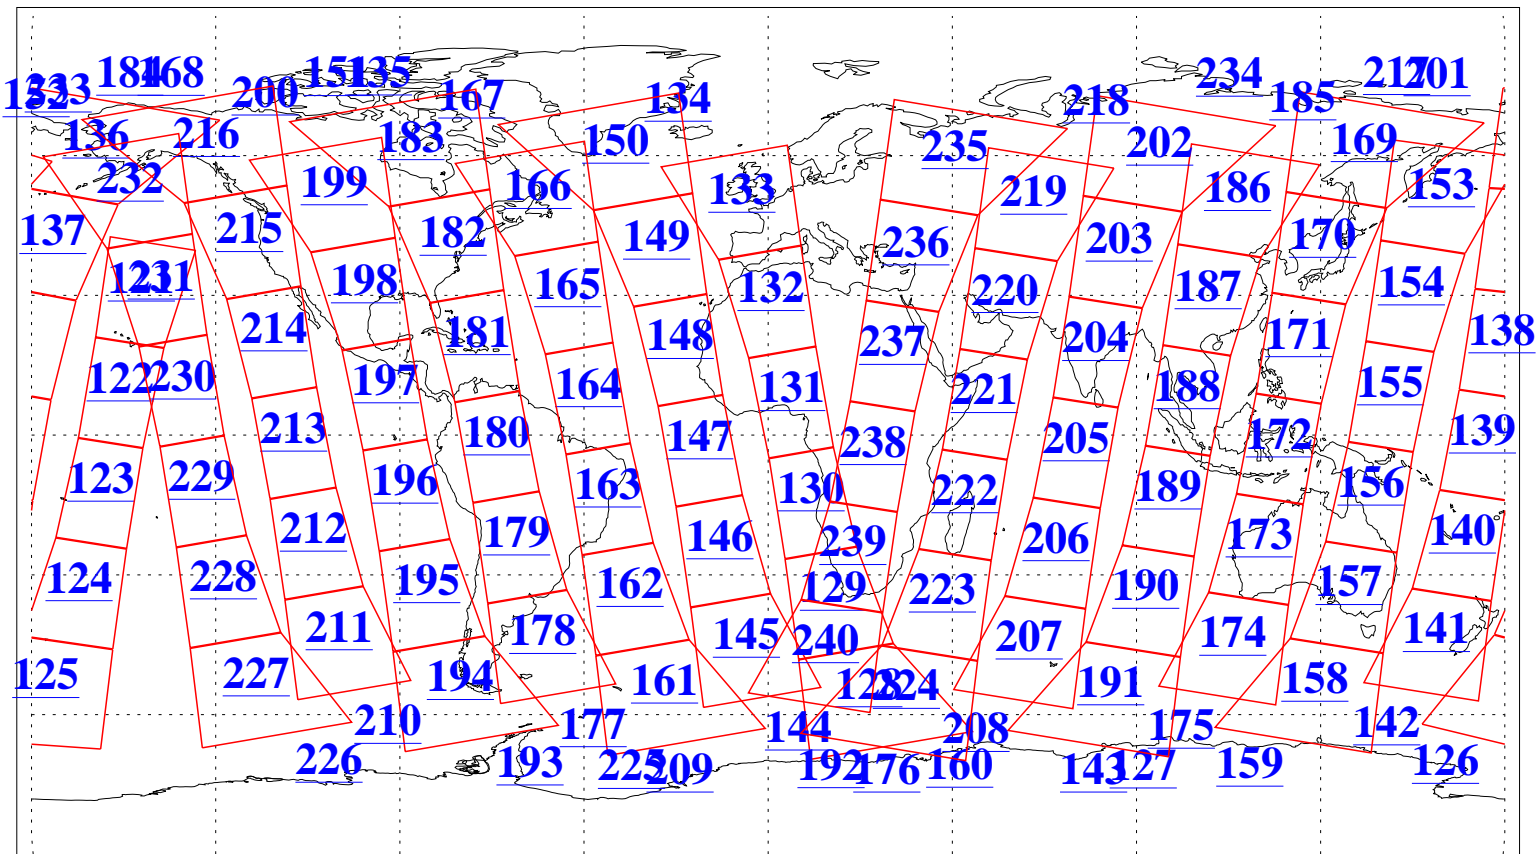

L1B Availability
AMSU Granules: 240
HSB Granules: 0
AIRS Granules: 240

30 Jan 2020
DoY 30
Aqua Day 6480
Granules: 1 to 120

Granules: 121 to 240

Legend: AMSU Available, *HSB Available*, **AIRS Available**

L1B Availability
 AMSU Granules: 240
 HSB Granules: 0
 AIRS Granules: 240

30 Jan 2020
 DoY 30
 Aqua Day 6480
 Ascending Granules

Descending Granules

Legend: AMSU Available, *HSB Available*, AIRS Available

L1B Availability
 AMSU Granules: 240
 HSB Granules: 0
 AIRS Granules: 240

30 Jan 2020
 DoY 30
 Aqua Day 6480

Northern Hemisphere Granules

Southern Hemisphere Granules

Legend: AMSU Available, HSB Available, AIRS Available