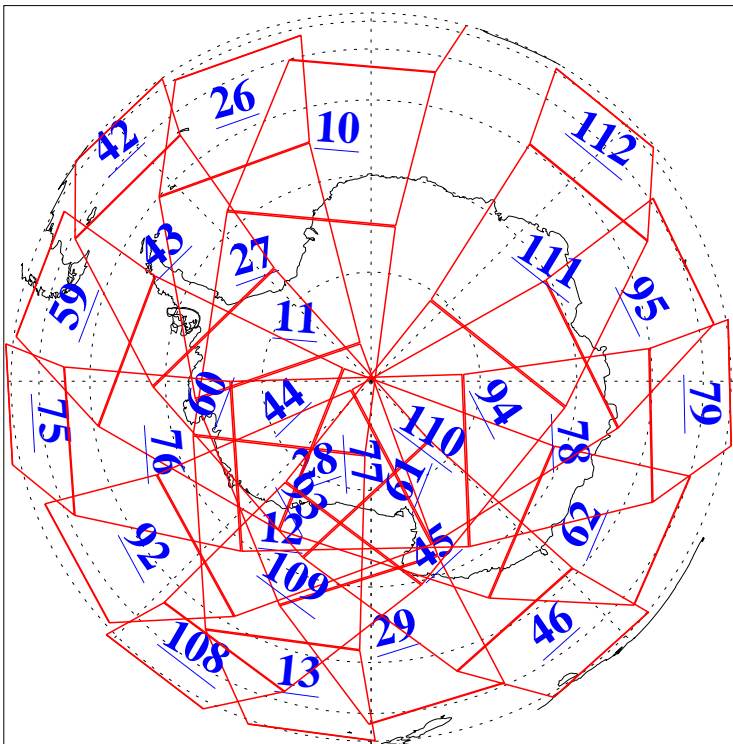

L1B Availability
AMSU Granules: 240
HSB Granules: 0
AIRS Granules: 240

30 Jan 2020
DoY 30
Aqua Day 6480
Granules: 1 to 120

Granules: 121 to 240

Legend: AMSU Available, *HSB Available*, **AIRS Available**

L1B Availability
 AMSU Granules: 240
 HSB Granules: 0
 AIRS Granules: 240

30 Jan 2020
 DoY 30
 Aqua Day 6480
 Ascending Granules

Descending Granules

Legend: AMSU Available, *HSB Available*, AIRS Available

L1B Availability
 AMSU Granules: 240
 HSB Granules: 0
 AIRS Granules: 240

30 Jan 2020
 DoY 30
 Aqua Day 6480

Northern Hemisphere Granules

Southern Hemisphere Granules

Legend: AMSU Available, HSB Available, AIRS Available