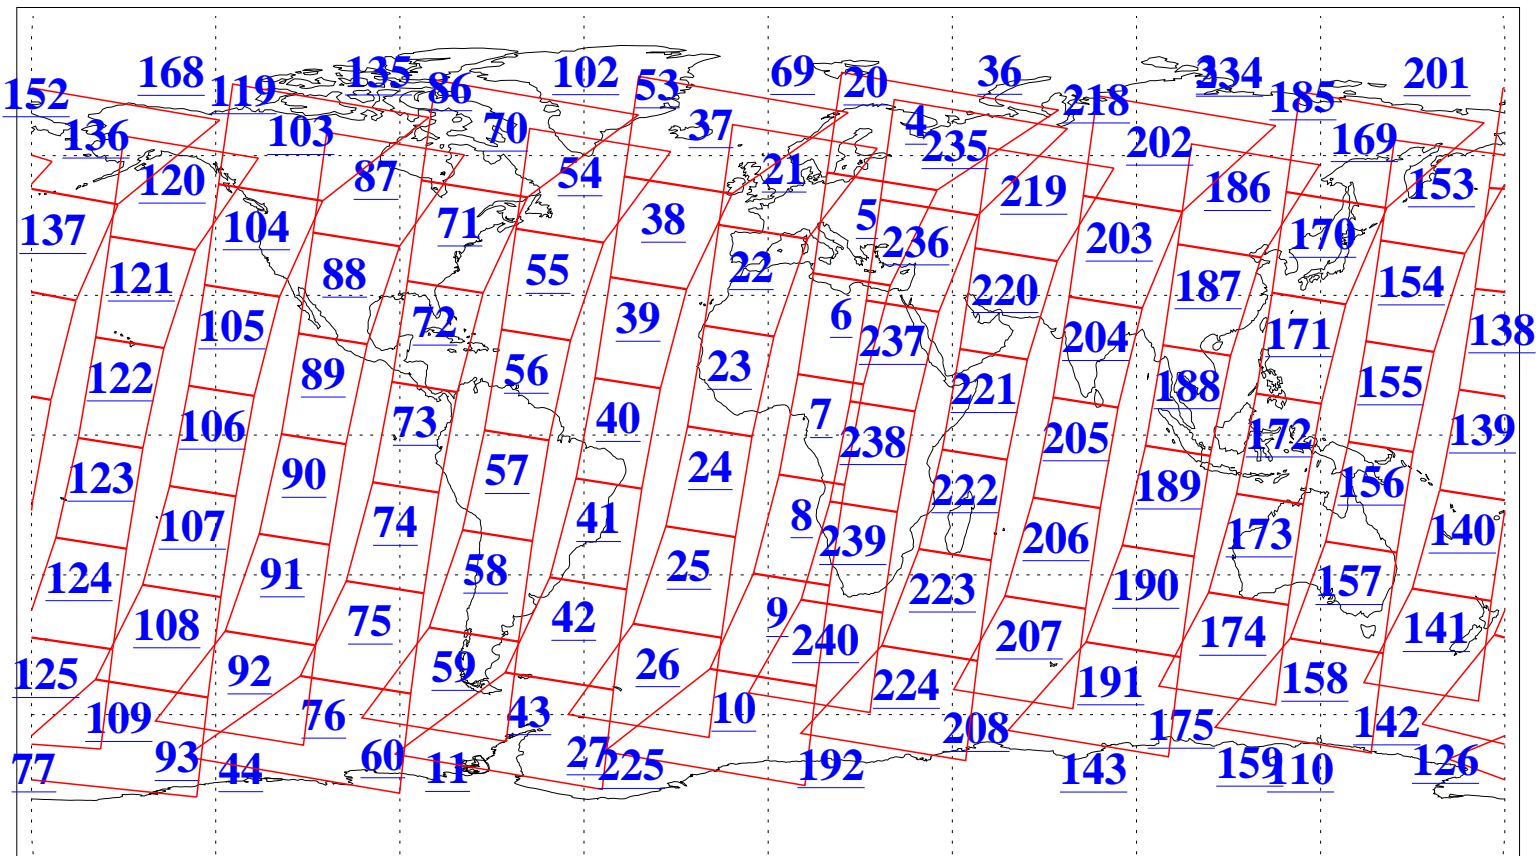

L1B Availability
AMSU Granules: 240
HSB Granules: 0
AIRS Granules: 240

30 Jan 2020
DoY 30
Aqua Day 6480
Granules: 1 to 120

Granules: 121 to 240

Legend: AMSU Available, *HSB Available*, **AIRS Available**

L1B Availability
 AMSU Granules: 240
 HSB Granules: 0
 AIRS Granules: 240

30 Jan 2020
 DoY 30
 Aqua Day 6480
 Ascending Granules

Descending Granules

Legend: AMSU Available, *HSB Available*, AIRS Available

L1B Availability
 AMSU Granules: 240
 HSB Granules: 0
 AIRS Granules: 240

30 Jan 2020
 DoY 30
 Aqua Day 6480

Northern Hemisphere Granules

Southern Hemisphere Granules

Legend: AMSU Available, HSB Available, AIRS Available