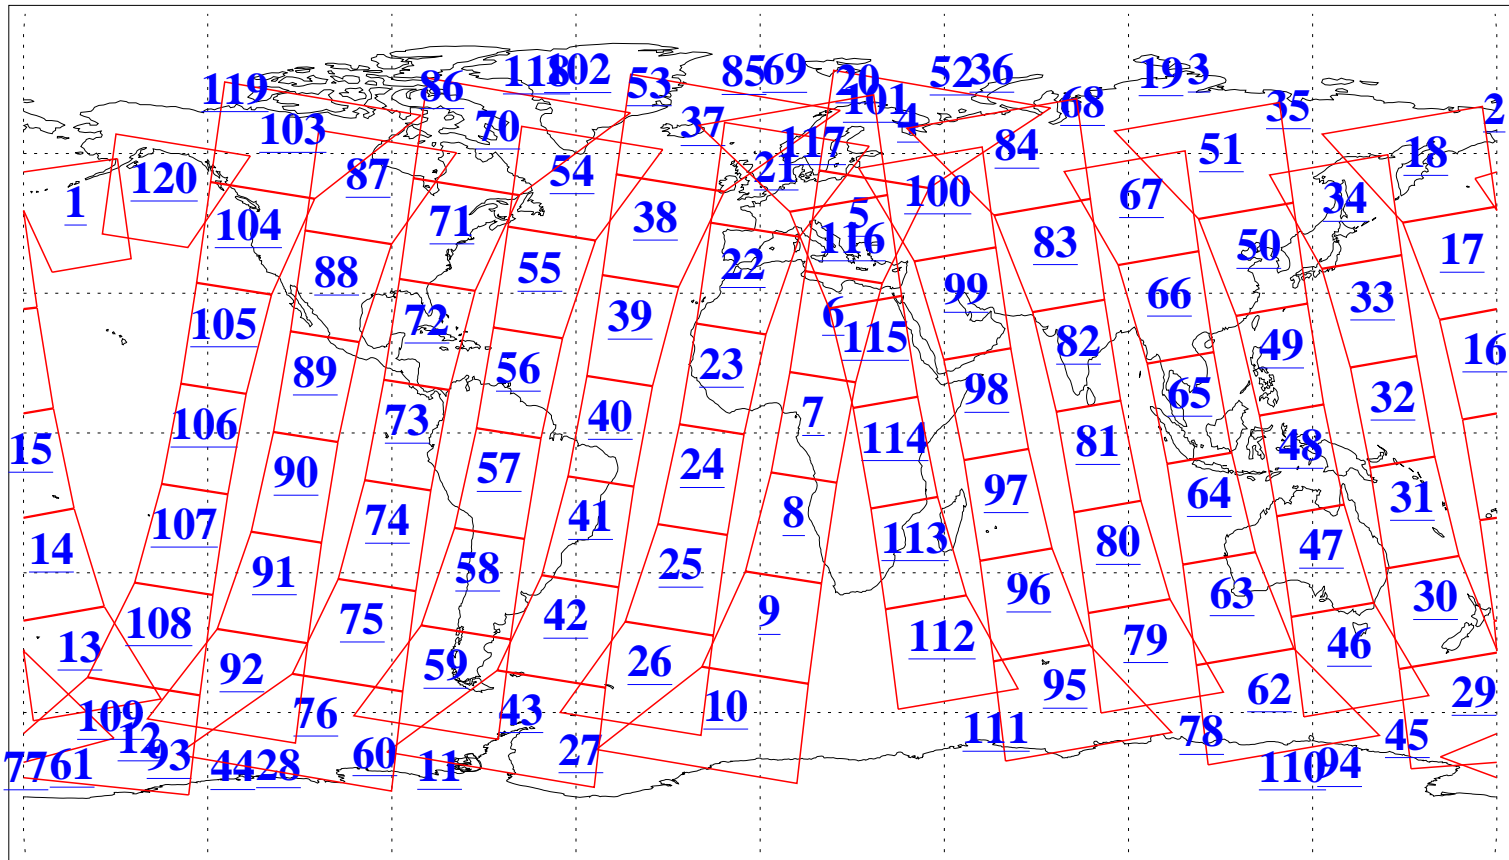

L1B Availability
AMSU Granules: 240
HSB Granules: 0
AIRS Granules: 240

30 Jan 2020
DoY 30
Aqua Day 6480
Granules: 1 to 120

Granules: 121 to 240

Legend: AMSU Available, *HSB Available*, **AIRS Available**

L1B Availability
 AMSU Granules: 240
 HSB Granules: 0
 AIRS Granules: 240

30 Jan 2020
 DoY 30
 Aqua Day 6480
 Ascending Granules

Descending Granules

Legend: AMSU Available, *HSB Available*, AIRS Available

L1B Availability
 AMSU Granules: 240
 HSB Granules: 0
 AIRS Granules: 240

30 Jan 2020
 DoY 30
 Aqua Day 6480

Northern Hemisphere Granules

Southern Hemisphere Granules

Legend: AMSU Available, HSB Available, AIRS Available