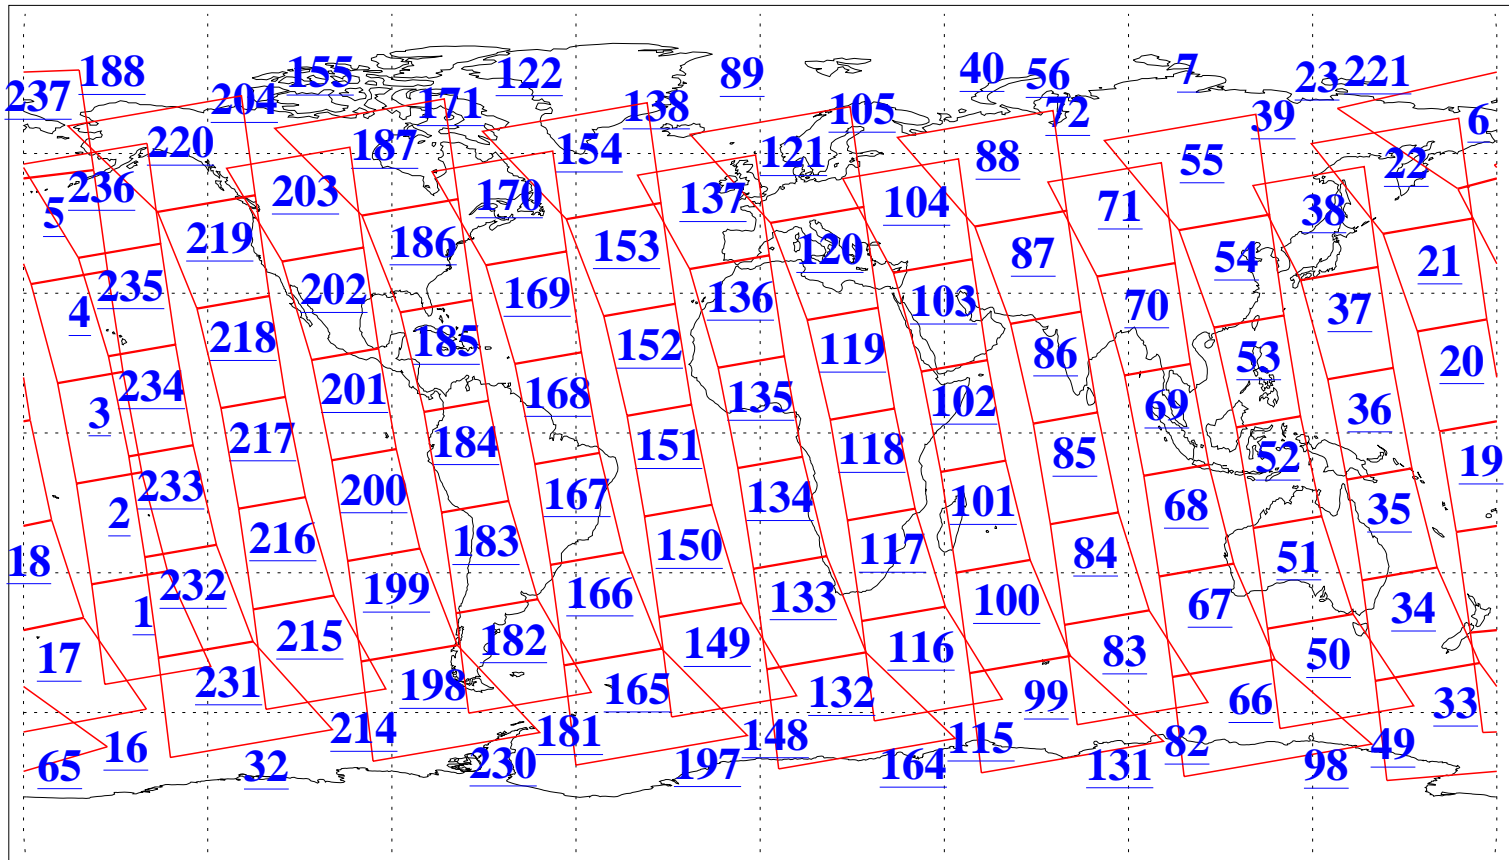

L1B Availability
AMSU Granules: 240
HSB Granules: 0
AIRS Granules: 240

26 Jan 2020
DoY 26
Aqua Day 6476
Granules: 1 to 120

Granules: 121 to 240

Legend: AMSU Available, *HSB Available*, *AIRS Available*

L1B Availability
 AMSU Granules: 240
 HSB Granules: 0
 AIRS Granules: 240

26 Jan 2020
 DoY 26
 Aqua Day 6476

Ascending Granules

Descending Granules

Legend: AMSU Available, *HSB Available*, *AIRS Available*

L1B Availability
 AMSU Granules: 240
 HSB Granules: 0
 AIRS Granules: 240

26 Jan 2020
 DoY 26
 Aqua Day 6476

Northern Hemisphere Granules

Southern Hemisphere Granules

Legend: AMSU Available, HSB Available, **AIRS Available**