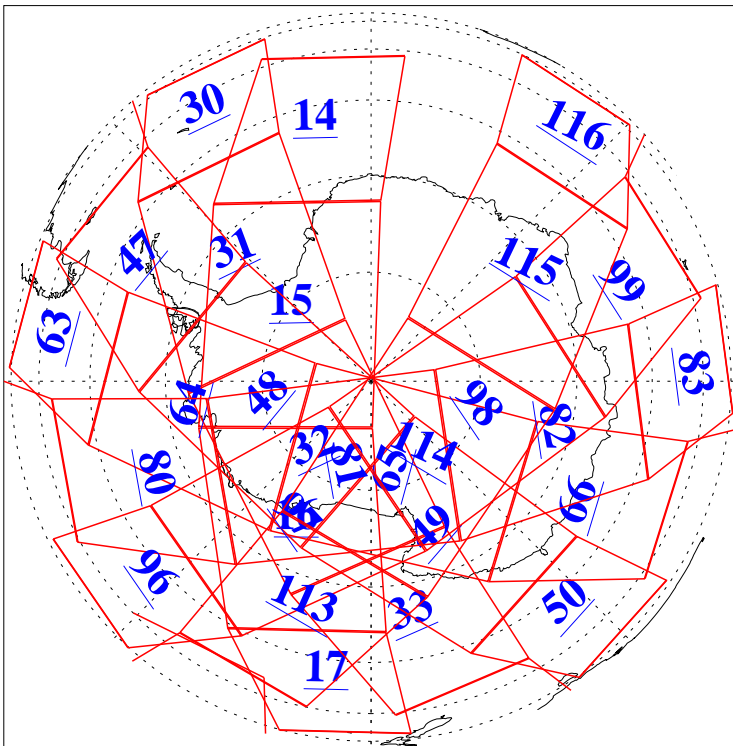

L1B Availability
AMSU Granules: 240
HSB Granules: 0
AIRS Granules: 240

26 Jan 2020
DoY 26
Aqua Day 6476
Granules: 1 to 120

Granules: 121 to 240

Legend: AMSU Available, *HSB Available*, *AIRS Available*

L1B Availability
 AMSU Granules: 240
 HSB Granules: 0
 AIRS Granules: 240

26 Jan 2020
 DoY 26
 Aqua Day 6476

Ascending Granules

Descending Granules

Legend: AMSU Available, *HSB Available*, *AIRS Available*

L1B Availability
 AMSU Granules: 240
 HSB Granules: 0
 AIRS Granules: 240

26 Jan 2020
 DoY 26
 Aqua Day 6476

Northern Hemisphere Granules

Southern Hemisphere Granules

Legend: AMSU Available, HSB Available, **AIRS Available**