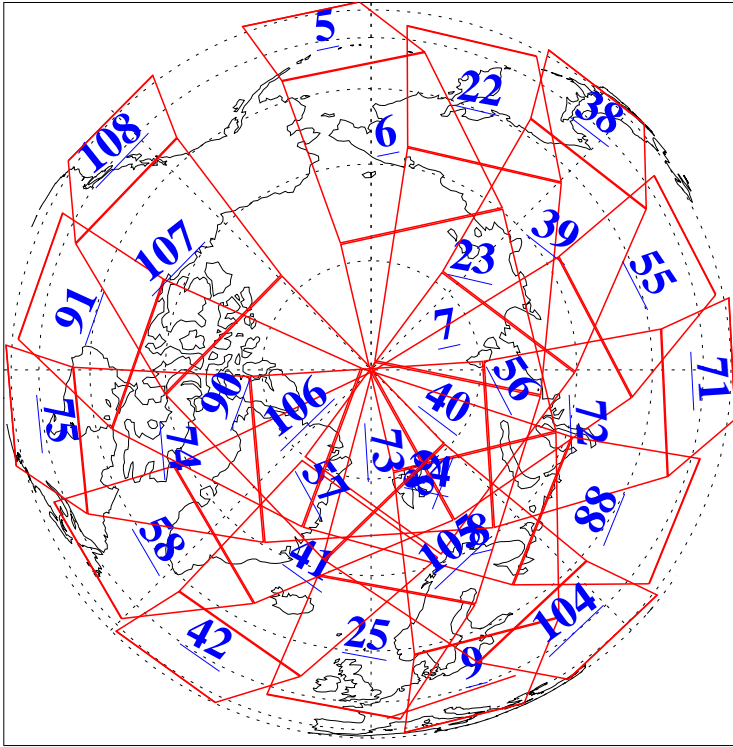

L1B Availability
AMSU Granules: 240
HSB Granules: 0
AIRS Granules: 240

26 Jan 2020
DoY 26
Aqua Day 6476
Granules: 1 to 120

Granules: 121 to 240

Legend: AMSU Available, *HSB Available*, *AIRS Available*

L1B Availability
 AMSU Granules: 240
 HSB Granules: 0
 AIRS Granules: 240

26 Jan 2020
 DoY 26
 Aqua Day 6476

Ascending Granules

Descending Granules

Legend: AMSU Available, *HSB Available*, *AIRS Available*

L1B Availability
 AMSU Granules: 240
 HSB Granules: 0
 AIRS Granules: 240

26 Jan 2020
 DoY 26
 Aqua Day 6476

Northern Hemisphere Granules

Southern Hemisphere Granules

Legend: AMSU Available, HSB Available, **AIRS Available**