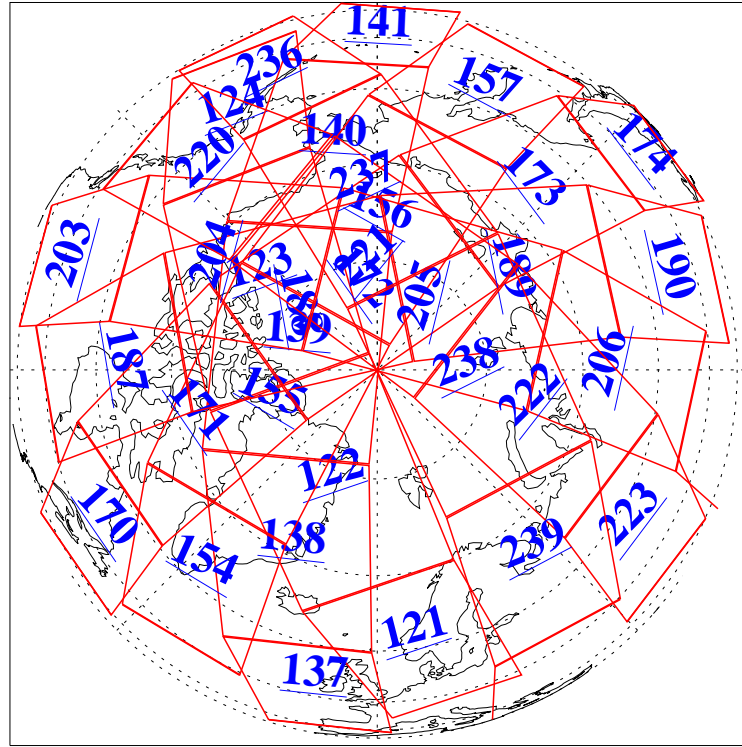

26 Jan 2020
 DoY 26
 Aqua Day 6476

Ascending Granules

Descending Granules

Legend: AMSU Available, *HSB Available*, *AIRS Available*

L1B Availability
 AMSU Granules: 240
 HSB Granules: 0
 AIRS Granules: 240

26 Jan 2020
 DoY 26
 Aqua Day 6476

Northern Hemisphere Granules

Southern Hemisphere Granules

Legend: AMSU Available, HSB Available, **AIRS Available**