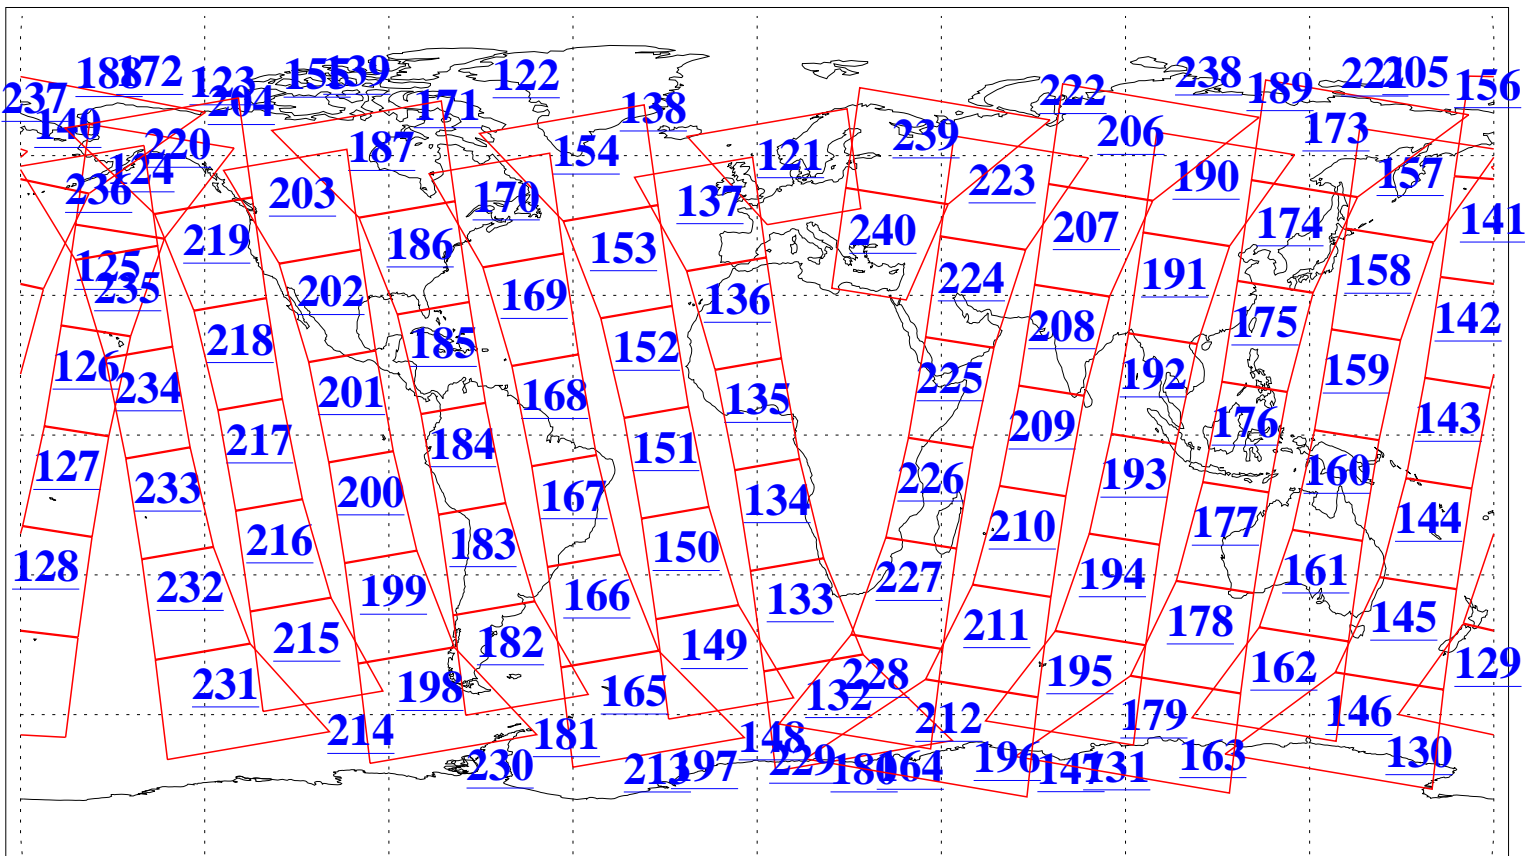

L1B Availability
AMSU Granules: 240
HSB Granules: 0
AIRS Granules: 240

26 Jan 2020
DoY 26
Aqua Day 6476
Granules: 1 to 120

Granules: 121 to 240

Legend: AMSU Available, *HSB Available*, *AIRS Available*

L1B Availability
 AMSU Granules: 240
 HSB Granules: 0
 AIRS Granules: 240

26 Jan 2020
 DoY 26
 Aqua Day 6476

Ascending Granules

Descending Granules

Legend: AMSU Available, *HSB Available*, *AIRS Available*

L1B Availability
 AMSU Granules: 240
 HSB Granules: 0
 AIRS Granules: 240

26 Jan 2020
 DoY 26
 Aqua Day 6476

Northern Hemisphere Granules

Southern Hemisphere Granules

Legend: AMSU Available, HSB Available, **AIRS Available**