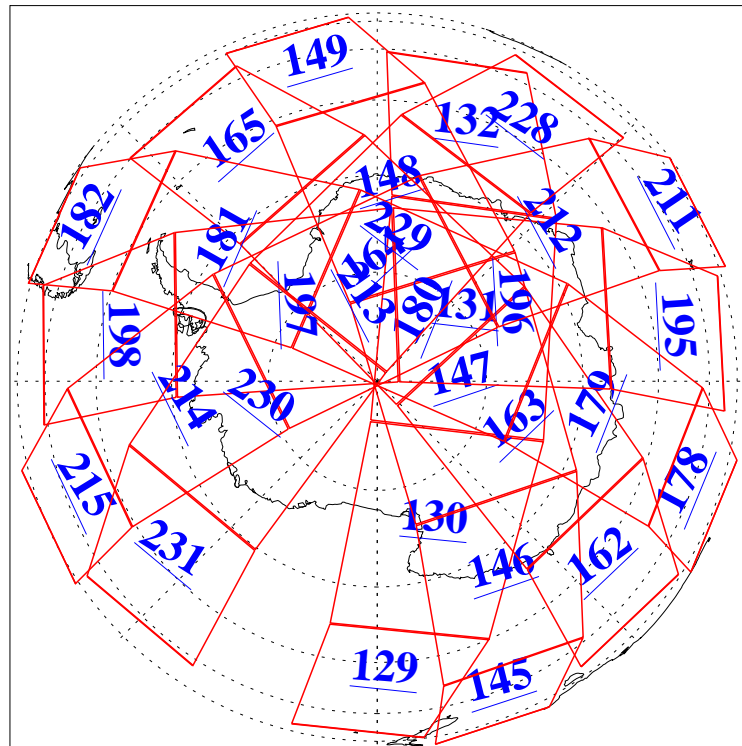

26 Jan 2020
 DoY 26
 Aqua Day 6476

Ascending Granules

Descending Granules

Legend: AMSU Available, *HSB Available*, *AIRS Available*

L1B Availability
 AMSU Granules: 240
 HSB Granules: 0
 AIRS Granules: 240

26 Jan 2020
 DoY 26
 Aqua Day 6476

Northern Hemisphere Granules

Southern Hemisphere Granules

Legend: AMSU Available, HSB Available, **AIRS Available**