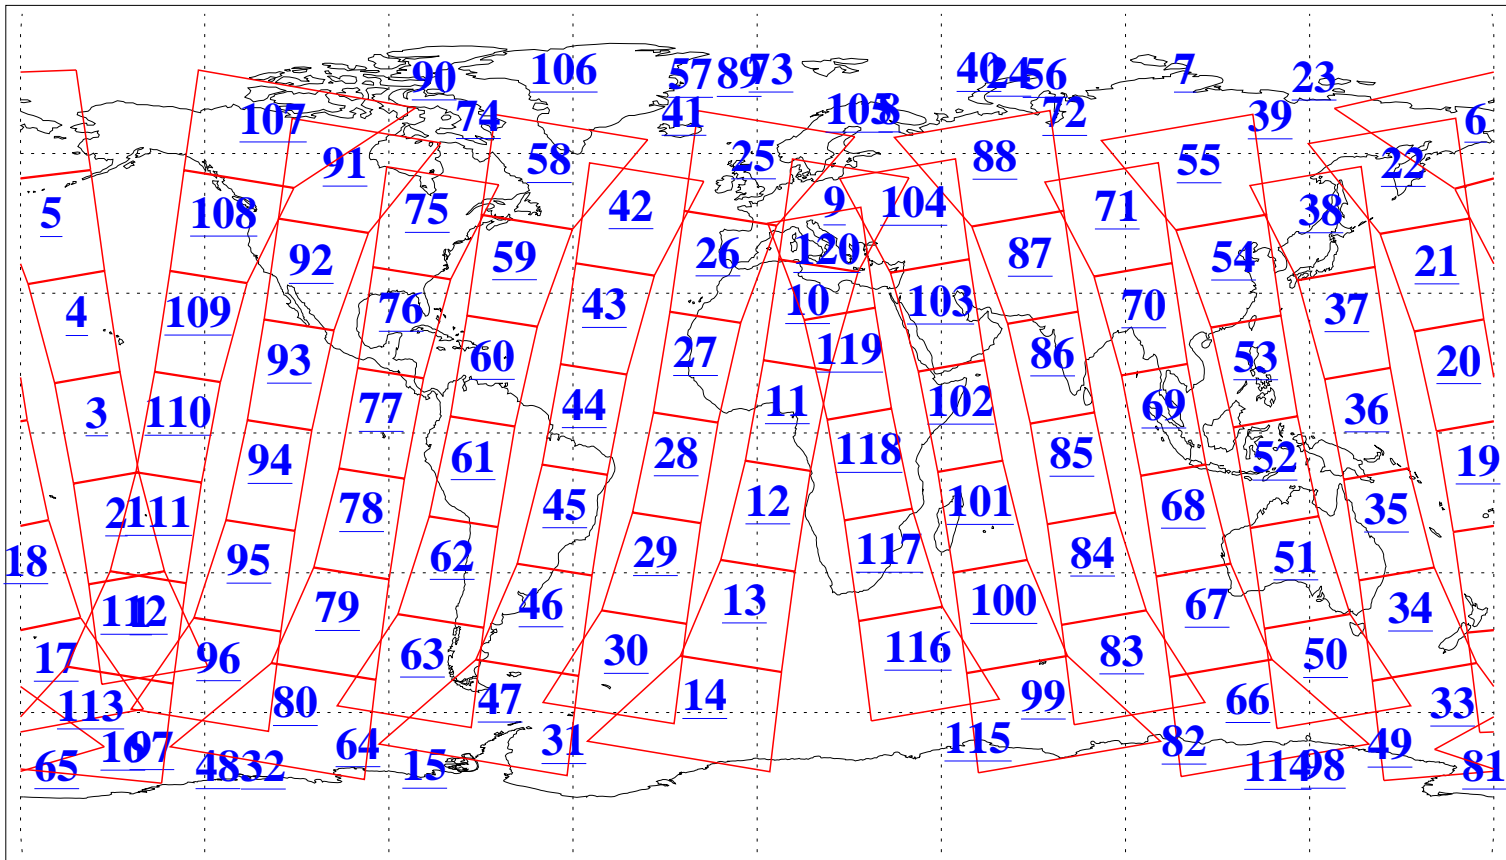

L1B Availability
AMSU Granules: 240
HSB Granules: 0
AIRS Granules: 240

26 Jan 2020
DoY 26
Aqua Day 6476
Granules: 1 to 120

Granules: 121 to 240

Legend: AMSU Available, *HSB Available*, *AIRS Available*

L1B Availability
 AMSU Granules: 240
 HSB Granules: 0
 AIRS Granules: 240

26 Jan 2020
 DoY 26
 Aqua Day 6476

Ascending Granules

Descending Granules

Legend: AMSU Available, *HSB Available*, *AIRS Available*

L1B Availability
 AMSU Granules: 240
 HSB Granules: 0
 AIRS Granules: 240

26 Jan 2020
 DoY 26
 Aqua Day 6476

Northern Hemisphere Granules

Southern Hemisphere Granules

Legend: AMSU Available, HSB Available, **AIRS Available**