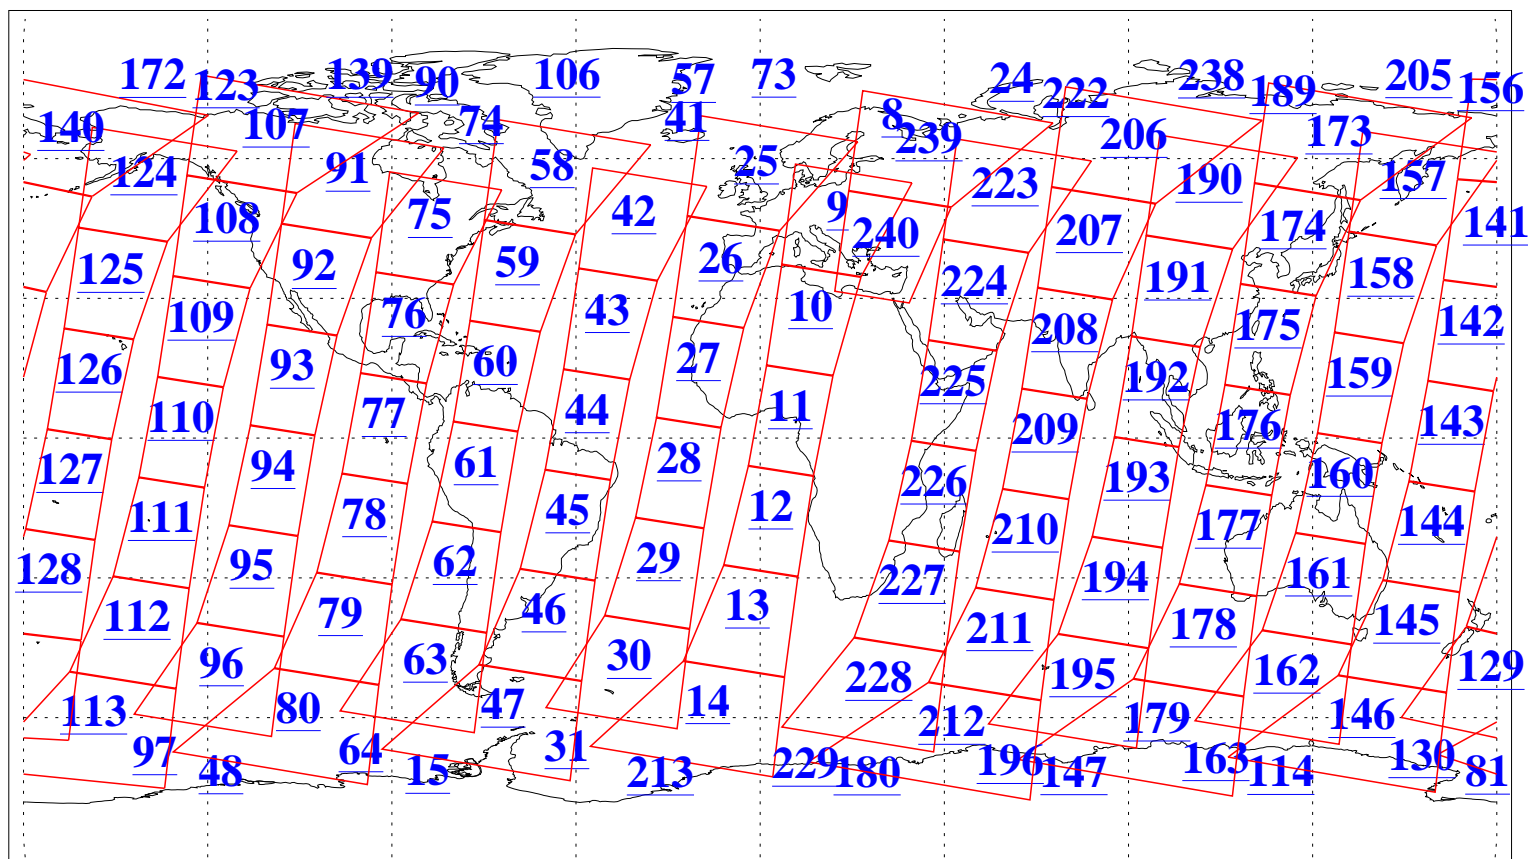

L1B Availability
AMSU Granules: 240
HSB Granules: 0
AIRS Granules: 240

26 Jan 2020
DoY 26
Aqua Day 6476
Granules: 1 to 120

Granules: 121 to 240

Legend: AMSU Available, *HSB Available*, *AIRS Available*

L1B Availability
 AMSU Granules: 240
 HSB Granules: 0
 AIRS Granules: 240

26 Jan 2020
 DoY 26
 Aqua Day 6476

Ascending Granules

Descending Granules

Legend: AMSU Available, *HSB Available*, *AIRS Available*

L1B Availability
 AMSU Granules: 240
 HSB Granules: 0
 AIRS Granules: 240

26 Jan 2020
 DoY 26
 Aqua Day 6476

Northern Hemisphere Granules

Southern Hemisphere Granules

Legend: AMSU Available, HSB Available, **AIRS Available**