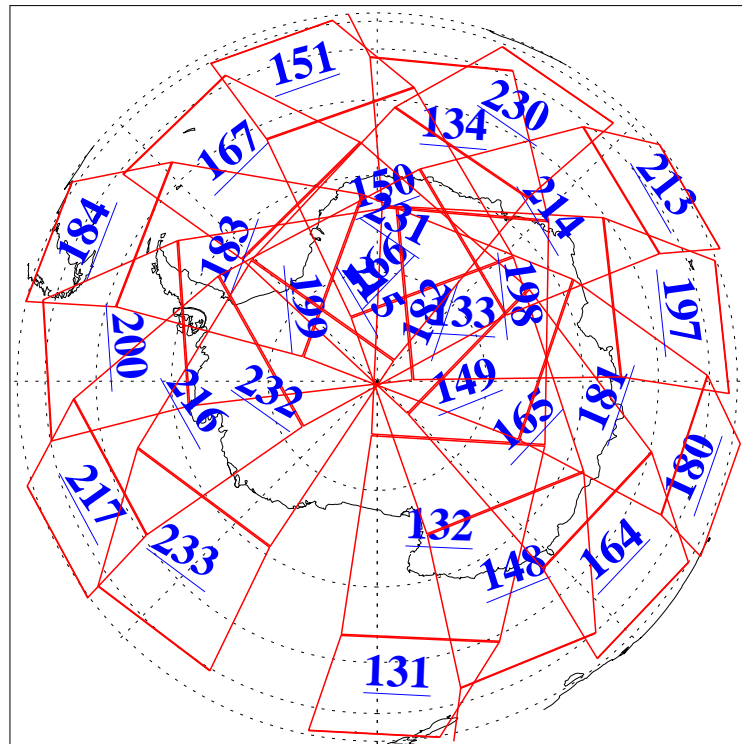

L1B Availability
 AMSU Granules: 240
 HSB Granules: 0
 AIRS Granules: 240

24 Jan 2020
 DoY 24
 Aqua Day 6474
 Granules: 1 to 120

Granules: 121 to 240

Legend: AMSU Available, *HSB Available*, AIRS Available

L1B Availability
 AMSU Granules: 240
 HSB Granules: 0
 AIRS Granules: 240

24 Jan 2020
 DoY 24
 Aqua Day 6474
 Ascending Granules

Descending Granules

Legend: AMSU Available, HSB Available, AIRS Available

L1B Availability
 AMSU Granules: 240
 HSB Granules: 0
 AIRS Granules: 240

24 Jan 2020
 DoY 24
 Aqua Day 6474

Northern Hemisphere Granules

Southern Hemisphere Granules

Legend: AMSU Available, HSB Available, **AIRS Available**