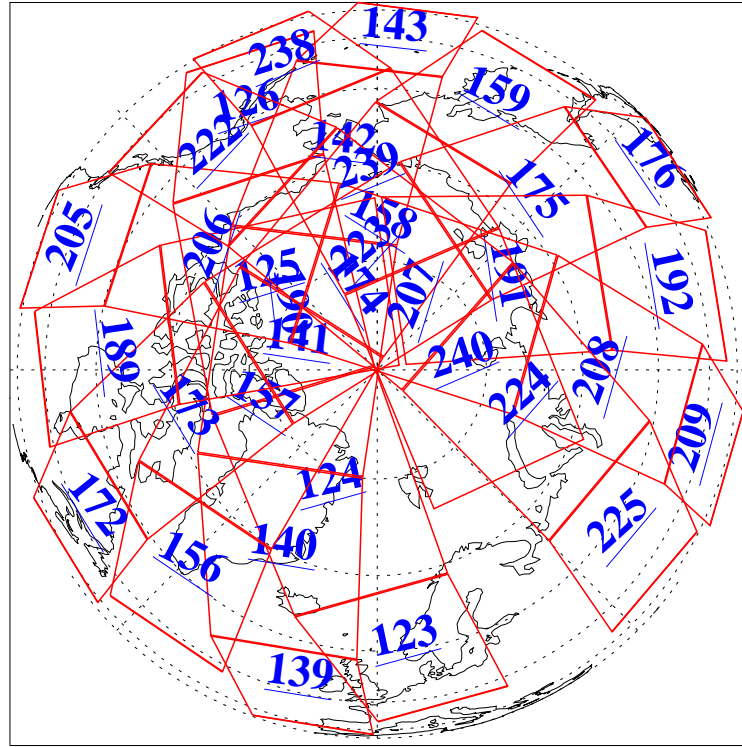

L1B Availability
 AMSU Granules: 240
 HSB Granules: 0
 AIRS Granules: 240

24 Jan 2020
 DoY 24
 Aqua Day 6474
 Ascending Granules

Descending Granules

Legend: AMSU Available, HSB Available, AIRS Available

L1B Availability
 AMSU Granules: 240
 HSB Granules: 0
 AIRS Granules: 240

24 Jan 2020
 DoY 24
 Aqua Day 6474

Northern Hemisphere Granules

Southern Hemisphere Granules

Legend: AMSU Available, HSB Available, **AIRS Available**