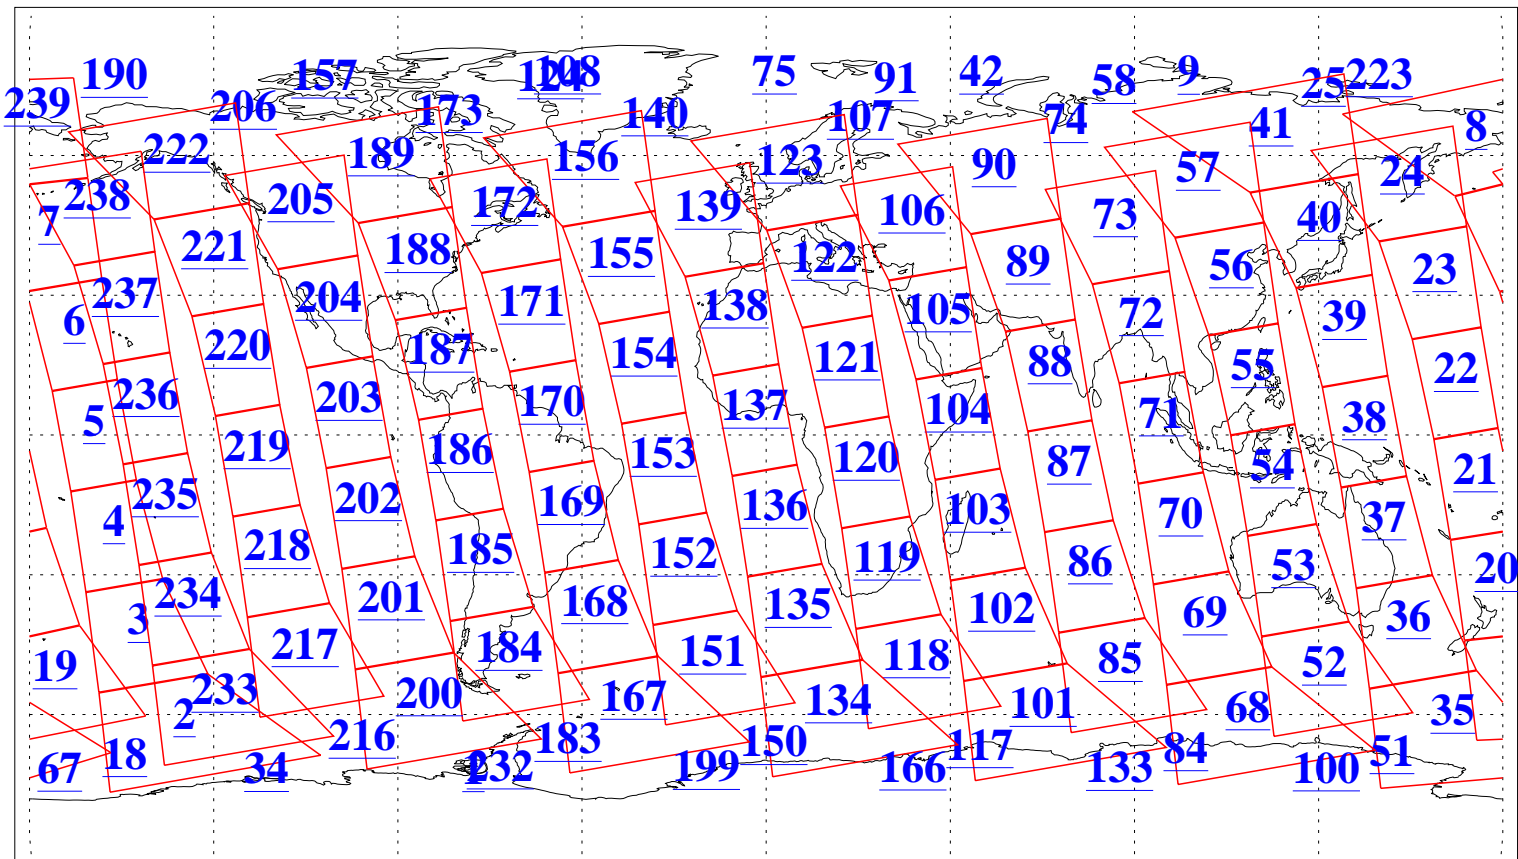

L1B Availability
 AMSU Granules: 240
 HSB Granules: 0
 AIRS Granules: 240

24 Jan 2020
 DoY 24
 Aqua Day 6474
 Granules: 1 to 120

Granules: 121 to 240

Legend: AMSU Available, *HSB Available*, AIRS Available

L1B Availability
 AMSU Granules: 240
 HSB Granules: 0
 AIRS Granules: 240

24 Jan 2020
 DoY 24
 Aqua Day 6474
 Ascending Granules

Descending Granules

Legend: AMSU Available, HSB Available, AIRS Available

L1B Availability
 AMSU Granules: 240
 HSB Granules: 0
 AIRS Granules: 240

24 Jan 2020
 DoY 24
 Aqua Day 6474

Northern Hemisphere Granules

Southern Hemisphere Granules

Legend: AMSU Available, HSB Available, **AIRS Available**