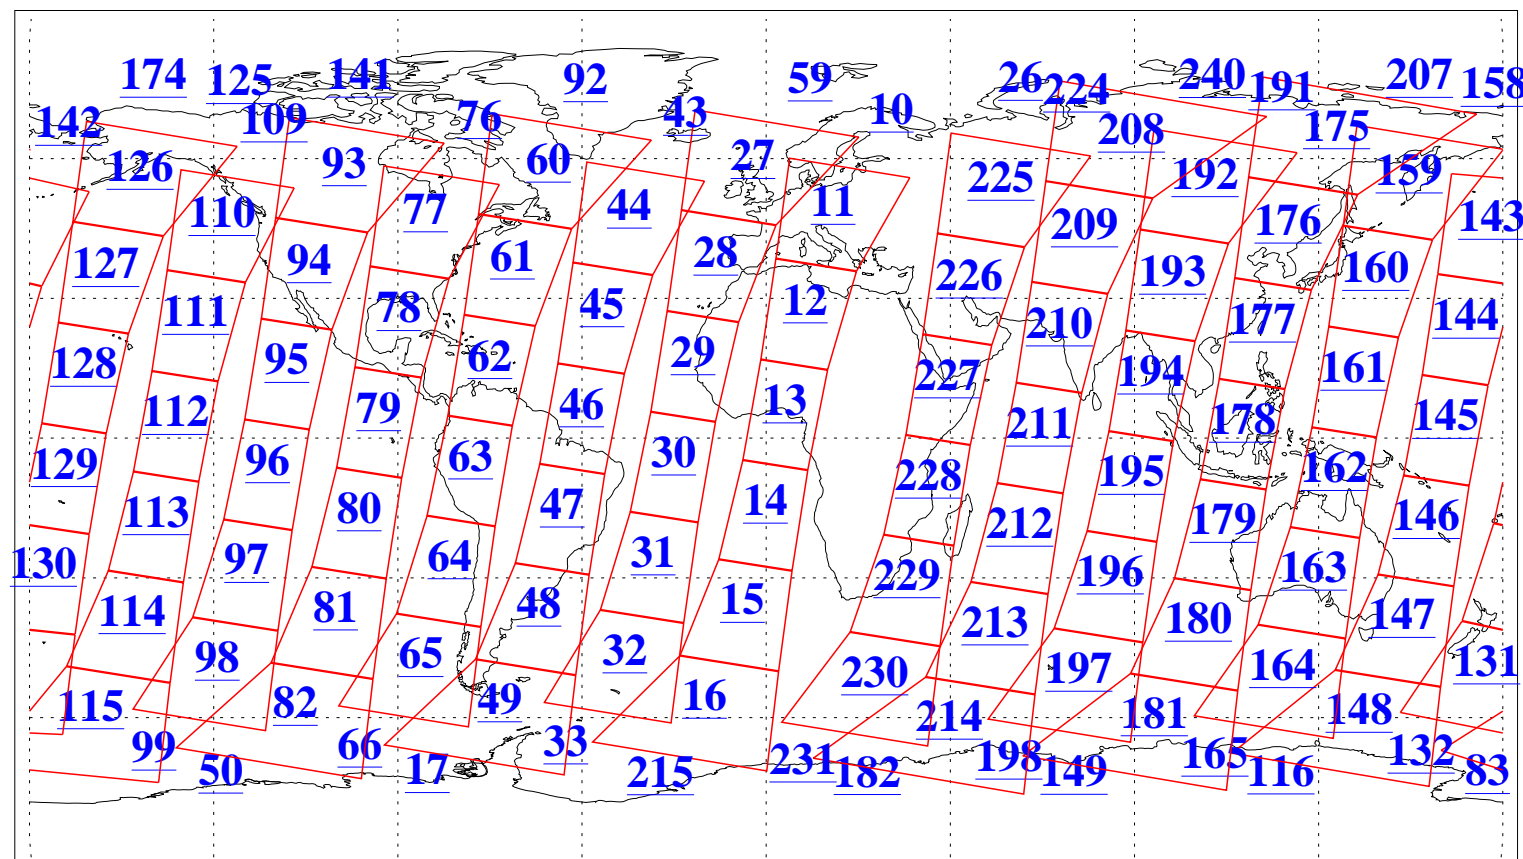

L1B Availability
 AMSU Granules: 240
 HSB Granules: 0
 AIRS Granules: 240

24 Jan 2020
 DoY 24
 Aqua Day 6474
 Granules: 1 to 120

Granules: 121 to 240

Legend: AMSU Available, *HSB Available*, AIRS Available

L1B Availability
 AMSU Granules: 240
 HSB Granules: 0
 AIRS Granules: 240

24 Jan 2020
 DoY 24
 Aqua Day 6474
 Ascending Granules

Descending Granules

Legend: AMSU Available, HSB Available, AIRS Available

L1B Availability
 AMSU Granules: 240
 HSB Granules: 0
 AIRS Granules: 240

24 Jan 2020
 DoY 24
 Aqua Day 6474

Northern Hemisphere Granules

Southern Hemisphere Granules

Legend: AMSU Available, HSB Available, **AIRS Available**