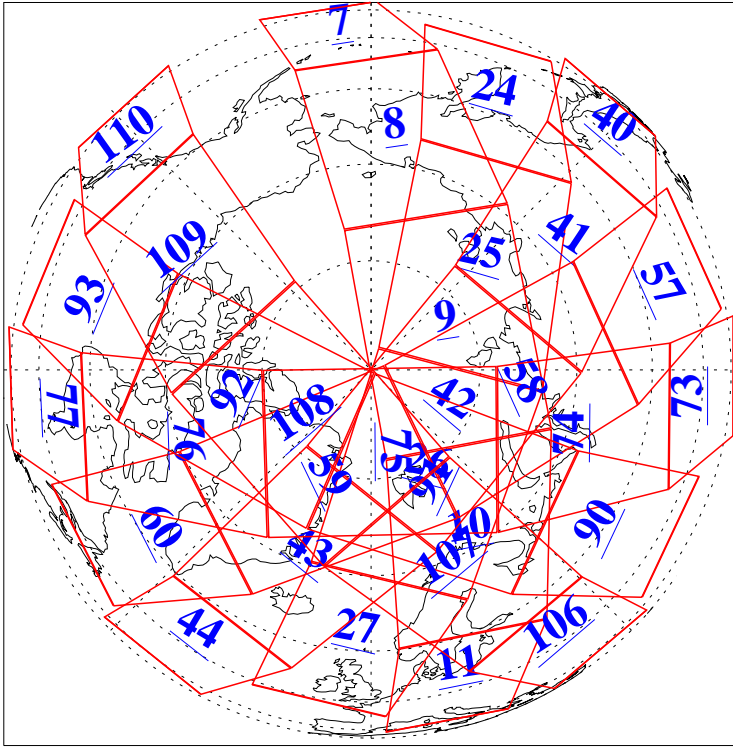

L1B Availability
 AMSU Granules: 240
 HSB Granules: 0
 AIRS Granules: 240

24 Jan 2020
 DoY 24
 Aqua Day 6474
 Granules: 1 to 120

Granules: 121 to 240

Legend: AMSU Available, *HSB Available*, AIRS Available

L1B Availability
 AMSU Granules: 240
 HSB Granules: 0
 AIRS Granules: 240

24 Jan 2020
 DoY 24
 Aqua Day 6474
 Ascending Granules

Descending Granules

Legend: AMSU Available, HSB Available, AIRS Available

L1B Availability
 AMSU Granules: 240
 HSB Granules: 0
 AIRS Granules: 240

24 Jan 2020
 DoY 24
 Aqua Day 6474

Northern Hemisphere Granules

Southern Hemisphere Granules

Legend: AMSU Available, HSB Available, **AIRS Available**