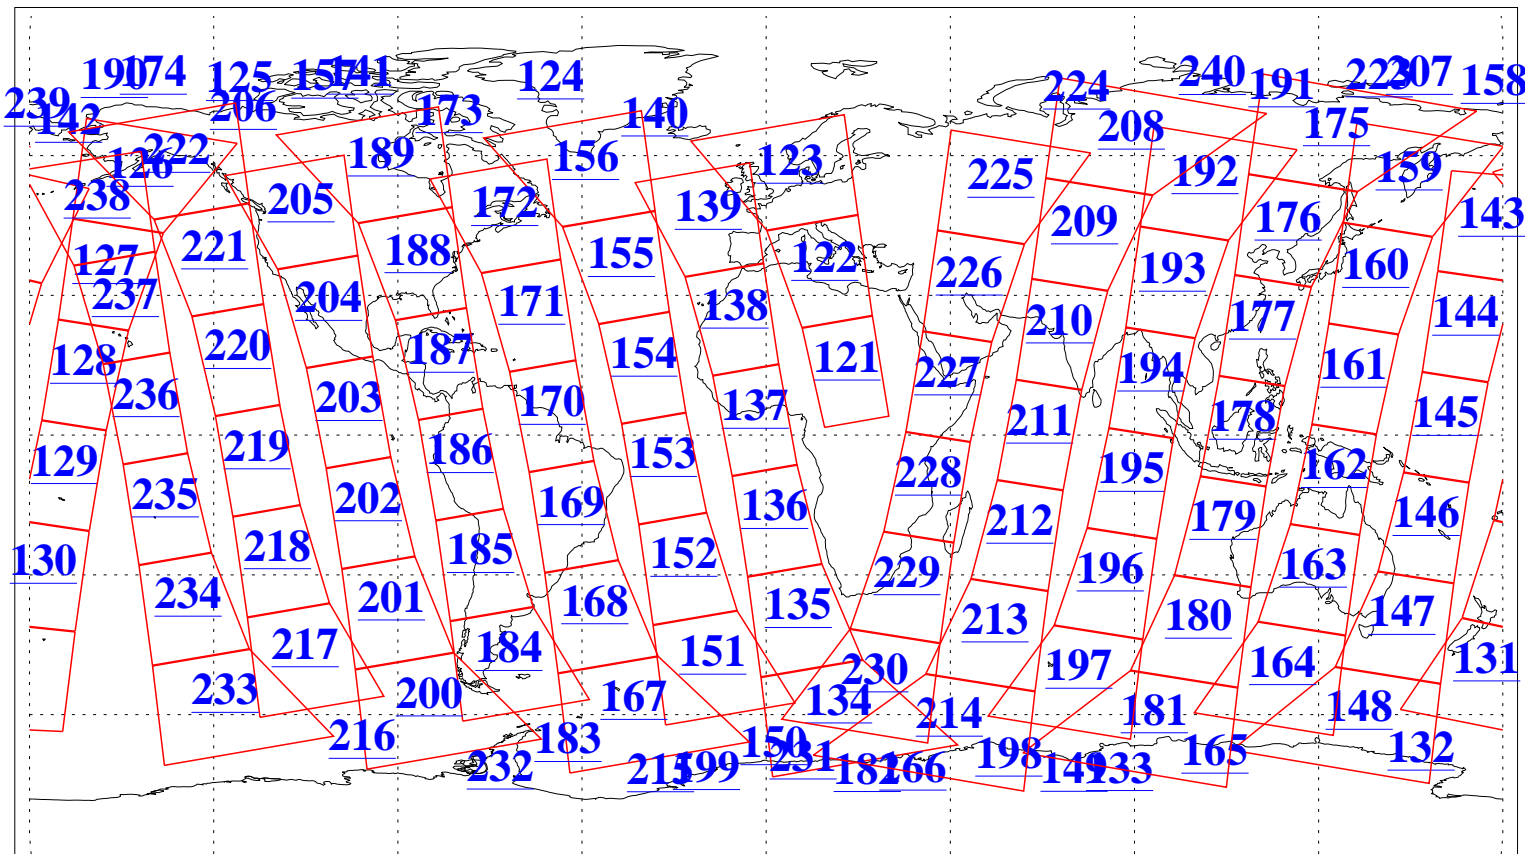

L1B Availability
 AMSU Granules: 240
 HSB Granules: 0
 AIRS Granules: 240

24 Jan 2020
 DoY 24
 Aqua Day 6474
 Granules: 1 to 120

Granules: 121 to 240

Legend: AMSU Available, *HSB Available*, AIRS Available

L1B Availability
 AMSU Granules: 240
 HSB Granules: 0
 AIRS Granules: 240

24 Jan 2020
 DoY 24
 Aqua Day 6474
 Ascending Granules

Descending Granules

Legend: AMSU Available, HSB Available, AIRS Available

L1B Availability
 AMSU Granules: 240
 HSB Granules: 0
 AIRS Granules: 240

24 Jan 2020
 DoY 24
 Aqua Day 6474

Northern Hemisphere Granules

Southern Hemisphere Granules

Legend: AMSU Available, HSB Available, **AIRS Available**