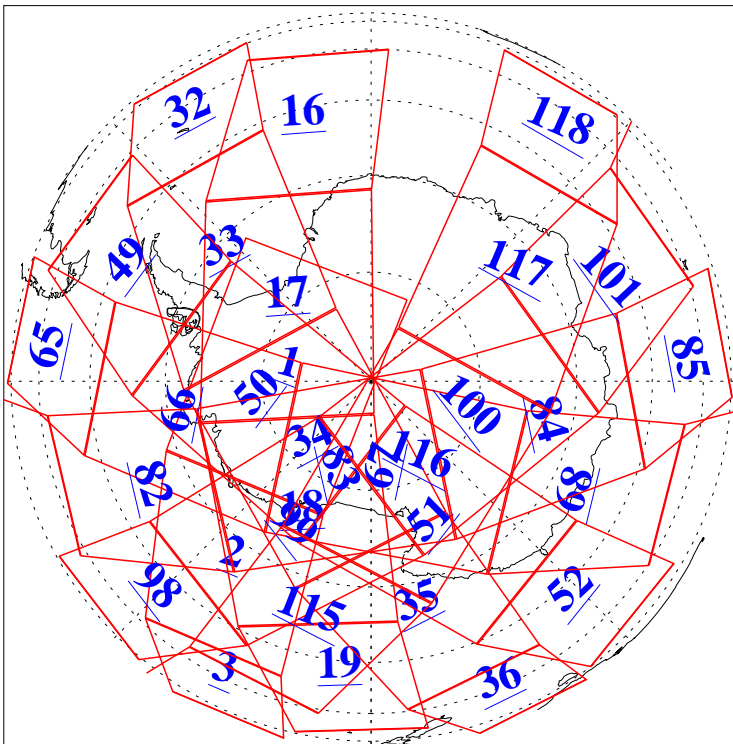

L1B Availability
 AMSU Granules: 240
 HSB Granules: 0
 AIRS Granules: 240

24 Jan 2020
 DoY 24
 Aqua Day 6474
 Granules: 1 to 120

Granules: 121 to 240

Legend: AMSU Available, *HSB Available*, AIRS Available

L1B Availability
 AMSU Granules: 240
 HSB Granules: 0
 AIRS Granules: 240

24 Jan 2020
 DoY 24
 Aqua Day 6474
 Ascending Granules

Descending Granules

Legend: AMSU Available, HSB Available, AIRS Available

L1B Availability
 AMSU Granules: 240
 HSB Granules: 0
 AIRS Granules: 240

24 Jan 2020
 DoY 24
 Aqua Day 6474

Northern Hemisphere Granules

Southern Hemisphere Granules

Legend: AMSU Available, HSB Available, **AIRS Available**