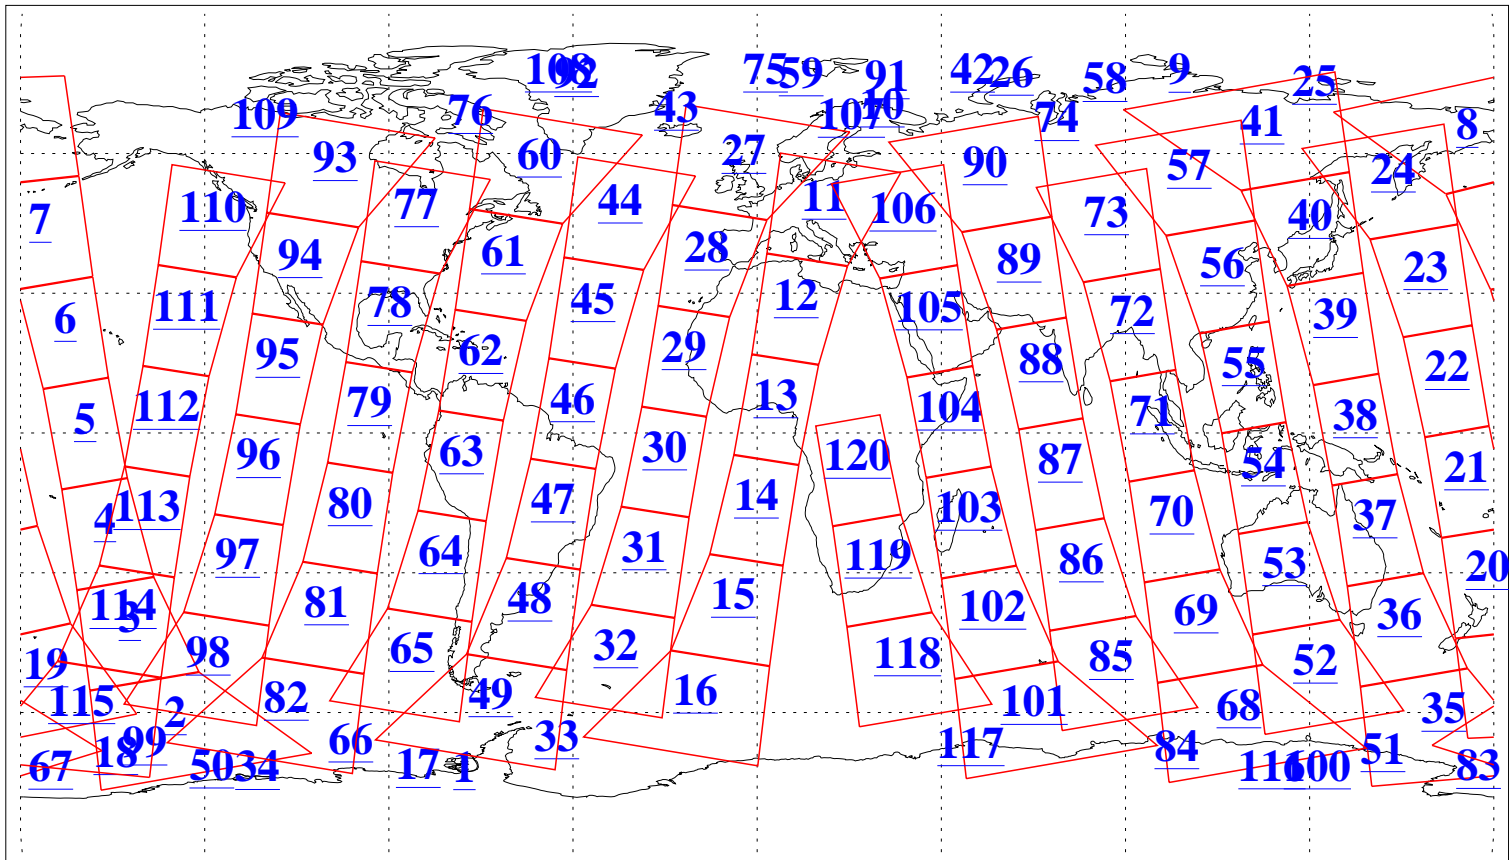

L1B Availability
 AMSU Granules: 240
 HSB Granules: 0
 AIRS Granules: 240

24 Jan 2020
 DoY 24
 Aqua Day 6474
 Granules: 1 to 120

Granules: 121 to 240

Legend: AMSU Available, *HSB Available*, AIRS Available

L1B Availability
 AMSU Granules: 240
 HSB Granules: 0
 AIRS Granules: 240

24 Jan 2020
 DoY 24
 Aqua Day 6474
 Ascending Granules

Descending Granules

Legend: AMSU Available, HSB Available, AIRS Available

L1B Availability
 AMSU Granules: 240
 HSB Granules: 0
 AIRS Granules: 240

24 Jan 2020
 DoY 24
 Aqua Day 6474

Northern Hemisphere Granules

Southern Hemisphere Granules

Legend: AMSU Available, HSB Available, **AIRS Available**