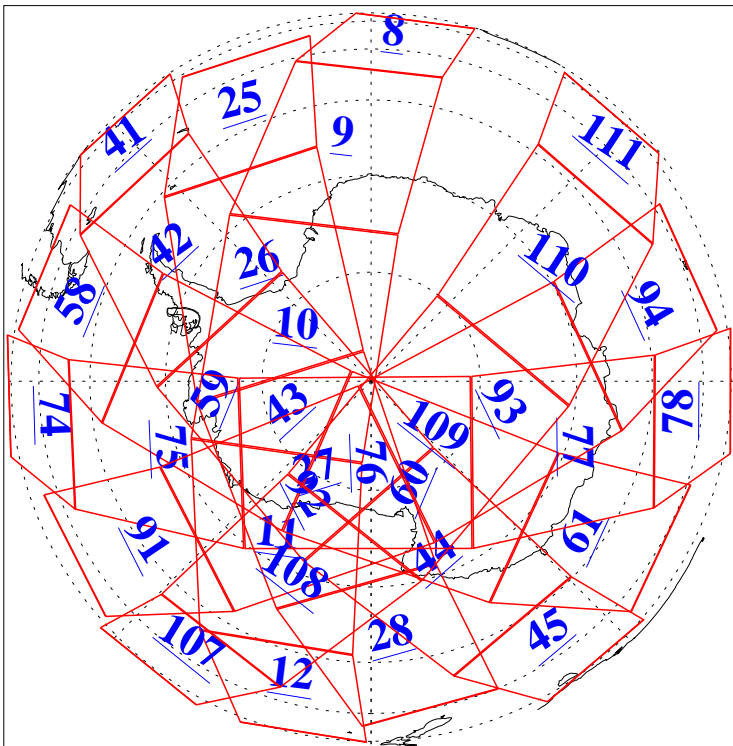

L1B Availability
AMSU Granules: 240
HSB Granules: 0
AIRS Granules: 240

23 Jan 2020
DoY 23
Aqua Day 6473
Granules: 1 to 120

Granules: 121 to 240

Legend: AMSU Available, *HSB Available*, **AIRS Available**

L1B Availability
AMSU Granules: 240
HSB Granules: 0
AIRS Granules: 240

23 Jan 2020
DoY 23
Aqua Day 6473

Ascending Granules

Descending Granules

Legend: AMSU Available, *HSB Available*, AIRS Available

L1B Availability
 AMSU Granules: 240
 HSB Granules: 0
 AIRS Granules: 240

23 Jan 2020
 DoY 23
 Aqua Day 6473

Northern Hemisphere Granules

Southern Hemisphere Granules

Legend: AMSU Available, HSB Available, AIRS Available