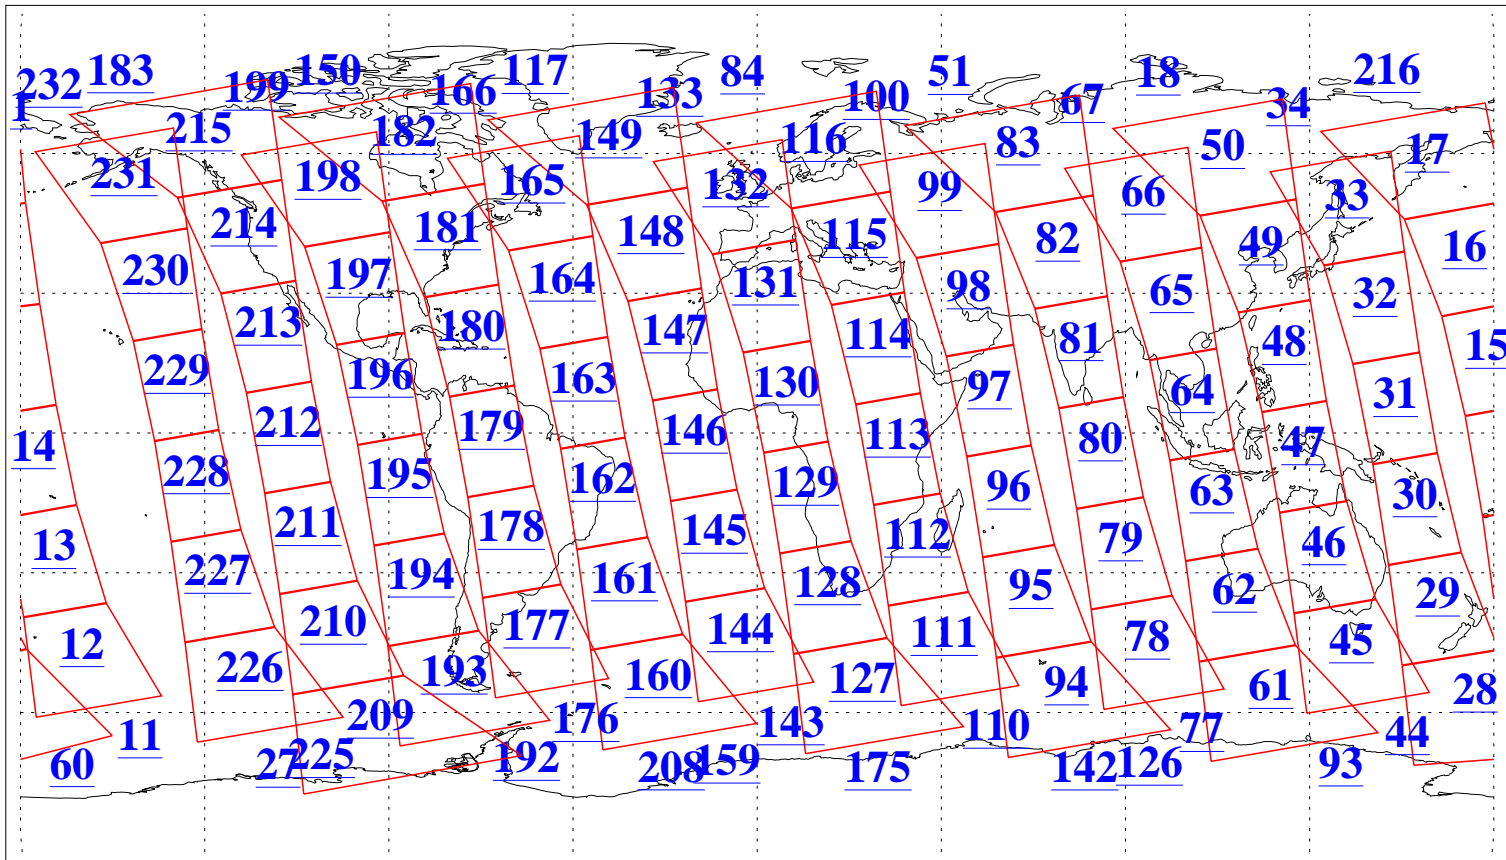

L1B Availability
AMSU Granules: 240
HSB Granules: 0
AIRS Granules: 240

23 Jan 2020
DoY 23
Aqua Day 6473
Granules: 1 to 120

Granules: 121 to 240

Legend: AMSU Available, *HSB Available*, **AIRS Available**

L1B Availability
AMSU Granules: 240
HSB Granules: 0
AIRS Granules: 240

23 Jan 2020
DoY 23
Aqua Day 6473

Ascending Granules

Descending Granules

Legend: AMSU Available, *HSB Available*, AIRS Available

L1B Availability
 AMSU Granules: 240
 HSB Granules: 0
 AIRS Granules: 240

23 Jan 2020
 DoY 23
 Aqua Day 6473

Northern Hemisphere Granules

Southern Hemisphere Granules

Legend: AMSU Available, HSB Available, AIRS Available