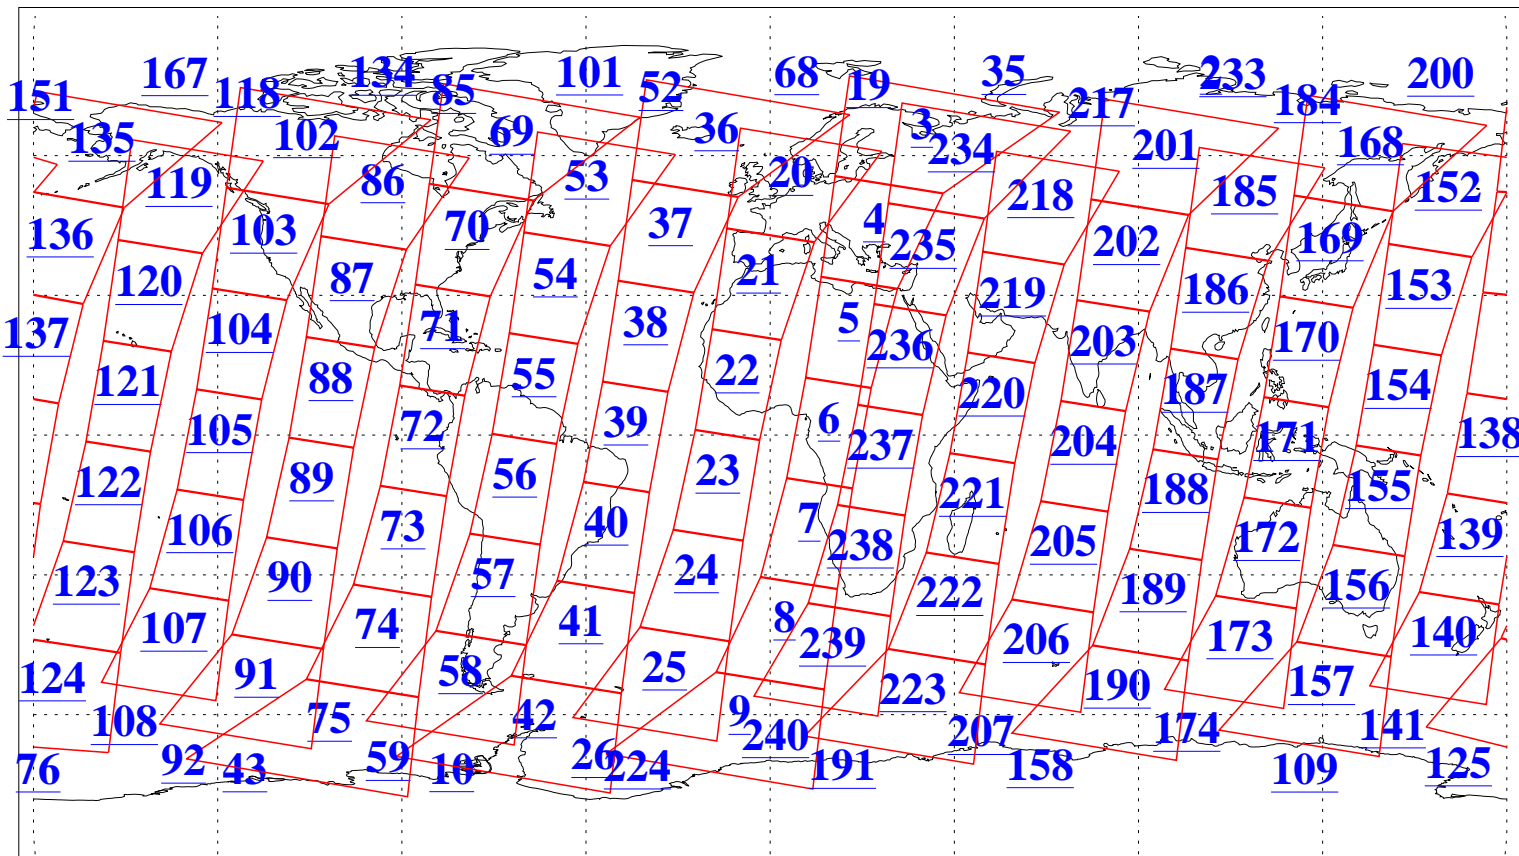

L1B Availability
AMSU Granules: 240
HSB Granules: 0
AIRS Granules: 240

23 Jan 2020
DoY 23
Aqua Day 6473
Granules: 1 to 120

Granules: 121 to 240

Legend: AMSU Available, *HSB Available*, **AIRS Available**

L1B Availability
AMSU Granules: 240
HSB Granules: 0
AIRS Granules: 240

23 Jan 2020
DoY 23
Aqua Day 6473

Ascending Granules

Descending Granules

Legend: AMSU Available, *HSB Available*, AIRS Available

L1B Availability
 AMSU Granules: 240
 HSB Granules: 0
 AIRS Granules: 240

23 Jan 2020
 DoY 23
 Aqua Day 6473

Northern Hemisphere Granules

Southern Hemisphere Granules

Legend: AMSU Available, HSB Available, AIRS Available