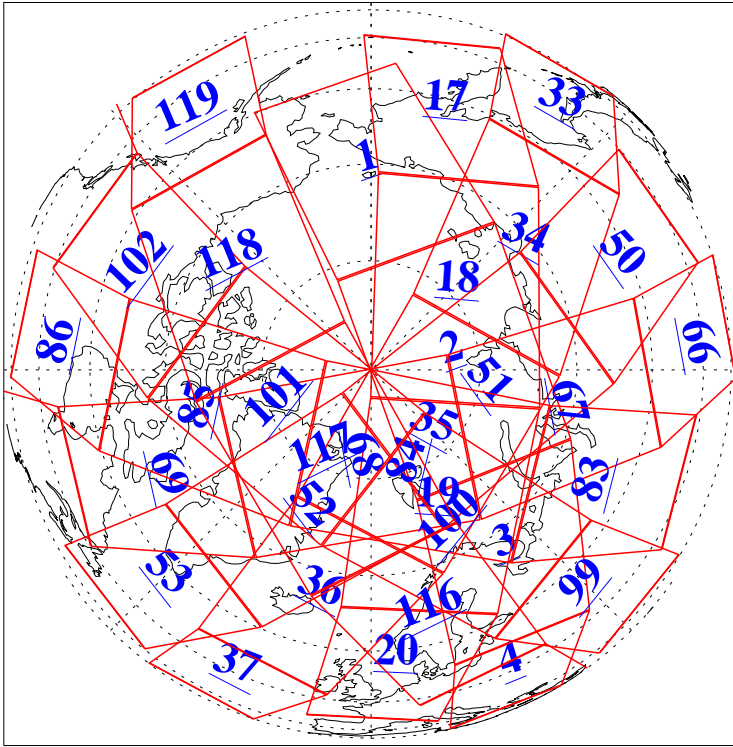

L1B Availability
AMSU Granules: 240
HSB Granules: 0
AIRS Granules: 240

23 Jan 2020
DoY 23
Aqua Day 6473
Granules: 1 to 120

Granules: 121 to 240

Legend: AMSU Available, *HSB Available*, **AIRS Available**

L1B Availability
AMSU Granules: 240
HSB Granules: 0
AIRS Granules: 240

23 Jan 2020
DoY 23
Aqua Day 6473

Ascending Granules

Descending Granules

Legend: AMSU Available, *HSB Available*, AIRS Available

L1B Availability
 AMSU Granules: 240
 HSB Granules: 0
 AIRS Granules: 240

23 Jan 2020
 DoY 23
 Aqua Day 6473

Northern Hemisphere Granules

Southern Hemisphere Granules

Legend: AMSU Available, HSB Available, AIRS Available