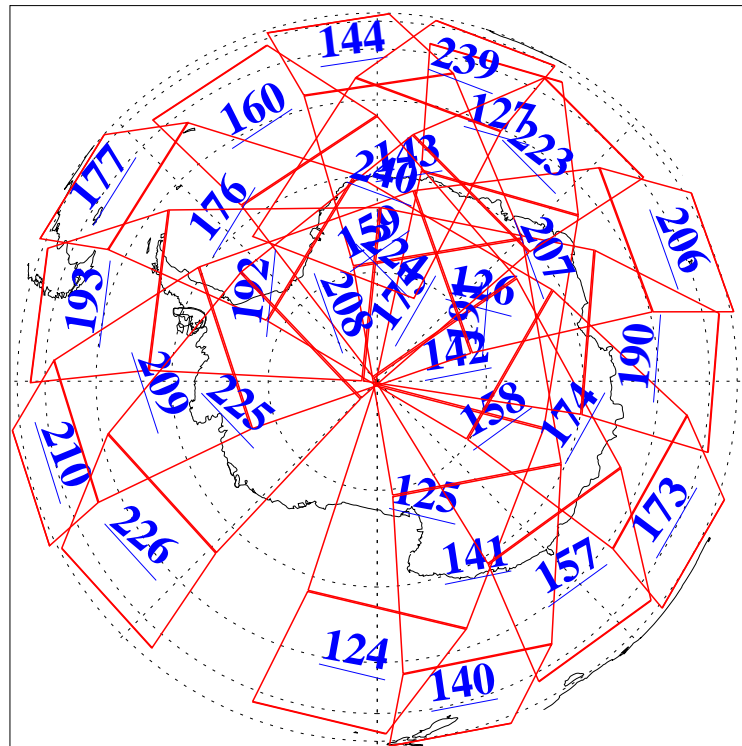

L1B Availability
AMSU Granules: 240
HSB Granules: 0
AIRS Granules: 240

23 Jan 2020
DoY 23
Aqua Day 6473
Granules: 1 to 120

Granules: 121 to 240

Legend: AMSU Available, *HSB Available*, **AIRS Available**

L1B Availability
AMSU Granules: 240
HSB Granules: 0
AIRS Granules: 240

23 Jan 2020
DoY 23
Aqua Day 6473

Ascending Granules

Descending Granules

Legend: AMSU Available, *HSB Available*, AIRS Available

L1B Availability
 AMSU Granules: 240
 HSB Granules: 0
 AIRS Granules: 240

23 Jan 2020
 DoY 23
 Aqua Day 6473

Northern Hemisphere Granules

Southern Hemisphere Granules

Legend: AMSU Available, HSB Available, AIRS Available