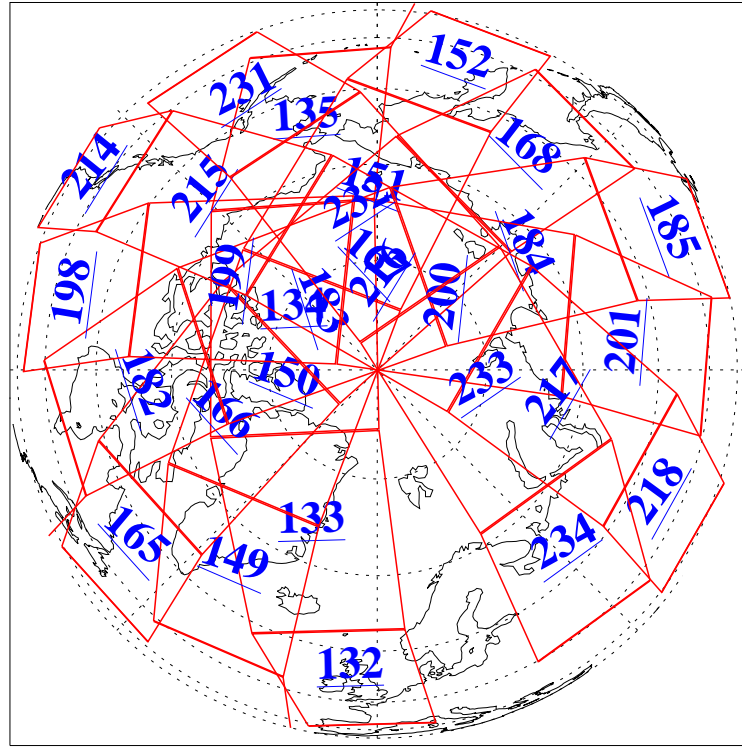

L1B Availability
AMSU Granules: 240
HSB Granules: 0
AIRS Granules: 240

23 Jan 2020
DoY 23
Aqua Day 6473

Northern Hemisphere Granules

Southern Hemisphere Granules