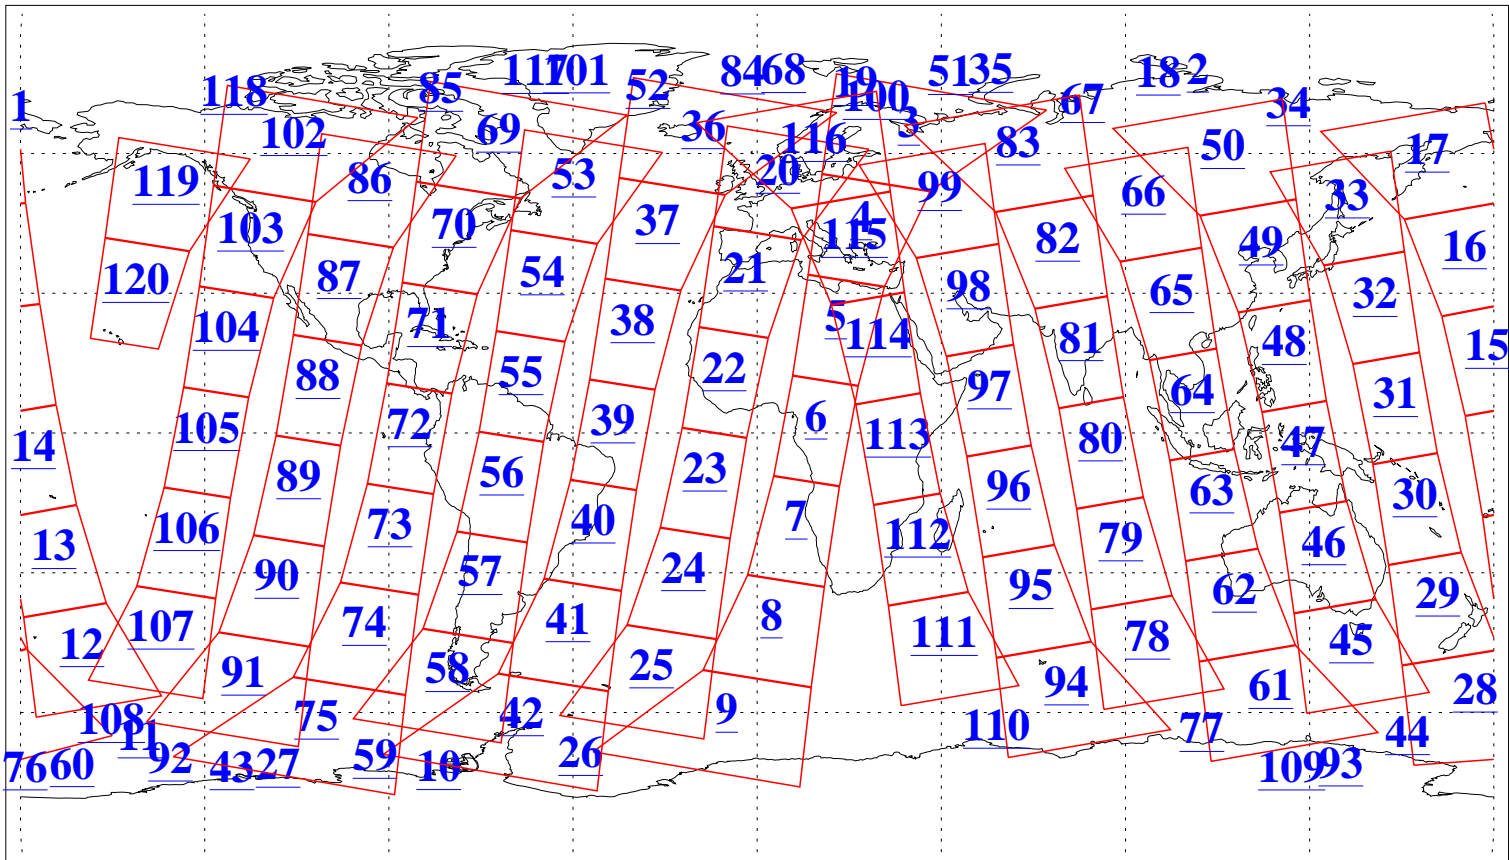

L1B Availability
AMSU Granules: 240
HSB Granules: 0
AIRS Granules: 240

23 Jan 2020
DoY 23
Aqua Day 6473
Granules: 1 to 120

Granules: 121 to 240

Legend: AMSU Available, *HSB Available*, **AIRS Available**

L1B Availability
AMSU Granules: 240
HSB Granules: 0
AIRS Granules: 240

23 Jan 2020
DoY 23
Aqua Day 6473

Ascending Granules

Descending Granules

Legend: AMSU Available, *HSB Available*, AIRS Available

L1B Availability
 AMSU Granules: 240
 HSB Granules: 0
 AIRS Granules: 240

23 Jan 2020
 DoY 23
 Aqua Day 6473

Northern Hemisphere Granules

Southern Hemisphere Granules

Legend: AMSU Available, HSB Available, AIRS Available