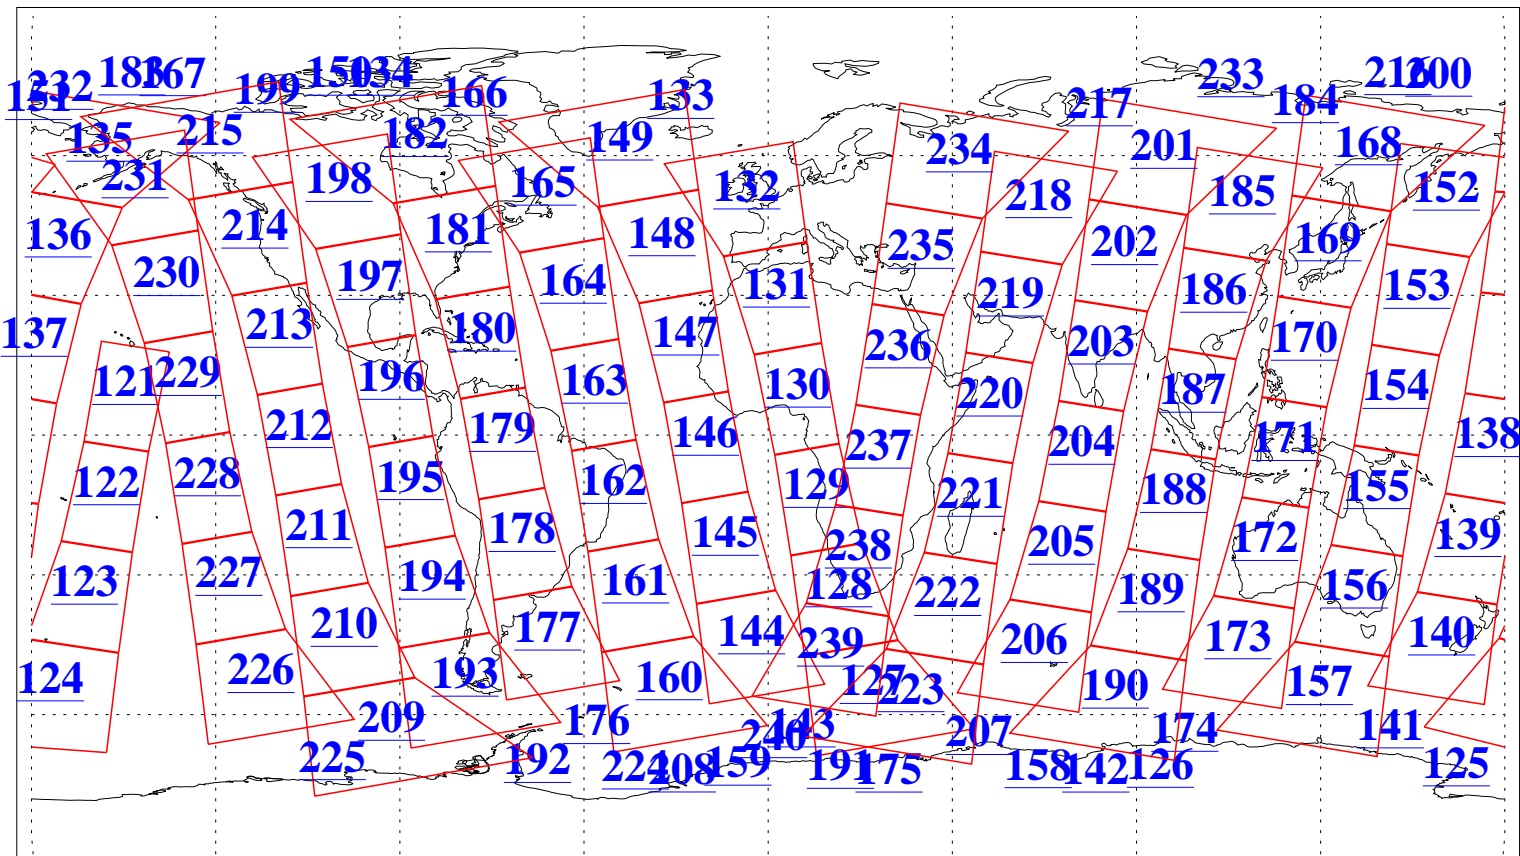

L1B Availability
AMSU Granules: 240
HSB Granules: 0
AIRS Granules: 240

23 Jan 2020
DoY 23
Aqua Day 6473
Granules: 1 to 120

Granules: 121 to 240

Legend: AMSU Available, *HSB Available*, **AIRS Available**

L1B Availability
AMSU Granules: 240
HSB Granules: 0
AIRS Granules: 240

23 Jan 2020
DoY 23
Aqua Day 6473

Ascending Granules

Descending Granules

Legend: AMSU Available, *HSB Available*, AIRS Available

L1B Availability
 AMSU Granules: 240
 HSB Granules: 0
 AIRS Granules: 240

23 Jan 2020
 DoY 23
 Aqua Day 6473

Northern Hemisphere Granules

Southern Hemisphere Granules

Legend: AMSU Available, HSB Available, AIRS Available