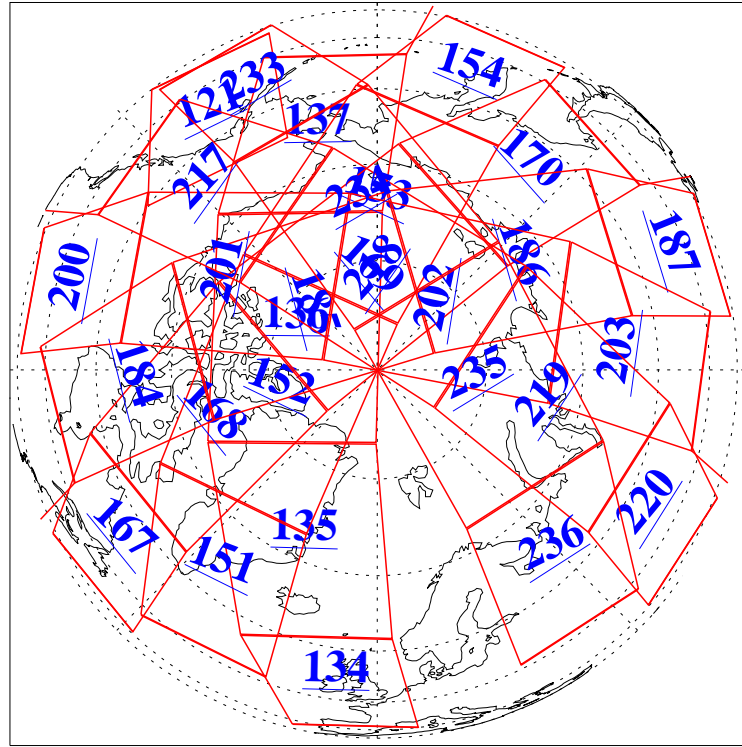

L1B Availability
AMSU Granules: 240
HSB Granules: 0
AIRS Granules: 240

21 Jan 2020
DoY 21
Aqua Day 6471

Northern Hemisphere Granules

Southern Hemisphere Granules