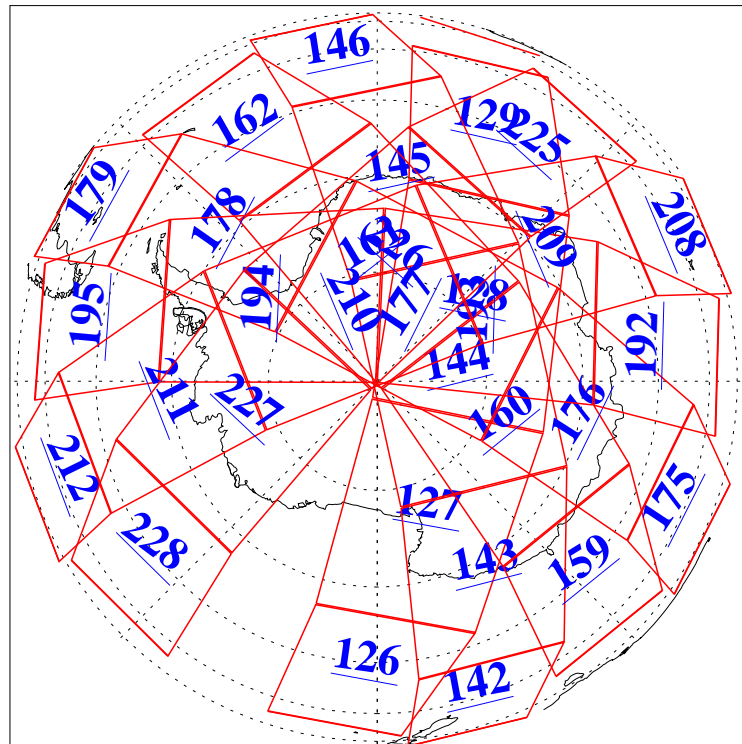

Legend: AMSU Available, HSB Available, AIRS Available