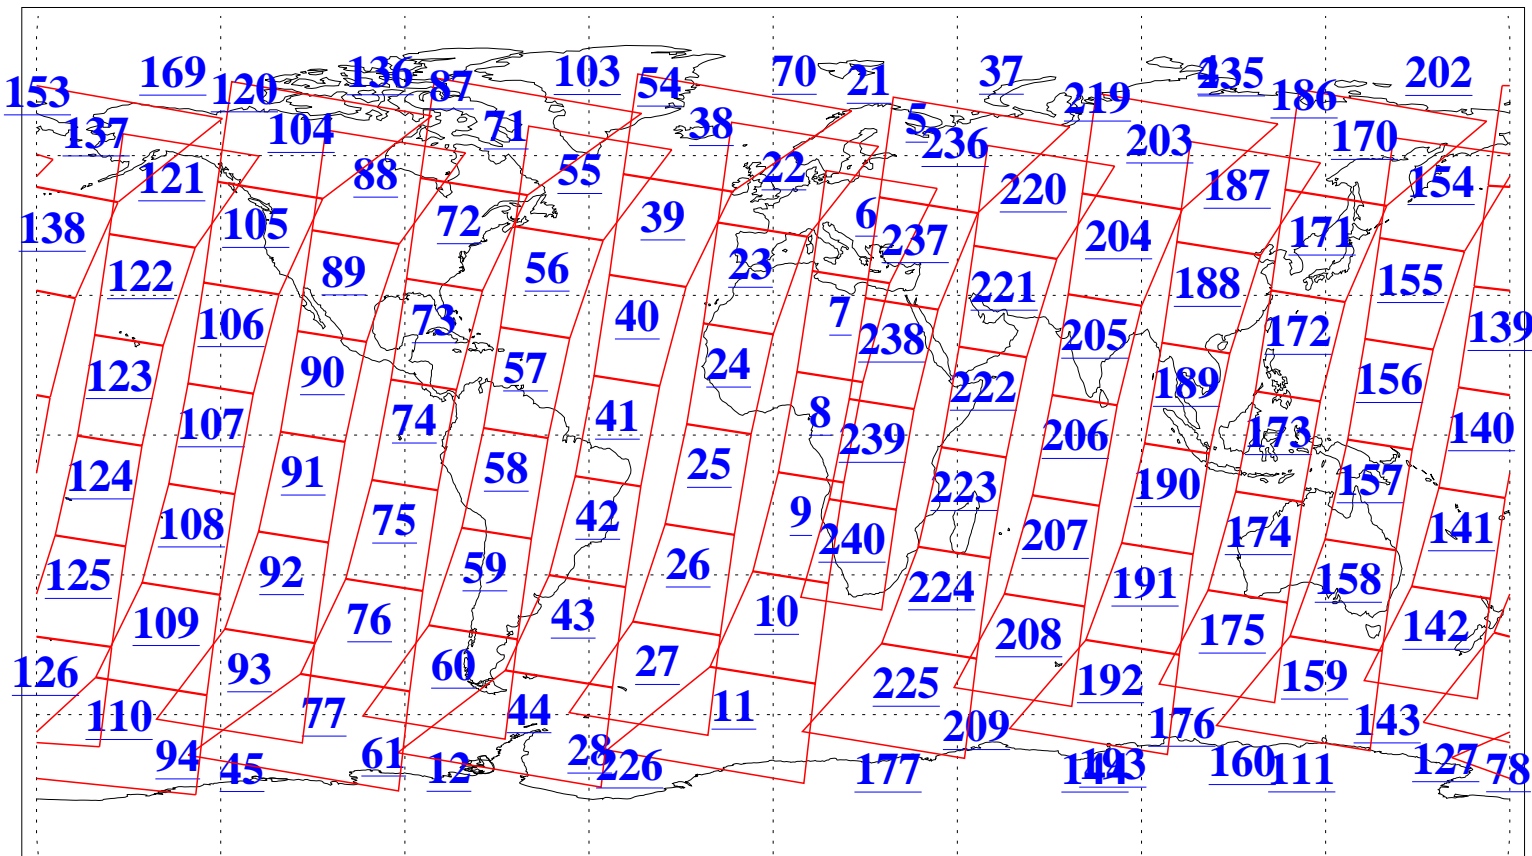

L1B Availability
 AMSU Granules: 240
 HSB Granules: 0
 AIRS Granules: 240

21 Jan 2020
 DoY 21
 Aqua Day 6471
 Granules: 1 to 120

Granules: 121 to 240

Legend: AMSU Available, *HSB Available*, *AIRS Available*

L1B Availability
AMSU Granules: 240
HSB Granules: 0
AIRS Granules: 240

21 Jan 2020
DoY 21
Aqua Day 6471

Ascending Granules

Descending Granules

Legend: AMSU Available, HSB Available, AIRS Available

L1B Availability
 AMSU Granules: 240
 HSB Granules: 0
 AIRS Granules: 240