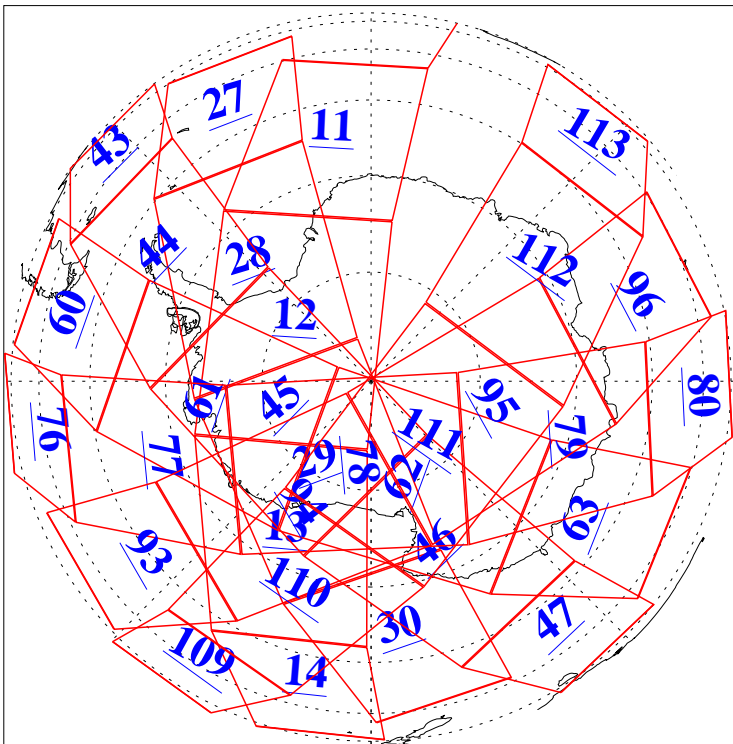

L1B Availability
 AMSU Granules: 240
 HSB Granules: 0
 AIRS Granules: 240

21 Jan 2020
 DoY 21
 Aqua Day 6471
 Granules: 1 to 120

Granules: 121 to 240

Legend: AMSU Available, *HSB Available*, *AIRS Available*

L1B Availability
AMSU Granules: 240
HSB Granules: 0
AIRS Granules: 240

21 Jan 2020
DoY 21
Aqua Day 6471

Ascending Granules

Descending Granules

Legend: AMSU Available, HSB Available, AIRS Available

L1B Availability
 AMSU Granules: 240
 HSB Granules: 0
 AIRS Granules: 240

21 Jan 2020
 DoY 21
 Aqua Day 6471

Northern Hemisphere Granules

Southern Hemisphere Granules

Legend: AMSU Available, HSB Available, AIRS Available