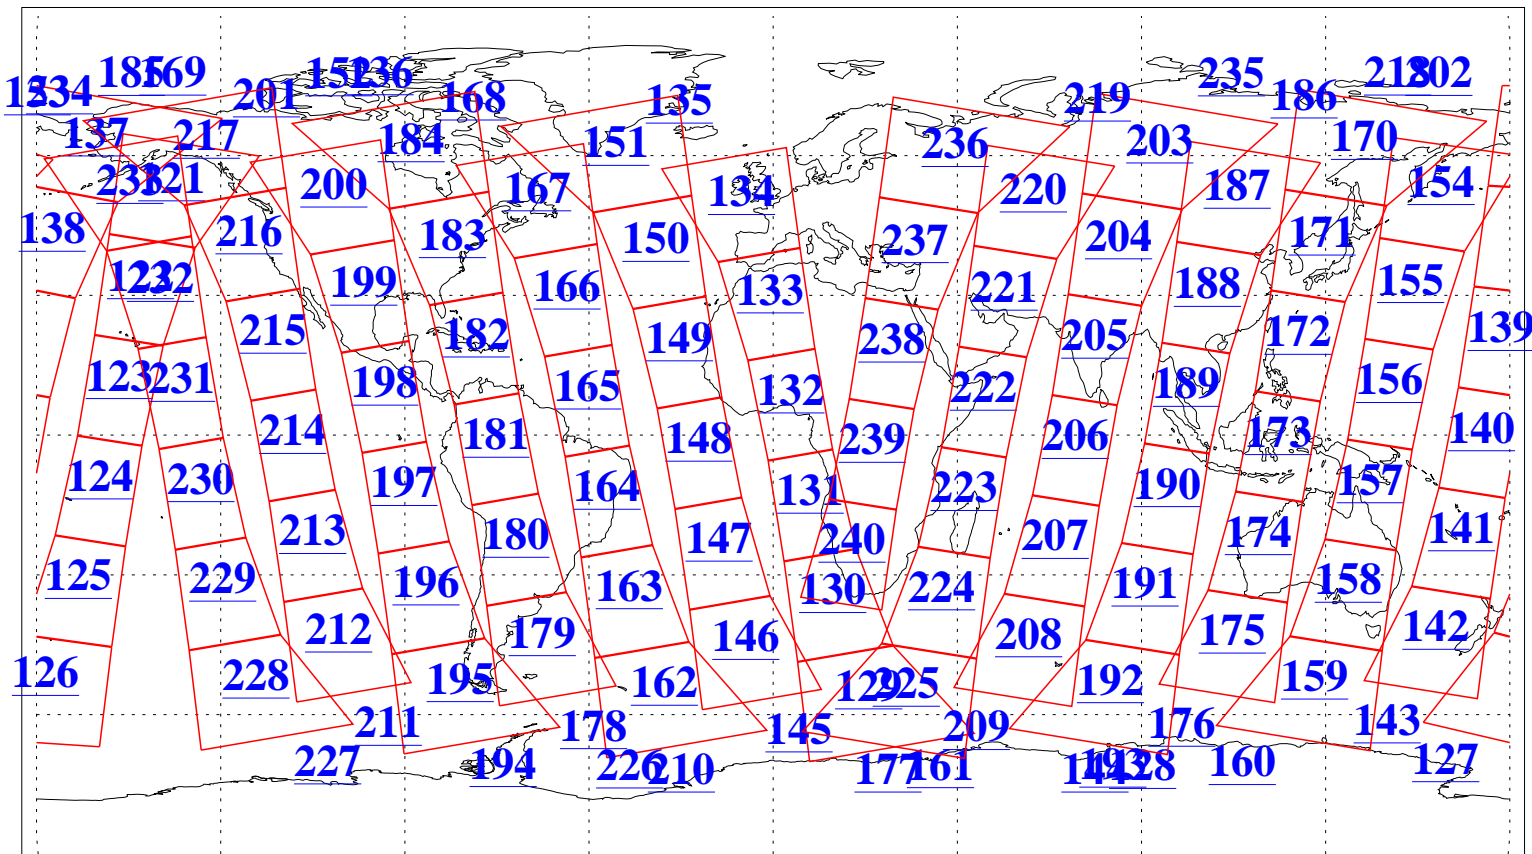

L1B Availability
 AMSU Granules: 240
 HSB Granules: 0
 AIRS Granules: 240

21 Jan 2020
 DoY 21
 Aqua Day 6471
 Granules: 1 to 120

Granules: 121 to 240

Legend: AMSU Available, *HSB Available*, *AIRS Available*

L1B Availability
AMSU Granules: 240
HSB Granules: 0
AIRS Granules: 240

21 Jan 2020
DoY 21
Aqua Day 6471

Ascending Granules

Descending Granules

Legend: AMSU Available, HSB Available, AIRS Available

L1B Availability
 AMSU Granules: 240
 HSB Granules: 0
 AIRS Granules: 240