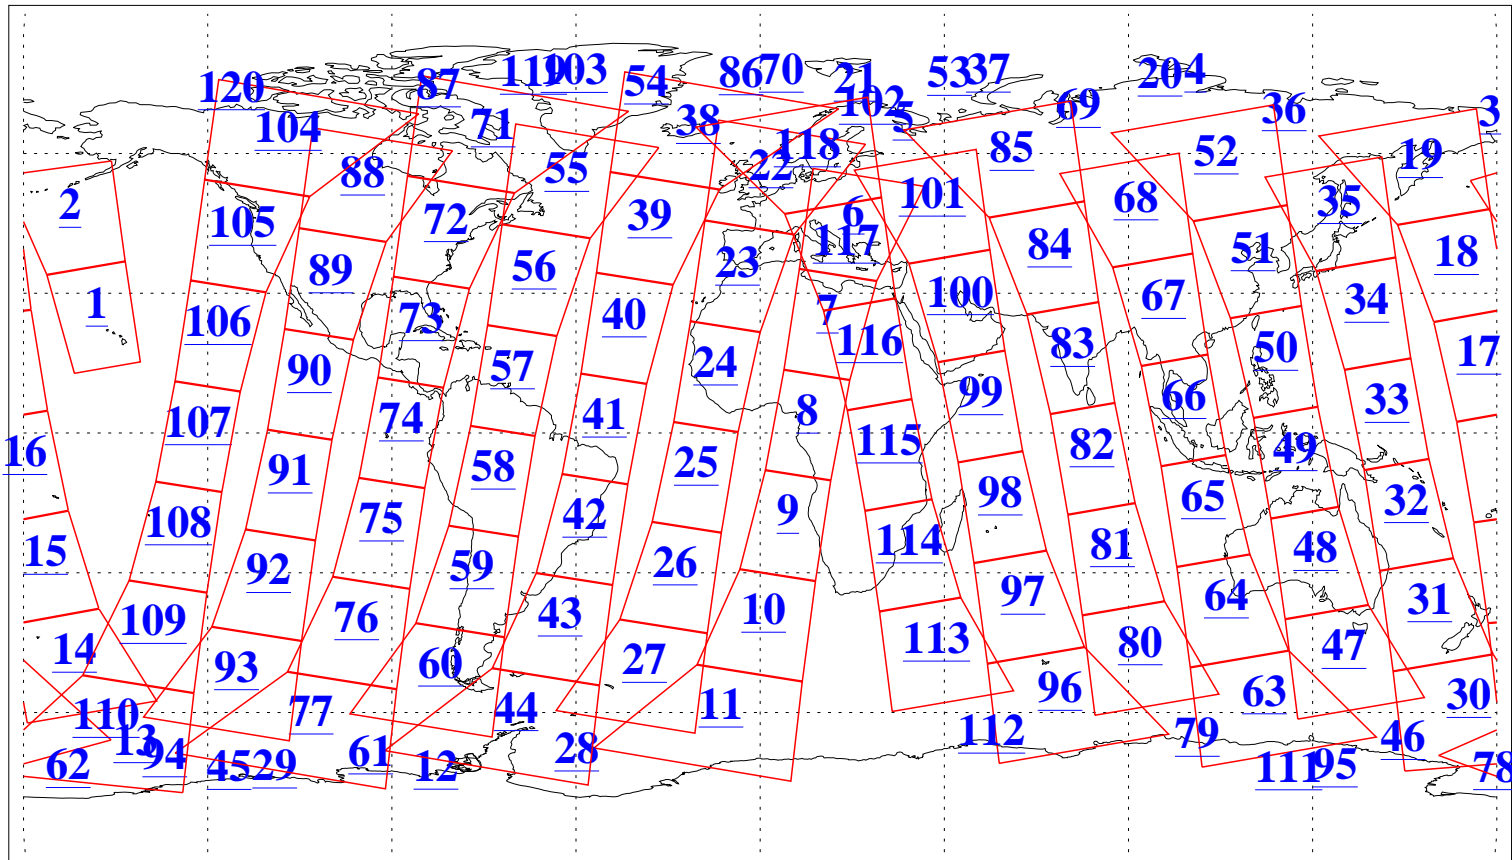

L1B Availability
 AMSU Granules: 240
 HSB Granules: 0
 AIRS Granules: 240

21 Jan 2020
 DoY 21
 Aqua Day 6471
 Granules: 1 to 120

Granules: 121 to 240

Legend: AMSU Available, *HSB Available*, *AIRS Available*

L1B Availability
AMSU Granules: 240
HSB Granules: 0
AIRS Granules: 240

21 Jan 2020
DoY 21
Aqua Day 6471

Ascending Granules

Descending Granules

Legend: AMSU Available, HSB Available, AIRS Available

L1B Availability
 AMSU Granules: 240
 HSB Granules: 0
 AIRS Granules: 240

21 Jan 2020
 DoY 21
 Aqua Day 6471

Northern Hemisphere Granules

Southern Hemisphere Granules

Legend: AMSU Available, HSB Available, AIRS Available