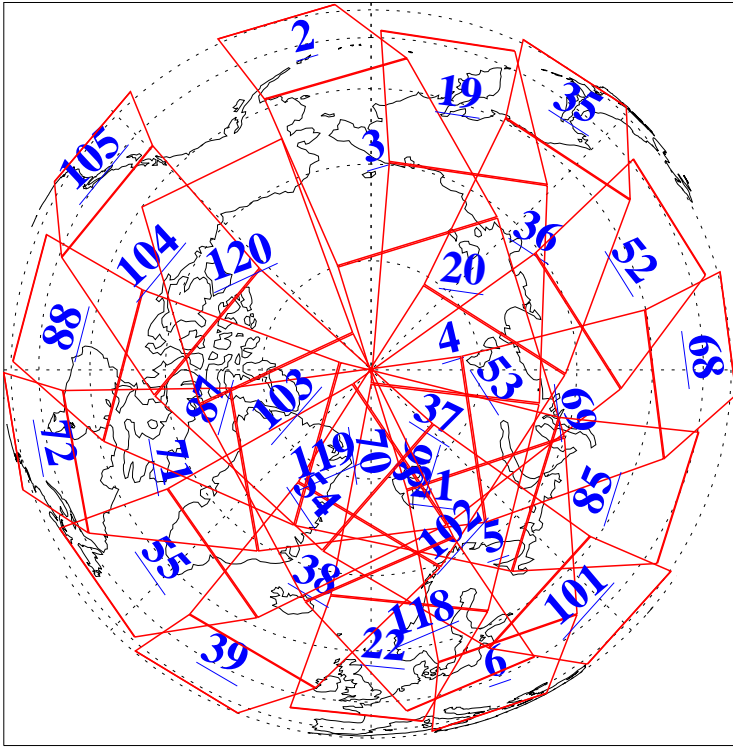

L1B Availability
 AMSU Granules: 240
 HSB Granules: 0
 AIRS Granules: 240

21 Jan 2020
 DoY 21
 Aqua Day 6471
 Granules: 1 to 120

Granules: 121 to 240

Legend: AMSU Available, *HSB Available*, *AIRS Available*

L1B Availability
AMSU Granules: 240
HSB Granules: 0
AIRS Granules: 240

21 Jan 2020
DoY 21
Aqua Day 6471

Ascending Granules

Descending Granules

Legend: AMSU Available, HSB Available, AIRS Available

L1B Availability
 AMSU Granules: 240
 HSB Granules: 0
 AIRS Granules: 240

21 Jan 2020
 DoY 21
 Aqua Day 6471

Northern Hemisphere Granules

Southern Hemisphere Granules

Legend: AMSU Available, HSB Available, AIRS Available