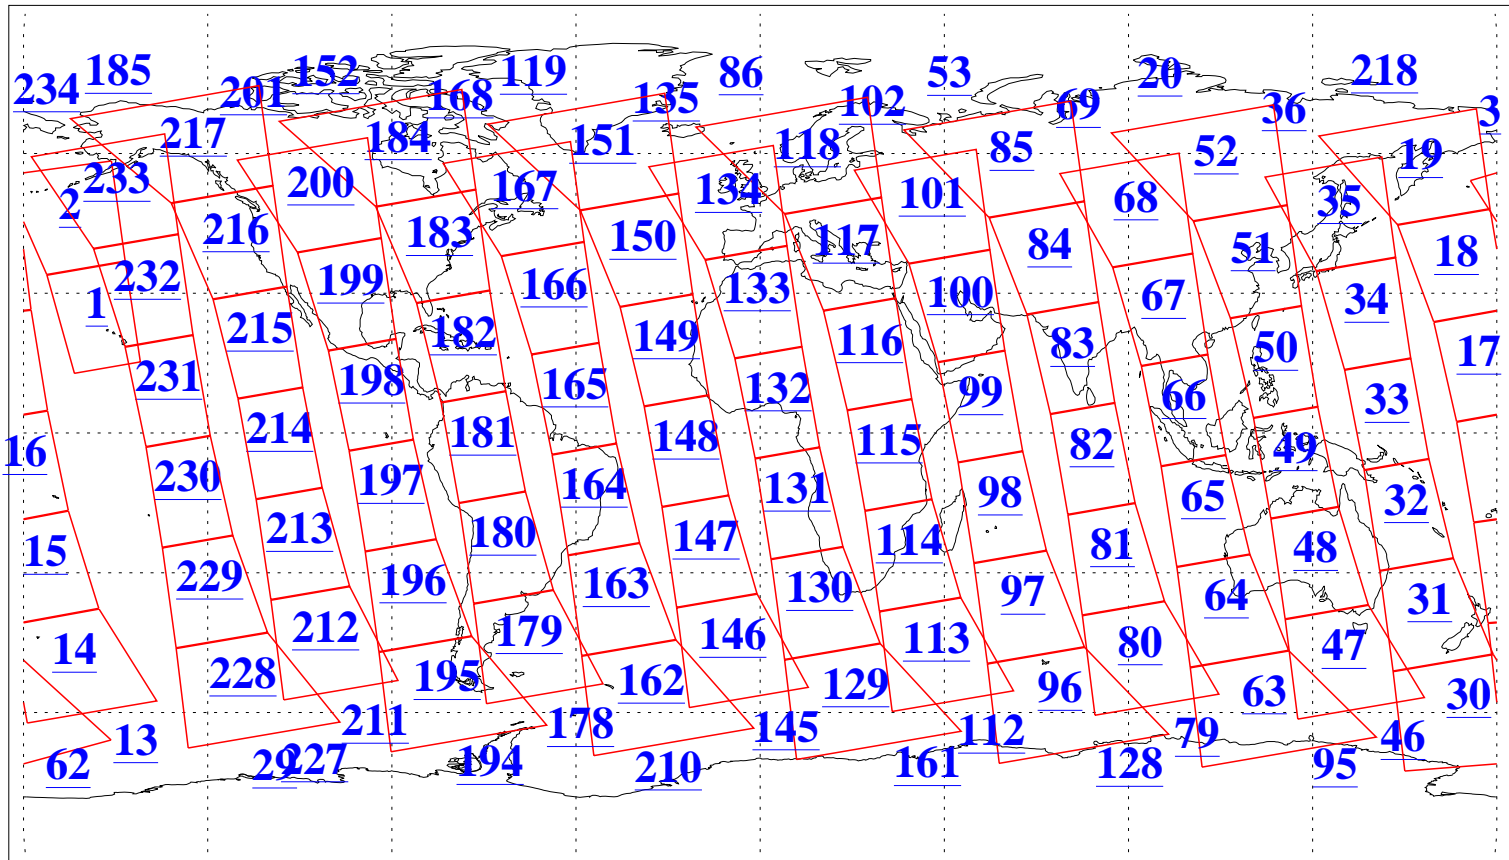

L1B Availability
 AMSU Granules: 240
 HSB Granules: 0
 AIRS Granules: 240

21 Jan 2020
 DoY 21
 Aqua Day 6471
 Granules: 1 to 120

Granules: 121 to 240

Legend: AMSU Available, *HSB Available*, *AIRS Available*

L1B Availability
AMSU Granules: 240
HSB Granules: 0
AIRS Granules: 240

21 Jan 2020
DoY 21
Aqua Day 6471

Ascending Granules

Descending Granules

Legend: AMSU Available, HSB Available, AIRS Available

L1B Availability
 AMSU Granules: 240
 HSB Granules: 0
 AIRS Granules: 240