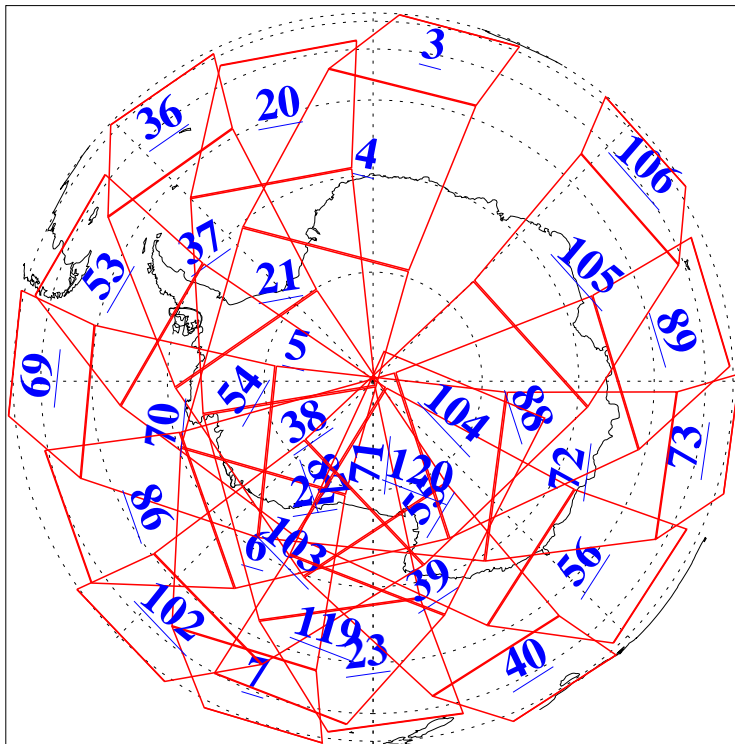

L1B Availability  
 AMSU Granules: 240  
 HSB Granules: 0  
 AIRS Granules: 240

20 Jan 2020  
 DoY 20  
 Aqua Day 6470  
 Granules: 1 to 120

Granules: 121 to 240

Legend: AMSU Available, *HSB Available*, AIRS Available

L1B Availability  
AMSU Granules: 240  
HSB Granules: 0  
AIRS Granules: 240

20 Jan 2020  
DoY 20  
Aqua Day 6470

Ascending Granules

Descending Granules

Legend: AMSU Available, *HSB Available*, *AIRS Available*

L1B Availability  
 AMSU Granules: 240  
 HSB Granules: 0  
 AIRS Granules: 240

20 Jan 2020  
 DoY 20  
 Aqua Day 6470

Northern Hemisphere Granules

Southern Hemisphere Granules

Legend: AMSU Available, HSB Available, **AIRS Available**