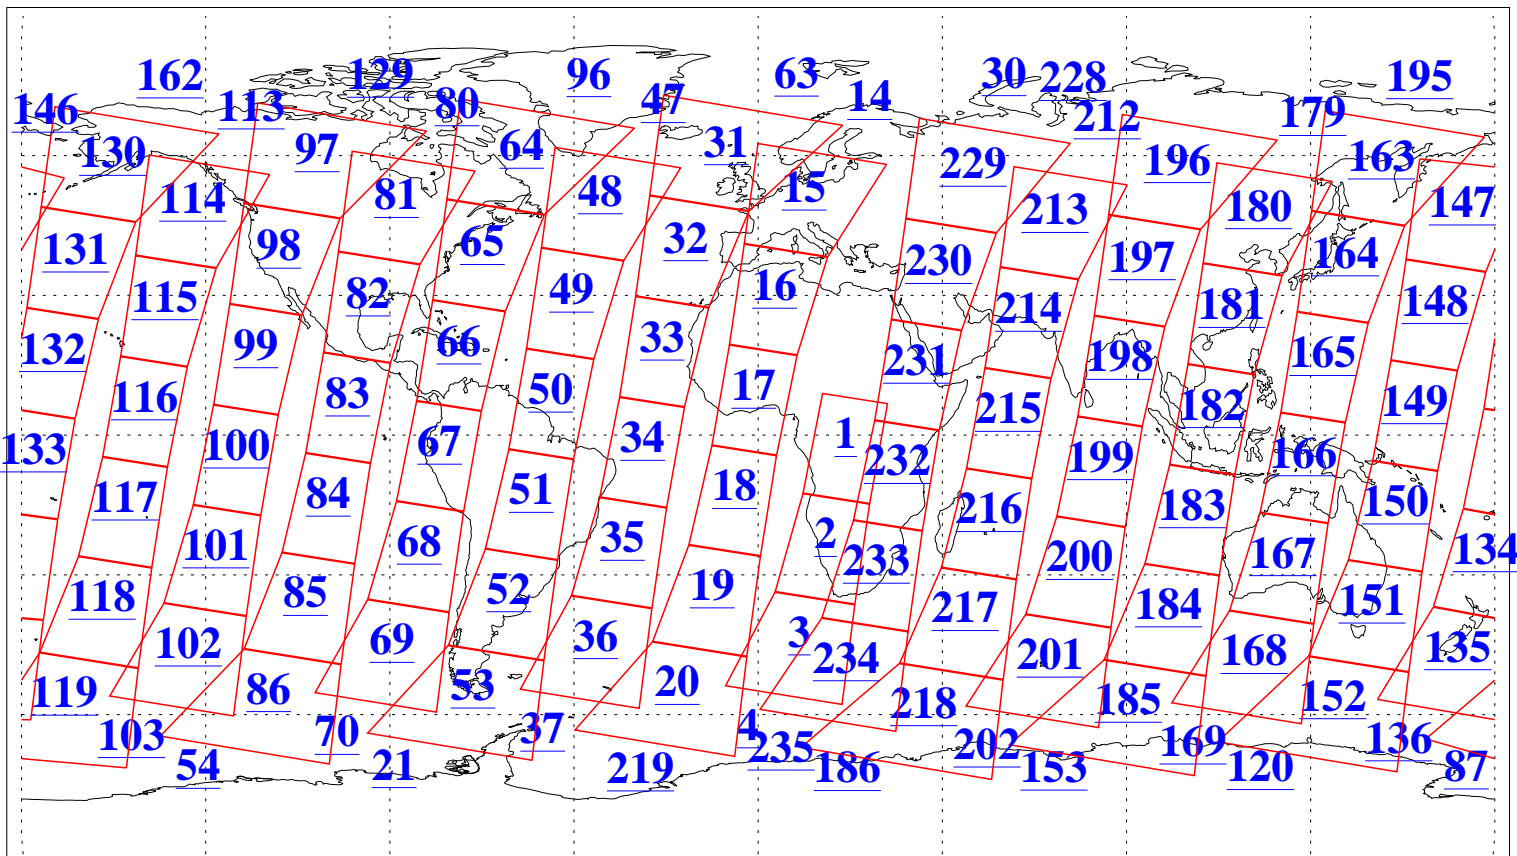

L1B Availability  
 AMSU Granules: 240  
 HSB Granules: 0  
 AIRS Granules: 240

20 Jan 2020  
 DoY 20  
 Aqua Day 6470  
 Granules: 1 to 120

Granules: 121 to 240

Legend: AMSU Available, *HSB Available*, AIRS Available

L1B Availability  
AMSU Granules: 240  
HSB Granules: 0  
AIRS Granules: 240

20 Jan 2020  
DoY 20  
Aqua Day 6470

Ascending Granules

Descending Granules

Legend: AMSU Available, *HSB Available*, *AIRS Available*

L1B Availability  
 AMSU Granules: 240  
 HSB Granules: 0  
 AIRS Granules: 240

20 Jan 2020  
 DoY 20  
 Aqua Day 6470

Northern Hemisphere Granules

Southern Hemisphere Granules

Legend: AMSU Available, HSB Available, **AIRS Available**