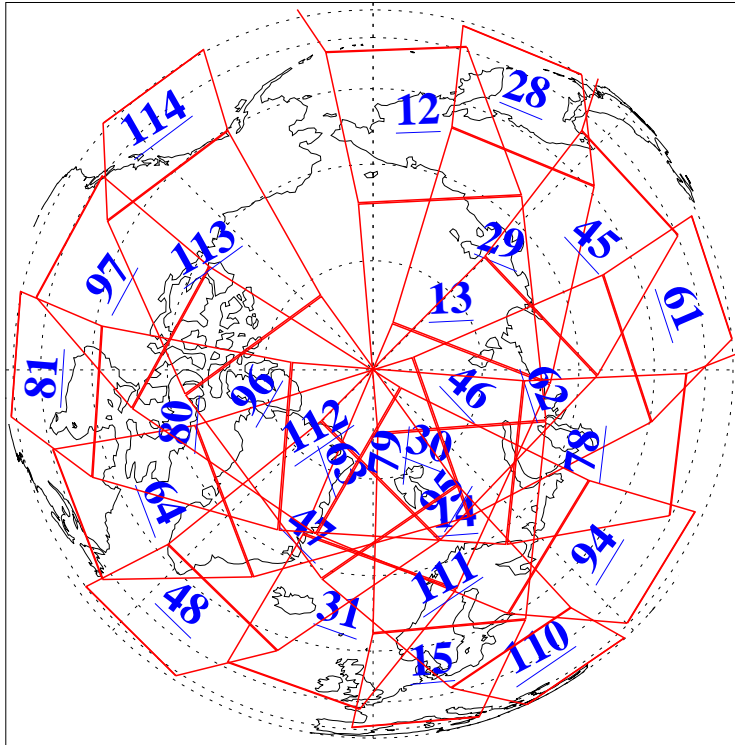

L1B Availability  
 AMSU Granules: 240  
 HSB Granules: 0  
 AIRS Granules: 240

20 Jan 2020  
 DoY 20  
 Aqua Day 6470  
 Granules: 1 to 120

Granules: 121 to 240

Legend: AMSU Available, *HSB Available*, AIRS Available

L1B Availability  
AMSU Granules: 240  
HSB Granules: 0  
AIRS Granules: 240

20 Jan 2020  
DoY 20  
Aqua Day 6470

Ascending Granules

Descending Granules

Legend: AMSU Available, *HSB Available*, *AIRS Available*

L1B Availability  
 AMSU Granules: 240  
 HSB Granules: 0  
 AIRS Granules: 240

20 Jan 2020  
 DoY 20  
 Aqua Day 6470

Northern Hemisphere Granules

Southern Hemisphere Granules

Legend: AMSU Available, HSB Available, **AIRS Available**