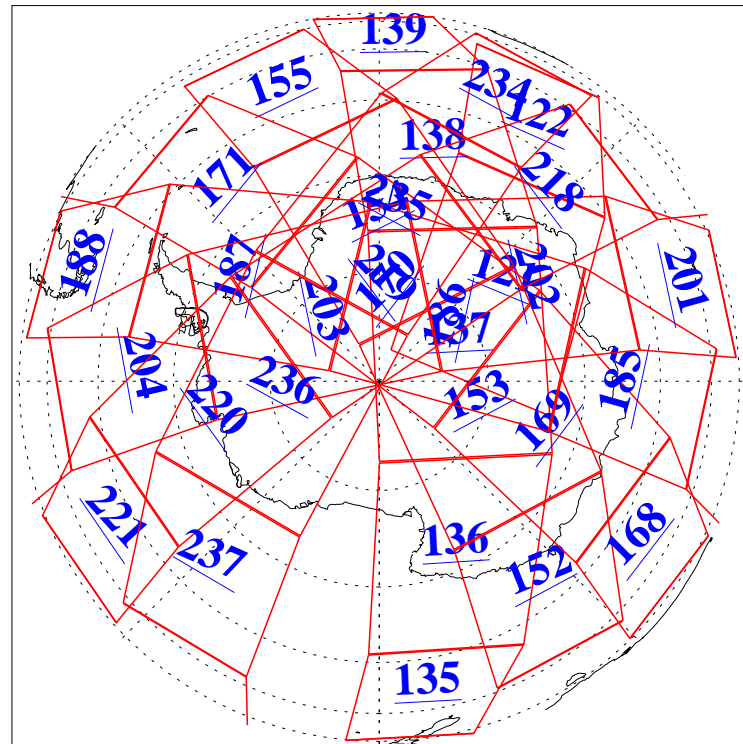

L1B Availability  
 AMSU Granules: 240  
 HSB Granules: 0  
 AIRS Granules: 240

20 Jan 2020  
 DoY 20  
 Aqua Day 6470  
 Granules: 1 to 120

Granules: 121 to 240

Legend: AMSU Available, *HSB Available*, AIRS Available

L1B Availability  
AMSU Granules: 240  
HSB Granules: 0  
AIRS Granules: 240

20 Jan 2020  
DoY 20  
Aqua Day 6470

Ascending Granules

Descending Granules

Legend: AMSU Available, *HSB Available*, *AIRS Available*

L1B Availability  
 AMSU Granules: 240  
 HSB Granules: 0  
 AIRS Granules: 240

20 Jan 2020  
 DoY 20  
 Aqua Day 6470

Northern Hemisphere Granules

Southern Hemisphere Granules

Legend: AMSU Available, HSB Available, **AIRS Available**