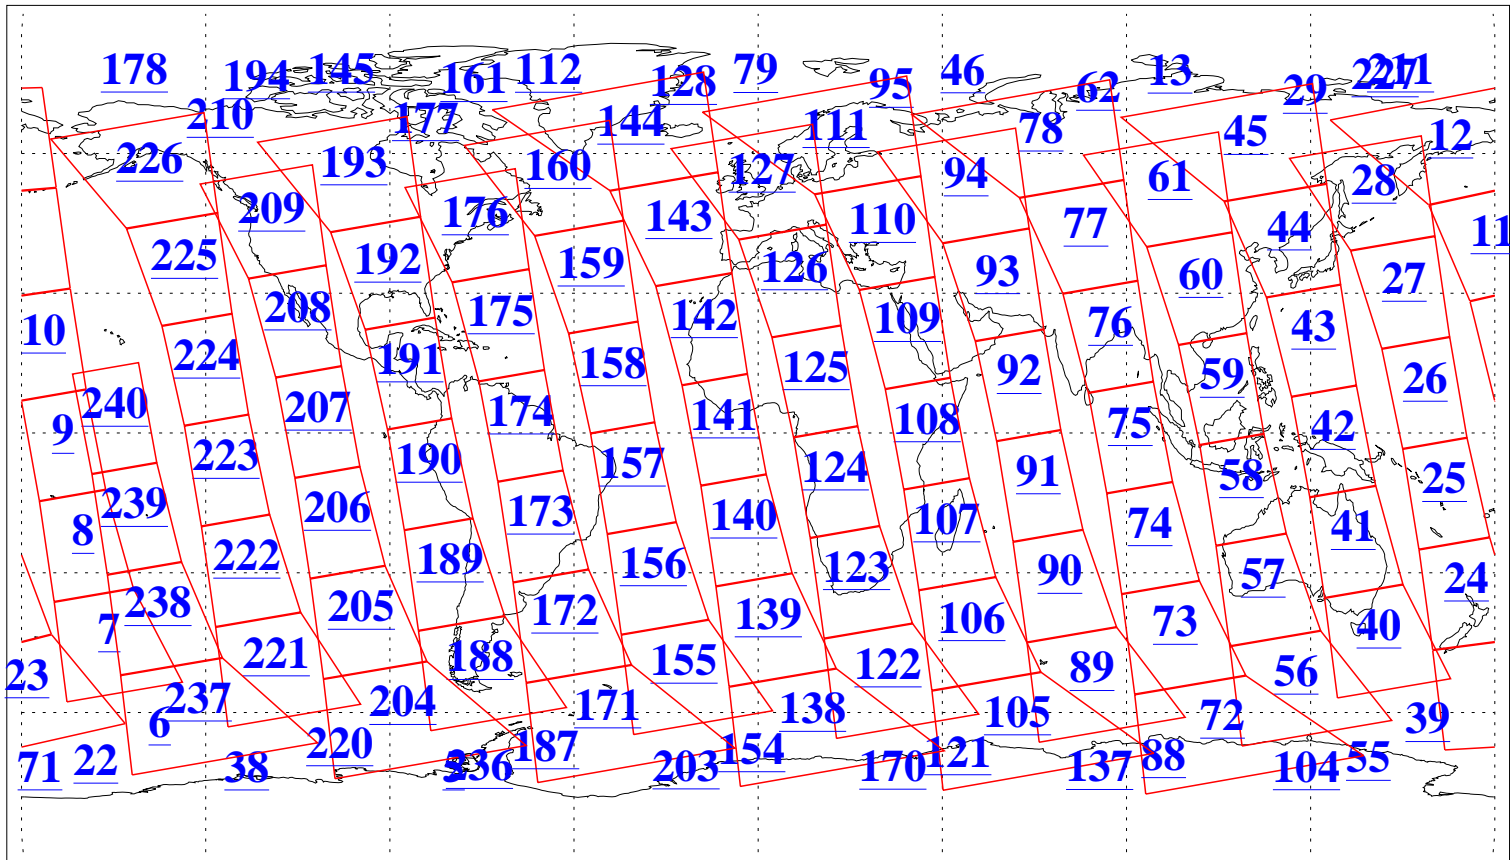

L1B Availability  
 AMSU Granules: 240  
 HSB Granules: 0  
 AIRS Granules: 240

20 Jan 2020  
 DoY 20  
 Aqua Day 6470  
 Granules: 1 to 120

Granules: 121 to 240

Legend: AMSU Available, *HSB Available*, AIRS Available

L1B Availability  
AMSU Granules: 240  
HSB Granules: 0  
AIRS Granules: 240

20 Jan 2020  
DoY 20  
Aqua Day 6470

Ascending Granules

Descending Granules

Legend: AMSU Available, *HSB Available*, *AIRS Available*

L1B Availability  
 AMSU Granules: 240  
 HSB Granules: 0  
 AIRS Granules: 240

20 Jan 2020  
 DoY 20  
 Aqua Day 6470

Northern Hemisphere Granules

Southern Hemisphere Granules

Legend: AMSU Available, HSB Available, **AIRS Available**