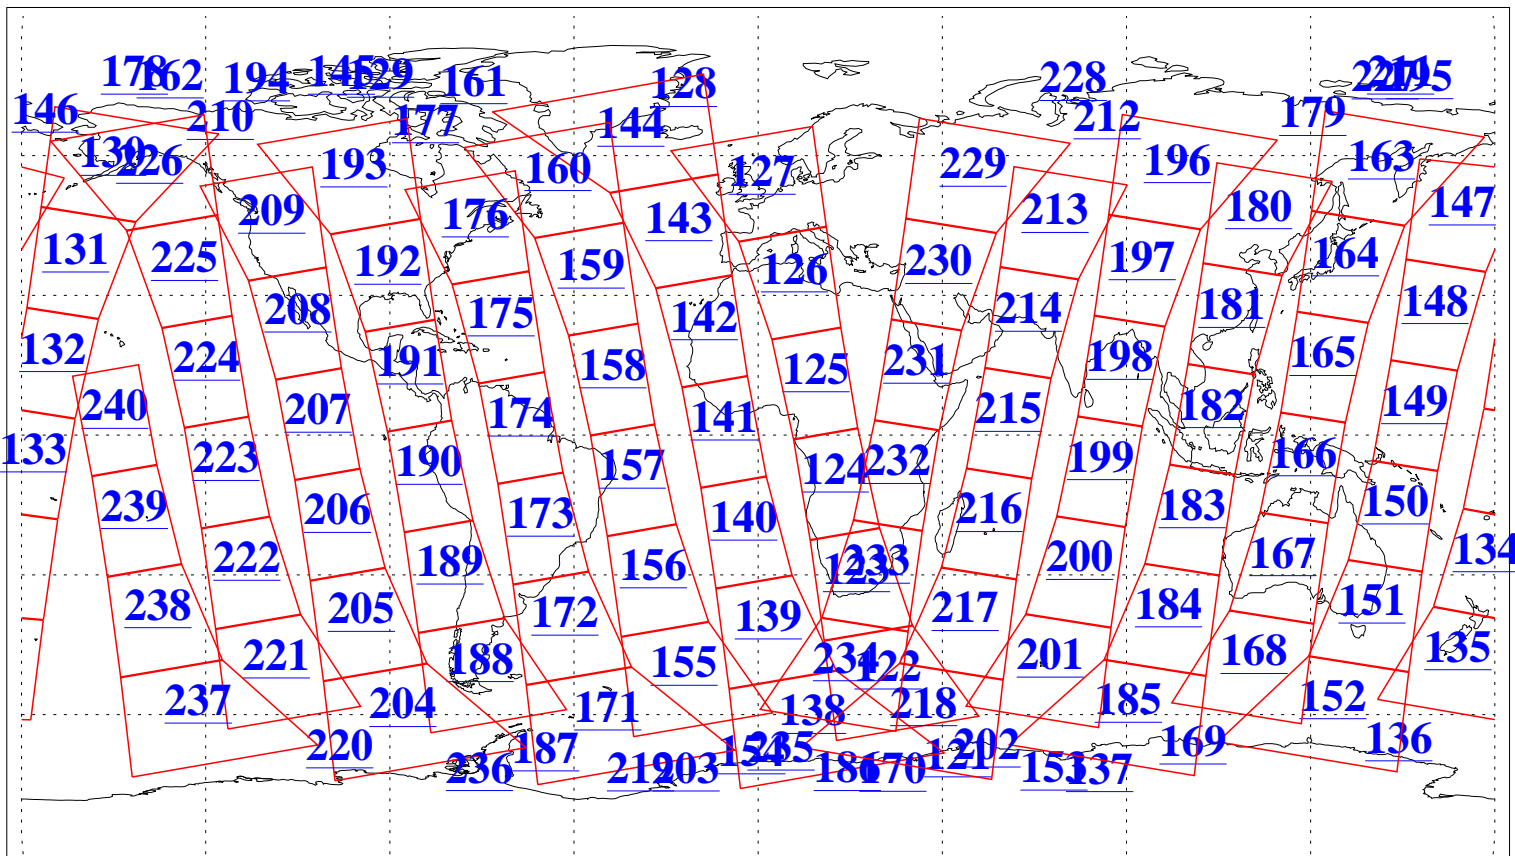

L1B Availability  
 AMSU Granules: 240  
 HSB Granules: 0  
 AIRS Granules: 240

20 Jan 2020  
 DoY 20  
 Aqua Day 6470  
 Granules: 1 to 120

Granules: 121 to 240

Legend: AMSU Available, *HSB Available*, AIRS Available

L1B Availability  
AMSU Granules: 240  
HSB Granules: 0  
AIRS Granules: 240

20 Jan 2020  
DoY 20  
Aqua Day 6470

Ascending Granules

Descending Granules

Legend: AMSU Available, *HSB Available*, *AIRS Available*

L1B Availability  
 AMSU Granules: 240  
 HSB Granules: 0  
 AIRS Granules: 240

20 Jan 2020  
 DoY 20  
 Aqua Day 6470

Northern Hemisphere Granules

Southern Hemisphere Granules

Legend: AMSU Available, HSB Available, **AIRS Available**