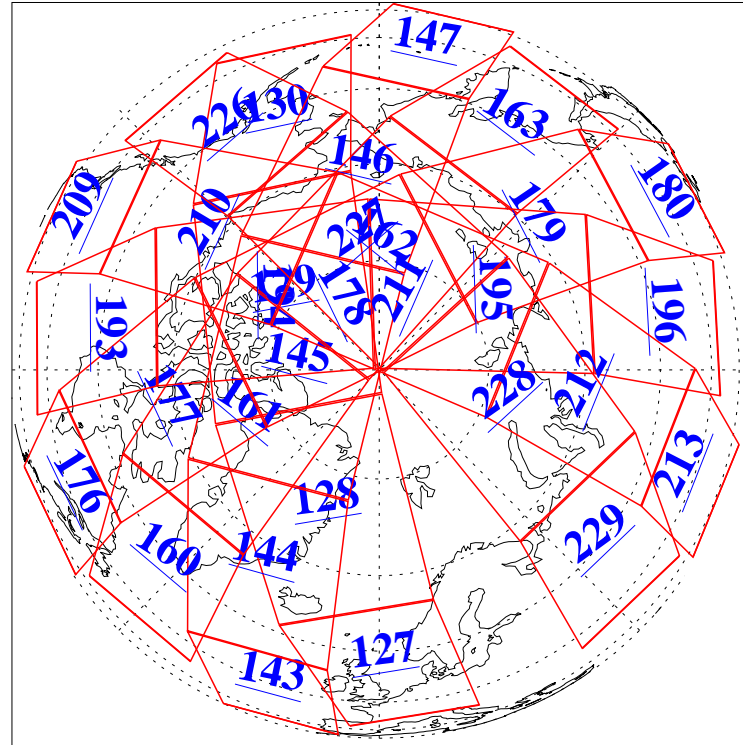

L1B Availability  
AMSU Granules: 240  
HSB Granules: 0  
AIRS Granules: 240

20 Jan 2020  
DoY 20  
Aqua Day 6470

Ascending Granules

Descending Granules

Legend: AMSU Available, *HSB Available*, *AIRS Available*

L1B Availability  
 AMSU Granules: 240  
 HSB Granules: 0  
 AIRS Granules: 240

20 Jan 2020  
 DoY 20  
 Aqua Day 6470

Northern Hemisphere Granules

Southern Hemisphere Granules

Legend: AMSU Available, HSB Available, **AIRS Available**