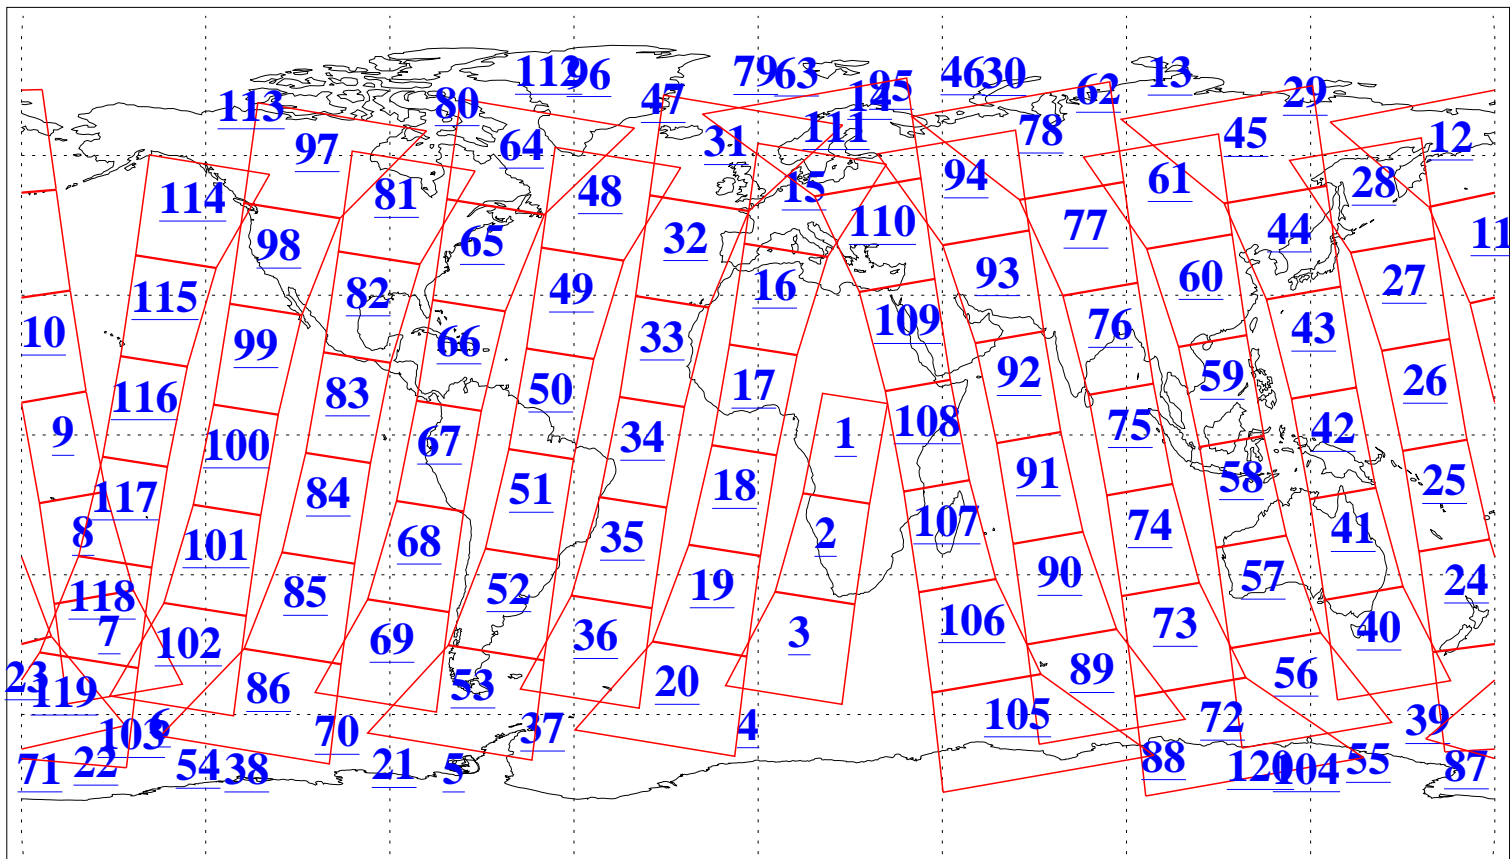

L1B Availability  
 AMSU Granules: 240  
 HSB Granules: 0  
 AIRS Granules: 240

20 Jan 2020  
 DoY 20  
 Aqua Day 6470  
 Granules: 1 to 120

Granules: 121 to 240

Legend: AMSU Available, *HSB Available*, AIRS Available

L1B Availability  
AMSU Granules: 240  
HSB Granules: 0  
AIRS Granules: 240

20 Jan 2020  
DoY 20  
Aqua Day 6470

Ascending Granules

Descending Granules

Legend: AMSU Available, *HSB Available*, *AIRS Available*

L1B Availability  
 AMSU Granules: 240  
 HSB Granules: 0  
 AIRS Granules: 240

20 Jan 2020  
 DoY 20  
 Aqua Day 6470

Northern Hemisphere Granules

Southern Hemisphere Granules

Legend: AMSU Available, HSB Available, **AIRS Available**