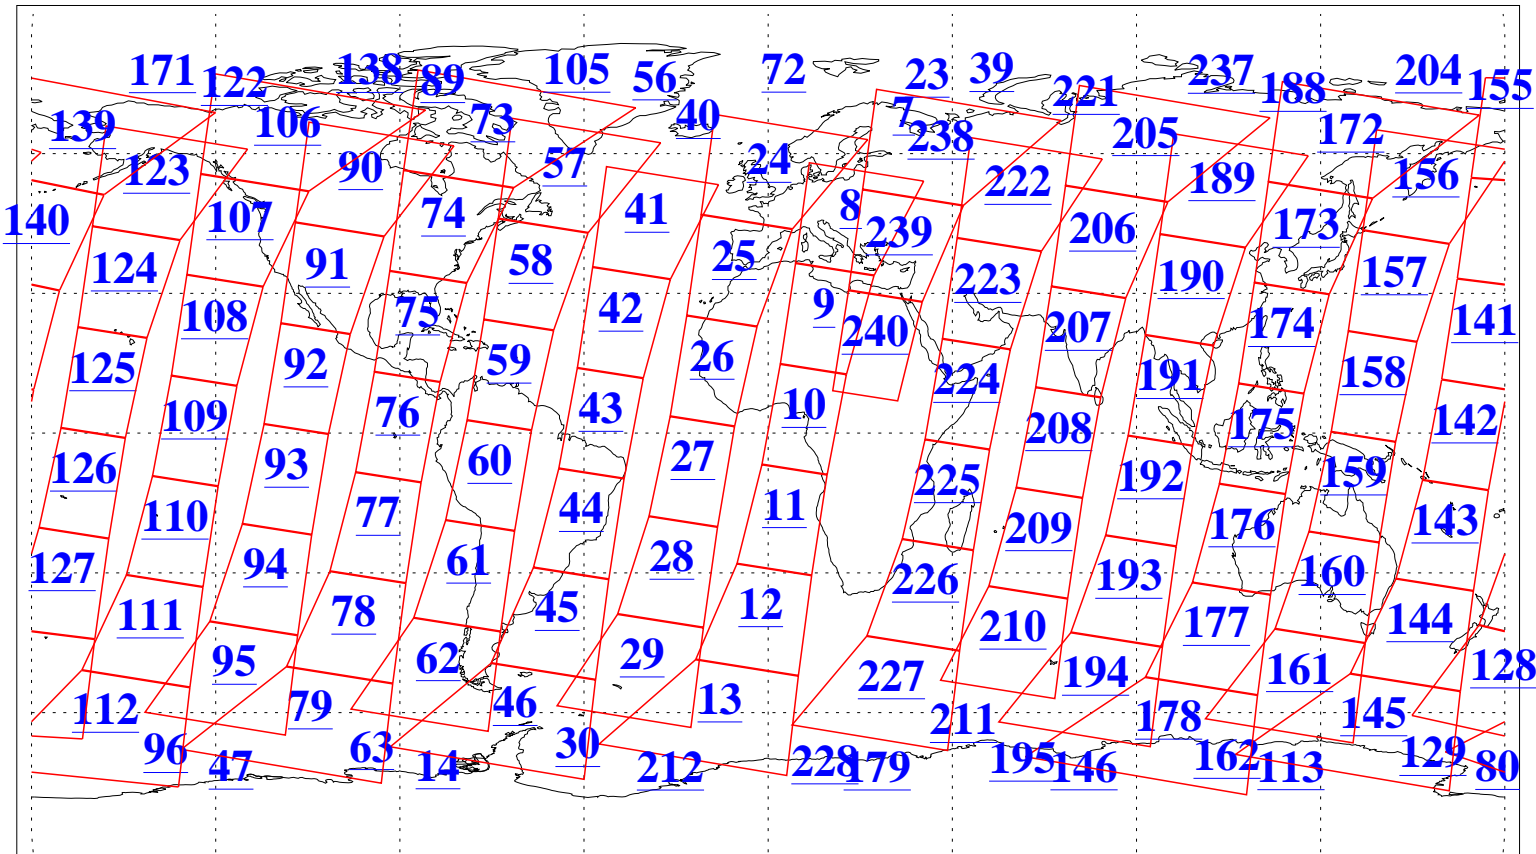

L1B Availability
AMSU Granules: 240
HSB Granules: 0
AIRS Granules: 240

19 Jan 2020
DoY 19
Aqua Day 6469
Granules: 1 to 120

Granules: 121 to 240

Legend: AMSU Available, *HSB Available*, *AIRS Available*

L1B Availability
 AMSU Granules: 240
 HSB Granules: 0
 AIRS Granules: 240

19 Jan 2020
 DoY 19
 Aqua Day 6469
 Ascending Granules

Descending Granules

Legend: AMSU Available, HSB Available, AIRS Available

L1B Availability
 AMSU Granules: 240
 HSB Granules: 0
 AIRS Granules: 240

19 Jan 2020
 DoY 19
 Aqua Day 6469

Northern Hemisphere Granules

Southern Hemisphere Granules

Legend: AMSU Available, HSB Available, AIRS Available