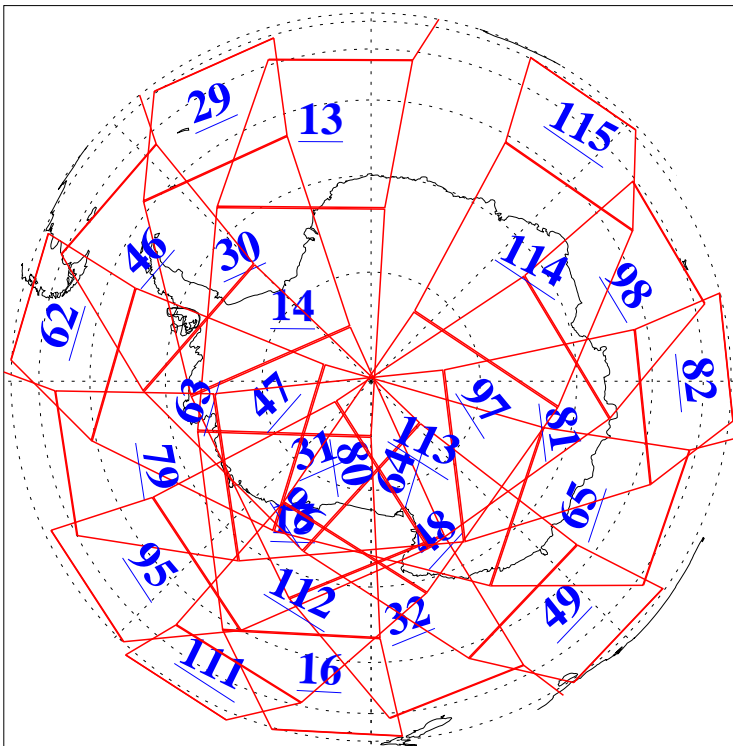

L1B Availability
AMSU Granules: 240
HSB Granules: 0
AIRS Granules: 240

19 Jan 2020
DoY 19
Aqua Day 6469
Granules: 1 to 120

Granules: 121 to 240

Legend: AMSU Available, *HSB Available*, *AIRS Available*

L1B Availability
 AMSU Granules: 240
 HSB Granules: 0
 AIRS Granules: 240

19 Jan 2020
 DoY 19
 Aqua Day 6469
 Ascending Granules

Descending Granules

Legend: AMSU Available, HSB Available, AIRS Available

L1B Availability
 AMSU Granules: 240
 HSB Granules: 0
 AIRS Granules: 240

19 Jan 2020
 DoY 19
 Aqua Day 6469

Northern Hemisphere Granules

Southern Hemisphere Granules

Legend: AMSU Available, HSB Available, AIRS Available