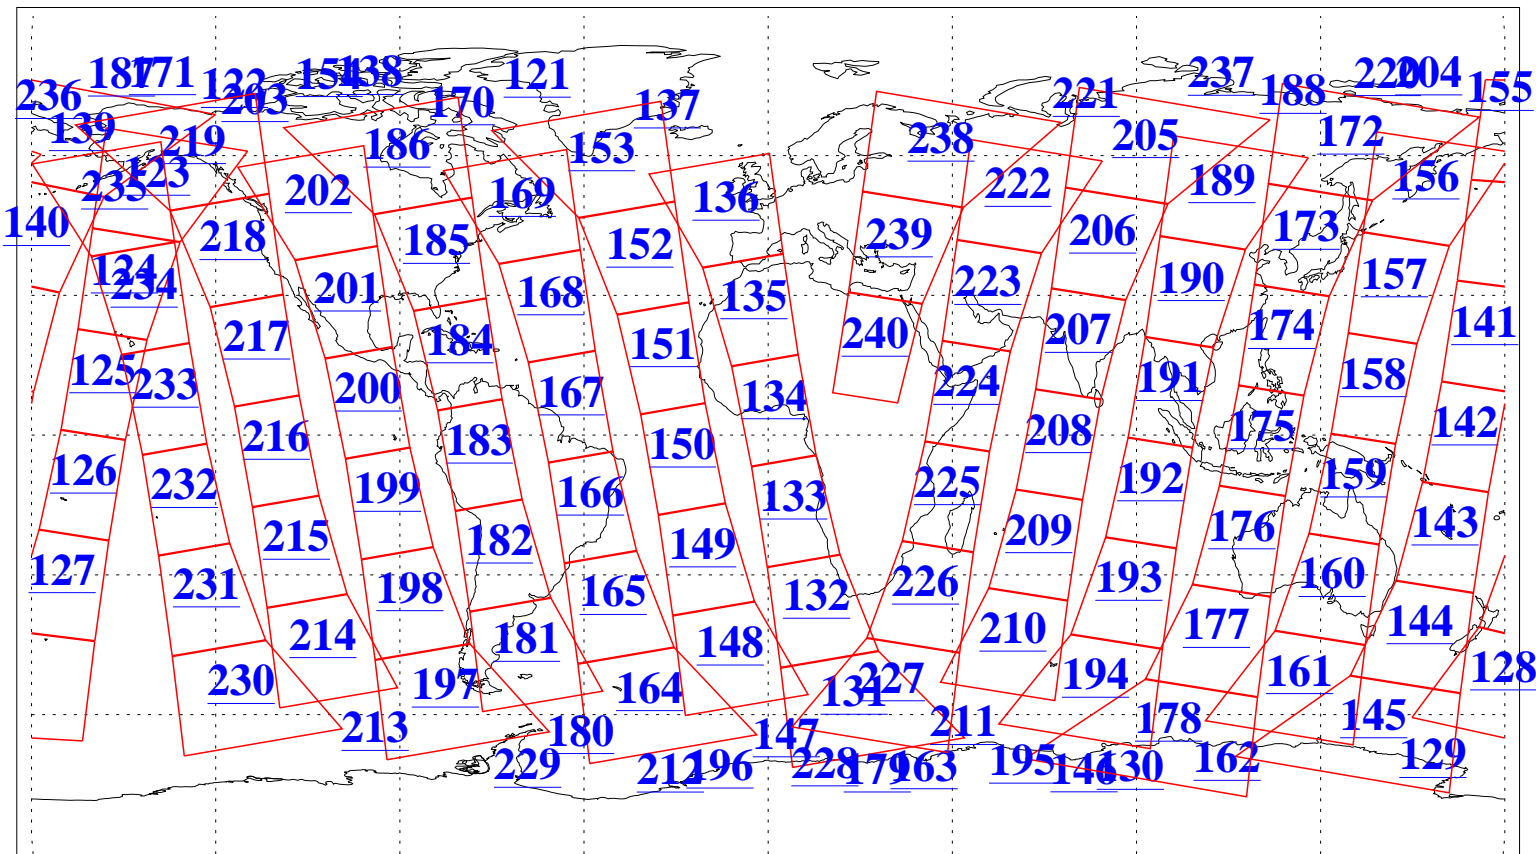

L1B Availability
AMSU Granules: 240
HSB Granules: 0
AIRS Granules: 240

19 Jan 2020
DoY 19
Aqua Day 6469
Granules: 1 to 120

Granules: 121 to 240

Legend: AMSU Available, *HSB Available*, *AIRS Available*

L1B Availability
 AMSU Granules: 240
 HSB Granules: 0
 AIRS Granules: 240

19 Jan 2020
 DoY 19
 Aqua Day 6469
 Ascending Granules

Descending Granules

Legend: AMSU Available, HSB Available, AIRS Available

L1B Availability
 AMSU Granules: 240
 HSB Granules: 0
 AIRS Granules: 240

19 Jan 2020
 DoY 19
 Aqua Day 6469

Northern Hemisphere Granules

Southern Hemisphere Granules

Legend: AMSU Available, HSB Available, AIRS Available