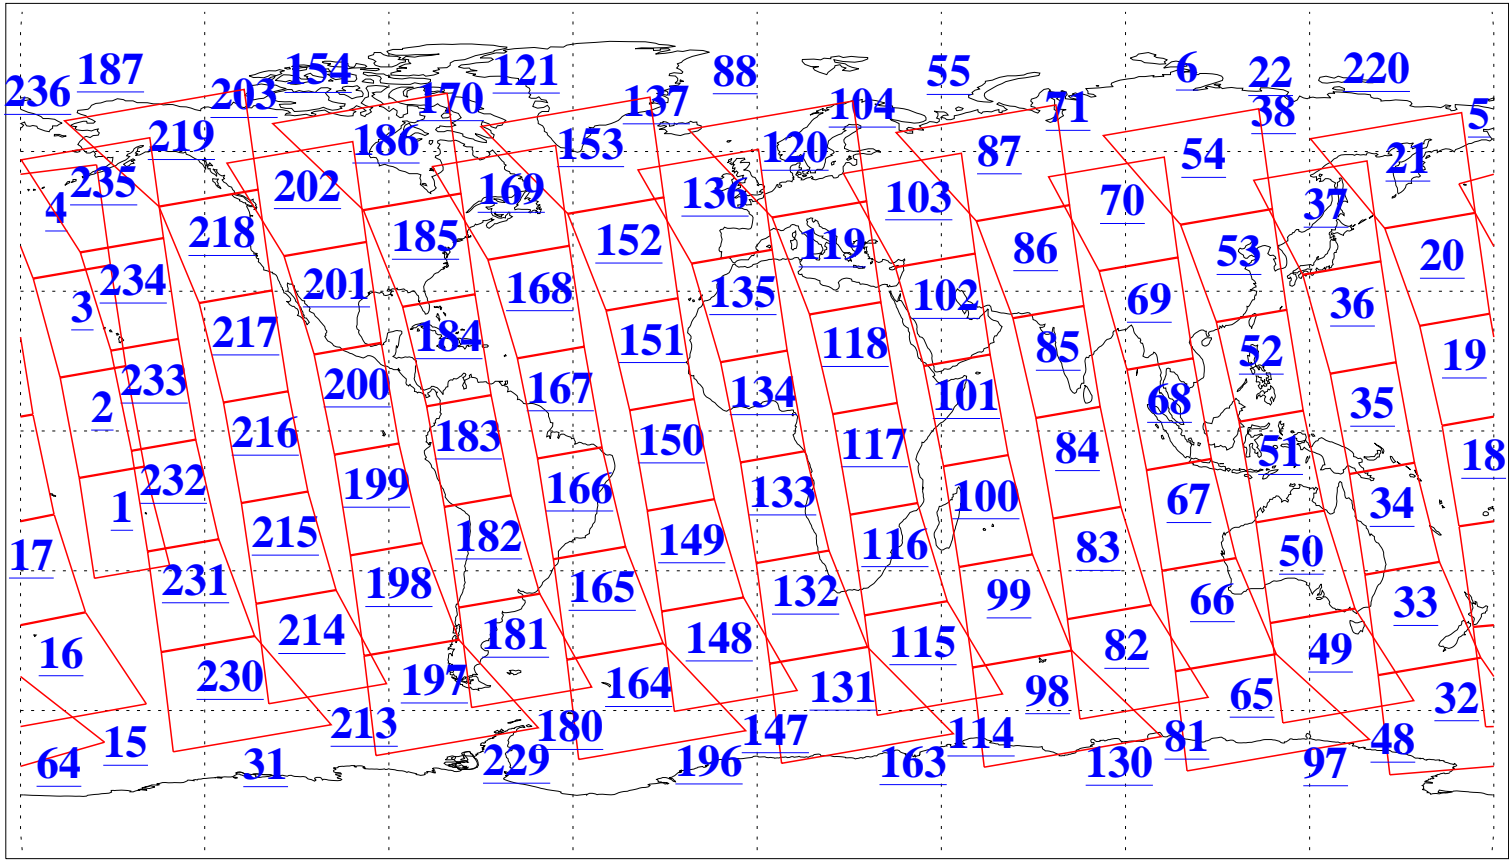

L1B Availability
AMSU Granules: 240
HSB Granules: 0
AIRS Granules: 240

19 Jan 2020
DoY 19
Aqua Day 6469
Granules: 1 to 120

Granules: 121 to 240

Legend: AMSU Available, *HSB Available*, *AIRS Available*

L1B Availability
 AMSU Granules: 240
 HSB Granules: 0
 AIRS Granules: 240

19 Jan 2020
 DoY 19
 Aqua Day 6469
 Ascending Granules

Descending Granules

Legend: AMSU Available, HSB Available, AIRS Available

L1B Availability
 AMSU Granules: 240
 HSB Granules: 0
 AIRS Granules: 240

19 Jan 2020
 DoY 19
 Aqua Day 6469

Northern Hemisphere Granules

Southern Hemisphere Granules

Legend: AMSU Available, HSB Available, AIRS Available