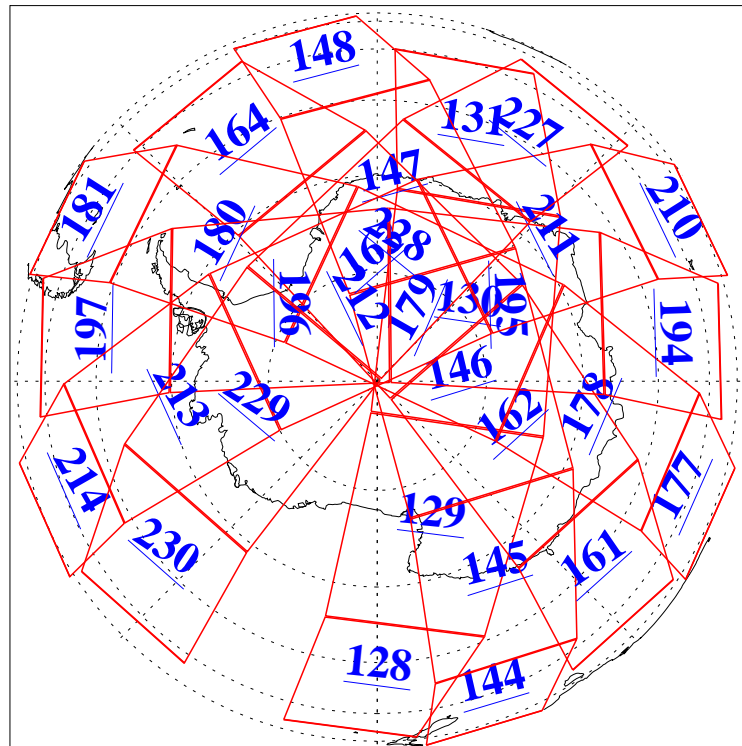

19 Jan 2020
 DoY 19
 Aqua Day 6469
 Ascending Granules

Descending Granules

Legend: AMSU Available, HSB Available, AIRS Available

L1B Availability
 AMSU Granules: 240
 HSB Granules: 0
 AIRS Granules: 240

19 Jan 2020
 DoY 19
 Aqua Day 6469

Northern Hemisphere Granules

Southern Hemisphere Granules

Legend: AMSU Available, HSB Available, AIRS Available