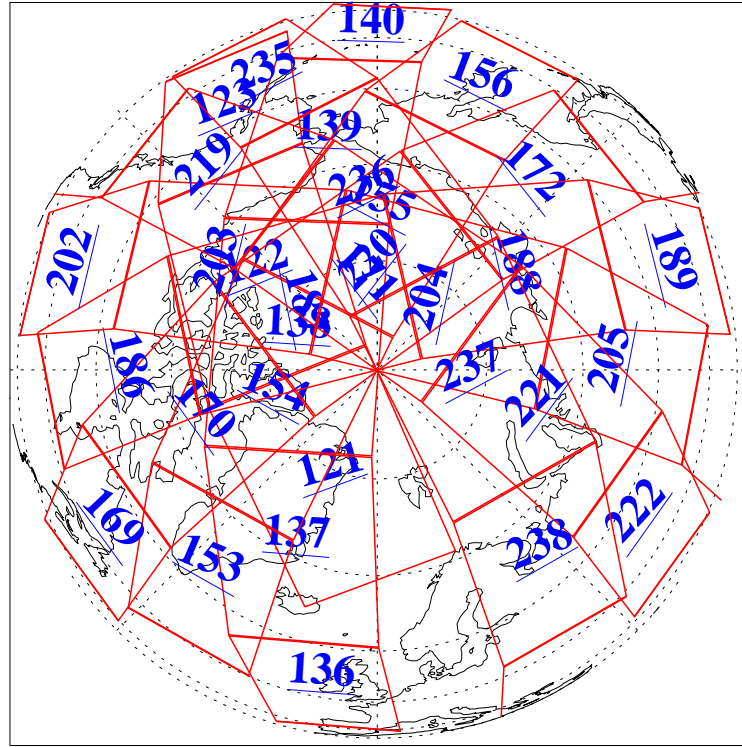

19 Jan 2020
 DoY 19
 Aqua Day 6469
 Ascending Granules

Descending Granules

Legend: AMSU Available, HSB Available, AIRS Available

L1B Availability
 AMSU Granules: 240
 HSB Granules: 0
 AIRS Granules: 240

19 Jan 2020
 DoY 19
 Aqua Day 6469

Northern Hemisphere Granules

Southern Hemisphere Granules

Legend: AMSU Available, HSB Available, AIRS Available