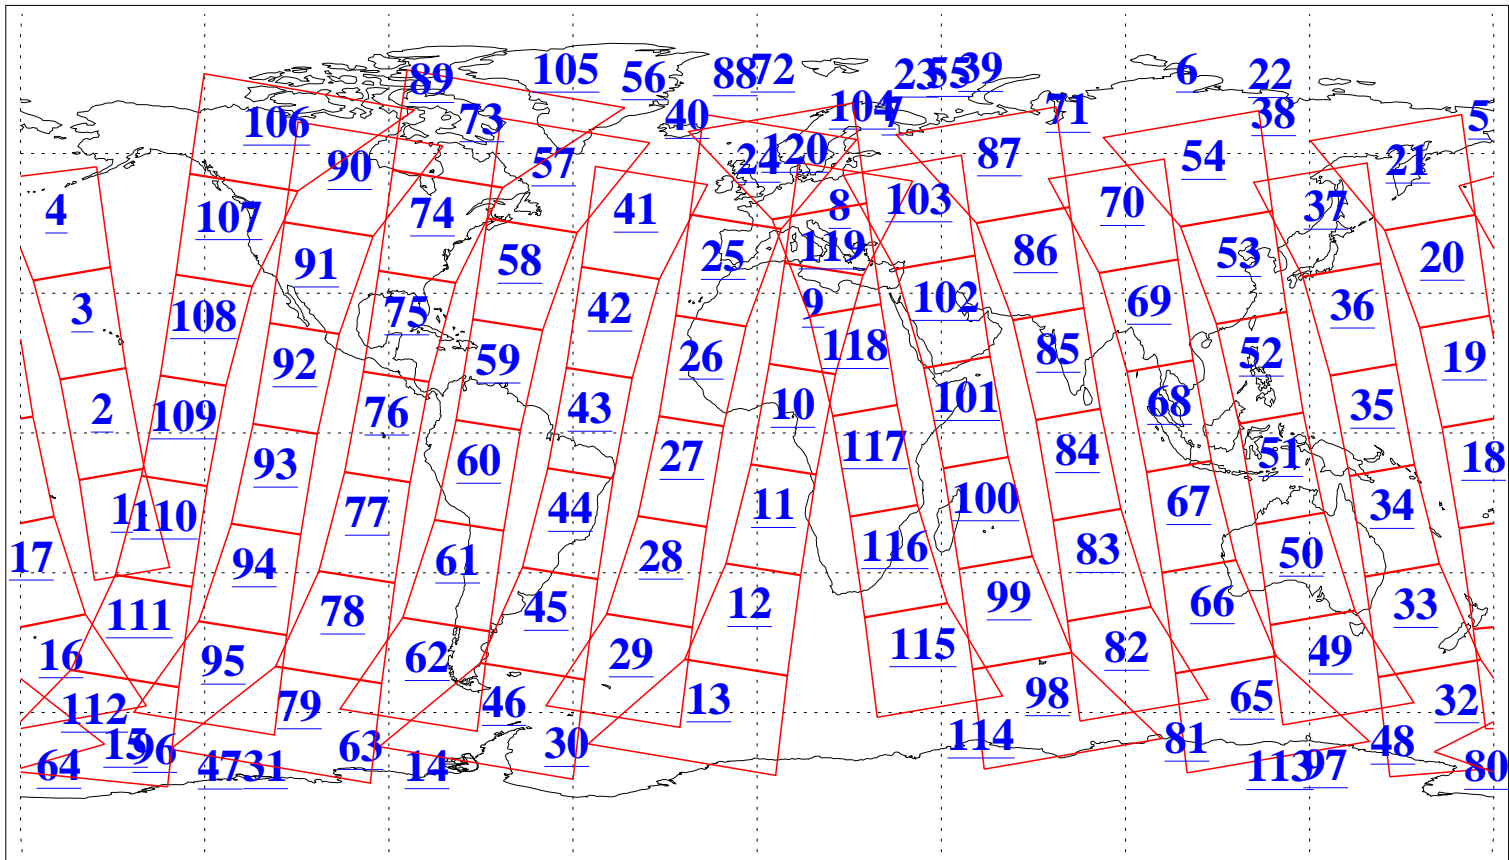

L1B Availability
AMSU Granules: 240
HSB Granules: 0
AIRS Granules: 240

19 Jan 2020
DoY 19
Aqua Day 6469
Granules: 1 to 120

Granules: 121 to 240

Legend: AMSU Available, *HSB Available*, *AIRS Available*

L1B Availability
 AMSU Granules: 240
 HSB Granules: 0
 AIRS Granules: 240

19 Jan 2020
 DoY 19
 Aqua Day 6469
 Ascending Granules

Descending Granules

Legend: AMSU Available, HSB Available, AIRS Available

L1B Availability
 AMSU Granules: 240
 HSB Granules: 0
 AIRS Granules: 240

19 Jan 2020
 DoY 19
 Aqua Day 6469

Northern Hemisphere Granules

Southern Hemisphere Granules

Legend: AMSU Available, HSB Available, AIRS Available