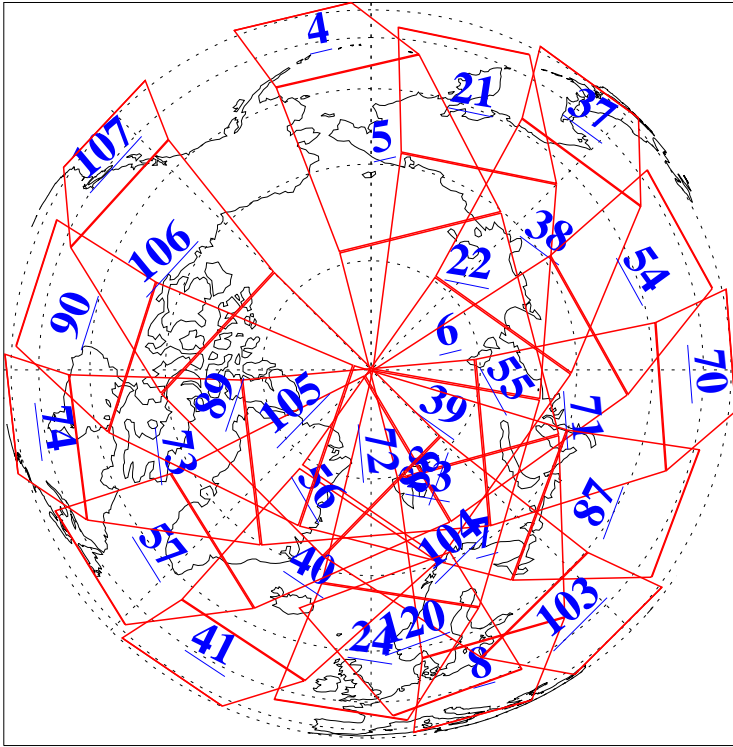

L1B Availability
AMSU Granules: 240
HSB Granules: 0
AIRS Granules: 240

19 Jan 2020
DoY 19
Aqua Day 6469
Granules: 1 to 120

Granules: 121 to 240

Legend: AMSU Available, *HSB Available*, *AIRS Available*

L1B Availability
 AMSU Granules: 240
 HSB Granules: 0
 AIRS Granules: 240

19 Jan 2020
 DoY 19
 Aqua Day 6469
 Ascending Granules

Descending Granules

Legend: AMSU Available, HSB Available, AIRS Available

L1B Availability
 AMSU Granules: 240
 HSB Granules: 0
 AIRS Granules: 240

19 Jan 2020
 DoY 19
 Aqua Day 6469

Northern Hemisphere Granules

Southern Hemisphere Granules

Legend: AMSU Available, HSB Available, AIRS Available