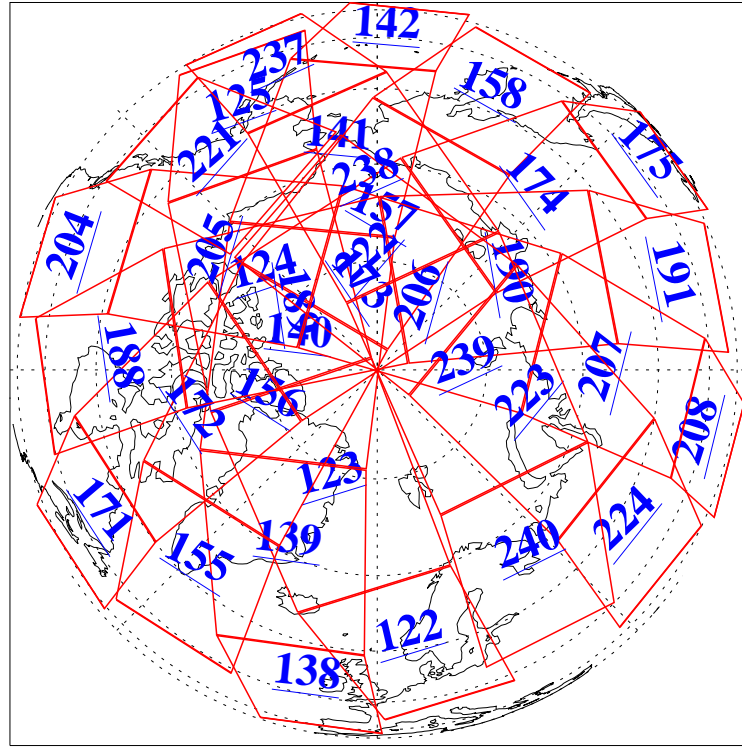

L1B Availability
AMSU Granules: 240
HSB Granules: 0
AIRS Granules: 240

17 Jan 2020
DoY 17
Aqua Day 6467
Granules: 1 to 120

Granules: 121 to 240

Legend: AMSU Available, HSB Available, AIRS Available

L1B Availability
 AMSU Granules: 240
 HSB Granules: 0
 AIRS Granules: 240

17 Jan 2020
 DoY 17
 Aqua Day 6467
 Ascending Granules

Descending Granules

Legend: AMSU Available, HSB Available, AIRS Available

L1B Availability
 AMSU Granules: 240
 HSB Granules: 0
 AIRS Granules: 240

17 Jan 2020
 DoY 17
 Aqua Day 6467

Northern Hemisphere Granules

Southern Hemisphere Granules

Legend: AMSU Available, HSB Available, **AIRS Available**