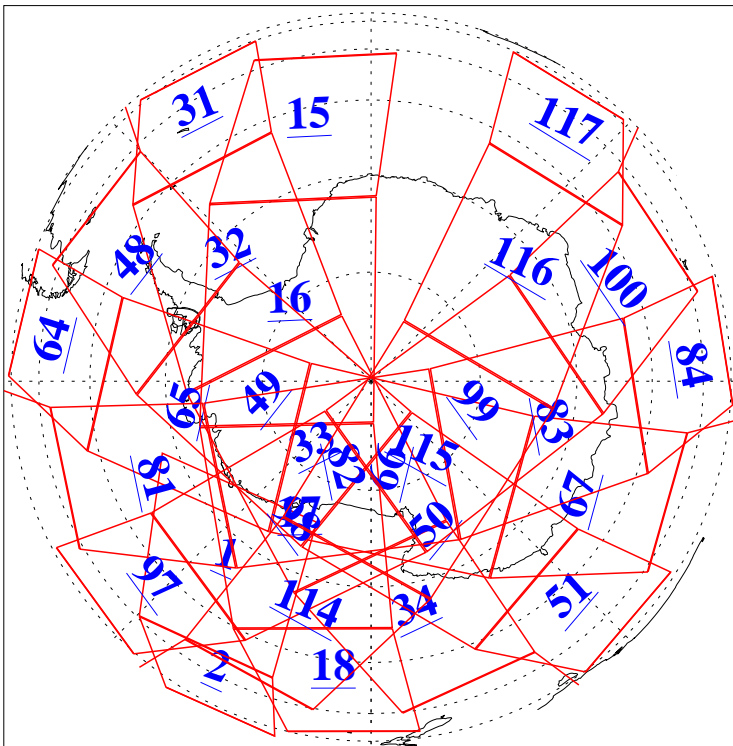

L1B Availability
AMSU Granules: 240
HSB Granules: 0
AIRS Granules: 240

17 Jan 2020
DoY 17
Aqua Day 6467
Granules: 1 to 120

Granules: 121 to 240

Legend: AMSU Available, HSB Available, AIRS Available

L1B Availability
 AMSU Granules: 240
 HSB Granules: 0
 AIRS Granules: 240

17 Jan 2020
 DoY 17
 Aqua Day 6467
 Ascending Granules

Descending Granules

Legend: AMSU Available, HSB Available, AIRS Available

L1B Availability
 AMSU Granules: 240
 HSB Granules: 0
 AIRS Granules: 240

17 Jan 2020
 DoY 17
 Aqua Day 6467

Northern Hemisphere Granules

Southern Hemisphere Granules

Legend: AMSU Available, HSB Available, **AIRS Available**