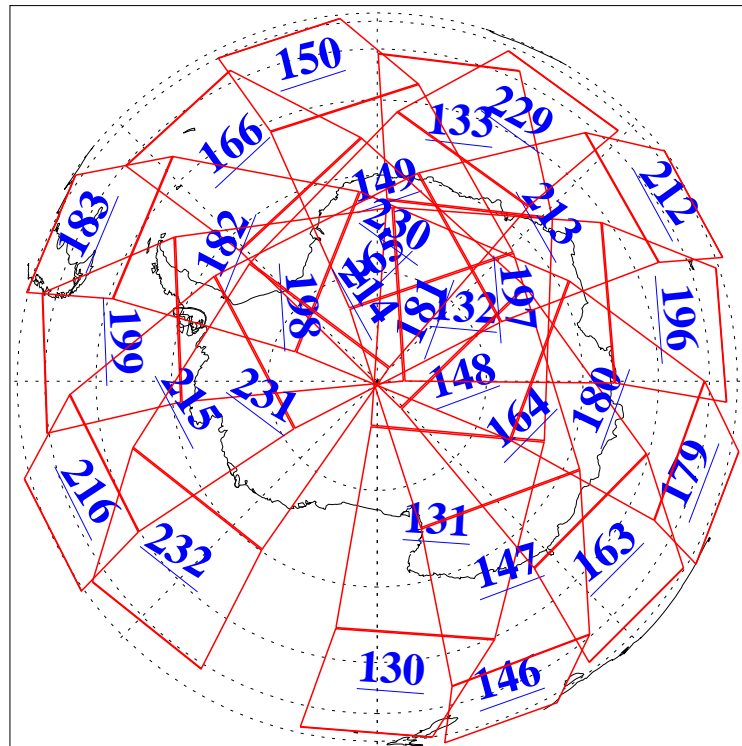

17 Jan 2020
 DoY 17
 Aqua Day 6467
 Ascending Granules

Descending Granules

Legend: AMSU Available, HSB Available, AIRS Available

L1B Availability
 AMSU Granules: 240
 HSB Granules: 0
 AIRS Granules: 240

17 Jan 2020
 DoY 17
 Aqua Day 6467

Northern Hemisphere Granules

Southern Hemisphere Granules

Legend: AMSU Available, HSB Available, **AIRS Available**