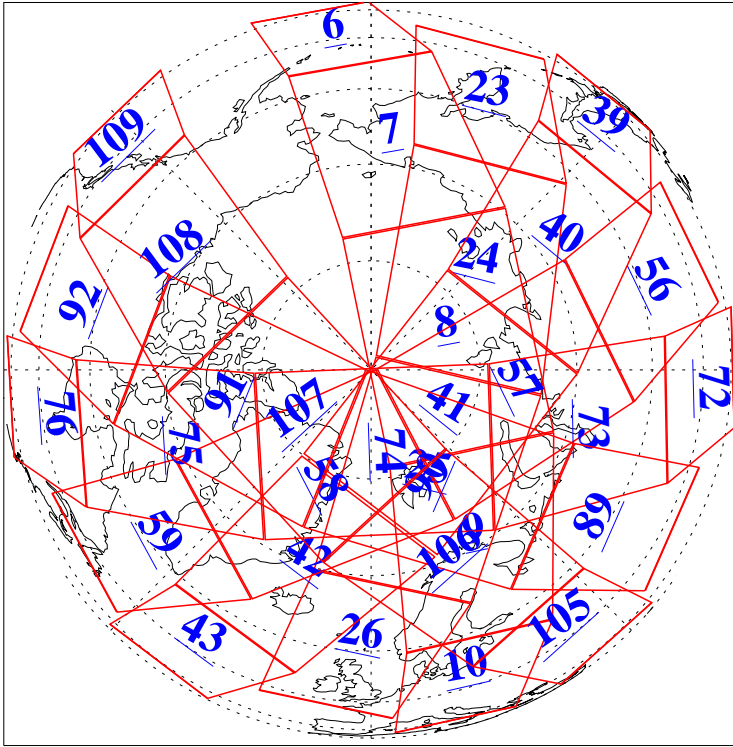

L1B Availability
AMSU Granules: 240
HSB Granules: 0
AIRS Granules: 240

17 Jan 2020
DoY 17
Aqua Day 6467
Granules: 1 to 120

Granules: 121 to 240

Legend: AMSU Available, HSB Available, AIRS Available

L1B Availability
 AMSU Granules: 240
 HSB Granules: 0
 AIRS Granules: 240

17 Jan 2020
 DoY 17
 Aqua Day 6467
 Ascending Granules

Descending Granules

Legend: AMSU Available, HSB Available, AIRS Available

L1B Availability
 AMSU Granules: 240
 HSB Granules: 0
 AIRS Granules: 240

17 Jan 2020
 DoY 17
 Aqua Day 6467

Northern Hemisphere Granules

Southern Hemisphere Granules

Legend: AMSU Available, HSB Available, **AIRS Available**