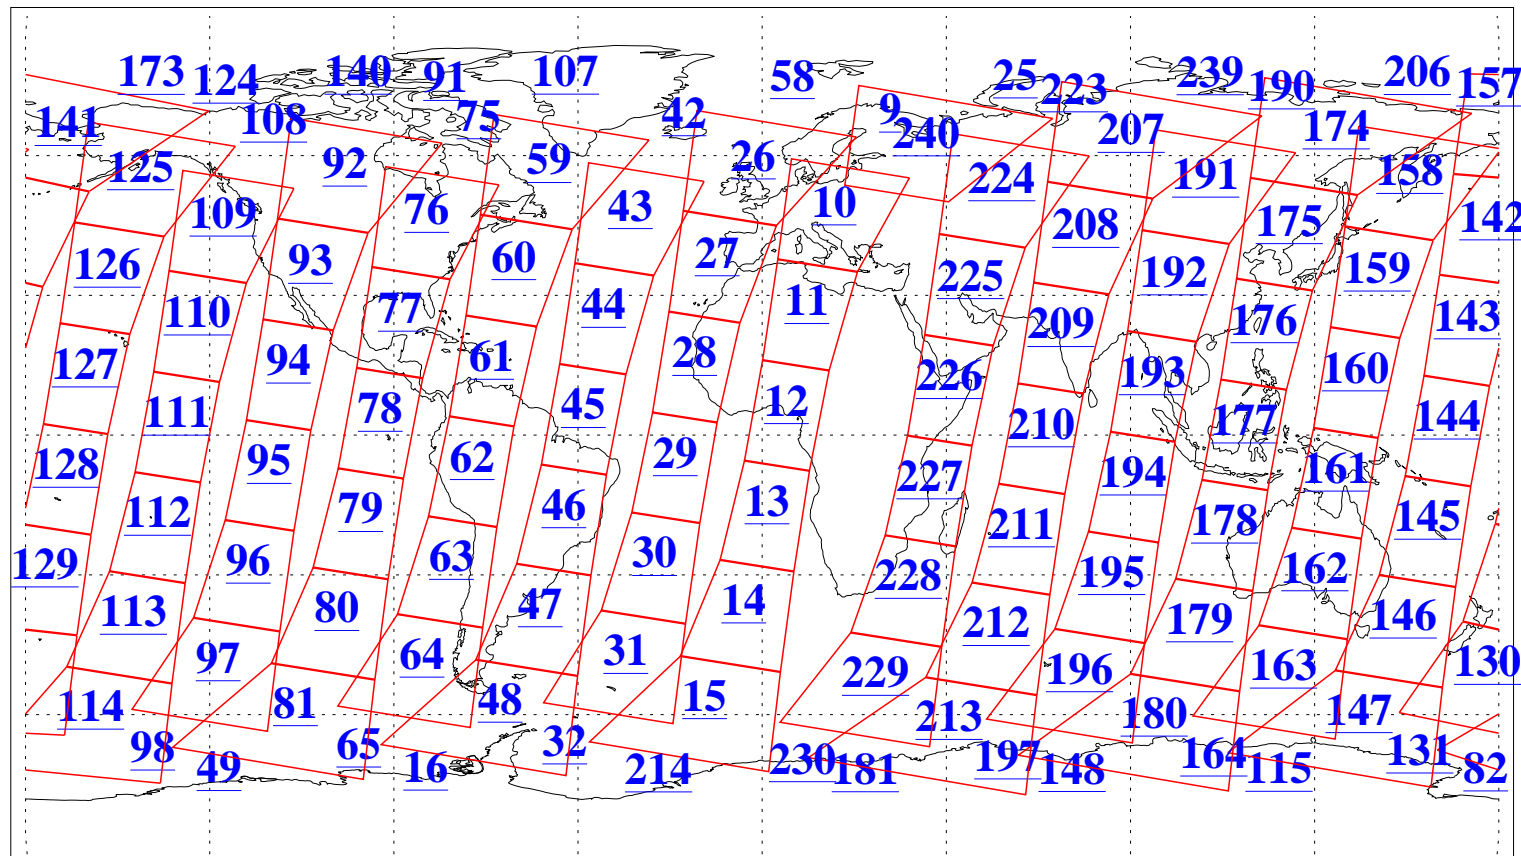

L1B Availability
AMSU Granules: 240
HSB Granules: 0
AIRS Granules: 240

17 Jan 2020
DoY 17
Aqua Day 6467
Granules: 1 to 120

Granules: 121 to 240

Legend: AMSU Available, HSB Available, AIRS Available

L1B Availability
 AMSU Granules: 240
 HSB Granules: 0
 AIRS Granules: 240

17 Jan 2020
 DoY 17
 Aqua Day 6467
 Ascending Granules

Descending Granules

Legend: AMSU Available, HSB Available, AIRS Available

L1B Availability
 AMSU Granules: 240
 HSB Granules: 0
 AIRS Granules: 240

17 Jan 2020
 DoY 17
 Aqua Day 6467

Northern Hemisphere Granules

Southern Hemisphere Granules

Legend: AMSU Available, HSB Available, **AIRS Available**