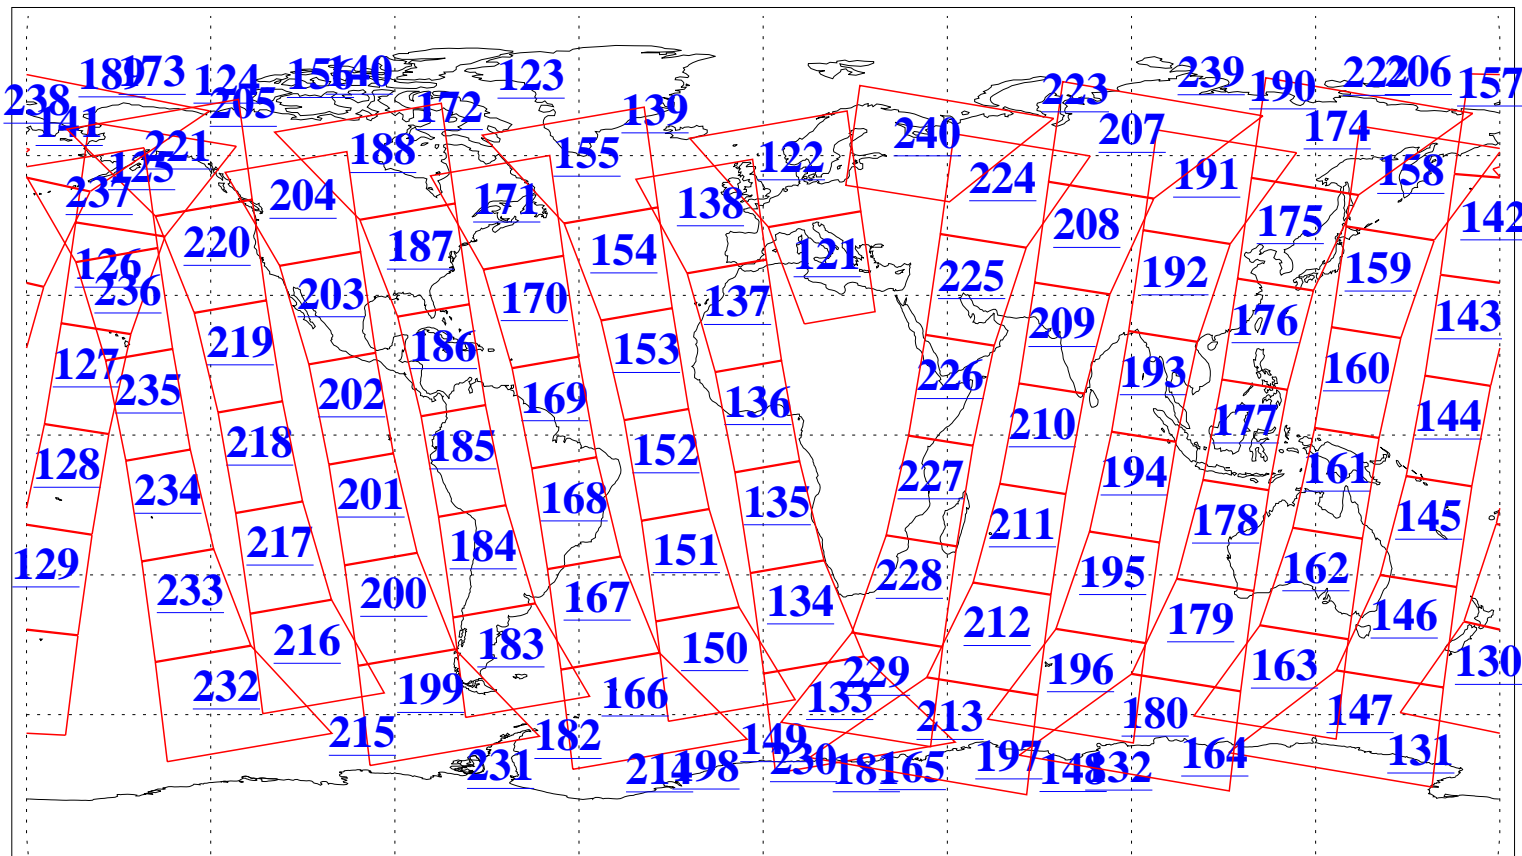

L1B Availability
AMSU Granules: 240
HSB Granules: 0
AIRS Granules: 240

17 Jan 2020
DoY 17
Aqua Day 6467
Granules: 1 to 120

Granules: 121 to 240

Legend: AMSU Available, HSB Available, AIRS Available

L1B Availability
 AMSU Granules: 240
 HSB Granules: 0
 AIRS Granules: 240

17 Jan 2020
 DoY 17
 Aqua Day 6467
 Ascending Granules

Descending Granules

Legend: AMSU Available, HSB Available, AIRS Available

L1B Availability
 AMSU Granules: 240
 HSB Granules: 0
 AIRS Granules: 240

17 Jan 2020
 DoY 17
 Aqua Day 6467

Northern Hemisphere Granules

Southern Hemisphere Granules

Legend: AMSU Available, HSB Available, **AIRS Available**