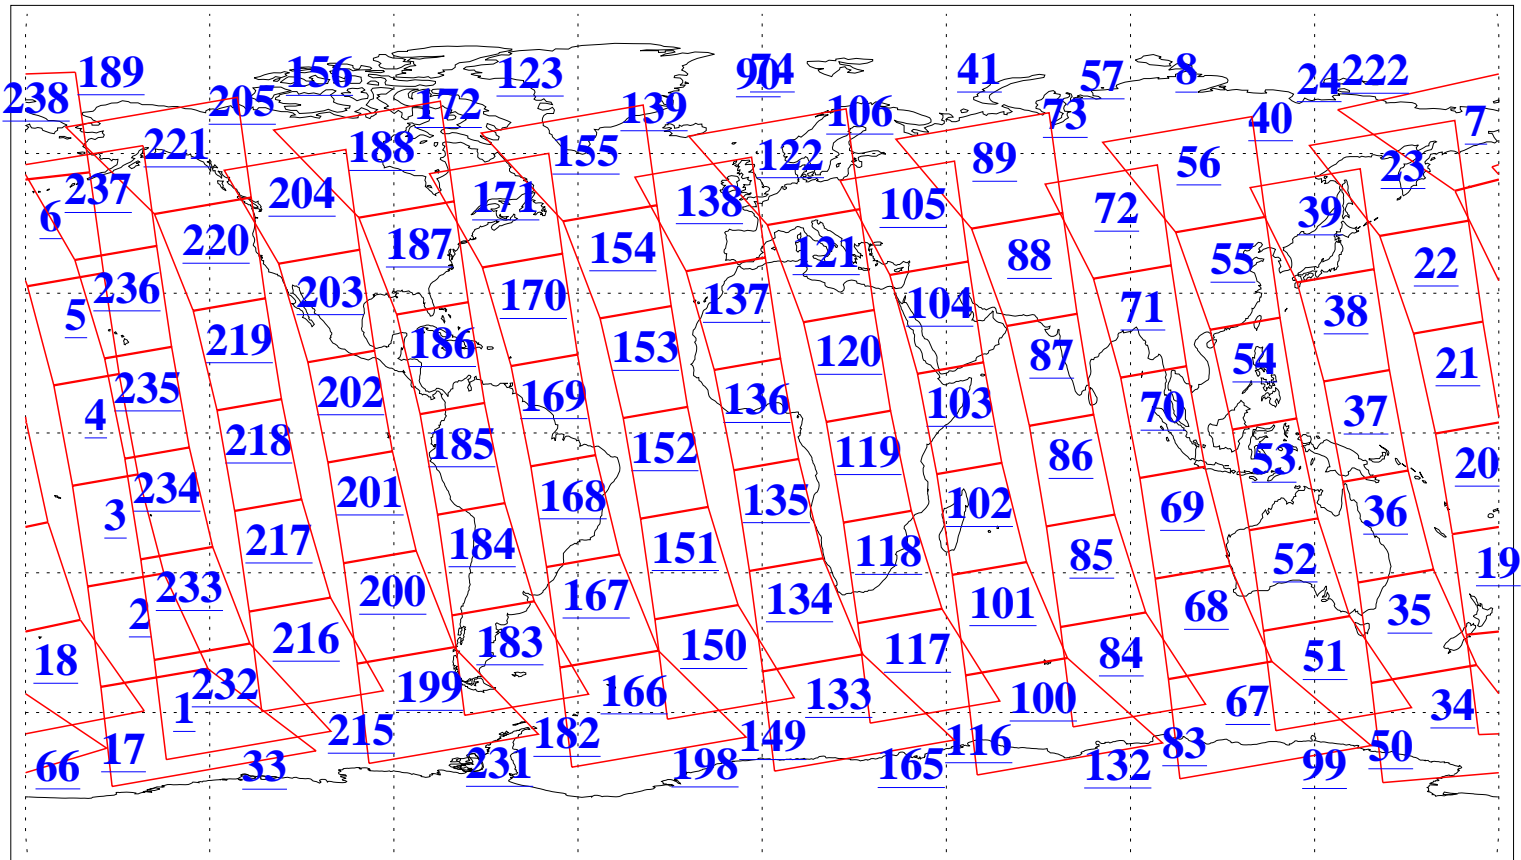

L1B Availability
AMSU Granules: 240
HSB Granules: 0
AIRS Granules: 240

17 Jan 2020
DoY 17
Aqua Day 6467
Granules: 1 to 120

Granules: 121 to 240

Legend: AMSU Available, HSB Available, AIRS Available

L1B Availability
 AMSU Granules: 240
 HSB Granules: 0
 AIRS Granules: 240

17 Jan 2020
 DoY 17
 Aqua Day 6467
 Ascending Granules

Descending Granules

Legend: AMSU Available, HSB Available, AIRS Available

L1B Availability
 AMSU Granules: 240
 HSB Granules: 0
 AIRS Granules: 240

17 Jan 2020
 DoY 17
 Aqua Day 6467

Northern Hemisphere Granules

Southern Hemisphere Granules

Legend: AMSU Available, HSB Available, **AIRS Available**