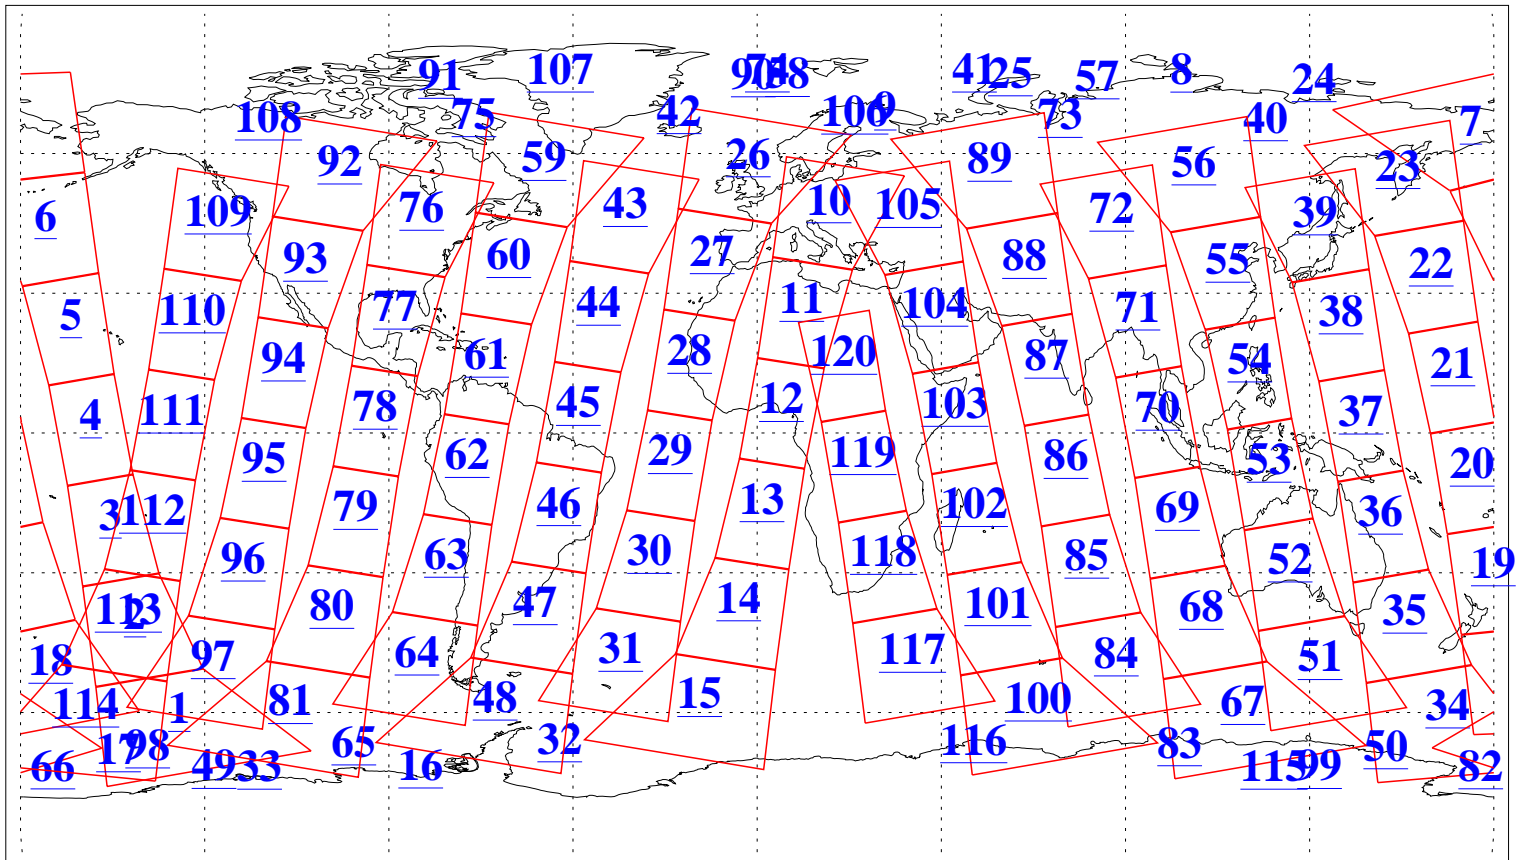

L1B Availability
AMSU Granules: 240
HSB Granules: 0
AIRS Granules: 240

17 Jan 2020
DoY 17
Aqua Day 6467
Granules: 1 to 120

Granules: 121 to 240

Legend: AMSU Available, HSB Available, AIRS Available

L1B Availability
 AMSU Granules: 240
 HSB Granules: 0
 AIRS Granules: 240

17 Jan 2020
 DoY 17
 Aqua Day 6467
 Ascending Granules

Descending Granules

Legend: AMSU Available, HSB Available, AIRS Available

L1B Availability
 AMSU Granules: 240
 HSB Granules: 0
 AIRS Granules: 240

17 Jan 2020
 DoY 17
 Aqua Day 6467

Northern Hemisphere Granules

Southern Hemisphere Granules

Legend: AMSU Available, HSB Available, **AIRS Available**