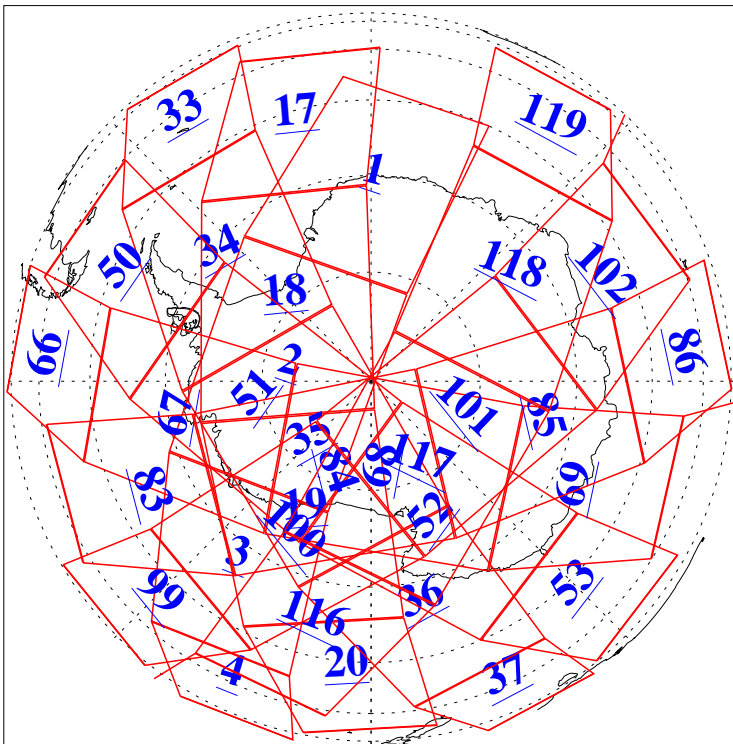

L1B Availability
AMSU Granules: 240
HSB Granules: 0
AIRS Granules: 240

15 Jan 2020
DoY 15
Aqua Day 6465
Granules: 1 to 120

Granules: 121 to 240

Legend: AMSU Available, *HSB Available*, *AIRS Available*

L1B Availability
AMSU Granules: 240
HSB Granules: 0
AIRS Granules: 240

15 Jan 2020
DoY 15
Aqua Day 6465

Ascending Granules

Descending Granules

Legend: AMSU Available, *HSB Available*, AIRS Available

L1B Availability
 AMSU Granules: 240
 HSB Granules: 0
 AIRS Granules: 240

15 Jan 2020
 DoY 15
 Aqua Day 6465

Northern Hemisphere Granules

Southern Hemisphere Granules

Legend: AMSU Available, **AIRS Available**, *HSB Available*