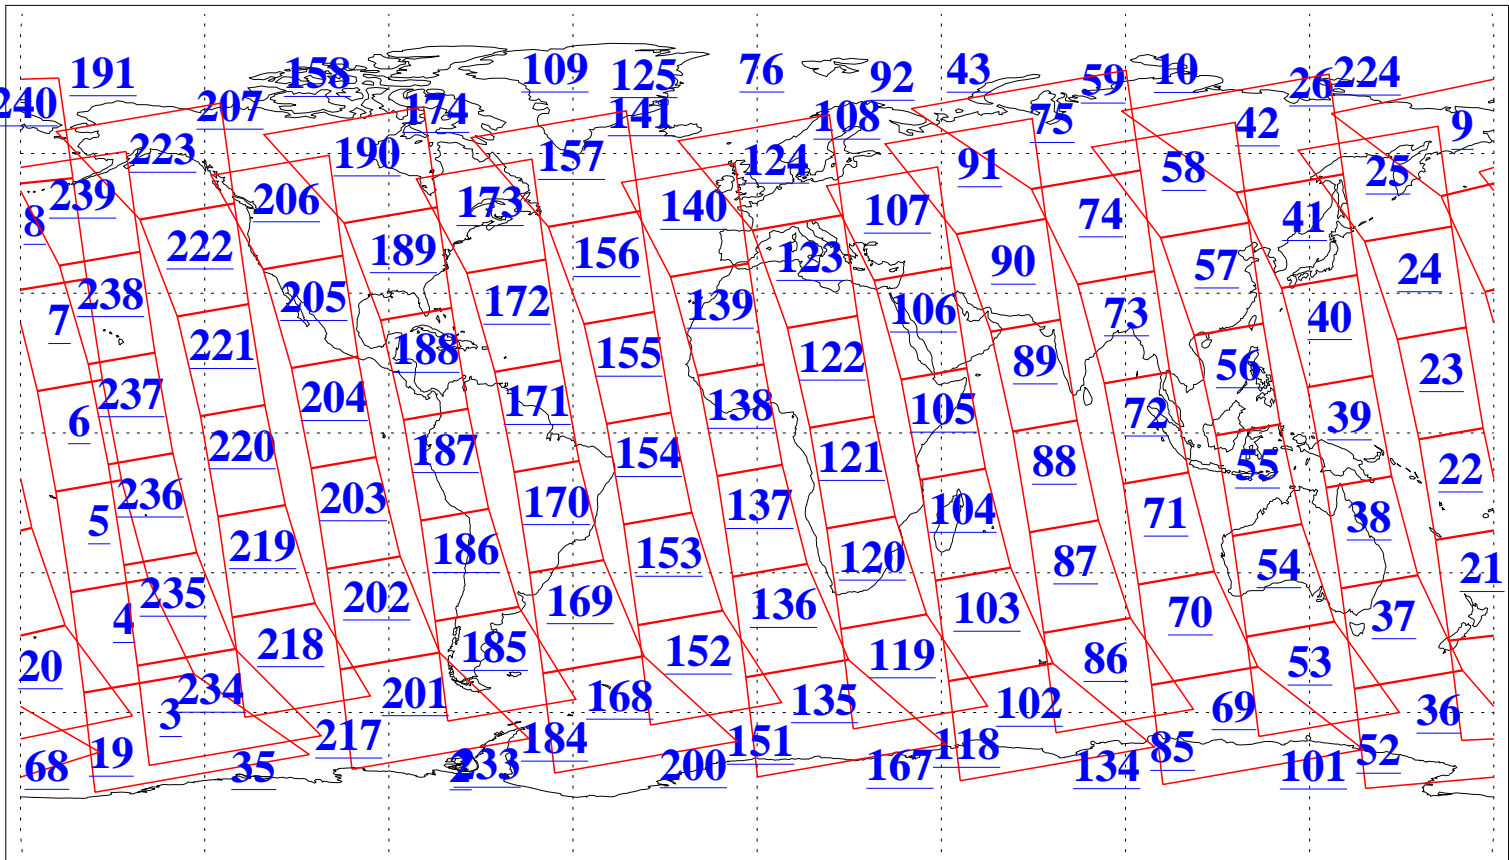

L1B Availability
AMSU Granules: 240
HSB Granules: 0
AIRS Granules: 240

15 Jan 2020
DoY 15
Aqua Day 6465
Granules: 1 to 120

Granules: 121 to 240

Legend: AMSU Available, *HSB Available*, *AIRS Available*

L1B Availability
AMSU Granules: 240
HSB Granules: 0
AIRS Granules: 240

15 Jan 2020
DoY 15
Aqua Day 6465

Ascending Granules

Descending Granules

Legend: AMSU Available, *HSB Available*, AIRS Available

L1B Availability
 AMSU Granules: 240
 HSB Granules: 0
 AIRS Granules: 240

15 Jan 2020
 DoY 15
 Aqua Day 6465

Northern Hemisphere Granules

Southern Hemisphere Granules

Legend: AMSU Available, **AIRS Available**, *HSB Available*