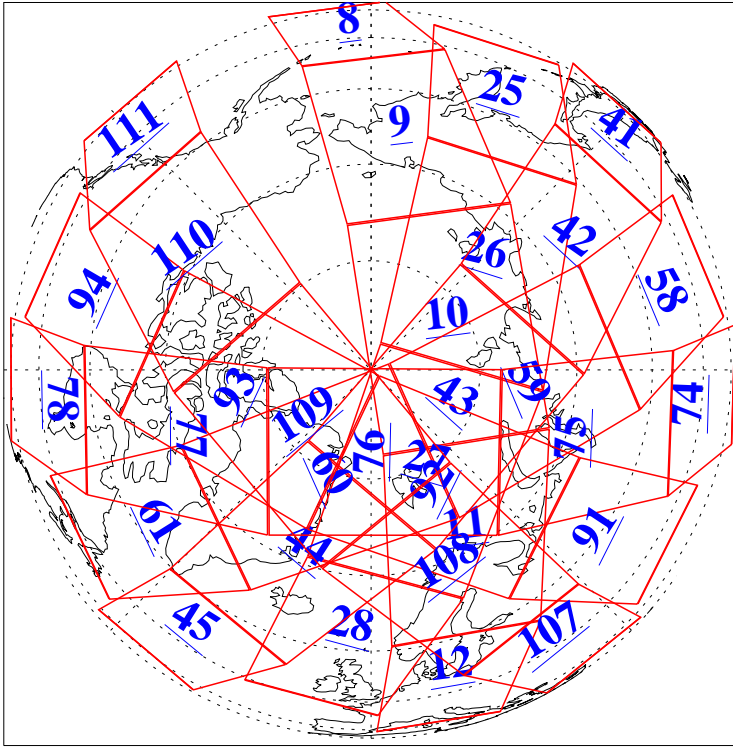

L1B Availability
AMSU Granules: 240
HSB Granules: 0
AIRS Granules: 240

15 Jan 2020
DoY 15
Aqua Day 6465
Granules: 1 to 120

Granules: 121 to 240

Legend: AMSU Available, *HSB Available*, *AIRS Available*

L1B Availability
AMSU Granules: 240
HSB Granules: 0
AIRS Granules: 240

15 Jan 2020
DoY 15
Aqua Day 6465

Ascending Granules

Descending Granules

Legend: AMSU Available, *HSB Available*, AIRS Available

L1B Availability
 AMSU Granules: 240
 HSB Granules: 0
 AIRS Granules: 240

15 Jan 2020
 DoY 15
 Aqua Day 6465

Northern Hemisphere Granules

Southern Hemisphere Granules

Legend: AMSU Available, **AIRS Available**, *HSB Available*