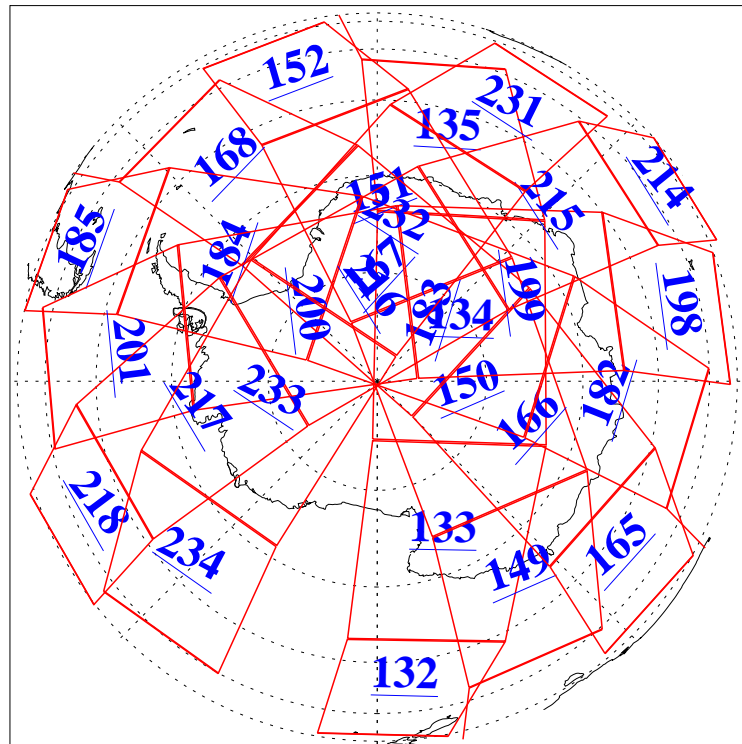

L1B Availability
AMSU Granules: 240
HSB Granules: 0
AIRS Granules: 240

15 Jan 2020
DoY 15
Aqua Day 6465
Granules: 1 to 120

Granules: 121 to 240

Legend: AMSU Available, *HSB Available*, *AIRS Available*

L1B Availability
AMSU Granules: 240
HSB Granules: 0
AIRS Granules: 240

15 Jan 2020
DoY 15
Aqua Day 6465

Ascending Granules

Descending Granules

Legend: AMSU Available, *HSB Available*, AIRS Available

L1B Availability
 AMSU Granules: 240
 HSB Granules: 0
 AIRS Granules: 240

15 Jan 2020
 DoY 15
 Aqua Day 6465

Northern Hemisphere Granules

Southern Hemisphere Granules

Legend: AMSU Available, **AIRS Available**, *HSB Available*