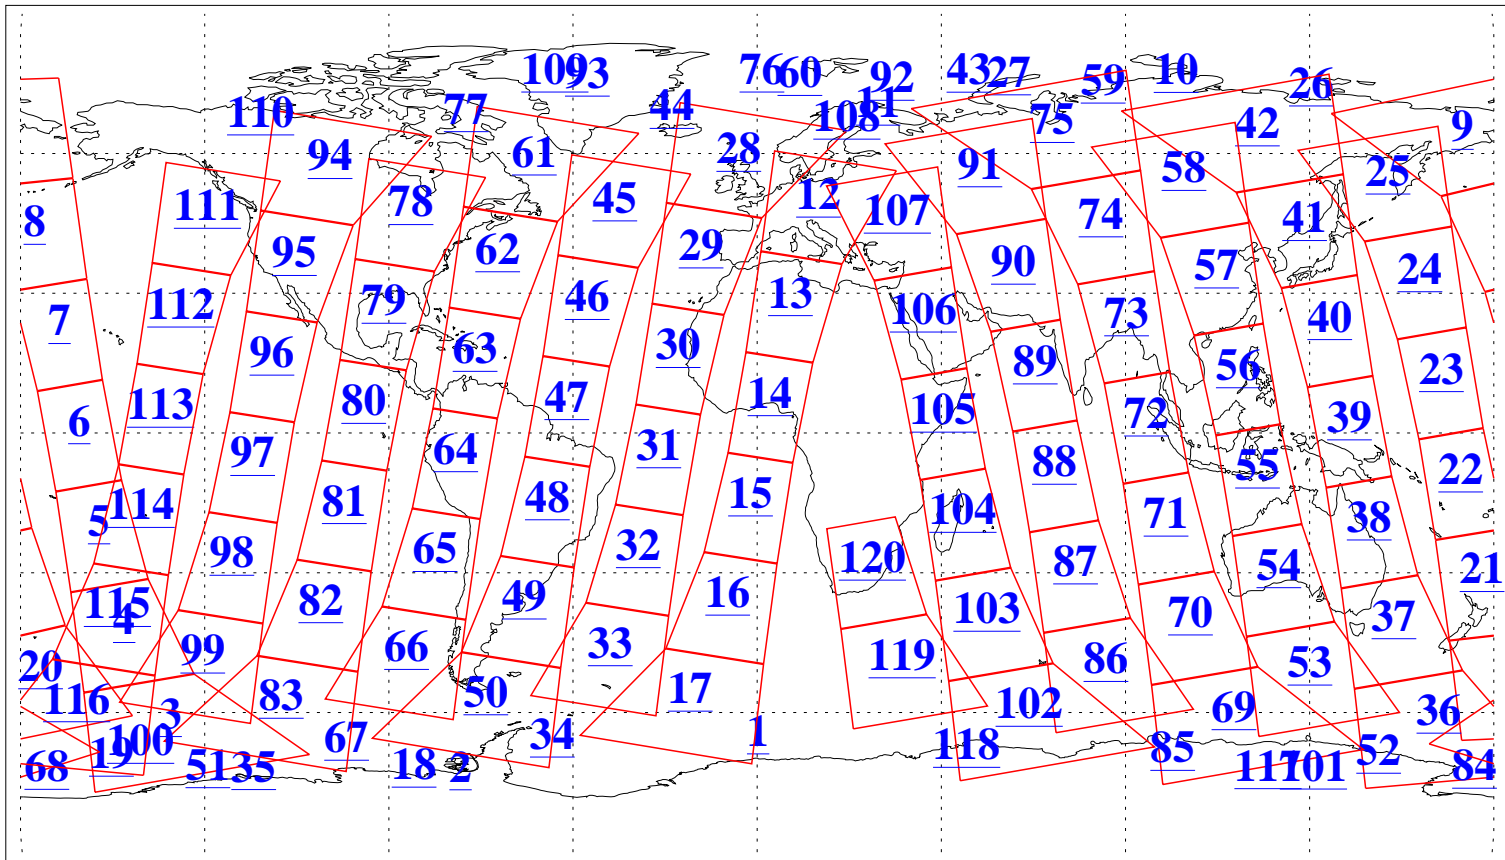

L1B Availability
AMSU Granules: 240
HSB Granules: 0
AIRS Granules: 240

15 Jan 2020
DoY 15
Aqua Day 6465
Granules: 1 to 120

Granules: 121 to 240

Legend: AMSU Available, *HSB Available*, *AIRS Available*

L1B Availability
AMSU Granules: 240
HSB Granules: 0
AIRS Granules: 240

15 Jan 2020
DoY 15
Aqua Day 6465

Ascending Granules

Descending Granules

Legend: AMSU Available, *HSB Available*, AIRS Available

L1B Availability
 AMSU Granules: 240
 HSB Granules: 0
 AIRS Granules: 240

15 Jan 2020
 DoY 15
 Aqua Day 6465

Northern Hemisphere Granules

Southern Hemisphere Granules

Legend: AMSU Available, **AIRS Available**, *HSB Available*