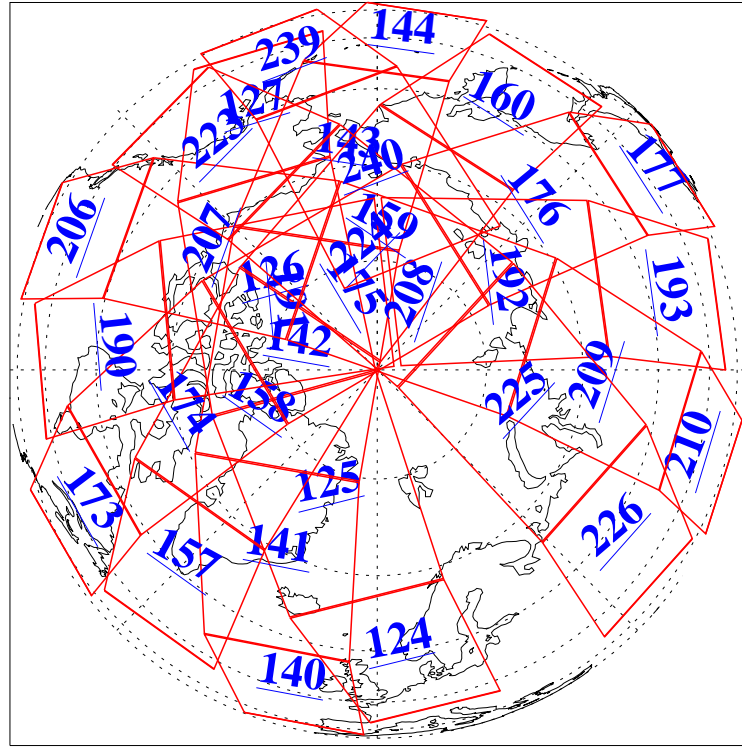

15 Jan 2020
DoY 15
Aqua Day 6465

Ascending Granules

Descending Granules

Legend: AMSU Available, *HSB Available*, AIRS Available

L1B Availability
 AMSU Granules: 240
 HSB Granules: 0
 AIRS Granules: 240

15 Jan 2020
 DoY 15
 Aqua Day 6465

Northern Hemisphere Granules

Southern Hemisphere Granules

Legend: AMSU Available, **AIRS Available**, *HSB Available*