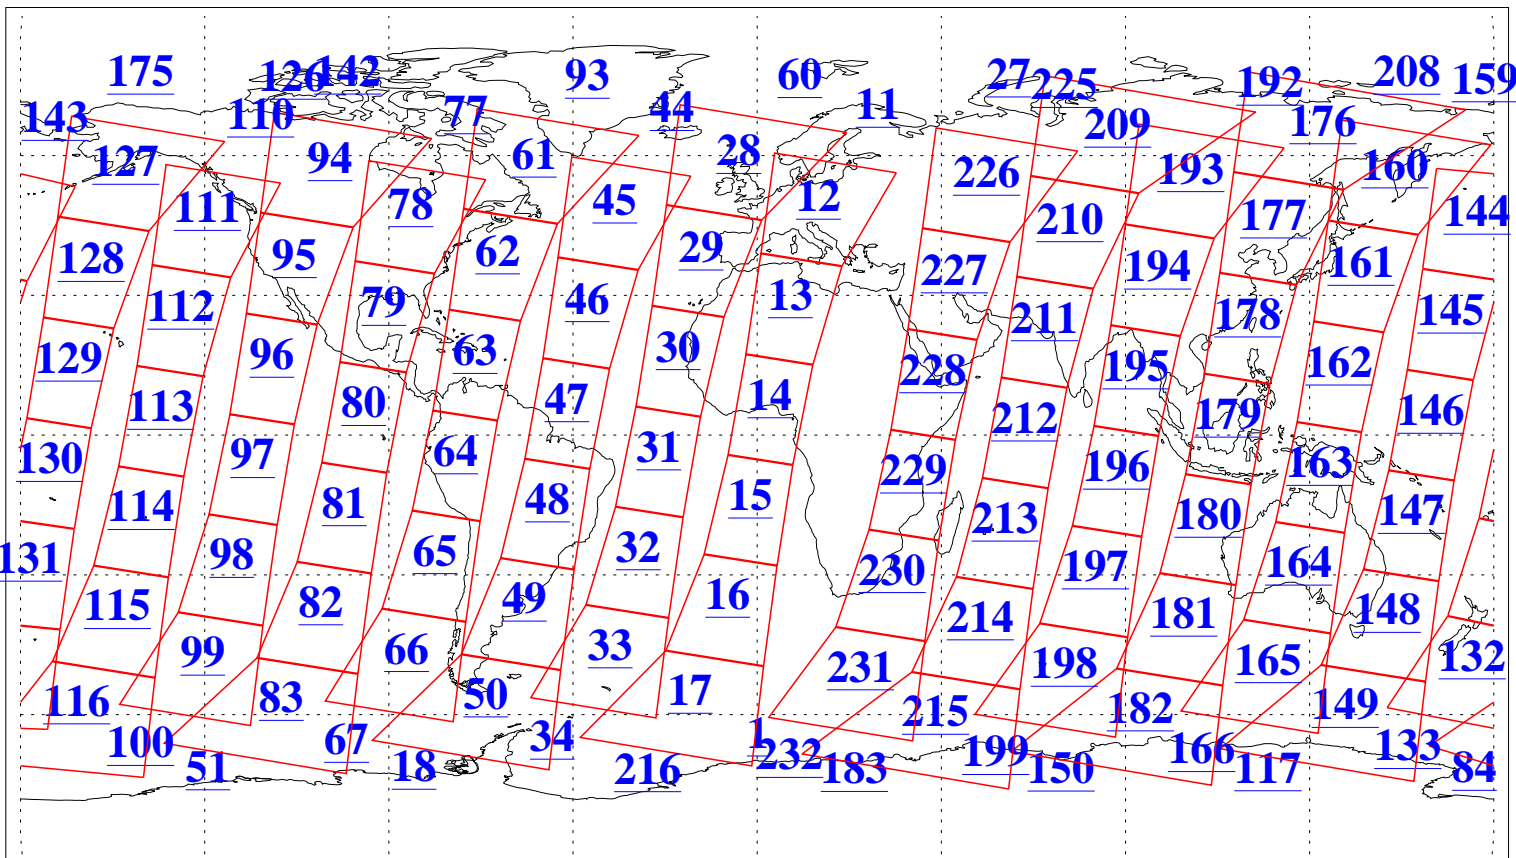

L1B Availability
AMSU Granules: 240
HSB Granules: 0
AIRS Granules: 240

15 Jan 2020
DoY 15
Aqua Day 6465
Granules: 1 to 120

Granules: 121 to 240

Legend: AMSU Available, *HSB Available*, *AIRS Available*

L1B Availability
AMSU Granules: 240
HSB Granules: 0
AIRS Granules: 240

15 Jan 2020
DoY 15
Aqua Day 6465

Ascending Granules

Descending Granules

Legend: AMSU Available, *HSB Available*, AIRS Available

L1B Availability
 AMSU Granules: 240
 HSB Granules: 0
 AIRS Granules: 240

15 Jan 2020
 DoY 15
 Aqua Day 6465

Northern Hemisphere Granules

Southern Hemisphere Granules

Legend: AMSU Available, **AIRS Available**, *HSB Available*