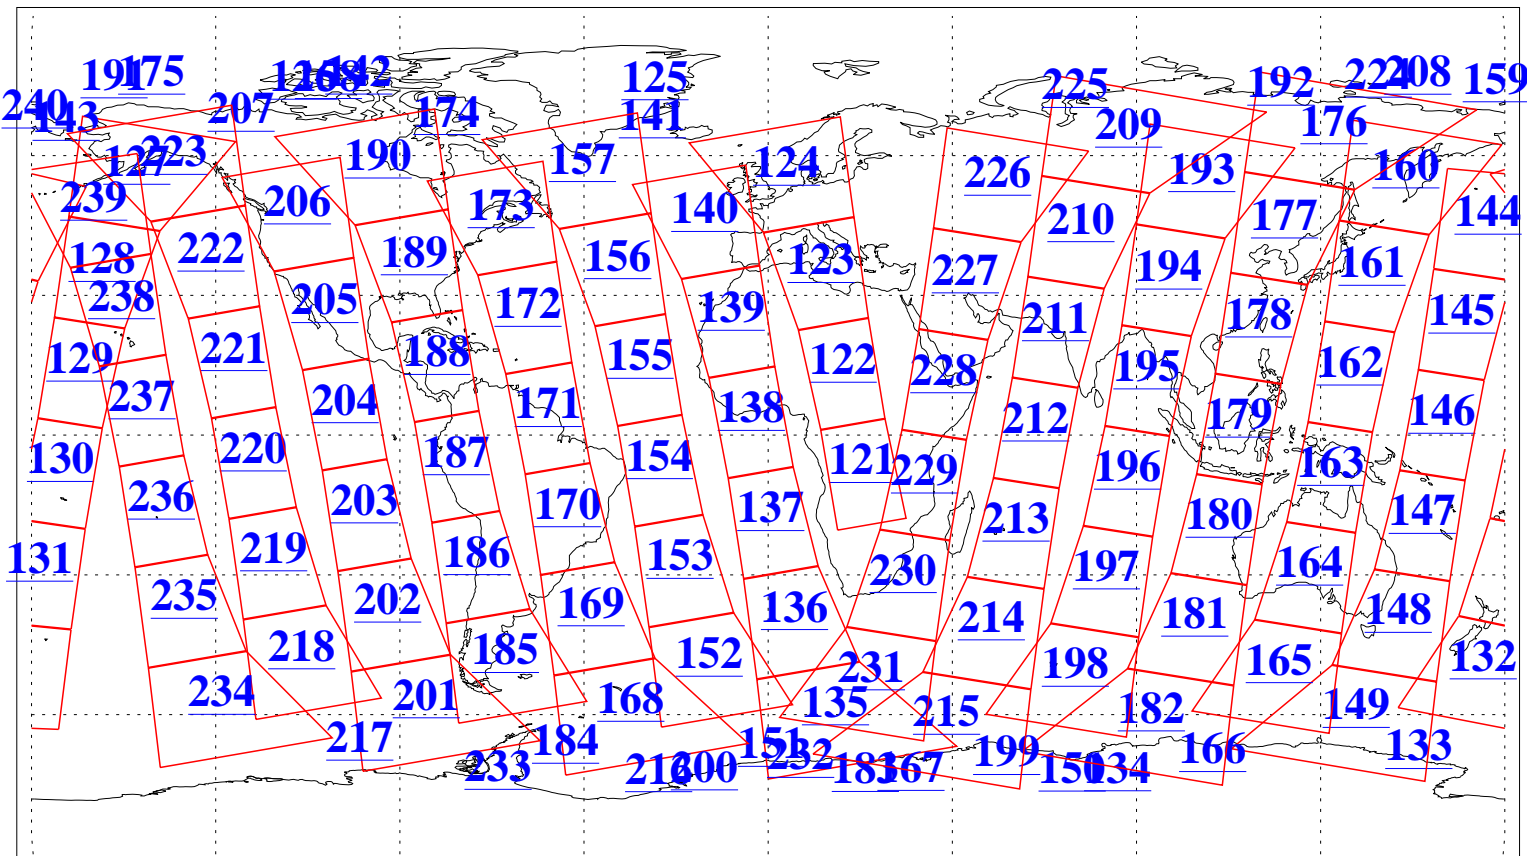

L1B Availability
AMSU Granules: 240
HSB Granules: 0
AIRS Granules: 240

15 Jan 2020
DoY 15
Aqua Day 6465
Granules: 1 to 120

Granules: 121 to 240

Legend: AMSU Available, *HSB Available*, *AIRS Available*

L1B Availability
AMSU Granules: 240
HSB Granules: 0
AIRS Granules: 240

15 Jan 2020
DoY 15
Aqua Day 6465

Ascending Granules

Descending Granules

Legend: AMSU Available, *HSB Available*, AIRS Available

L1B Availability
 AMSU Granules: 240
 HSB Granules: 0
 AIRS Granules: 240

15 Jan 2020
 DoY 15
 Aqua Day 6465

Northern Hemisphere Granules

Southern Hemisphere Granules

Legend: AMSU Available, **AIRS Available**, *HSB Available*