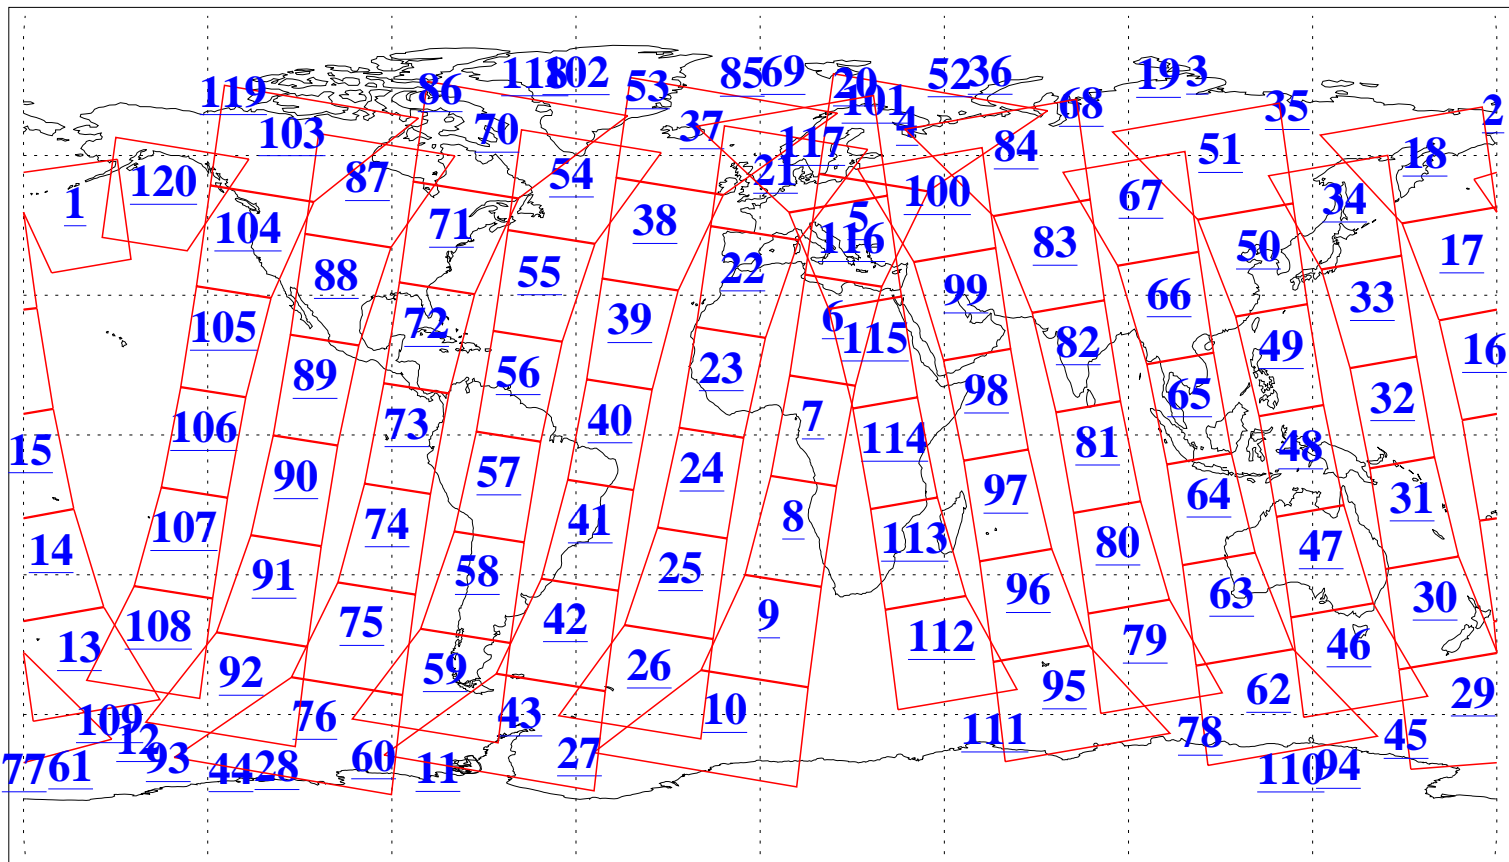

L1B Availability
AMSU Granules: 240
HSB Granules: 0
AIRS Granules: 240

14 Jan 2020
DoY 14
Aqua Day 6464
Granules: 1 to 120

Granules: 121 to 240

Legend: AMSU Available, HSB Available, AIRS Available

L1B Availability
 AMSU Granules: 240
 HSB Granules: 0
 AIRS Granules: 240

14 Jan 2020
 DoY 14
 Aqua Day 6464
 Ascending Granules

Descending Granules

Legend: AMSU Available, *HSB Available*, *AIRS Available*

L1B Availability
 AMSU Granules: 240
 HSB Granules: 0
 AIRS Granules: 240

14 Jan 2020
 DoY 14
 Aqua Day 6464

Northern Hemisphere Granules

Southern Hemisphere Granules

Legend: AMSU Available, HSB Available, AIRS Available