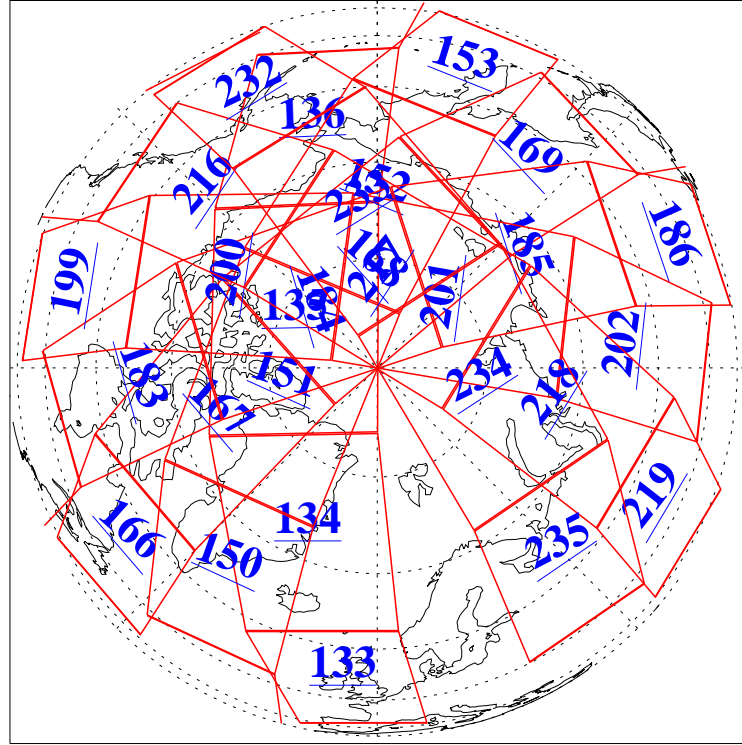

L1B Availability
AMSU Granules: 240
HSB Granules: 0
AIRS Granules: 240

14 Jan 2020
DoY 14
Aqua Day 6464

Northern Hemisphere Granules

Southern Hemisphere Granules