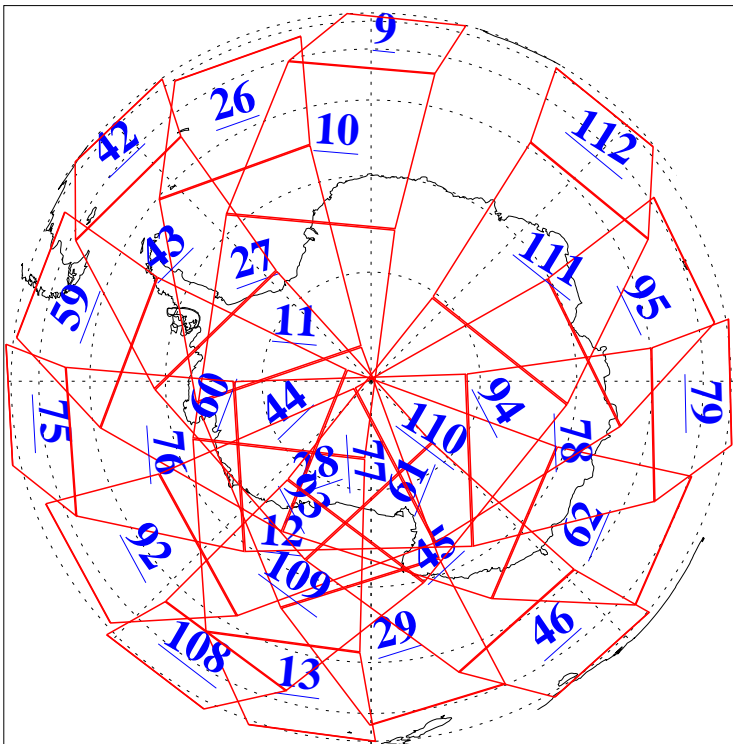

L1B Availability
AMSU Granules: 240
HSB Granules: 0
AIRS Granules: 240

14 Jan 2020
DoY 14
Aqua Day 6464
Granules: 1 to 120

Granules: 121 to 240

Legend: AMSU Available, HSB Available, AIRS Available

L1B Availability
 AMSU Granules: 240
 HSB Granules: 0
 AIRS Granules: 240

14 Jan 2020
 DoY 14
 Aqua Day 6464
 Ascending Granules

Descending Granules

Legend: AMSU Available, *HSB Available*, *AIRS Available*

L1B Availability
 AMSU Granules: 240
 HSB Granules: 0
 AIRS Granules: 240

14 Jan 2020
 DoY 14
 Aqua Day 6464

Northern Hemisphere Granules

Southern Hemisphere Granules

Legend: AMSU Available, HSB Available, AIRS Available