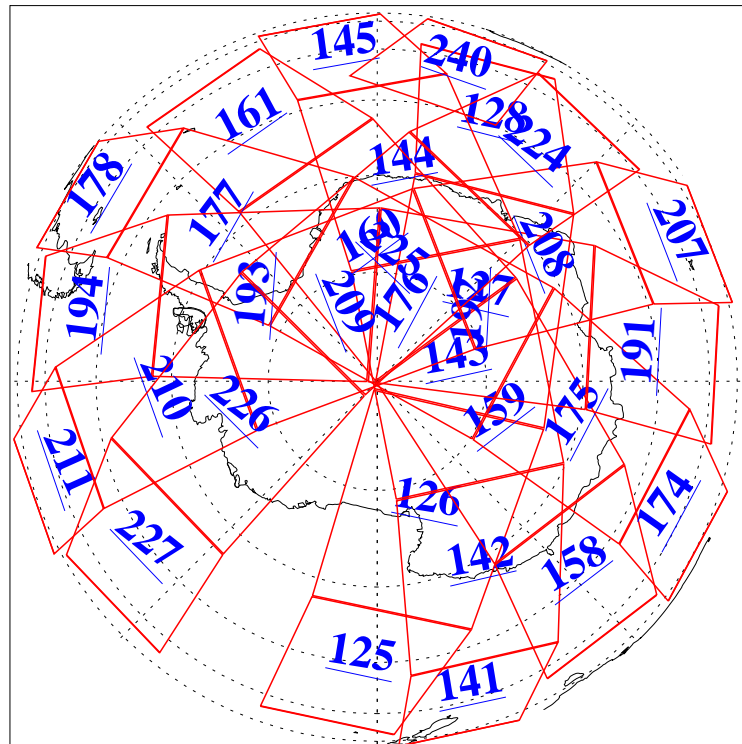

Legend: AMSU Available, HSB Available, AIRS Available