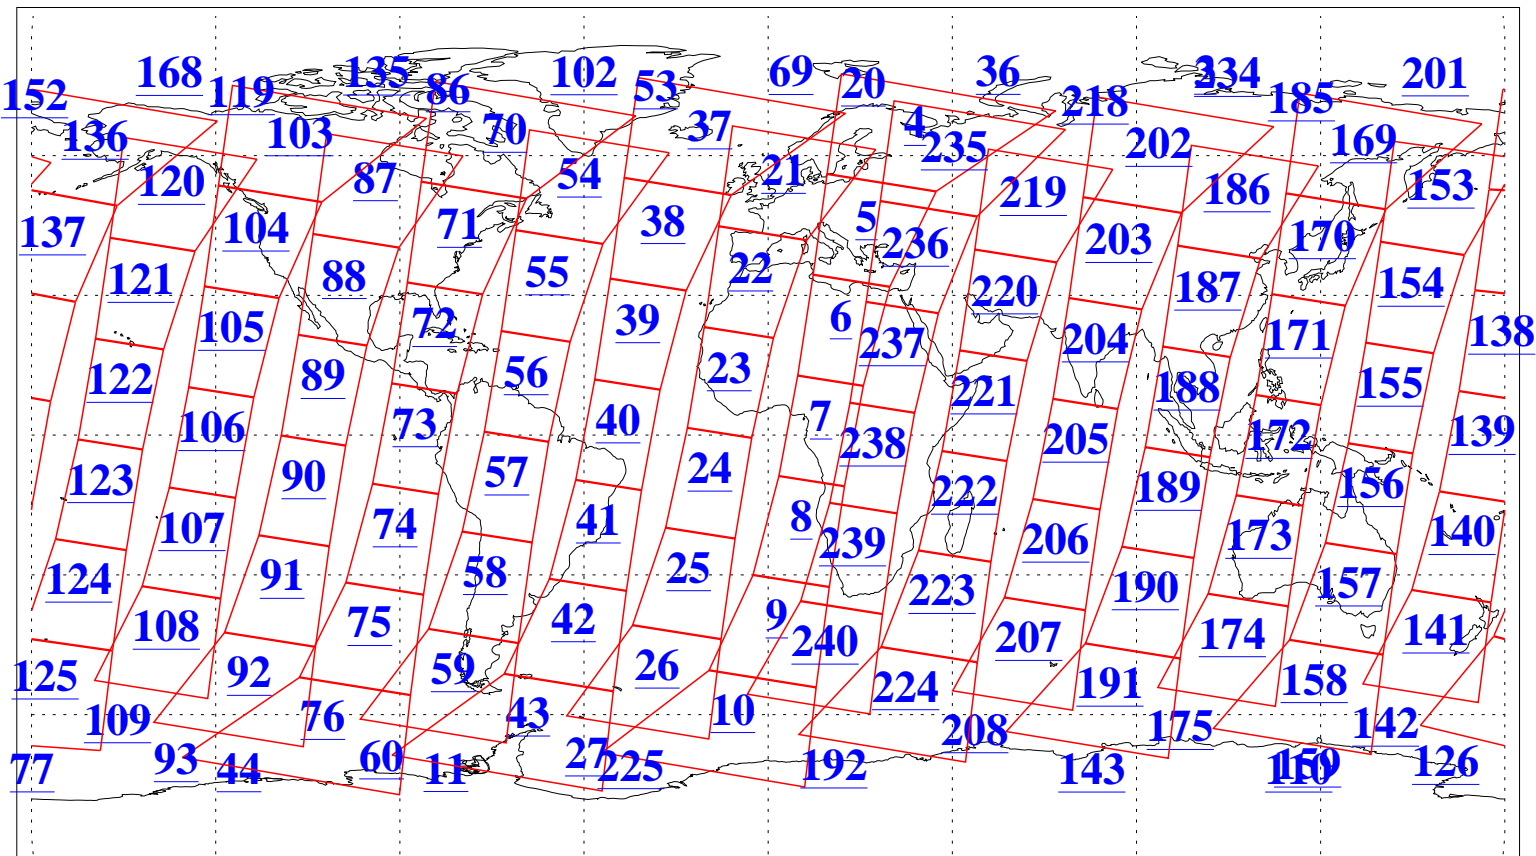

L1B Availability
AMSU Granules: 240
HSB Granules: 0
AIRS Granules: 240

14 Jan 2020
DoY 14
Aqua Day 6464
Granules: 1 to 120

Granules: 121 to 240

Legend: AMSU Available, HSB Available, AIRS Available

L1B Availability
 AMSU Granules: 240
 HSB Granules: 0
 AIRS Granules: 240

14 Jan 2020
 DoY 14
 Aqua Day 6464
 Ascending Granules

Descending Granules

Legend: AMSU Available, *HSB Available*, *AIRS Available*

L1B Availability
 AMSU Granules: 240
 HSB Granules: 0
 AIRS Granules: 240

14 Jan 2020
 DoY 14
 Aqua Day 6464

Northern Hemisphere Granules

Southern Hemisphere Granules

Legend: AMSU Available, HSB Available, AIRS Available