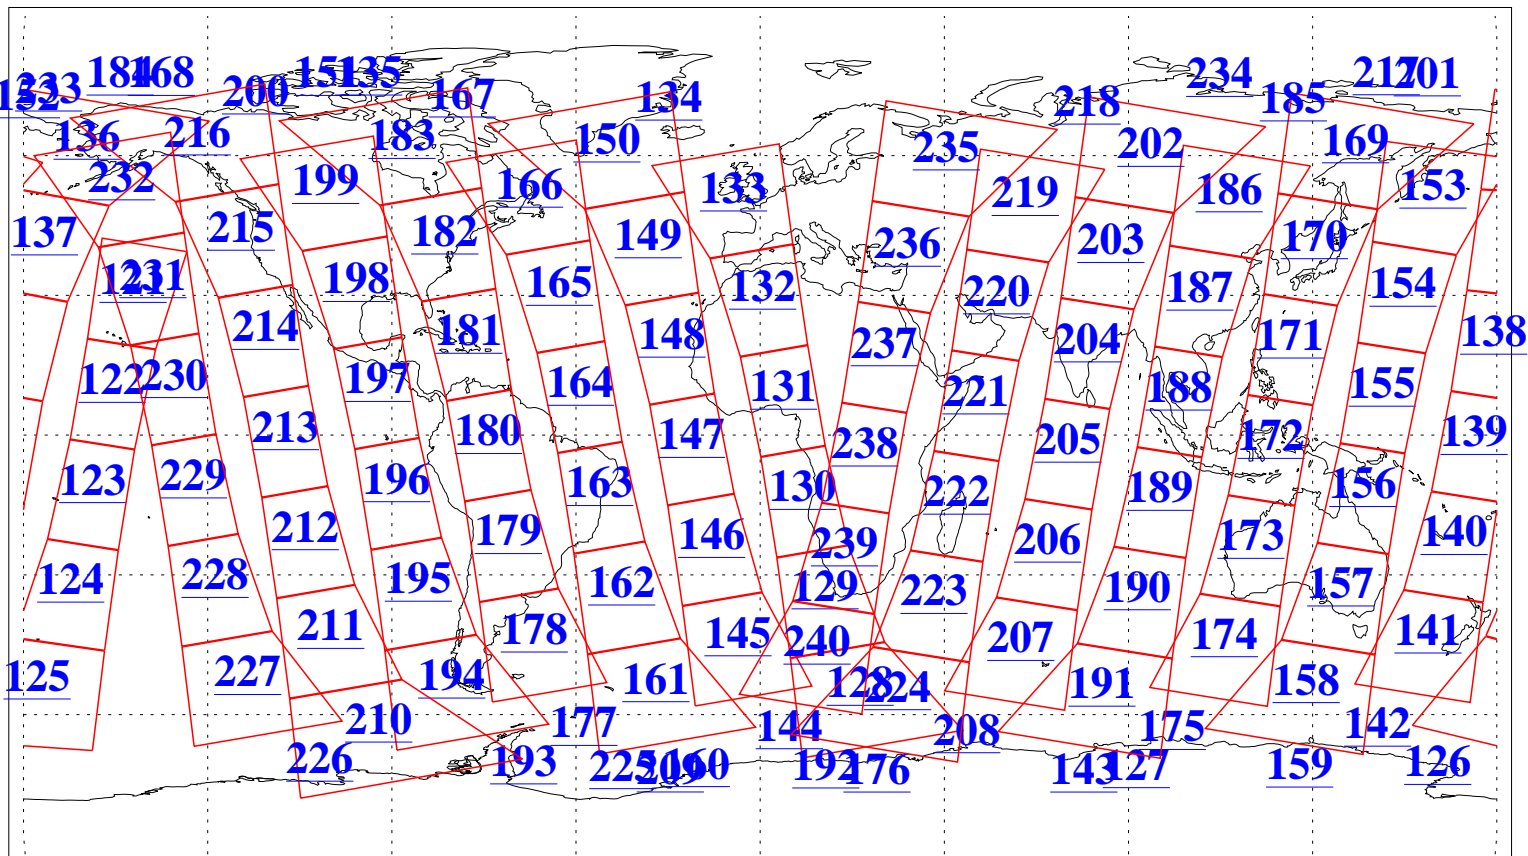

L1B Availability
AMSU Granules: 240
HSB Granules: 0
AIRS Granules: 240

14 Jan 2020
DoY 14
Aqua Day 6464
Granules: 1 to 120

Granules: 121 to 240

Legend: AMSU Available, HSB Available, AIRS Available

L1B Availability
 AMSU Granules: 240
 HSB Granules: 0
 AIRS Granules: 240

14 Jan 2020
 DoY 14
 Aqua Day 6464
 Ascending Granules

Descending Granules

Legend: AMSU Available, *HSB Available*, *AIRS Available*

L1B Availability
 AMSU Granules: 240
 HSB Granules: 0
 AIRS Granules: 240

14 Jan 2020
 DoY 14
 Aqua Day 6464

Northern Hemisphere Granules

Southern Hemisphere Granules

Legend: AMSU Available, HSB Available, AIRS Available