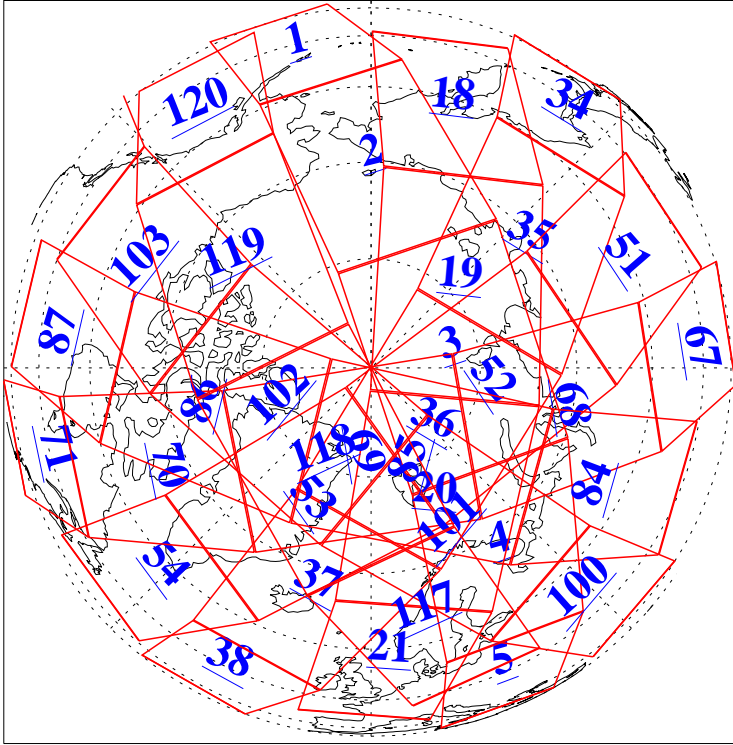

L1B Availability
AMSU Granules: 240
HSB Granules: 0
AIRS Granules: 240

14 Jan 2020
DoY 14
Aqua Day 6464
Granules: 1 to 120

Granules: 121 to 240

Legend: AMSU Available, HSB Available, AIRS Available

L1B Availability
 AMSU Granules: 240
 HSB Granules: 0
 AIRS Granules: 240

14 Jan 2020
 DoY 14
 Aqua Day 6464
 Ascending Granules

Descending Granules

Legend: AMSU Available, *HSB Available*, *AIRS Available*

L1B Availability
 AMSU Granules: 240
 HSB Granules: 0
 AIRS Granules: 240

14 Jan 2020
 DoY 14
 Aqua Day 6464

Northern Hemisphere Granules

Southern Hemisphere Granules

Legend: AMSU Available, HSB Available, AIRS Available