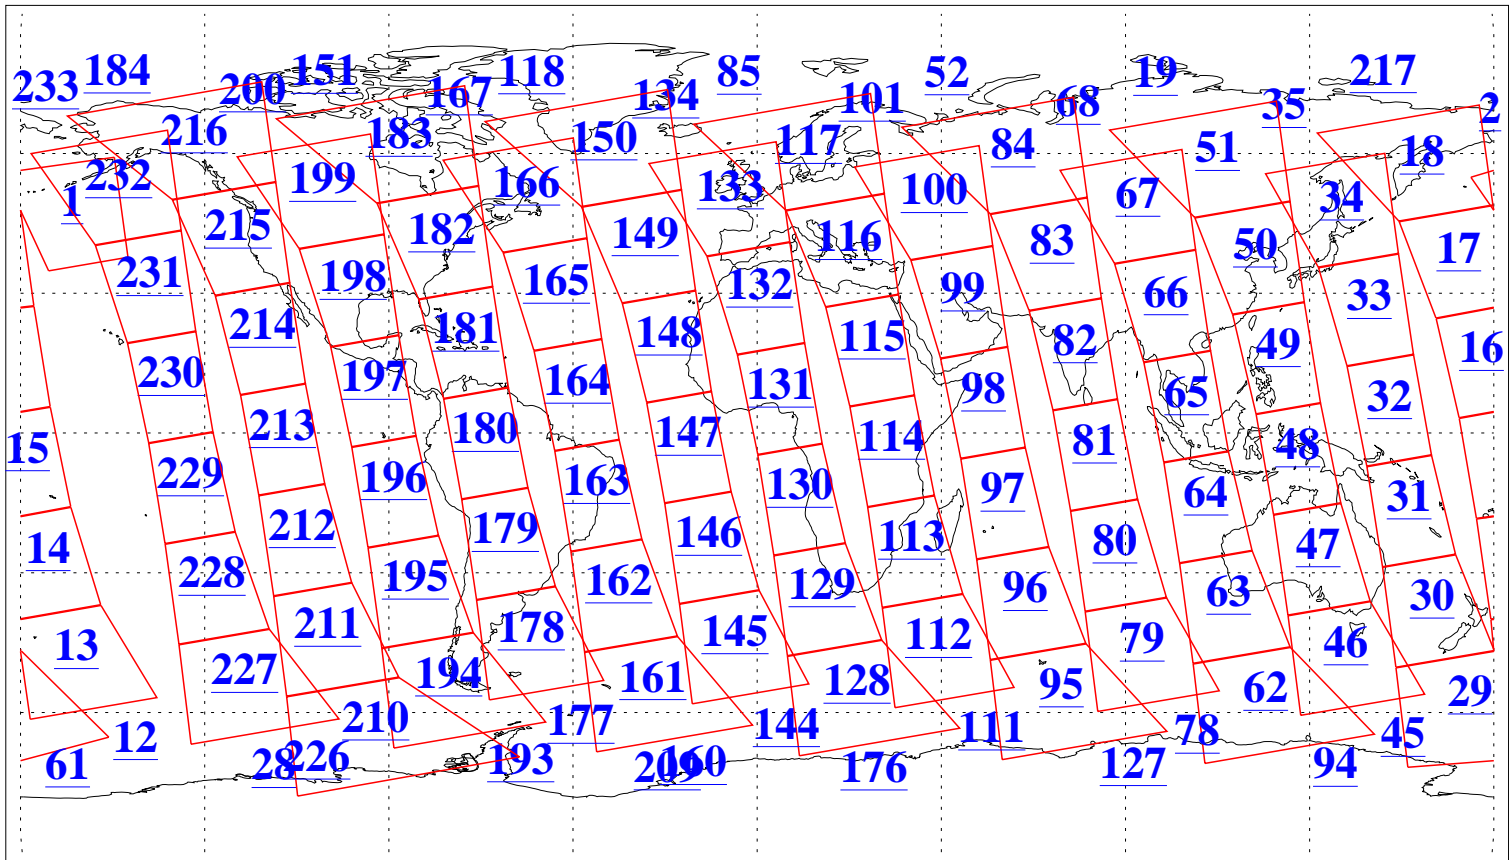

L1B Availability
AMSU Granules: 240
HSB Granules: 0
AIRS Granules: 240

14 Jan 2020
DoY 14
Aqua Day 6464
Granules: 1 to 120

Granules: 121 to 240

Legend: AMSU Available, HSB Available, AIRS Available

L1B Availability
 AMSU Granules: 240
 HSB Granules: 0
 AIRS Granules: 240

14 Jan 2020
 DoY 14
 Aqua Day 6464
 Ascending Granules

Descending Granules

Legend: AMSU Available, *HSB Available*, *AIRS Available*

L1B Availability
 AMSU Granules: 240
 HSB Granules: 0
 AIRS Granules: 240

14 Jan 2020
 DoY 14
 Aqua Day 6464

Northern Hemisphere Granules

Southern Hemisphere Granules

Legend: AMSU Available, HSB Available, AIRS Available