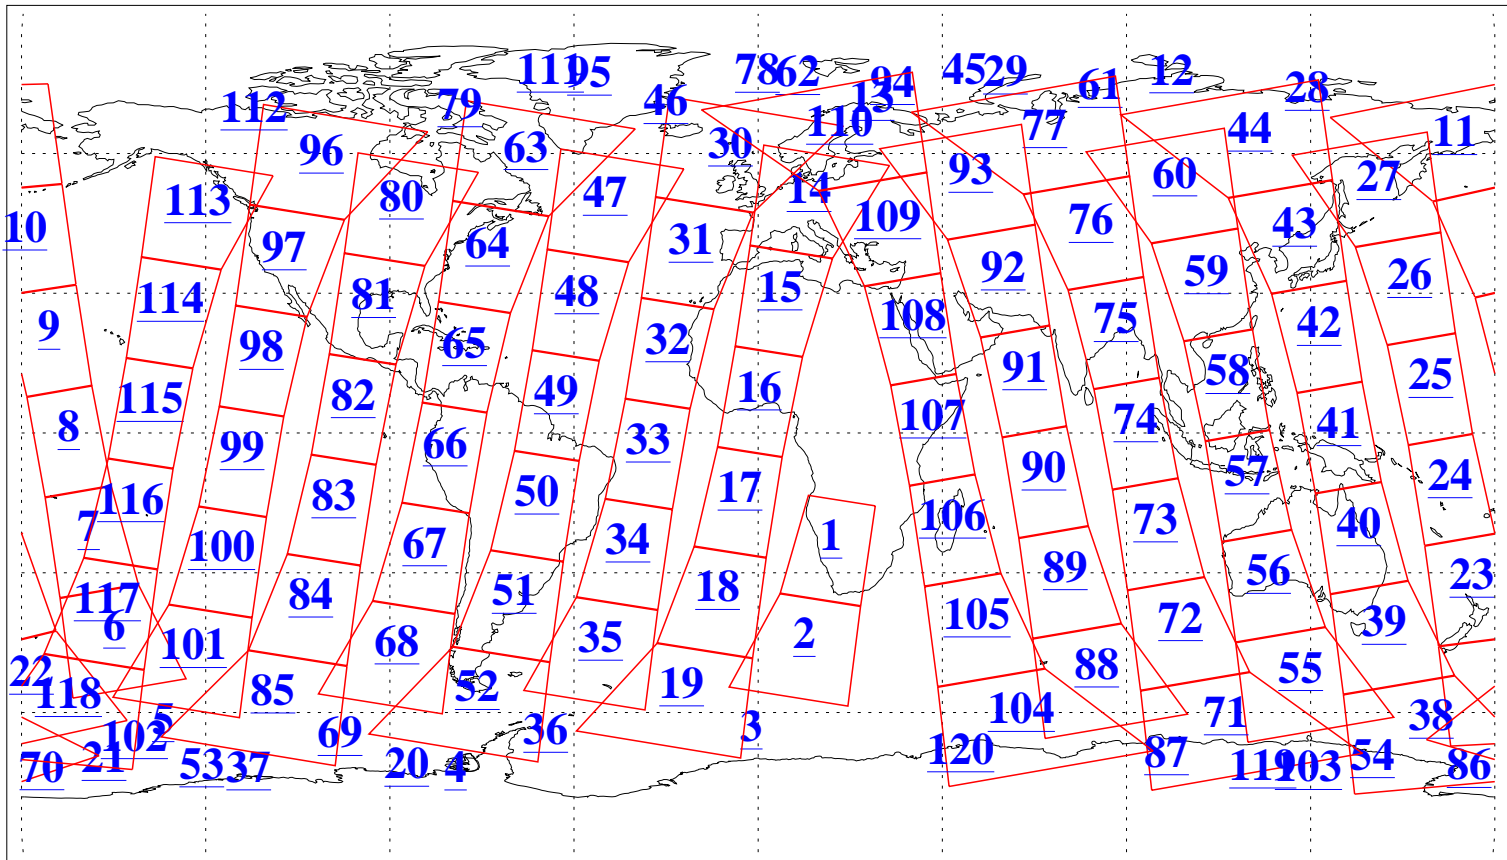

L1B Availability  
AMSU Granules: 239  
HSB Granules: 0  
AIRS Granules: 240

13 Jan 2020  
DoY 13  
Aqua Day 6463  
Granules: 1 to 120

Granules: 121 to 240

Legend: AMSU Available, HSB Available, AIRS Available

L1B Availability  
AMSU Granules: 239  
HSB Granules: 0  
AIRS Granules: 240

13 Jan 2020  
DoY 13  
Aqua Day 6463  
Ascending Granules

Descending Granules

Legend: AMSU Available, *HSB Available*, *AIRS Available*

L1B Availability  
 AMSU Granules: 239  
 HSB Granules: 0  
 AIRS Granules: 240

13 Jan 2020  
 DoY 13  
 Aqua Day 6463

Northern Hemisphere Granules

Southern Hemisphere Granules

Legend: AMSU Available, HSB Available, **AIRS Available**