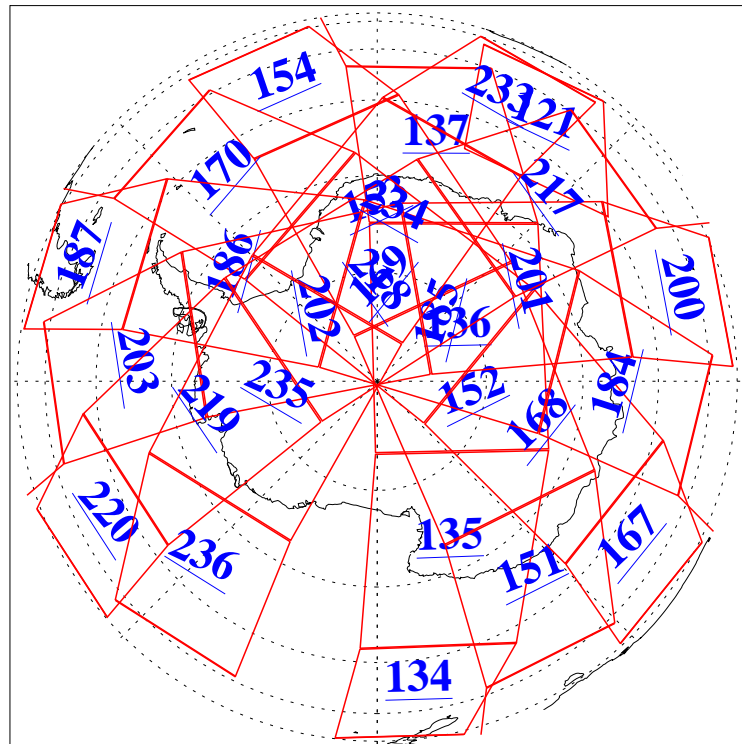

L1B Availability  
AMSU Granules: 239  
HSB Granules: 0  
AIRS Granules: 240

13 Jan 2020  
DoY 13  
Aqua Day 6463  
Granules: 1 to 120

Granules: 121 to 240

Legend: AMSU Available, HSB Available, AIRS Available

L1B Availability  
AMSU Granules: 239  
HSB Granules: 0  
AIRS Granules: 240

13 Jan 2020  
DoY 13  
Aqua Day 6463  
Ascending Granules

Descending Granules

Legend: AMSU Available, *HSB Available*, *AIRS Available*

L1B Availability  
 AMSU Granules: 239  
 HSB Granules: 0  
 AIRS Granules: 240

13 Jan 2020  
 DoY 13  
 Aqua Day 6463

Northern Hemisphere Granules

Southern Hemisphere Granules

Legend: AMSU Available, HSB Available, **AIRS Available**