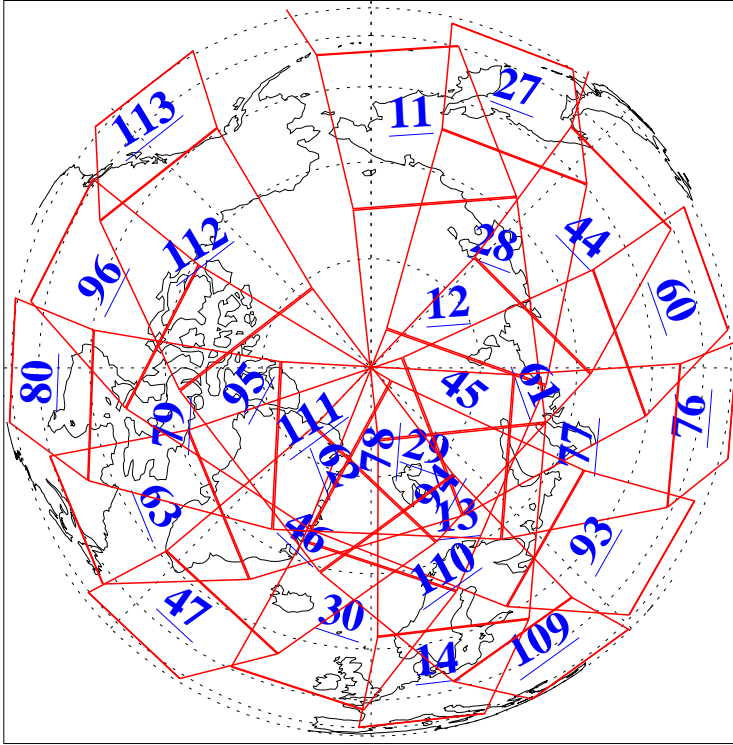

L1B Availability  
AMSU Granules: 239  
HSB Granules: 0  
AIRS Granules: 240

13 Jan 2020  
DoY 13  
Aqua Day 6463  
Granules: 1 to 120

Granules: 121 to 240

Legend: AMSU Available, HSB Available, AIRS Available

L1B Availability  
AMSU Granules: 239  
HSB Granules: 0  
AIRS Granules: 240

13 Jan 2020  
DoY 13  
Aqua Day 6463  
Ascending Granules

Descending Granules

Legend: AMSU Available, *HSB Available*, *AIRS Available*

L1B Availability  
 AMSU Granules: 239  
 HSB Granules: 0  
 AIRS Granules: 240

13 Jan 2020  
 DoY 13  
 Aqua Day 6463

Northern Hemisphere Granules

Southern Hemisphere Granules

Legend: AMSU Available, HSB Available, **AIRS Available**