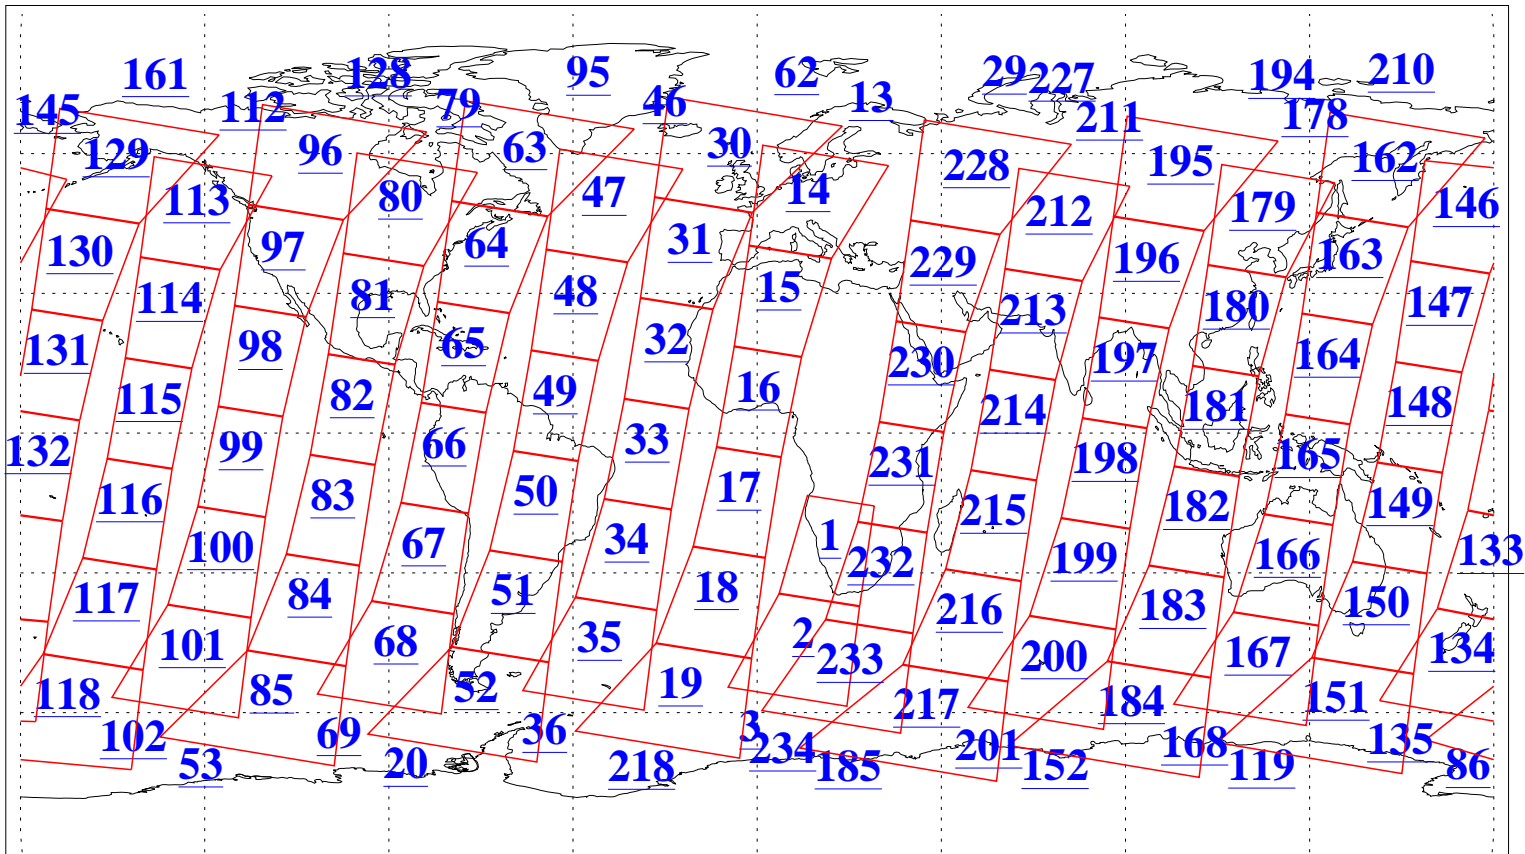

L1B Availability  
AMSU Granules: 239  
HSB Granules: 0  
AIRS Granules: 240

13 Jan 2020  
DoY 13  
Aqua Day 6463  
Granules: 1 to 120

Granules: 121 to 240

Legend: AMSU Available, HSB Available, AIRS Available

L1B Availability  
AMSU Granules: 239  
HSB Granules: 0  
AIRS Granules: 240

13 Jan 2020  
DoY 13  
Aqua Day 6463  
Ascending Granules

Descending Granules

Legend: AMSU Available, *HSB Available*, *AIRS Available*

L1B Availability  
 AMSU Granules: 239  
 HSB Granules: 0  
 AIRS Granules: 240

13 Jan 2020  
 DoY 13  
 Aqua Day 6463

Northern Hemisphere Granules

Southern Hemisphere Granules

Legend: AMSU Available, HSB Available, **AIRS Available**