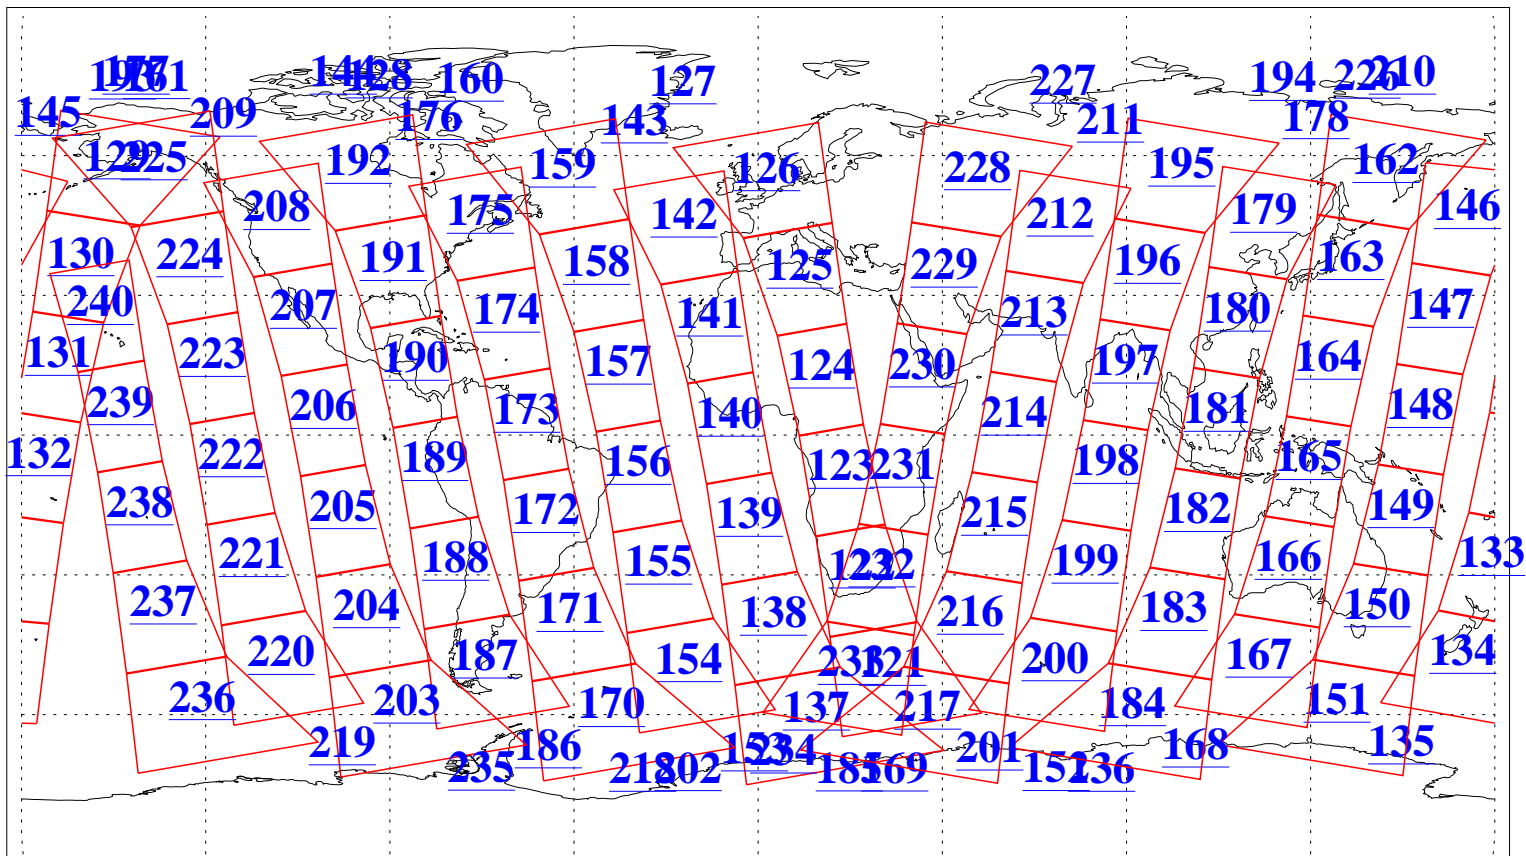

L1B Availability  
AMSU Granules: 239  
HSB Granules: 0  
AIRS Granules: 240

13 Jan 2020  
DoY 13  
Aqua Day 6463  
Granules: 1 to 120

Granules: 121 to 240

Legend: AMSU Available, HSB Available, AIRS Available

L1B Availability  
AMSU Granules: 239  
HSB Granules: 0  
AIRS Granules: 240

13 Jan 2020  
DoY 13  
Aqua Day 6463  
Ascending Granules

Descending Granules

Legend: AMSU Available, *HSB Available*, *AIRS Available*

L1B Availability  
 AMSU Granules: 239  
 HSB Granules: 0  
 AIRS Granules: 240

13 Jan 2020  
 DoY 13  
 Aqua Day 6463

Northern Hemisphere Granules

Southern Hemisphere Granules

Legend: AMSU Available, HSB Available, **AIRS Available**