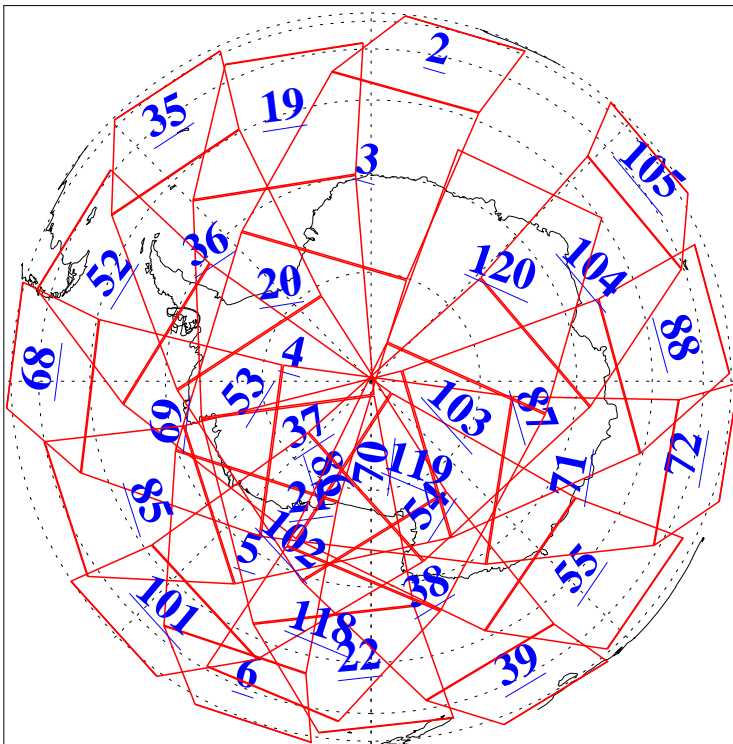

L1B Availability  
AMSU Granules: 239  
HSB Granules: 0  
AIRS Granules: 240

13 Jan 2020  
DoY 13  
Aqua Day 6463  
Granules: 1 to 120

Granules: 121 to 240

Legend: AMSU Available, HSB Available, AIRS Available

L1B Availability  
AMSU Granules: 239  
HSB Granules: 0  
AIRS Granules: 240

13 Jan 2020  
DoY 13  
Aqua Day 6463  
Ascending Granules

Descending Granules

Legend: AMSU Available, *HSB Available*, *AIRS Available*

L1B Availability  
 AMSU Granules: 239  
 HSB Granules: 0  
 AIRS Granules: 240

13 Jan 2020  
 DoY 13  
 Aqua Day 6463

Northern Hemisphere Granules

Southern Hemisphere Granules

Legend: AMSU Available, HSB Available, **AIRS Available**