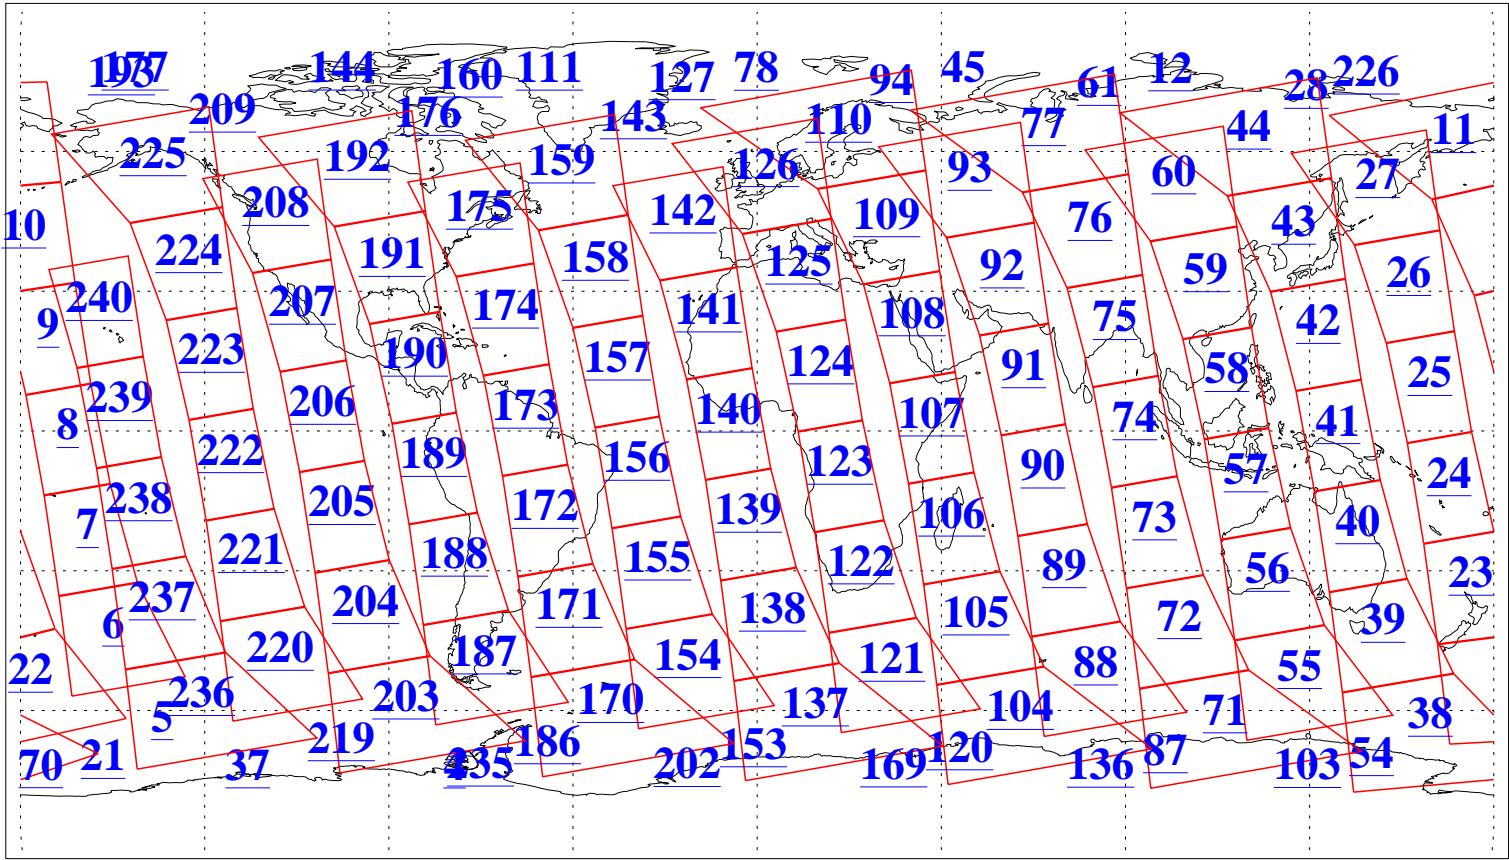

L1B Availability  
AMSU Granules: 239  
HSB Granules: 0  
AIRS Granules: 240

13 Jan 2020  
DoY 13  
Aqua Day 6463  
Granules: 1 to 120

Granules: 121 to 240

Legend: AMSU Available, HSB Available, AIRS Available

L1B Availability  
AMSU Granules: 239  
HSB Granules: 0  
AIRS Granules: 240

13 Jan 2020  
DoY 13  
Aqua Day 6463  
Ascending Granules

Descending Granules

Legend: AMSU Available, *HSB Available*, *AIRS Available*

L1B Availability  
 AMSU Granules: 239  
 HSB Granules: 0  
 AIRS Granules: 240

13 Jan 2020  
 DoY 13  
 Aqua Day 6463

Northern Hemisphere Granules

Southern Hemisphere Granules

Legend: AMSU Available, HSB Available, **AIRS Available**