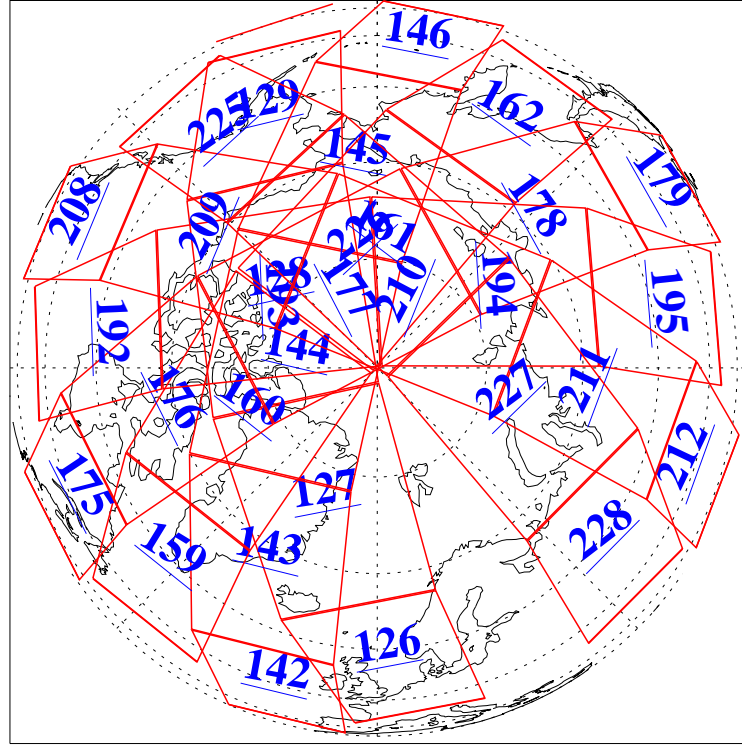

L1B Availability  
AMSU Granules: 239  
HSB Granules: 0  
AIRS Granules: 240

13 Jan 2020  
DoY 13  
Aqua Day 6463  
Ascending Granules

Descending Granules

Legend: AMSU Available, *HSB Available*, *AIRS Available*

L1B Availability  
 AMSU Granules: 239  
 HSB Granules: 0  
 AIRS Granules: 240

13 Jan 2020  
 DoY 13  
 Aqua Day 6463

Northern Hemisphere Granules

Southern Hemisphere Granules

Legend: AMSU Available, HSB Available, **AIRS Available**