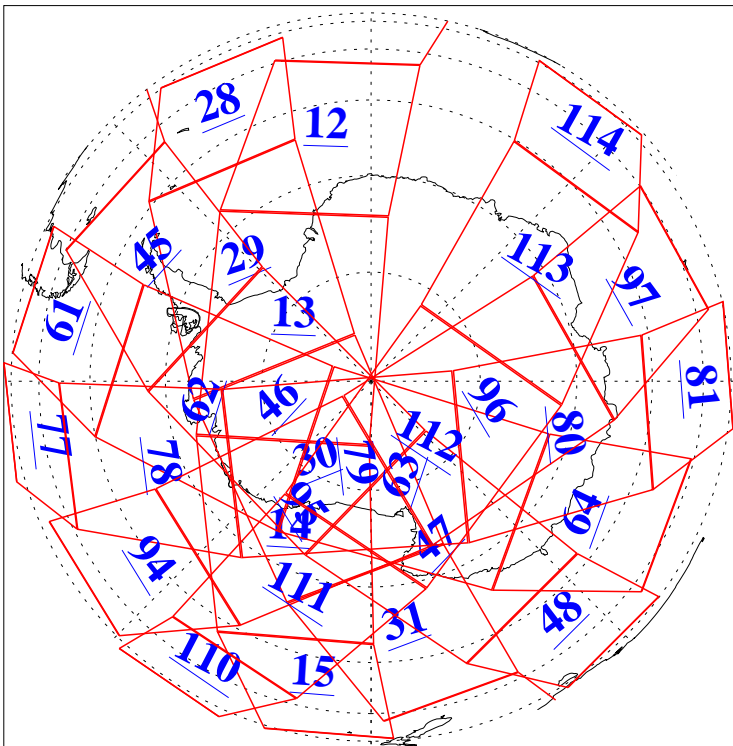

L1B Availability
 AMSU Granules: 240
 HSB Granules: 0
 AIRS Granules: 240

12 Jan 2020
 DoY 12
 Aqua Day 6462
 Granules: 1 to 120

Granules: 121 to 240

Legend: AMSU Available, *HSB Available*, *AIRS Available*

L1B Availability
 AMSU Granules: 240
 HSB Granules: 0
 AIRS Granules: 240

12 Jan 2020
 DoY 12
 Aqua Day 6462
 Ascending Granules

Descending Granules

Legend: AMSU Available, *HSB Available*, **AIRS Available**

L1B Availability
 AMSU Granules: 240
 HSB Granules: 0
 AIRS Granules: 240

12 Jan 2020
 DoY 12
 Aqua Day 6462

Northern Hemisphere Granules

Southern Hemisphere Granules

Legend: AMSU Available, HSB Available, AIRS Available