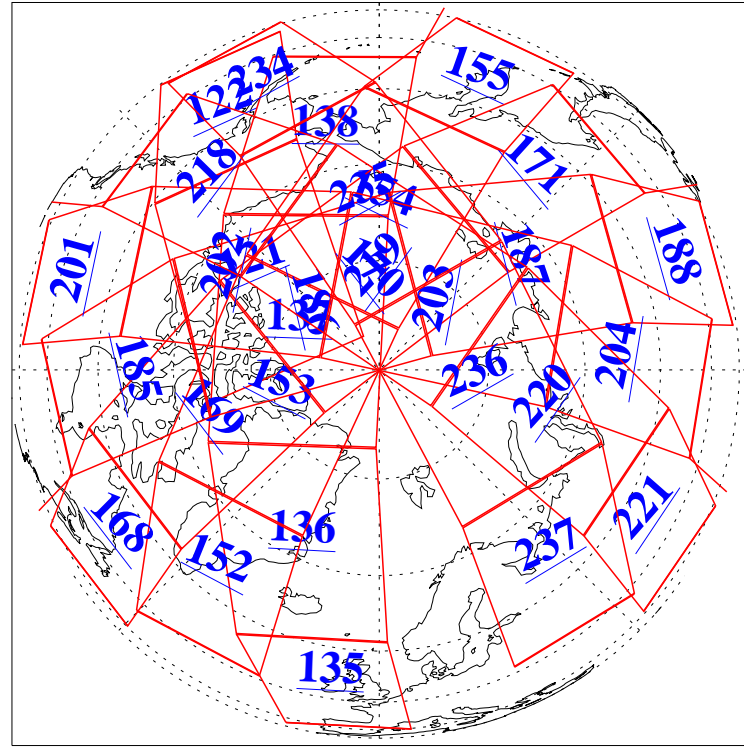

L1B Availability
 AMSU Granules: 240
 HSB Granules: 0
 AIRS Granules: 240

12 Jan 2020
 DoY 12
 Aqua Day 6462
 Ascending Granules

Descending Granules

Legend: AMSU Available, *HSB Available*, **AIRS Available**

L1B Availability
 AMSU Granules: 240
 HSB Granules: 0
 AIRS Granules: 240

12 Jan 2020
 DoY 12
 Aqua Day 6462

Northern Hemisphere Granules

Southern Hemisphere Granules

Legend: AMSU Available, HSB Available, AIRS Available