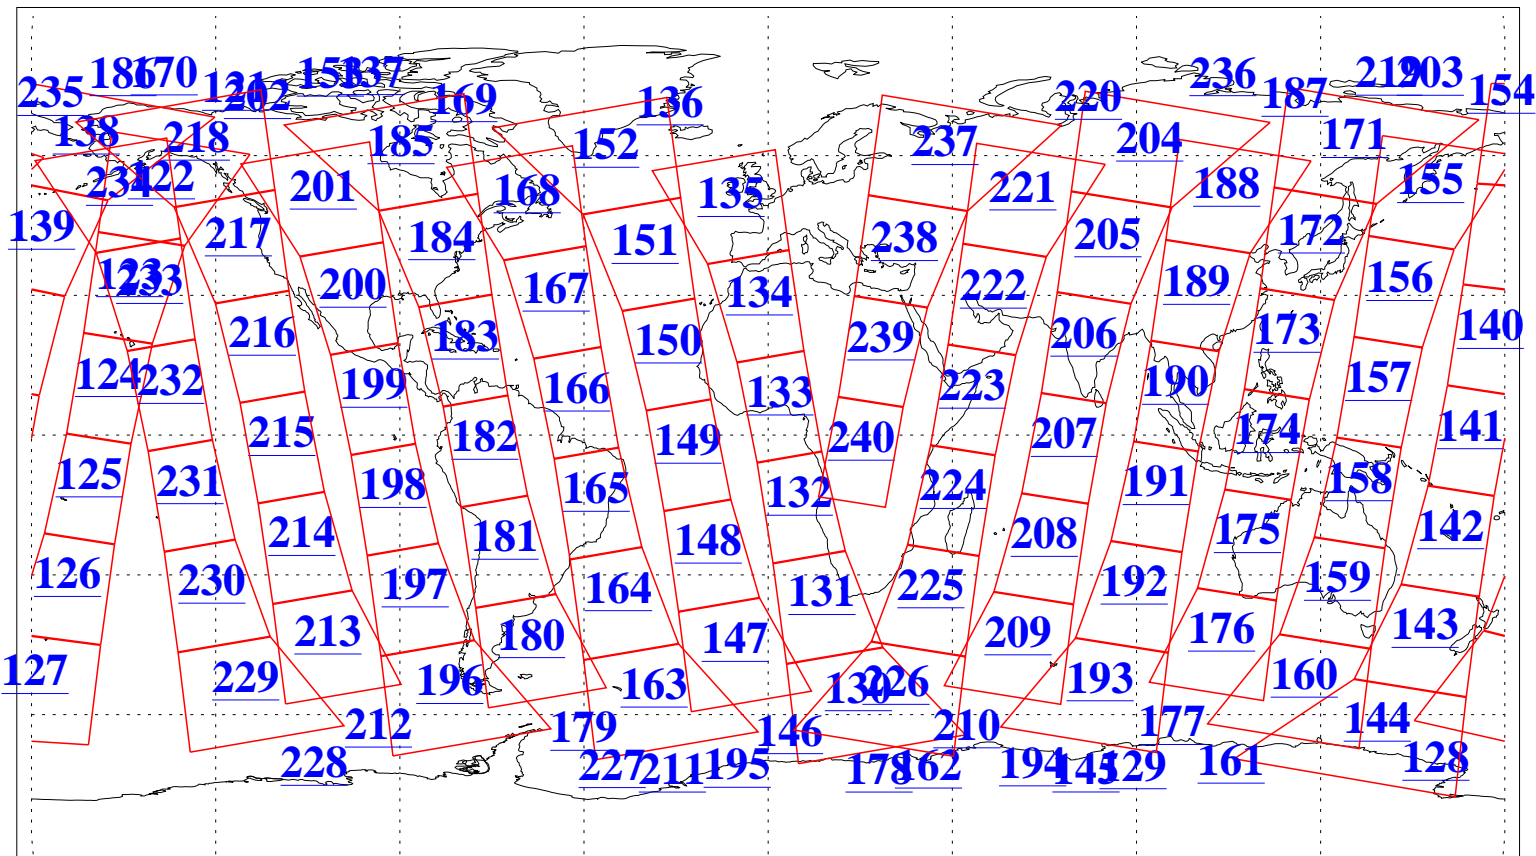

L1B Availability
 AMSU Granules: 240
 HSB Granules: 0
 AIRS Granules: 240

12 Jan 2020
 DoY 12
 Aqua Day 6462
 Granules: 1 to 120

Granules: 121 to 240

Legend: AMSU Available, *HSB Available*, *AIRS Available*

L1B Availability
 AMSU Granules: 240
 HSB Granules: 0
 AIRS Granules: 240

12 Jan 2020
 DoY 12
 Aqua Day 6462
 Ascending Granules

Descending Granules

Legend: AMSU Available, *HSB Available*, **AIRS Available**

L1B Availability
 AMSU Granules: 240
 HSB Granules: 0
 AIRS Granules: 240

12 Jan 2020
 DoY 12
 Aqua Day 6462

Northern Hemisphere Granules

Southern Hemisphere Granules

Legend: AMSU Available, HSB Available, AIRS Available