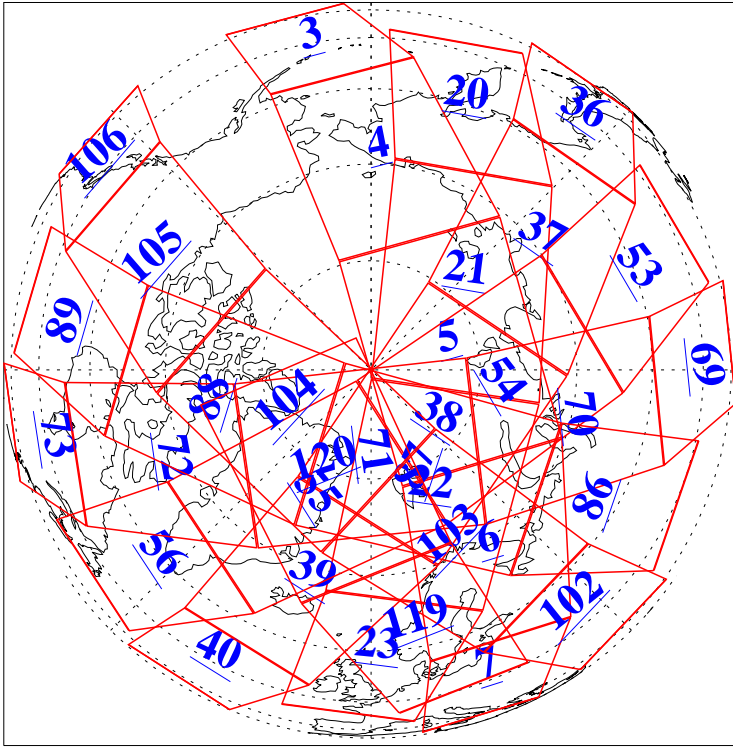

L1B Availability
 AMSU Granules: 240
 HSB Granules: 0
 AIRS Granules: 240

12 Jan 2020
 DoY 12
 Aqua Day 6462
 Granules: 1 to 120

Granules: 121 to 240

Legend: AMSU Available, *HSB Available*, *AIRS Available*

L1B Availability
 AMSU Granules: 240
 HSB Granules: 0
 AIRS Granules: 240

12 Jan 2020
 DoY 12
 Aqua Day 6462
 Ascending Granules

Descending Granules

Legend: AMSU Available, *HSB Available*, **AIRS Available**

L1B Availability
 AMSU Granules: 240
 HSB Granules: 0
 AIRS Granules: 240

12 Jan 2020
 DoY 12
 Aqua Day 6462

Northern Hemisphere Granules

Southern Hemisphere Granules

Legend: AMSU Available, HSB Available, AIRS Available