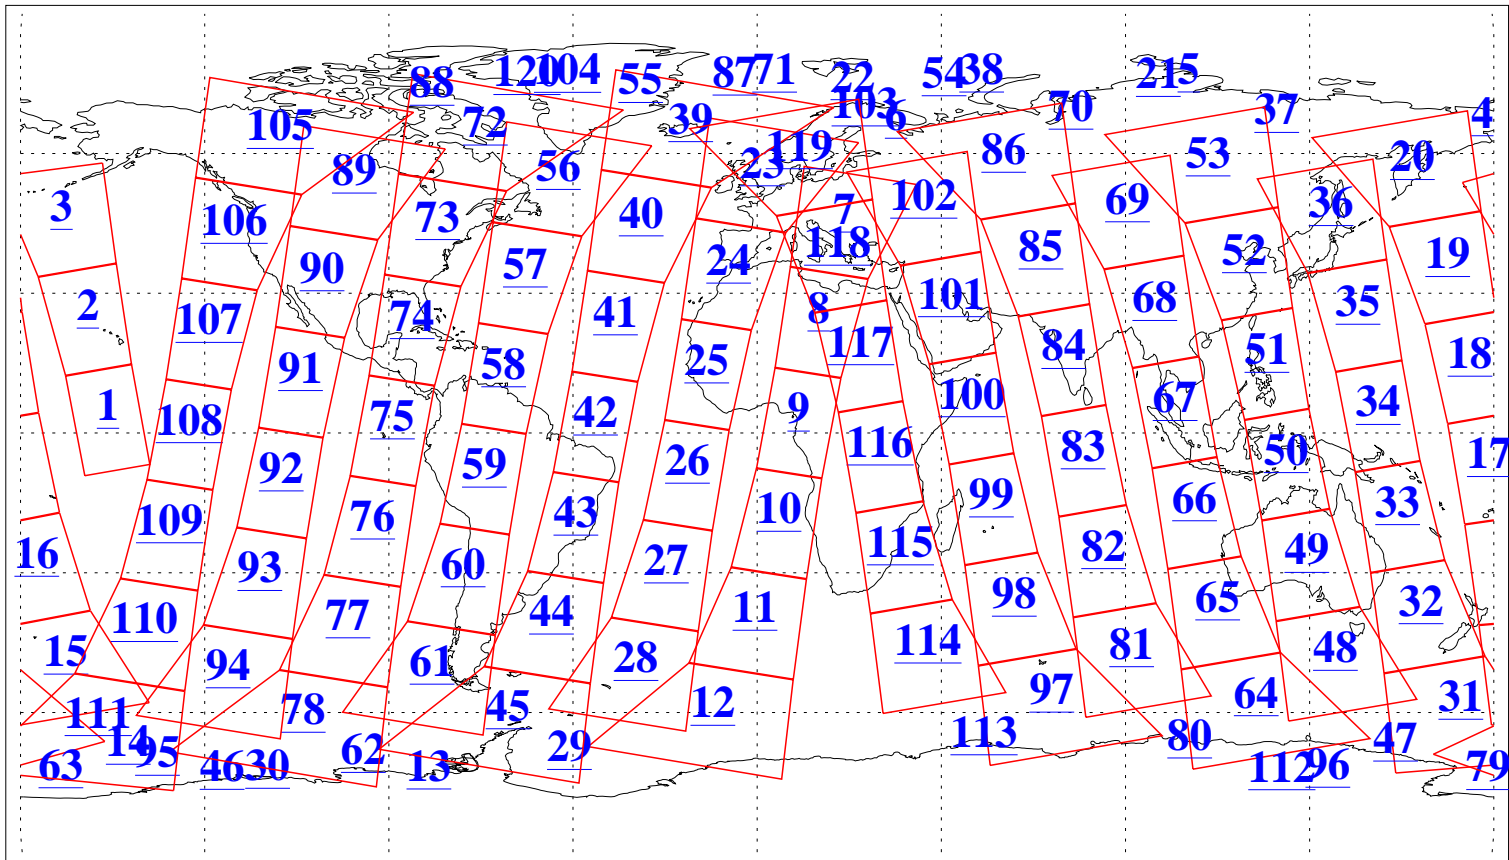

L1B Availability
 AMSU Granules: 240
 HSB Granules: 0
 AIRS Granules: 240

12 Jan 2020
 DoY 12
 Aqua Day 6462
 Granules: 1 to 120

Granules: 121 to 240

Legend: AMSU Available, *HSB Available*, *AIRS Available*

L1B Availability
 AMSU Granules: 240
 HSB Granules: 0
 AIRS Granules: 240

12 Jan 2020
 DoY 12
 Aqua Day 6462
 Ascending Granules

Descending Granules

Legend: AMSU Available, *HSB Available*, **AIRS Available**

L1B Availability
 AMSU Granules: 240
 HSB Granules: 0
 AIRS Granules: 240

12 Jan 2020
 DoY 12
 Aqua Day 6462

Northern Hemisphere Granules

Southern Hemisphere Granules

Legend: AMSU Available, HSB Available, AIRS Available