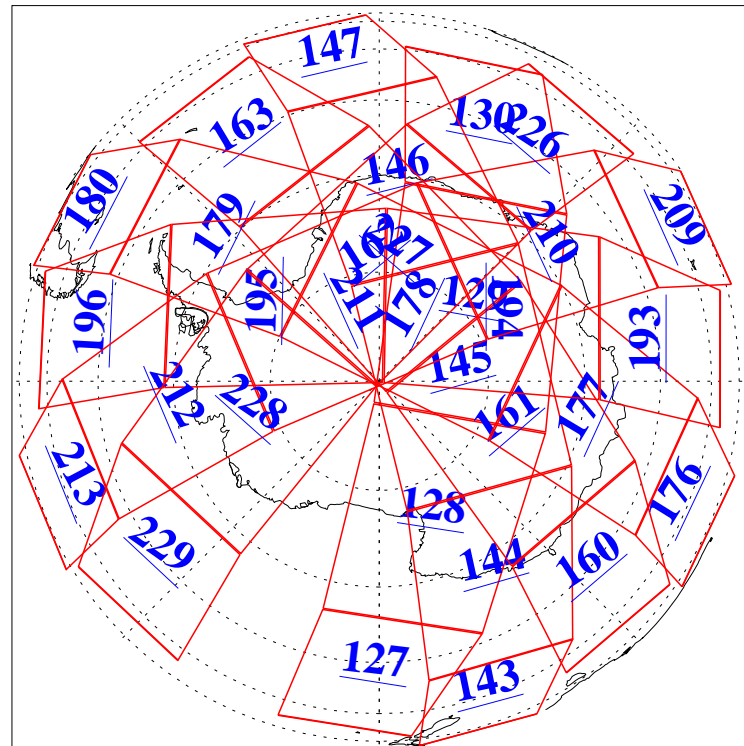

L1B Availability
 AMSU Granules: 240
 HSB Granules: 0
 AIRS Granules: 240

12 Jan 2020
 DoY 12
 Aqua Day 6462
 Ascending Granules

Descending Granules

Legend: AMSU Available, *HSB Available*, **AIRS Available**

L1B Availability
 AMSU Granules: 240
 HSB Granules: 0
 AIRS Granules: 240

12 Jan 2020
 DoY 12
 Aqua Day 6462

Northern Hemisphere Granules

Southern Hemisphere Granules

Legend: AMSU Available, HSB Available, AIRS Available