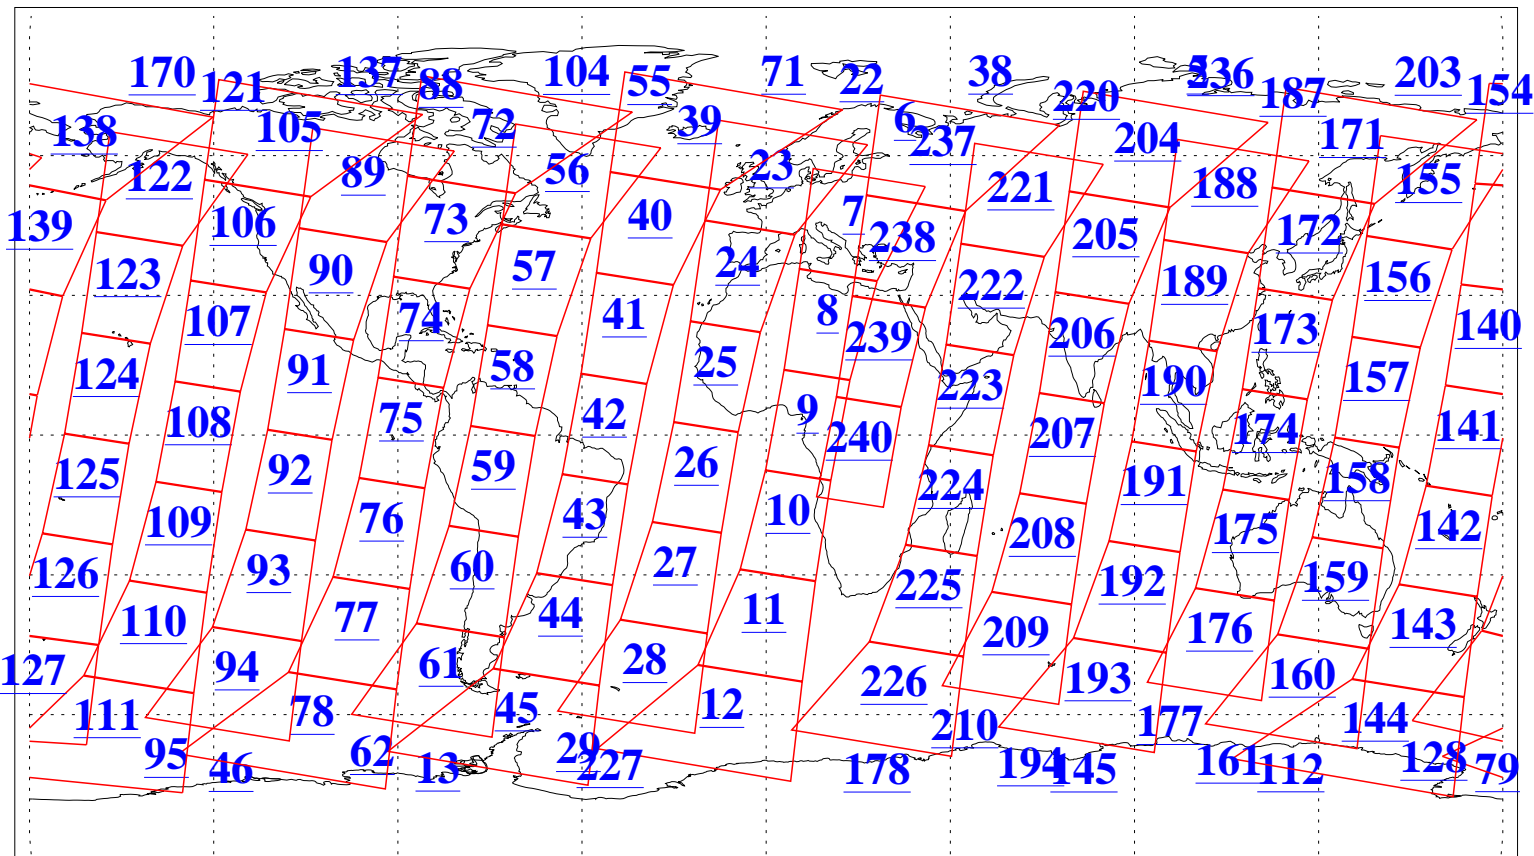

L1B Availability
 AMSU Granules: 240
 HSB Granules: 0
 AIRS Granules: 240

12 Jan 2020
 DoY 12
 Aqua Day 6462
 Granules: 1 to 120

Granules: 121 to 240

Legend: AMSU Available, *HSB Available*, *AIRS Available*

L1B Availability
 AMSU Granules: 240
 HSB Granules: 0
 AIRS Granules: 240

12 Jan 2020
 DoY 12
 Aqua Day 6462
 Ascending Granules

Descending Granules

Legend: AMSU Available, *HSB Available*, **AIRS Available**

L1B Availability
 AMSU Granules: 240
 HSB Granules: 0
 AIRS Granules: 240

12 Jan 2020
 DoY 12
 Aqua Day 6462

Northern Hemisphere Granules

Southern Hemisphere Granules

Legend: AMSU Available, HSB Available, AIRS Available