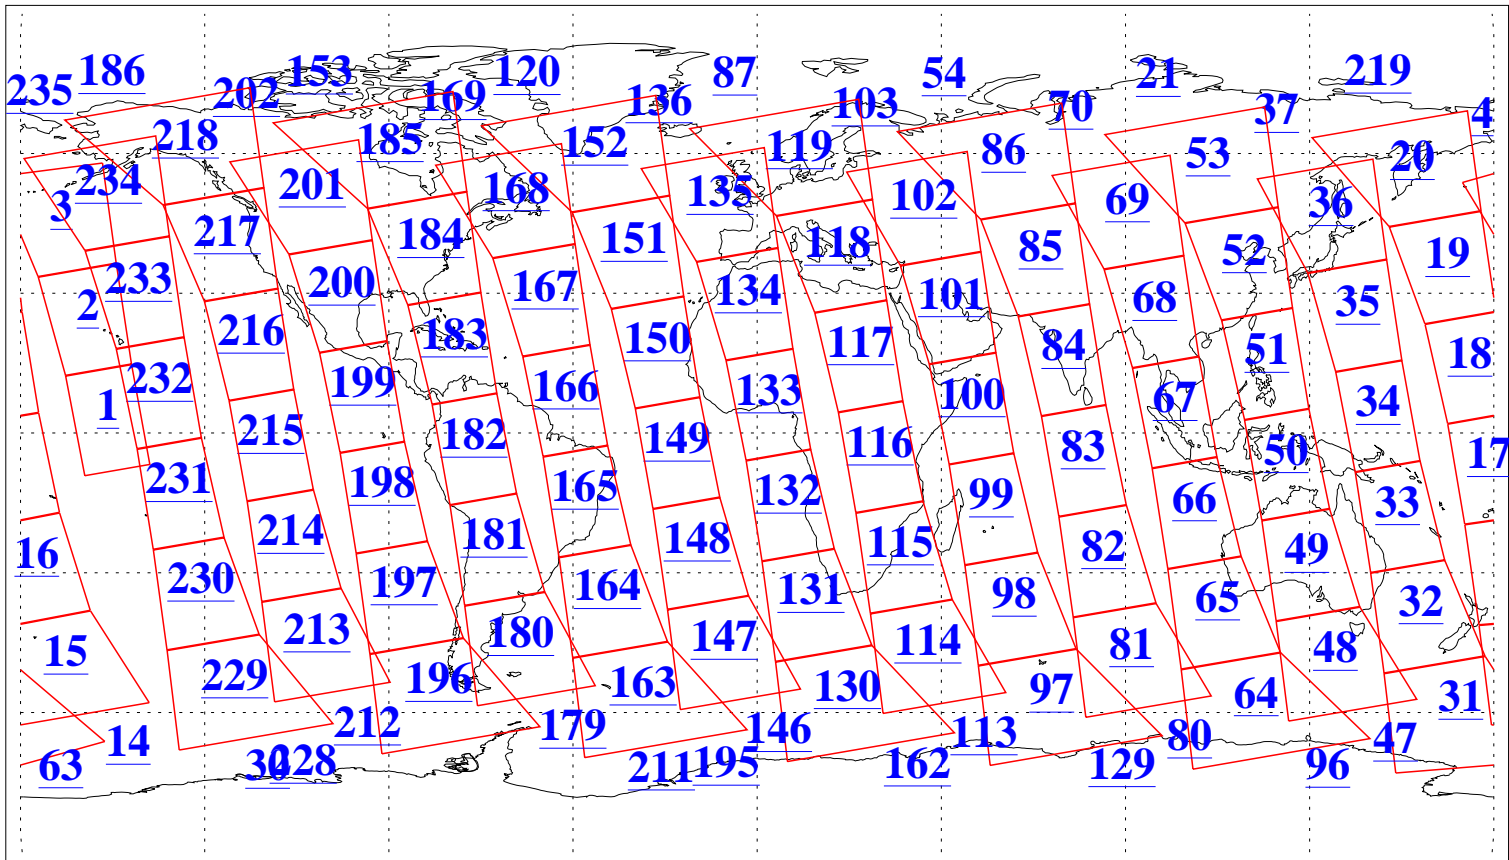

L1B Availability
 AMSU Granules: 240
 HSB Granules: 0
 AIRS Granules: 240

12 Jan 2020
 DoY 12
 Aqua Day 6462
 Granules: 1 to 120

Granules: 121 to 240

Legend: AMSU Available, *HSB Available*, *AIRS Available*

L1B Availability
 AMSU Granules: 240
 HSB Granules: 0
 AIRS Granules: 240

12 Jan 2020
 DoY 12
 Aqua Day 6462
 Ascending Granules

Descending Granules

Legend: AMSU Available, *HSB Available*, **AIRS Available**

L1B Availability
 AMSU Granules: 240
 HSB Granules: 0
 AIRS Granules: 240

12 Jan 2020
 DoY 12
 Aqua Day 6462

Northern Hemisphere Granules

Southern Hemisphere Granules

Legend: AMSU Available, HSB Available, AIRS Available