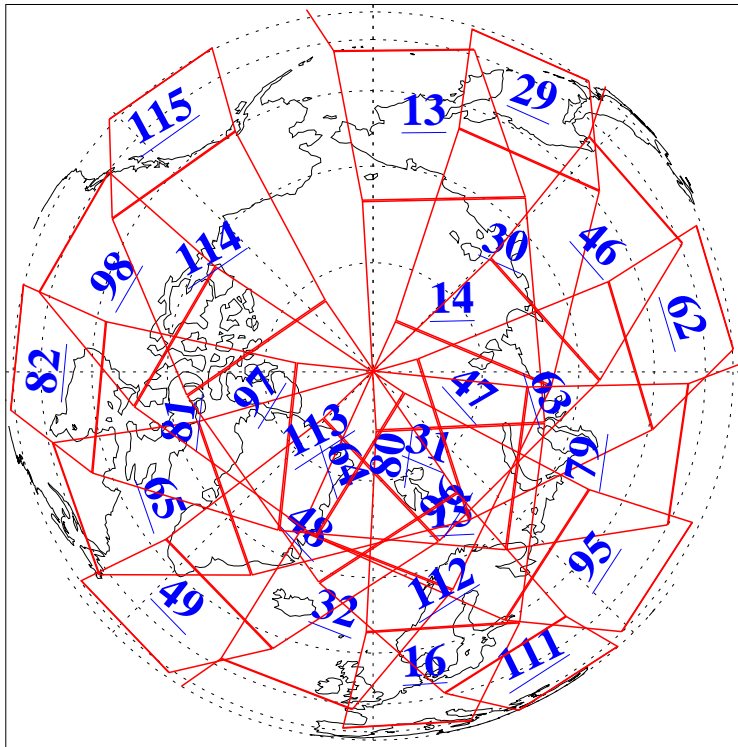

L1B Availability
 AMSU Granules: 240
 HSB Granules: 0
 AIRS Granules: 240

11 Jan 2020
 DoY 11
 Aqua Day 6461
 Granules: 1 to 120

Granules: 121 to 240

Legend: AMSU Available, *HSB Available*, *AIRS Available*

L1B Availability
AMSU Granules: 240
HSB Granules: 0
AIRS Granules: 240

11 Jan 2020
DoY 11
Aqua Day 6461
Ascending Granules

Descending Granules

Legend: AMSU Available, *HSB Available*, AIRS Available

L1B Availability
 AMSU Granules: 240
 HSB Granules: 0
 AIRS Granules: 240

11 Jan 2020
 DoY 11
 Aqua Day 6461

Northern Hemisphere Granules

Southern Hemisphere Granules

Legend: AMSU Available, HSB Available, **AIRS Available**