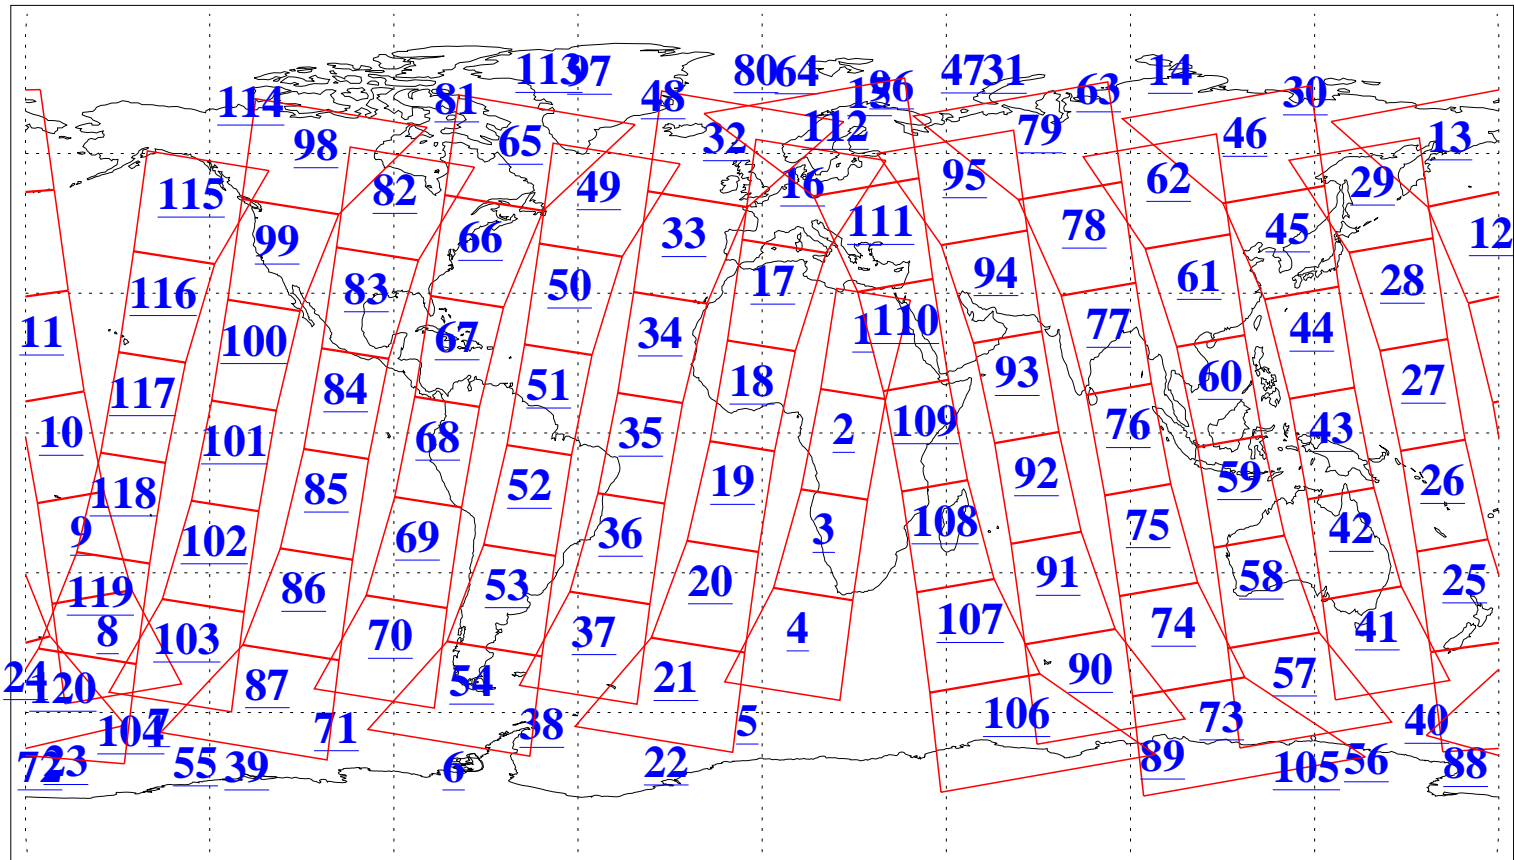

L1B Availability
 AMSU Granules: 240
 HSB Granules: 0
 AIRS Granules: 240

11 Jan 2020
 DoY 11
 Aqua Day 6461
 Granules: 1 to 120

Granules: 121 to 240

Legend: AMSU Available, *HSB Available*, *AIRS Available*

L1B Availability
AMSU Granules: 240
HSB Granules: 0
AIRS Granules: 240

11 Jan 2020
DoY 11
Aqua Day 6461
Ascending Granules

Descending Granules

Legend: AMSU Available, *HSB Available*, AIRS Available

L1B Availability
 AMSU Granules: 240
 HSB Granules: 0
 AIRS Granules: 240

11 Jan 2020
 DoY 11
 Aqua Day 6461

Northern Hemisphere Granules

Southern Hemisphere Granules

Legend: AMSU Available, HSB Available, **AIRS Available**