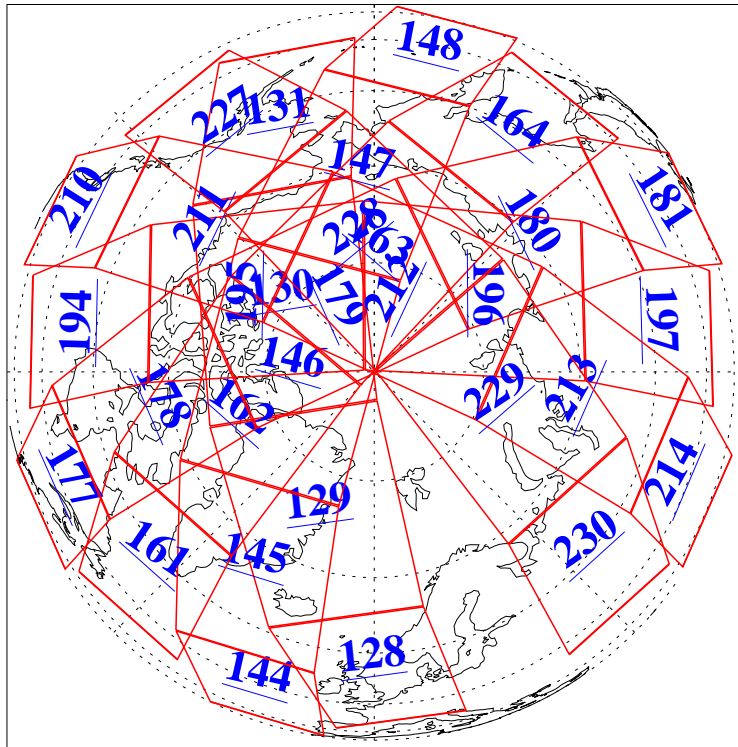

L1B Availability
 AMSU Granules: 240
 HSB Granules: 0
 AIRS Granules: 240

11 Jan 2020
 DoY 11
 Aqua Day 6461
 Granules: 1 to 120

Granules: 121 to 240

Legend: AMSU Available, *HSB Available*, *AIRS Available*

L1B Availability
AMSU Granules: 240
HSB Granules: 0
AIRS Granules: 240

11 Jan 2020
DoY 11
Aqua Day 6461
Ascending Granules

Descending Granules

Legend: AMSU Available, *HSB Available*, AIRS Available

L1B Availability
 AMSU Granules: 240
 HSB Granules: 0
 AIRS Granules: 240

11 Jan 2020
 DoY 11
 Aqua Day 6461

Northern Hemisphere Granules

Southern Hemisphere Granules

Legend: AMSU Available, HSB Available, **AIRS Available**