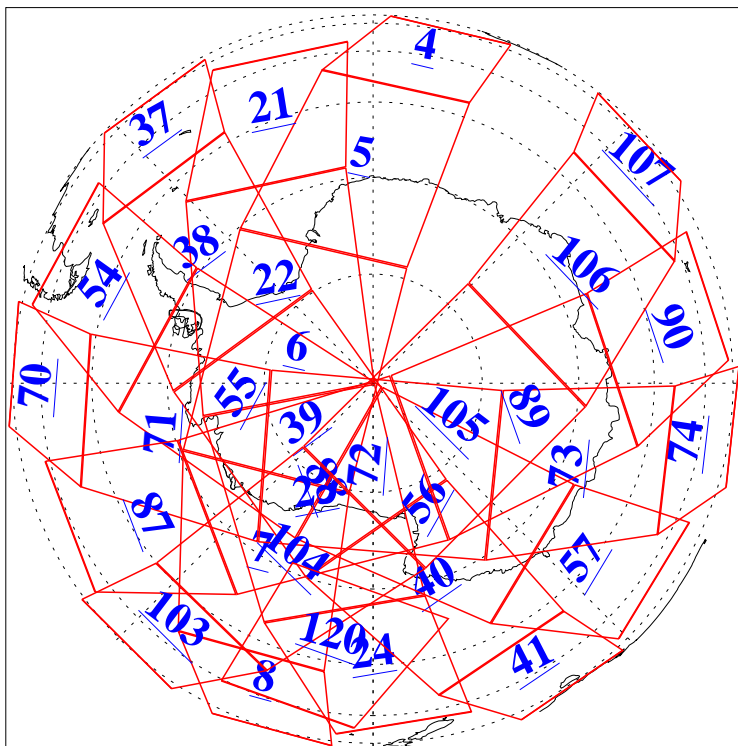

L1B Availability
 AMSU Granules: 240
 HSB Granules: 0
 AIRS Granules: 240

11 Jan 2020
 DoY 11
 Aqua Day 6461
 Granules: 1 to 120

Granules: 121 to 240

Legend: AMSU Available, *HSB Available*, *AIRS Available*

L1B Availability
AMSU Granules: 240
HSB Granules: 0
AIRS Granules: 240

11 Jan 2020
DoY 11
Aqua Day 6461
Ascending Granules

Descending Granules

Legend: AMSU Available, *HSB Available*, AIRS Available

L1B Availability
 AMSU Granules: 240
 HSB Granules: 0
 AIRS Granules: 240

11 Jan 2020
 DoY 11
 Aqua Day 6461

Northern Hemisphere Granules

Southern Hemisphere Granules

Legend: AMSU Available, HSB Available, **AIRS Available**