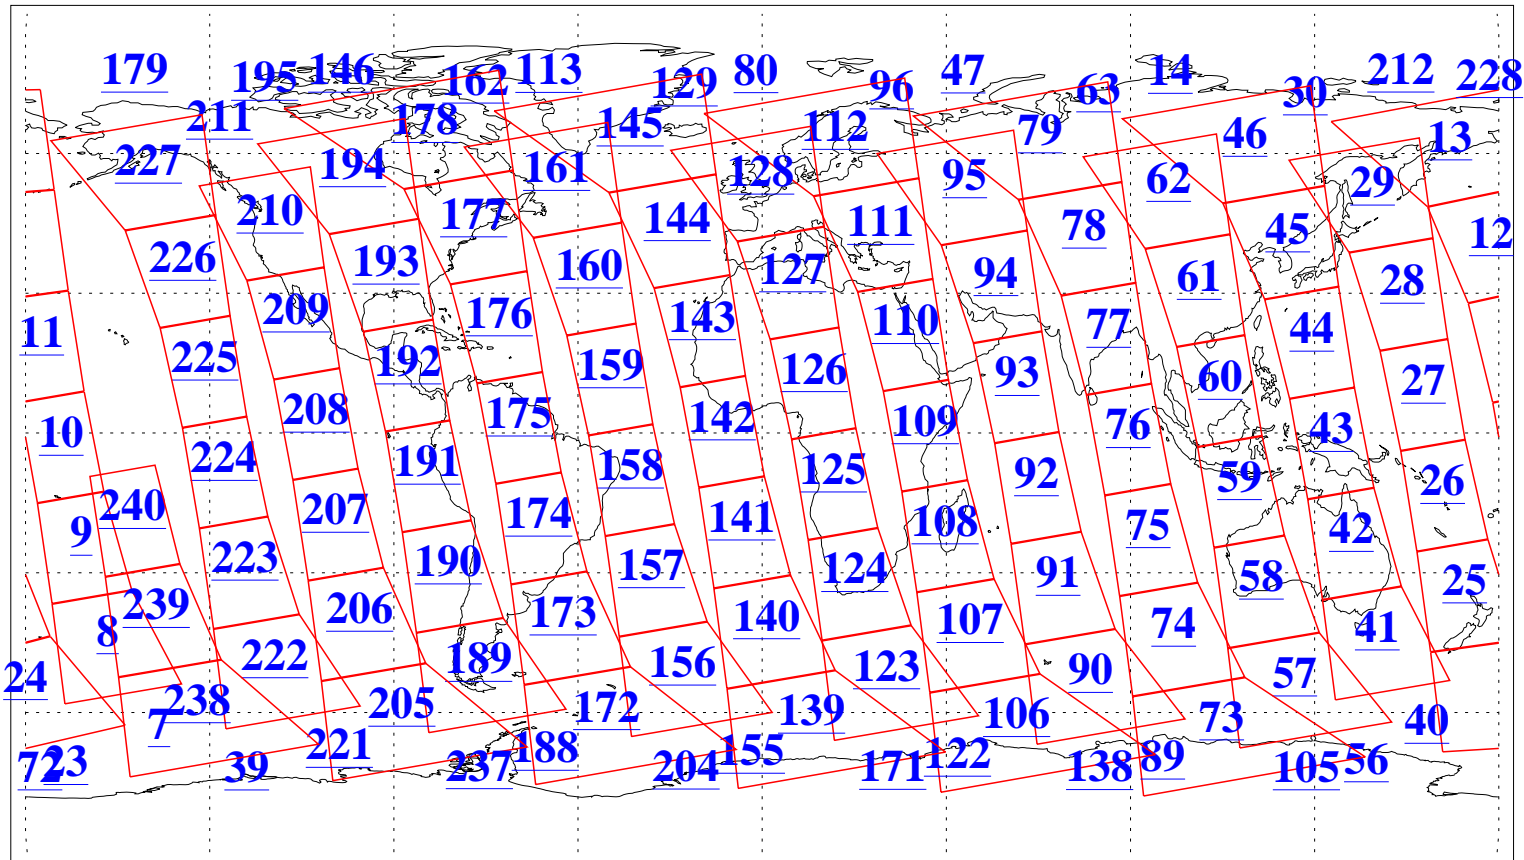

L1B Availability
 AMSU Granules: 240
 HSB Granules: 0
 AIRS Granules: 240

11 Jan 2020
 DoY 11
 Aqua Day 6461
 Granules: 1 to 120

Granules: 121 to 240

Legend: AMSU Available, *HSB Available*, *AIRS Available*

L1B Availability
AMSU Granules: 240
HSB Granules: 0
AIRS Granules: 240

11 Jan 2020
DoY 11
Aqua Day 6461
Ascending Granules

Descending Granules

Legend: AMSU Available, *HSB Available*, AIRS Available

L1B Availability
 AMSU Granules: 240
 HSB Granules: 0
 AIRS Granules: 240

11 Jan 2020
 DoY 11
 Aqua Day 6461

Northern Hemisphere Granules

Southern Hemisphere Granules

Legend: AMSU Available, HSB Available, **AIRS Available**