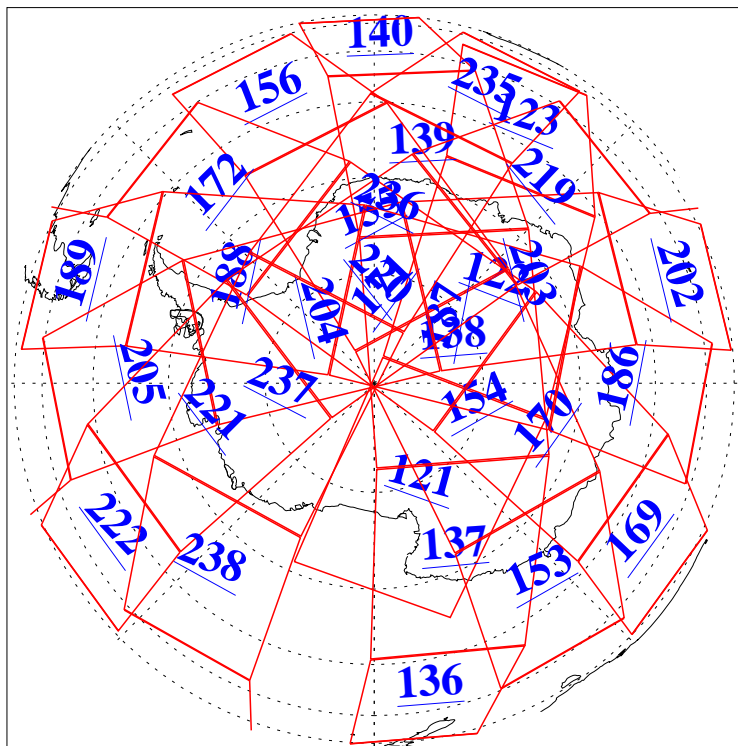

L1B Availability
AMSU Granules: 240
HSB Granules: 0
AIRS Granules: 240

11 Jan 2020
DoY 11
Aqua Day 6461
Ascending Granules

Descending Granules

Legend: AMSU Available, *HSB Available*, AIRS Available

L1B Availability
 AMSU Granules: 240
 HSB Granules: 0
 AIRS Granules: 240

11 Jan 2020
 DoY 11
 Aqua Day 6461

Northern Hemisphere Granules

Southern Hemisphere Granules

Legend: AMSU Available, HSB Available, **AIRS Available**