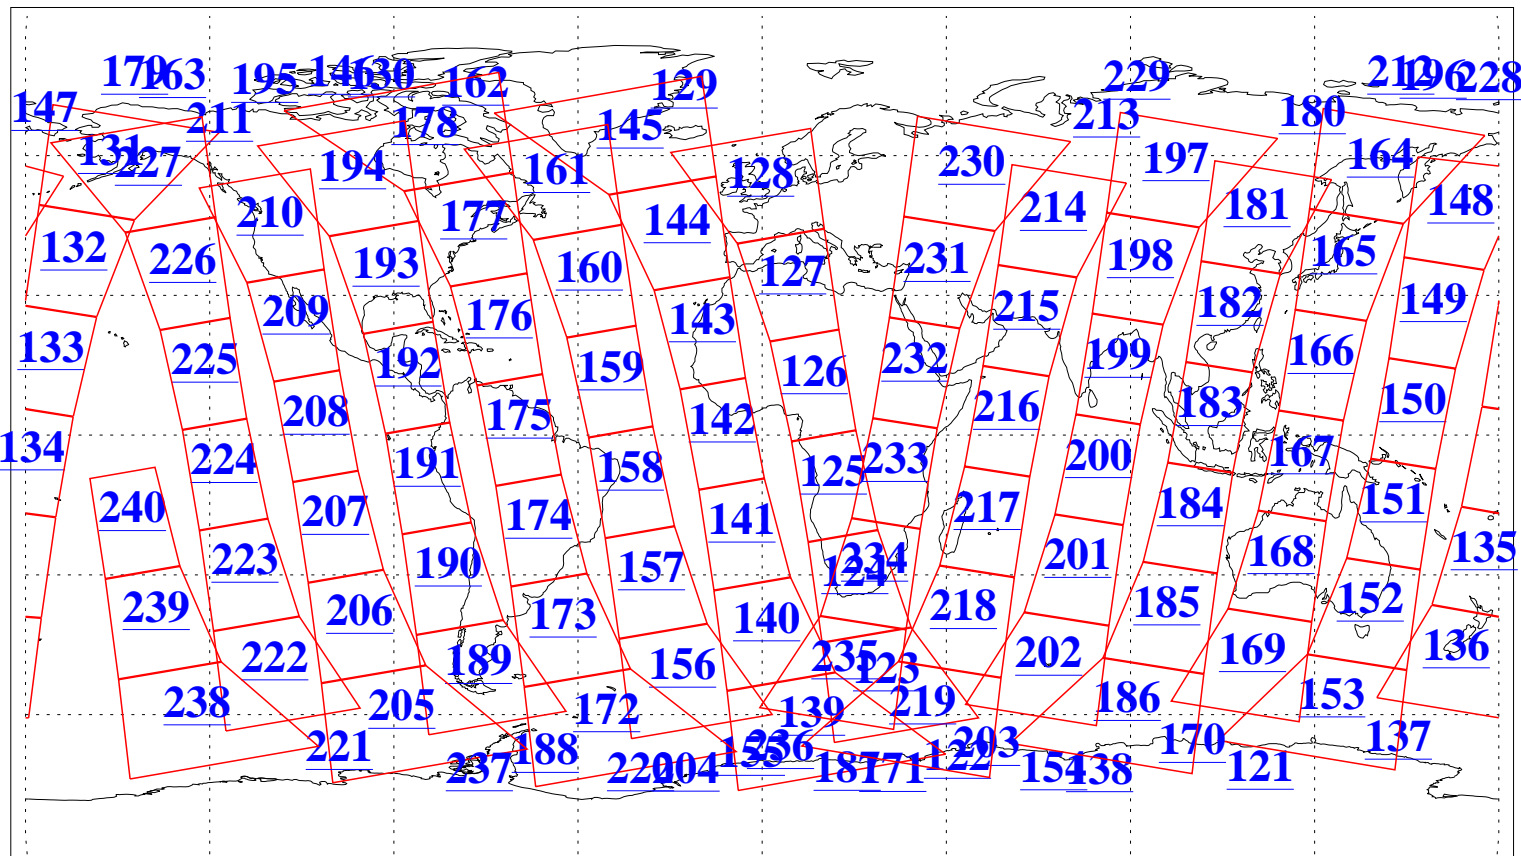

L1B Availability
 AMSU Granules: 240
 HSB Granules: 0
 AIRS Granules: 240

11 Jan 2020
 DoY 11
 Aqua Day 6461
 Granules: 1 to 120

Granules: 121 to 240

Legend: AMSU Available, *HSB Available*, *AIRS Available*

L1B Availability
AMSU Granules: 240
HSB Granules: 0
AIRS Granules: 240

11 Jan 2020
DoY 11
Aqua Day 6461
Ascending Granules

Descending Granules

Legend: AMSU Available, *HSB Available*, AIRS Available

L1B Availability
 AMSU Granules: 240
 HSB Granules: 0
 AIRS Granules: 240

11 Jan 2020
 DoY 11
 Aqua Day 6461

Northern Hemisphere Granules

Southern Hemisphere Granules

Legend: AMSU Available, HSB Available, **AIRS Available**