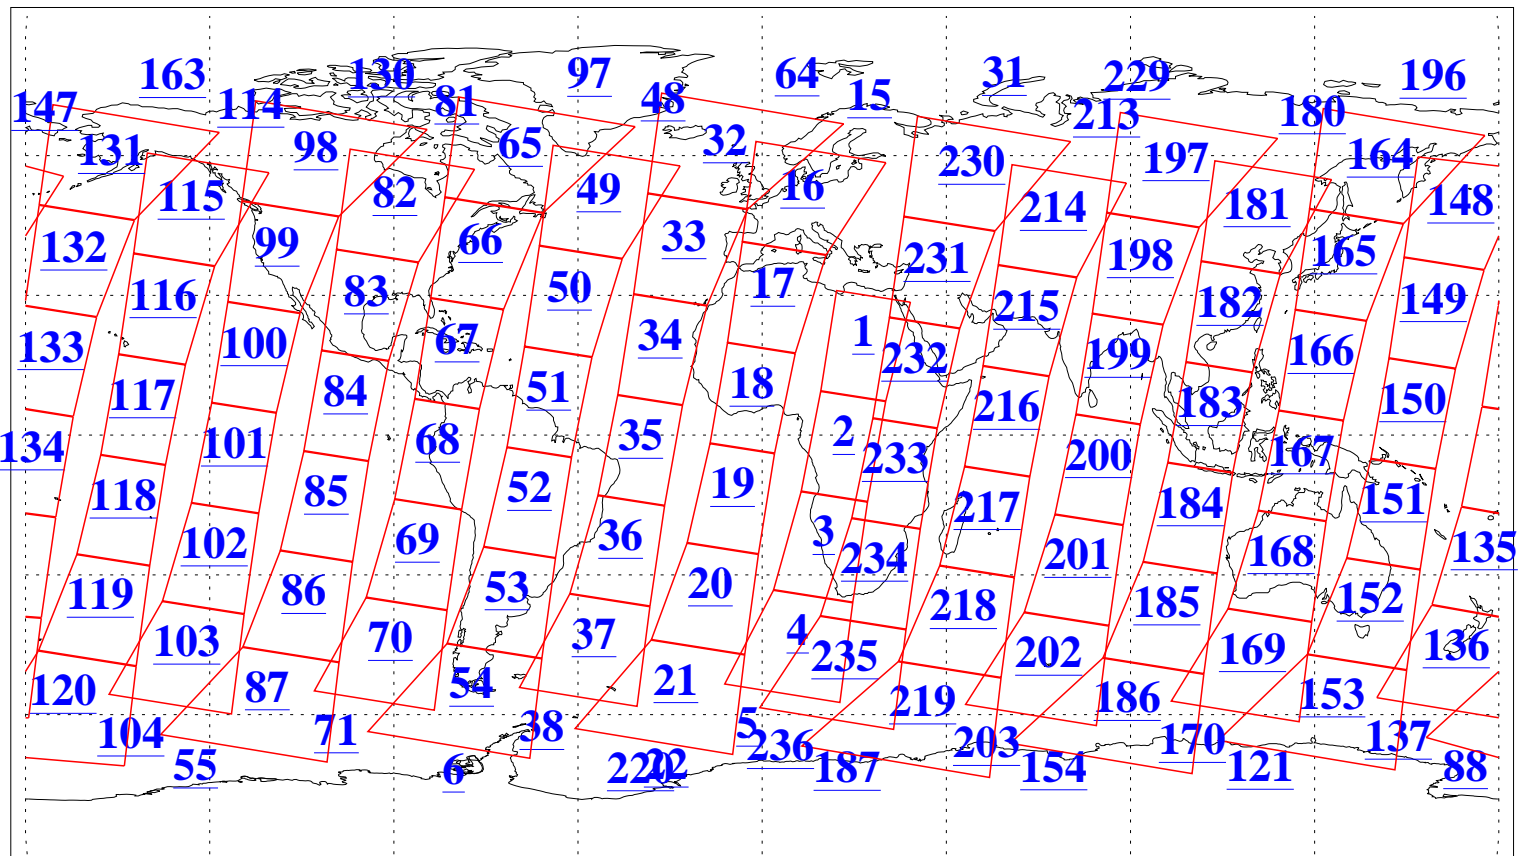

L1B Availability
 AMSU Granules: 240
 HSB Granules: 0
 AIRS Granules: 240

11 Jan 2020
 DoY 11
 Aqua Day 6461
 Granules: 1 to 120

Granules: 121 to 240

Legend: AMSU Available, *HSB Available*, *AIRS Available*

L1B Availability
AMSU Granules: 240
HSB Granules: 0
AIRS Granules: 240

11 Jan 2020
DoY 11
Aqua Day 6461
Ascending Granules

Descending Granules

Legend: AMSU Available, *HSB Available*, AIRS Available

L1B Availability
 AMSU Granules: 240
 HSB Granules: 0
 AIRS Granules: 240

11 Jan 2020
 DoY 11
 Aqua Day 6461

Northern Hemisphere Granules

Southern Hemisphere Granules

Legend: AMSU Available, HSB Available, **AIRS Available**