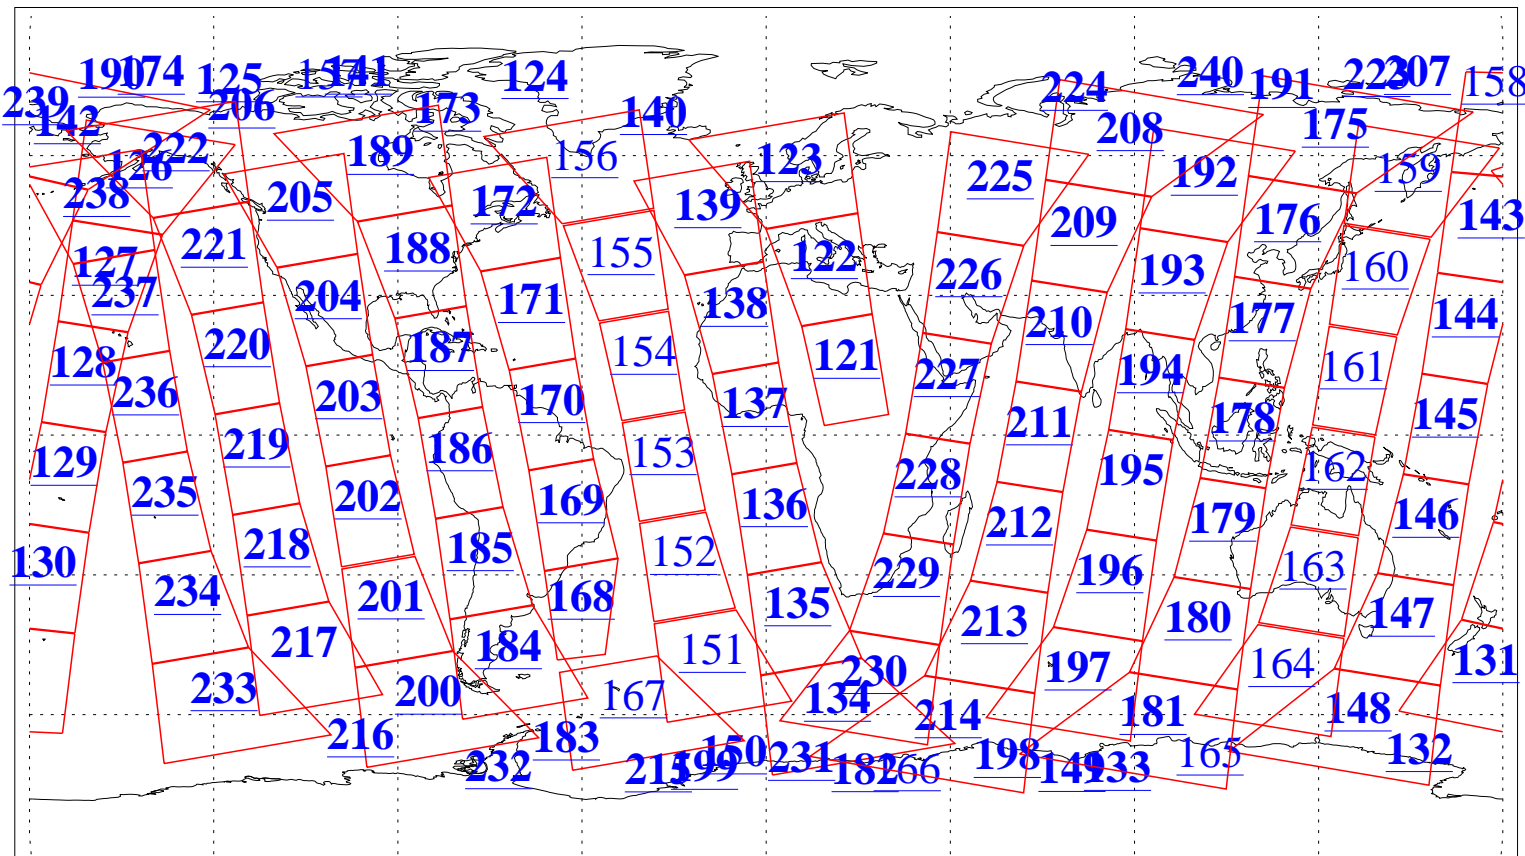

L1B Availability
AMSU Granules: 238
HSB Granules: 0
AIRS Granules: 223

8 Jan 2020
DoY 8
Aqua Day 6458
Granules: 1 to 120

Granules: 121 to 240

Legend: AMSU Available, *HSB Available*, *AIRS Available*

L1B Availability
 AMSU Granules: 238
 HSB Granules: 0
 AIRS Granules: 223

8 Jan 2020
 DoY 8
 Aqua Day 6458

Ascending Granules

Descending Granules

Legend: AMSU Available, HSB Available, AIRS Available

L1B Availability
 AMSU Granules: 238
 HSB Granules: 0
 AIRS Granules: 223

8 Jan 2020
 DoY 8
 Aqua Day 6458

Northern Hemisphere Granules

Southern Hemisphere Granules

Legend: AMSU Available, **AIRS Available**, *HSB Available*