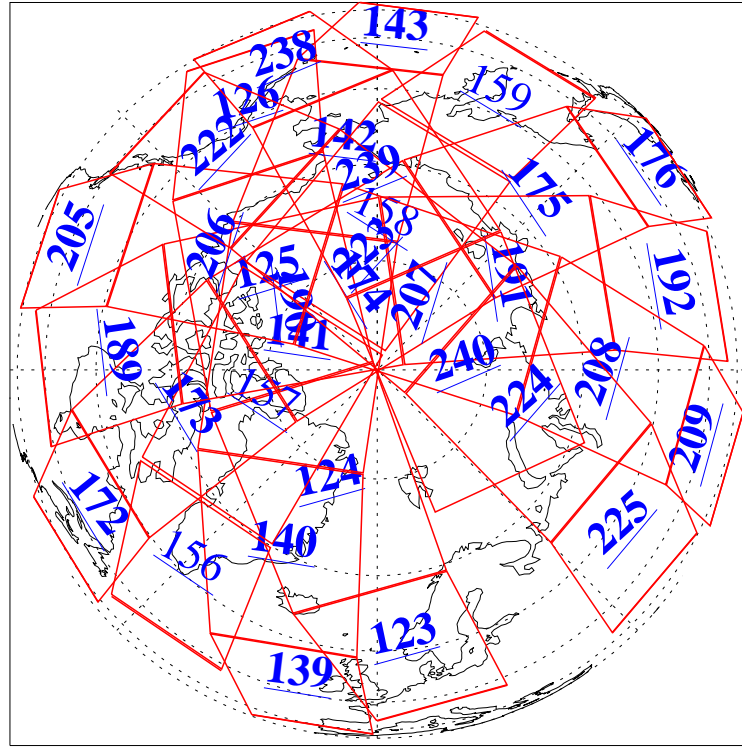

8 Jan 2020
 DoY 8
 Aqua Day 6458

Ascending Granules

Descending Granules

Legend: AMSU Available, HSB Available, AIRS Available

L1B Availability
 AMSU Granules: 238
 HSB Granules: 0
 AIRS Granules: 223

8 Jan 2020
 DoY 8
 Aqua Day 6458

Northern Hemisphere Granules

Southern Hemisphere Granules

Legend: AMSU Available, **AIRS Available**, *HSB Available*