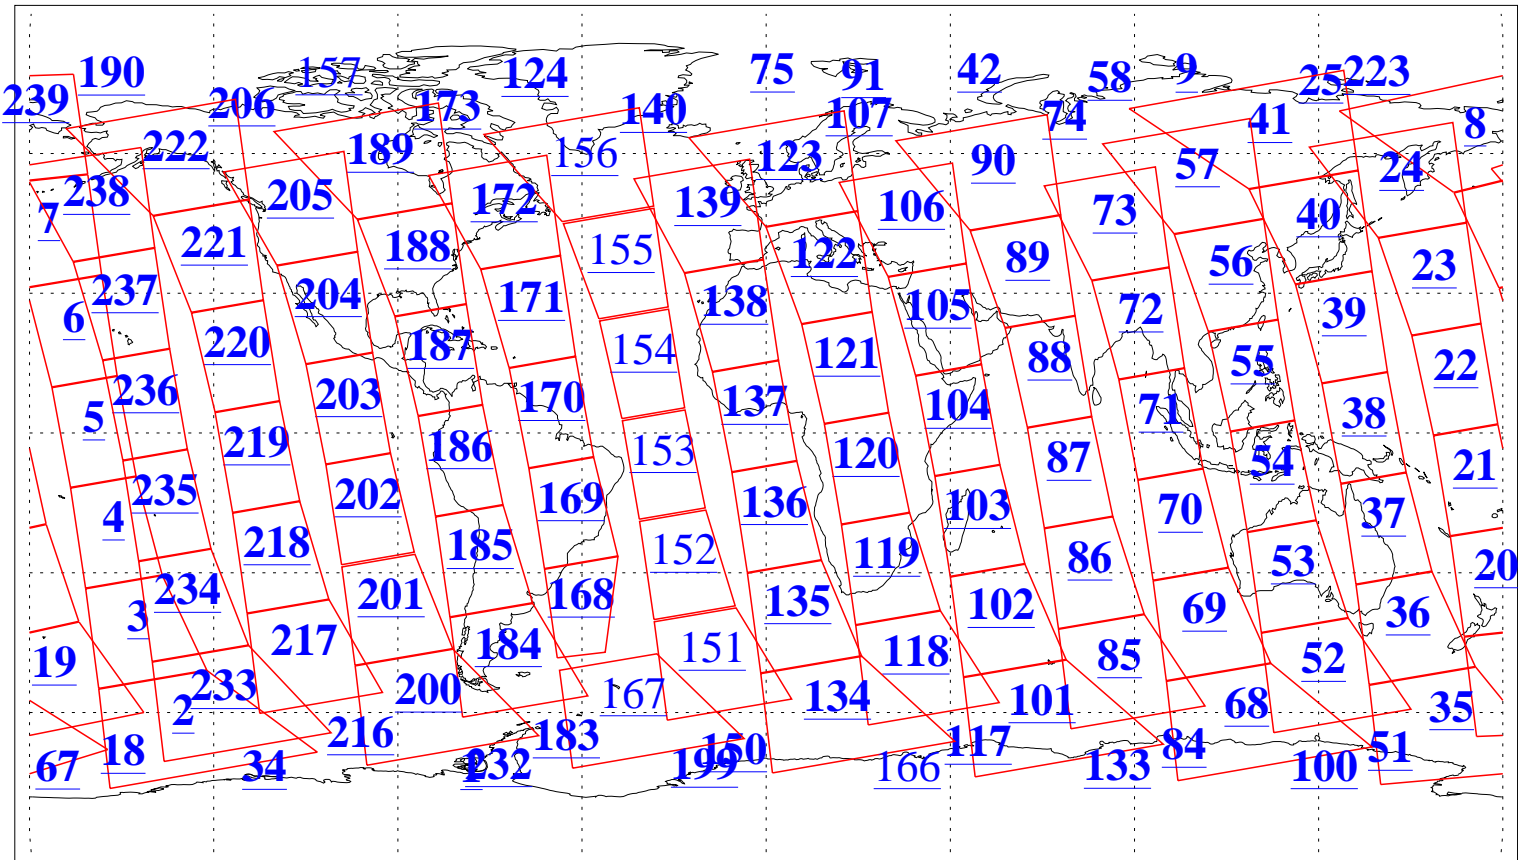

L1B Availability
AMSU Granules: 238
HSB Granules: 0
AIRS Granules: 223

8 Jan 2020
DoY 8
Aqua Day 6458
Granules: 1 to 120

Granules: 121 to 240

Legend: AMSU Available, *HSB Available*, *AIRS Available*

L1B Availability
 AMSU Granules: 238
 HSB Granules: 0
 AIRS Granules: 223

8 Jan 2020
 DoY 8
 Aqua Day 6458

Ascending Granules

Descending Granules

Legend: AMSU Available, HSB Available, AIRS Available

L1B Availability
 AMSU Granules: 238
 HSB Granules: 0
 AIRS Granules: 223

8 Jan 2020
 DoY 8
 Aqua Day 6458

Northern Hemisphere Granules

Southern Hemisphere Granules

Legend: AMSU Available, **AIRS Available**, *HSB Available*