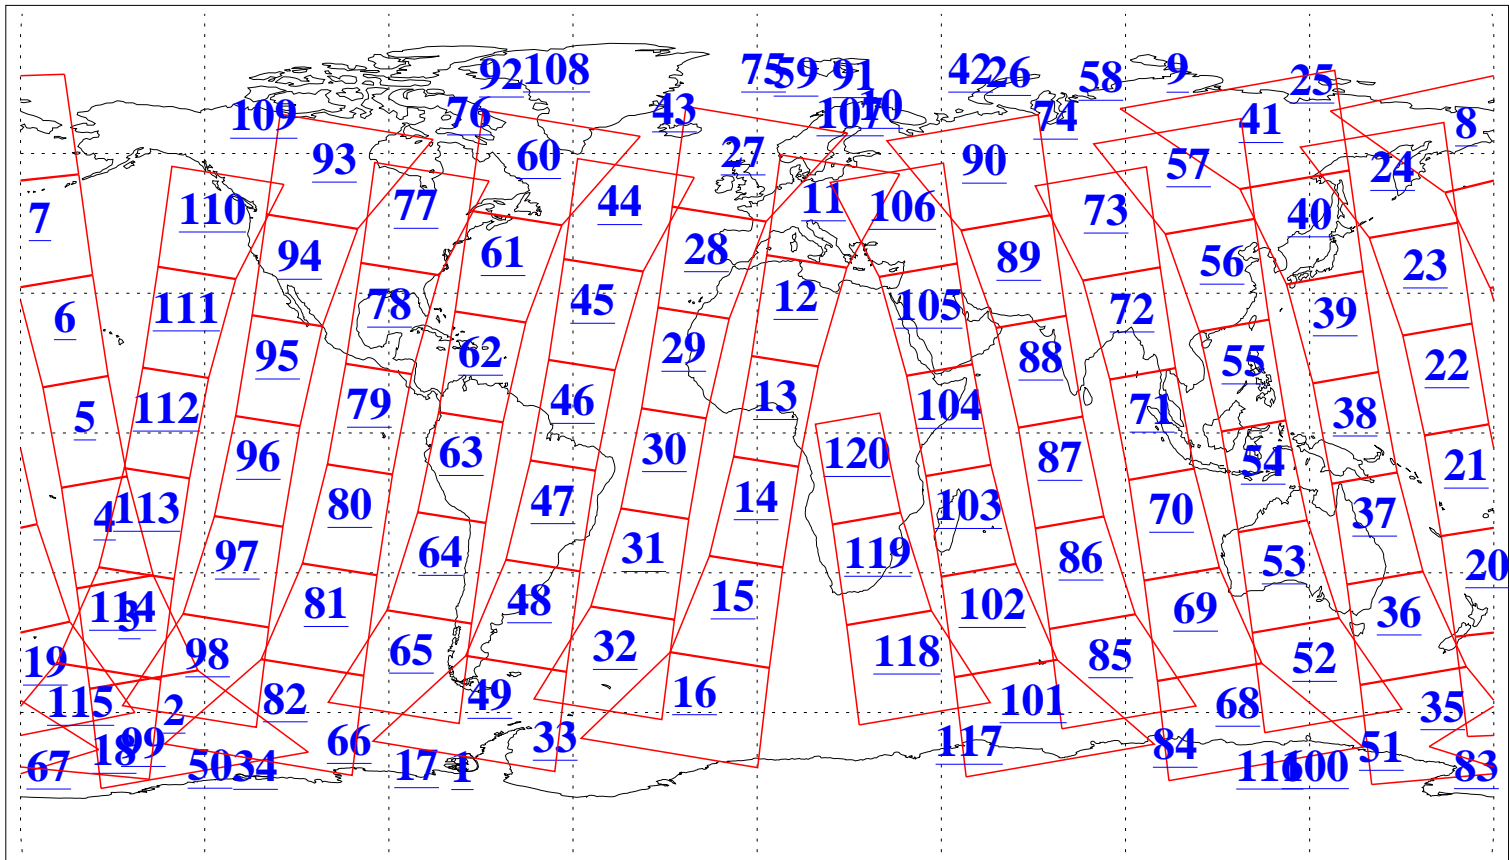

L1B Availability
AMSU Granules: 238
HSB Granules: 0
AIRS Granules: 223

8 Jan 2020
DoY 8
Aqua Day 6458
Granules: 1 to 120

Granules: 121 to 240

Legend: AMSU Available, *HSB Available*, *AIRS Available*

L1B Availability
 AMSU Granules: 238
 HSB Granules: 0
 AIRS Granules: 223

8 Jan 2020
 DoY 8
 Aqua Day 6458

Ascending Granules

Descending Granules

Legend: AMSU Available, HSB Available, AIRS Available

L1B Availability
 AMSU Granules: 238
 HSB Granules: 0
 AIRS Granules: 223

8 Jan 2020
 DoY 8
 Aqua Day 6458

Northern Hemisphere Granules

Southern Hemisphere Granules

Legend: AMSU Available, **AIRS Available**, *HSB Available*