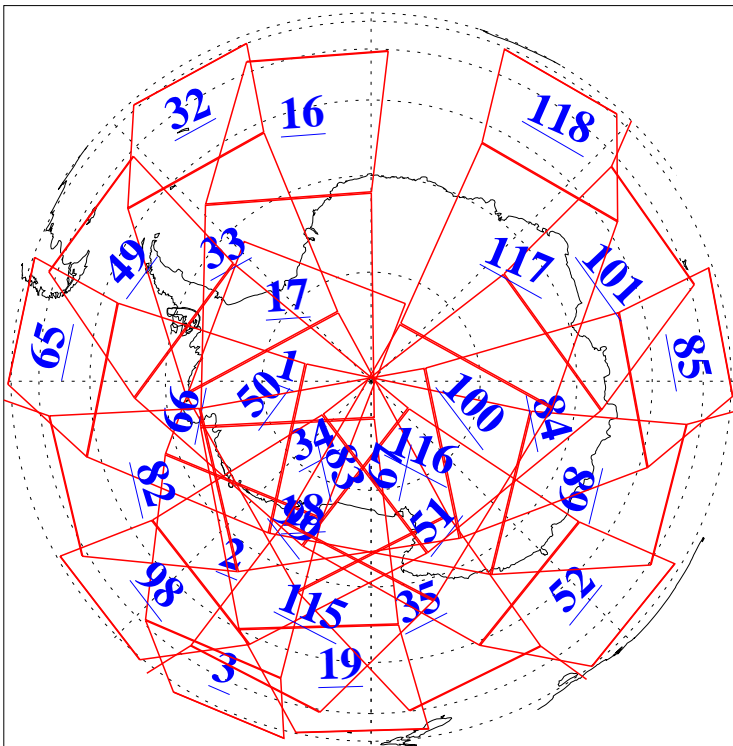

L1B Availability
AMSU Granules: 238
HSB Granules: 0
AIRS Granules: 223

8 Jan 2020
DoY 8
Aqua Day 6458
Granules: 1 to 120

Granules: 121 to 240

Legend: AMSU Available, *HSB Available*, *AIRS Available*

L1B Availability
 AMSU Granules: 238
 HSB Granules: 0
 AIRS Granules: 223

8 Jan 2020
 DoY 8
 Aqua Day 6458

Ascending Granules

Descending Granules

Legend: AMSU Available, HSB Available, AIRS Available

L1B Availability
 AMSU Granules: 238
 HSB Granules: 0
 AIRS Granules: 223

8 Jan 2020
 DoY 8
 Aqua Day 6458

Northern Hemisphere Granules

Southern Hemisphere Granules

Legend: AMSU Available, **AIRS Available**, *HSB Available*