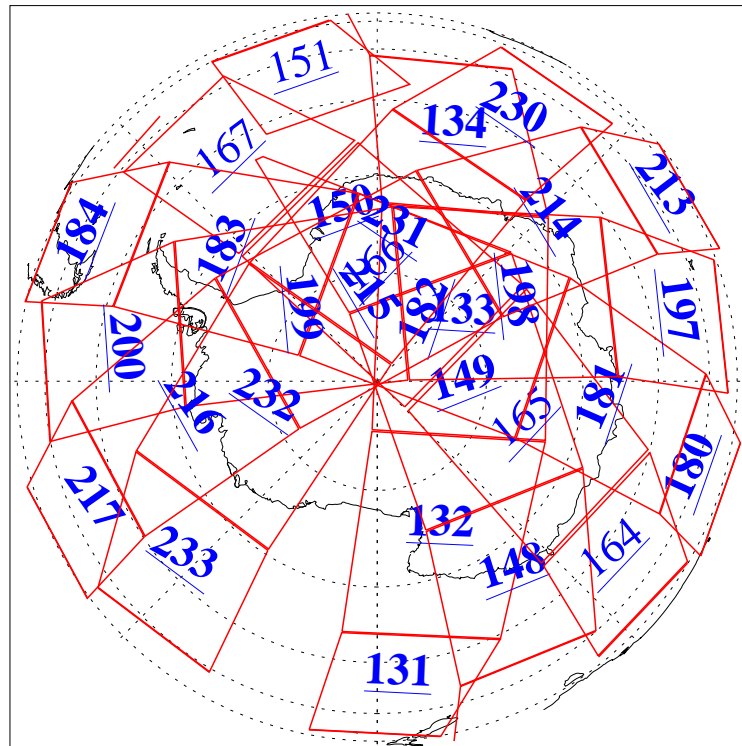

L1B Availability
AMSU Granules: 238
HSB Granules: 0
AIRS Granules: 223

8 Jan 2020
DoY 8
Aqua Day 6458
Granules: 1 to 120

Granules: 121 to 240

Legend: AMSU Available, *HSB Available*, *AIRS Available*

L1B Availability
 AMSU Granules: 238
 HSB Granules: 0
 AIRS Granules: 223

8 Jan 2020
 DoY 8
 Aqua Day 6458

Ascending Granules

Descending Granules

Legend: AMSU Available, HSB Available, AIRS Available

L1B Availability
 AMSU Granules: 238
 HSB Granules: 0
 AIRS Granules: 223

8 Jan 2020
 DoY 8
 Aqua Day 6458

Northern Hemisphere Granules

Southern Hemisphere Granules

Legend: AMSU Available, **AIRS Available**, *HSB Available*