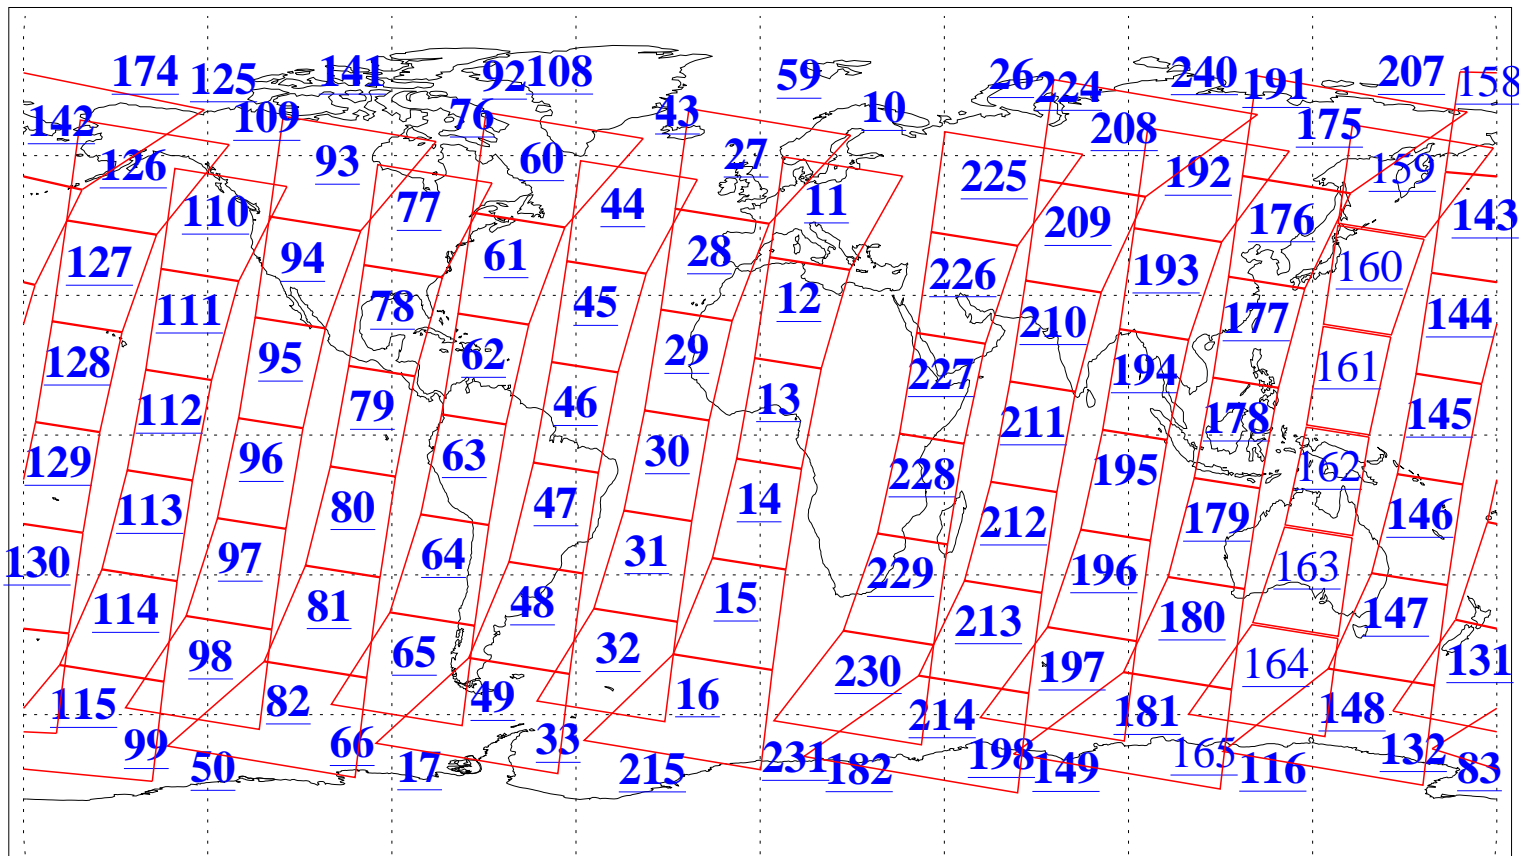

L1B Availability
AMSU Granules: 238
HSB Granules: 0
AIRS Granules: 223

8 Jan 2020
DoY 8
Aqua Day 6458
Granules: 1 to 120

Granules: 121 to 240

Legend: AMSU Available, *HSB Available*, *AIRS Available*

L1B Availability
 AMSU Granules: 238
 HSB Granules: 0
 AIRS Granules: 223

8 Jan 2020
 DoY 8
 Aqua Day 6458

Ascending Granules

Descending Granules

Legend: AMSU Available, HSB Available, AIRS Available

L1B Availability
 AMSU Granules: 238
 HSB Granules: 0
 AIRS Granules: 223

8 Jan 2020
 DoY 8
 Aqua Day 6458

Northern Hemisphere Granules

Southern Hemisphere Granules

Legend: AMSU Available, **AIRS Available**, *HSB Available*