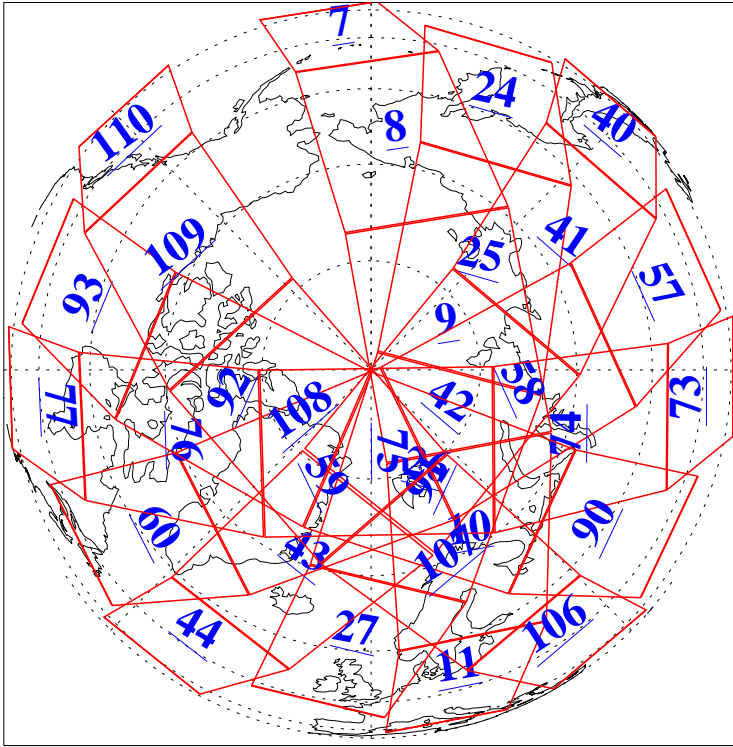

L1B Availability
AMSU Granules: 238
HSB Granules: 0
AIRS Granules: 223

8 Jan 2020
DoY 8
Aqua Day 6458
Granules: 1 to 120

Granules: 121 to 240

Legend: AMSU Available, *HSB Available*, *AIRS Available*

L1B Availability
 AMSU Granules: 238
 HSB Granules: 0
 AIRS Granules: 223

8 Jan 2020
 DoY 8
 Aqua Day 6458

Ascending Granules

Descending Granules

Legend: AMSU Available, HSB Available, AIRS Available

L1B Availability
 AMSU Granules: 238
 HSB Granules: 0
 AIRS Granules: 223

8 Jan 2020
 DoY 8
 Aqua Day 6458

Northern Hemisphere Granules

Southern Hemisphere Granules

Legend: AMSU Available, **AIRS Available**, *HSB Available*