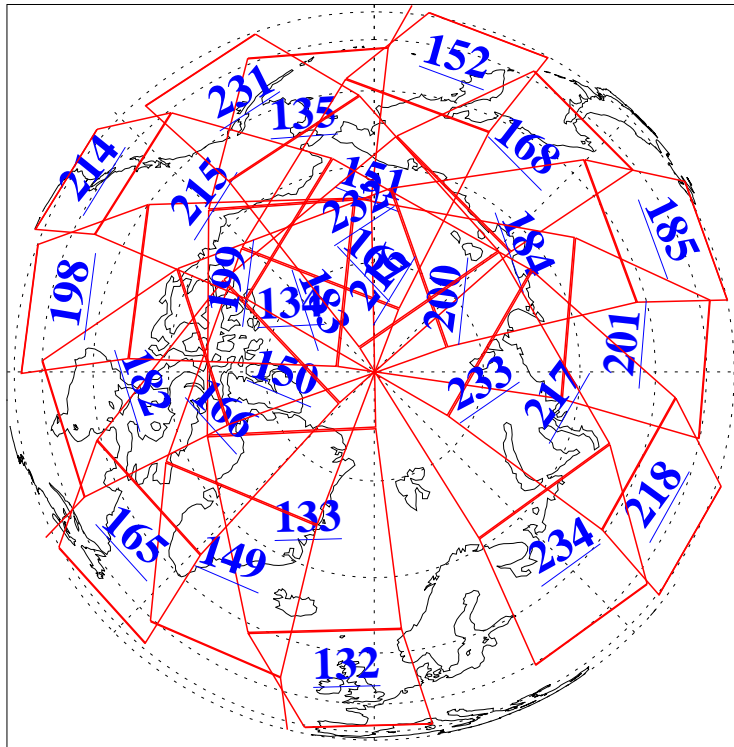

L1B Availability
 AMSU Granules: 240
 HSB Granules: 0
 AIRS Granules: 240

7 Jan 2020
 DoY 7
 Aqua Day 6457

Ascending Granules

Descending Granules

Legend: AMSU Available, *HSB Available*, *AIRS Available*

L1B Availability
 AMSU Granules: 240
 HSB Granules: 0
 AIRS Granules: 240

7 Jan 2020
 DoY 7
 Aqua Day 6457

Northern Hemisphere Granules

Southern Hemisphere Granules

Legend: AMSU Available, HSB Available, AIRS Available