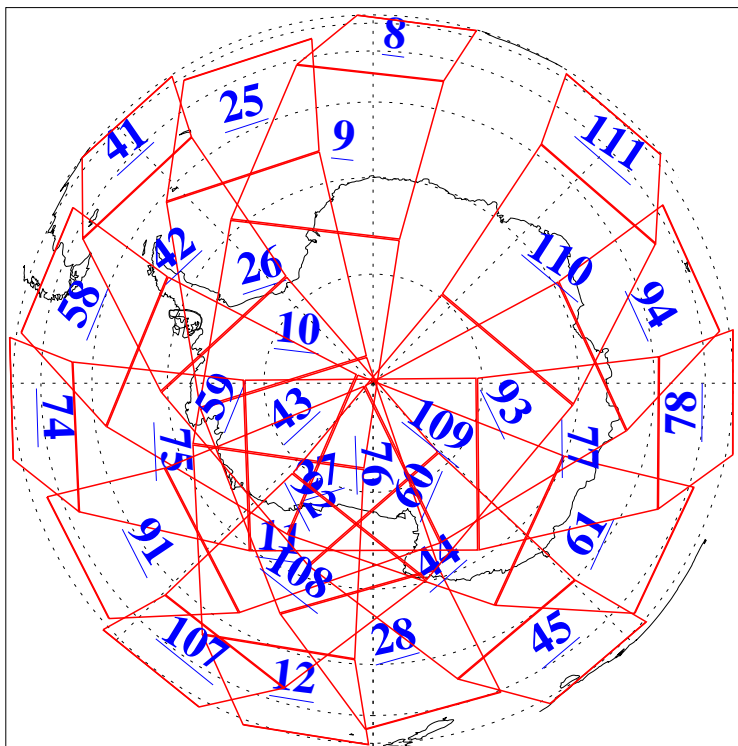

L1B Availability
 AMSU Granules: 240
 HSB Granules: 0
 AIRS Granules: 240

7 Jan 2020
 DoY 7
 Aqua Day 6457

Ascending Granules

Descending Granules

Legend: AMSU Available, *HSB Available*, *AIRS Available*

L1B Availability
 AMSU Granules: 240
 HSB Granules: 0
 AIRS Granules: 240

7 Jan 2020
 DoY 7
 Aqua Day 6457

Northern Hemisphere Granules

Southern Hemisphere Granules

Legend: AMSU Available, HSB Available, AIRS Available