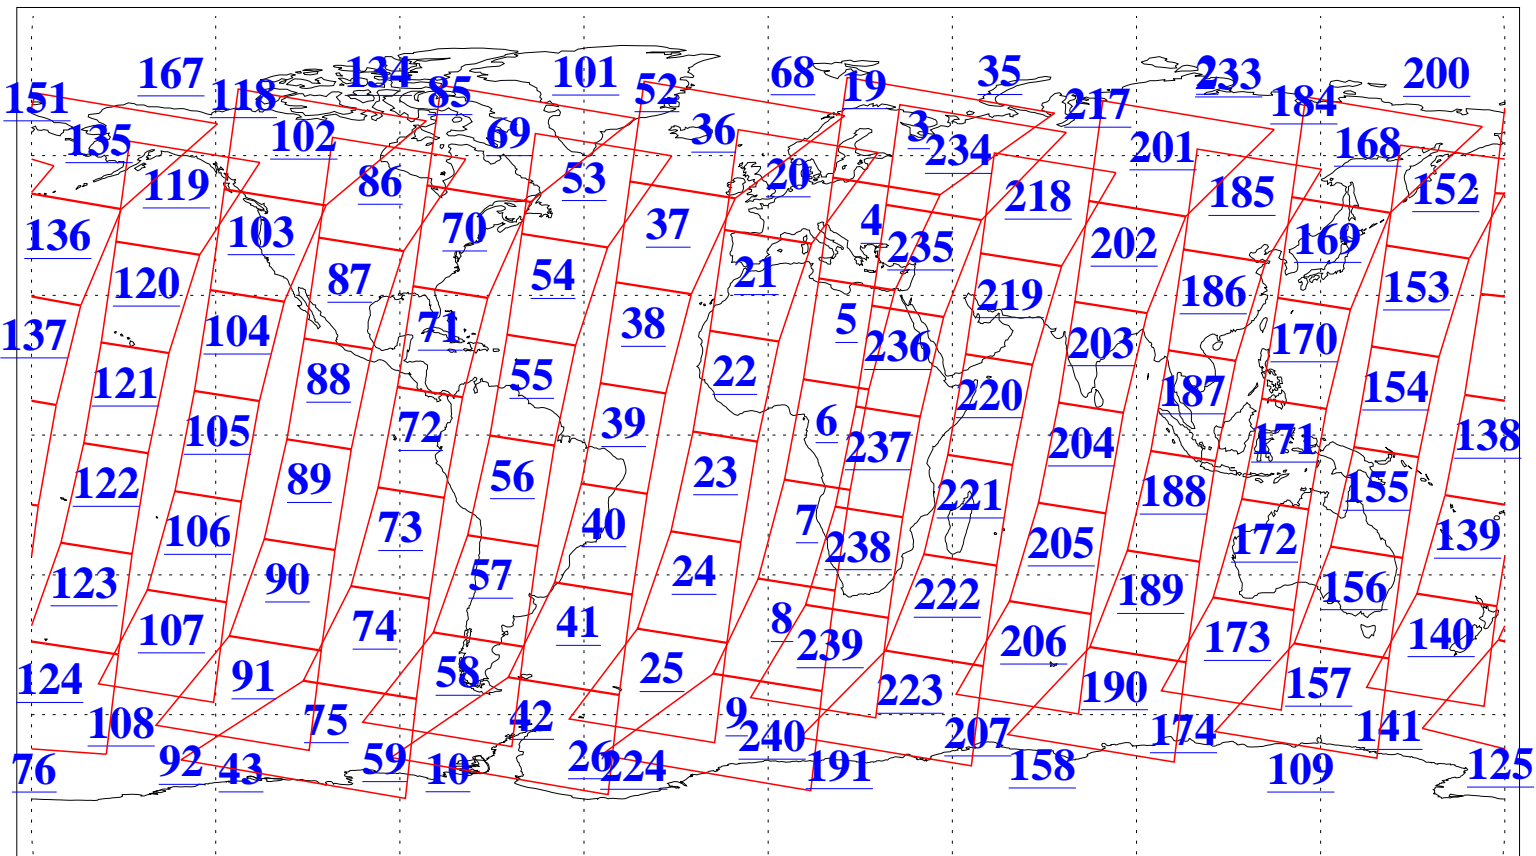

L1B Availability
 AMSU Granules: 240
 HSB Granules: 0
 AIRS Granules: 240

7 Jan 2020
 DoY 7
 Aqua Day 6457

Ascending Granules

Descending Granules

Legend: AMSU Available, *HSB Available*, *AIRS Available*

L1B Availability
 AMSU Granules: 240
 HSB Granules: 0
 AIRS Granules: 240

7 Jan 2020
 DoY 7
 Aqua Day 6457

Northern Hemisphere Granules

Southern Hemisphere Granules

Legend: AMSU Available, HSB Available, AIRS Available