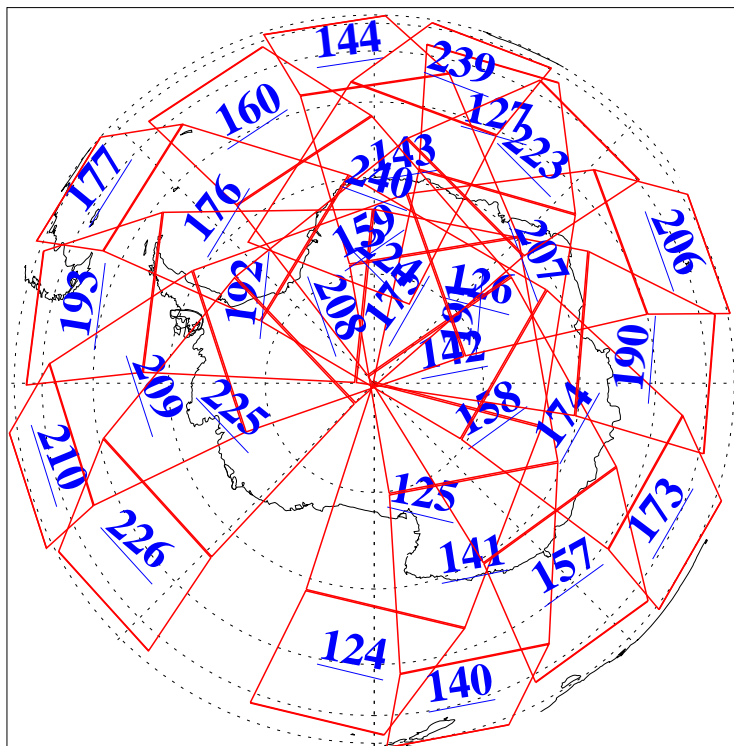

L1B Availability
 AMSU Granules: 240
 HSB Granules: 0
 AIRS Granules: 240

7 Jan 2020
 DoY 7
 Aqua Day 6457

Ascending Granules

Descending Granules

Legend: AMSU Available, *HSB Available*, *AIRS Available*

L1B Availability
 AMSU Granules: 240
 HSB Granules: 0
 AIRS Granules: 240

7 Jan 2020
 DoY 7
 Aqua Day 6457

Northern Hemisphere Granules

Southern Hemisphere Granules

Legend: AMSU Available, HSB Available, AIRS Available