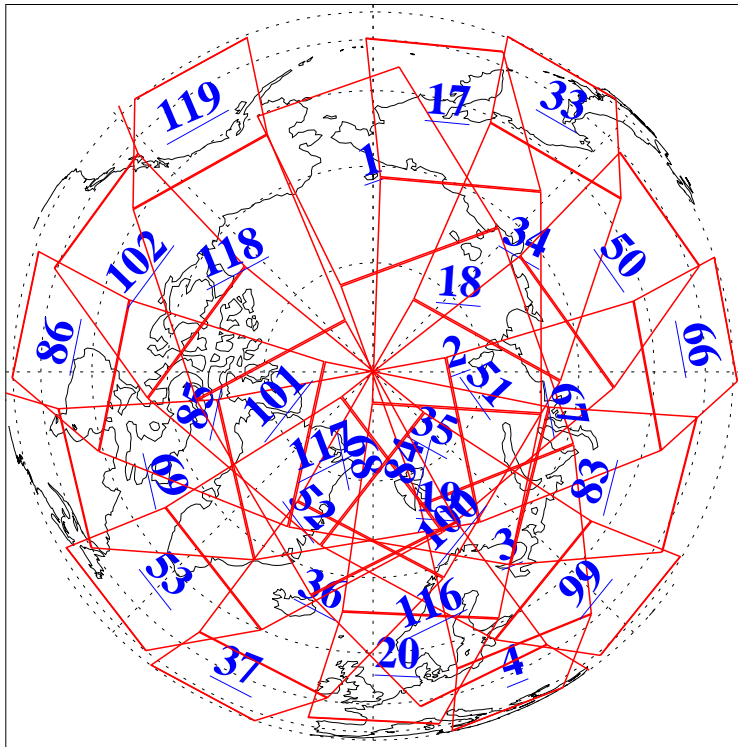

L1B Availability
 AMSU Granules: 240
 HSB Granules: 0
 AIRS Granules: 240

7 Jan 2020
 DoY 7
 Aqua Day 6457

Ascending Granules

Descending Granules

Legend: AMSU Available, *HSB Available*, *AIRS Available*

L1B Availability
 AMSU Granules: 240
 HSB Granules: 0
 AIRS Granules: 240

7 Jan 2020
 DoY 7
 Aqua Day 6457

Northern Hemisphere Granules

Southern Hemisphere Granules

Legend: AMSU Available, HSB Available, AIRS Available