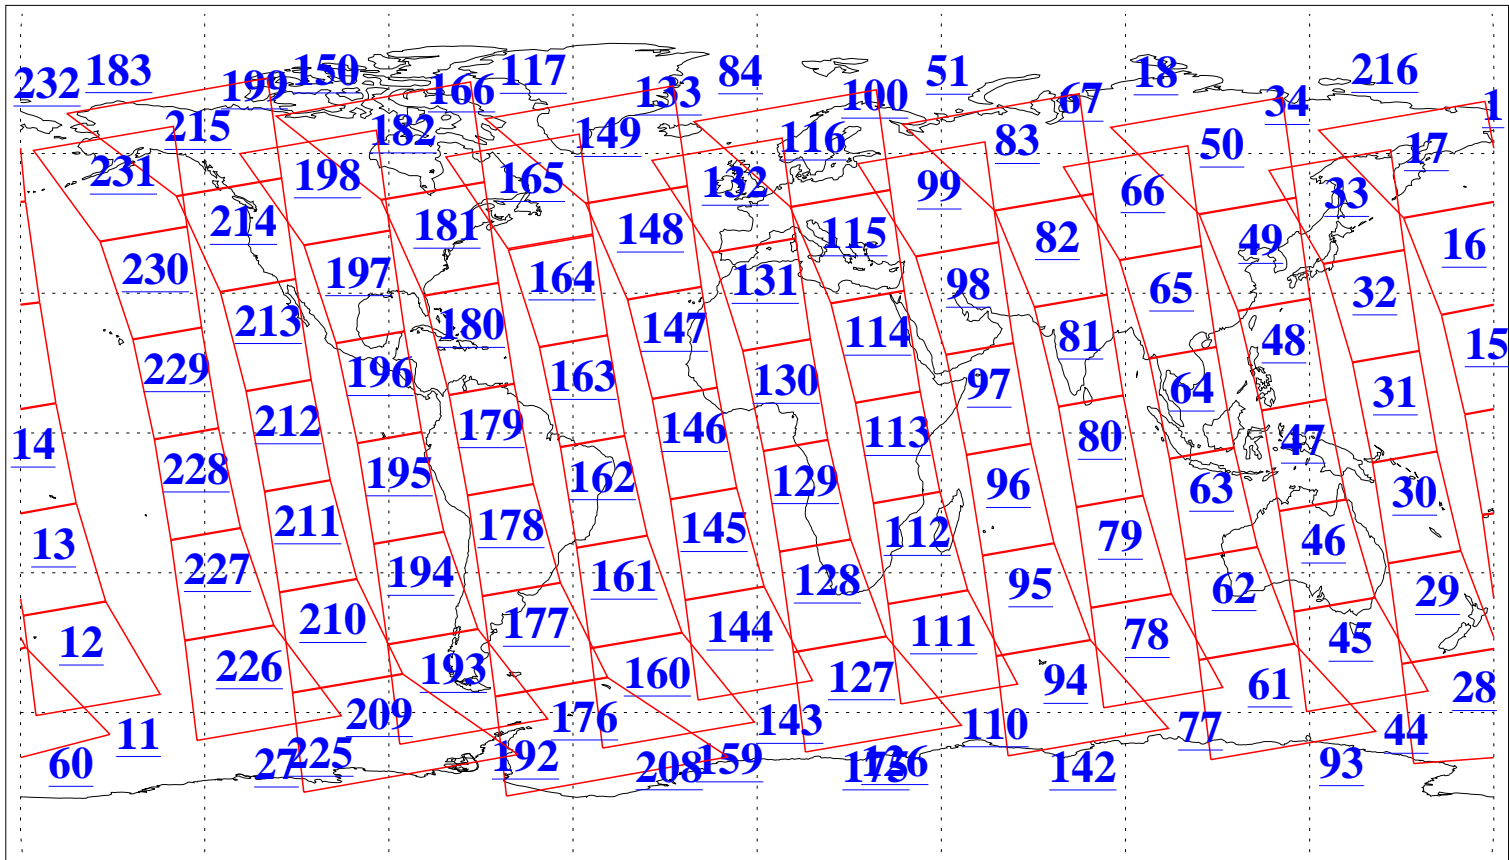

L1B Availability
 AMSU Granules: 240
 HSB Granules: 0
 AIRS Granules: 240

7 Jan 2020
 DoY 7
 Aqua Day 6457

Ascending Granules

Descending Granules

Legend: AMSU Available, *HSB Available*, *AIRS Available*

L1B Availability
 AMSU Granules: 240
 HSB Granules: 0
 AIRS Granules: 240

7 Jan 2020
 DoY 7
 Aqua Day 6457

Northern Hemisphere Granules

Southern Hemisphere Granules

Legend: AMSU Available, HSB Available, AIRS Available