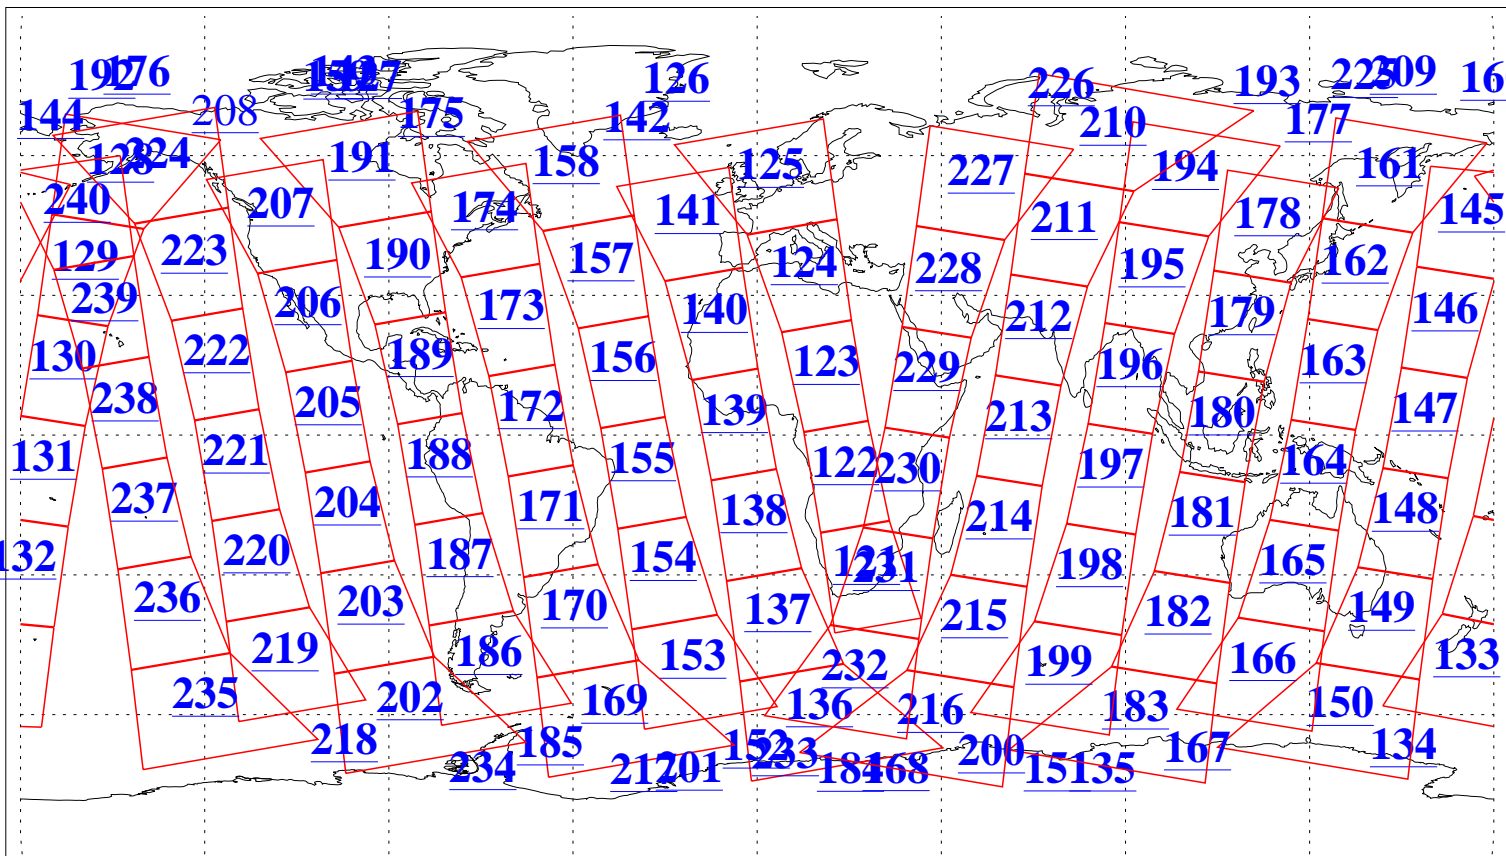

L1B Availability
AMSU Granules: 239
HSB Granules: 0
AIRS Granules: 238

6 Jan 2020
DoY 6
Aqua Day 6456
Granules: 1 to 120

Granules: 121 to 240

Legend: AMSU Available, HSB Available, AIRS Available

L1B Availability
 AMSU Granules: 239
 HSB Granules: 0
 AIRS Granules: 238

6 Jan 2020
 DoY 6
 Aqua Day 6456

Ascending Granules

Descending Granules

Legend: AMSU Available, HSB Available, AIRS Available

L1B Availability
 AMSU Granules: 239
 HSB Granules: 0
 AIRS Granules: 238

6 Jan 2020
 DoY 6
 Aqua Day 6456

Northern Hemisphere Granules

Southern Hemisphere Granules

Legend: AMSU Available, **HSB Available**, AIRS Available