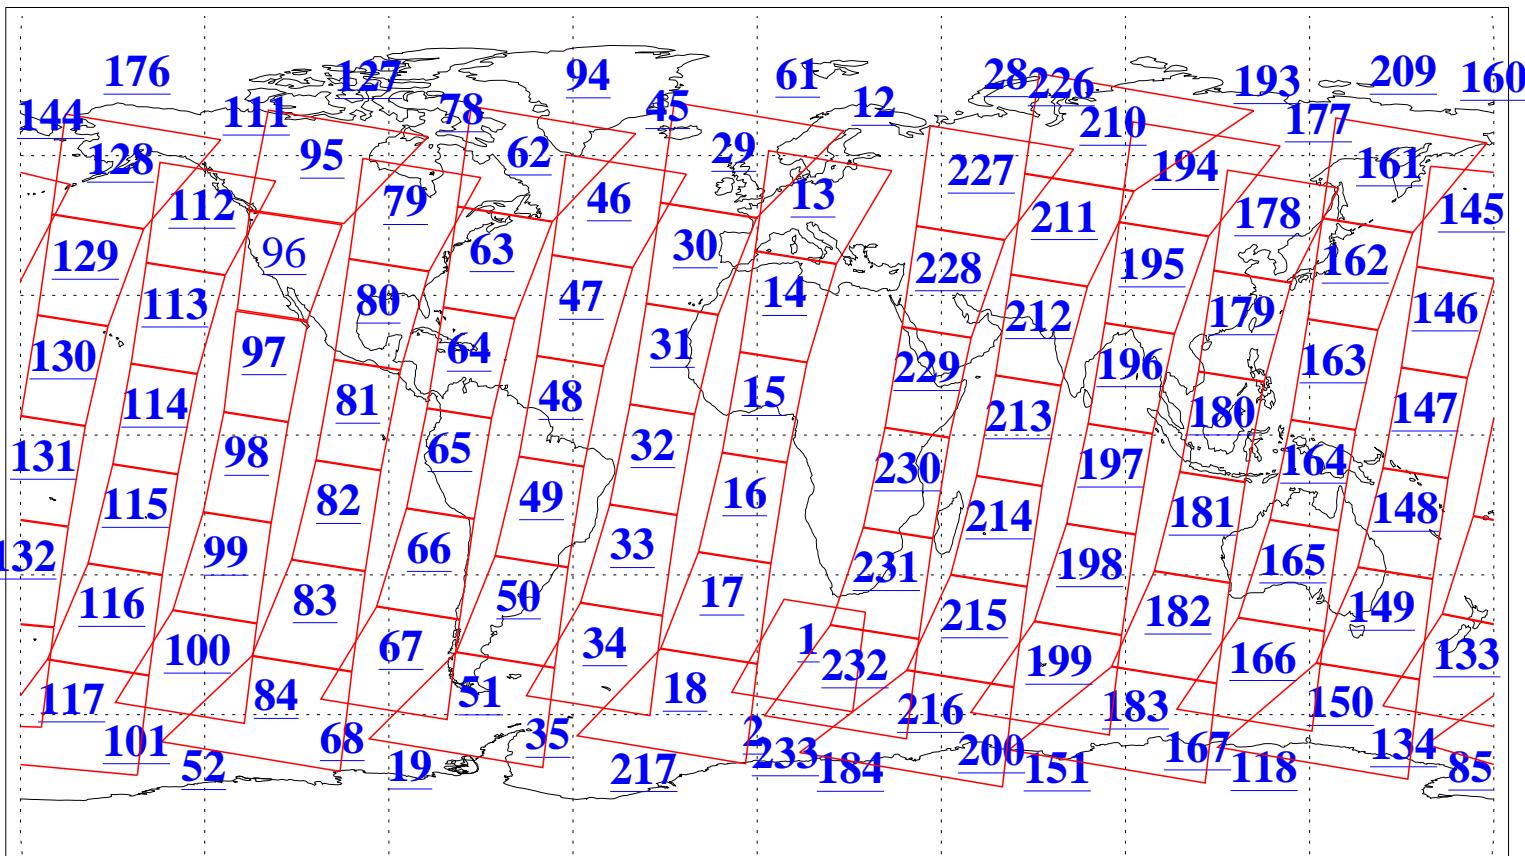

L1B Availability
AMSU Granules: 239
HSB Granules: 0
AIRS Granules: 238

6 Jan 2020
DoY 6
Aqua Day 6456
Granules: 1 to 120

Granules: 121 to 240

Legend: AMSU Available, HSB Available, AIRS Available

L1B Availability
 AMSU Granules: 239
 HSB Granules: 0
 AIRS Granules: 238

6 Jan 2020
 DoY 6
 Aqua Day 6456

Ascending Granules

Descending Granules

Legend: AMSU Available, HSB Available, AIRS Available

L1B Availability
 AMSU Granules: 239
 HSB Granules: 0
 AIRS Granules: 238

6 Jan 2020
 DoY 6
 Aqua Day 6456

Northern Hemisphere Granules

Southern Hemisphere Granules

Legend: AMSU Available, **HSB Available**, AIRS Available