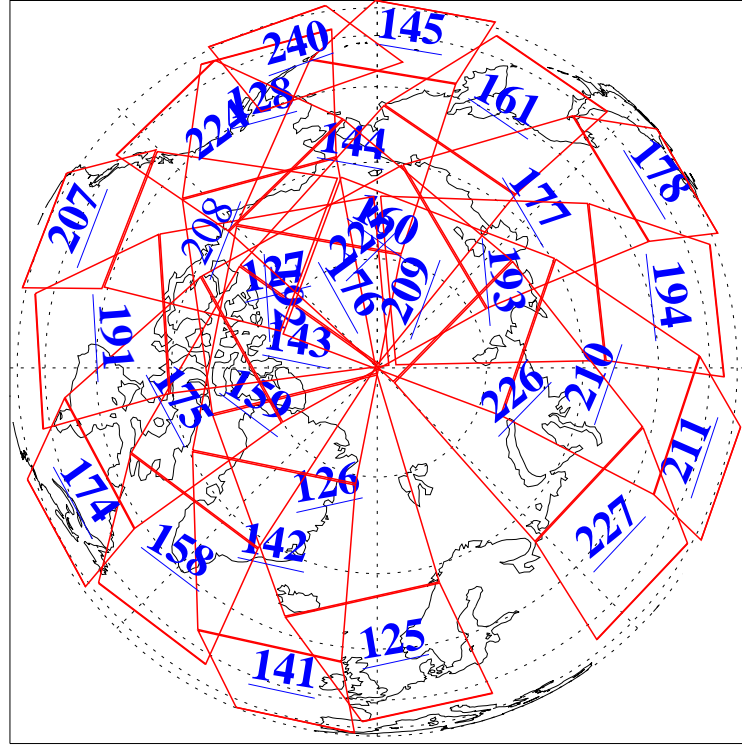

6 Jan 2020
 DoY 6
 Aqua Day 6456

Ascending Granules

Descending Granules

Legend: AMSU Available, HSB Available, AIRS Available

L1B Availability
 AMSU Granules: 239
 HSB Granules: 0
 AIRS Granules: 238

6 Jan 2020
 DoY 6
 Aqua Day 6456

Northern Hemisphere Granules

Southern Hemisphere Granules

Legend: AMSU Available, **HSB Available**, AIRS Available