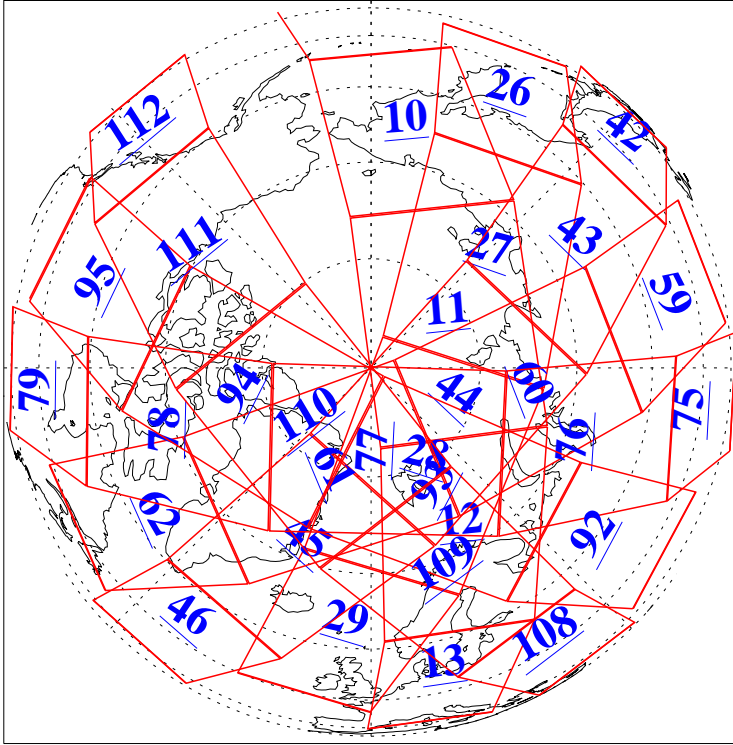

L1B Availability
AMSU Granules: 239
HSB Granules: 0
AIRS Granules: 238

6 Jan 2020
DoY 6
Aqua Day 6456
Granules: 1 to 120

Granules: 121 to 240

Legend: AMSU Available, HSB Available, AIRS Available

L1B Availability
 AMSU Granules: 239
 HSB Granules: 0
 AIRS Granules: 238

6 Jan 2020
 DoY 6
 Aqua Day 6456

Ascending Granules

Descending Granules

Legend: AMSU Available, HSB Available, AIRS Available

L1B Availability
 AMSU Granules: 239
 HSB Granules: 0
 AIRS Granules: 238

6 Jan 2020
 DoY 6
 Aqua Day 6456

Northern Hemisphere Granules

Southern Hemisphere Granules

Legend: AMSU Available, **HSB Available**, AIRS Available