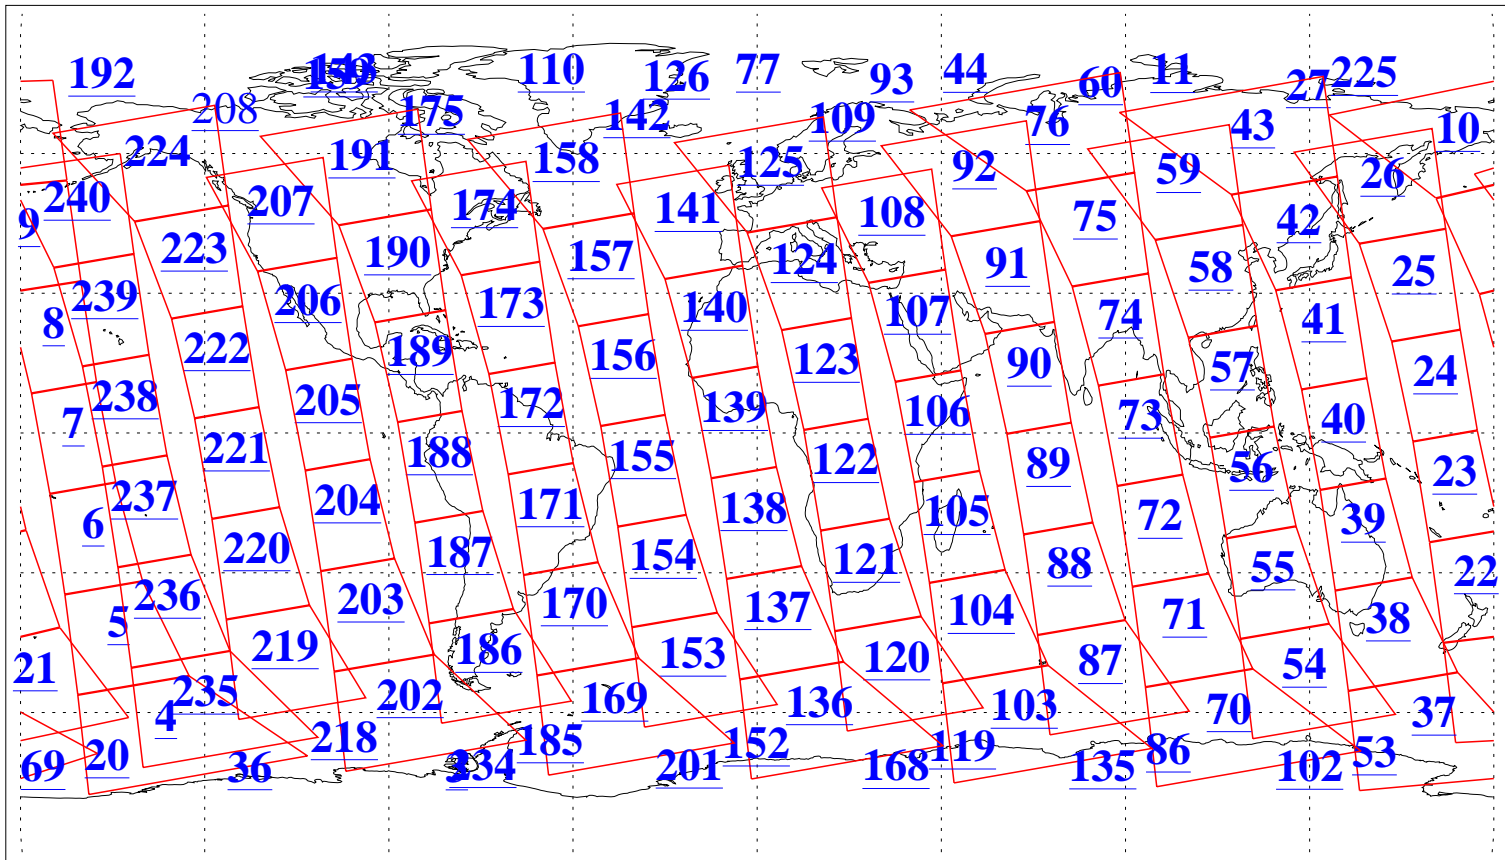

L1B Availability
AMSU Granules: 239
HSB Granules: 0
AIRS Granules: 238

6 Jan 2020
DoY 6
Aqua Day 6456
Granules: 1 to 120

Granules: 121 to 240

Legend: AMSU Available, HSB Available, AIRS Available

L1B Availability
 AMSU Granules: 239
 HSB Granules: 0
 AIRS Granules: 238

6 Jan 2020
 DoY 6
 Aqua Day 6456

Ascending Granules

Descending Granules

Legend: AMSU Available, HSB Available, AIRS Available

L1B Availability
 AMSU Granules: 239
 HSB Granules: 0
 AIRS Granules: 238

6 Jan 2020
 DoY 6
 Aqua Day 6456

Northern Hemisphere Granules

Southern Hemisphere Granules

Legend: AMSU Available, **HSB Available**, AIRS Available