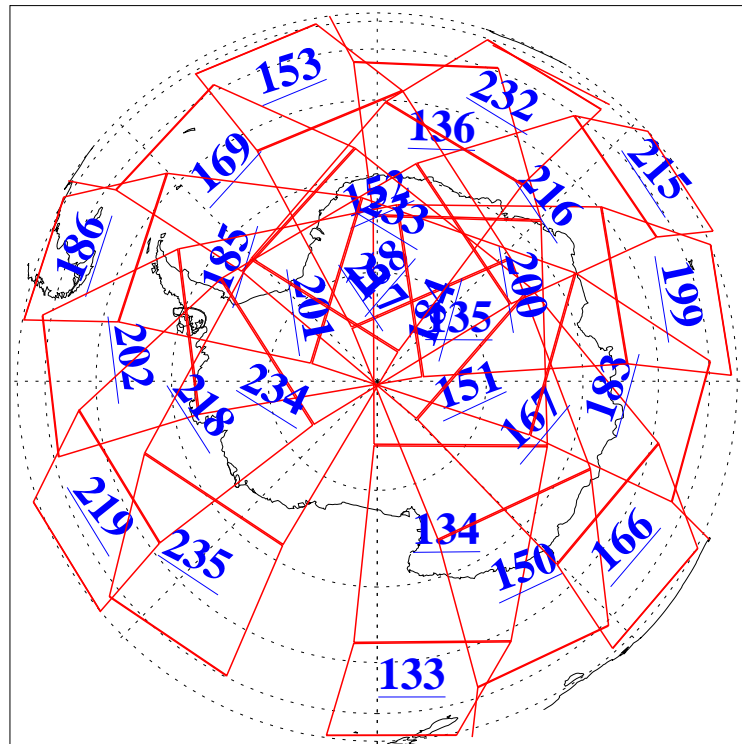

6 Jan 2020
 DoY 6
 Aqua Day 6456

Ascending Granules

Descending Granules

Legend: AMSU Available, HSB Available, AIRS Available

L1B Availability
 AMSU Granules: 239
 HSB Granules: 0
 AIRS Granules: 238

6 Jan 2020
 DoY 6
 Aqua Day 6456

Northern Hemisphere Granules

Southern Hemisphere Granules

Legend: AMSU Available, **HSB Available**, AIRS Available