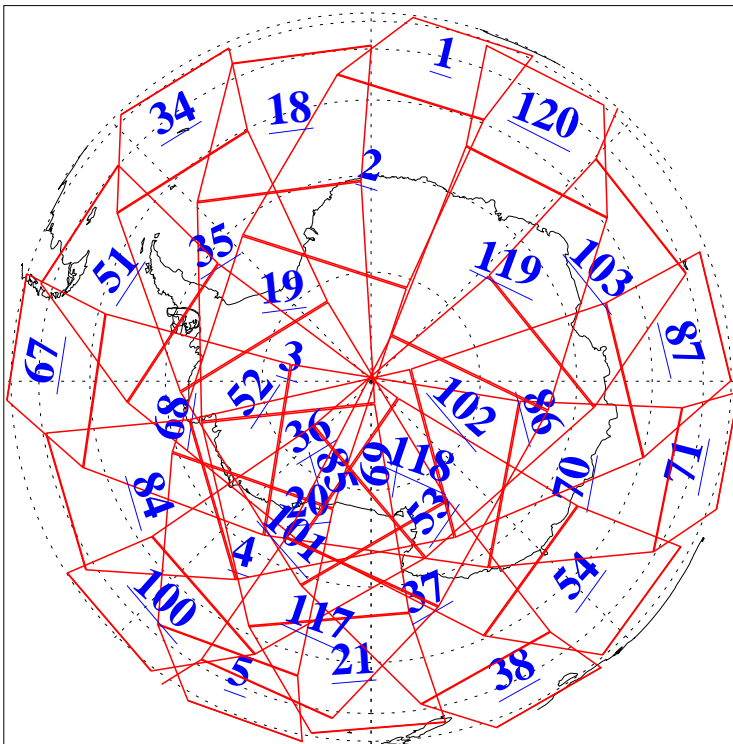

L1B Availability
AMSU Granules: 239
HSB Granules: 0
AIRS Granules: 238

6 Jan 2020
DoY 6
Aqua Day 6456
Granules: 1 to 120

Granules: 121 to 240

Legend: AMSU Available, HSB Available, AIRS Available

L1B Availability
 AMSU Granules: 239
 HSB Granules: 0
 AIRS Granules: 238

6 Jan 2020
 DoY 6
 Aqua Day 6456

Ascending Granules

Descending Granules

Legend: AMSU Available, HSB Available, AIRS Available

L1B Availability
 AMSU Granules: 239
 HSB Granules: 0
 AIRS Granules: 238

6 Jan 2020
 DoY 6
 Aqua Day 6456

Northern Hemisphere Granules

Southern Hemisphere Granules

Legend: AMSU Available, **HSB Available**, AIRS Available