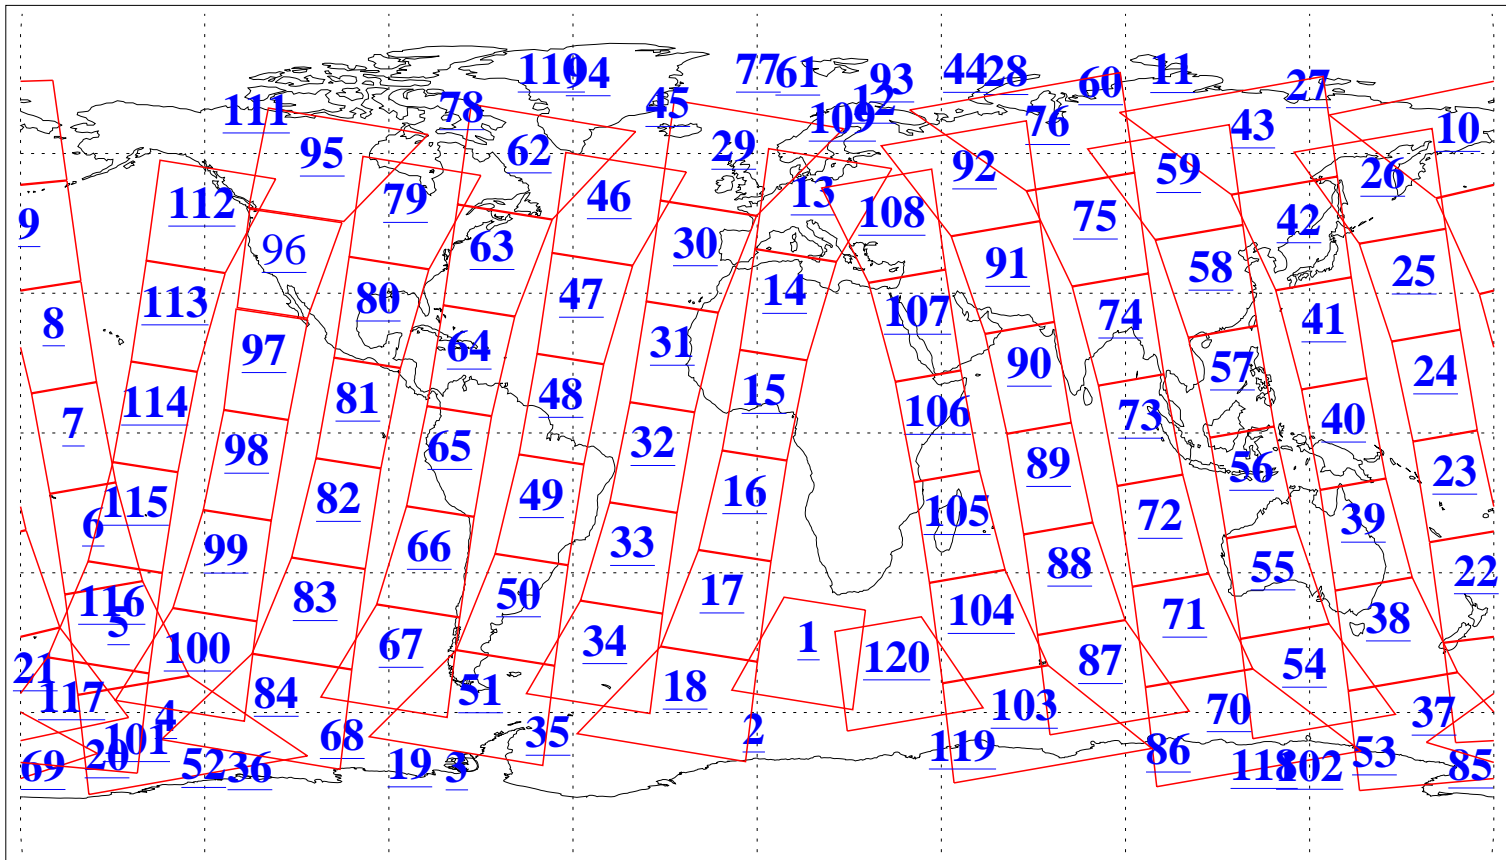

L1B Availability
AMSU Granules: 239
HSB Granules: 0
AIRS Granules: 238

6 Jan 2020
DoY 6
Aqua Day 6456
Granules: 1 to 120

Granules: 121 to 240

Legend: AMSU Available, HSB Available, AIRS Available

L1B Availability
 AMSU Granules: 239
 HSB Granules: 0
 AIRS Granules: 238

6 Jan 2020
 DoY 6
 Aqua Day 6456

Ascending Granules

Descending Granules

Legend: AMSU Available, HSB Available, AIRS Available

L1B Availability
 AMSU Granules: 239
 HSB Granules: 0
 AIRS Granules: 238

6 Jan 2020
 DoY 6
 Aqua Day 6456

Northern Hemisphere Granules

Southern Hemisphere Granules

Legend: AMSU Available, **HSB Available**, AIRS Available