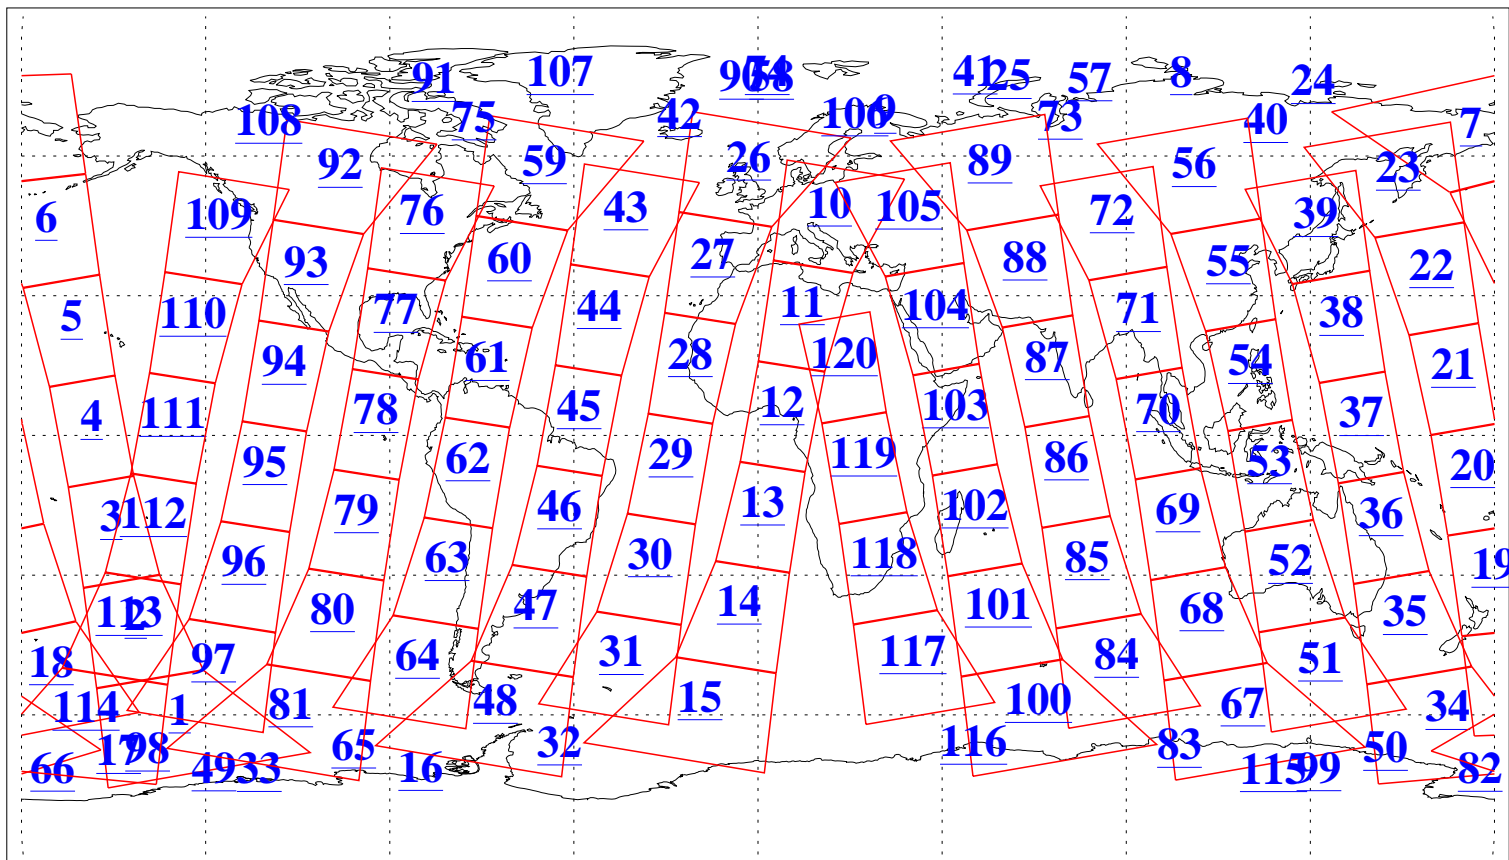

L1B Availability  
 AMSU Granules: 240  
 HSB Granules: 0  
 AIRS Granules: 240

1 Jan 2020  
 DoY 1  
 Aqua Day 6451  
 Granules: 1 to 120

Granules: 121 to 240

Legend: AMSU Available, HSB Available, AIRS Available

L1B Availability  
 AMSU Granules: 240  
 HSB Granules: 0  
 AIRS Granules: 240

1 Jan 2020  
 DoY 1  
 Aqua Day 6451  
 Ascending Granules

Descending Granules

Legend: AMSU Available, HSB Available, AIRS Available

L1B Availability  
 AMSU Granules: 240  
 HSB Granules: 0  
 AIRS Granules: 240

1 Jan 2020  
 DoY 1  
 Aqua Day 6451

Northern Hemisphere Granules

Southern Hemisphere Granules

Legend: AMSU Available, HSB Available, AIRS Available