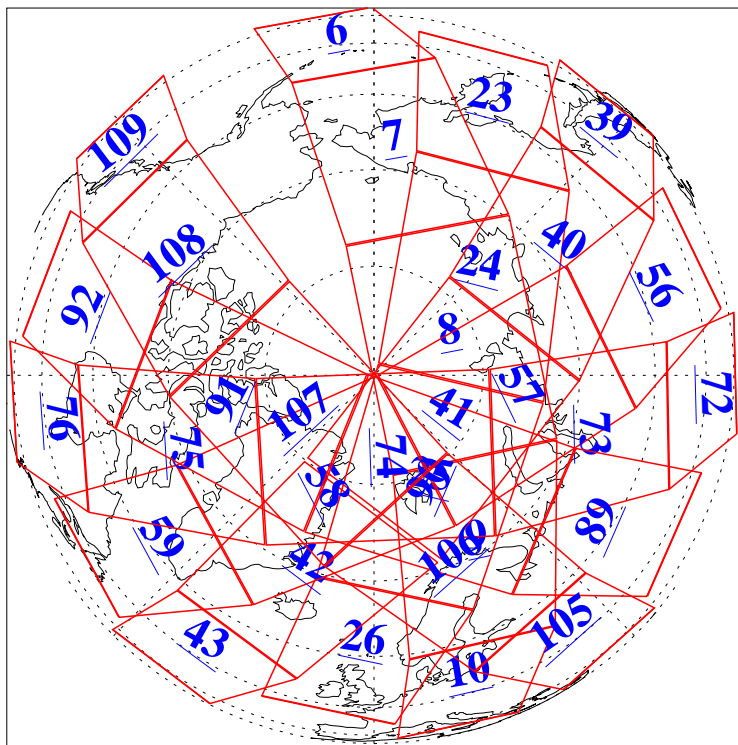

L1B Availability  
 AMSU Granules: 240  
 HSB Granules: 0  
 AIRS Granules: 240

1 Jan 2020  
 DoY 1  
 Aqua Day 6451  
 Granules: 1 to 120

Granules: 121 to 240

Legend: AMSU Available, HSB Available, AIRS Available

L1B Availability  
 AMSU Granules: 240  
 HSB Granules: 0  
 AIRS Granules: 240

1 Jan 2020  
 DoY 1  
 Aqua Day 6451  
 Ascending Granules

Descending Granules

Legend: AMSU Available, HSB Available, AIRS Available

L1B Availability  
 AMSU Granules: 240  
 HSB Granules: 0  
 AIRS Granules: 240

1 Jan 2020  
 DoY 1  
 Aqua Day 6451

Northern Hemisphere Granules

Southern Hemisphere Granules

Legend: AMSU Available, HSB Available, AIRS Available