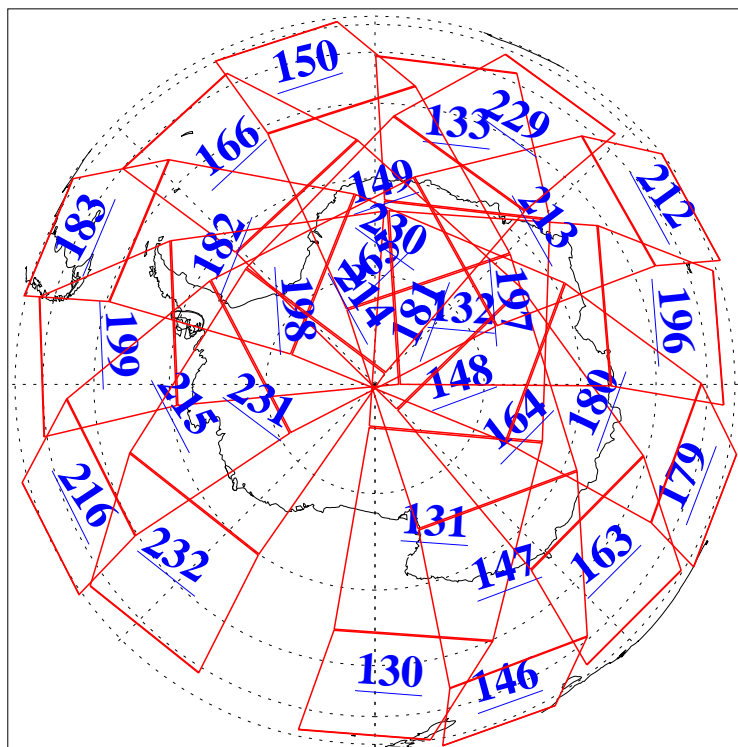

L1B Availability  
 AMSU Granules: 240  
 HSB Granules: 0  
 AIRS Granules: 240

1 Jan 2020  
 DoY 1  
 Aqua Day 6451  
 Ascending Granules

Descending Granules

Legend: AMSU Available, HSB Available, AIRS Available

L1B Availability  
 AMSU Granules: 240  
 HSB Granules: 0  
 AIRS Granules: 240

1 Jan 2020  
 DoY 1  
 Aqua Day 6451

Northern Hemisphere Granules

Southern Hemisphere Granules

Legend: AMSU Available, HSB Available, AIRS Available