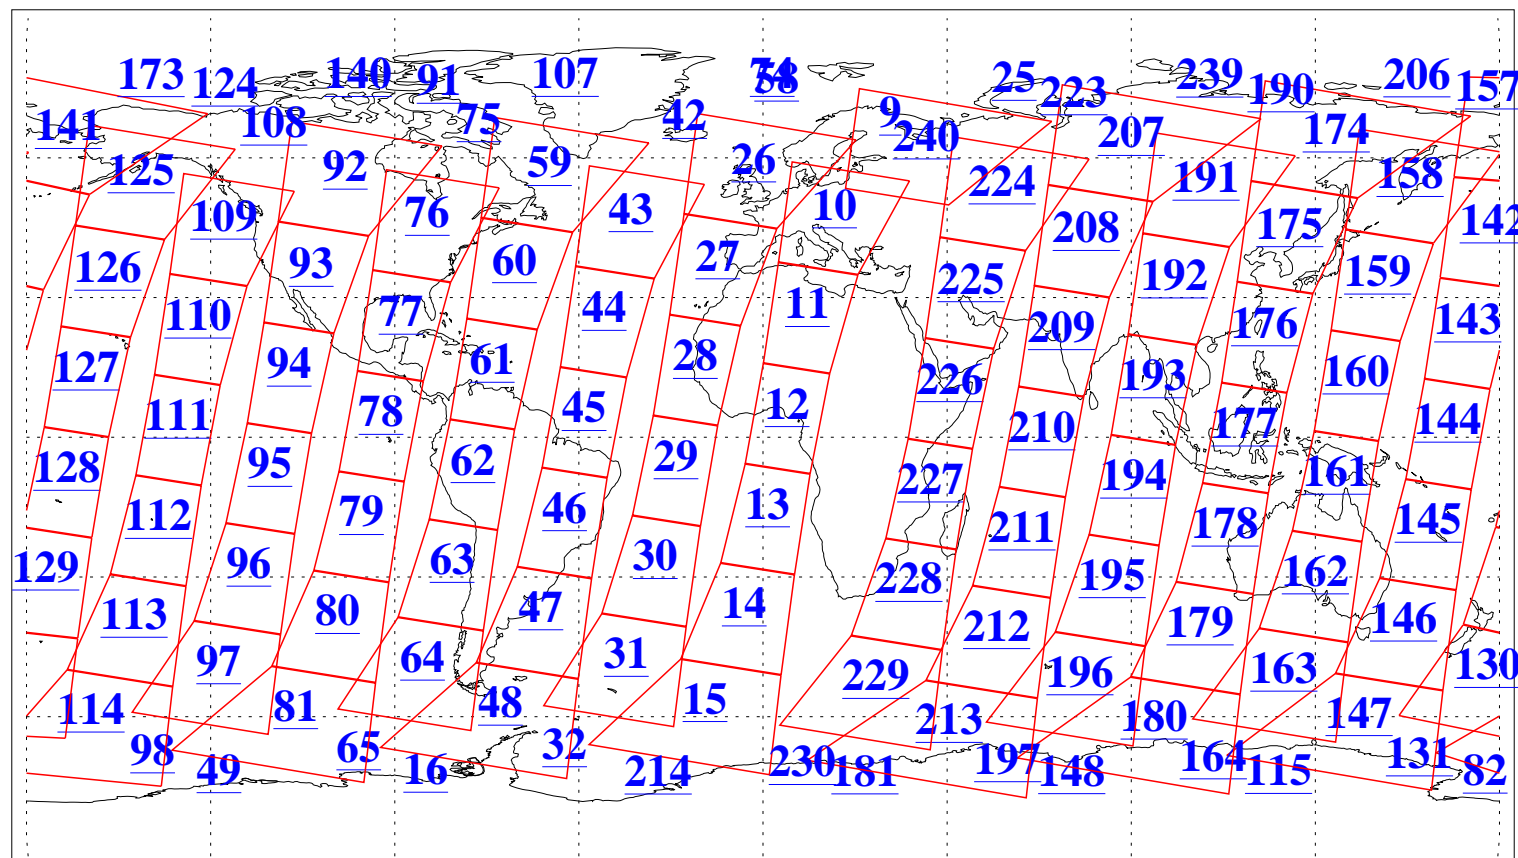

L1B Availability  
 AMSU Granules: 240  
 HSB Granules: 0  
 AIRS Granules: 240

1 Jan 2020  
 DoY 1  
 Aqua Day 6451  
 Granules: 1 to 120

Granules: 121 to 240

Legend: AMSU Available, HSB Available, AIRS Available

L1B Availability  
 AMSU Granules: 240  
 HSB Granules: 0  
 AIRS Granules: 240

1 Jan 2020  
 DoY 1  
 Aqua Day 6451  
 Ascending Granules

Descending Granules

Legend: AMSU Available, HSB Available, AIRS Available

L1B Availability  
 AMSU Granules: 240  
 HSB Granules: 0  
 AIRS Granules: 240

1 Jan 2020  
 DoY 1  
 Aqua Day 6451

Northern Hemisphere Granules

Southern Hemisphere Granules

Legend: AMSU Available, HSB Available, AIRS Available