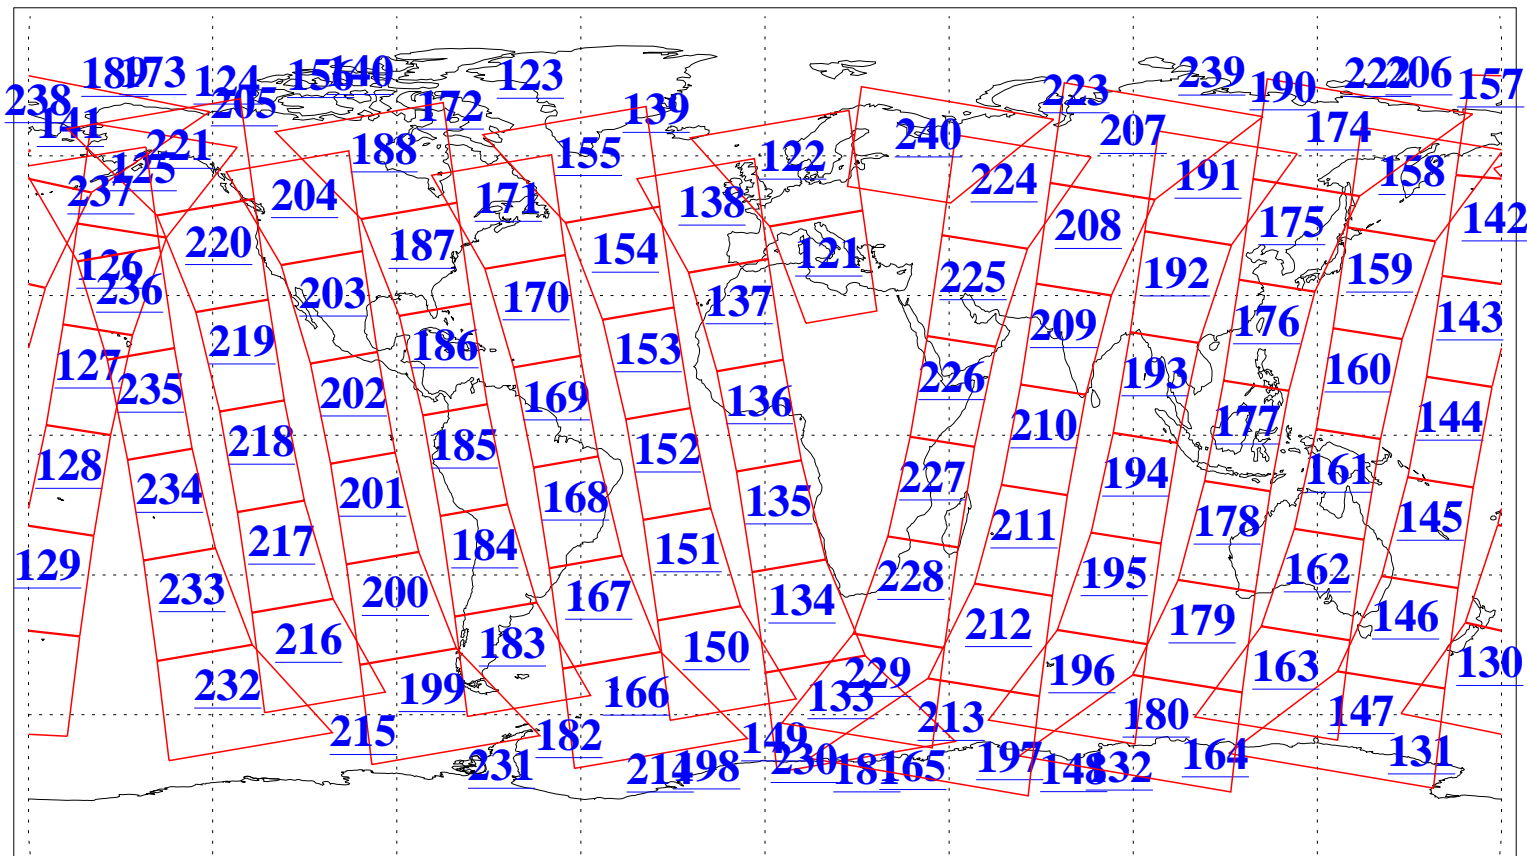

L1B Availability  
 AMSU Granules: 240  
 HSB Granules: 0  
 AIRS Granules: 240

1 Jan 2020  
 DoY 1  
 Aqua Day 6451  
 Granules: 1 to 120

Granules: 121 to 240

Legend: AMSU Available, HSB Available, AIRS Available

L1B Availability  
 AMSU Granules: 240  
 HSB Granules: 0  
 AIRS Granules: 240

1 Jan 2020  
 DoY 1  
 Aqua Day 6451  
 Ascending Granules

Descending Granules

Legend: AMSU Available, HSB Available, AIRS Available

L1B Availability  
 AMSU Granules: 240  
 HSB Granules: 0  
 AIRS Granules: 240

1 Jan 2020  
 DoY 1  
 Aqua Day 6451

Northern Hemisphere Granules

Southern Hemisphere Granules

Legend: AMSU Available, HSB Available, AIRS Available