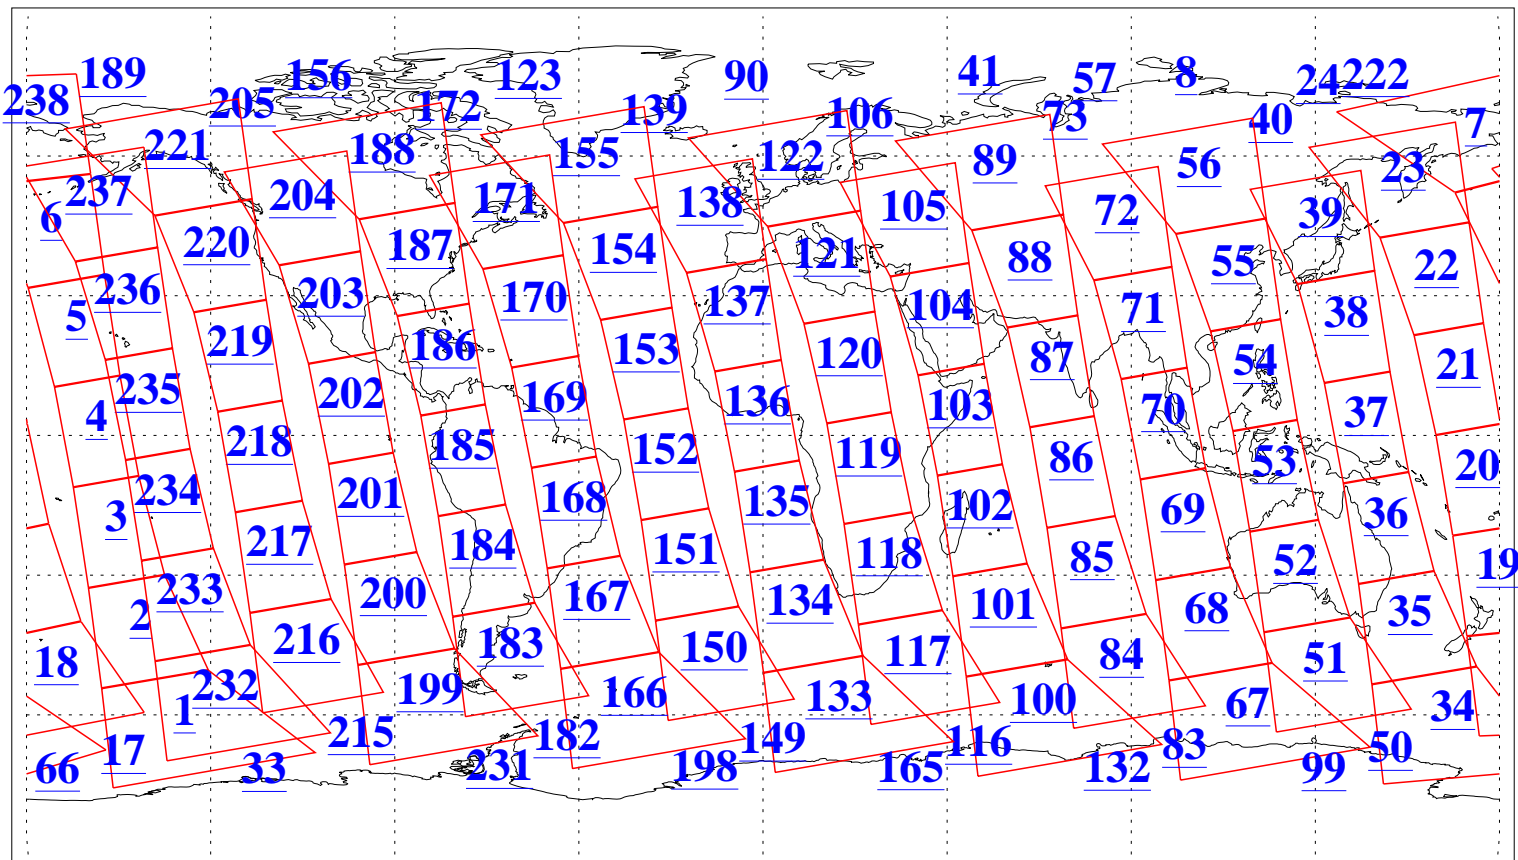

L1B Availability  
 AMSU Granules: 240  
 HSB Granules: 0  
 AIRS Granules: 240

1 Jan 2020  
 DoY 1  
 Aqua Day 6451  
 Granules: 1 to 120

Granules: 121 to 240

Legend: AMSU Available, HSB Available, AIRS Available

L1B Availability  
 AMSU Granules: 240  
 HSB Granules: 0  
 AIRS Granules: 240

1 Jan 2020  
 DoY 1  
 Aqua Day 6451  
 Ascending Granules

Descending Granules

Legend: AMSU Available, HSB Available, AIRS Available

L1B Availability  
 AMSU Granules: 240  
 HSB Granules: 0  
 AIRS Granules: 240

1 Jan 2020  
 DoY 1  
 Aqua Day 6451

Northern Hemisphere Granules

Southern Hemisphere Granules

Legend: AMSU Available, HSB Available, AIRS Available