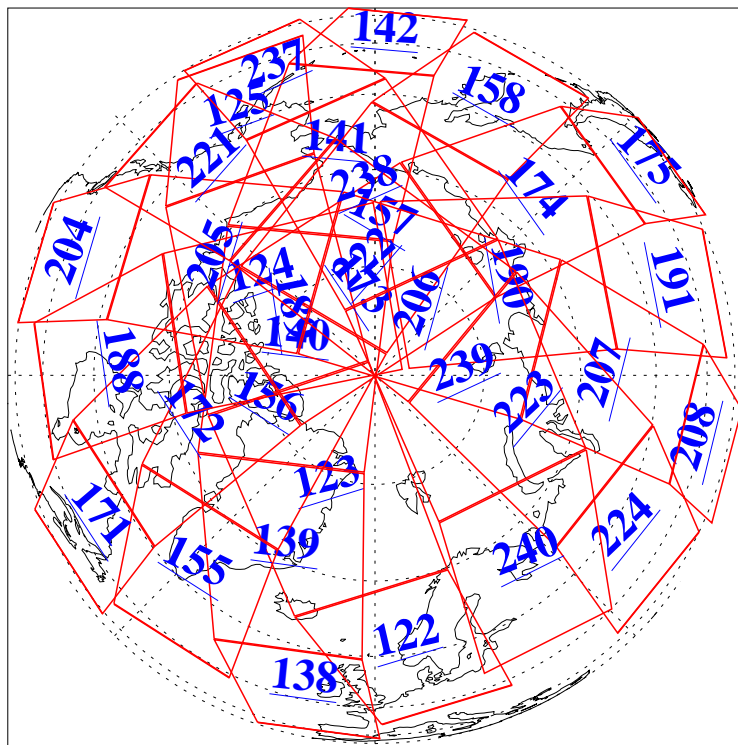

L1B Availability  
 AMSU Granules: 240  
 HSB Granules: 0  
 AIRS Granules: 240

1 Jan 2020  
 DoY 1  
 Aqua Day 6451  
 Granules: 1 to 120

Granules: 121 to 240

Legend: AMSU Available, HSB Available, AIRS Available

L1B Availability  
 AMSU Granules: 240  
 HSB Granules: 0  
 AIRS Granules: 240

1 Jan 2020  
 DoY 1  
 Aqua Day 6451  
 Ascending Granules

Descending Granules

Legend: AMSU Available, HSB Available, AIRS Available

L1B Availability  
 AMSU Granules: 240  
 HSB Granules: 0  
 AIRS Granules: 240

1 Jan 2020  
 DoY 1  
 Aqua Day 6451

Northern Hemisphere Granules

Southern Hemisphere Granules

Legend: AMSU Available, HSB Available, AIRS Available