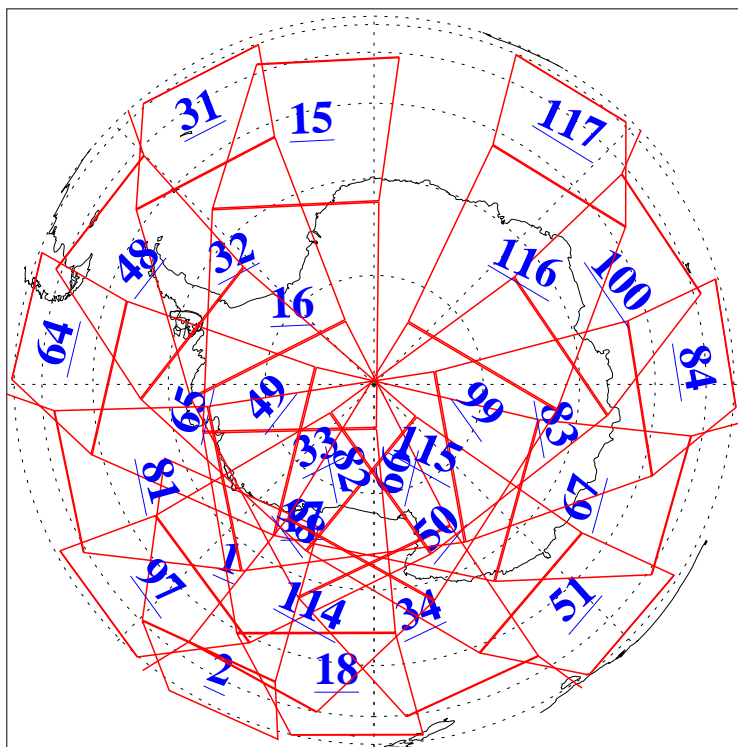

L1B Availability  
 AMSU Granules: 240  
 HSB Granules: 0  
 AIRS Granules: 240

1 Jan 2020  
 DoY 1  
 Aqua Day 6451  
 Granules: 1 to 120

Granules: 121 to 240

Legend: AMSU Available, HSB Available, AIRS Available

L1B Availability  
 AMSU Granules: 240  
 HSB Granules: 0  
 AIRS Granules: 240

1 Jan 2020  
 DoY 1  
 Aqua Day 6451  
 Ascending Granules

Descending Granules

Legend: AMSU Available, HSB Available, AIRS Available

L1B Availability  
 AMSU Granules: 240  
 HSB Granules: 0  
 AIRS Granules: 240

1 Jan 2020  
 DoY 1  
 Aqua Day 6451

Northern Hemisphere Granules

Southern Hemisphere Granules

Legend: AMSU Available, HSB Available, AIRS Available