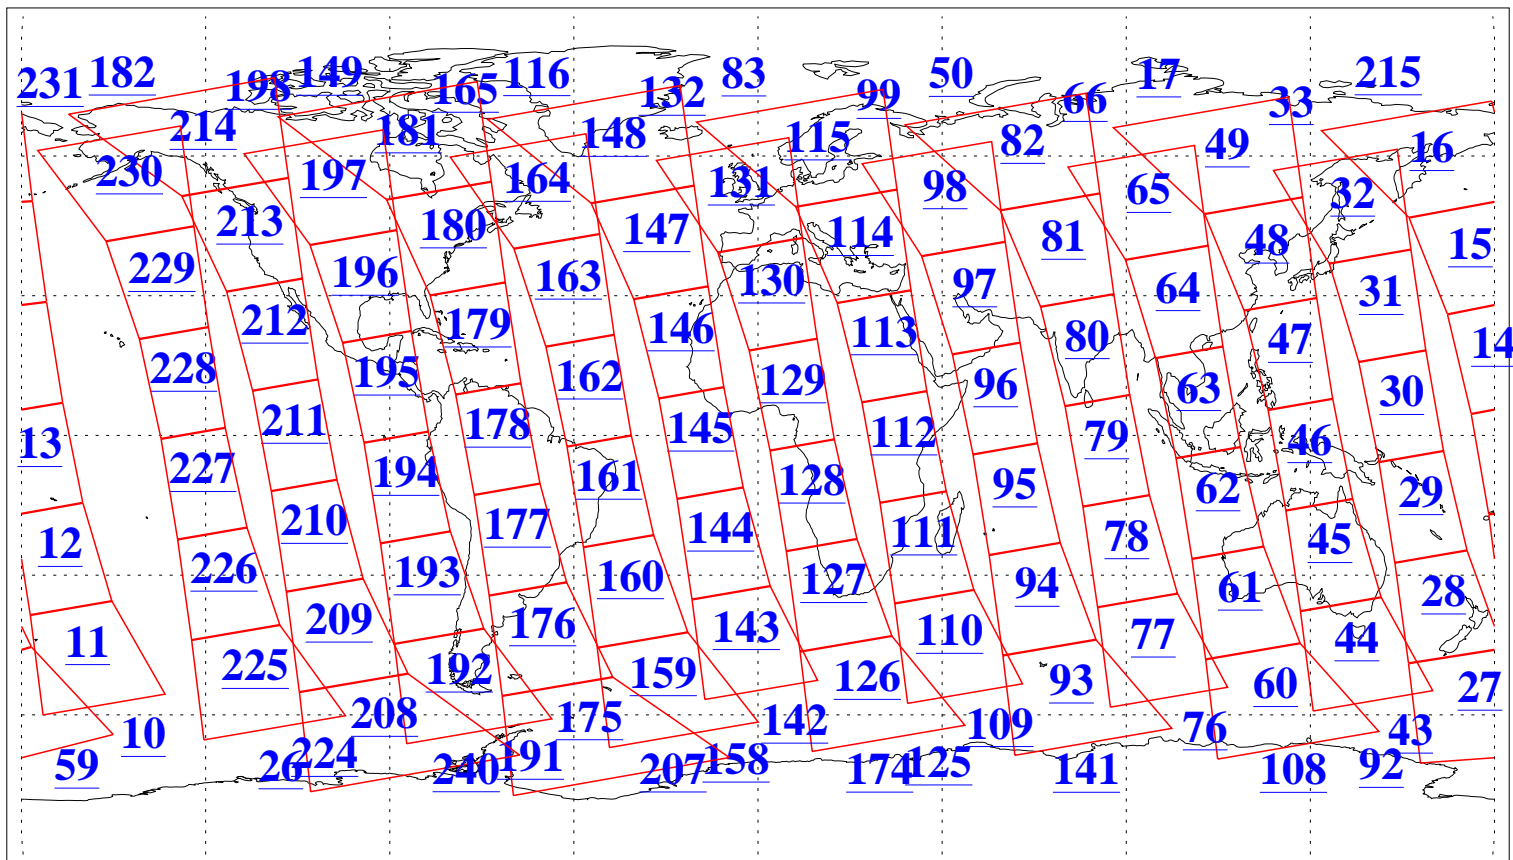

L1B Availability
AMSU Granules: 240
HSB Granules: 0
AIRS Granules: 240

31 Dec 2019
DoY 365
Aqua Day 6450
Granules: 1 to 120

Granules: 121 to 240

Legend: AMSU Available, HSB Available, AIRS Available

L1B Availability
AMSU Granules: 240
HSB Granules: 0
AIRS Granules: 240

31 Dec 2019
DoY 365
Aqua Day 6450
Ascending Granules

Descending Granules

Legend: AMSU Available, HSB Available, AIRS Available

L1B Availability
 AMSU Granules: 240
 HSB Granules: 0
 AIRS Granules: 240

31 Dec 2019
 DoY 365
 Aqua Day 6450

Northern Hemisphere Granules

Southern Hemisphere Granules

Legend: AMSU Available, HSB Available, AIRS Available