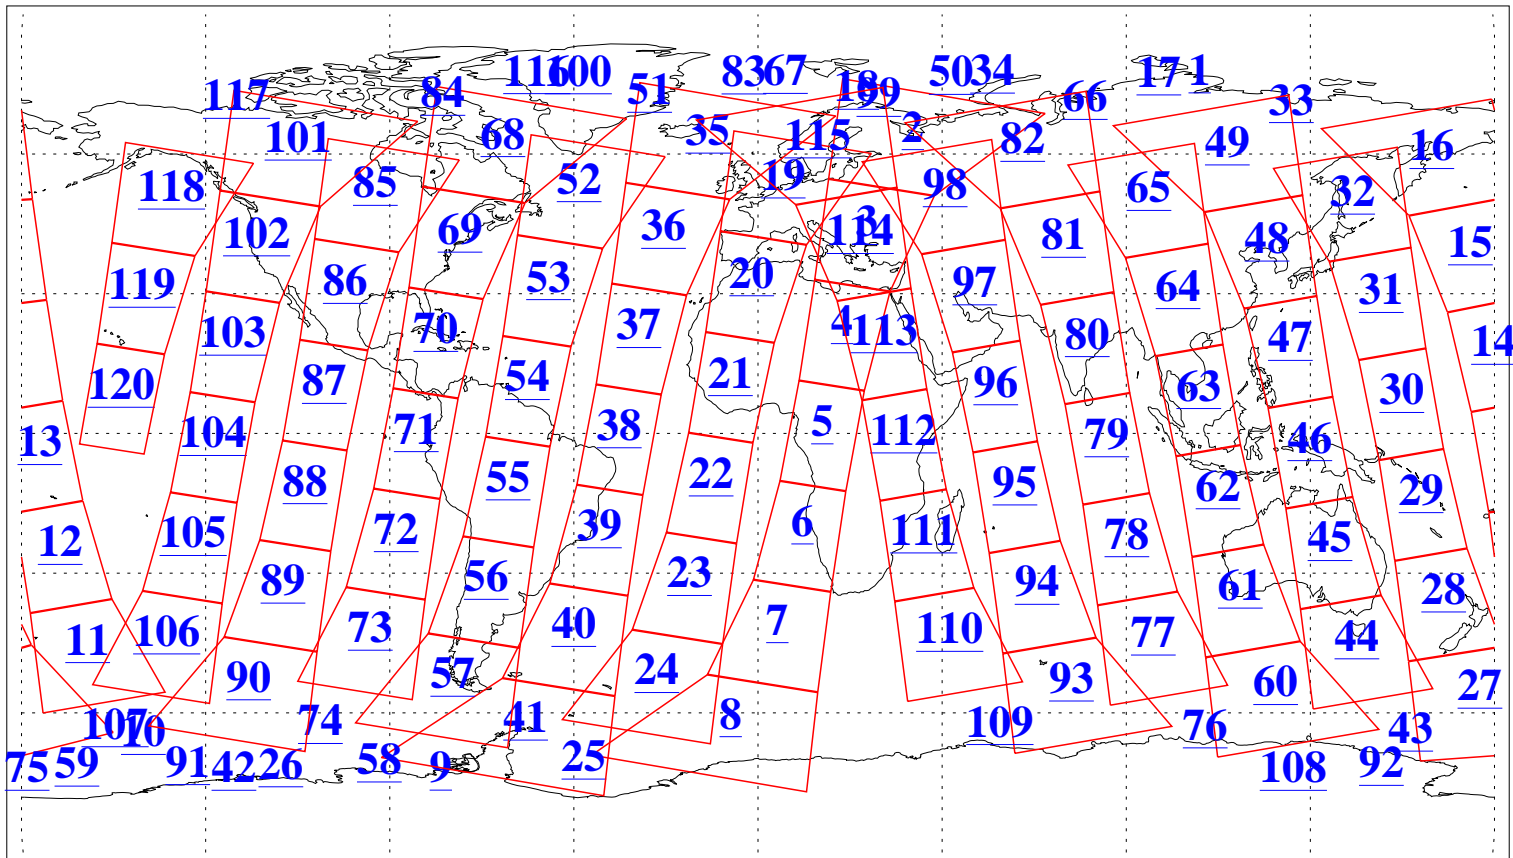

L1B Availability
AMSU Granules: 240
HSB Granules: 0
AIRS Granules: 240

31 Dec 2019
DoY 365
Aqua Day 6450
Granules: 1 to 120

Granules: 121 to 240

Legend: AMSU Available, HSB Available, AIRS Available

L1B Availability
AMSU Granules: 240
HSB Granules: 0
AIRS Granules: 240

31 Dec 2019
DoY 365
Aqua Day 6450
Ascending Granules

Descending Granules

Legend: AMSU Available, HSB Available, AIRS Available

L1B Availability
 AMSU Granules: 240
 HSB Granules: 0
 AIRS Granules: 240

31 Dec 2019
 DoY 365
 Aqua Day 6450

Northern Hemisphere Granules

Southern Hemisphere Granules

Legend: AMSU Available, HSB Available, AIRS Available