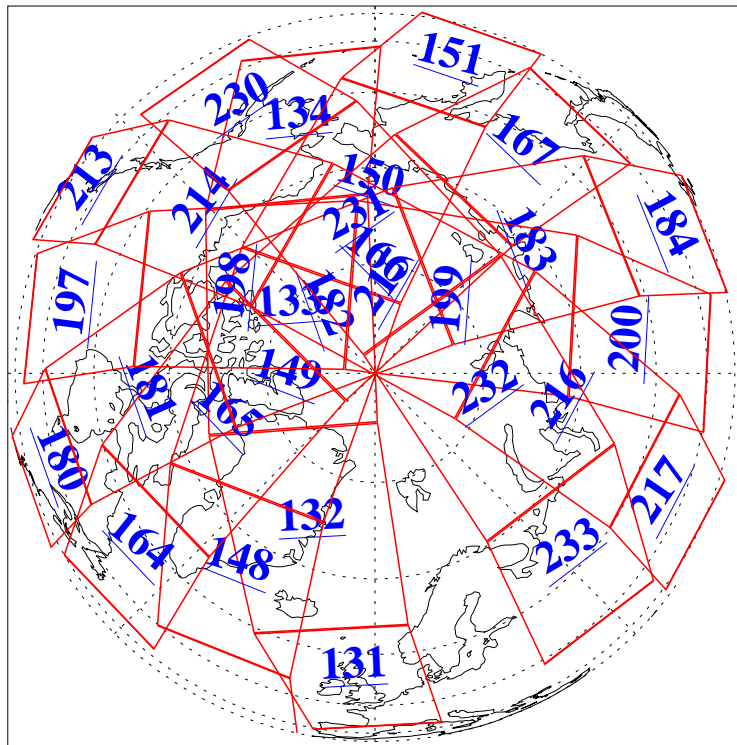

31 Dec 2019
DoY 365
Aqua Day 6450
Ascending Granules

Descending Granules

Legend: AMSU Available, HSB Available, AIRS Available

L1B Availability
 AMSU Granules: 240
 HSB Granules: 0
 AIRS Granules: 240

31 Dec 2019
 DoY 365
 Aqua Day 6450

Northern Hemisphere Granules

Southern Hemisphere Granules

Legend: AMSU Available, HSB Available, AIRS Available