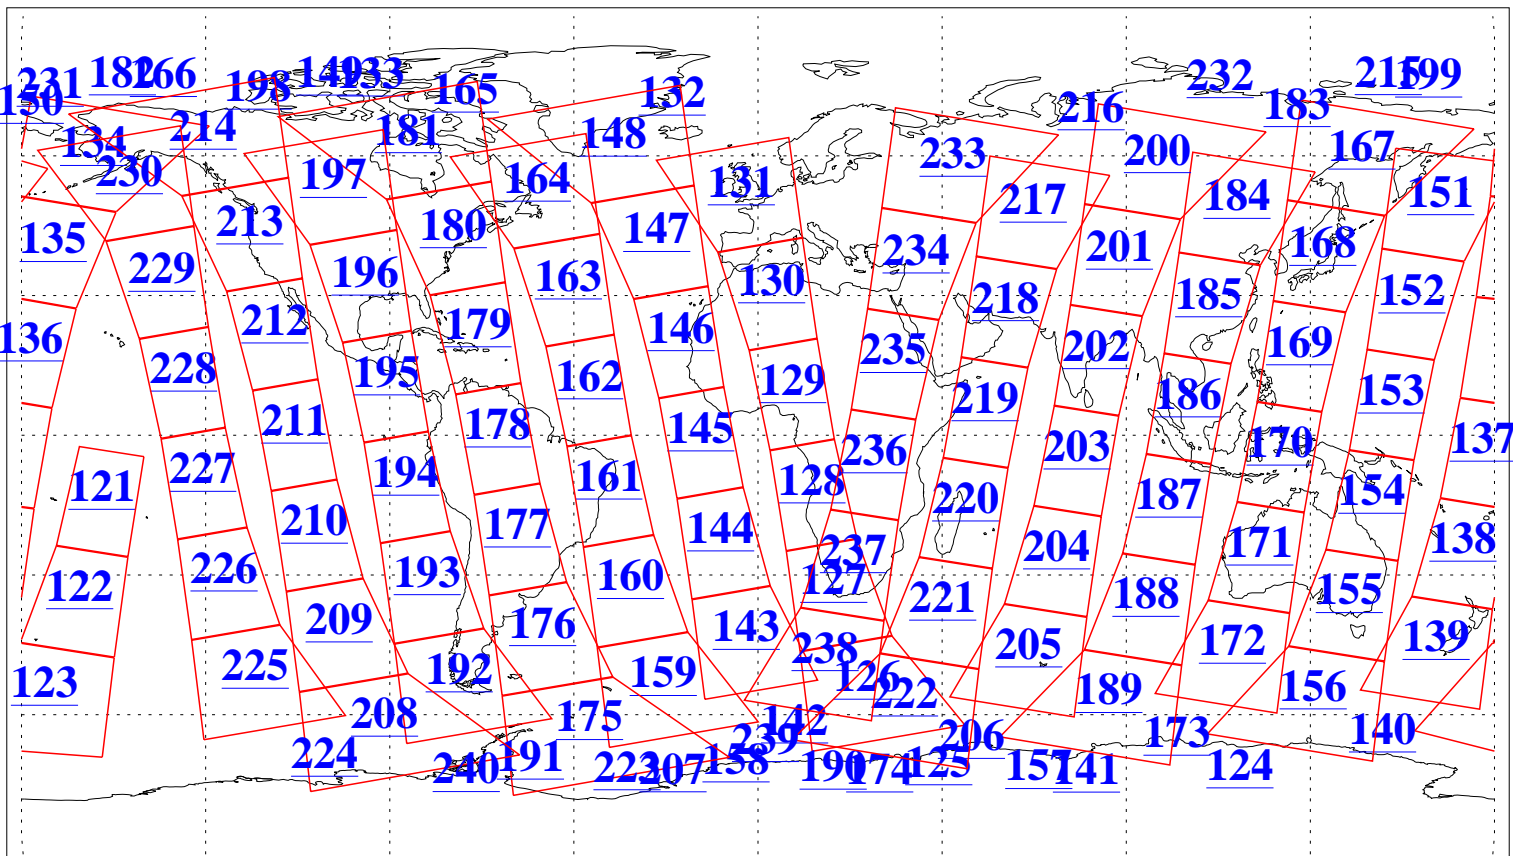

L1B Availability
AMSU Granules: 240
HSB Granules: 0
AIRS Granules: 240

31 Dec 2019
DoY 365
Aqua Day 6450
Granules: 1 to 120

Granules: 121 to 240

Legend: AMSU Available, HSB Available, AIRS Available

L1B Availability
AMSU Granules: 240
HSB Granules: 0
AIRS Granules: 240

31 Dec 2019
DoY 365
Aqua Day 6450
Ascending Granules

Descending Granules

Legend: AMSU Available, HSB Available, AIRS Available

L1B Availability
 AMSU Granules: 240
 HSB Granules: 0
 AIRS Granules: 240

31 Dec 2019
 DoY 365
 Aqua Day 6450

Northern Hemisphere Granules

Southern Hemisphere Granules

Legend: AMSU Available, HSB Available, AIRS Available