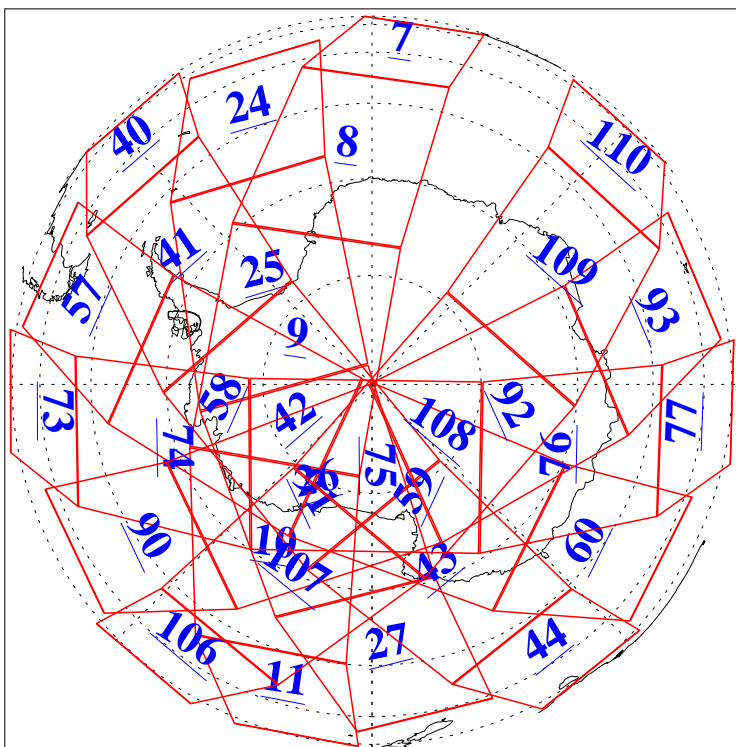

L1B Availability
AMSU Granules: 240
HSB Granules: 0
AIRS Granules: 240

31 Dec 2019
DoY 365
Aqua Day 6450
Granules: 1 to 120

Granules: 121 to 240

Legend: AMSU Available, HSB Available, AIRS Available

L1B Availability
AMSU Granules: 240
HSB Granules: 0
AIRS Granules: 240

31 Dec 2019
DoY 365
Aqua Day 6450
Ascending Granules

Descending Granules

Legend: AMSU Available, HSB Available, AIRS Available

L1B Availability
 AMSU Granules: 240
 HSB Granules: 0
 AIRS Granules: 240

31 Dec 2019
 DoY 365
 Aqua Day 6450

Northern Hemisphere Granules

Southern Hemisphere Granules

Legend: AMSU Available, HSB Available, AIRS Available