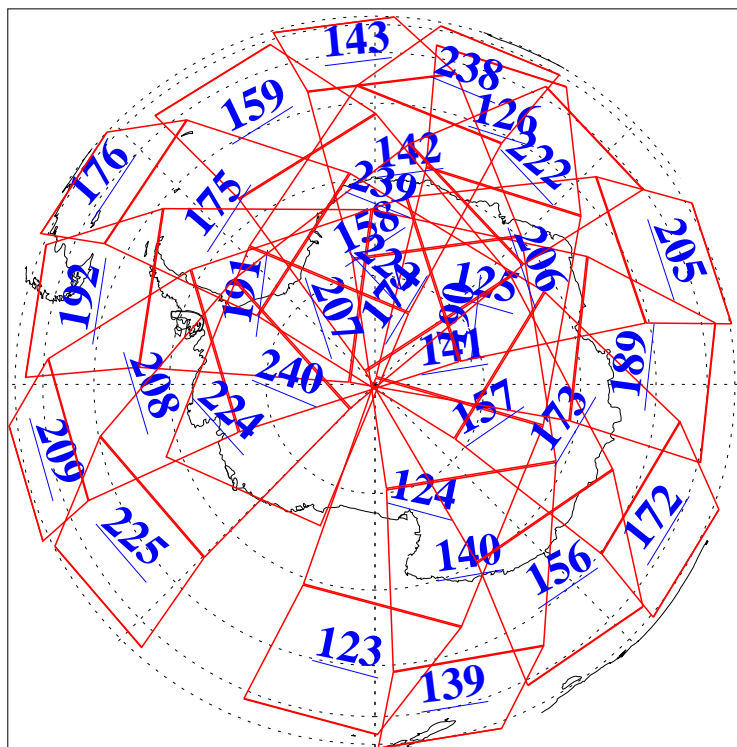

L1B Availability
AMSU Granules: 240
HSB Granules: 0
AIRS Granules: 240

31 Dec 2019
DoY 365
Aqua Day 6450
Granules: 1 to 120

Granules: 121 to 240

Legend: AMSU Available, HSB Available, AIRS Available

L1B Availability
AMSU Granules: 240
HSB Granules: 0
AIRS Granules: 240

31 Dec 2019
DoY 365
Aqua Day 6450
Ascending Granules

Descending Granules

Legend: AMSU Available, HSB Available, AIRS Available

L1B Availability
 AMSU Granules: 240
 HSB Granules: 0
 AIRS Granules: 240

31 Dec 2019
 DoY 365
 Aqua Day 6450

Northern Hemisphere Granules

Southern Hemisphere Granules

Legend: AMSU Available, HSB Available, AIRS Available