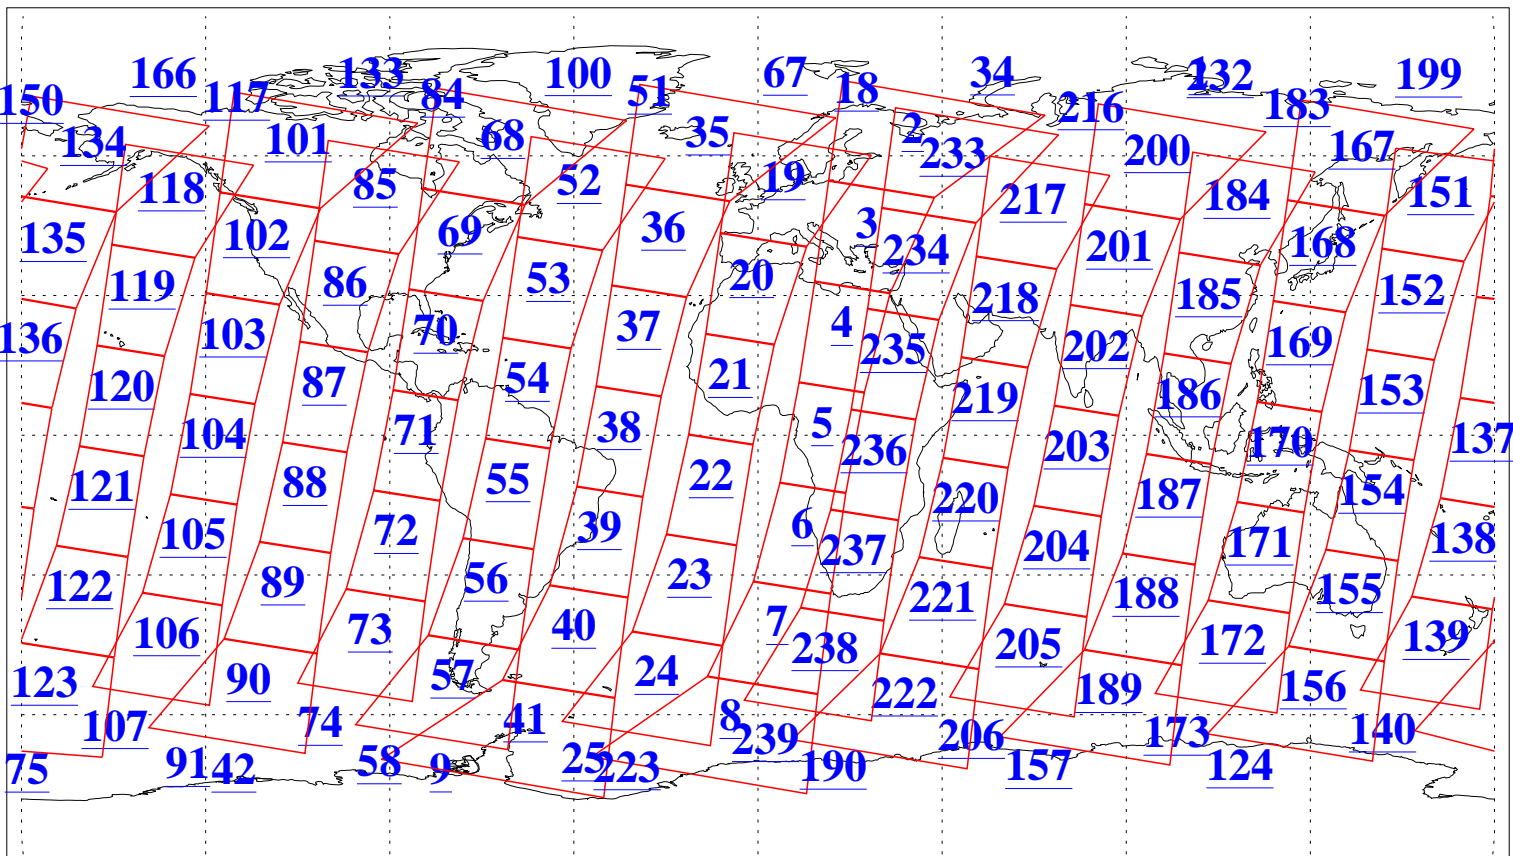

L1B Availability
AMSU Granules: 240
HSB Granules: 0
AIRS Granules: 240

31 Dec 2019
DoY 365
Aqua Day 6450
Granules: 1 to 120

Granules: 121 to 240

Legend: AMSU Available, HSB Available, AIRS Available

L1B Availability
AMSU Granules: 240
HSB Granules: 0
AIRS Granules: 240

31 Dec 2019
DoY 365
Aqua Day 6450
Ascending Granules

Descending Granules

Legend: AMSU Available, HSB Available, AIRS Available

L1B Availability
 AMSU Granules: 240
 HSB Granules: 0
 AIRS Granules: 240

31 Dec 2019
 DoY 365
 Aqua Day 6450

Northern Hemisphere Granules

Southern Hemisphere Granules

Legend: AMSU Available, HSB Available, AIRS Available