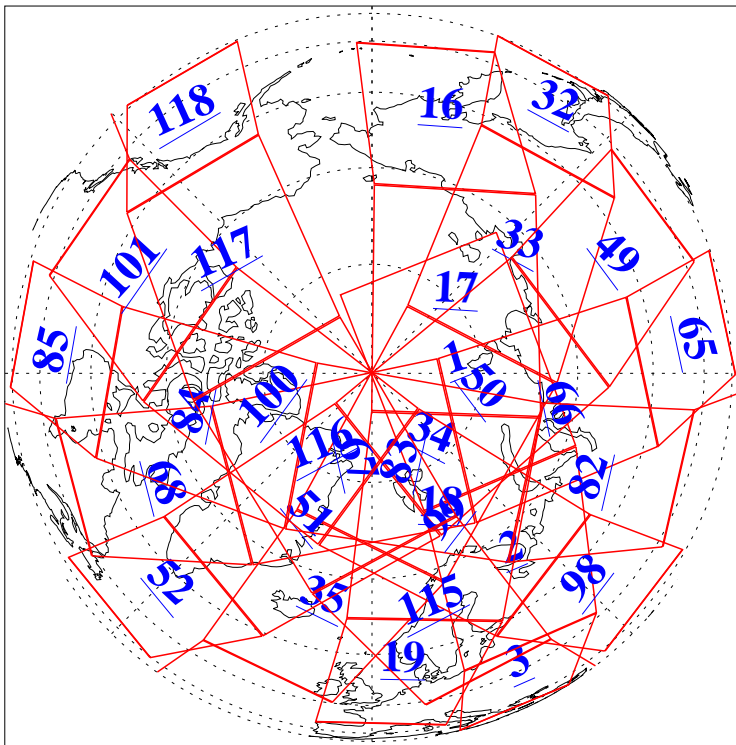

L1B Availability
AMSU Granules: 240
HSB Granules: 0
AIRS Granules: 240

31 Dec 2019
DoY 365
Aqua Day 6450
Granules: 1 to 120

Granules: 121 to 240

Legend: AMSU Available, HSB Available, AIRS Available

L1B Availability
AMSU Granules: 240
HSB Granules: 0
AIRS Granules: 240

31 Dec 2019
DoY 365
Aqua Day 6450
Ascending Granules

Descending Granules

Legend: AMSU Available, HSB Available, AIRS Available

L1B Availability
 AMSU Granules: 240
 HSB Granules: 0
 AIRS Granules: 240

31 Dec 2019
 DoY 365
 Aqua Day 6450

Northern Hemisphere Granules

Southern Hemisphere Granules

Legend: AMSU Available, HSB Available, AIRS Available