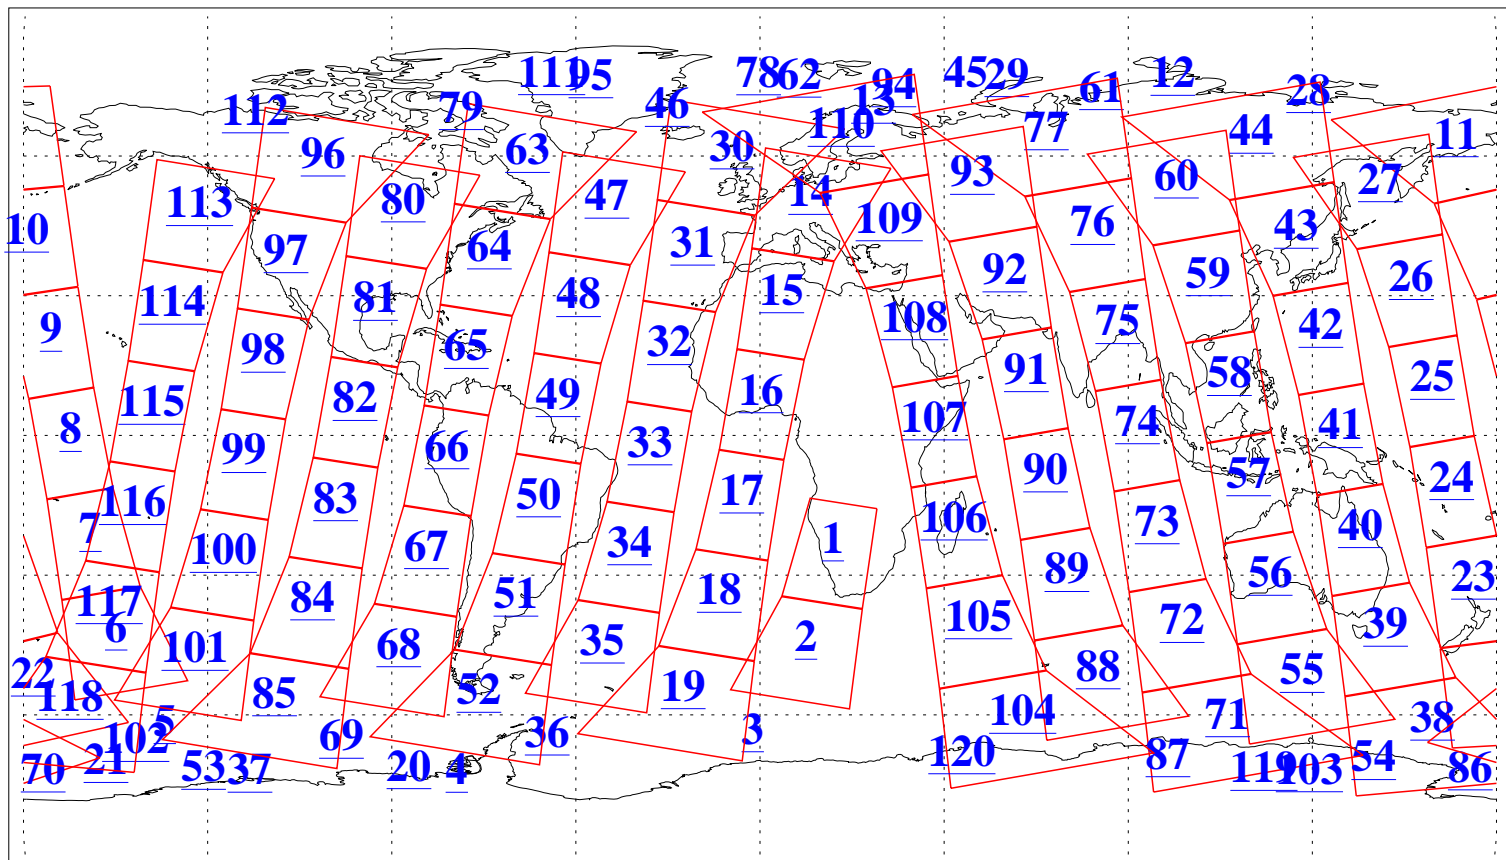

L1B Availability
AMSU Granules: 239
HSB Granules: 0
AIRS Granules: 240

28 Dec 2019
DoY 362
Aqua Day 6447
Granules: 1 to 120

Granules: 121 to 240

Legend: AMSU Available, HSB Available, AIRS Available

L1B Availability
AMSU Granules: 239
HSB Granules: 0
AIRS Granules: 240

28 Dec 2019
DoY 362
Aqua Day 6447

Ascending Granules

Descending Granules

Legend: AMSU Available, HSB Available, AIRS Available

L1B Availability
 AMSU Granules: 239
 HSB Granules: 0
 AIRS Granules: 240

28 Dec 2019
 DoY 362
 Aqua Day 6447

Northern Hemisphere Granules

Southern Hemisphere Granules

Legend: AMSU Available, HSB Available, AIRS Available