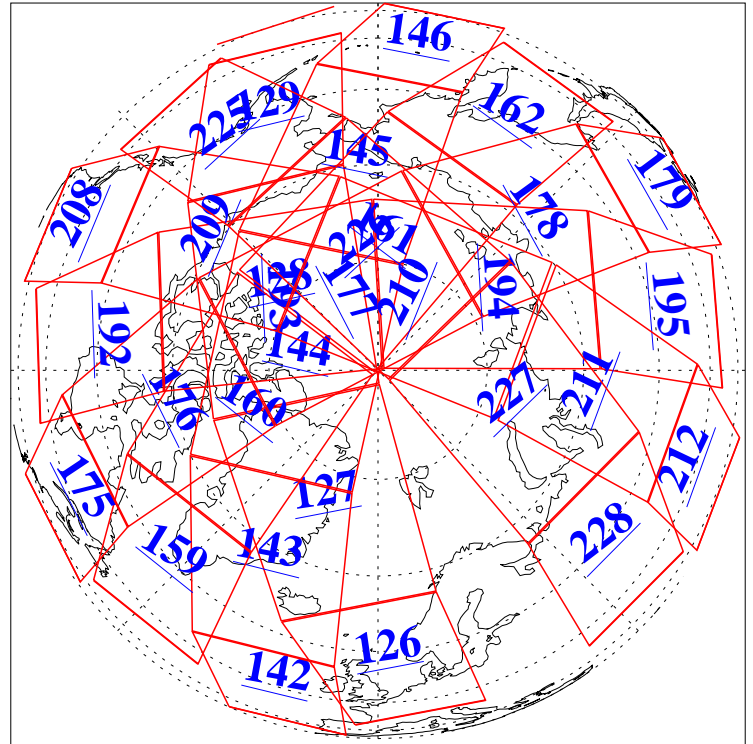

28 Dec 2019
DoY 362
Aqua Day 6447

Ascending Granules

Descending Granules

Legend: AMSU Available, HSB Available, AIRS Available

L1B Availability
 AMSU Granules: 239
 HSB Granules: 0
 AIRS Granules: 240

28 Dec 2019
 DoY 362
 Aqua Day 6447

Northern Hemisphere Granules

Southern Hemisphere Granules

Legend: AMSU Available, HSB Available, AIRS Available