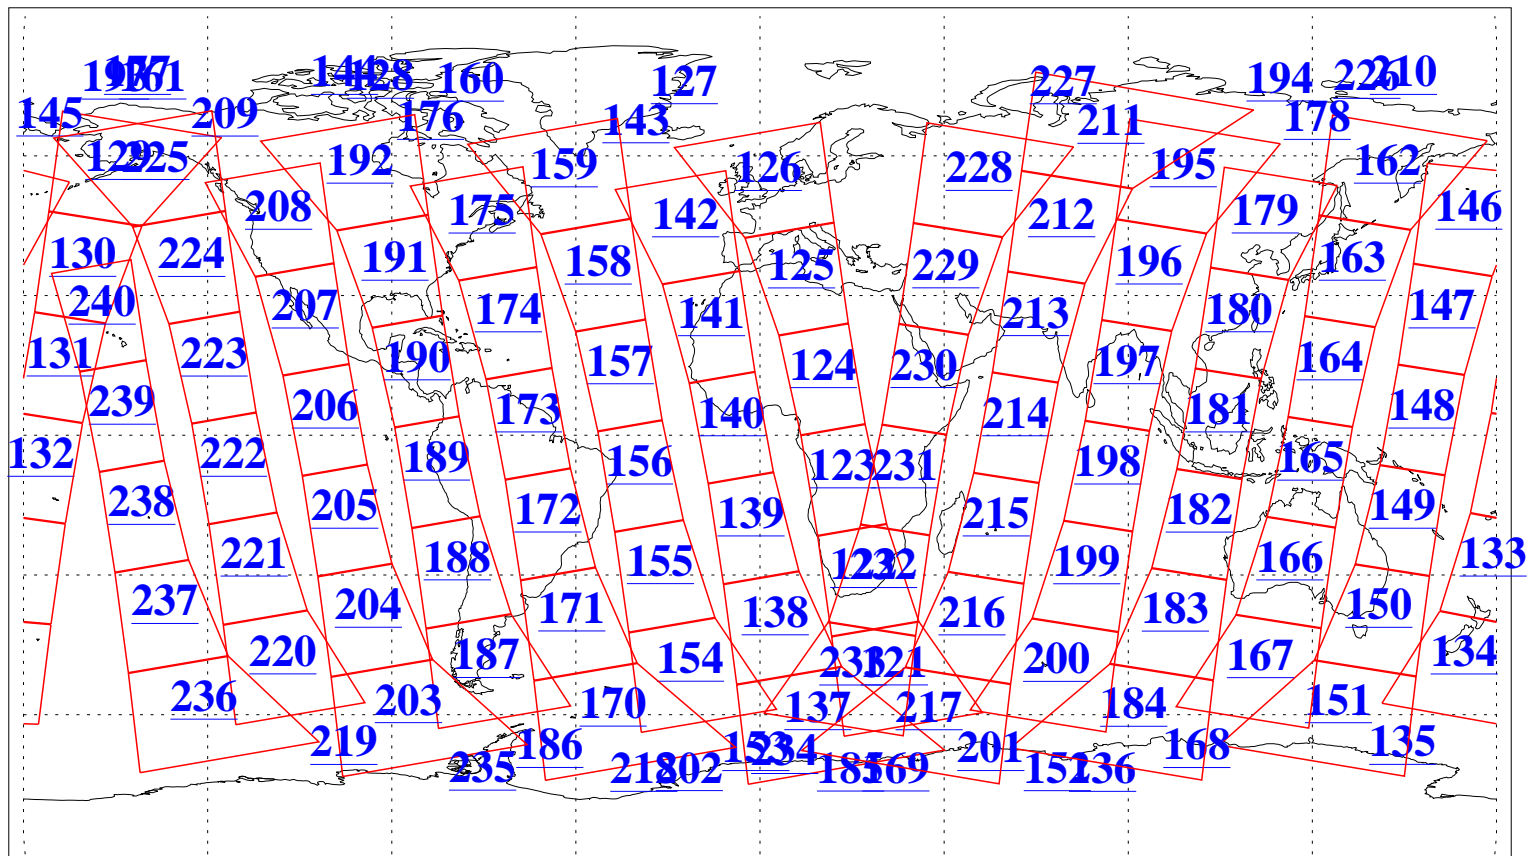

L1B Availability
AMSU Granules: 239
HSB Granules: 0
AIRS Granules: 240

28 Dec 2019
DoY 362
Aqua Day 6447
Granules: 1 to 120

Granules: 121 to 240

Legend: AMSU Available, HSB Available, AIRS Available

L1B Availability
AMSU Granules: 239
HSB Granules: 0
AIRS Granules: 240

28 Dec 2019
DoY 362
Aqua Day 6447

Ascending Granules

Descending Granules

Legend: AMSU Available, HSB Available, AIRS Available

L1B Availability
 AMSU Granules: 239
 HSB Granules: 0
 AIRS Granules: 240

28 Dec 2019
 DoY 362
 Aqua Day 6447

Northern Hemisphere Granules

Southern Hemisphere Granules

Legend: AMSU Available, HSB Available, AIRS Available