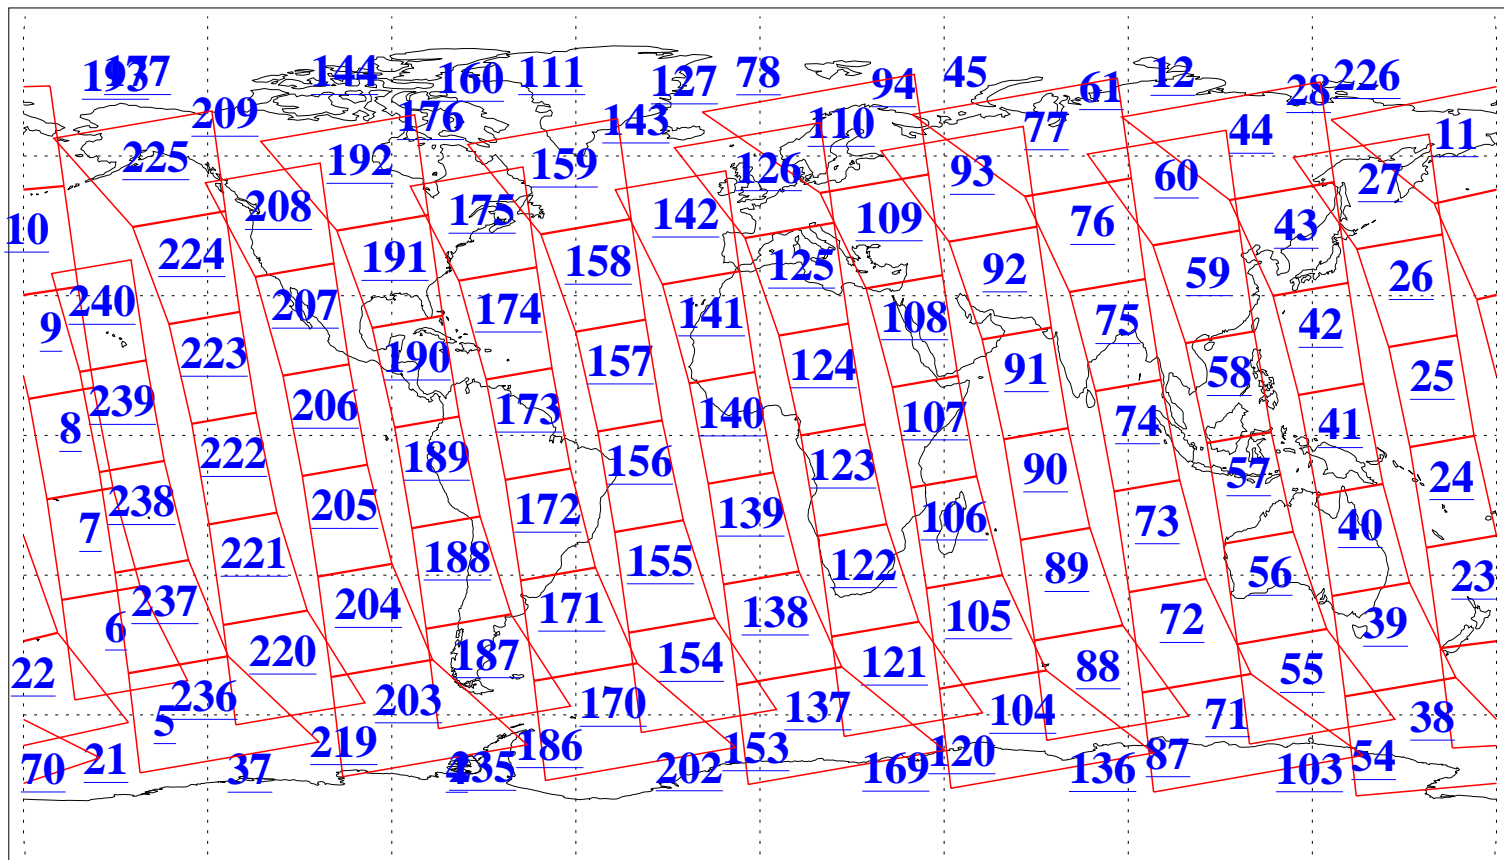

L1B Availability
AMSU Granules: 239
HSB Granules: 0
AIRS Granules: 240

28 Dec 2019
DoY 362
Aqua Day 6447
Granules: 1 to 120

Granules: 121 to 240

Legend: AMSU Available, HSB Available, AIRS Available

L1B Availability
AMSU Granules: 239
HSB Granules: 0
AIRS Granules: 240

28 Dec 2019
DoY 362
Aqua Day 6447

Ascending Granules

Descending Granules

Legend: AMSU Available, HSB Available, AIRS Available

L1B Availability
 AMSU Granules: 239
 HSB Granules: 0
 AIRS Granules: 240

28 Dec 2019
 DoY 362
 Aqua Day 6447

Northern Hemisphere Granules

Southern Hemisphere Granules

Legend: AMSU Available, HSB Available, AIRS Available