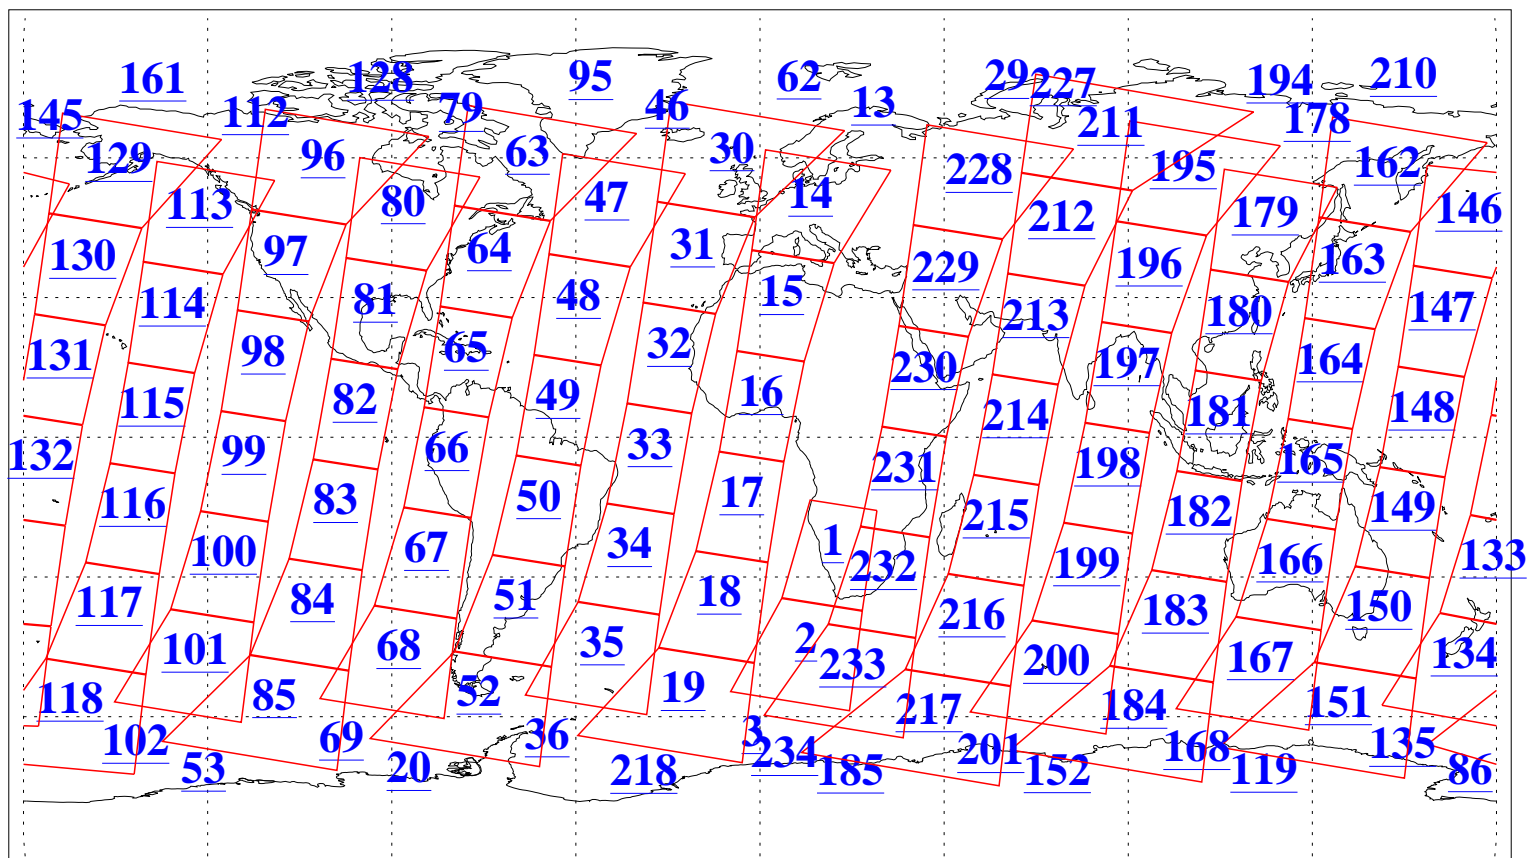

L1B Availability
AMSU Granules: 239
HSB Granules: 0
AIRS Granules: 240

28 Dec 2019
DoY 362
Aqua Day 6447
Granules: 1 to 120

Granules: 121 to 240

Legend: AMSU Available, HSB Available, AIRS Available

L1B Availability
AMSU Granules: 239
HSB Granules: 0
AIRS Granules: 240

28 Dec 2019
DoY 362
Aqua Day 6447

Ascending Granules

Descending Granules

Legend: AMSU Available, HSB Available, AIRS Available

L1B Availability
 AMSU Granules: 239
 HSB Granules: 0
 AIRS Granules: 240

28 Dec 2019
 DoY 362
 Aqua Day 6447

Northern Hemisphere Granules

Southern Hemisphere Granules

Legend: AMSU Available, HSB Available, AIRS Available