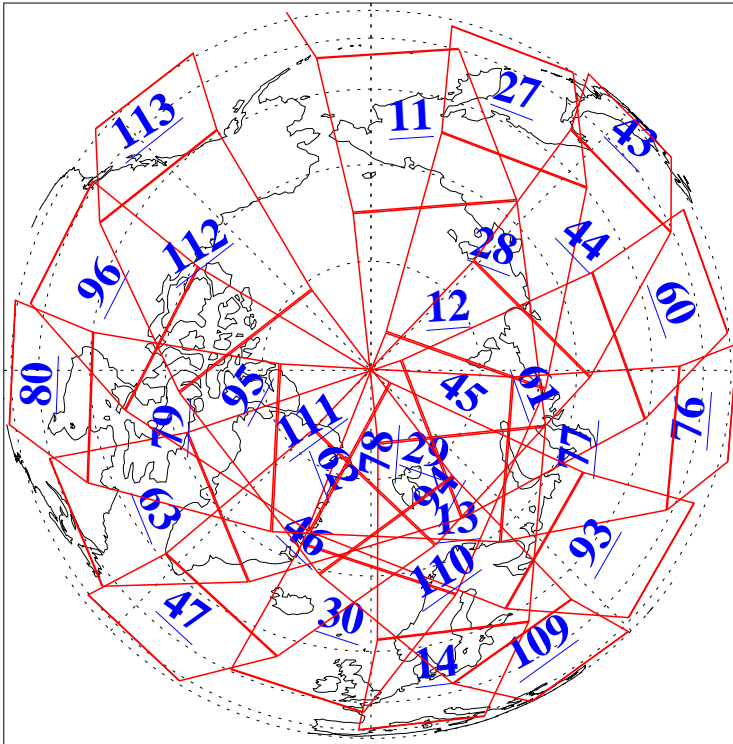

L1B Availability
AMSU Granules: 239
HSB Granules: 0
AIRS Granules: 240

28 Dec 2019
DoY 362
Aqua Day 6447
Granules: 1 to 120

Granules: 121 to 240

Legend: AMSU Available, HSB Available, AIRS Available

L1B Availability
AMSU Granules: 239
HSB Granules: 0
AIRS Granules: 240

28 Dec 2019
DoY 362
Aqua Day 6447

Ascending Granules

Descending Granules

Legend: AMSU Available, HSB Available, AIRS Available

L1B Availability
 AMSU Granules: 239
 HSB Granules: 0
 AIRS Granules: 240

28 Dec 2019
 DoY 362
 Aqua Day 6447

Northern Hemisphere Granules

Southern Hemisphere Granules

Legend: AMSU Available, HSB Available, AIRS Available