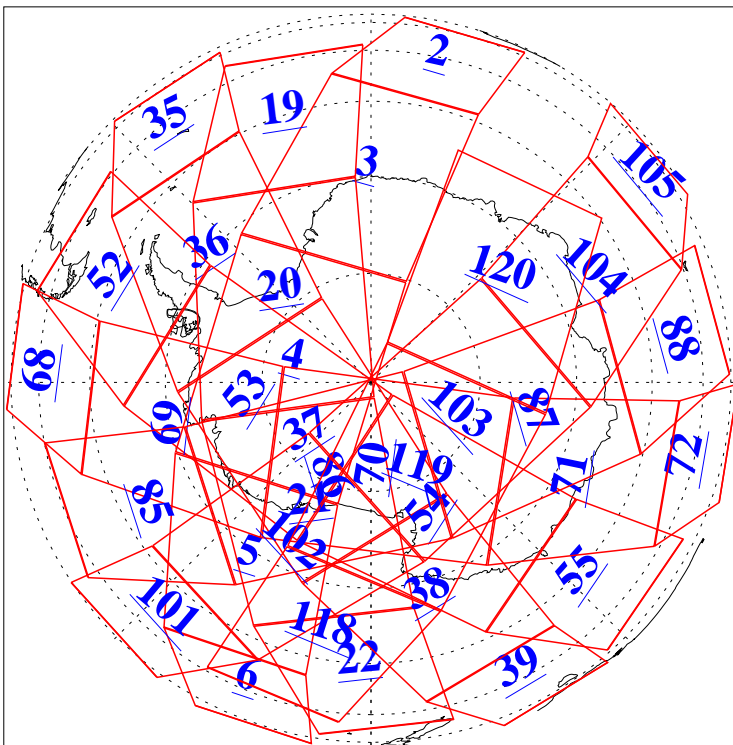

L1B Availability
AMSU Granules: 239
HSB Granules: 0
AIRS Granules: 240

28 Dec 2019
DoY 362
Aqua Day 6447
Granules: 1 to 120

Granules: 121 to 240

Legend: AMSU Available, HSB Available, AIRS Available

L1B Availability
AMSU Granules: 239
HSB Granules: 0
AIRS Granules: 240

28 Dec 2019
DoY 362
Aqua Day 6447

Ascending Granules

Descending Granules

Legend: AMSU Available, HSB Available, AIRS Available

L1B Availability
 AMSU Granules: 239
 HSB Granules: 0
 AIRS Granules: 240

28 Dec 2019
 DoY 362
 Aqua Day 6447

Northern Hemisphere Granules

Southern Hemisphere Granules

Legend: AMSU Available, HSB Available, AIRS Available