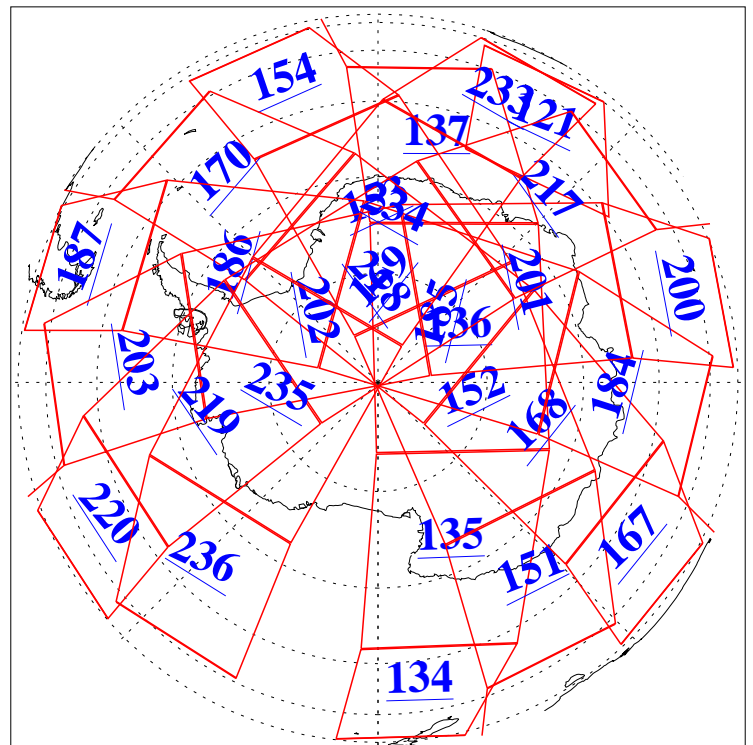

28 Dec 2019
DoY 362
Aqua Day 6447

Ascending Granules

Descending Granules

Legend: AMSU Available, HSB Available, AIRS Available

L1B Availability
 AMSU Granules: 239
 HSB Granules: 0
 AIRS Granules: 240

28 Dec 2019
 DoY 362
 Aqua Day 6447

Northern Hemisphere Granules

Southern Hemisphere Granules

Legend: AMSU Available, HSB Available, AIRS Available