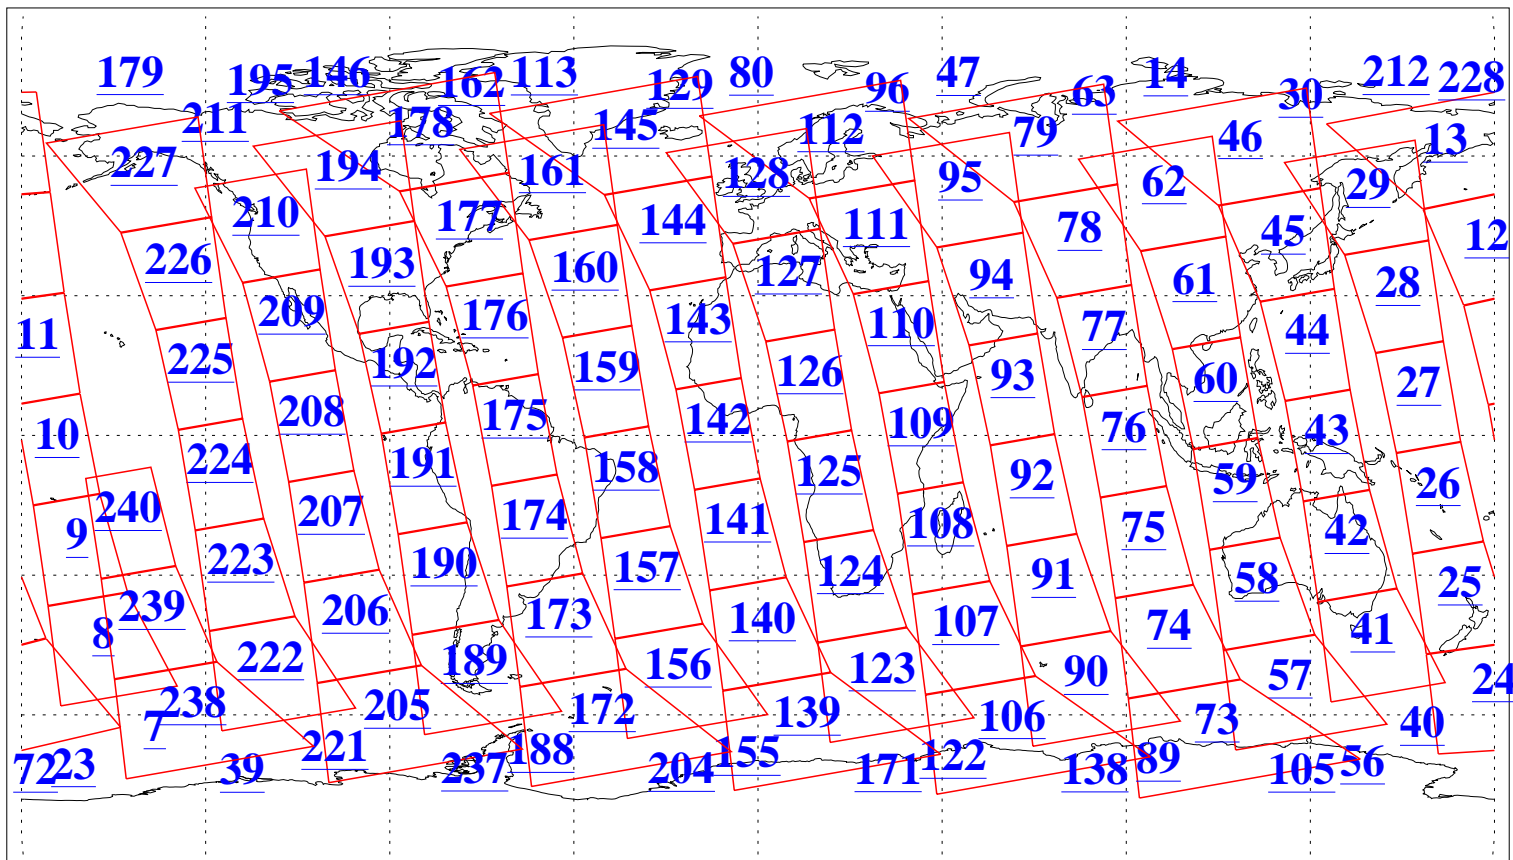

L1B Availability
AMSU Granules: 240
HSB Granules: 0
AIRS Granules: 240

26 Dec 2019
DoY 360
Aqua Day 6445
Granules: 1 to 120

Granules: 121 to 240

Legend: AMSU Available, HSB Available, AIRS Available

L1B Availability
AMSU Granules: 240
HSB Granules: 0
AIRS Granules: 240

26 Dec 2019
DoY 360
Aqua Day 6445

Ascending Granules

Descending Granules

Legend: AMSU Available, HSB Available, AIRS Available

L1B Availability
 AMSU Granules: 240
 HSB Granules: 0
 AIRS Granules: 240

26 Dec 2019
 DoY 360
 Aqua Day 6445

Northern Hemisphere Granules

Southern Hemisphere Granules

Legend: AMSU Available, HSB Available, AIRS Available