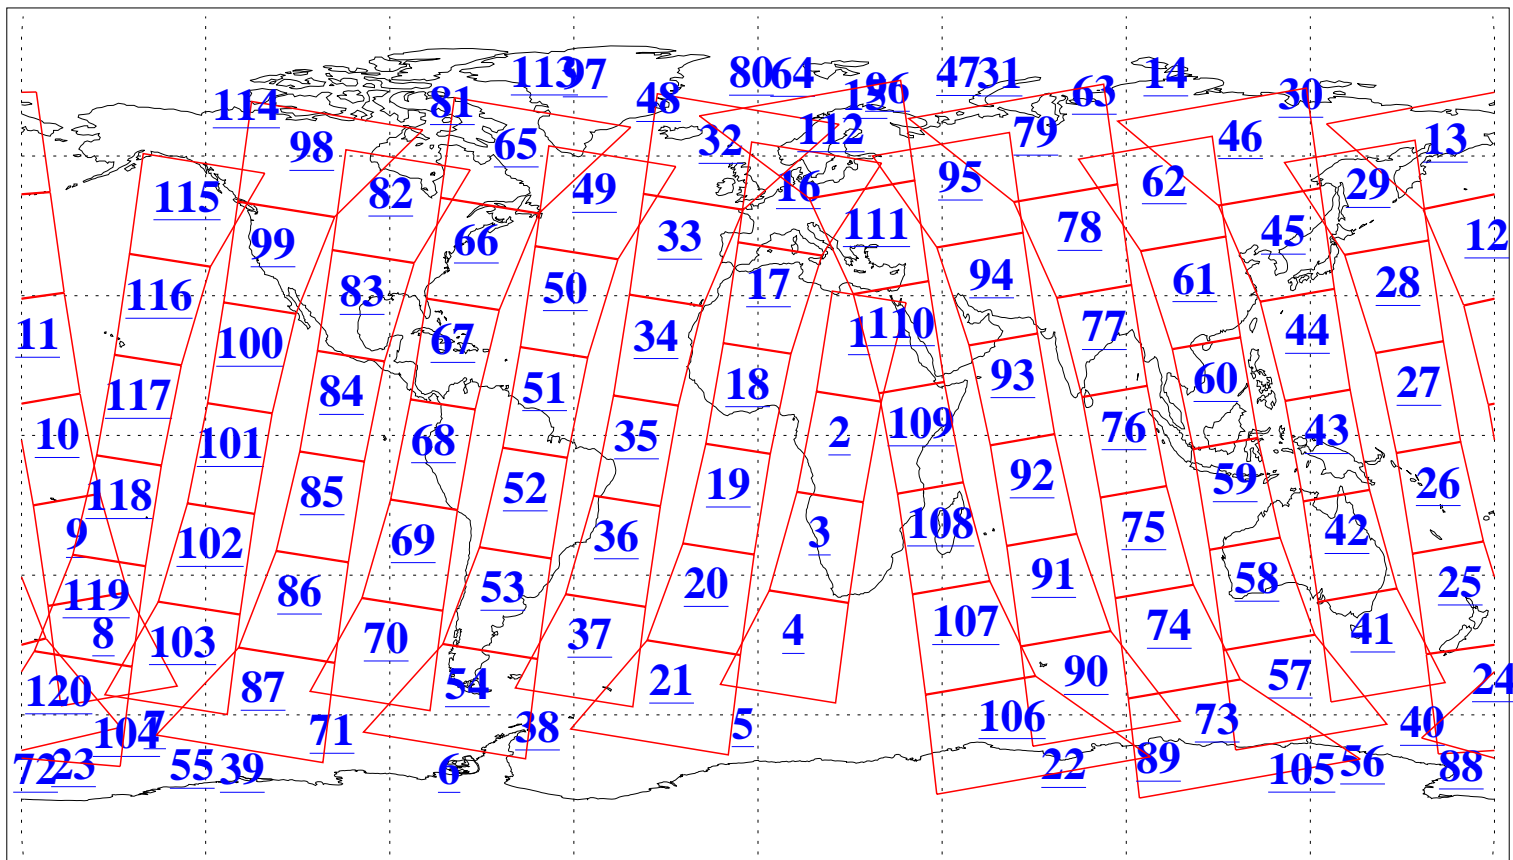

L1B Availability
AMSU Granules: 240
HSB Granules: 0
AIRS Granules: 240

26 Dec 2019
DoY 360
Aqua Day 6445
Granules: 1 to 120

Granules: 121 to 240

Legend: AMSU Available, HSB Available, AIRS Available

L1B Availability
AMSU Granules: 240
HSB Granules: 0
AIRS Granules: 240

26 Dec 2019
DoY 360
Aqua Day 6445

Ascending Granules

Descending Granules

Legend: AMSU Available, HSB Available, AIRS Available

L1B Availability
 AMSU Granules: 240
 HSB Granules: 0
 AIRS Granules: 240

26 Dec 2019
 DoY 360
 Aqua Day 6445

Northern Hemisphere Granules

Southern Hemisphere Granules

Legend: AMSU Available, HSB Available, AIRS Available