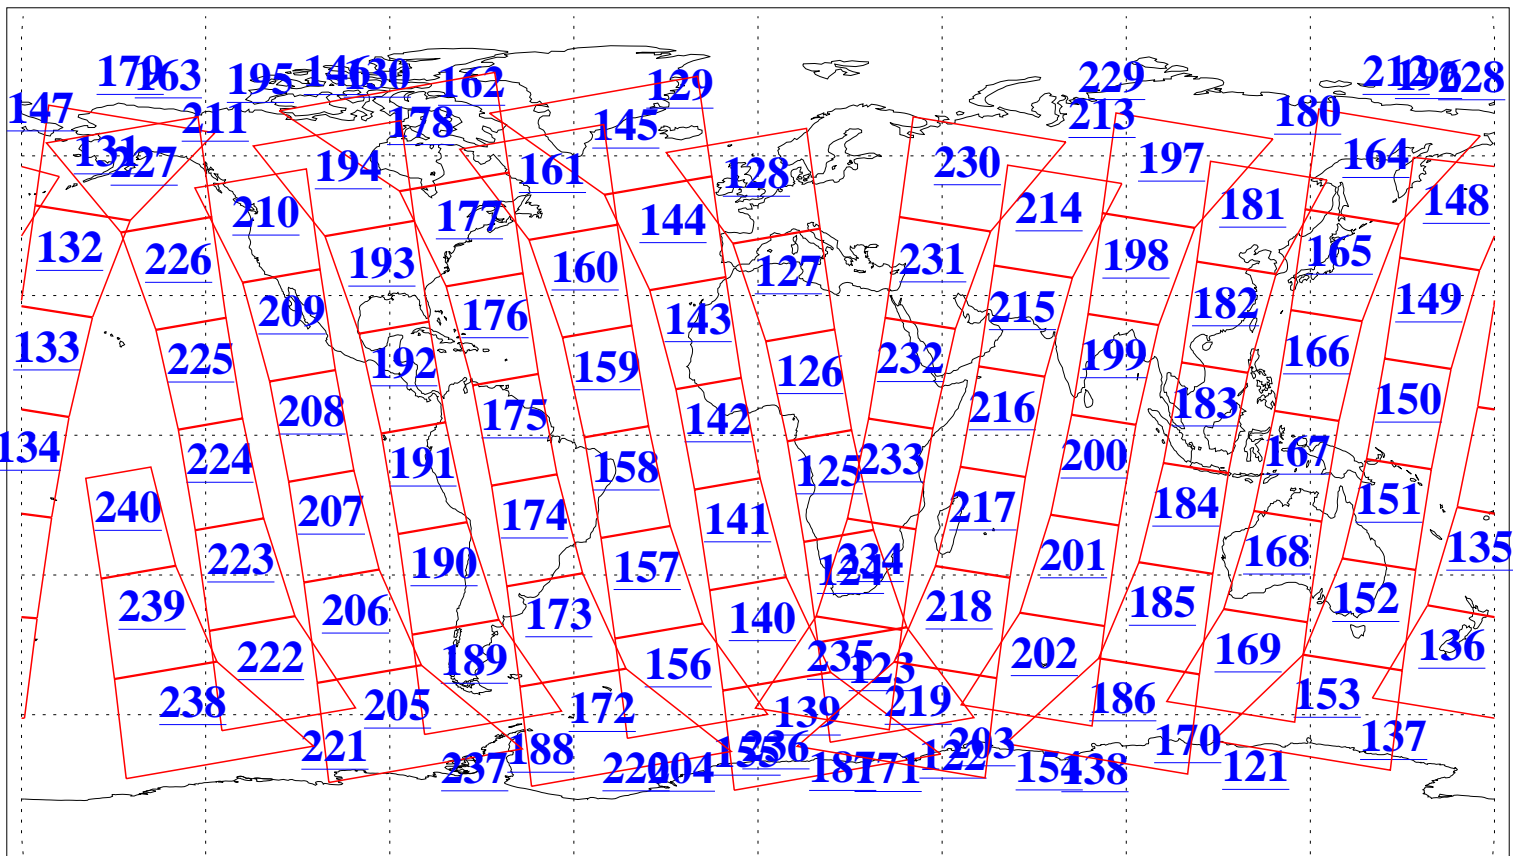

L1B Availability
AMSU Granules: 240
HSB Granules: 0
AIRS Granules: 240

26 Dec 2019
DoY 360
Aqua Day 6445
Granules: 1 to 120

Granules: 121 to 240

Legend: AMSU Available, HSB Available, AIRS Available

L1B Availability
AMSU Granules: 240
HSB Granules: 0
AIRS Granules: 240

26 Dec 2019
DoY 360
Aqua Day 6445

Ascending Granules

Descending Granules

Legend: AMSU Available, HSB Available, AIRS Available

L1B Availability
 AMSU Granules: 240
 HSB Granules: 0
 AIRS Granules: 240

26 Dec 2019
 DoY 360
 Aqua Day 6445

Northern Hemisphere Granules

Southern Hemisphere Granules

Legend: AMSU Available, HSB Available, AIRS Available