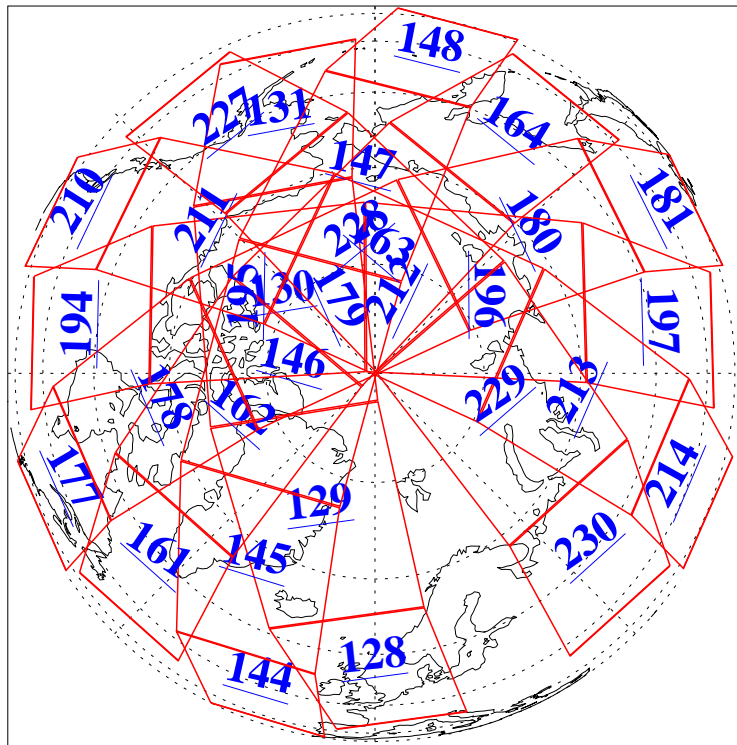

26 Dec 2019
DoY 360
Aqua Day 6445

Ascending Granules

Descending Granules

Legend: AMSU Available, HSB Available, AIRS Available

L1B Availability
 AMSU Granules: 240
 HSB Granules: 0
 AIRS Granules: 240

26 Dec 2019
 DoY 360
 Aqua Day 6445

Northern Hemisphere Granules

Southern Hemisphere Granules

Legend: AMSU Available, HSB Available, AIRS Available