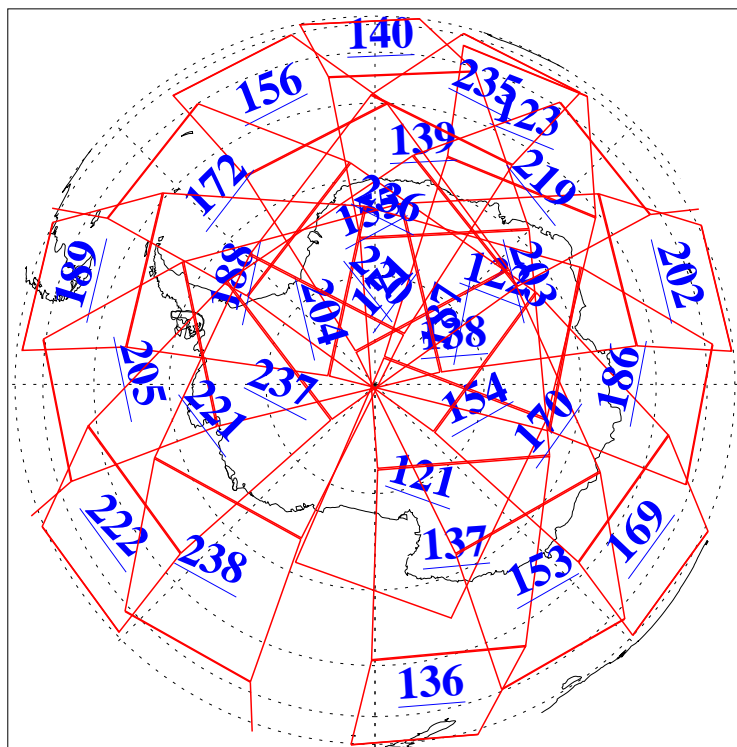

26 Dec 2019
DoY 360
Aqua Day 6445

Ascending Granules

Descending Granules

Legend: AMSU Available, HSB Available, AIRS Available

L1B Availability
 AMSU Granules: 240
 HSB Granules: 0
 AIRS Granules: 240

26 Dec 2019
 DoY 360
 Aqua Day 6445

Northern Hemisphere Granules

Southern Hemisphere Granules

Legend: AMSU Available, HSB Available, AIRS Available