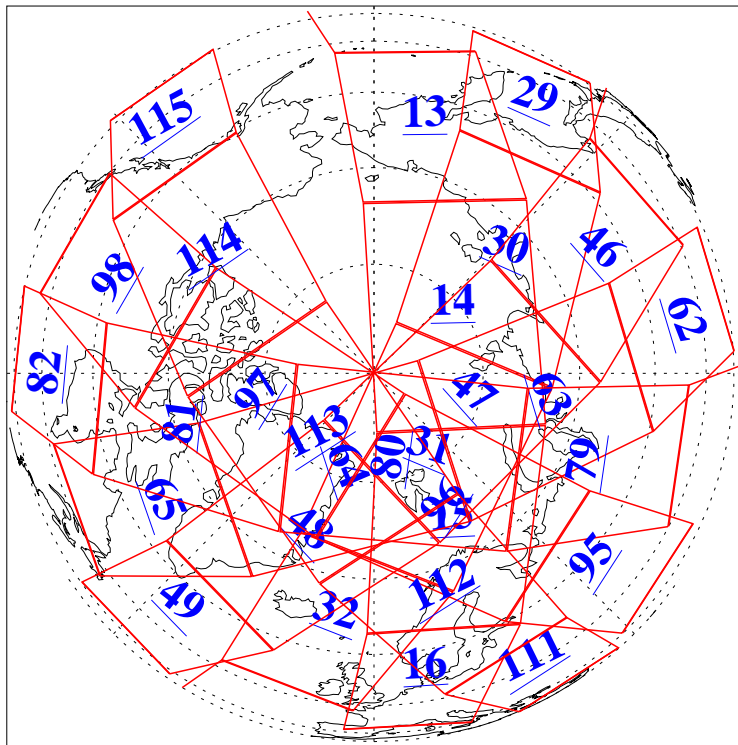

L1B Availability
AMSU Granules: 240
HSB Granules: 0
AIRS Granules: 240

26 Dec 2019
DoY 360
Aqua Day 6445
Granules: 1 to 120

Granules: 121 to 240

Legend: AMSU Available, HSB Available, AIRS Available

L1B Availability
AMSU Granules: 240
HSB Granules: 0
AIRS Granules: 240

26 Dec 2019
DoY 360
Aqua Day 6445

Ascending Granules

Descending Granules

Legend: AMSU Available, HSB Available, AIRS Available

L1B Availability
 AMSU Granules: 240
 HSB Granules: 0
 AIRS Granules: 240

26 Dec 2019
 DoY 360
 Aqua Day 6445

Northern Hemisphere Granules

Southern Hemisphere Granules

Legend: AMSU Available, HSB Available, AIRS Available