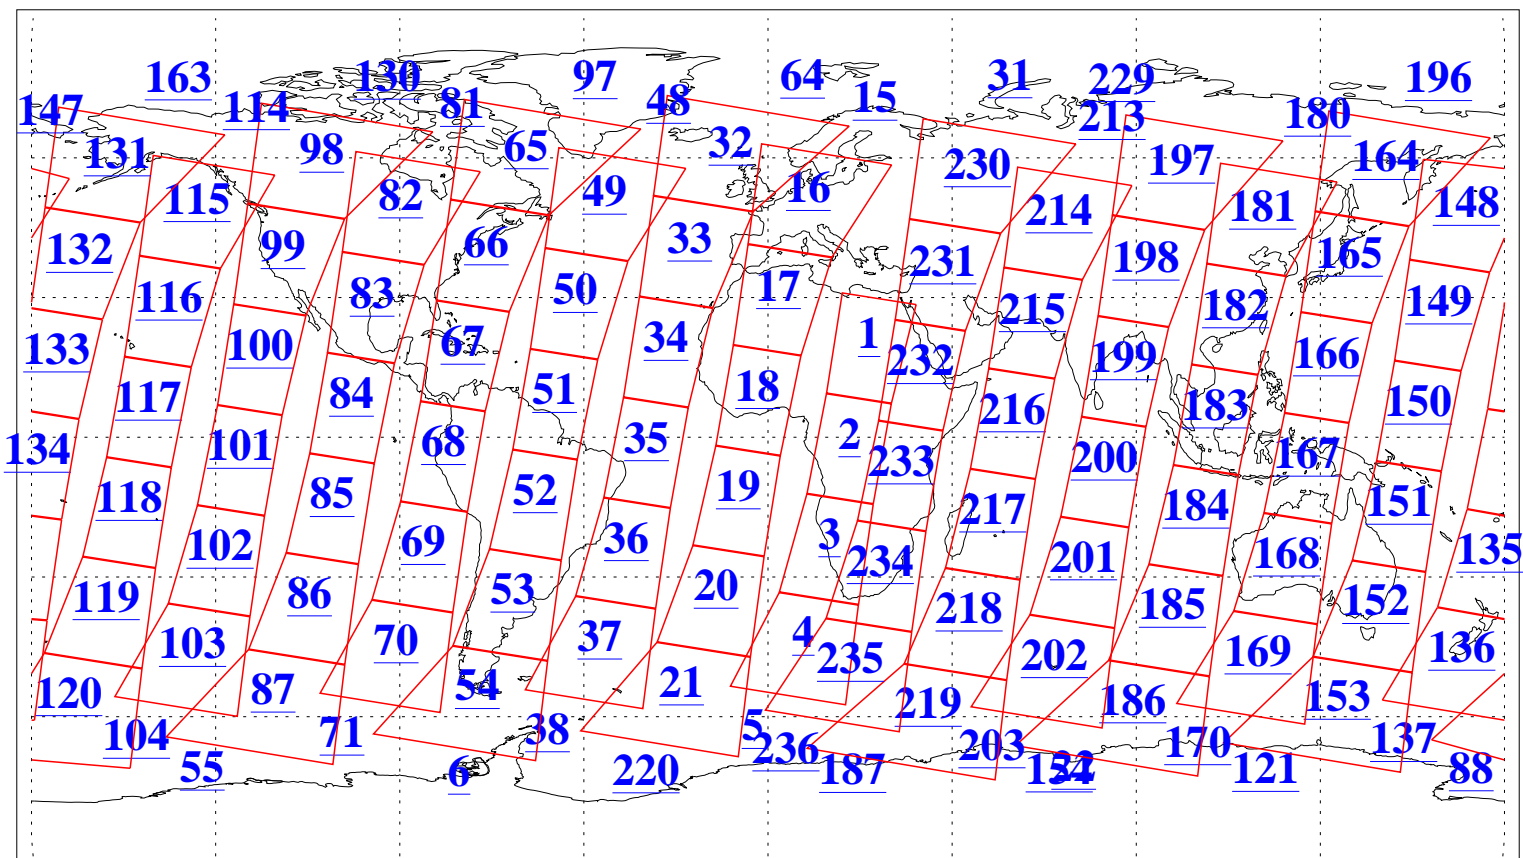

L1B Availability
AMSU Granules: 240
HSB Granules: 0
AIRS Granules: 240

26 Dec 2019
DoY 360
Aqua Day 6445
Granules: 1 to 120

Granules: 121 to 240

Legend: AMSU Available, HSB Available, AIRS Available

L1B Availability
AMSU Granules: 240
HSB Granules: 0
AIRS Granules: 240

26 Dec 2019
DoY 360
Aqua Day 6445

Ascending Granules

Descending Granules

Legend: AMSU Available, HSB Available, AIRS Available

L1B Availability
 AMSU Granules: 240
 HSB Granules: 0
 AIRS Granules: 240

26 Dec 2019
 DoY 360
 Aqua Day 6445

Northern Hemisphere Granules

Southern Hemisphere Granules

Legend: AMSU Available, HSB Available, AIRS Available