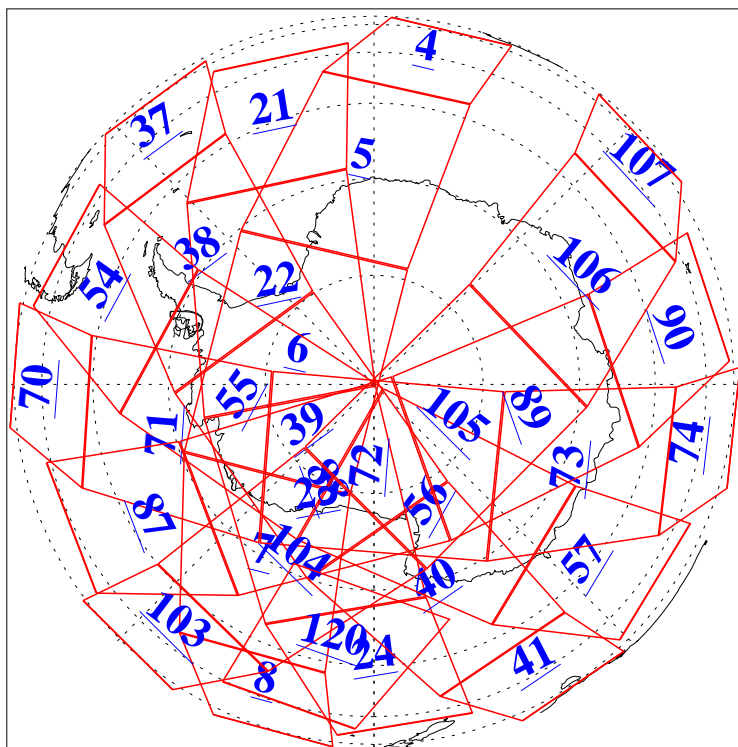

L1B Availability
AMSU Granules: 240
HSB Granules: 0
AIRS Granules: 240

26 Dec 2019
DoY 360
Aqua Day 6445
Granules: 1 to 120

Granules: 121 to 240

Legend: AMSU Available, HSB Available, AIRS Available

L1B Availability
AMSU Granules: 240
HSB Granules: 0
AIRS Granules: 240

26 Dec 2019
DoY 360
Aqua Day 6445

Ascending Granules

Descending Granules

Legend: AMSU Available, HSB Available, AIRS Available

L1B Availability
 AMSU Granules: 240
 HSB Granules: 0
 AIRS Granules: 240

26 Dec 2019
 DoY 360
 Aqua Day 6445

Northern Hemisphere Granules

Southern Hemisphere Granules

Legend: AMSU Available, HSB Available, AIRS Available