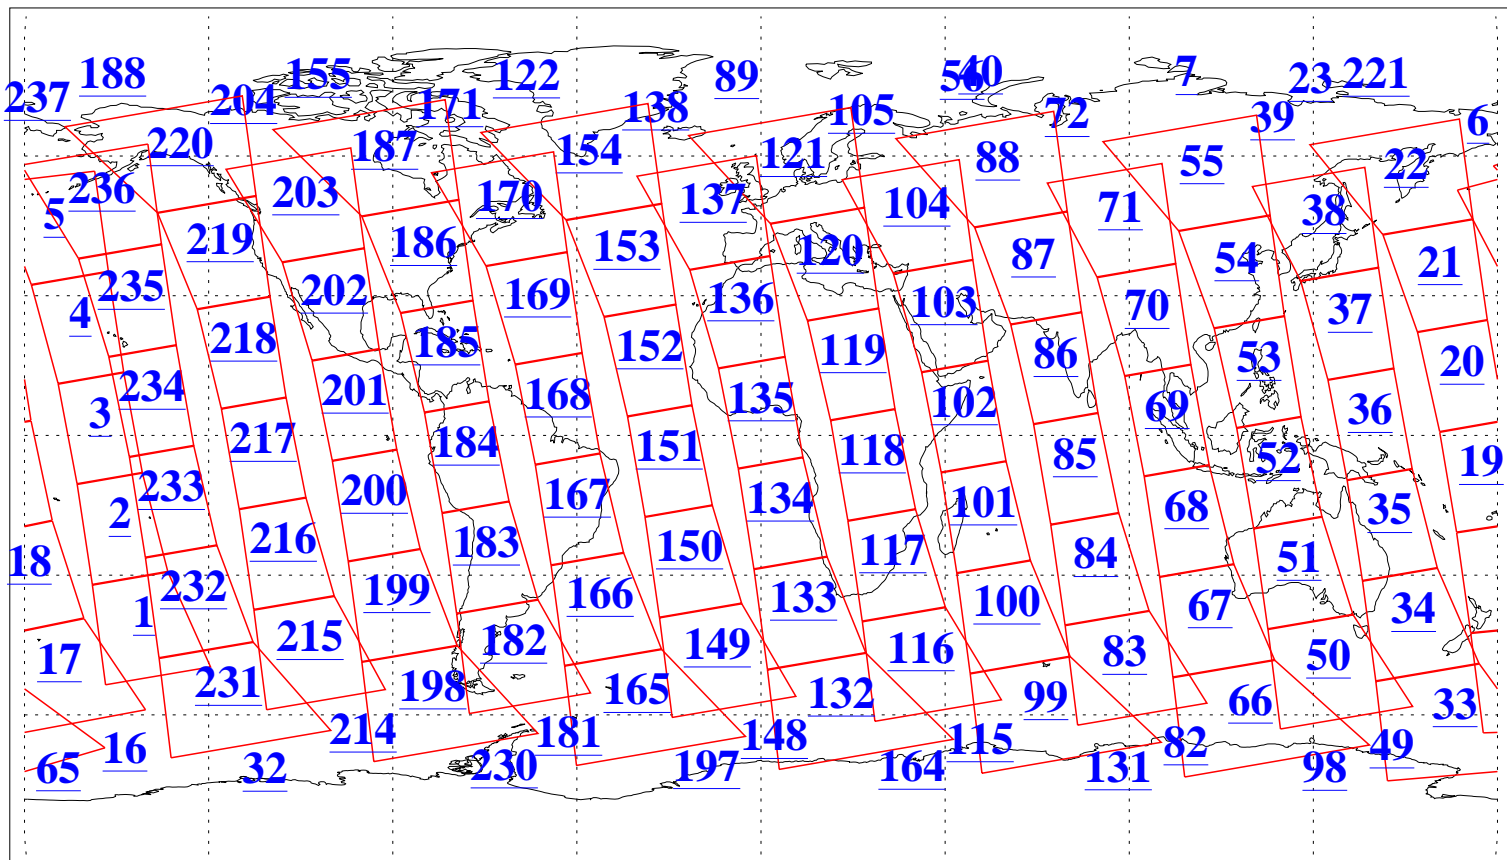

L1B Availability
AMSU Granules: 240
HSB Granules: 0
AIRS Granules: 240

25 Dec 2019
DoY 359
Aqua Day 6444
Granules: 1 to 120

Granules: 121 to 240

Legend: AMSU Available, HSB Available, AIRS Available

L1B Availability
AMSU Granules: 240
HSB Granules: 0
AIRS Granules: 240

25 Dec 2019
DoY 359
Aqua Day 6444

Ascending Granules

Descending Granules

Legend: AMSU Available, HSB Available, AIRS Available

L1B Availability
 AMSU Granules: 240
 HSB Granules: 0
 AIRS Granules: 240

25 Dec 2019
 DoY 359
 Aqua Day 6444

Northern Hemisphere Granules

Southern Hemisphere Granules

Legend: AMSU Available, HSB Available, AIRS Available