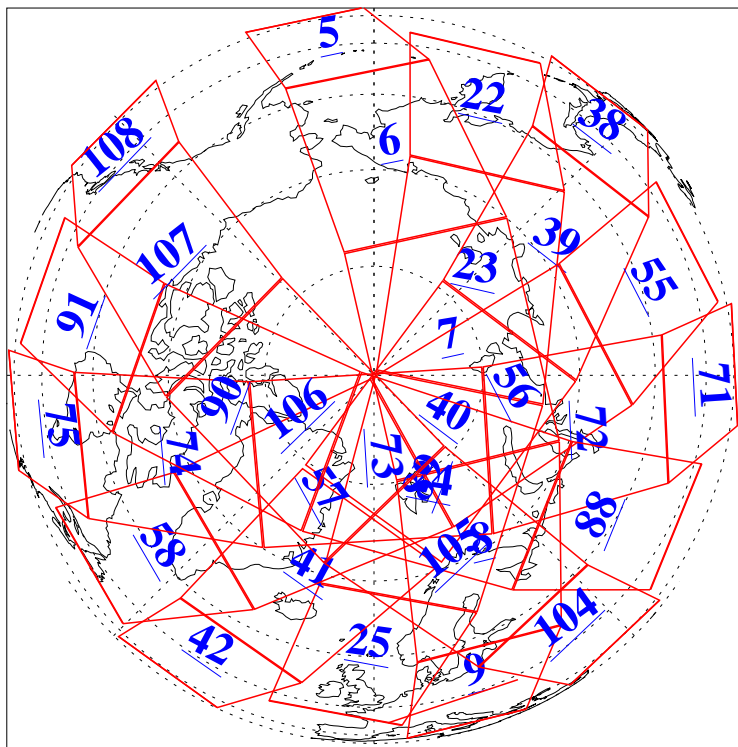

L1B Availability
AMSU Granules: 240
HSB Granules: 0
AIRS Granules: 240

25 Dec 2019
DoY 359
Aqua Day 6444
Granules: 1 to 120

Granules: 121 to 240

Legend: AMSU Available, HSB Available, AIRS Available

L1B Availability
AMSU Granules: 240
HSB Granules: 0
AIRS Granules: 240

25 Dec 2019
DoY 359
Aqua Day 6444

Ascending Granules

Descending Granules

Legend: AMSU Available, HSB Available, AIRS Available

L1B Availability
 AMSU Granules: 240
 HSB Granules: 0
 AIRS Granules: 240

25 Dec 2019
 DoY 359
 Aqua Day 6444

Northern Hemisphere Granules

Southern Hemisphere Granules

Legend: AMSU Available, HSB Available, AIRS Available