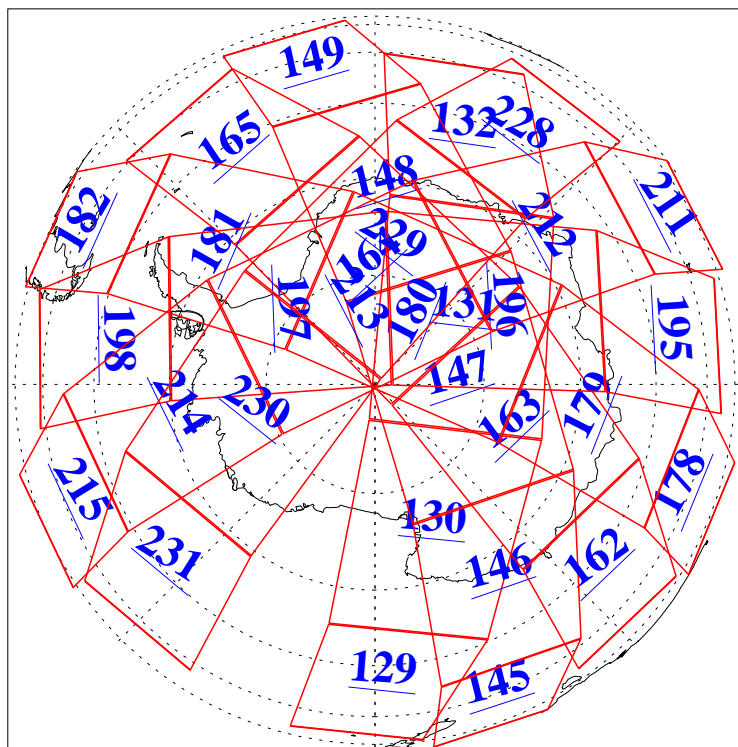

25 Dec 2019
DoY 359
Aqua Day 6444

Ascending Granules

Descending Granules

Legend: AMSU Available, HSB Available, AIRS Available

L1B Availability
 AMSU Granules: 240
 HSB Granules: 0
 AIRS Granules: 240

25 Dec 2019
 DoY 359
 Aqua Day 6444

Northern Hemisphere Granules

Southern Hemisphere Granules

Legend: AMSU Available, HSB Available, AIRS Available