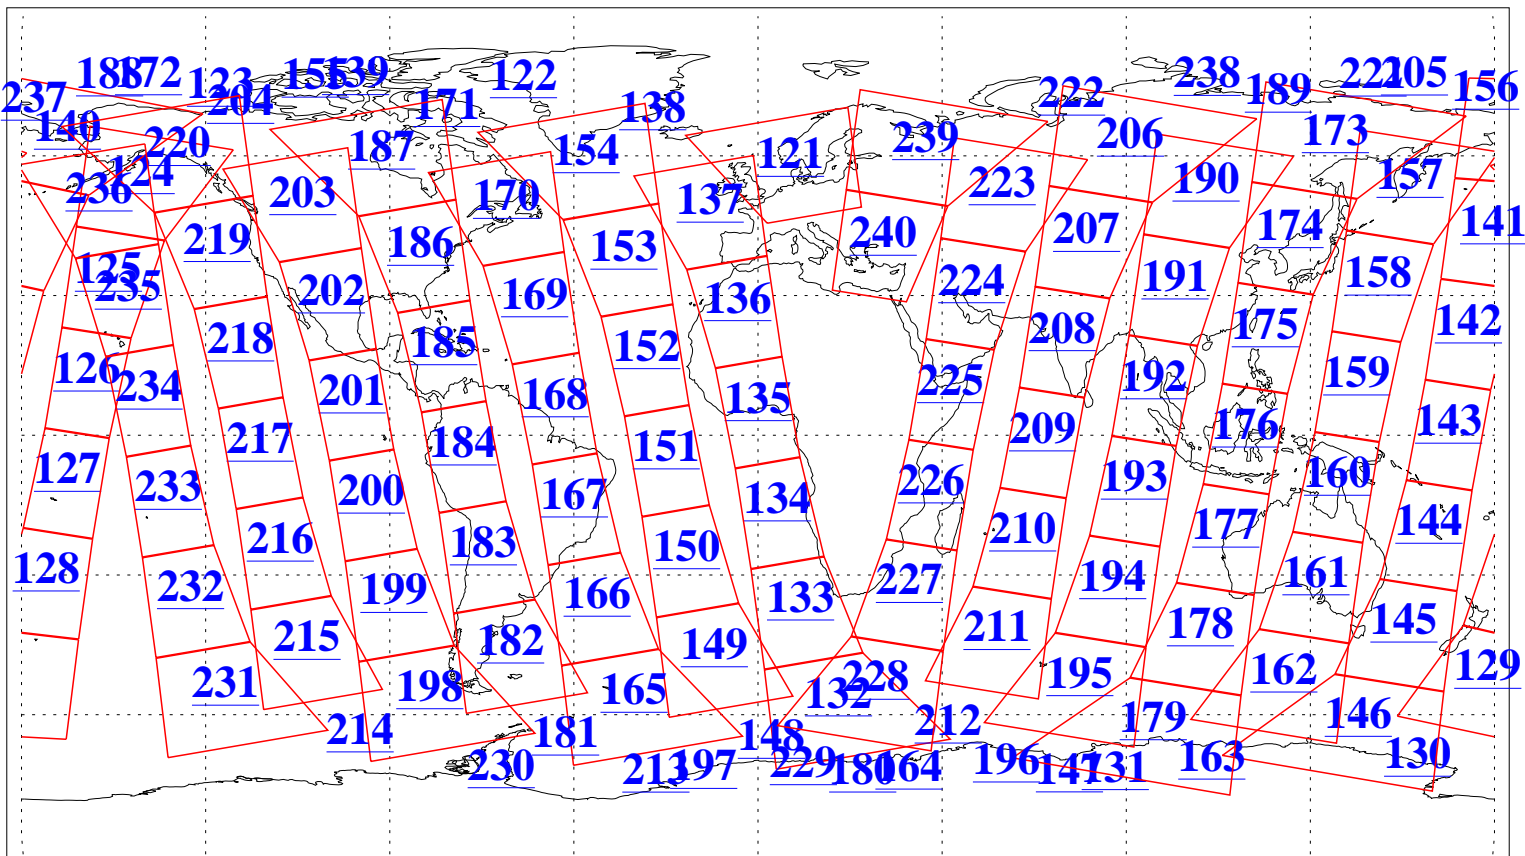

L1B Availability
AMSU Granules: 240
HSB Granules: 0
AIRS Granules: 240

25 Dec 2019
DoY 359
Aqua Day 6444
Granules: 1 to 120

Granules: 121 to 240

Legend: AMSU Available, HSB Available, AIRS Available

L1B Availability
AMSU Granules: 240
HSB Granules: 0
AIRS Granules: 240

25 Dec 2019
DoY 359
Aqua Day 6444

Ascending Granules

Descending Granules

Legend: AMSU Available, HSB Available, AIRS Available

L1B Availability
 AMSU Granules: 240
 HSB Granules: 0
 AIRS Granules: 240

25 Dec 2019
 DoY 359
 Aqua Day 6444

Northern Hemisphere Granules

Southern Hemisphere Granules

Legend: AMSU Available, HSB Available, AIRS Available