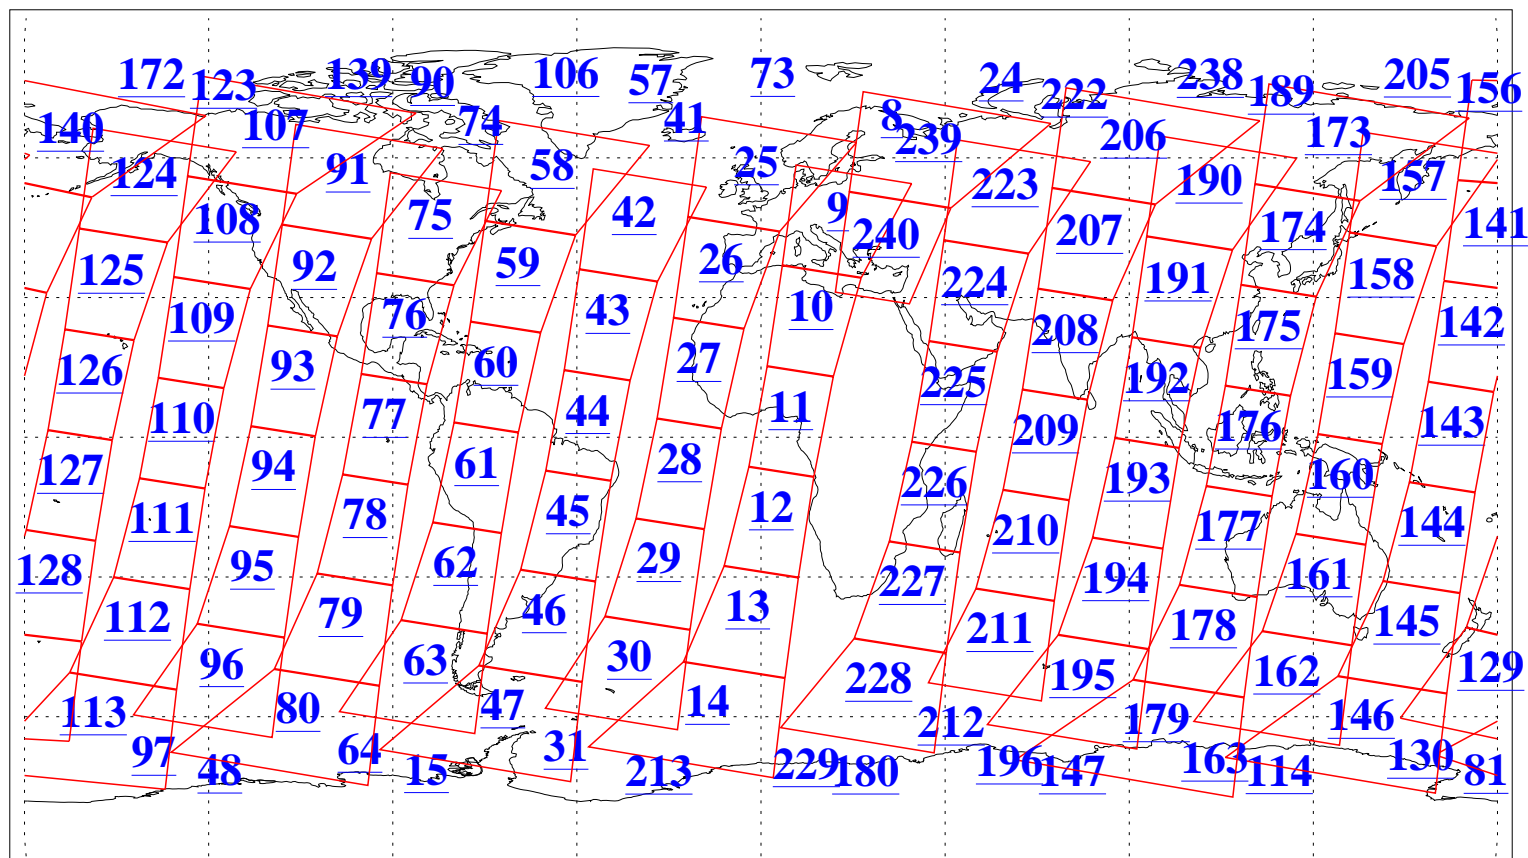

L1B Availability
AMSU Granules: 240
HSB Granules: 0
AIRS Granules: 240

25 Dec 2019
DoY 359
Aqua Day 6444
Granules: 1 to 120

Granules: 121 to 240

Legend: AMSU Available, HSB Available, AIRS Available

L1B Availability
AMSU Granules: 240
HSB Granules: 0
AIRS Granules: 240

25 Dec 2019
DoY 359
Aqua Day 6444

Ascending Granules

Descending Granules

Legend: AMSU Available, HSB Available, AIRS Available

L1B Availability
 AMSU Granules: 240
 HSB Granules: 0
 AIRS Granules: 240

25 Dec 2019
 DoY 359
 Aqua Day 6444