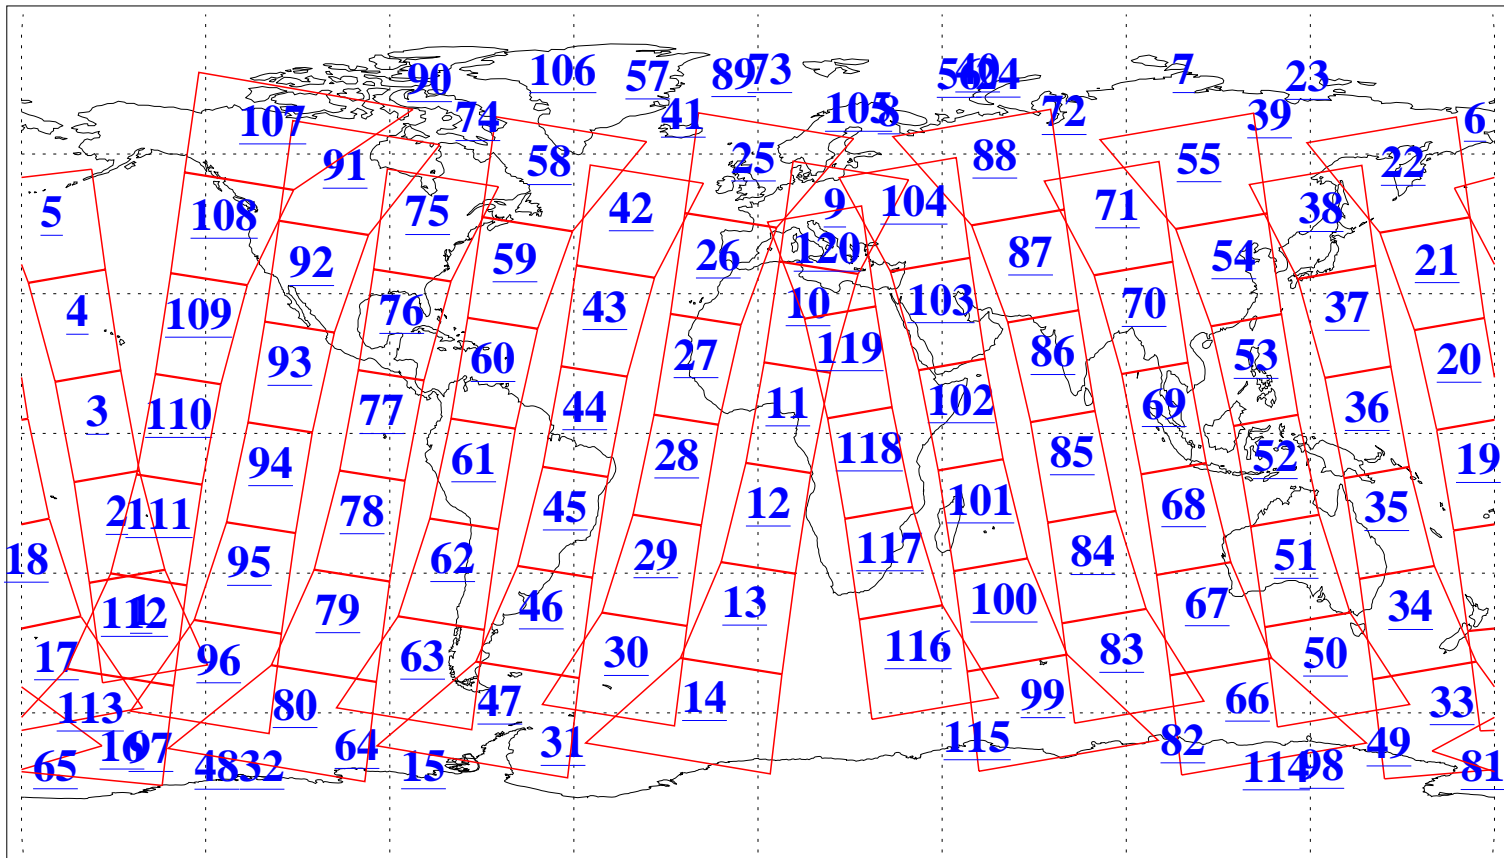

L1B Availability
AMSU Granules: 240
HSB Granules: 0
AIRS Granules: 240

25 Dec 2019
DoY 359
Aqua Day 6444
Granules: 1 to 120

Granules: 121 to 240

Legend: AMSU Available, HSB Available, AIRS Available

L1B Availability
AMSU Granules: 240
HSB Granules: 0
AIRS Granules: 240

25 Dec 2019
DoY 359
Aqua Day 6444

Ascending Granules

Descending Granules

Legend: AMSU Available, HSB Available, AIRS Available

L1B Availability
 AMSU Granules: 240
 HSB Granules: 0
 AIRS Granules: 240

25 Dec 2019
 DoY 359
 Aqua Day 6444

Northern Hemisphere Granules

Southern Hemisphere Granules

Legend: AMSU Available, HSB Available, AIRS Available