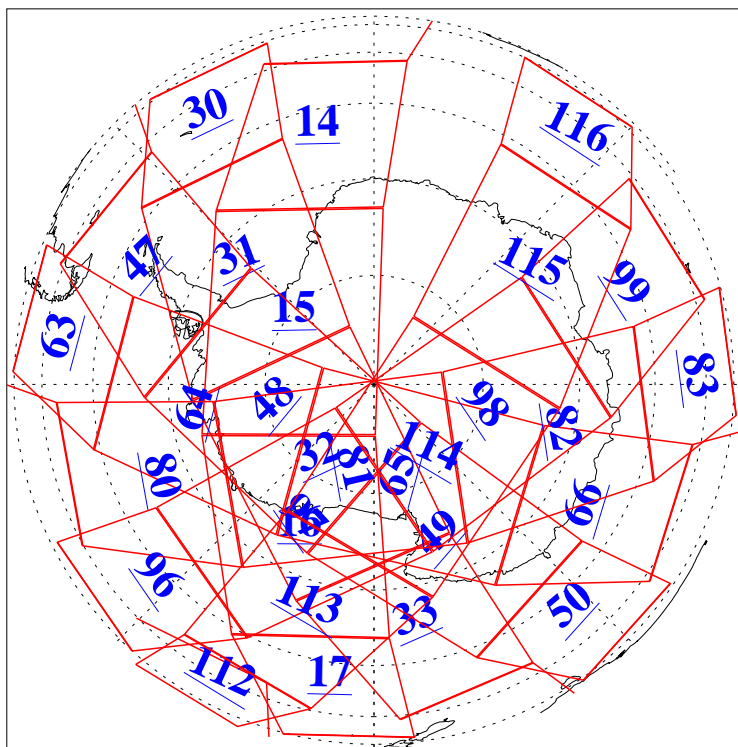

L1B Availability
AMSU Granules: 240
HSB Granules: 0
AIRS Granules: 240

25 Dec 2019
DoY 359
Aqua Day 6444
Granules: 1 to 120

Granules: 121 to 240

Legend: AMSU Available, HSB Available, AIRS Available

L1B Availability
AMSU Granules: 240
HSB Granules: 0
AIRS Granules: 240

25 Dec 2019
DoY 359
Aqua Day 6444

Ascending Granules

Descending Granules

Legend: AMSU Available, HSB Available, AIRS Available

L1B Availability
 AMSU Granules: 240
 HSB Granules: 0
 AIRS Granules: 240

25 Dec 2019
 DoY 359
 Aqua Day 6444

Northern Hemisphere Granules

Southern Hemisphere Granules

Legend: AMSU Available, HSB Available, AIRS Available