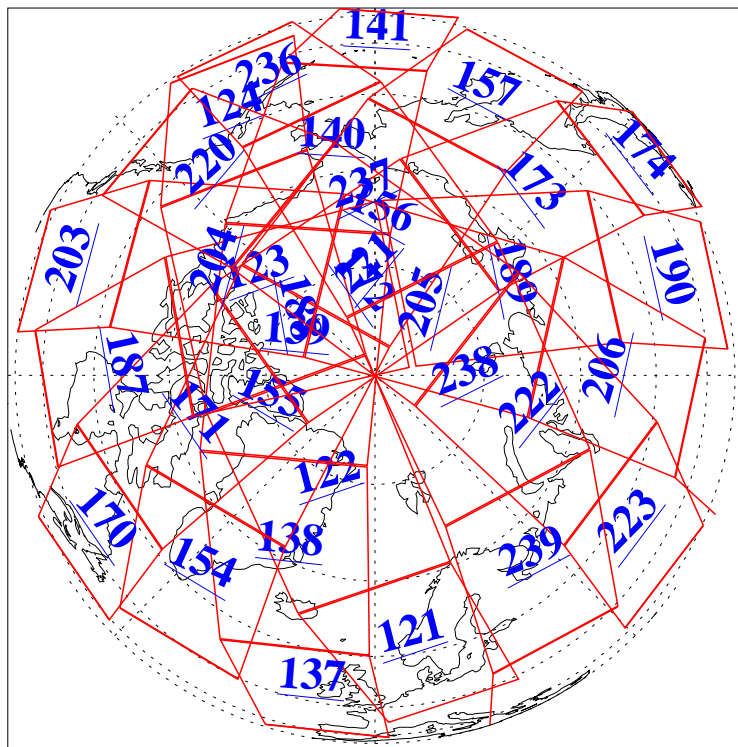

25 Dec 2019
DoY 359
Aqua Day 6444

Ascending Granules

Descending Granules

Legend: AMSU Available, HSB Available, AIRS Available

L1B Availability
 AMSU Granules: 240
 HSB Granules: 0
 AIRS Granules: 240

25 Dec 2019
 DoY 359
 Aqua Day 6444

Northern Hemisphere Granules

Southern Hemisphere Granules

Legend: AMSU Available, HSB Available, AIRS Available