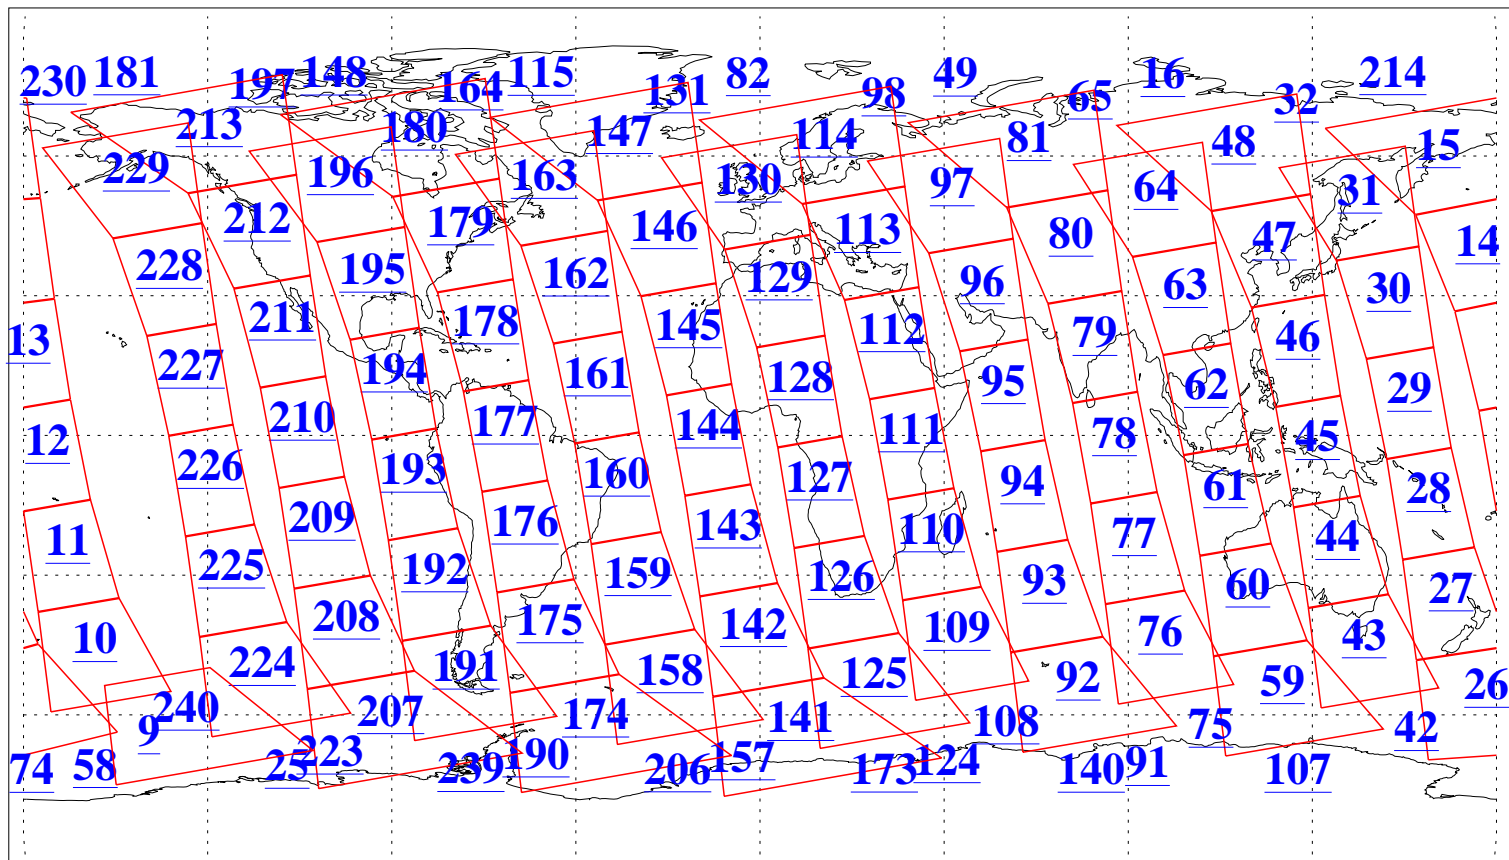

L1B Availability
AMSU Granules: 240
HSB Granules: 0
AIRS Granules: 240

24 Dec 2019
DoY 358
Aqua Day 6443
Granules: 1 to 120

Granules: 121 to 240

Legend: AMSU Available, HSB Available, AIRS Available

L1B Availability
AMSU Granules: 240
HSB Granules: 0
AIRS Granules: 240

24 Dec 2019
DoY 358
Aqua Day 6443

Ascending Granules

Descending Granules

Legend: AMSU Available, HSB Available, AIRS Available

L1B Availability
 AMSU Granules: 240
 HSB Granules: 0
 AIRS Granules: 240

24 Dec 2019
 DoY 358
 Aqua Day 6443

Northern Hemisphere Granules

Southern Hemisphere Granules

Legend: AMSU Available, HSB Available, AIRS Available