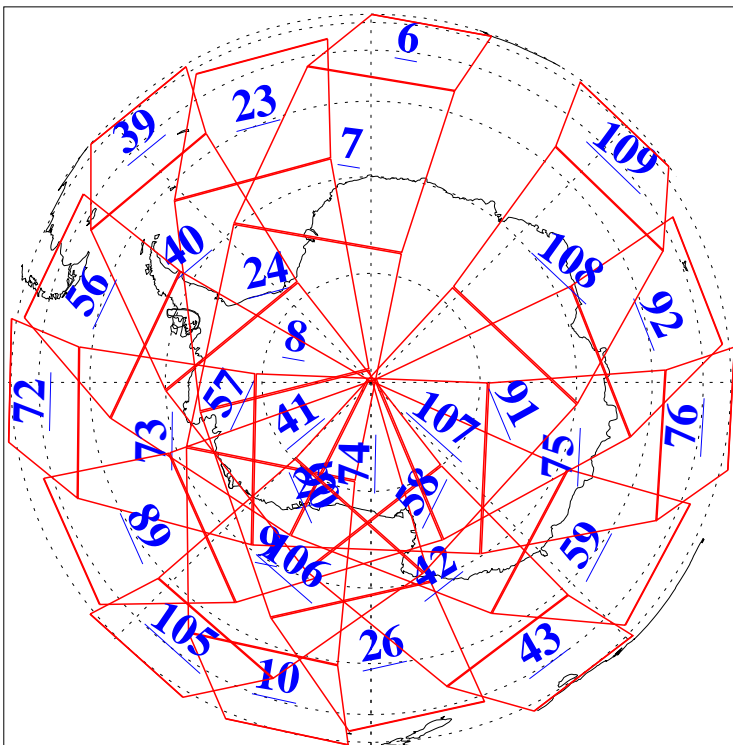

L1B Availability
AMSU Granules: 240
HSB Granules: 0
AIRS Granules: 240

24 Dec 2019
DoY 358
Aqua Day 6443
Granules: 1 to 120

Granules: 121 to 240

Legend: AMSU Available, HSB Available, AIRS Available

L1B Availability
AMSU Granules: 240
HSB Granules: 0
AIRS Granules: 240

24 Dec 2019
DoY 358
Aqua Day 6443

Ascending Granules

Descending Granules

Legend: AMSU Available, HSB Available, AIRS Available

L1B Availability
 AMSU Granules: 240
 HSB Granules: 0
 AIRS Granules: 240

24 Dec 2019
 DoY 358
 Aqua Day 6443

Northern Hemisphere Granules

Southern Hemisphere Granules

Legend: AMSU Available, HSB Available, AIRS Available