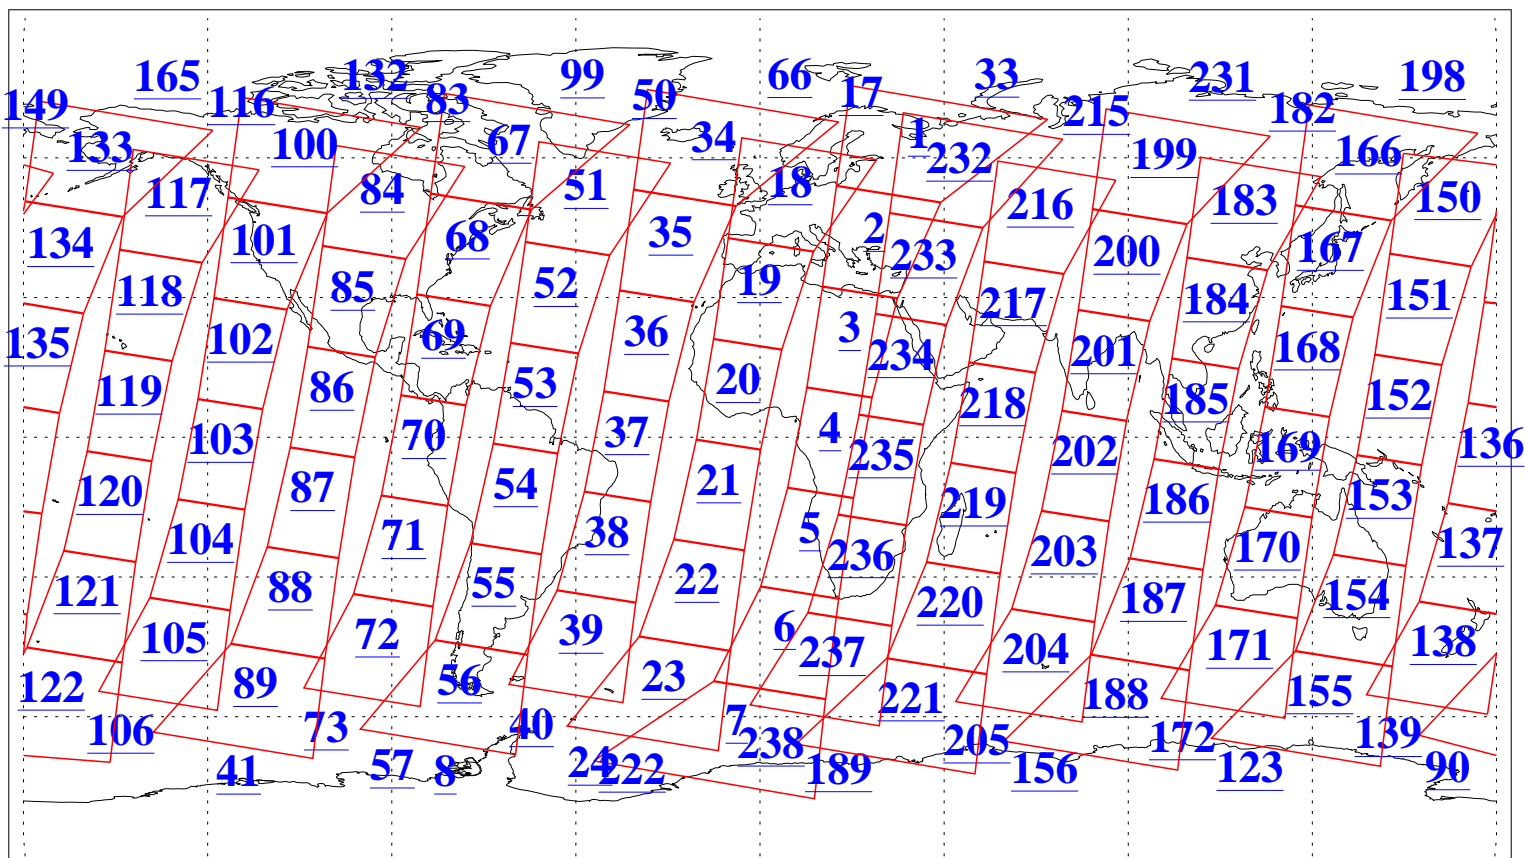

L1B Availability
AMSU Granules: 240
HSB Granules: 0
AIRS Granules: 240

24 Dec 2019
DoY 358
Aqua Day 6443
Granules: 1 to 120

Granules: 121 to 240

Legend: AMSU Available, HSB Available, AIRS Available

L1B Availability
AMSU Granules: 240
HSB Granules: 0
AIRS Granules: 240

24 Dec 2019
DoY 358
Aqua Day 6443

Ascending Granules

Descending Granules

Legend: AMSU Available, HSB Available, AIRS Available

L1B Availability
 AMSU Granules: 240
 HSB Granules: 0
 AIRS Granules: 240

24 Dec 2019
 DoY 358
 Aqua Day 6443

Northern Hemisphere Granules

Southern Hemisphere Granules

Legend: AMSU Available, HSB Available, AIRS Available