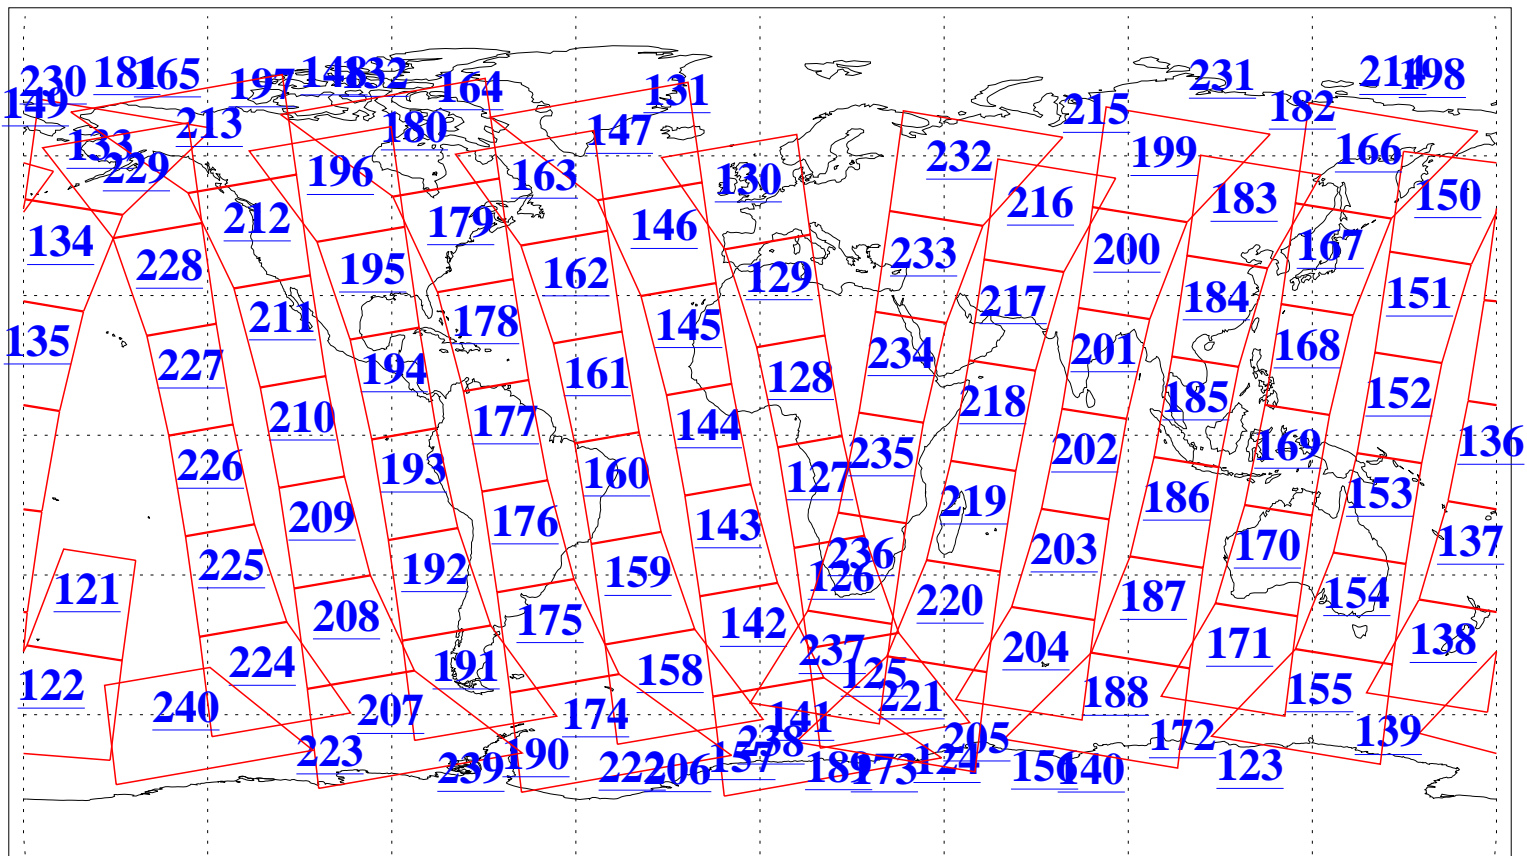

L1B Availability
AMSU Granules: 240
HSB Granules: 0
AIRS Granules: 240

24 Dec 2019
DoY 358
Aqua Day 6443
Granules: 1 to 120

Granules: 121 to 240

Legend: AMSU Available, HSB Available, AIRS Available

L1B Availability
AMSU Granules: 240
HSB Granules: 0
AIRS Granules: 240

24 Dec 2019
DoY 358
Aqua Day 6443

Ascending Granules

Descending Granules

Legend: AMSU Available, HSB Available, AIRS Available

L1B Availability
 AMSU Granules: 240
 HSB Granules: 0
 AIRS Granules: 240

24 Dec 2019
 DoY 358
 Aqua Day 6443

Northern Hemisphere Granules

Southern Hemisphere Granules

Legend: AMSU Available, HSB Available, AIRS Available