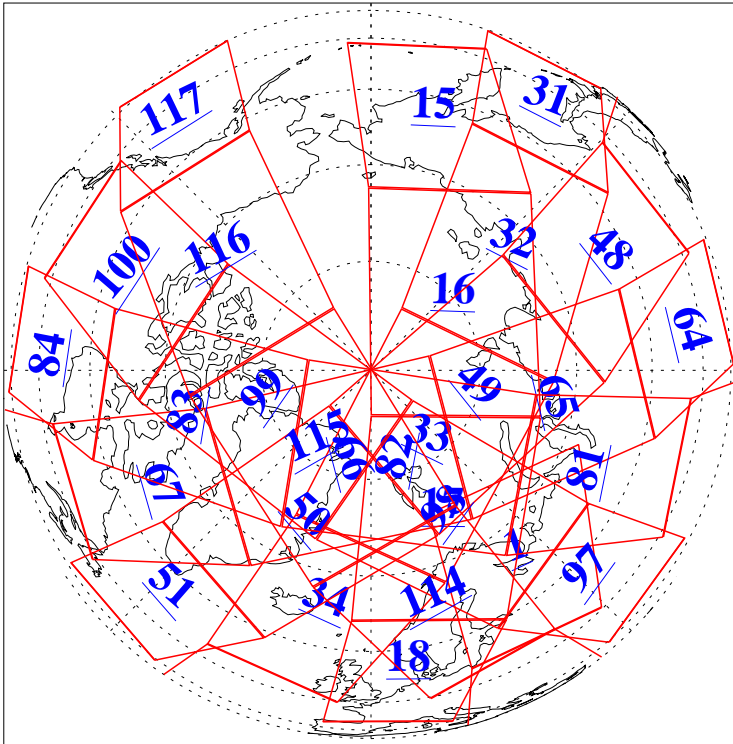

L1B Availability
AMSU Granules: 240
HSB Granules: 0
AIRS Granules: 240

24 Dec 2019
DoY 358
Aqua Day 6443
Granules: 1 to 120

Granules: 121 to 240

Legend: AMSU Available, HSB Available, AIRS Available

L1B Availability
AMSU Granules: 240
HSB Granules: 0
AIRS Granules: 240

24 Dec 2019
DoY 358
Aqua Day 6443

Ascending Granules

Descending Granules

Legend: AMSU Available, HSB Available, AIRS Available

L1B Availability
 AMSU Granules: 240
 HSB Granules: 0
 AIRS Granules: 240

24 Dec 2019
 DoY 358
 Aqua Day 6443

Northern Hemisphere Granules

Southern Hemisphere Granules

Legend: AMSU Available, HSB Available, AIRS Available