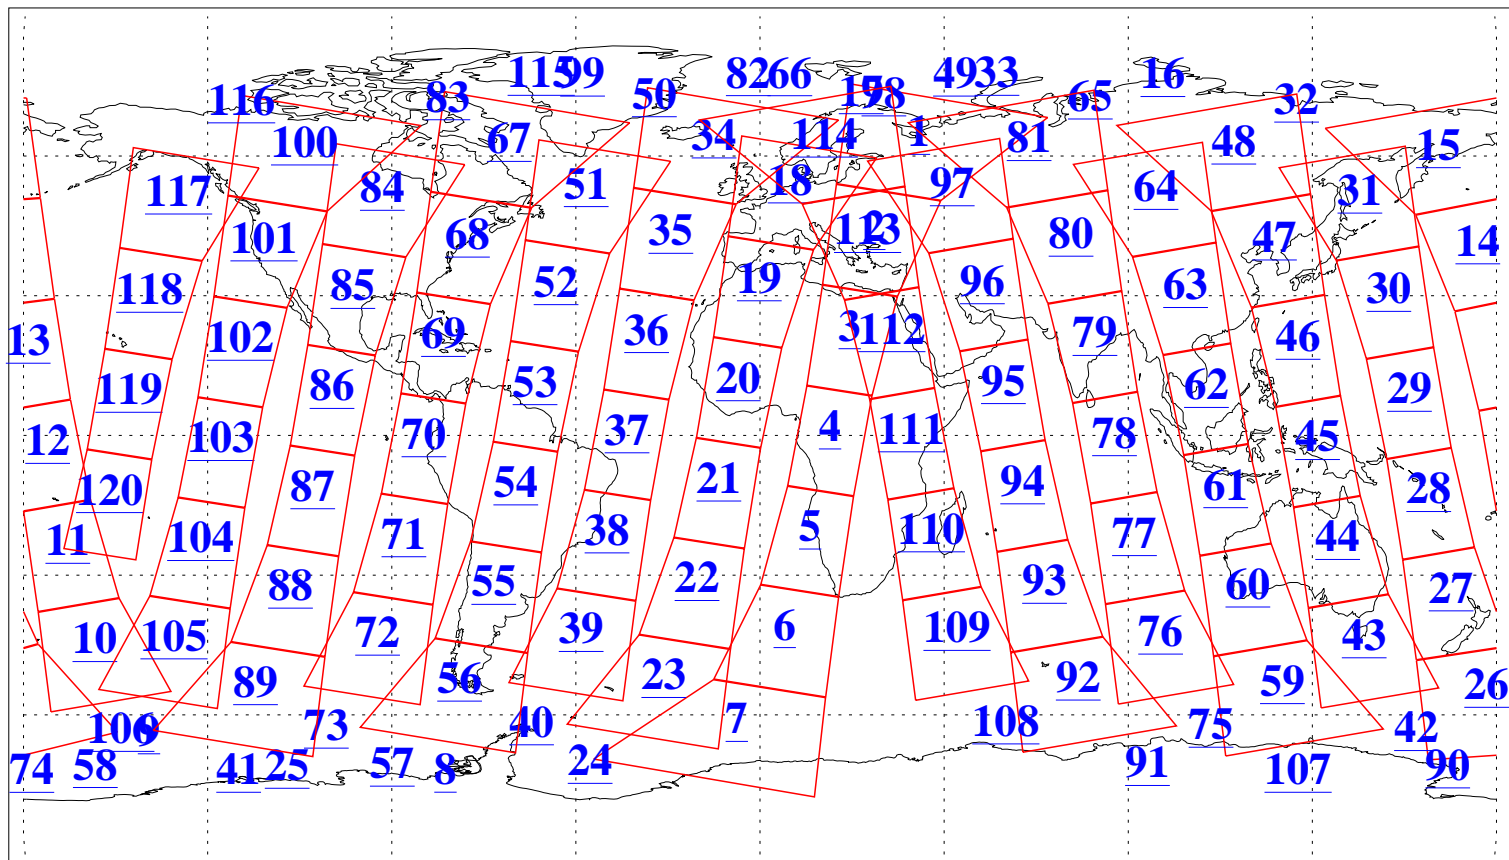

L1B Availability
AMSU Granules: 240
HSB Granules: 0
AIRS Granules: 240

24 Dec 2019
DoY 358
Aqua Day 6443
Granules: 1 to 120

Granules: 121 to 240

Legend: AMSU Available, HSB Available, AIRS Available

L1B Availability
AMSU Granules: 240
HSB Granules: 0
AIRS Granules: 240

24 Dec 2019
DoY 358
Aqua Day 6443

Ascending Granules

Descending Granules

Legend: AMSU Available, HSB Available, AIRS Available

L1B Availability
 AMSU Granules: 240
 HSB Granules: 0
 AIRS Granules: 240

24 Dec 2019
 DoY 358
 Aqua Day 6443

Northern Hemisphere Granules

Southern Hemisphere Granules

Legend: AMSU Available, HSB Available, AIRS Available