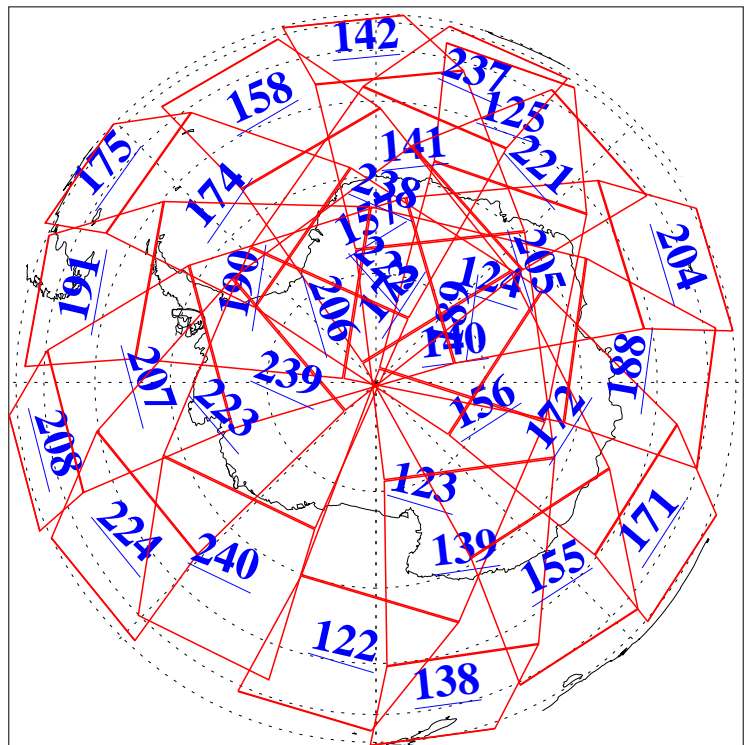

L1B Availability
AMSU Granules: 240
HSB Granules: 0
AIRS Granules: 240

24 Dec 2019
DoY 358
Aqua Day 6443
Granules: 1 to 120

Granules: 121 to 240

Legend: AMSU Available, HSB Available, AIRS Available

L1B Availability
AMSU Granules: 240
HSB Granules: 0
AIRS Granules: 240

24 Dec 2019
DoY 358
Aqua Day 6443

Ascending Granules

Descending Granules

Legend: AMSU Available, HSB Available, AIRS Available

L1B Availability
 AMSU Granules: 240
 HSB Granules: 0
 AIRS Granules: 240

24 Dec 2019
 DoY 358
 Aqua Day 6443

Northern Hemisphere Granules

Southern Hemisphere Granules

Legend: AMSU Available, HSB Available, AIRS Available