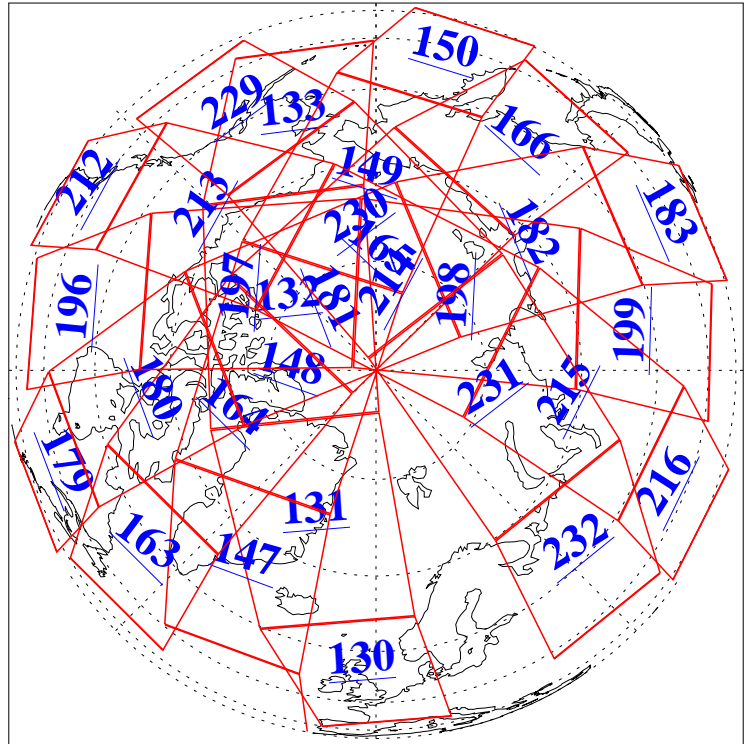

24 Dec 2019
DoY 358
Aqua Day 6443

Ascending Granules

Descending Granules

Legend: AMSU Available, HSB Available, AIRS Available

L1B Availability
 AMSU Granules: 240
 HSB Granules: 0
 AIRS Granules: 240

24 Dec 2019
 DoY 358
 Aqua Day 6443

Northern Hemisphere Granules

Southern Hemisphere Granules

Legend: AMSU Available, HSB Available, AIRS Available