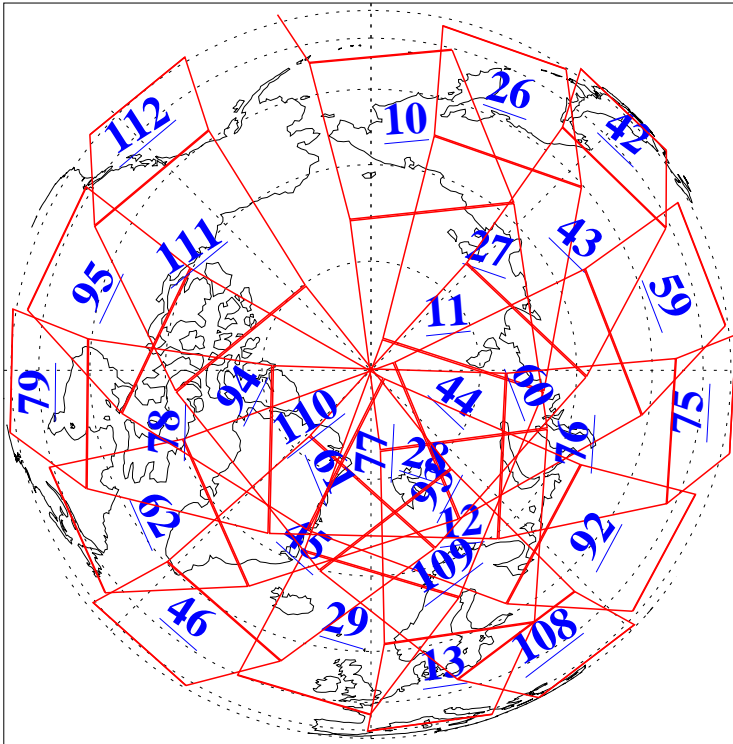

L1B Availability  
AMSU Granules: 239  
HSB Granules: 0  
AIRS Granules: 240

21 Dec 2019  
DoY 355  
Aqua Day 6440  
Granules: 1 to 120

Granules: 121 to 240

Legend: AMSU Available, HSB Available, AIRS Available

L1B Availability  
AMSU Granules: 239  
HSB Granules: 0  
AIRS Granules: 240

21 Dec 2019  
DoY 355  
Aqua Day 6440

Ascending Granules

Descending Granules

Legend: AMSU Available, HSB Available, AIRS Available

L1B Availability  
 AMSU Granules: 239  
 HSB Granules: 0  
 AIRS Granules: 240

21 Dec 2019  
 DoY 355  
 Aqua Day 6440

Northern Hemisphere Granules

Southern Hemisphere Granules

Legend: AMSU Available, ~~HSB Available~~, AIRS Available