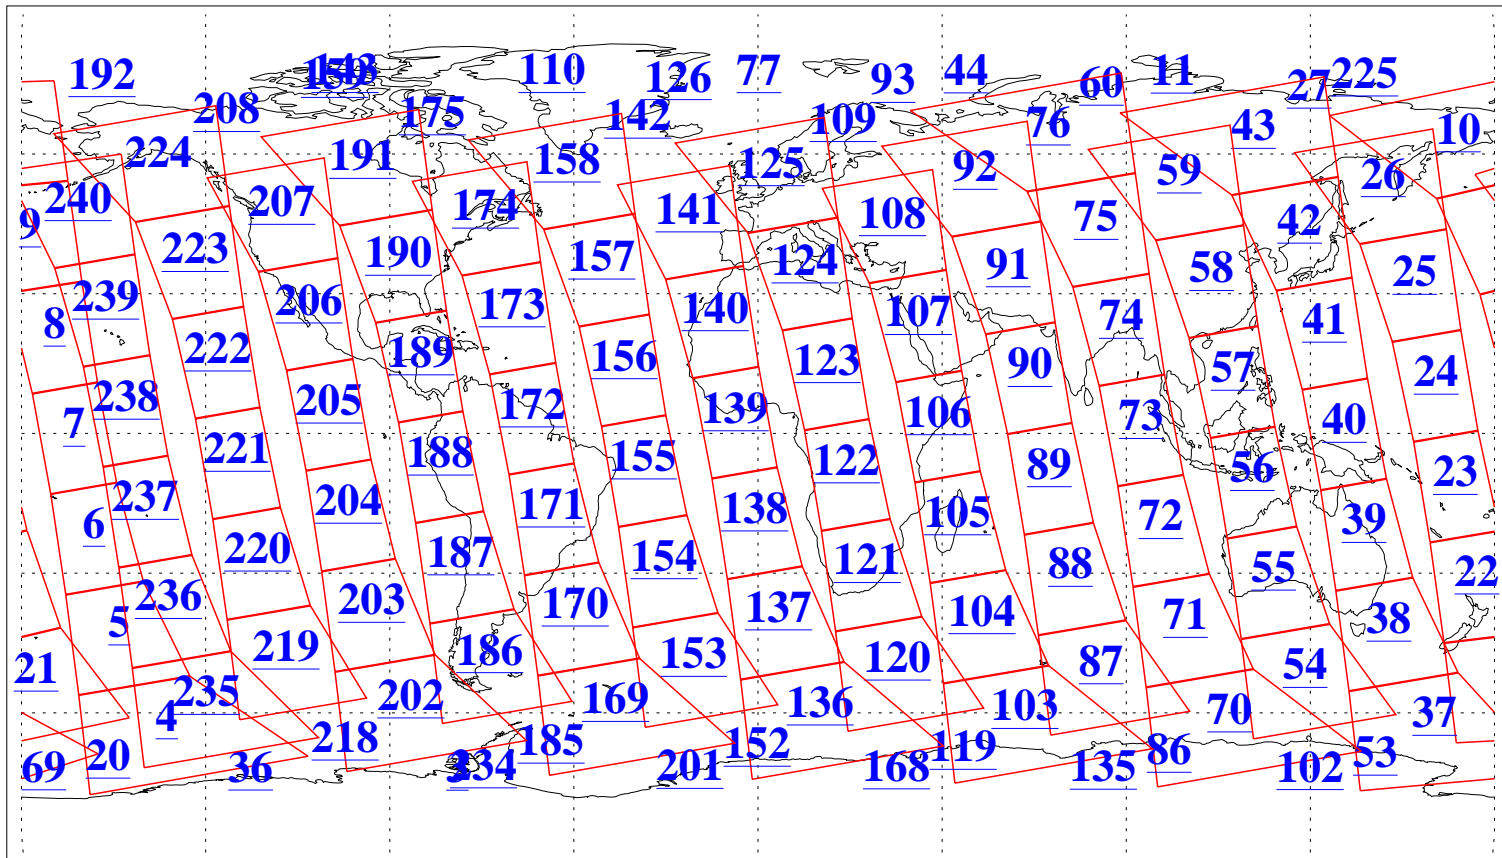

L1B Availability  
AMSU Granules: 239  
HSB Granules: 0  
AIRS Granules: 240

21 Dec 2019  
DoY 355  
Aqua Day 6440  
Granules: 1 to 120

Granules: 121 to 240

Legend: AMSU Available, HSB Available, AIRS Available

L1B Availability  
AMSU Granules: 239  
HSB Granules: 0  
AIRS Granules: 240

21 Dec 2019  
DoY 355  
Aqua Day 6440

Ascending Granules

Descending Granules

Legend: AMSU Available, HSB Available, AIRS Available