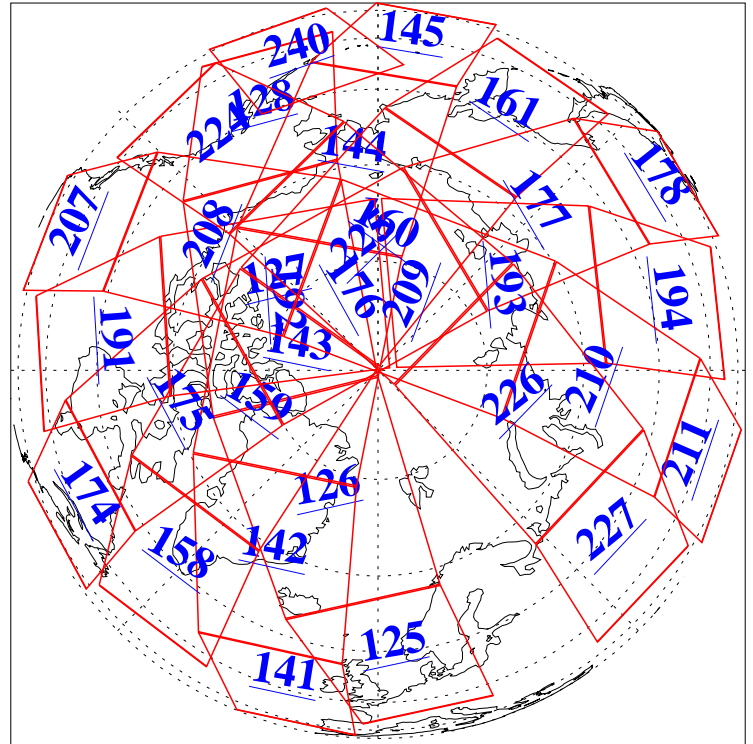

L1B Availability  
AMSU Granules: 239  
HSB Granules: 0  
AIRS Granules: 240

21 Dec 2019  
DoY 355  
Aqua Day 6440

Ascending Granules

Descending Granules

Legend: AMSU Available, HSB Available, AIRS Available

L1B Availability  
 AMSU Granules: 239  
 HSB Granules: 0  
 AIRS Granules: 240

21 Dec 2019  
 DoY 355  
 Aqua Day 6440

Northern Hemisphere Granules

Southern Hemisphere Granules

Legend: AMSU Available, ~~HSB Available~~, AIRS Available