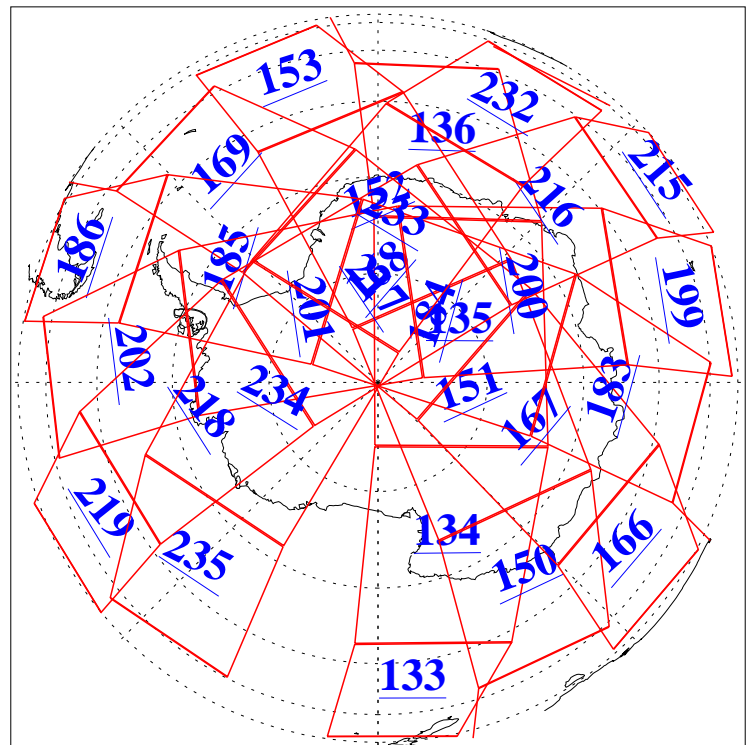

L1B Availability  
AMSU Granules: 239  
HSB Granules: 0  
AIRS Granules: 240

21 Dec 2019  
DoY 355  
Aqua Day 6440  
Granules: 1 to 120

Granules: 121 to 240

Legend: AMSU Available, HSB Available, AIRS Available

L1B Availability  
AMSU Granules: 239  
HSB Granules: 0  
AIRS Granules: 240

21 Dec 2019  
DoY 355  
Aqua Day 6440

Ascending Granules

Descending Granules

Legend: AMSU Available, HSB Available, AIRS Available

L1B Availability  
 AMSU Granules: 239  
 HSB Granules: 0  
 AIRS Granules: 240

21 Dec 2019  
 DoY 355  
 Aqua Day 6440

Northern Hemisphere Granules

Southern Hemisphere Granules

Legend: AMSU Available, ~~HSB Available~~, AIRS Available