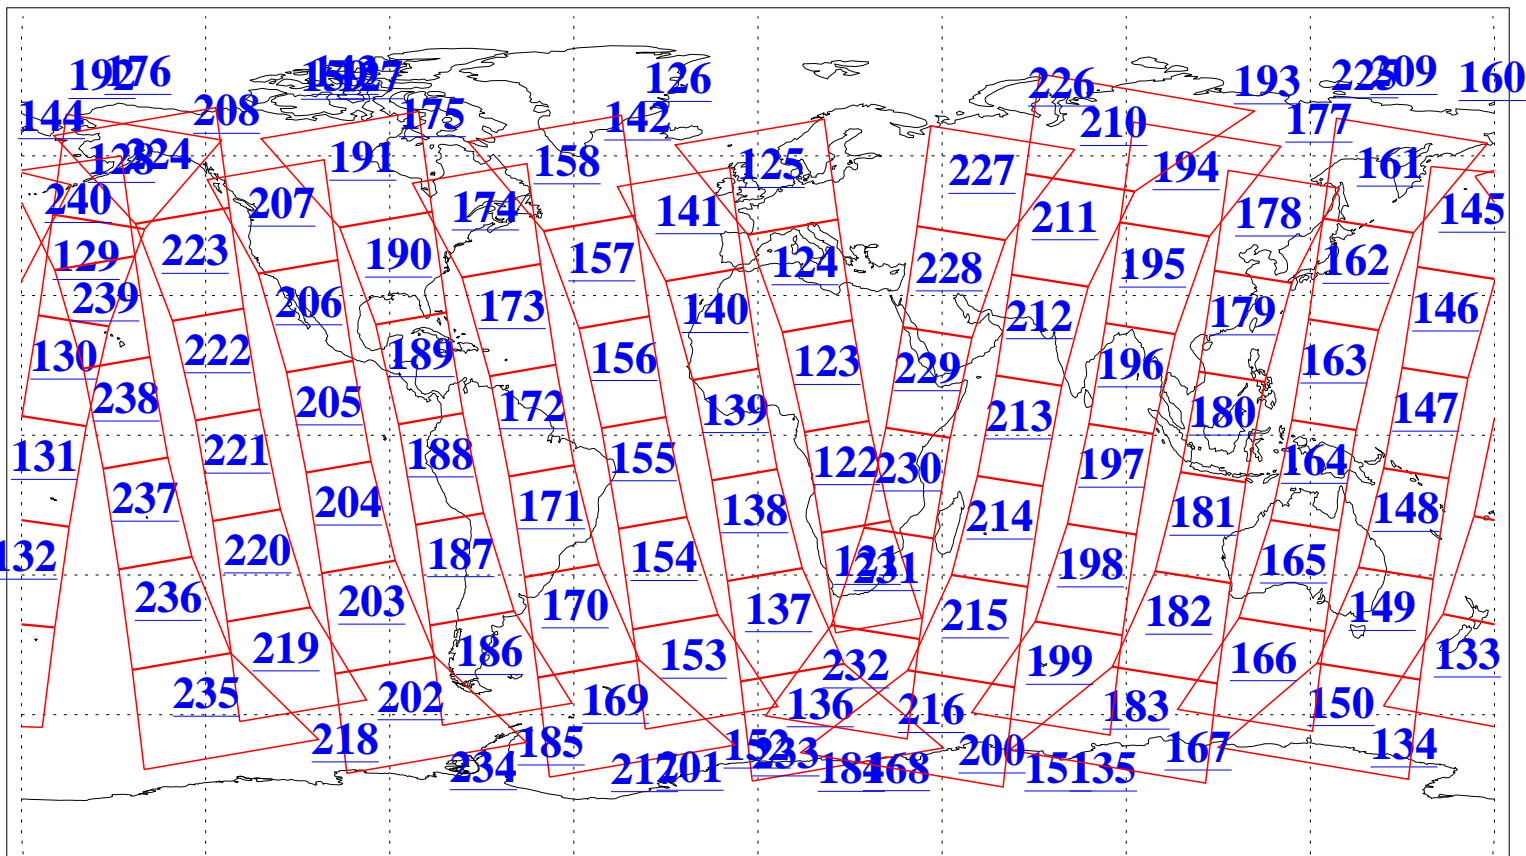

L1B Availability  
AMSU Granules: 239  
HSB Granules: 0  
AIRS Granules: 240

21 Dec 2019  
DoY 355  
Aqua Day 6440  
Granules: 1 to 120

Granules: 121 to 240

Legend: AMSU Available, HSB Available, AIRS Available

L1B Availability  
AMSU Granules: 239  
HSB Granules: 0  
AIRS Granules: 240

21 Dec 2019  
DoY 355  
Aqua Day 6440

Ascending Granules

Descending Granules

Legend: AMSU Available, HSB Available, AIRS Available

L1B Availability  
 AMSU Granules: 239  
 HSB Granules: 0  
 AIRS Granules: 240

21 Dec 2019  
 DoY 355  
 Aqua Day 6440

Northern Hemisphere Granules

Southern Hemisphere Granules

Legend: AMSU Available, ~~HSB Available~~, AIRS Available