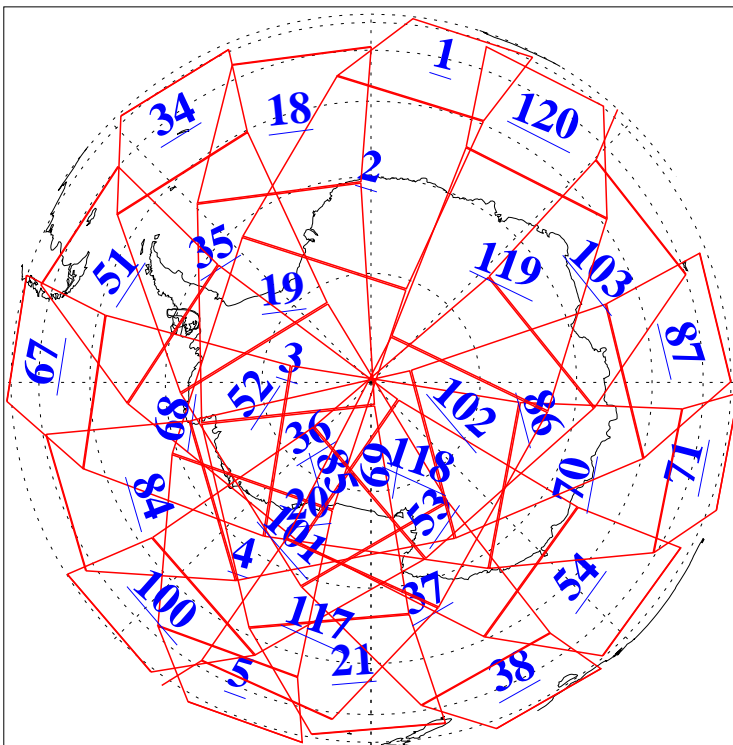

L1B Availability  
AMSU Granules: 239  
HSB Granules: 0  
AIRS Granules: 240

21 Dec 2019  
DoY 355  
Aqua Day 6440  
Granules: 1 to 120

Granules: 121 to 240

Legend: AMSU Available, HSB Available, AIRS Available

L1B Availability  
AMSU Granules: 239  
HSB Granules: 0  
AIRS Granules: 240

21 Dec 2019  
DoY 355  
Aqua Day 6440

Ascending Granules

Descending Granules

Legend: AMSU Available, HSB Available, AIRS Available

L1B Availability  
 AMSU Granules: 239  
 HSB Granules: 0  
 AIRS Granules: 240

21 Dec 2019  
 DoY 355  
 Aqua Day 6440

Northern Hemisphere Granules

Southern Hemisphere Granules

Legend: AMSU Available, ~~HSB Available~~, AIRS Available