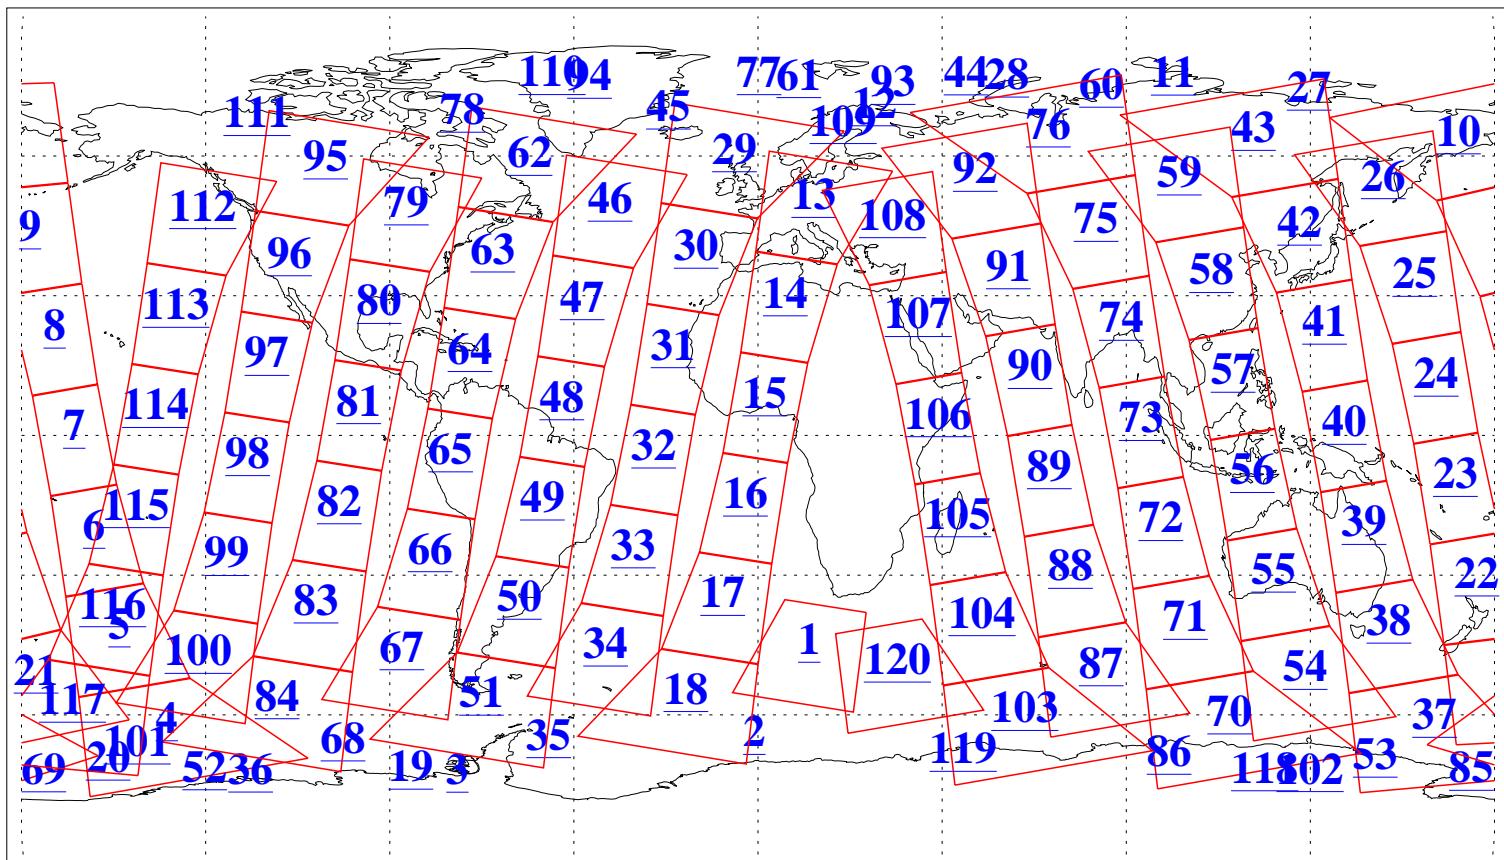

L1B Availability  
AMSU Granules: 239  
HSB Granules: 0  
AIRS Granules: 240

21 Dec 2019  
DoY 355  
Aqua Day 6440  
Granules: 1 to 120

Granules: 121 to 240

Legend: AMSU Available, HSB Available, AIRS Available

L1B Availability  
AMSU Granules: 239  
HSB Granules: 0  
AIRS Granules: 240

21 Dec 2019  
DoY 355  
Aqua Day 6440

Ascending Granules

Descending Granules

Legend: AMSU Available, HSB Available, AIRS Available

L1B Availability  
 AMSU Granules: 239  
 HSB Granules: 0  
 AIRS Granules: 240

21 Dec 2019  
 DoY 355  
 Aqua Day 6440

Northern Hemisphere Granules

Southern Hemisphere Granules

Legend: AMSU Available, ~~HSB Available~~, AIRS Available