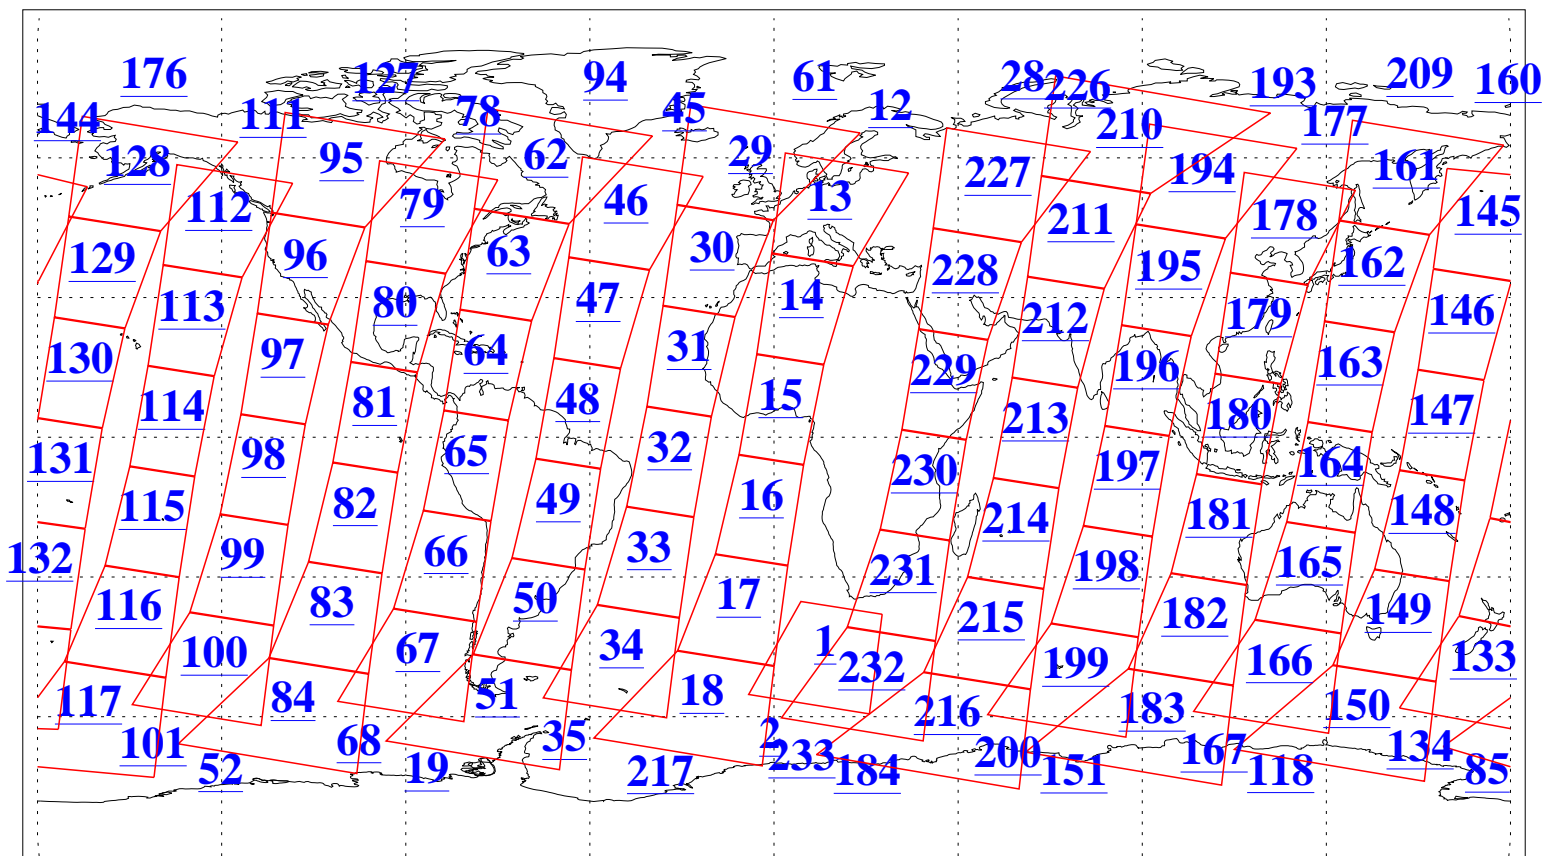

L1B Availability  
AMSU Granules: 239  
HSB Granules: 0  
AIRS Granules: 240

21 Dec 2019  
DoY 355  
Aqua Day 6440  
Granules: 1 to 120

Granules: 121 to 240

Legend: AMSU Available, HSB Available, AIRS Available

L1B Availability  
AMSU Granules: 239  
HSB Granules: 0  
AIRS Granules: 240

21 Dec 2019  
DoY 355  
Aqua Day 6440

Ascending Granules

Descending Granules

Legend: AMSU Available, HSB Available, AIRS Available

L1B Availability  
 AMSU Granules: 239  
 HSB Granules: 0  
 AIRS Granules: 240

21 Dec 2019  
 DoY 355  
 Aqua Day 6440

Northern Hemisphere Granules

Southern Hemisphere Granules

Legend: AMSU Available, ~~HSB Available~~, AIRS Available