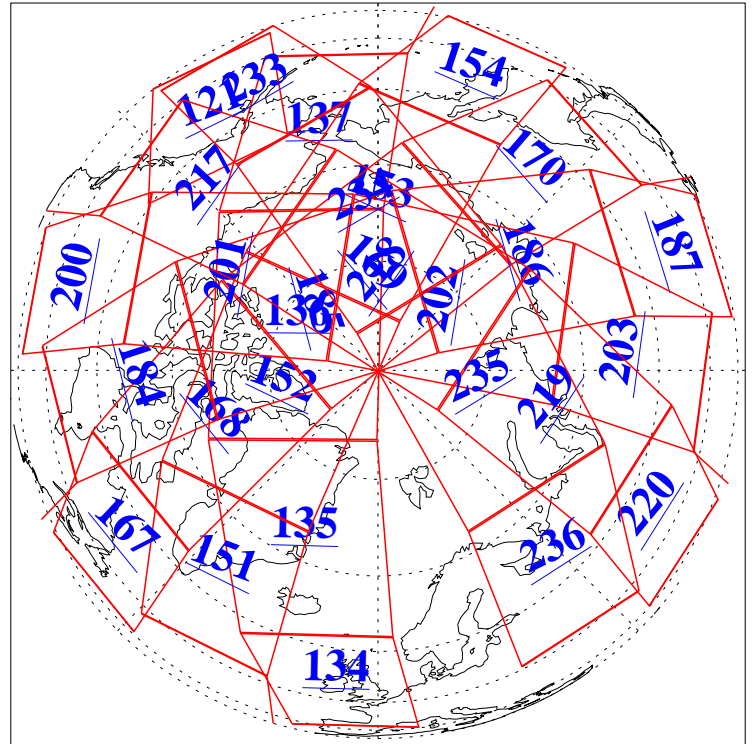

20 Dec 2019
DoY 354
Aqua Day 6439

Ascending Granules

Descending Granules

Legend: AMSU Available, HSB Available, AIRS Available

L1B Availability
 AMSU Granules: 240
 HSB Granules: 0
 AIRS Granules: 240

20 Dec 2019
 DoY 354
 Aqua Day 6439

Northern Hemisphere Granules

Southern Hemisphere Granules

Legend: AMSU Available, HSB Available, AIRS Available