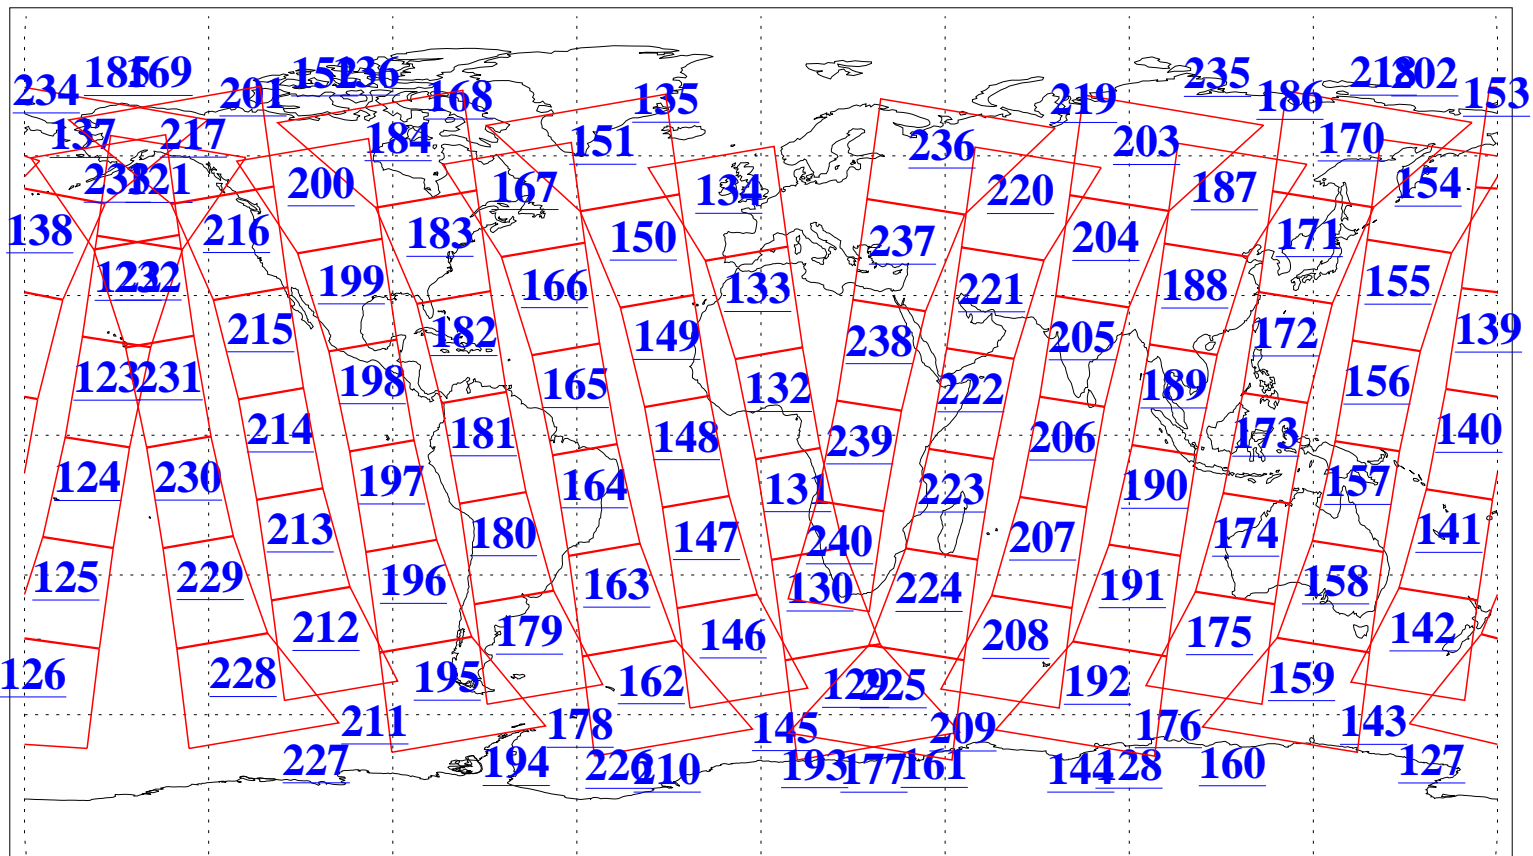

L1B Availability
AMSU Granules: 240
HSB Granules: 0
AIRS Granules: 240

20 Dec 2019
DoY 354
Aqua Day 6439
Granules: 1 to 120

Granules: 121 to 240

Legend: AMSU Available, HSB Available, AIRS Available

L1B Availability
AMSU Granules: 240
HSB Granules: 0
AIRS Granules: 240

20 Dec 2019
DoY 354
Aqua Day 6439

Ascending Granules

Descending Granules

Legend: AMSU Available, HSB Available, AIRS Available

L1B Availability
 AMSU Granules: 240
 HSB Granules: 0
 AIRS Granules: 240

20 Dec 2019
 DoY 354
 Aqua Day 6439