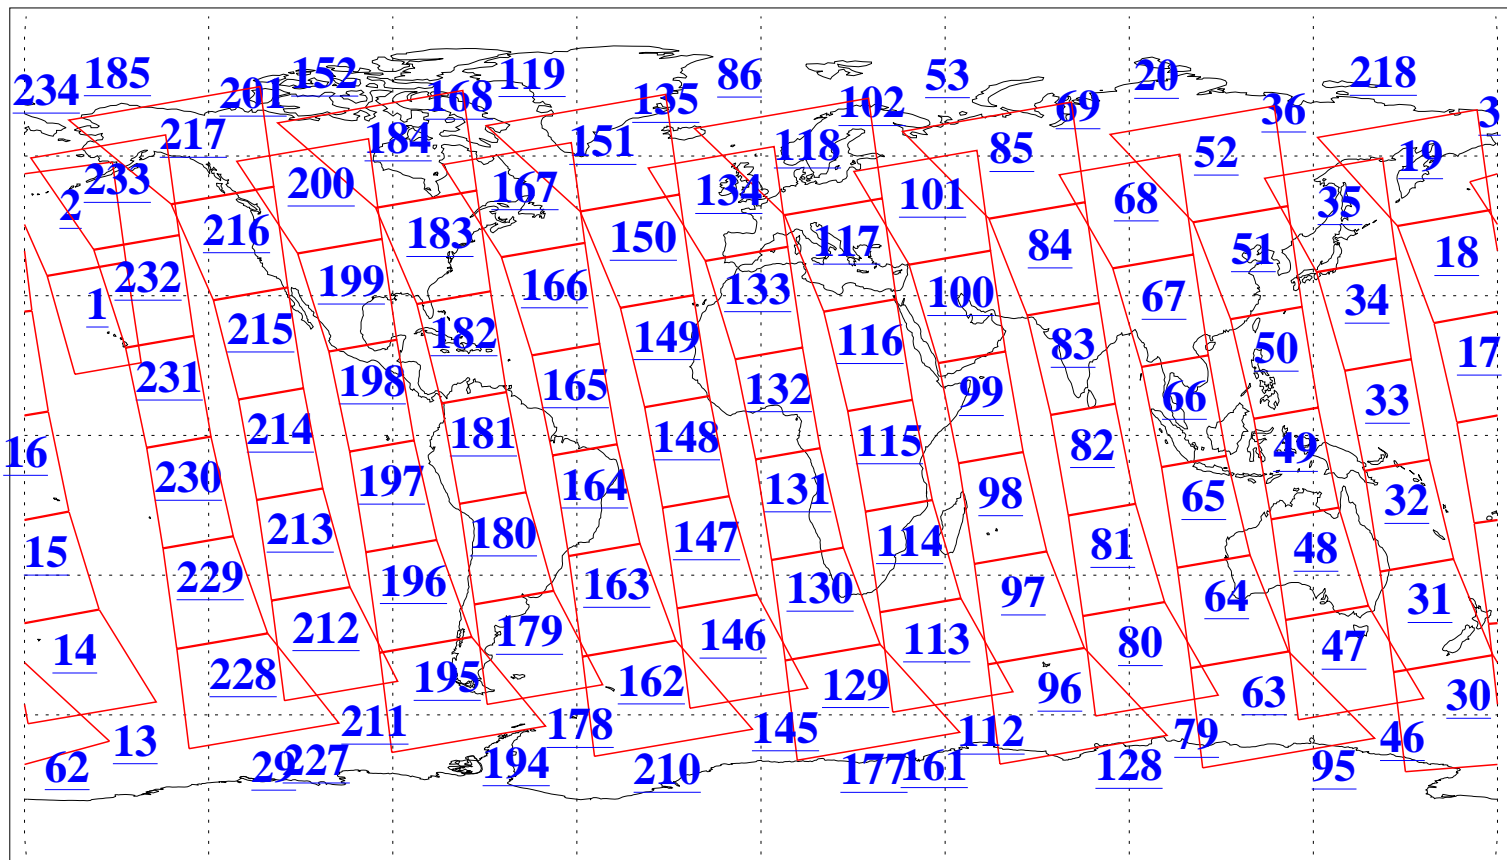

L1B Availability
AMSU Granules: 240
HSB Granules: 0
AIRS Granules: 240

20 Dec 2019
DoY 354
Aqua Day 6439
Granules: 1 to 120

Granules: 121 to 240

Legend: AMSU Available, HSB Available, AIRS Available

L1B Availability
AMSU Granules: 240
HSB Granules: 0
AIRS Granules: 240

20 Dec 2019
DoY 354
Aqua Day 6439

Ascending Granules

Descending Granules

Legend: AMSU Available, HSB Available, AIRS Available

L1B Availability
 AMSU Granules: 240
 HSB Granules: 0
 AIRS Granules: 240

20 Dec 2019
 DoY 354
 Aqua Day 6439

Northern Hemisphere Granules

Southern Hemisphere Granules

Legend: AMSU Available, HSB Available, AIRS Available