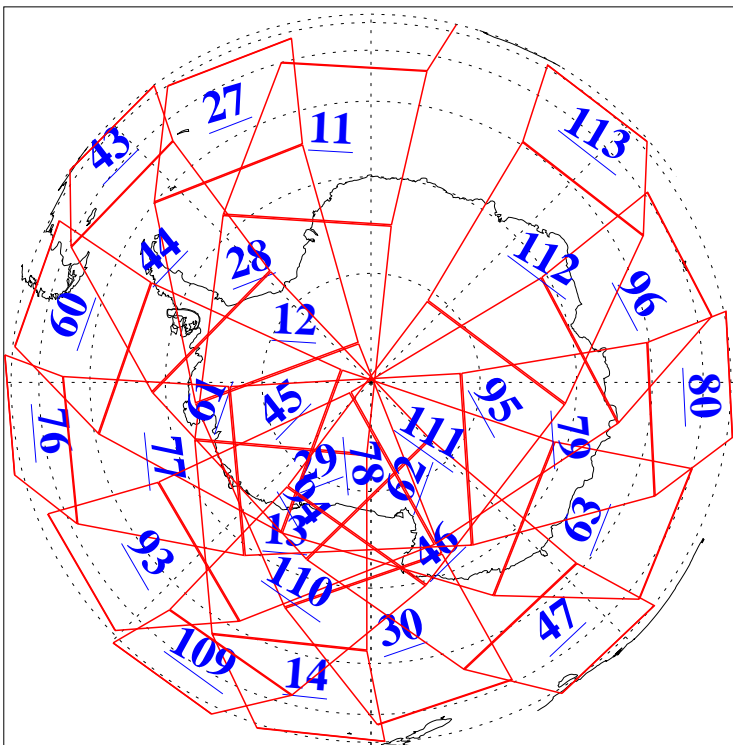

L1B Availability
AMSU Granules: 240
HSB Granules: 0
AIRS Granules: 240

20 Dec 2019
DoY 354
Aqua Day 6439
Granules: 1 to 120

Granules: 121 to 240

Legend: AMSU Available, HSB Available, AIRS Available

L1B Availability
AMSU Granules: 240
HSB Granules: 0
AIRS Granules: 240

20 Dec 2019
DoY 354
Aqua Day 6439

Ascending Granules

Descending Granules

Legend: AMSU Available, HSB Available, AIRS Available

L1B Availability
 AMSU Granules: 240
 HSB Granules: 0
 AIRS Granules: 240

20 Dec 2019
 DoY 354
 Aqua Day 6439

Northern Hemisphere Granules

Southern Hemisphere Granules

Legend: AMSU Available, HSB Available, AIRS Available