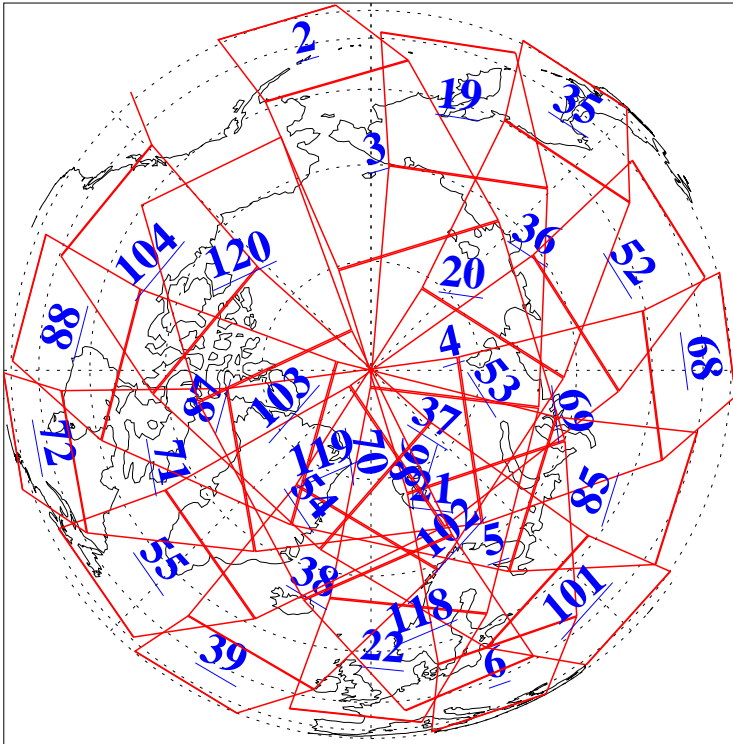

L1B Availability
AMSU Granules: 240
HSB Granules: 0
AIRS Granules: 240

20 Dec 2019
DoY 354
Aqua Day 6439
Granules: 1 to 120

Granules: 121 to 240

Legend: AMSU Available, HSB Available, AIRS Available

L1B Availability
AMSU Granules: 240
HSB Granules: 0
AIRS Granules: 240

20 Dec 2019
DoY 354
Aqua Day 6439

Ascending Granules

Descending Granules

Legend: AMSU Available, HSB Available, AIRS Available

L1B Availability
 AMSU Granules: 240
 HSB Granules: 0
 AIRS Granules: 240

20 Dec 2019
 DoY 354
 Aqua Day 6439

Northern Hemisphere Granules

Southern Hemisphere Granules

Legend: AMSU Available, HSB Available, AIRS Available