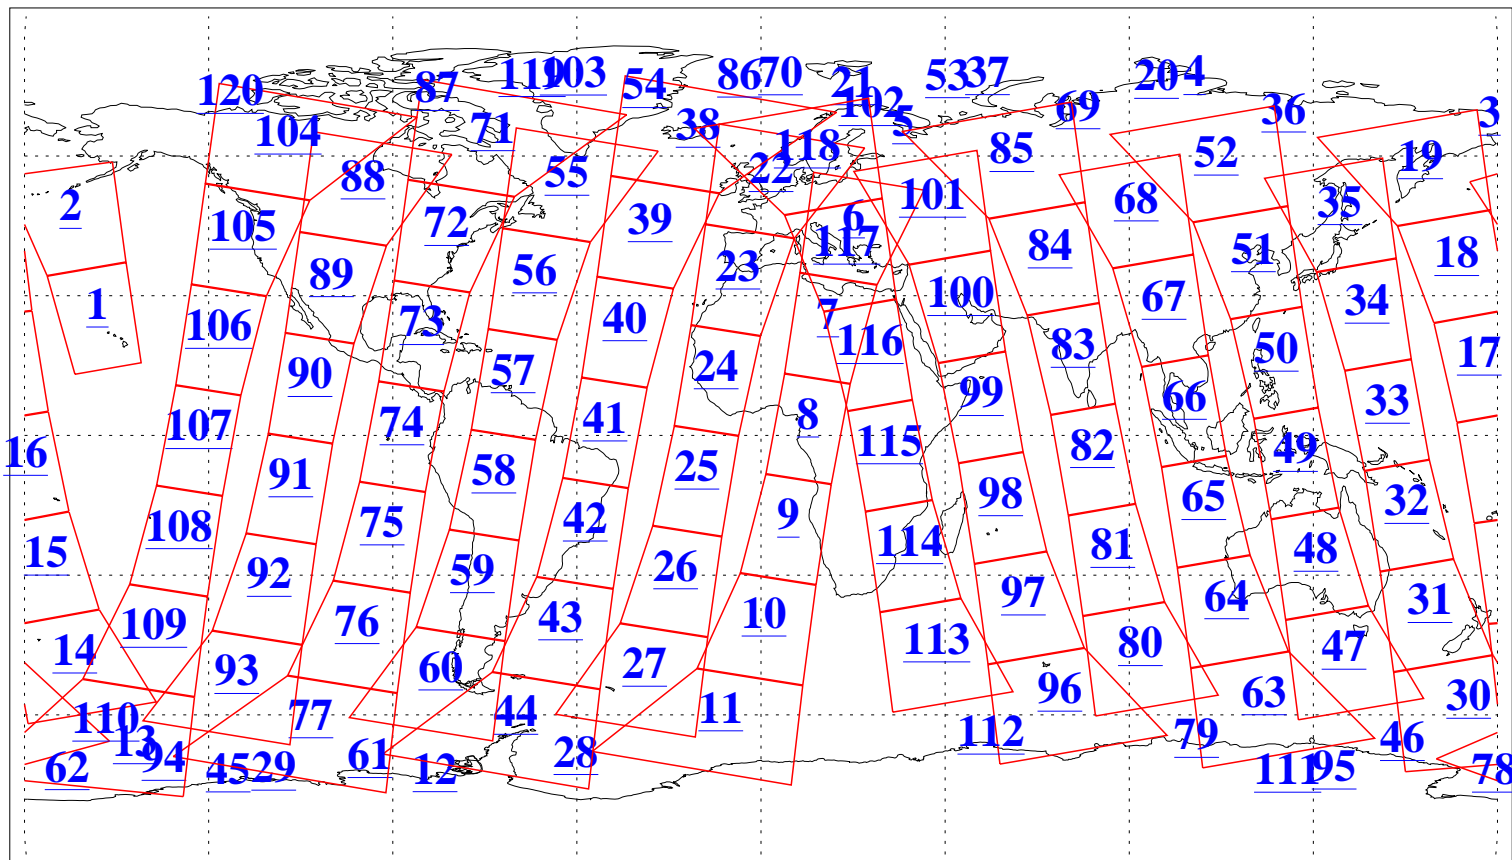

L1B Availability
AMSU Granules: 240
HSB Granules: 0
AIRS Granules: 240

20 Dec 2019
DoY 354
Aqua Day 6439
Granules: 1 to 120

Granules: 121 to 240

Legend: AMSU Available, HSB Available, AIRS Available

L1B Availability
AMSU Granules: 240
HSB Granules: 0
AIRS Granules: 240

20 Dec 2019
DoY 354
Aqua Day 6439

Ascending Granules

Descending Granules

Legend: AMSU Available, HSB Available, AIRS Available

L1B Availability
 AMSU Granules: 240
 HSB Granules: 0
 AIRS Granules: 240

20 Dec 2019
 DoY 354
 Aqua Day 6439

Northern Hemisphere Granules

Southern Hemisphere Granules

Legend: AMSU Available, HSB Available, AIRS Available