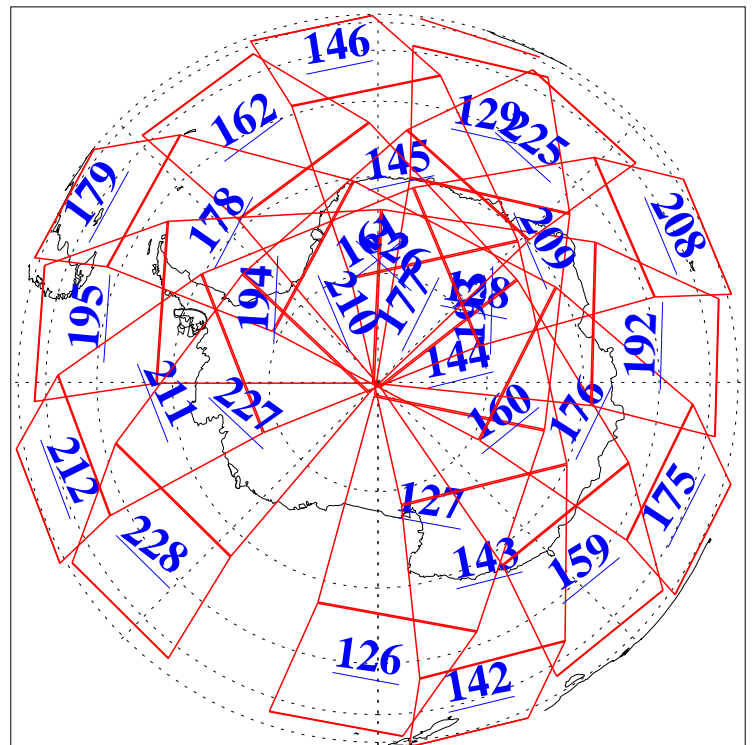

L1B Availability
AMSU Granules: 240
HSB Granules: 0
AIRS Granules: 240

20 Dec 2019
DoY 354
Aqua Day 6439
Granules: 1 to 120

Granules: 121 to 240

Legend: AMSU Available, HSB Available, AIRS Available

L1B Availability
AMSU Granules: 240
HSB Granules: 0
AIRS Granules: 240

20 Dec 2019
DoY 354
Aqua Day 6439

Ascending Granules

Descending Granules

Legend: AMSU Available, HSB Available, AIRS Available

L1B Availability
 AMSU Granules: 240
 HSB Granules: 0
 AIRS Granules: 240

20 Dec 2019
 DoY 354
 Aqua Day 6439

Northern Hemisphere Granules

Southern Hemisphere Granules

Legend: AMSU Available, HSB Available, AIRS Available