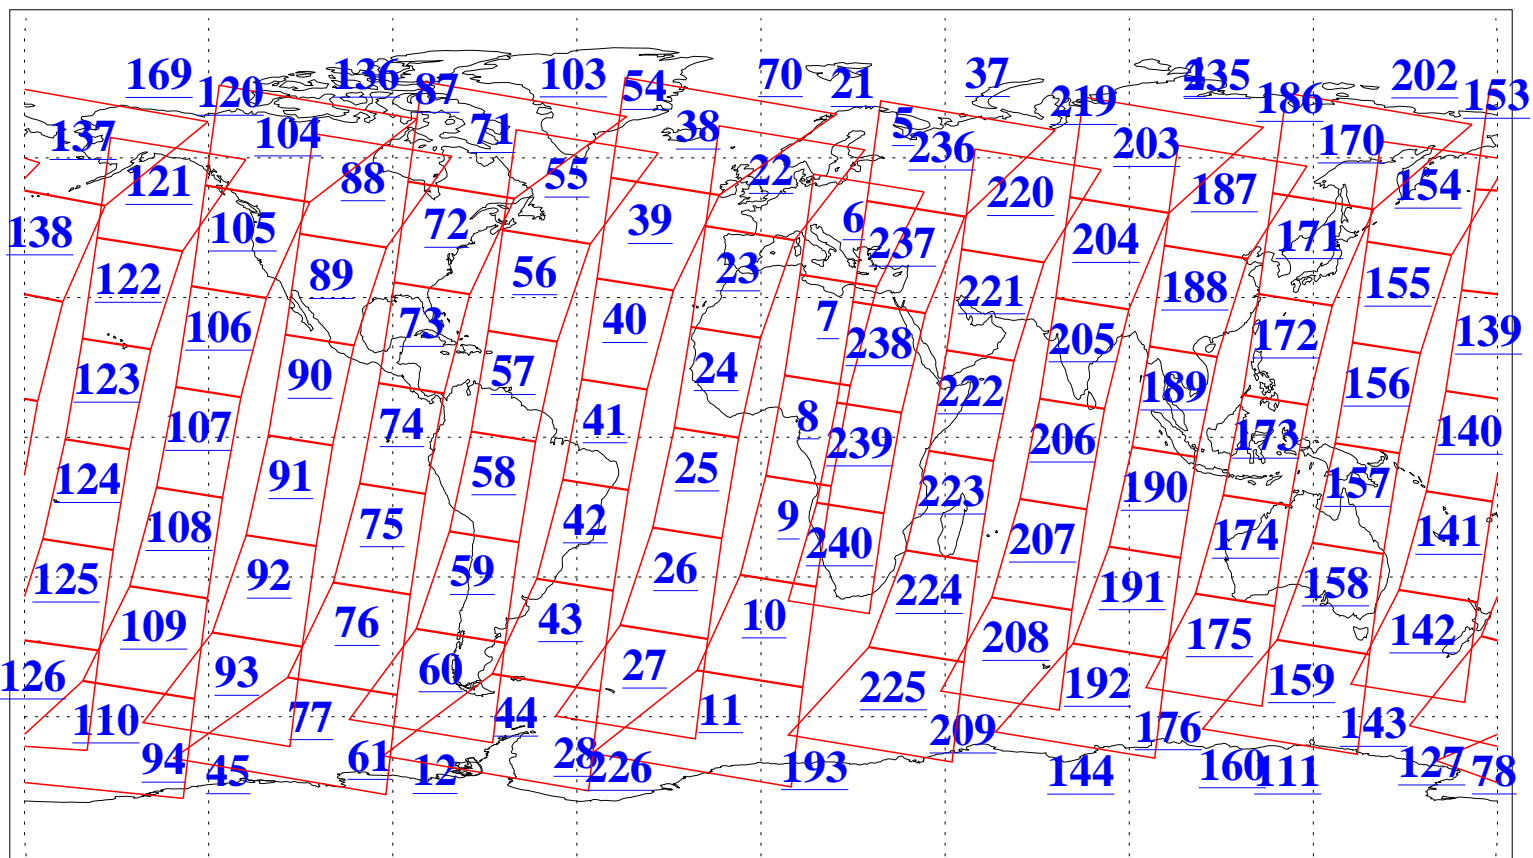

L1B Availability
AMSU Granules: 240
HSB Granules: 0
AIRS Granules: 240

20 Dec 2019
DoY 354
Aqua Day 6439
Granules: 1 to 120

Granules: 121 to 240

Legend: AMSU Available, HSB Available, AIRS Available

L1B Availability
AMSU Granules: 240
HSB Granules: 0
AIRS Granules: 240

20 Dec 2019
DoY 354
Aqua Day 6439

Ascending Granules

Descending Granules

Legend: AMSU Available, HSB Available, AIRS Available

L1B Availability
 AMSU Granules: 240
 HSB Granules: 0
 AIRS Granules: 240

20 Dec 2019
 DoY 354
 Aqua Day 6439