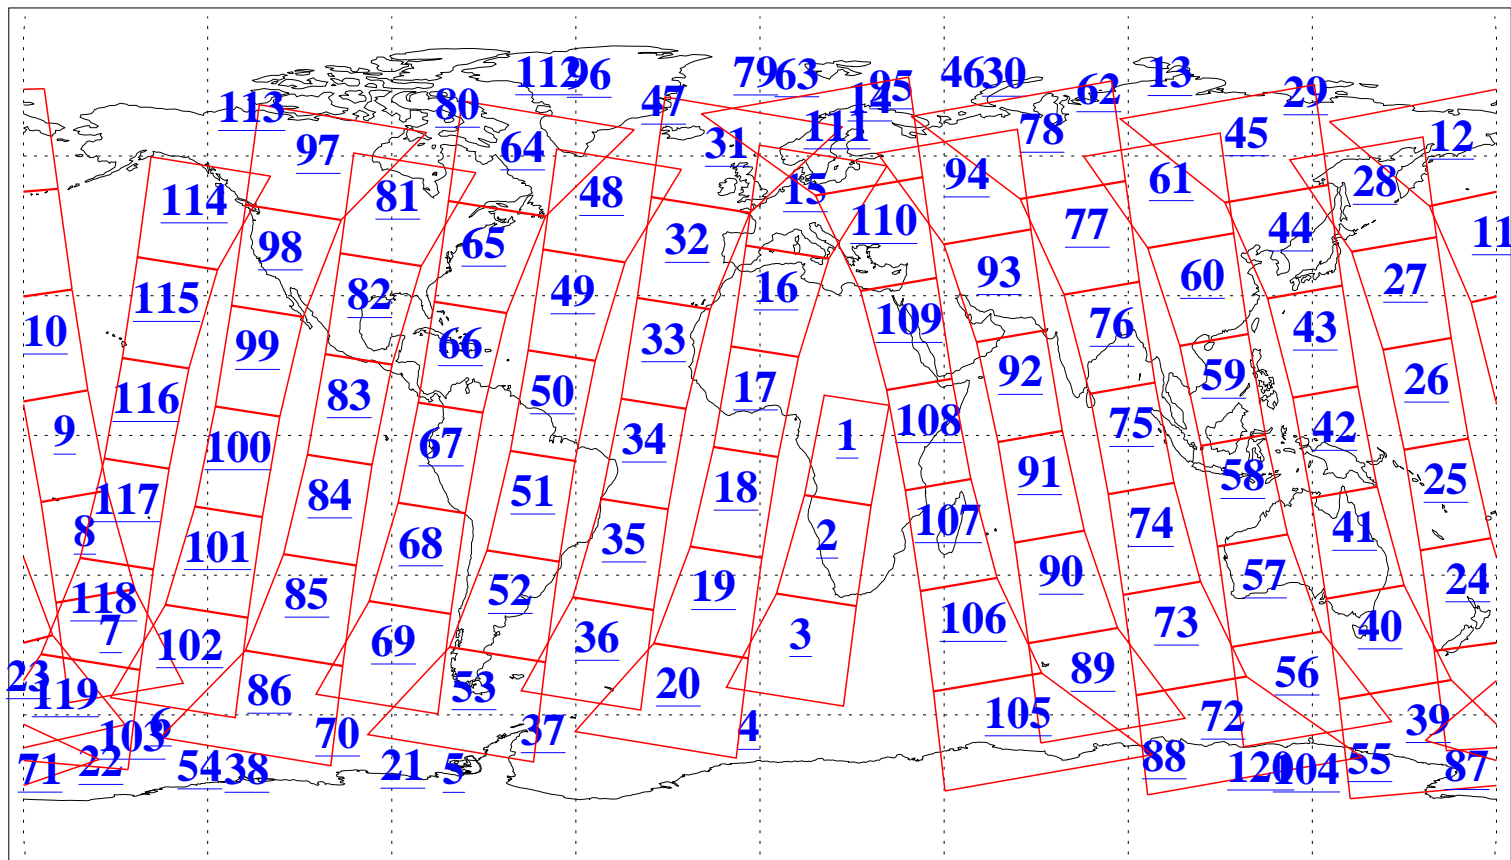

L1B Availability  
AMSU Granules: 239  
HSB Granules: 0  
AIRS Granules: 240

19 Dec 2019  
DoY 353  
Aqua Day 6438  
Granules: 1 to 120

Granules: 121 to 240

Legend: AMSU Available, HSB Available, AIRS Available

L1B Availability  
AMSU Granules: 239  
HSB Granules: 0  
AIRS Granules: 240

19 Dec 2019  
DoY 353  
Aqua Day 6438  
Ascending Granules

Descending Granules

Legend: AMSU Available, HSB Available, AIRS Available

L1B Availability  
 AMSU Granules: 239  
 HSB Granules: 0  
 AIRS Granules: 240

19 Dec 2019  
 DoY 353  
 Aqua Day 6438

Northern Hemisphere Granules

Southern Hemisphere Granules

Legend: AMSU Available, HSB Available, AIRS Available