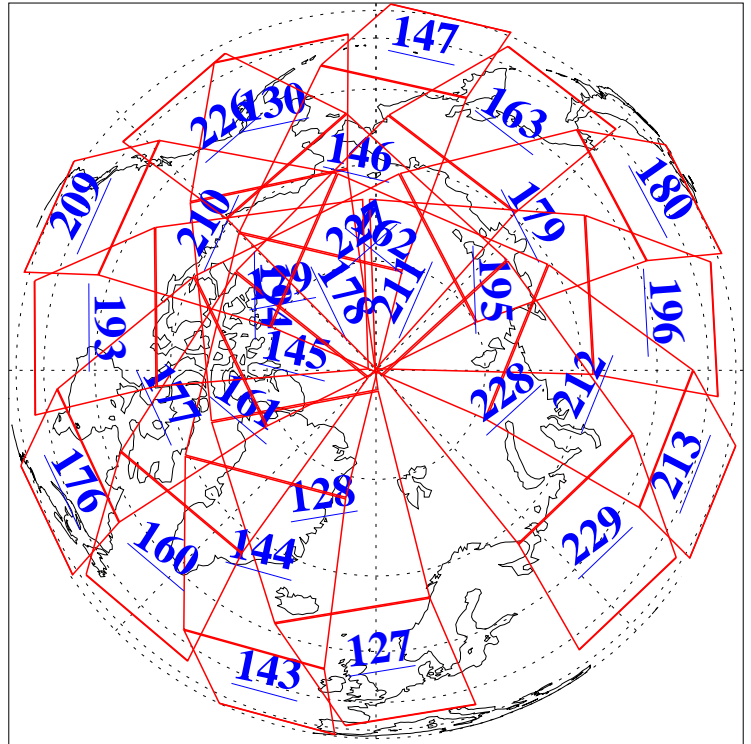

L1B Availability  
AMSU Granules: 239  
HSB Granules: 0  
AIRS Granules: 240

19 Dec 2019  
DoY 353  
Aqua Day 6438  
Ascending Granules

Descending Granules

Legend: AMSU Available, HSB Available, AIRS Available

L1B Availability  
 AMSU Granules: 239  
 HSB Granules: 0  
 AIRS Granules: 240

19 Dec 2019  
 DoY 353  
 Aqua Day 6438

Northern Hemisphere Granules

Southern Hemisphere Granules

Legend: AMSU Available, HSB Available, AIRS Available