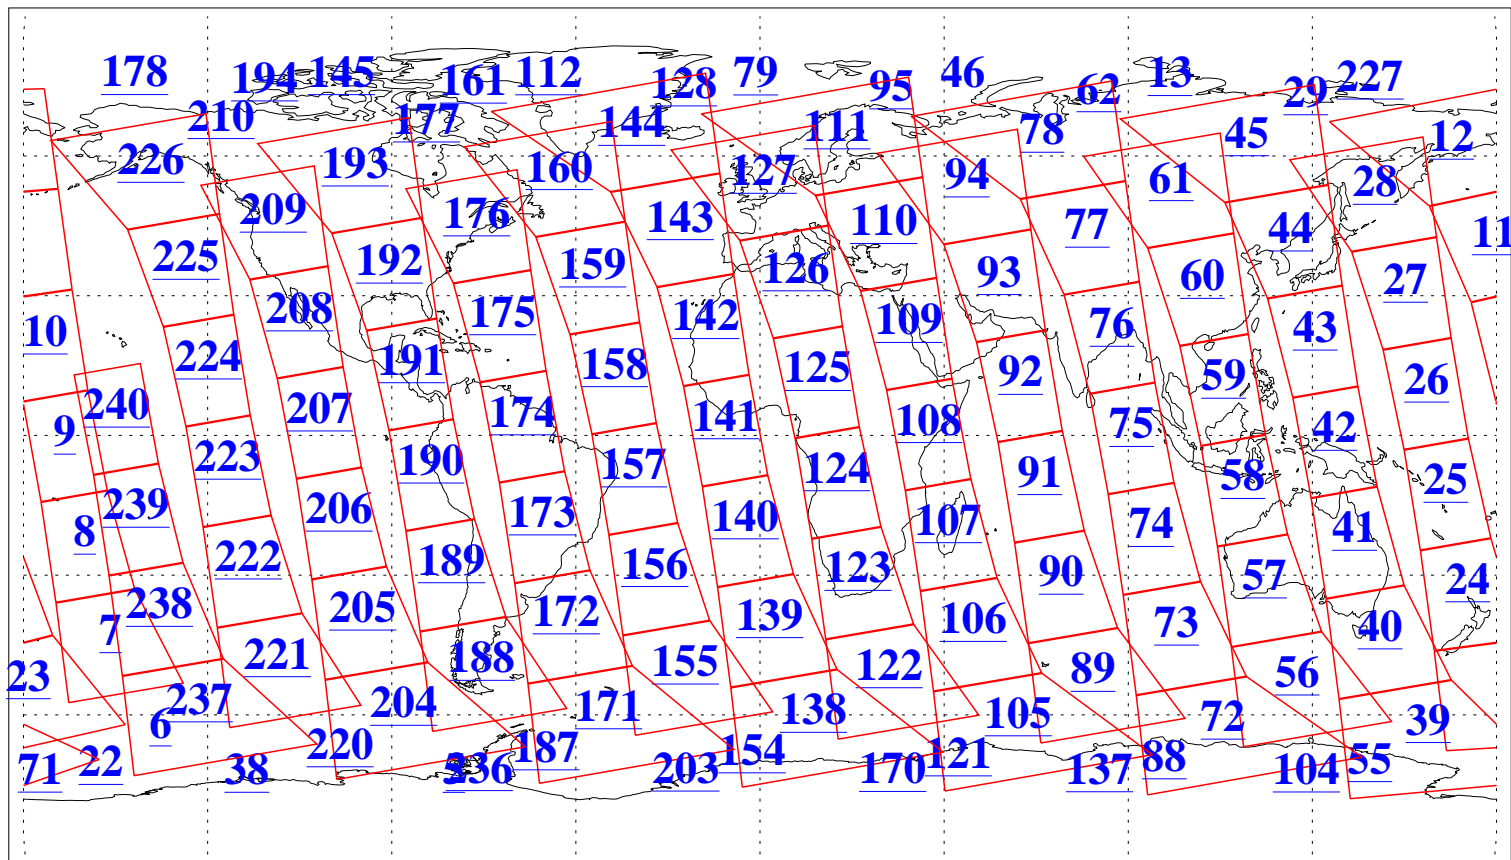

L1B Availability  
AMSU Granules: 239  
HSB Granules: 0  
AIRS Granules: 240

19 Dec 2019  
DoY 353  
Aqua Day 6438  
Granules: 1 to 120

Granules: 121 to 240

Legend: AMSU Available, HSB Available, AIRS Available

L1B Availability  
AMSU Granules: 239  
HSB Granules: 0  
AIRS Granules: 240

19 Dec 2019  
DoY 353  
Aqua Day 6438  
Ascending Granules

Descending Granules

Legend: AMSU Available, HSB Available, AIRS Available

L1B Availability  
 AMSU Granules: 239  
 HSB Granules: 0  
 AIRS Granules: 240

19 Dec 2019  
 DoY 353  
 Aqua Day 6438

Northern Hemisphere Granules

Southern Hemisphere Granules

Legend: AMSU Available, HSB Available, AIRS Available