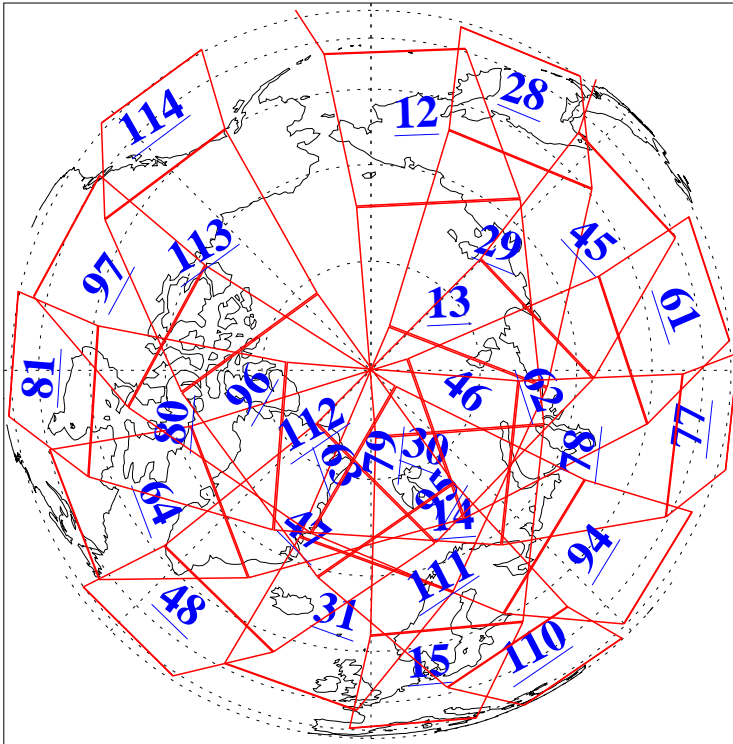

L1B Availability  
AMSU Granules: 239  
HSB Granules: 0  
AIRS Granules: 240

19 Dec 2019  
DoY 353  
Aqua Day 6438  
Granules: 1 to 120

Granules: 121 to 240

Legend: AMSU Available, HSB Available, AIRS Available

L1B Availability  
AMSU Granules: 239  
HSB Granules: 0  
AIRS Granules: 240

19 Dec 2019  
DoY 353  
Aqua Day 6438  
Ascending Granules

Descending Granules

Legend: AMSU Available, HSB Available, AIRS Available

L1B Availability  
 AMSU Granules: 239  
 HSB Granules: 0  
 AIRS Granules: 240

19 Dec 2019  
 DoY 353  
 Aqua Day 6438

Northern Hemisphere Granules

Southern Hemisphere Granules

Legend: AMSU Available, HSB Available, AIRS Available