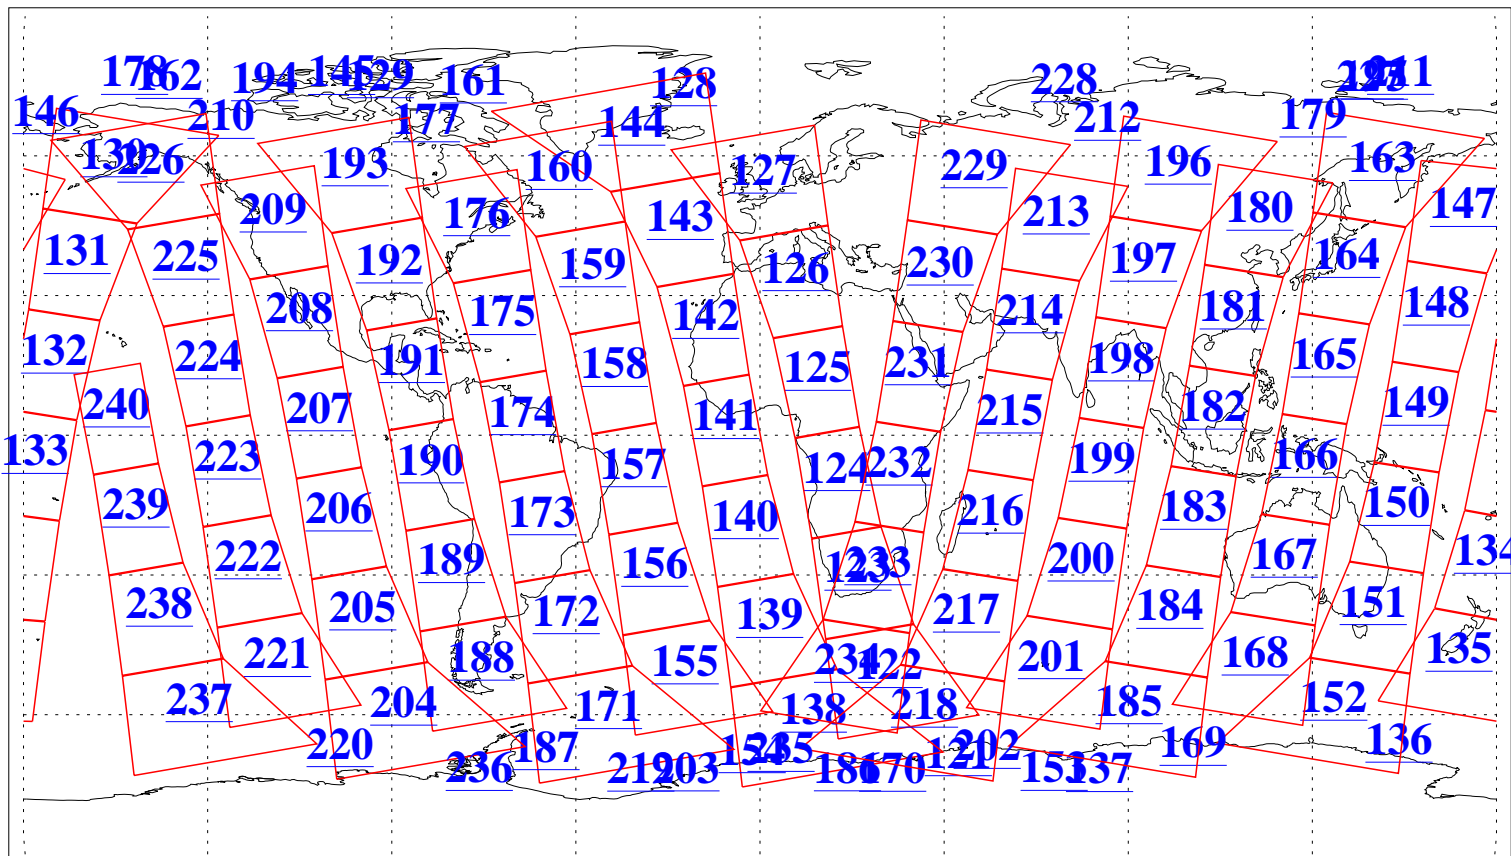

L1B Availability  
AMSU Granules: 239  
HSB Granules: 0  
AIRS Granules: 240

19 Dec 2019  
DoY 353  
Aqua Day 6438  
Granules: 1 to 120

Granules: 121 to 240

Legend: AMSU Available, HSB Available, AIRS Available

L1B Availability  
AMSU Granules: 239  
HSB Granules: 0  
AIRS Granules: 240

19 Dec 2019  
DoY 353  
Aqua Day 6438  
Ascending Granules

Descending Granules

Legend: AMSU Available, HSB Available, AIRS Available

L1B Availability  
 AMSU Granules: 239  
 HSB Granules: 0  
 AIRS Granules: 240

19 Dec 2019  
 DoY 353  
 Aqua Day 6438

Northern Hemisphere Granules

Southern Hemisphere Granules

Legend: AMSU Available, HSB Available, AIRS Available