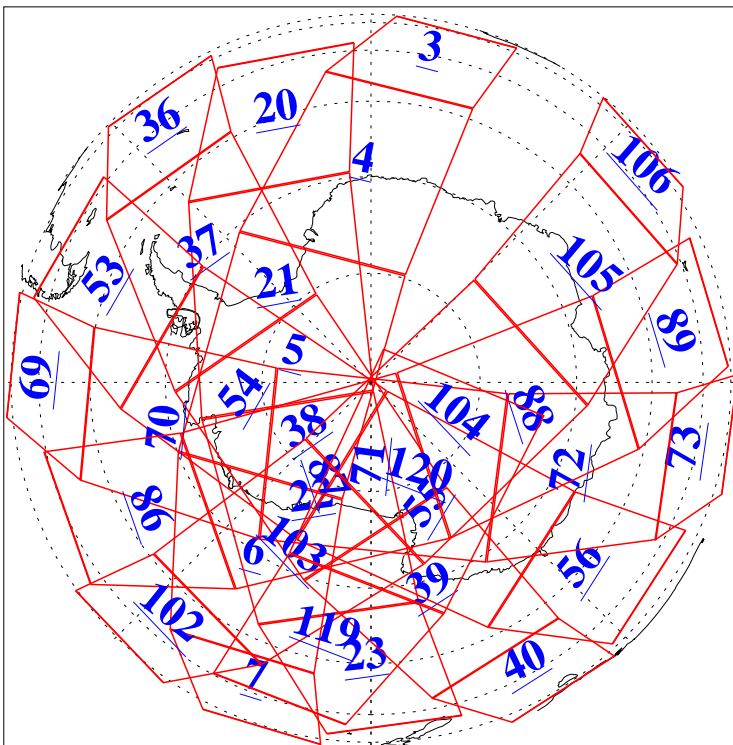

L1B Availability  
AMSU Granules: 239  
HSB Granules: 0  
AIRS Granules: 240

19 Dec 2019  
DoY 353  
Aqua Day 6438  
Granules: 1 to 120

Granules: 121 to 240

Legend: AMSU Available, HSB Available, AIRS Available

L1B Availability  
AMSU Granules: 239  
HSB Granules: 0  
AIRS Granules: 240

19 Dec 2019  
DoY 353  
Aqua Day 6438  
Ascending Granules

Descending Granules

Legend: AMSU Available, HSB Available, AIRS Available

L1B Availability  
 AMSU Granules: 239  
 HSB Granules: 0  
 AIRS Granules: 240

19 Dec 2019  
 DoY 353  
 Aqua Day 6438

Northern Hemisphere Granules

Southern Hemisphere Granules

Legend: AMSU Available, HSB Available, AIRS Available