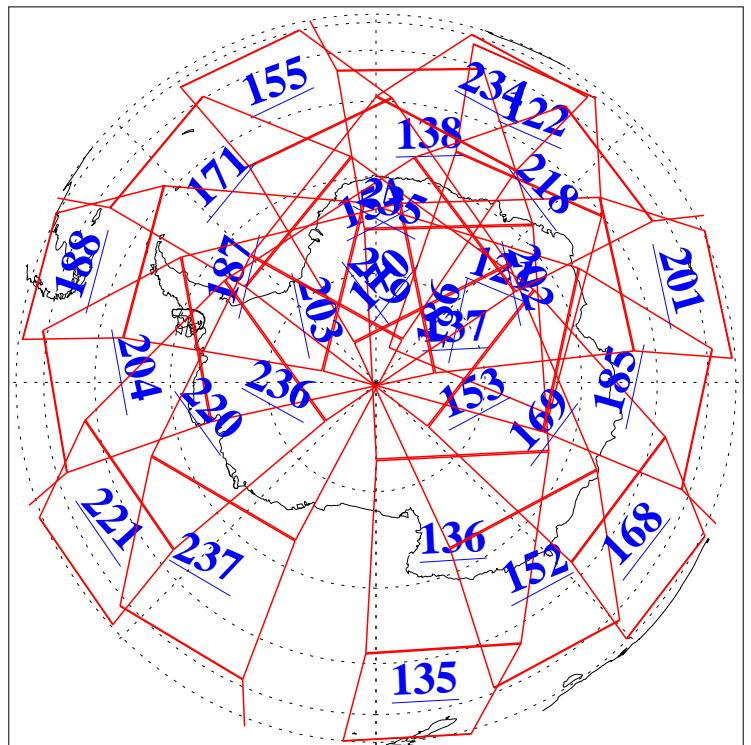

L1B Availability  
AMSU Granules: 239  
HSB Granules: 0  
AIRS Granules: 240

19 Dec 2019  
DoY 353  
Aqua Day 6438  
Granules: 1 to 120

Granules: 121 to 240

Legend: AMSU Available, HSB Available, AIRS Available

L1B Availability  
AMSU Granules: 239  
HSB Granules: 0  
AIRS Granules: 240

19 Dec 2019  
DoY 353  
Aqua Day 6438  
Ascending Granules

Descending Granules

Legend: AMSU Available, HSB Available, AIRS Available

L1B Availability  
 AMSU Granules: 239  
 HSB Granules: 0  
 AIRS Granules: 240

19 Dec 2019  
 DoY 353  
 Aqua Day 6438

Northern Hemisphere Granules

Southern Hemisphere Granules

Legend: AMSU Available, HSB Available, AIRS Available