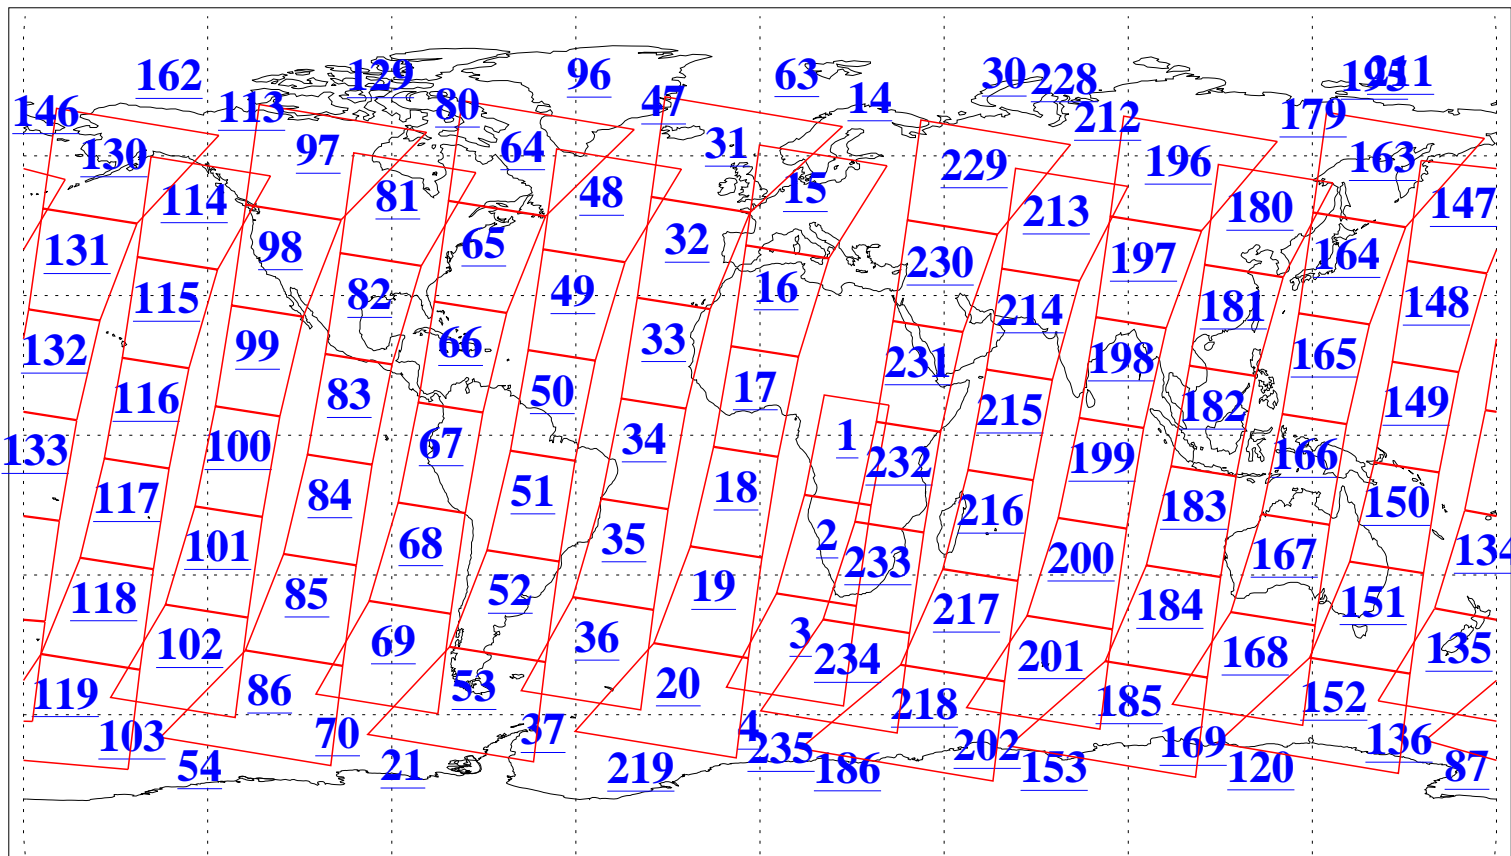

L1B Availability  
AMSU Granules: 239  
HSB Granules: 0  
AIRS Granules: 240

19 Dec 2019  
DoY 353  
Aqua Day 6438  
Granules: 1 to 120

Granules: 121 to 240

Legend: AMSU Available, HSB Available, AIRS Available

L1B Availability  
AMSU Granules: 239  
HSB Granules: 0  
AIRS Granules: 240

19 Dec 2019  
DoY 353  
Aqua Day 6438  
Ascending Granules

Descending Granules

Legend: AMSU Available, HSB Available, AIRS Available

L1B Availability  
 AMSU Granules: 239  
 HSB Granules: 0  
 AIRS Granules: 240

19 Dec 2019  
 DoY 353  
 Aqua Day 6438

Northern Hemisphere Granules

Southern Hemisphere Granules

Legend: AMSU Available, HSB Available, AIRS Available