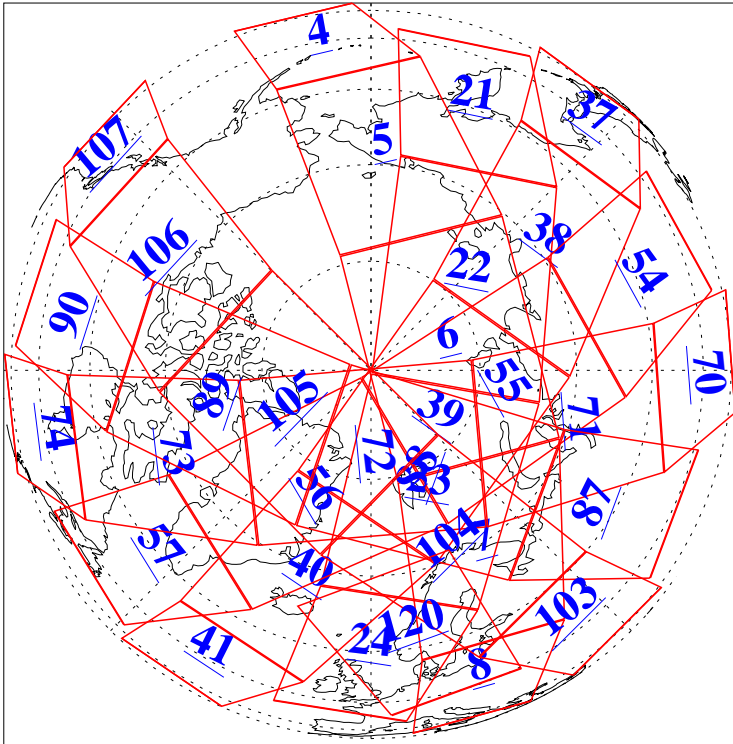

L1B Availability
AMSU Granules: 240
HSB Granules: 0
AIRS Granules: 240

18 Dec 2019
DoY 352
Aqua Day 6437
Granules: 1 to 120

Granules: 121 to 240

Legend: AMSU Available, HSB Available, AIRS Available

L1B Availability
AMSU Granules: 240
HSB Granules: 0
AIRS Granules: 240

18 Dec 2019
DoY 352
Aqua Day 6437
Ascending Granules

Descending Granules

Legend: AMSU Available, HSB Available, AIRS Available

L1B Availability
 AMSU Granules: 240
 HSB Granules: 0
 AIRS Granules: 240

18 Dec 2019
 DoY 352
 Aqua Day 6437

Northern Hemisphere Granules

Southern Hemisphere Granules

Legend: AMSU Available, HSB Available, AIRS Available