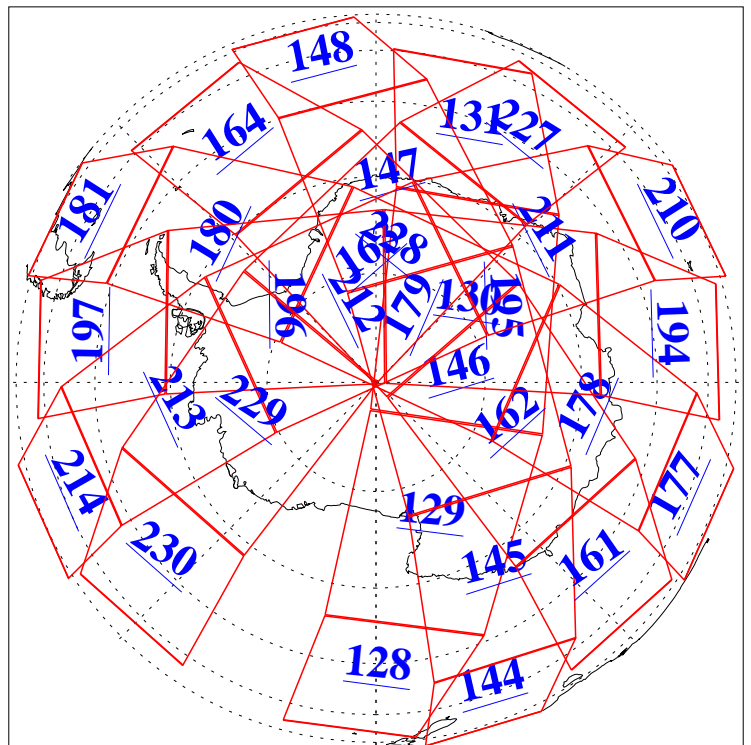

18 Dec 2019
DoY 352
Aqua Day 6437
Ascending Granules

Descending Granules

Legend: AMSU Available, HSB Available, AIRS Available

L1B Availability
 AMSU Granules: 240
 HSB Granules: 0
 AIRS Granules: 240

18 Dec 2019
 DoY 352
 Aqua Day 6437

Northern Hemisphere Granules

Southern Hemisphere Granules

Legend: AMSU Available, HSB Available, AIRS Available