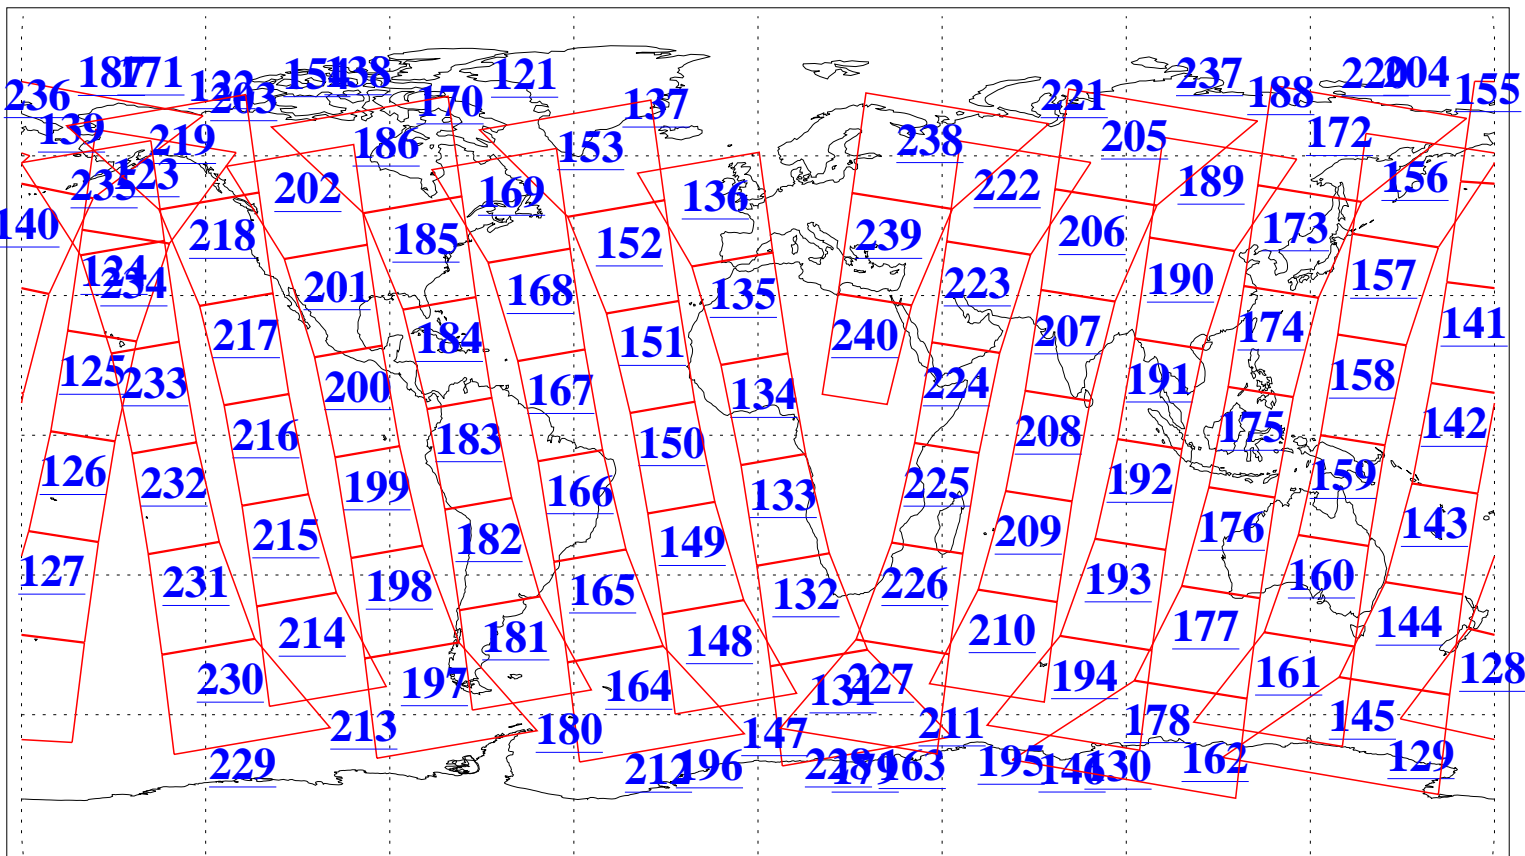

L1B Availability
AMSU Granules: 240
HSB Granules: 0
AIRS Granules: 240

18 Dec 2019
DoY 352
Aqua Day 6437
Granules: 1 to 120

Granules: 121 to 240

Legend: AMSU Available, HSB Available, AIRS Available

L1B Availability
AMSU Granules: 240
HSB Granules: 0
AIRS Granules: 240

18 Dec 2019
DoY 352
Aqua Day 6437
Ascending Granules

Descending Granules

Legend: AMSU Available, HSB Available, AIRS Available

L1B Availability
 AMSU Granules: 240
 HSB Granules: 0
 AIRS Granules: 240

18 Dec 2019
 DoY 352
 Aqua Day 6437

Northern Hemisphere Granules

Southern Hemisphere Granules

Legend: AMSU Available, HSB Available, AIRS Available