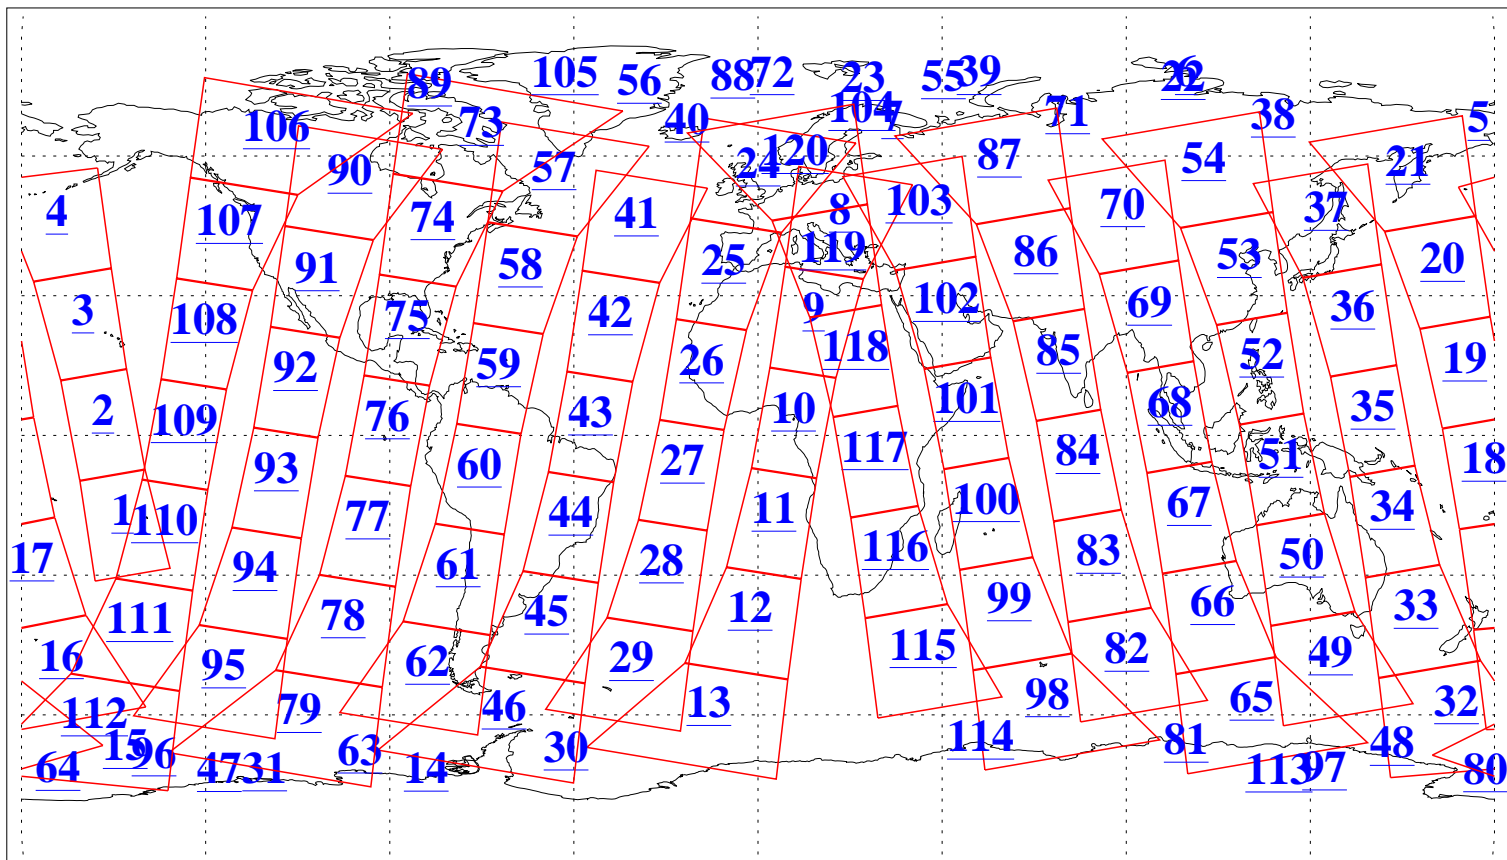

L1B Availability
AMSU Granules: 240
HSB Granules: 0
AIRS Granules: 240

18 Dec 2019
DoY 352
Aqua Day 6437
Granules: 1 to 120

Granules: 121 to 240

Legend: AMSU Available, HSB Available, AIRS Available

L1B Availability
AMSU Granules: 240
HSB Granules: 0
AIRS Granules: 240

18 Dec 2019
DoY 352
Aqua Day 6437
Ascending Granules

Descending Granules

Legend: AMSU Available, HSB Available, AIRS Available

L1B Availability
 AMSU Granules: 240
 HSB Granules: 0
 AIRS Granules: 240

18 Dec 2019
 DoY 352
 Aqua Day 6437

Northern Hemisphere Granules

Southern Hemisphere Granules

Legend: AMSU Available, HSB Available, AIRS Available