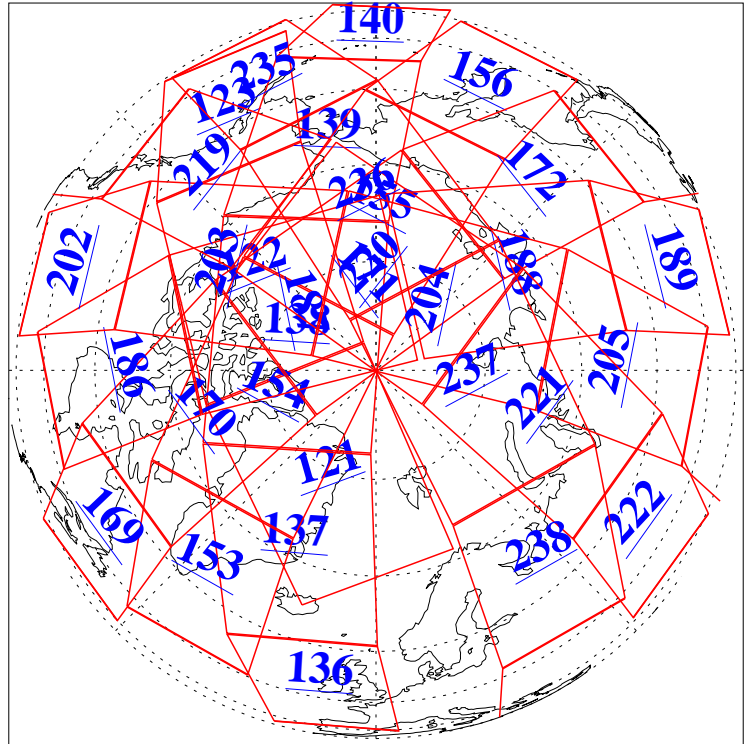

18 Dec 2019
DoY 352
Aqua Day 6437
Ascending Granules

Descending Granules

Legend: AMSU Available, HSB Available, AIRS Available

L1B Availability
 AMSU Granules: 240
 HSB Granules: 0
 AIRS Granules: 240

18 Dec 2019
 DoY 352
 Aqua Day 6437

Northern Hemisphere Granules

Southern Hemisphere Granules

Legend: AMSU Available, HSB Available, AIRS Available