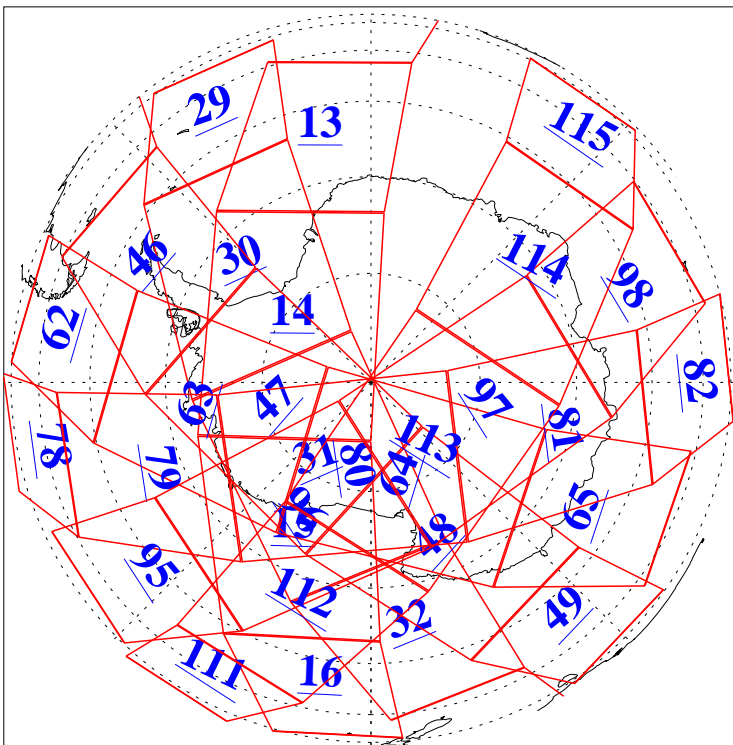

L1B Availability
AMSU Granules: 240
HSB Granules: 0
AIRS Granules: 240

18 Dec 2019
DoY 352
Aqua Day 6437
Granules: 1 to 120

Granules: 121 to 240

Legend: AMSU Available, HSB Available, AIRS Available

L1B Availability
AMSU Granules: 240
HSB Granules: 0
AIRS Granules: 240

18 Dec 2019
DoY 352
Aqua Day 6437
Ascending Granules

Descending Granules

Legend: AMSU Available, HSB Available, AIRS Available

L1B Availability
 AMSU Granules: 240
 HSB Granules: 0
 AIRS Granules: 240

18 Dec 2019
 DoY 352
 Aqua Day 6437

Northern Hemisphere Granules

Southern Hemisphere Granules

Legend: AMSU Available, HSB Available, AIRS Available