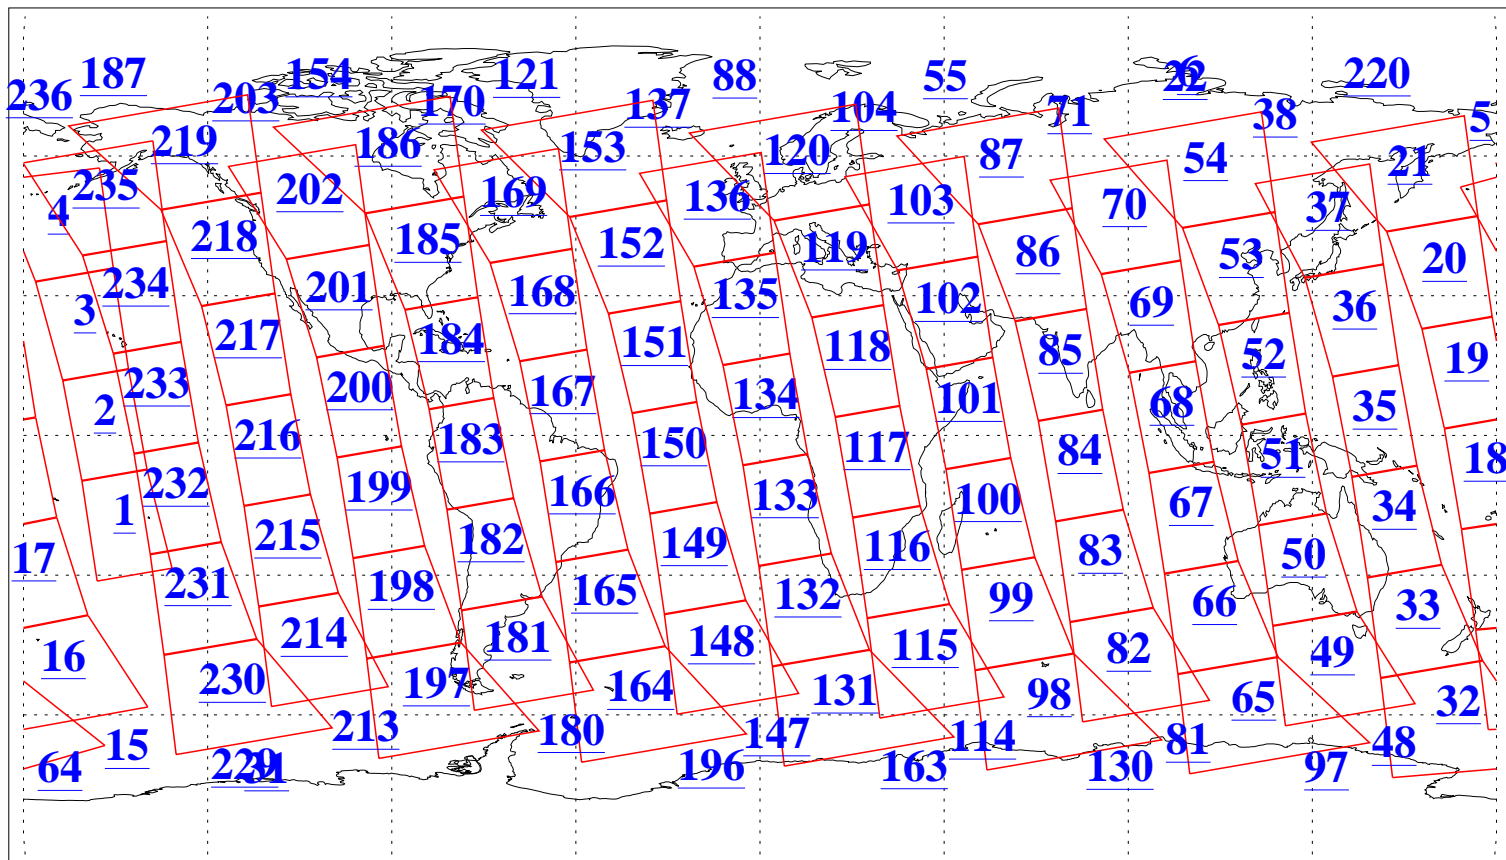

L1B Availability
AMSU Granules: 240
HSB Granules: 0
AIRS Granules: 240

18 Dec 2019
DoY 352
Aqua Day 6437
Granules: 1 to 120

Granules: 121 to 240

Legend: AMSU Available, HSB Available, AIRS Available

L1B Availability
AMSU Granules: 240
HSB Granules: 0
AIRS Granules: 240

18 Dec 2019
DoY 352
Aqua Day 6437
Ascending Granules

Descending Granules

Legend: AMSU Available, HSB Available, AIRS Available

L1B Availability
 AMSU Granules: 240
 HSB Granules: 0
 AIRS Granules: 240

18 Dec 2019
 DoY 352
 Aqua Day 6437

Northern Hemisphere Granules

Southern Hemisphere Granules

Legend: AMSU Available, HSB Available, AIRS Available