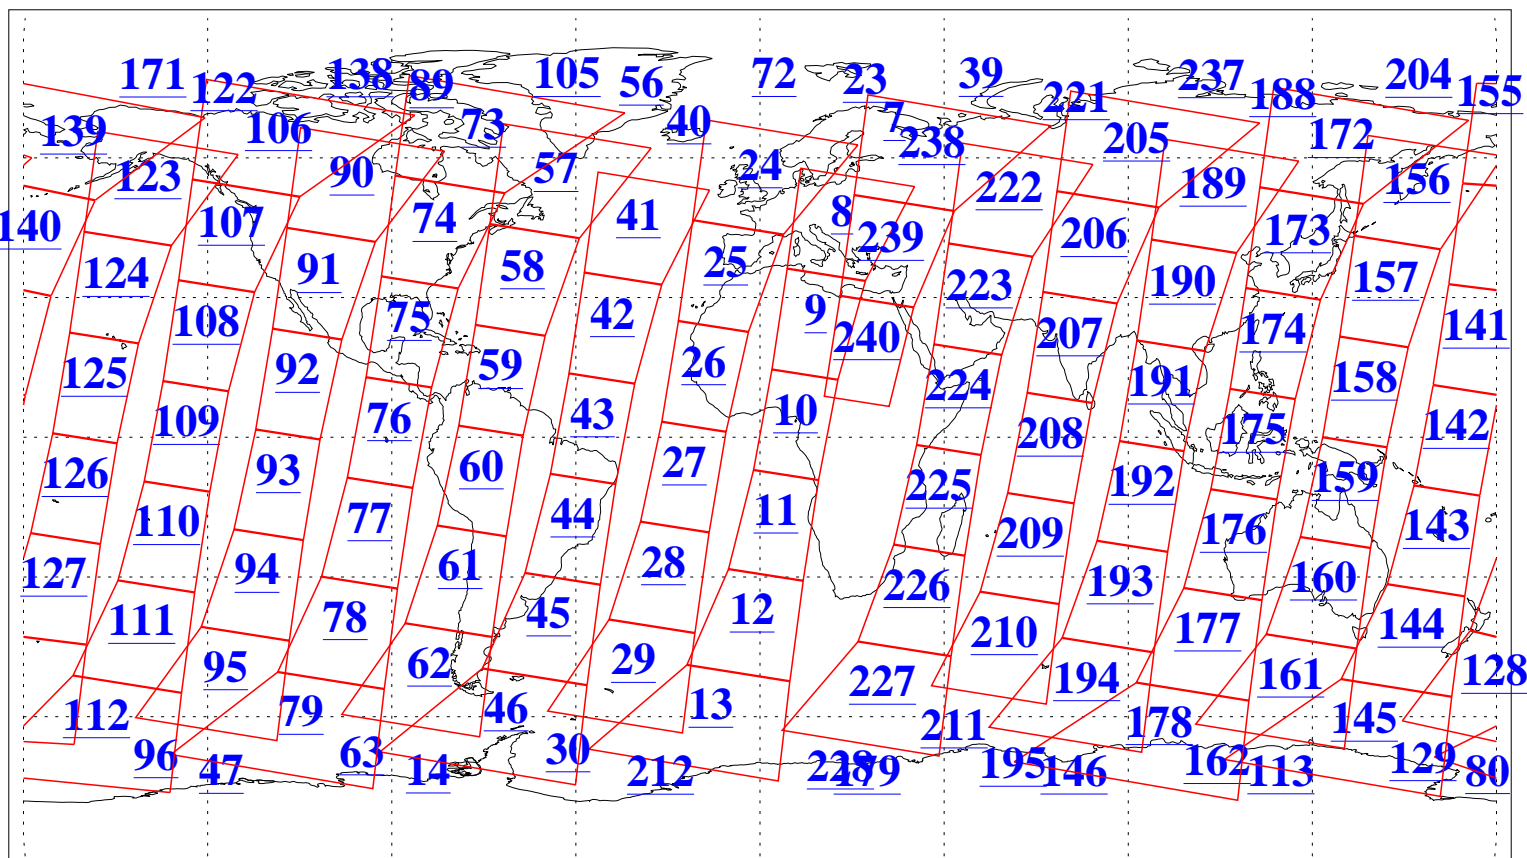

L1B Availability
AMSU Granules: 240
HSB Granules: 0
AIRS Granules: 240

18 Dec 2019
DoY 352
Aqua Day 6437
Granules: 1 to 120

Granules: 121 to 240

Legend: AMSU Available, HSB Available, AIRS Available

L1B Availability
AMSU Granules: 240
HSB Granules: 0
AIRS Granules: 240

18 Dec 2019
DoY 352
Aqua Day 6437
Ascending Granules

Descending Granules

Legend: AMSU Available, HSB Available, AIRS Available

L1B Availability
 AMSU Granules: 240
 HSB Granules: 0
 AIRS Granules: 240

18 Dec 2019
 DoY 352
 Aqua Day 6437

Northern Hemisphere Granules

Southern Hemisphere Granules

Legend: AMSU Available, HSB Available, AIRS Available