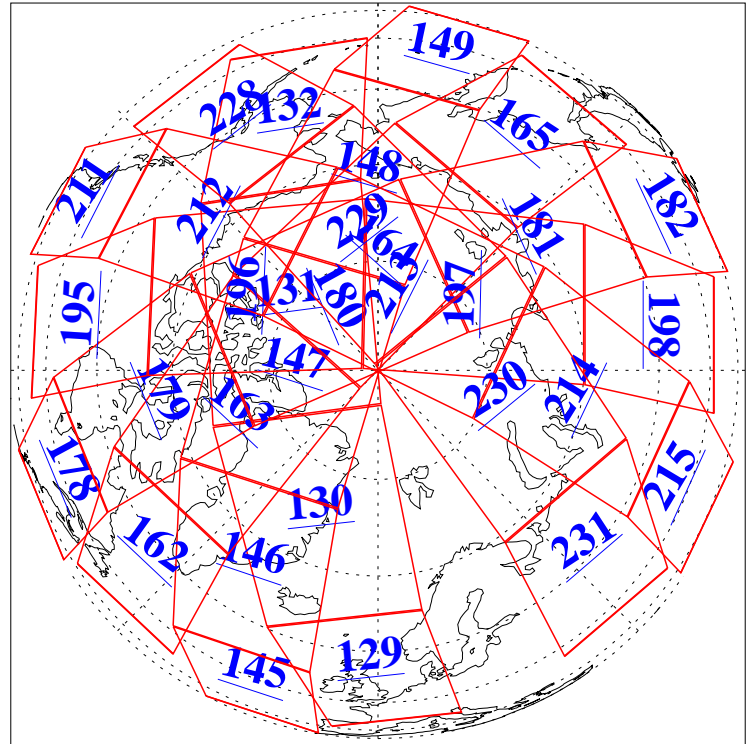

17 Dec 2019
DoY 351
Aqua Day 6436

Ascending Granules

Descending Granules

Legend: AMSU Available, HSB Available, AIRS Available

L1B Availability
 AMSU Granules: 239
 HSB Granules: 0
 AIRS Granules: 240

17 Dec 2019
 DoY 351
 Aqua Day 6436

Northern Hemisphere Granules

Southern Hemisphere Granules

Legend: AMSU Available, HSB Available, **AIRS Available**