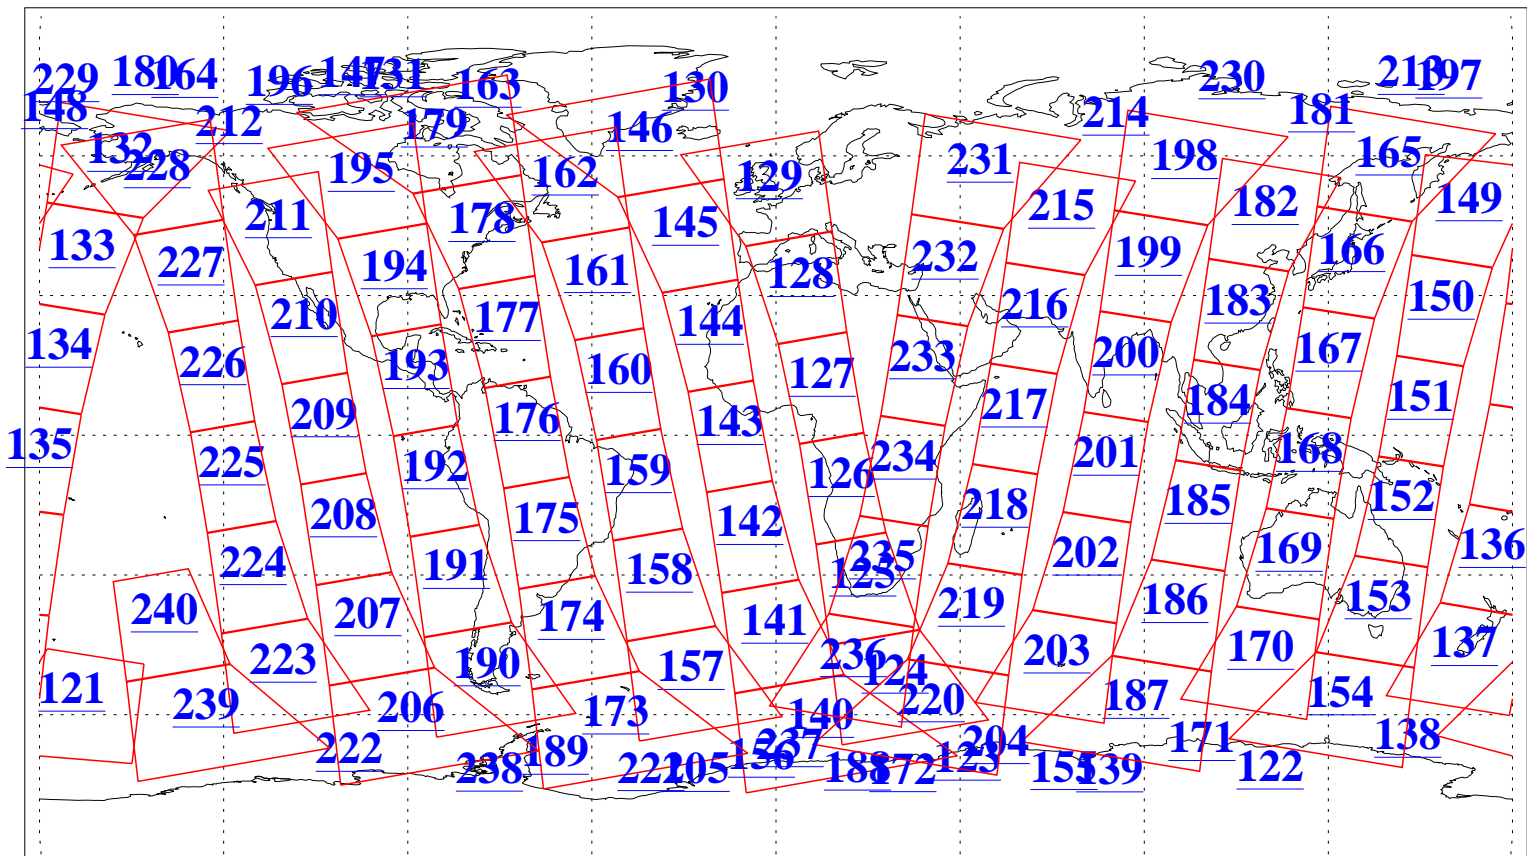

L1B Availability
AMSU Granules: 239
HSB Granules: 0
AIRS Granules: 240

17 Dec 2019
DoY 351
Aqua Day 6436
Granules: 1 to 120

Granules: 121 to 240

Legend: AMSU Available, HSB Available, AIRS Available

L1B Availability
AMSU Granules: 239
HSB Granules: 0
AIRS Granules: 240

17 Dec 2019
DoY 351
Aqua Day 6436

Ascending Granules

Descending Granules

Legend: AMSU Available, HSB Available, AIRS Available

L1B Availability
 AMSU Granules: 239
 HSB Granules: 0
 AIRS Granules: 240

17 Dec 2019
 DoY 351
 Aqua Day 6436

Northern Hemisphere Granules

Southern Hemisphere Granules

Legend: AMSU Available, HSB Available, **AIRS Available**