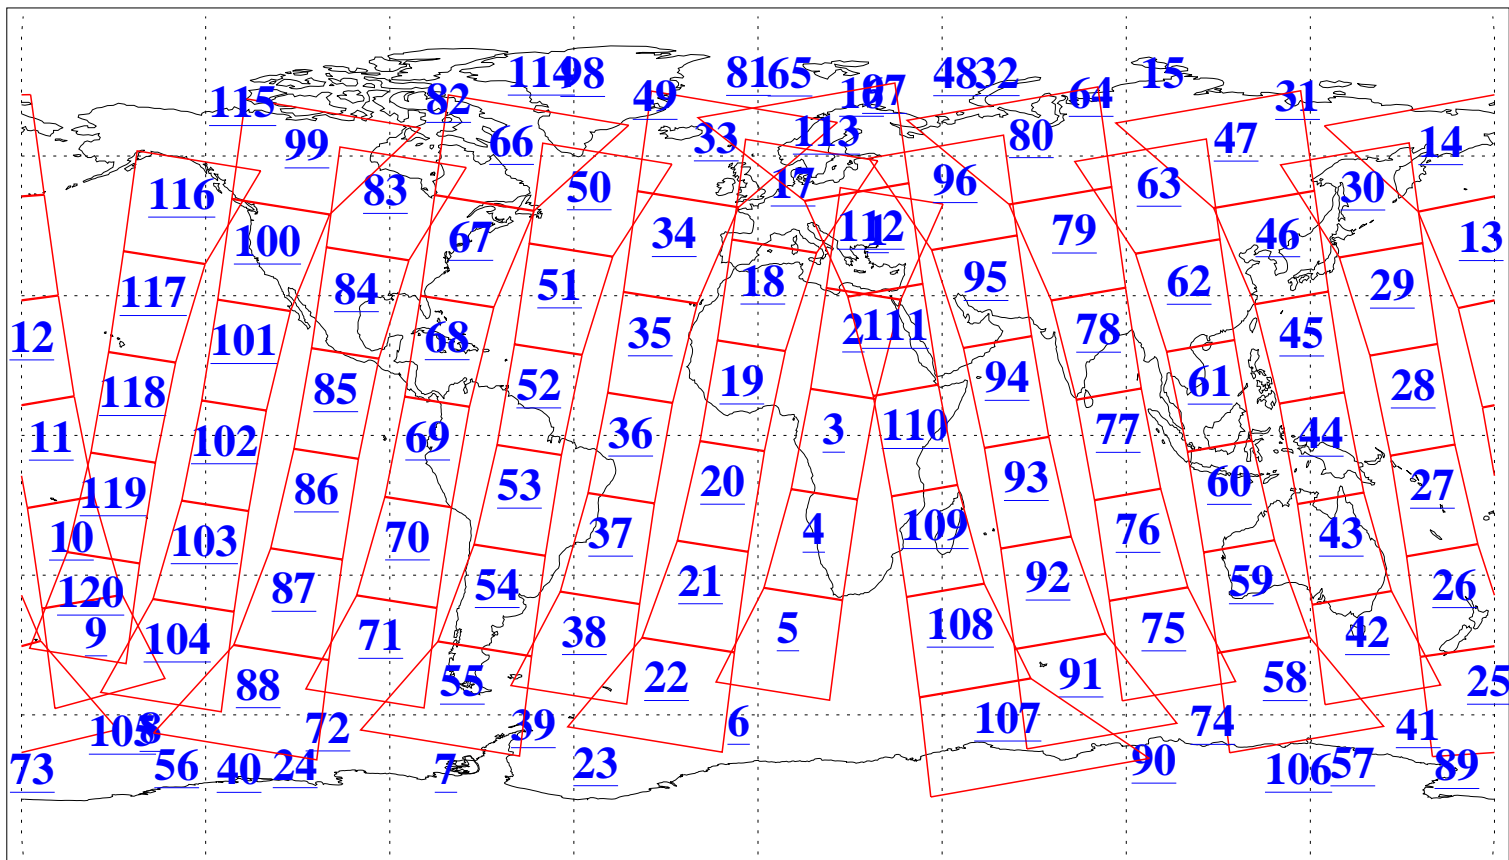

L1B Availability
AMSU Granules: 239
HSB Granules: 0
AIRS Granules: 240

17 Dec 2019
DoY 351
Aqua Day 6436
Granules: 1 to 120

Granules: 121 to 240

Legend: AMSU Available, HSB Available, AIRS Available

L1B Availability
AMSU Granules: 239
HSB Granules: 0
AIRS Granules: 240

17 Dec 2019
DoY 351
Aqua Day 6436

Ascending Granules

Descending Granules

Legend: AMSU Available, HSB Available, AIRS Available

L1B Availability
 AMSU Granules: 239
 HSB Granules: 0
 AIRS Granules: 240

17 Dec 2019
 DoY 351
 Aqua Day 6436

Northern Hemisphere Granules

Southern Hemisphere Granules

Legend: AMSU Available, HSB Available, **AIRS Available**