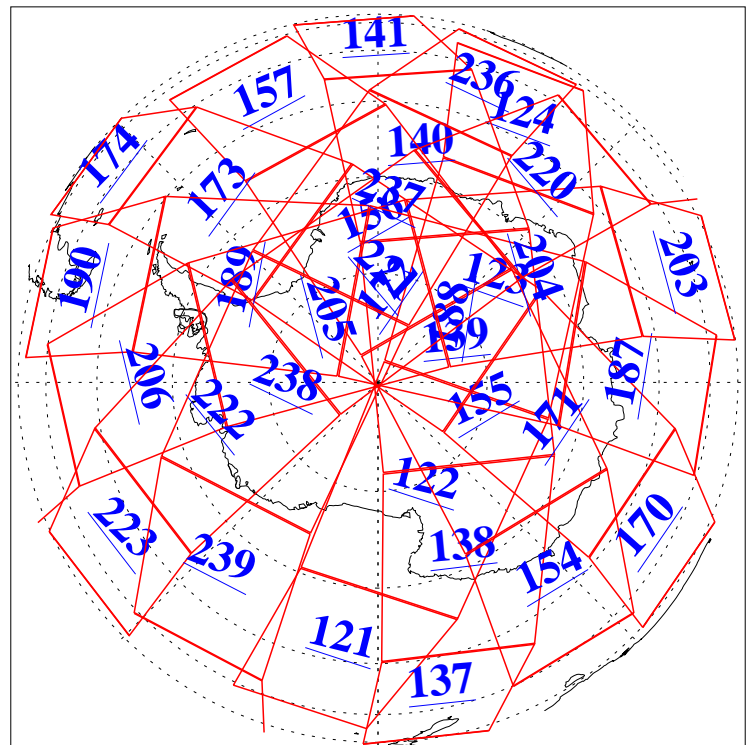

L1B Availability
AMSU Granules: 239
HSB Granules: 0
AIRS Granules: 240

17 Dec 2019
DoY 351
Aqua Day 6436
Granules: 1 to 120

Granules: 121 to 240

Legend: AMSU Available, HSB Available, AIRS Available

L1B Availability
AMSU Granules: 239
HSB Granules: 0
AIRS Granules: 240

17 Dec 2019
DoY 351
Aqua Day 6436

Ascending Granules

Descending Granules

Legend: AMSU Available, HSB Available, AIRS Available

L1B Availability
 AMSU Granules: 239
 HSB Granules: 0
 AIRS Granules: 240

17 Dec 2019
 DoY 351
 Aqua Day 6436

Northern Hemisphere Granules

Southern Hemisphere Granules

Legend: AMSU Available, HSB Available, **AIRS Available**