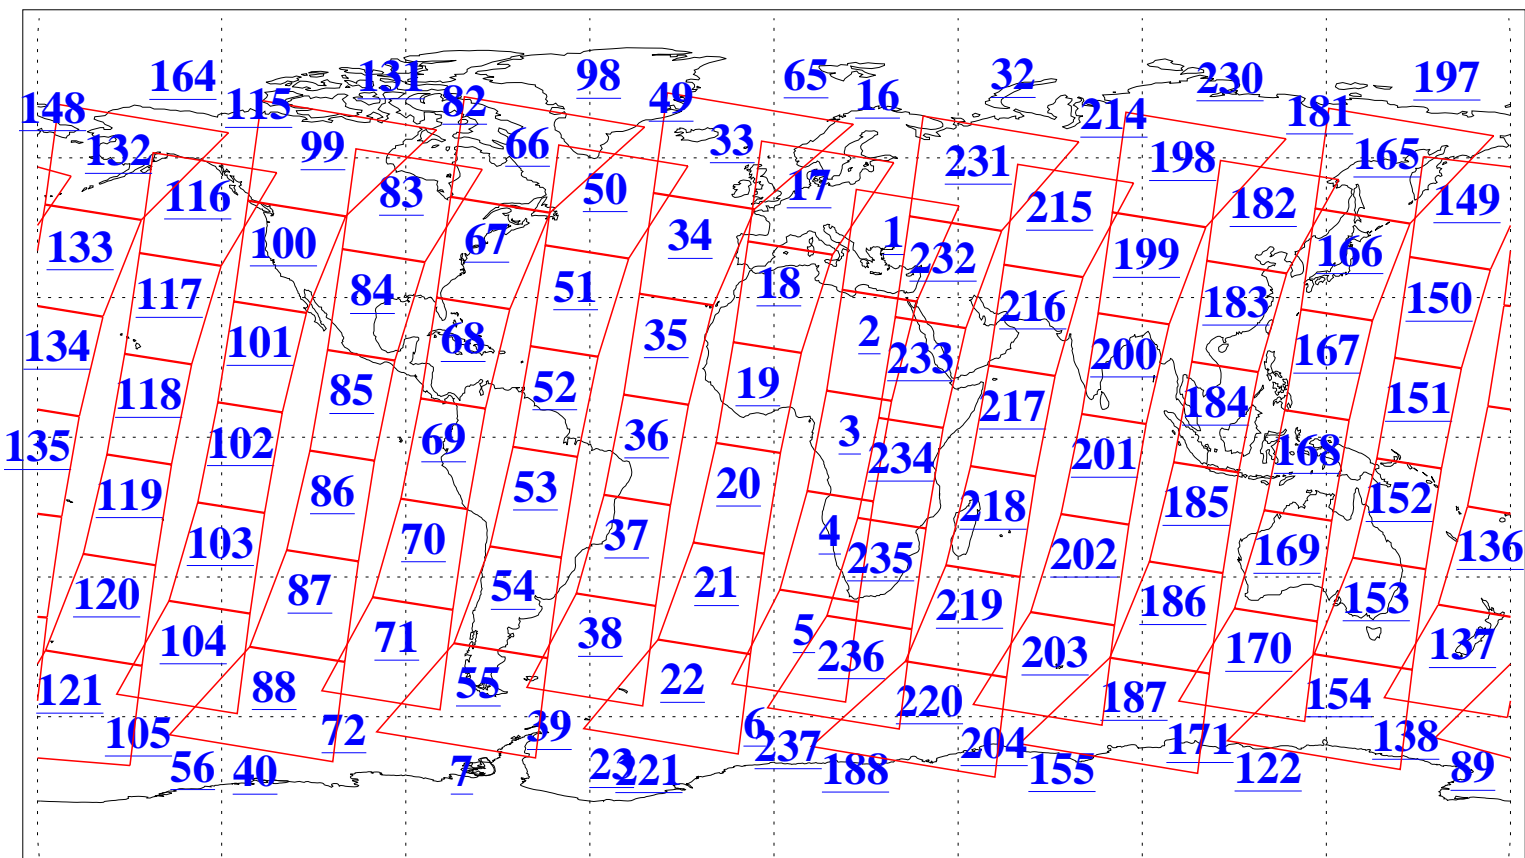

L1B Availability
AMSU Granules: 239
HSB Granules: 0
AIRS Granules: 240

17 Dec 2019
DoY 351
Aqua Day 6436
Granules: 1 to 120

Granules: 121 to 240

Legend: AMSU Available, HSB Available, AIRS Available

L1B Availability
AMSU Granules: 239
HSB Granules: 0
AIRS Granules: 240

17 Dec 2019
DoY 351
Aqua Day 6436

Ascending Granules

Descending Granules

Legend: AMSU Available, HSB Available, AIRS Available

L1B Availability
 AMSU Granules: 239
 HSB Granules: 0
 AIRS Granules: 240

17 Dec 2019
 DoY 351
 Aqua Day 6436

Northern Hemisphere Granules

Southern Hemisphere Granules

Legend: AMSU Available, HSB Available, **AIRS Available**