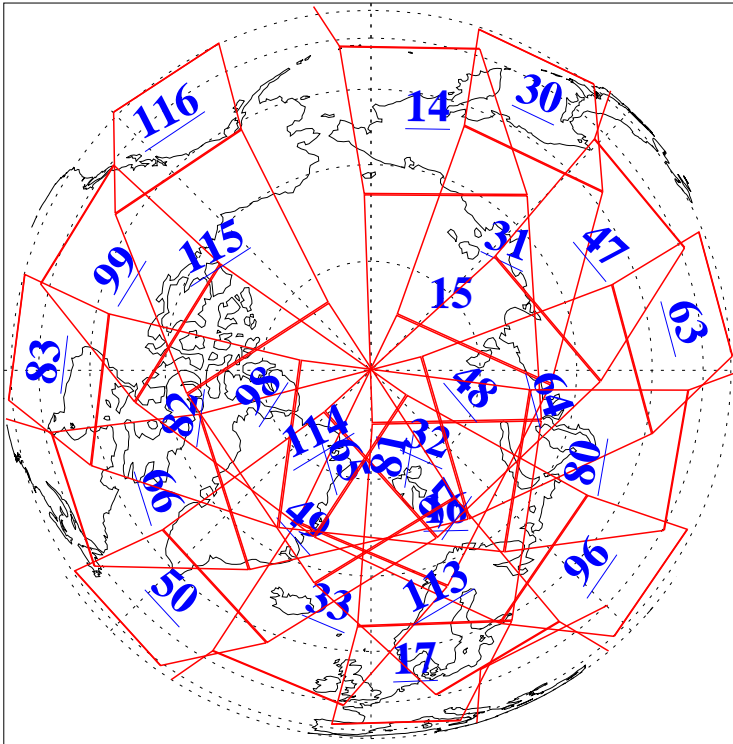

L1B Availability
AMSU Granules: 239
HSB Granules: 0
AIRS Granules: 240

17 Dec 2019
DoY 351
Aqua Day 6436
Granules: 1 to 120

Granules: 121 to 240

Legend: AMSU Available, HSB Available, AIRS Available

L1B Availability
AMSU Granules: 239
HSB Granules: 0
AIRS Granules: 240

17 Dec 2019
DoY 351
Aqua Day 6436

Ascending Granules

Descending Granules

Legend: AMSU Available, HSB Available, AIRS Available

L1B Availability
 AMSU Granules: 239
 HSB Granules: 0
 AIRS Granules: 240

17 Dec 2019
 DoY 351
 Aqua Day 6436

Northern Hemisphere Granules

Southern Hemisphere Granules

Legend: AMSU Available, HSB Available, **AIRS Available**