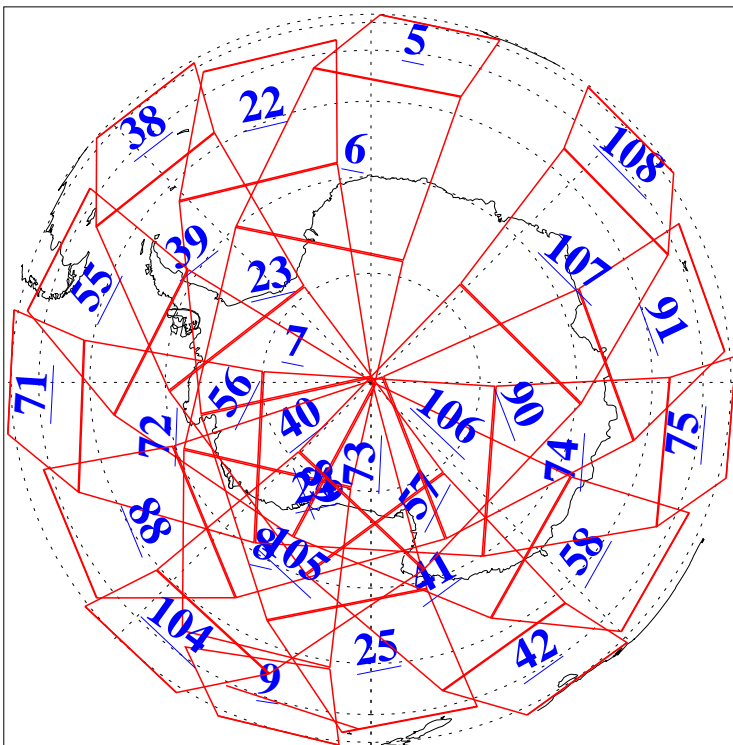

L1B Availability
AMSU Granules: 239
HSB Granules: 0
AIRS Granules: 240

17 Dec 2019
DoY 351
Aqua Day 6436
Granules: 1 to 120

Granules: 121 to 240

Legend: AMSU Available, HSB Available, AIRS Available

L1B Availability
AMSU Granules: 239
HSB Granules: 0
AIRS Granules: 240

17 Dec 2019
DoY 351
Aqua Day 6436

Ascending Granules

Descending Granules

Legend: AMSU Available, HSB Available, AIRS Available

L1B Availability
 AMSU Granules: 239
 HSB Granules: 0
 AIRS Granules: 240

17 Dec 2019
 DoY 351
 Aqua Day 6436

Northern Hemisphere Granules

Southern Hemisphere Granules

Legend: AMSU Available, HSB Available, **AIRS Available**