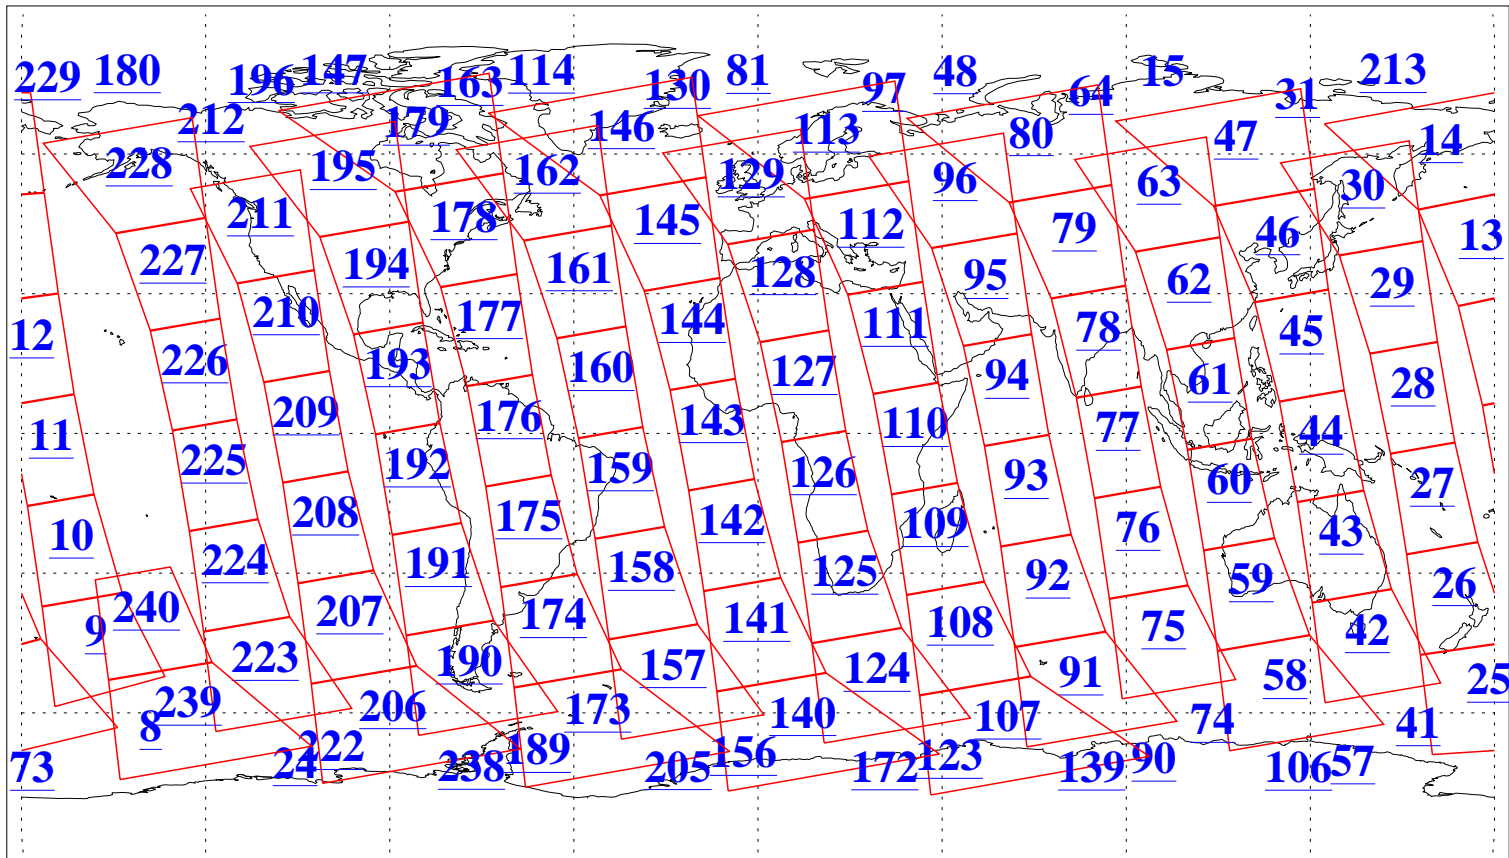

L1B Availability
AMSU Granules: 239
HSB Granules: 0
AIRS Granules: 240

17 Dec 2019
DoY 351
Aqua Day 6436
Granules: 1 to 120

Granules: 121 to 240

Legend: AMSU Available, HSB Available, AIRS Available

L1B Availability
AMSU Granules: 239
HSB Granules: 0
AIRS Granules: 240

17 Dec 2019
DoY 351
Aqua Day 6436

Ascending Granules

Descending Granules

Legend: AMSU Available, HSB Available, AIRS Available

L1B Availability
 AMSU Granules: 239
 HSB Granules: 0
 AIRS Granules: 240

17 Dec 2019
 DoY 351
 Aqua Day 6436

Northern Hemisphere Granules

Southern Hemisphere Granules

Legend: AMSU Available, HSB Available, **AIRS Available**