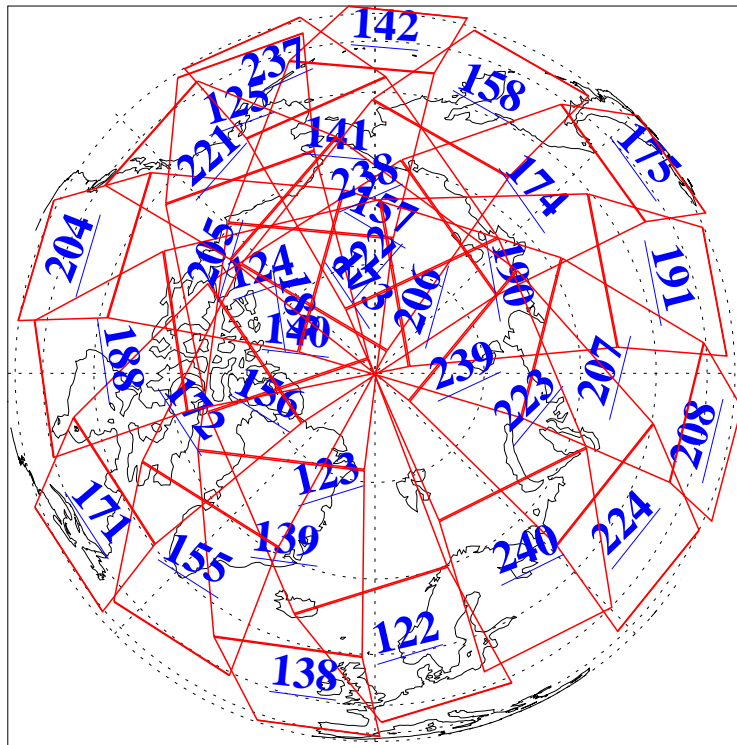

L1B Availability  
AMSU Granules: 240  
HSB Granules: 0  
AIRS Granules: 240

16 Dec 2019  
DoY 350  
Aqua Day 6435  
Granules: 1 to 120

Granules: 121 to 240

Legend: AMSU Available, HSB Available, AIRS Available

L1B Availability  
AMSU Granules: 240  
HSB Granules: 0  
AIRS Granules: 240

16 Dec 2019  
DoY 350  
Aqua Day 6435  
Ascending Granules

Descending Granules

Legend: AMSU Available, HSB Available, AIRS Available

L1B Availability  
 AMSU Granules: 240  
 HSB Granules: 0  
 AIRS Granules: 240

16 Dec 2019  
 DoY 350  
 Aqua Day 6435

Northern Hemisphere Granules

Southern Hemisphere Granules

Legend: AMSU Available, HSB Available, AIRS Available