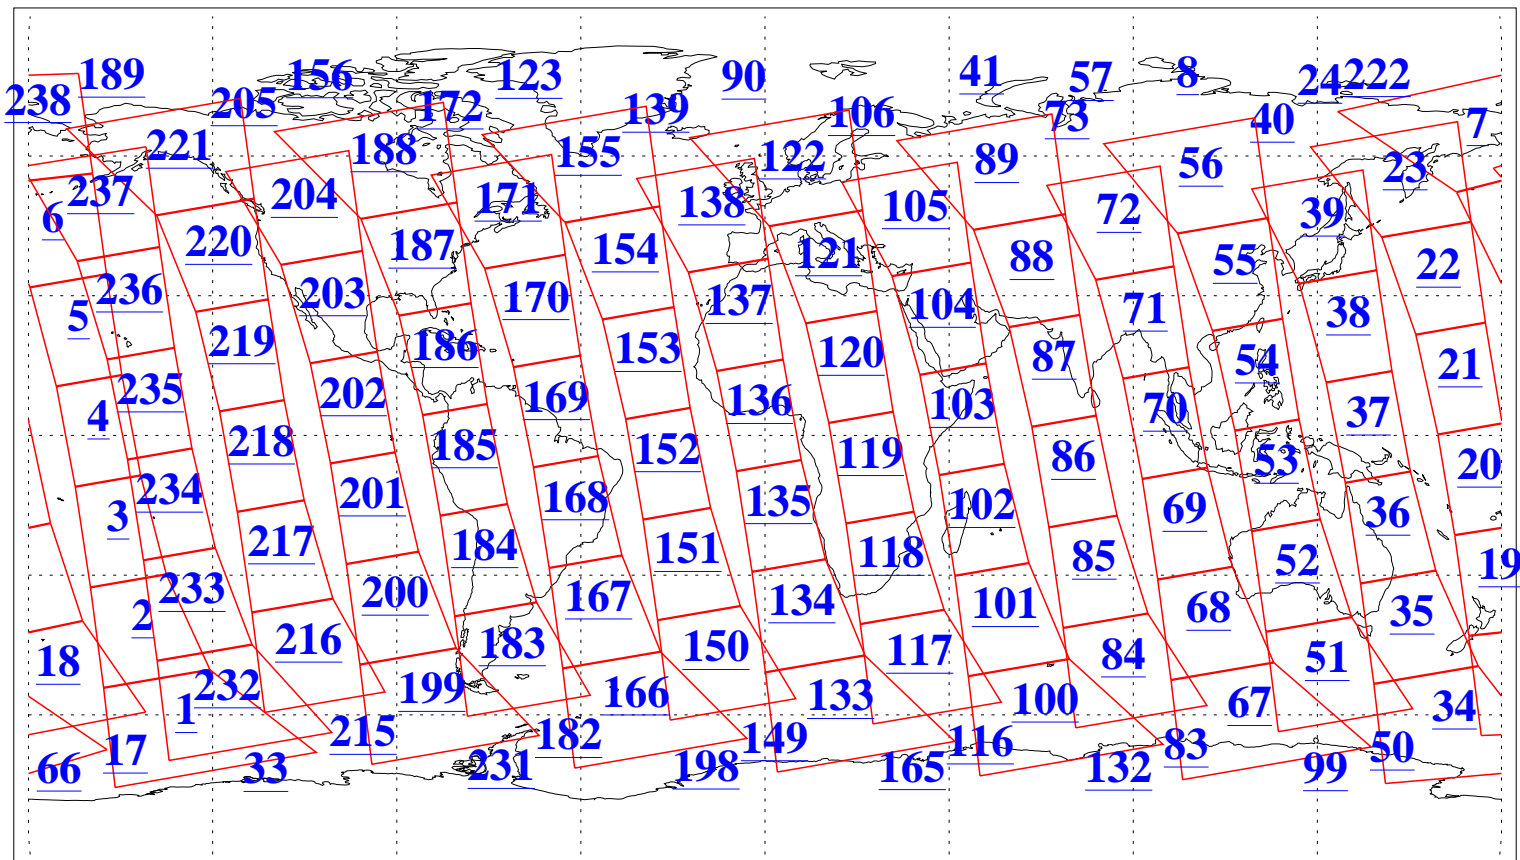

L1B Availability  
AMSU Granules: 240  
HSB Granules: 0  
AIRS Granules: 240

16 Dec 2019  
DoY 350  
Aqua Day 6435  
Granules: 1 to 120

Granules: 121 to 240

Legend: AMSU Available, HSB Available, AIRS Available

L1B Availability  
AMSU Granules: 240  
HSB Granules: 0  
AIRS Granules: 240

16 Dec 2019  
DoY 350  
Aqua Day 6435  
Ascending Granules

Descending Granules

Legend: AMSU Available, HSB Available, AIRS Available

L1B Availability  
 AMSU Granules: 240  
 HSB Granules: 0  
 AIRS Granules: 240

16 Dec 2019  
 DoY 350  
 Aqua Day 6435

Northern Hemisphere Granules

Southern Hemisphere Granules

Legend: AMSU Available, HSB Available, AIRS Available