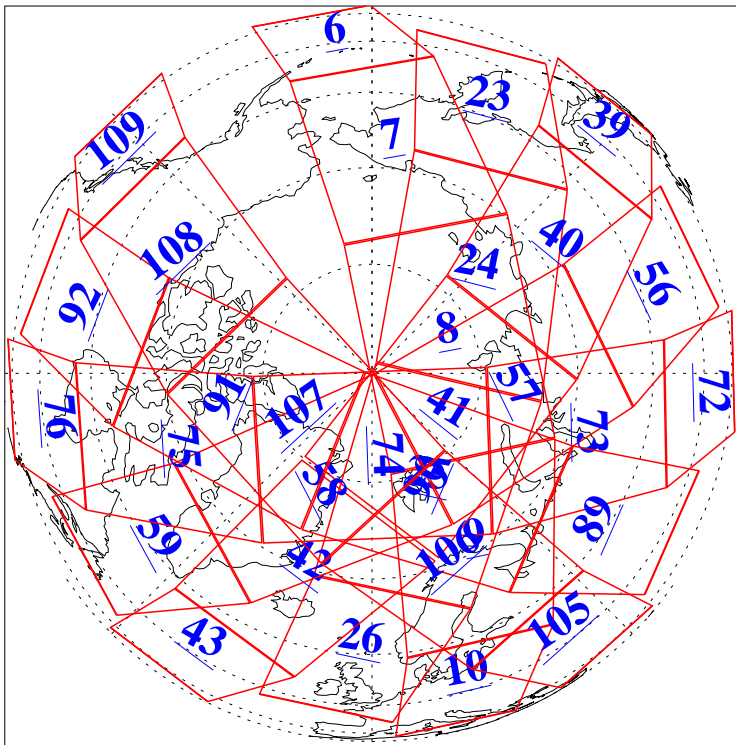

L1B Availability  
AMSU Granules: 240  
HSB Granules: 0  
AIRS Granules: 240

16 Dec 2019  
DoY 350  
Aqua Day 6435  
Granules: 1 to 120

Granules: 121 to 240

Legend: AMSU Available, HSB Available, AIRS Available

L1B Availability  
AMSU Granules: 240  
HSB Granules: 0  
AIRS Granules: 240

16 Dec 2019  
DoY 350  
Aqua Day 6435  
Ascending Granules

Descending Granules

Legend: AMSU Available, HSB Available, AIRS Available

L1B Availability  
 AMSU Granules: 240  
 HSB Granules: 0  
 AIRS Granules: 240

16 Dec 2019  
 DoY 350  
 Aqua Day 6435

Northern Hemisphere Granules

Southern Hemisphere Granules

Legend: AMSU Available, HSB Available, AIRS Available