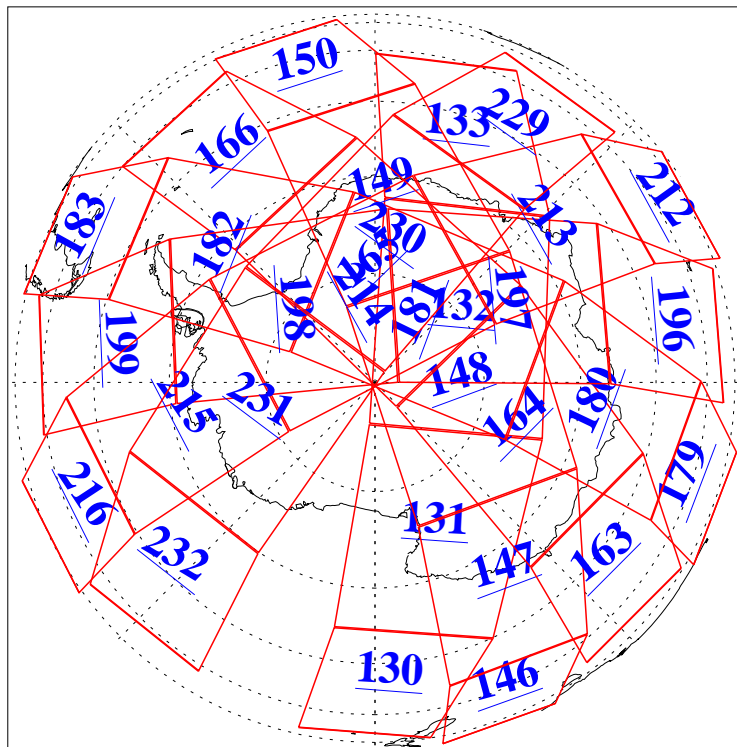

L1B Availability  
AMSU Granules: 240  
HSB Granules: 0  
AIRS Granules: 240

16 Dec 2019  
DoY 350  
Aqua Day 6435  
Ascending Granules

Descending Granules

Legend: AMSU Available, HSB Available, AIRS Available

L1B Availability  
 AMSU Granules: 240  
 HSB Granules: 0  
 AIRS Granules: 240

16 Dec 2019  
 DoY 350  
 Aqua Day 6435

Northern Hemisphere Granules

Southern Hemisphere Granules

Legend: AMSU Available, HSB Available, AIRS Available