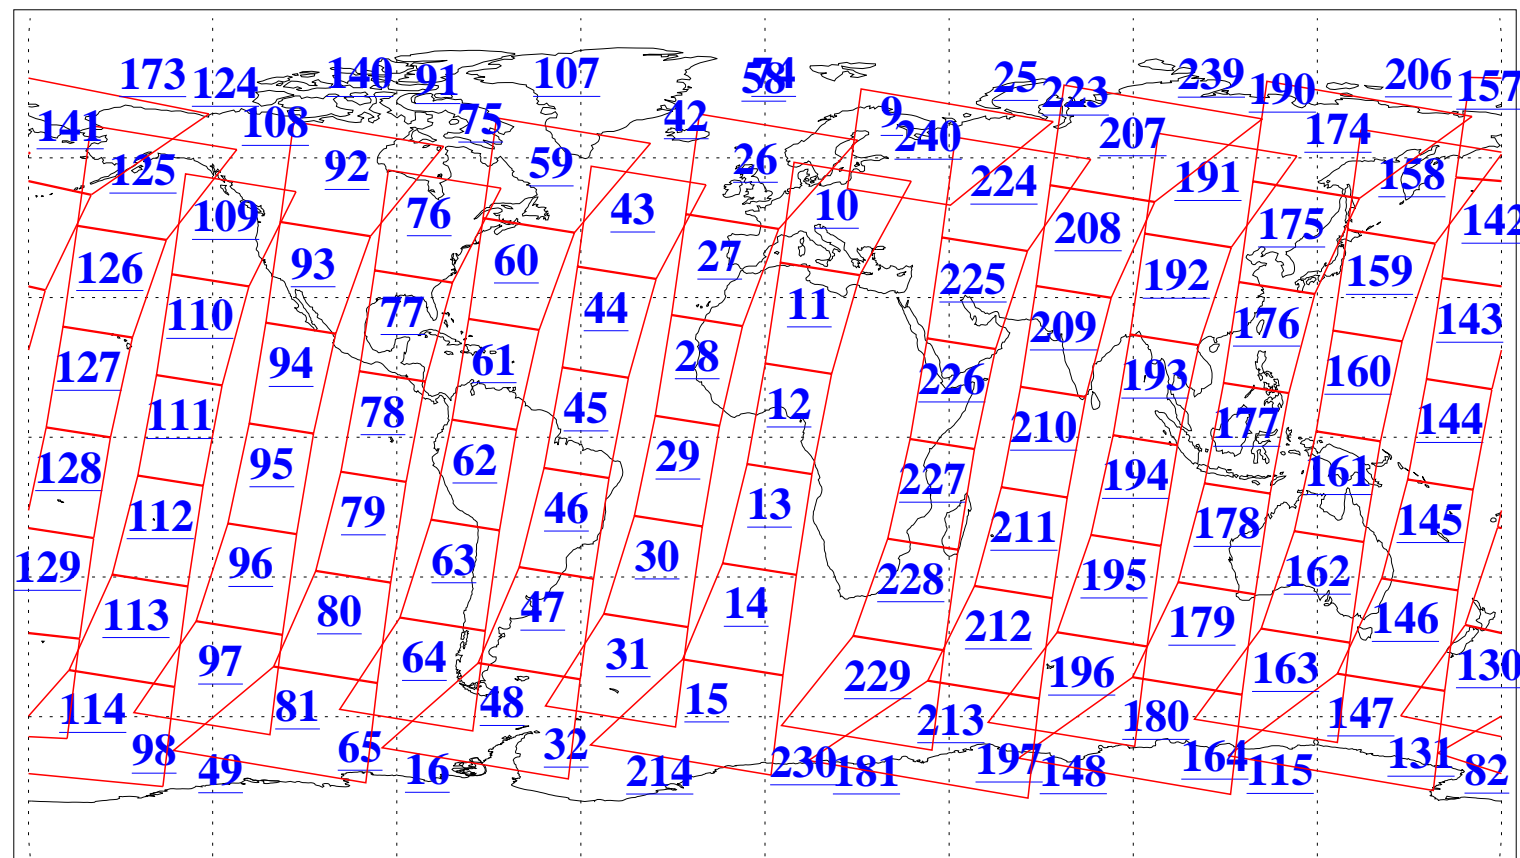

L1B Availability  
AMSU Granules: 240  
HSB Granules: 0  
AIRS Granules: 240

16 Dec 2019  
DoY 350  
Aqua Day 6435  
Granules: 1 to 120

Granules: 121 to 240

Legend: AMSU Available, HSB Available, AIRS Available

L1B Availability  
AMSU Granules: 240  
HSB Granules: 0  
AIRS Granules: 240

16 Dec 2019  
DoY 350  
Aqua Day 6435  
Ascending Granules

Descending Granules

Legend: AMSU Available, HSB Available, AIRS Available

L1B Availability  
 AMSU Granules: 240  
 HSB Granules: 0  
 AIRS Granules: 240

16 Dec 2019  
 DoY 350  
 Aqua Day 6435

Northern Hemisphere Granules

Southern Hemisphere Granules

Legend: AMSU Available, HSB Available, AIRS Available