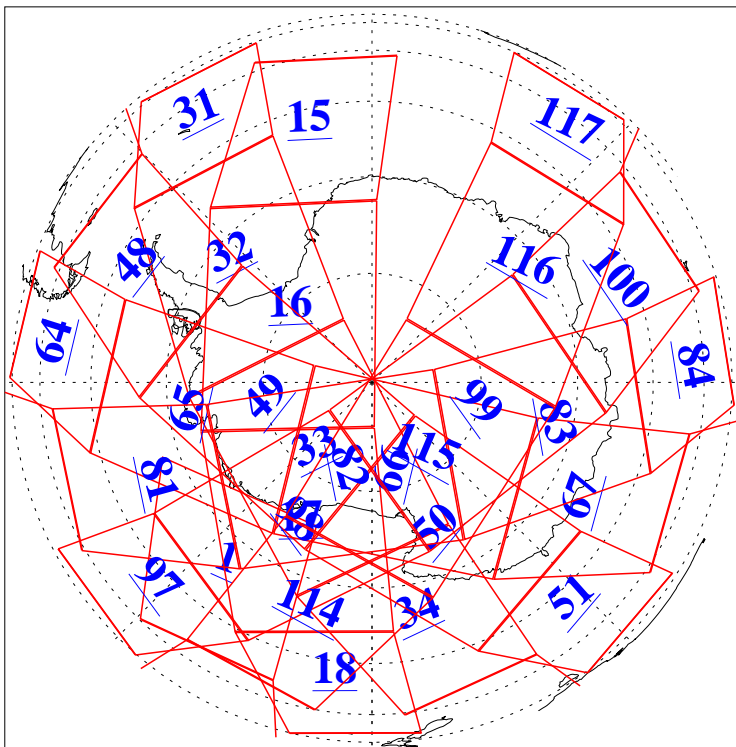

L1B Availability  
AMSU Granules: 240  
HSB Granules: 0  
AIRS Granules: 240

16 Dec 2019  
DoY 350  
Aqua Day 6435  
Granules: 1 to 120

Granules: 121 to 240

Legend: AMSU Available, HSB Available, AIRS Available

L1B Availability  
AMSU Granules: 240  
HSB Granules: 0  
AIRS Granules: 240

16 Dec 2019  
DoY 350  
Aqua Day 6435  
Ascending Granules

Descending Granules

Legend: AMSU Available, HSB Available, AIRS Available

L1B Availability  
 AMSU Granules: 240  
 HSB Granules: 0  
 AIRS Granules: 240

16 Dec 2019  
 DoY 350  
 Aqua Day 6435

Northern Hemisphere Granules

Southern Hemisphere Granules

Legend: AMSU Available, HSB Available, AIRS Available