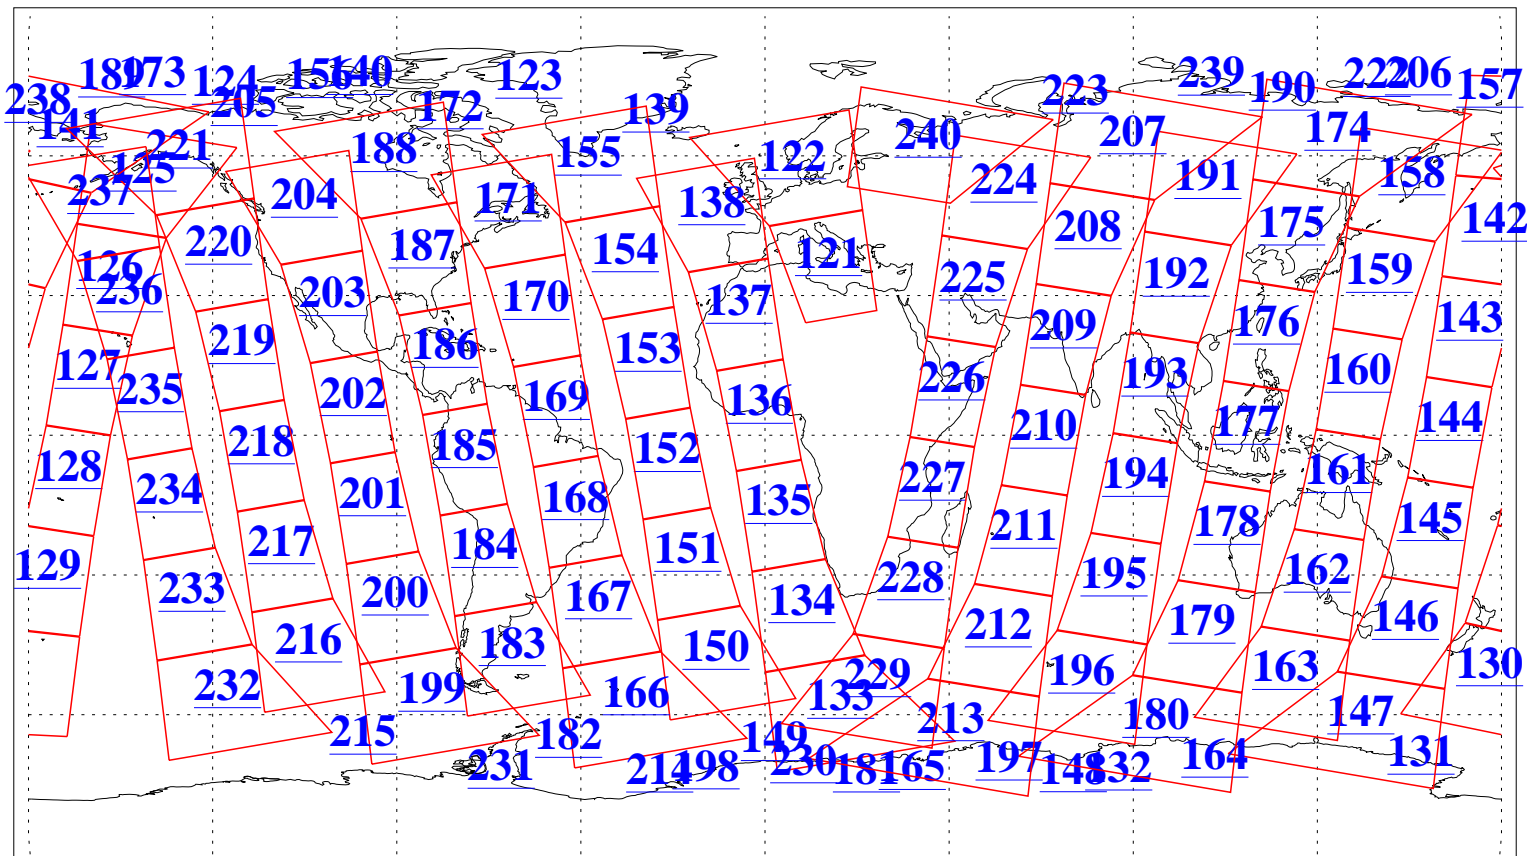

L1B Availability  
AMSU Granules: 240  
HSB Granules: 0  
AIRS Granules: 240

16 Dec 2019  
DoY 350  
Aqua Day 6435  
Granules: 1 to 120

Granules: 121 to 240

Legend: AMSU Available, HSB Available, AIRS Available

L1B Availability  
AMSU Granules: 240  
HSB Granules: 0  
AIRS Granules: 240

16 Dec 2019  
DoY 350  
Aqua Day 6435  
Ascending Granules

Descending Granules

Legend: AMSU Available, HSB Available, AIRS Available

L1B Availability  
 AMSU Granules: 240  
 HSB Granules: 0  
 AIRS Granules: 240

16 Dec 2019  
 DoY 350  
 Aqua Day 6435

Northern Hemisphere Granules

Southern Hemisphere Granules

Legend: AMSU Available, HSB Available, AIRS Available