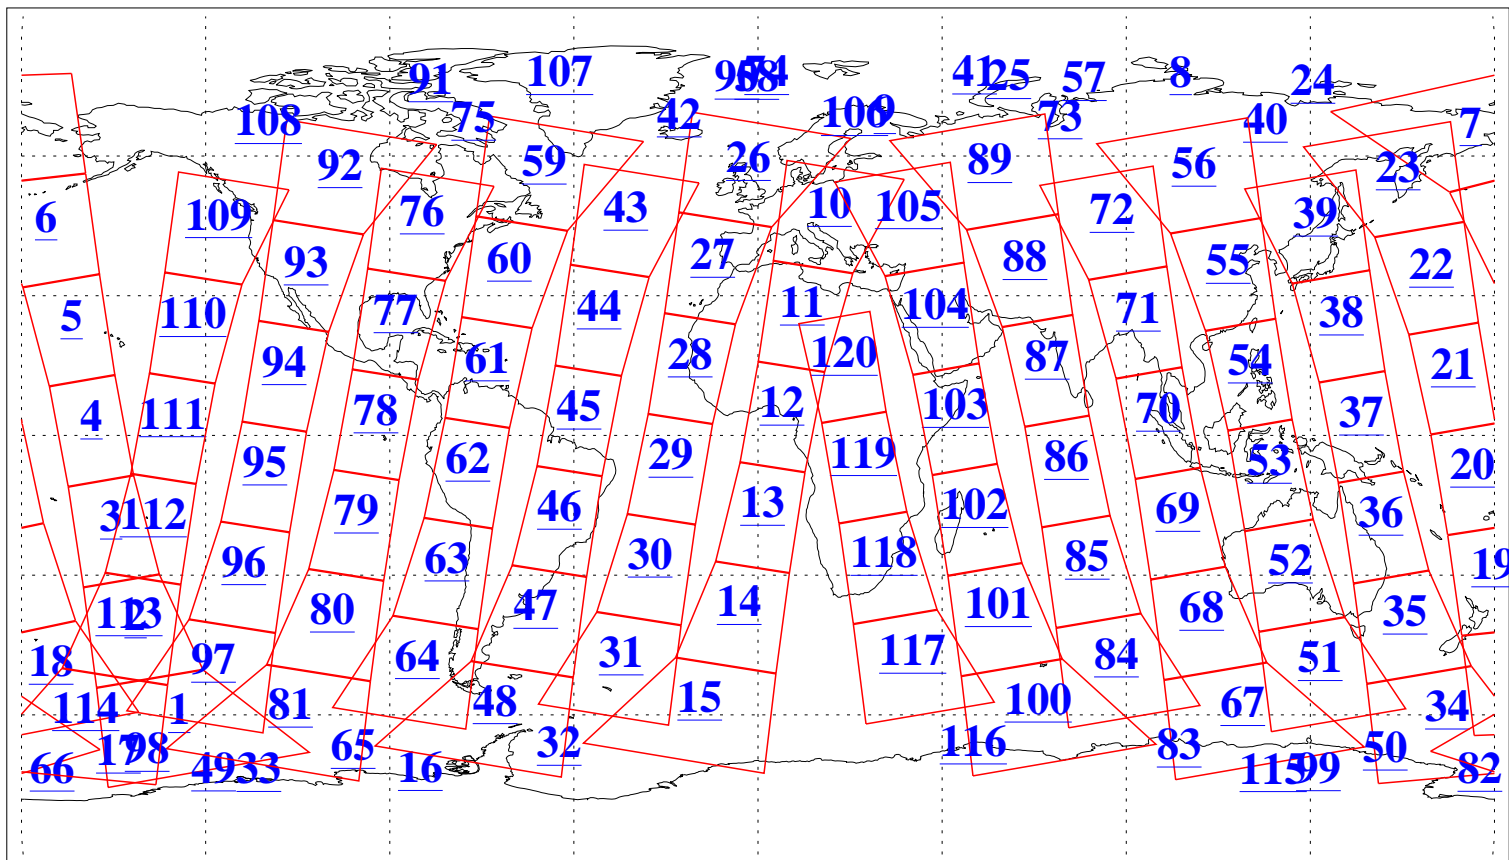

L1B Availability  
AMSU Granules: 240  
HSB Granules: 0  
AIRS Granules: 240

16 Dec 2019  
DoY 350  
Aqua Day 6435  
Granules: 1 to 120

Granules: 121 to 240

Legend: AMSU Available, HSB Available, AIRS Available

L1B Availability  
AMSU Granules: 240  
HSB Granules: 0  
AIRS Granules: 240

16 Dec 2019  
DoY 350  
Aqua Day 6435  
Ascending Granules

Descending Granules

Legend: AMSU Available, HSB Available, AIRS Available

L1B Availability  
 AMSU Granules: 240  
 HSB Granules: 0  
 AIRS Granules: 240

16 Dec 2019  
 DoY 350  
 Aqua Day 6435

Northern Hemisphere Granules

Southern Hemisphere Granules

Legend: AMSU Available, HSB Available, AIRS Available