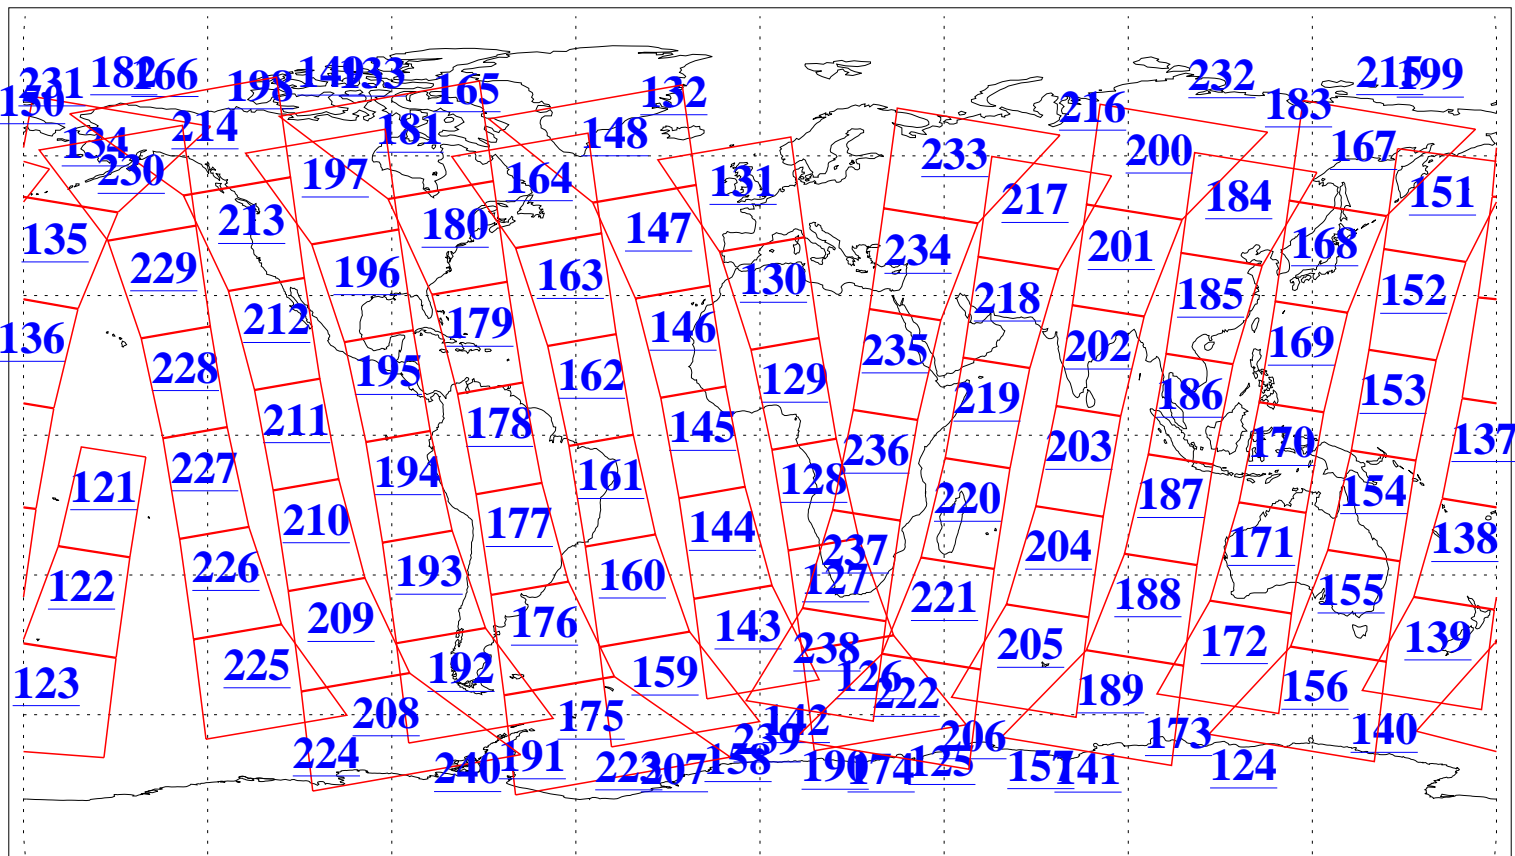

L1B Availability
AMSU Granules: 240
HSB Granules: 0
AIRS Granules: 240

15 Dec 2019
DoY 349
Aqua Day 6434
Granules: 1 to 120

Granules: 121 to 240

Legend: AMSU Available, HSB Available, AIRS Available

L1B Availability
AMSU Granules: 240
HSB Granules: 0
AIRS Granules: 240

15 Dec 2019
DoY 349
Aqua Day 6434
Ascending Granules

Descending Granules

Legend: AMSU Available, HSB Available, AIRS Available

L1B Availability
 AMSU Granules: 240
 HSB Granules: 0
 AIRS Granules: 240

15 Dec 2019
 DoY 349
 Aqua Day 6434

Northern Hemisphere Granules

Southern Hemisphere Granules

Legend: AMSU Available, HSB Available, AIRS Available