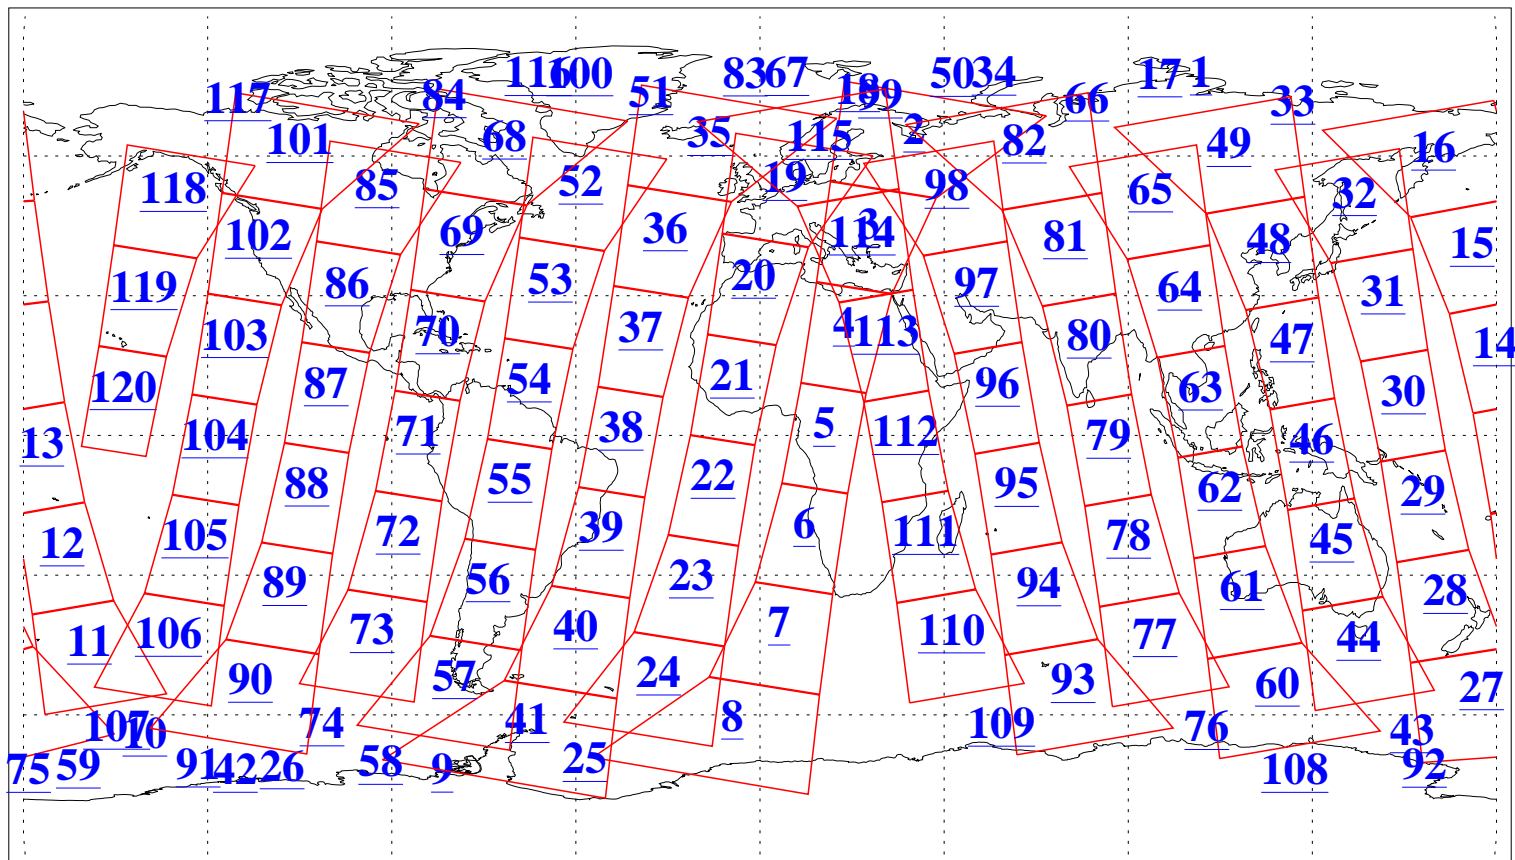

L1B Availability
AMSU Granules: 240
HSB Granules: 0
AIRS Granules: 240

15 Dec 2019
DoY 349
Aqua Day 6434
Granules: 1 to 120

Granules: 121 to 240

Legend: AMSU Available, HSB Available, AIRS Available

L1B Availability
AMSU Granules: 240
HSB Granules: 0
AIRS Granules: 240

15 Dec 2019
DoY 349
Aqua Day 6434
Ascending Granules

Descending Granules

Legend: AMSU Available, HSB Available, AIRS Available

L1B Availability
 AMSU Granules: 240
 HSB Granules: 0
 AIRS Granules: 240

15 Dec 2019
 DoY 349
 Aqua Day 6434

Northern Hemisphere Granules

Southern Hemisphere Granules

Legend: AMSU Available, HSB Available, AIRS Available