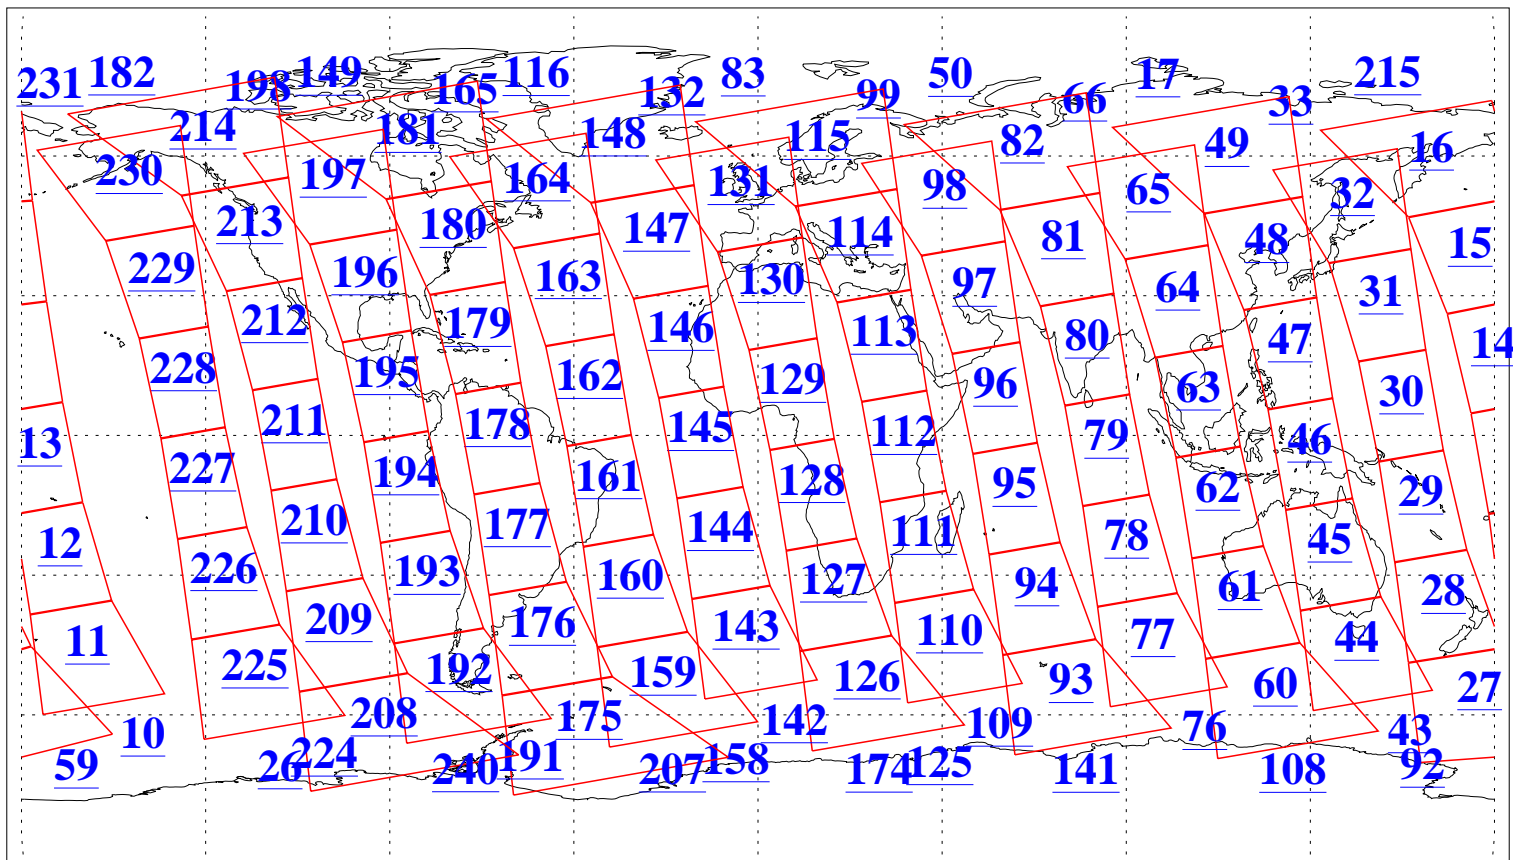

L1B Availability
AMSU Granules: 240
HSB Granules: 0
AIRS Granules: 240

15 Dec 2019
DoY 349
Aqua Day 6434
Granules: 1 to 120

Granules: 121 to 240

Legend: AMSU Available, HSB Available, AIRS Available

L1B Availability
AMSU Granules: 240
HSB Granules: 0
AIRS Granules: 240

15 Dec 2019
DoY 349
Aqua Day 6434
Ascending Granules

Descending Granules

Legend: AMSU Available, HSB Available, AIRS Available

L1B Availability
 AMSU Granules: 240
 HSB Granules: 0
 AIRS Granules: 240

15 Dec 2019
 DoY 349
 Aqua Day 6434

Northern Hemisphere Granules

Southern Hemisphere Granules

Legend: AMSU Available, HSB Available, AIRS Available