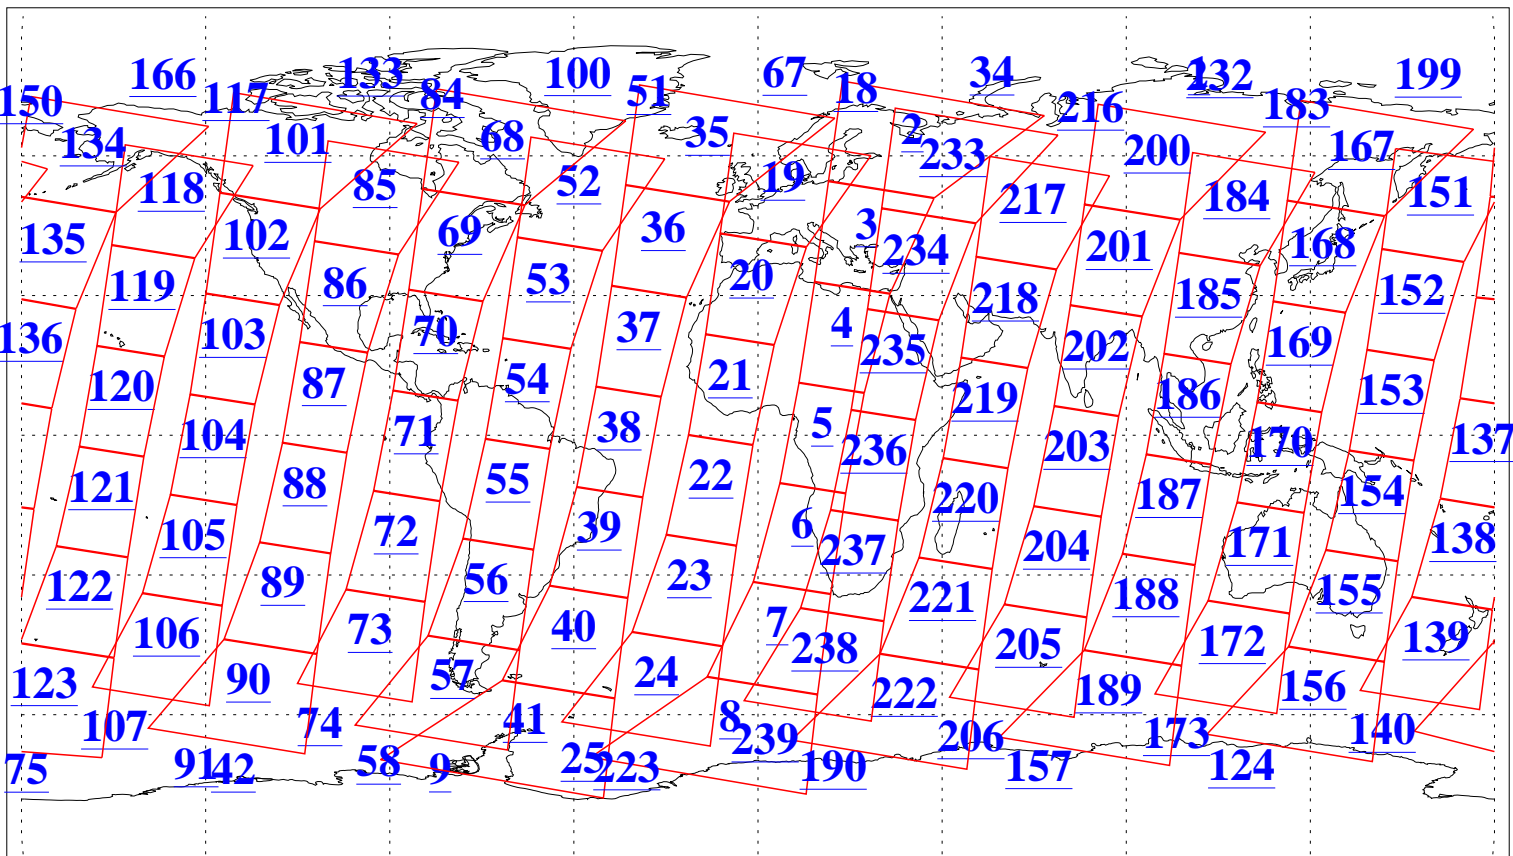

L1B Availability
AMSU Granules: 240
HSB Granules: 0
AIRS Granules: 240

15 Dec 2019
DoY 349
Aqua Day 6434
Granules: 1 to 120

Granules: 121 to 240

Legend: AMSU Available, HSB Available, AIRS Available

L1B Availability
AMSU Granules: 240
HSB Granules: 0
AIRS Granules: 240

15 Dec 2019
DoY 349
Aqua Day 6434
Ascending Granules

Descending Granules

Legend: AMSU Available, HSB Available, AIRS Available

L1B Availability
 AMSU Granules: 240
 HSB Granules: 0
 AIRS Granules: 240

15 Dec 2019
 DoY 349
 Aqua Day 6434

Northern Hemisphere Granules

Southern Hemisphere Granules

Legend: AMSU Available, HSB Available, AIRS Available