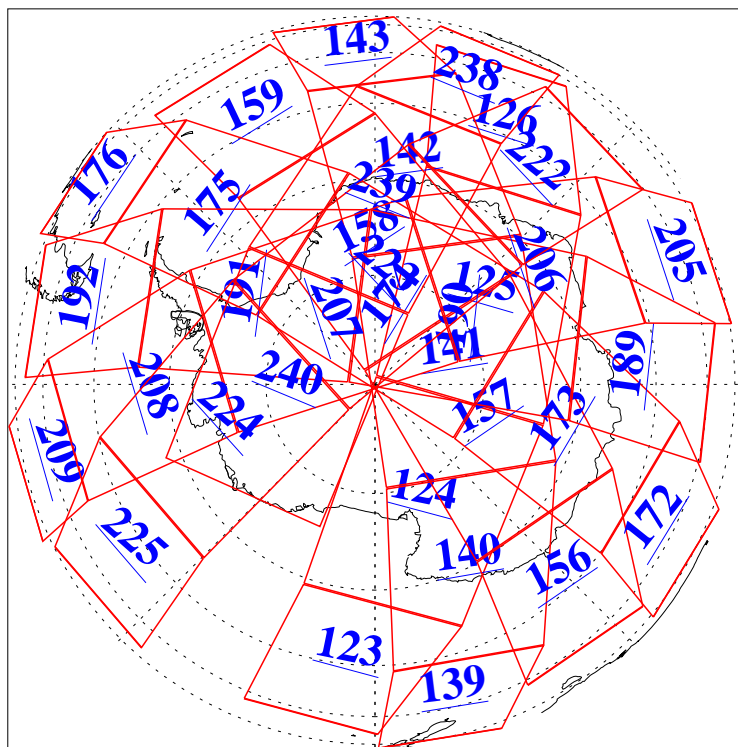

L1B Availability
AMSU Granules: 240
HSB Granules: 0
AIRS Granules: 240

15 Dec 2019
DoY 349
Aqua Day 6434
Granules: 1 to 120

Granules: 121 to 240

Legend: AMSU Available, HSB Available, AIRS Available

L1B Availability
AMSU Granules: 240
HSB Granules: 0
AIRS Granules: 240

15 Dec 2019
DoY 349
Aqua Day 6434
Ascending Granules

Descending Granules

Legend: AMSU Available, HSB Available, AIRS Available

L1B Availability
 AMSU Granules: 240
 HSB Granules: 0
 AIRS Granules: 240

15 Dec 2019
 DoY 349
 Aqua Day 6434

Northern Hemisphere Granules

Southern Hemisphere Granules

Legend: AMSU Available, HSB Available, AIRS Available