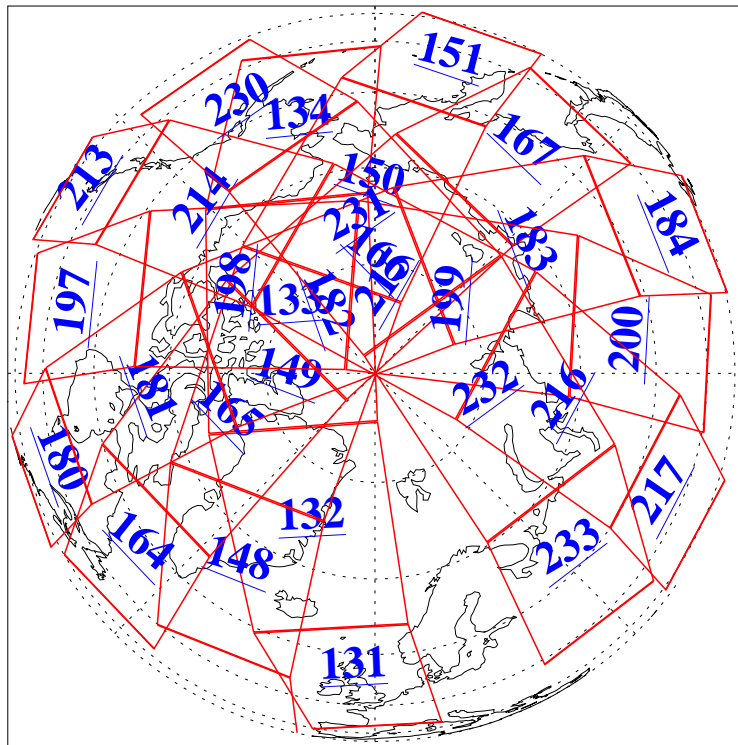

15 Dec 2019
DoY 349
Aqua Day 6434
Ascending Granules

Descending Granules

Legend: AMSU Available, HSB Available, AIRS Available

L1B Availability
 AMSU Granules: 240
 HSB Granules: 0
 AIRS Granules: 240

15 Dec 2019
 DoY 349
 Aqua Day 6434

Northern Hemisphere Granules

Southern Hemisphere Granules

Legend: AMSU Available, HSB Available, AIRS Available