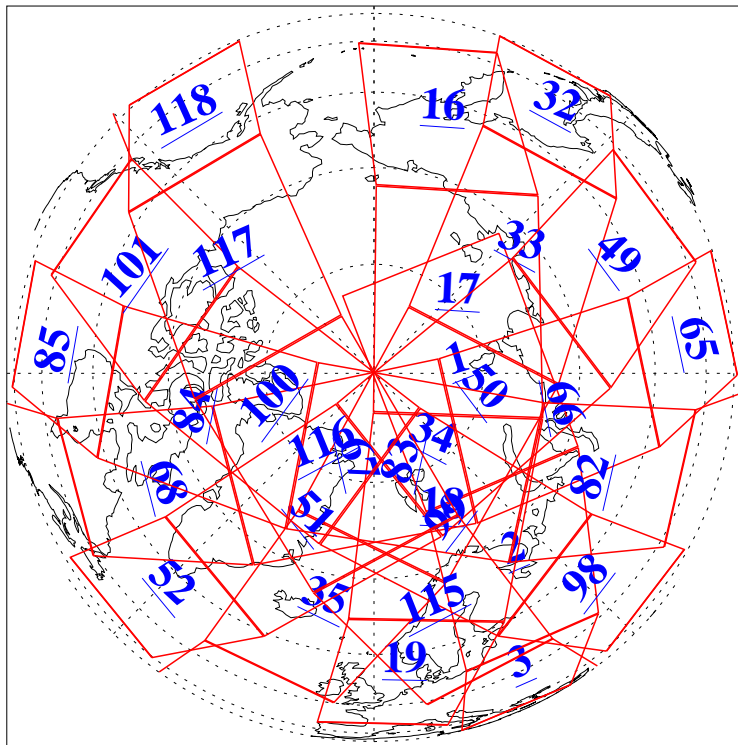

L1B Availability
AMSU Granules: 240
HSB Granules: 0
AIRS Granules: 240

15 Dec 2019
DoY 349
Aqua Day 6434
Granules: 1 to 120

Granules: 121 to 240

Legend: AMSU Available, HSB Available, AIRS Available

L1B Availability
AMSU Granules: 240
HSB Granules: 0
AIRS Granules: 240

15 Dec 2019
DoY 349
Aqua Day 6434
Ascending Granules

Descending Granules

Legend: AMSU Available, HSB Available, AIRS Available

L1B Availability
 AMSU Granules: 240
 HSB Granules: 0
 AIRS Granules: 240

15 Dec 2019
 DoY 349
 Aqua Day 6434

Northern Hemisphere Granules

Southern Hemisphere Granules

Legend: AMSU Available, HSB Available, AIRS Available