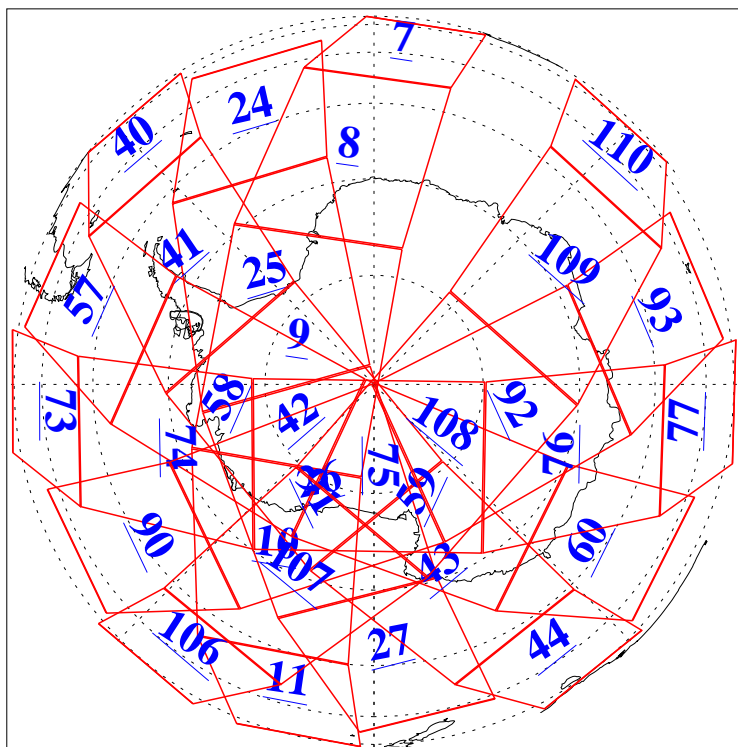

L1B Availability
AMSU Granules: 240
HSB Granules: 0
AIRS Granules: 240

15 Dec 2019
DoY 349
Aqua Day 6434
Granules: 1 to 120

Granules: 121 to 240

Legend: AMSU Available, HSB Available, AIRS Available

L1B Availability
AMSU Granules: 240
HSB Granules: 0
AIRS Granules: 240

15 Dec 2019
DoY 349
Aqua Day 6434
Ascending Granules

Descending Granules

Legend: AMSU Available, HSB Available, AIRS Available

L1B Availability
 AMSU Granules: 240
 HSB Granules: 0
 AIRS Granules: 240

15 Dec 2019
 DoY 349
 Aqua Day 6434

Northern Hemisphere Granules

Southern Hemisphere Granules

Legend: AMSU Available, HSB Available, AIRS Available