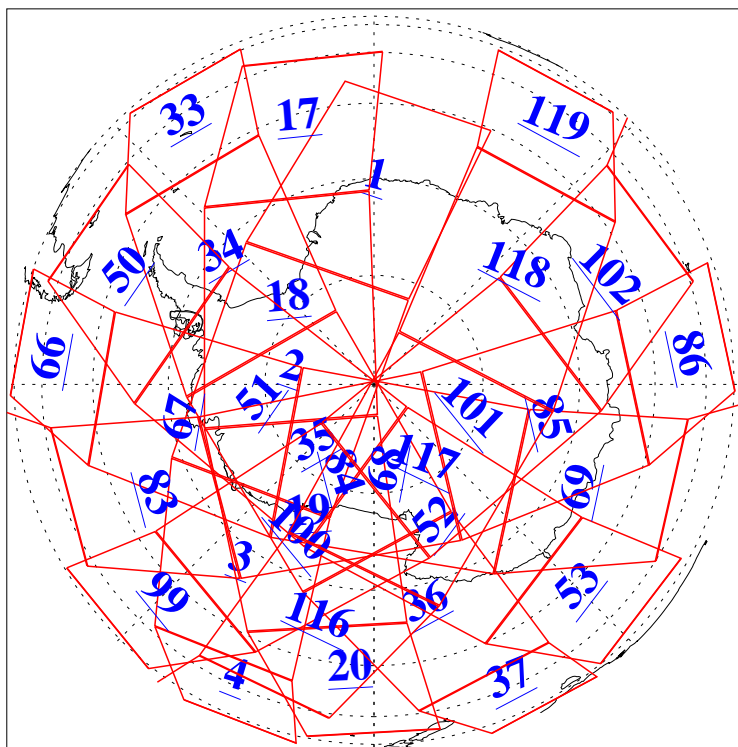

L1B Availability  
AMSU Granules: 240  
HSB Granules: 0  
AIRS Granules: 240

14 Dec 2019  
DoY 348  
Aqua Day 6433  
Granules: 1 to 120

Granules: 121 to 240

Legend: AMSU Available, HSB Available, AIRS Available

L1B Availability  
AMSU Granules: 240  
HSB Granules: 0  
AIRS Granules: 240

14 Dec 2019  
DoY 348  
Aqua Day 6433

Ascending Granules

Descending Granules

Legend: AMSU Available, HSB Available, AIRS Available

L1B Availability  
 AMSU Granules: 240  
 HSB Granules: 0  
 AIRS Granules: 240

14 Dec 2019  
 DoY 348  
 Aqua Day 6433

Northern Hemisphere Granules

Southern Hemisphere Granules

Legend: AMSU Available, HSB Available, AIRS Available