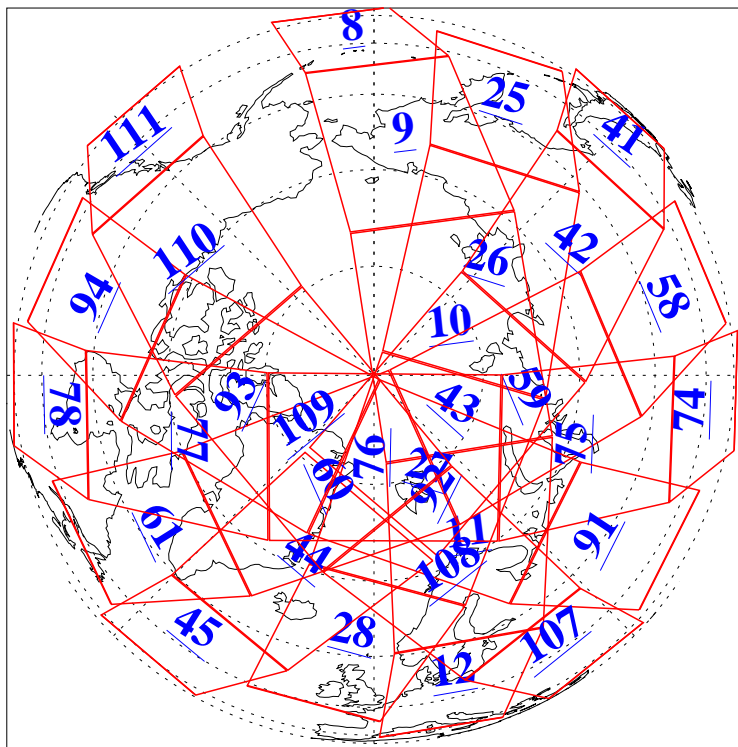

L1B Availability  
AMSU Granules: 240  
HSB Granules: 0  
AIRS Granules: 240

14 Dec 2019  
DoY 348  
Aqua Day 6433  
Granules: 1 to 120

Granules: 121 to 240

Legend: AMSU Available, HSB Available, AIRS Available

L1B Availability  
AMSU Granules: 240  
HSB Granules: 0  
AIRS Granules: 240

14 Dec 2019  
DoY 348  
Aqua Day 6433

Ascending Granules

Descending Granules

Legend: AMSU Available, HSB Available, AIRS Available

L1B Availability  
 AMSU Granules: 240  
 HSB Granules: 0  
 AIRS Granules: 240

14 Dec 2019  
 DoY 348  
 Aqua Day 6433

Northern Hemisphere Granules

Southern Hemisphere Granules

Legend: AMSU Available, HSB Available, AIRS Available