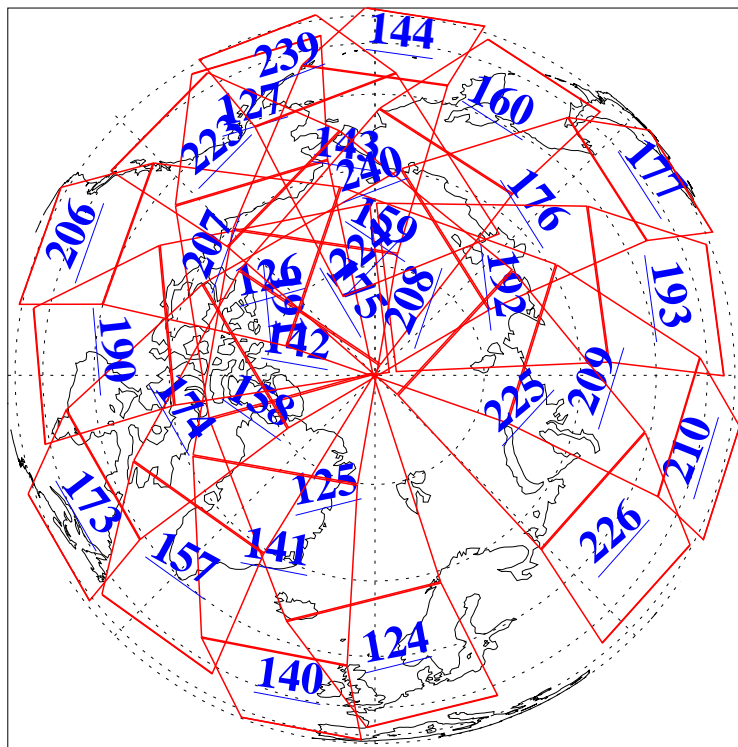

L1B Availability  
AMSU Granules: 240  
HSB Granules: 0  
AIRS Granules: 240

14 Dec 2019  
DoY 348  
Aqua Day 6433  
Granules: 1 to 120

Granules: 121 to 240

Legend: AMSU Available, HSB Available, AIRS Available

L1B Availability  
AMSU Granules: 240  
HSB Granules: 0  
AIRS Granules: 240

14 Dec 2019  
DoY 348  
Aqua Day 6433

Ascending Granules

Descending Granules

Legend: AMSU Available, HSB Available, AIRS Available

L1B Availability  
 AMSU Granules: 240  
 HSB Granules: 0  
 AIRS Granules: 240

14 Dec 2019  
 DoY 348  
 Aqua Day 6433

Northern Hemisphere Granules

Southern Hemisphere Granules

Legend: AMSU Available, HSB Available, AIRS Available