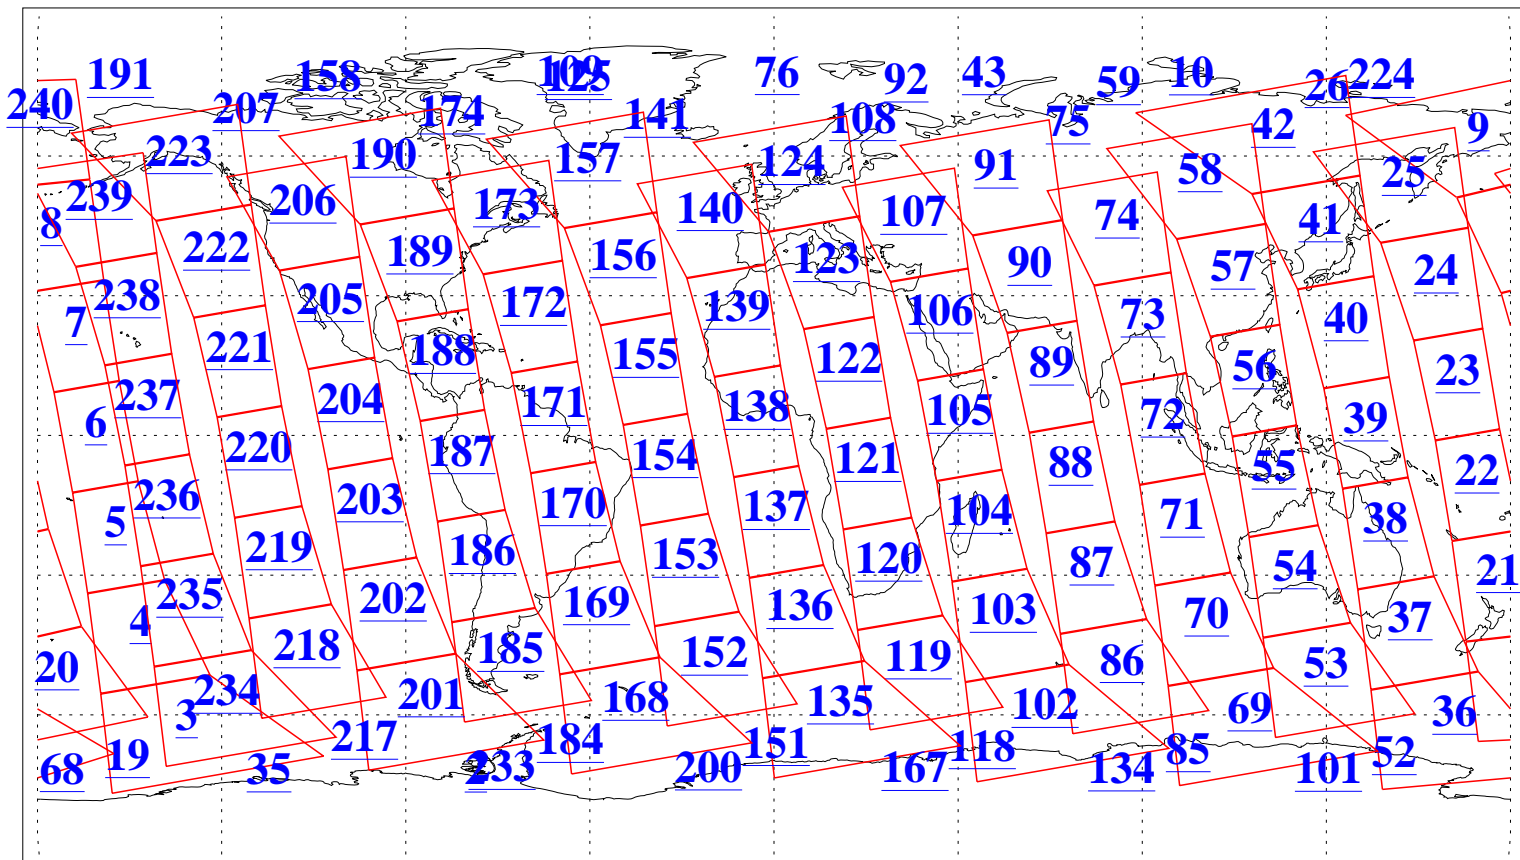

L1B Availability  
AMSU Granules: 240  
HSB Granules: 0  
AIRS Granules: 240

14 Dec 2019  
DoY 348  
Aqua Day 6433  
Granules: 1 to 120

Granules: 121 to 240

Legend: AMSU Available, HSB Available, AIRS Available

L1B Availability  
AMSU Granules: 240  
HSB Granules: 0  
AIRS Granules: 240

14 Dec 2019  
DoY 348  
Aqua Day 6433

Ascending Granules

Descending Granules

Legend: AMSU Available, HSB Available, AIRS Available

L1B Availability  
 AMSU Granules: 240  
 HSB Granules: 0  
 AIRS Granules: 240

14 Dec 2019  
 DoY 348  
 Aqua Day 6433

Northern Hemisphere Granules

Southern Hemisphere Granules

Legend: AMSU Available, HSB Available, AIRS Available