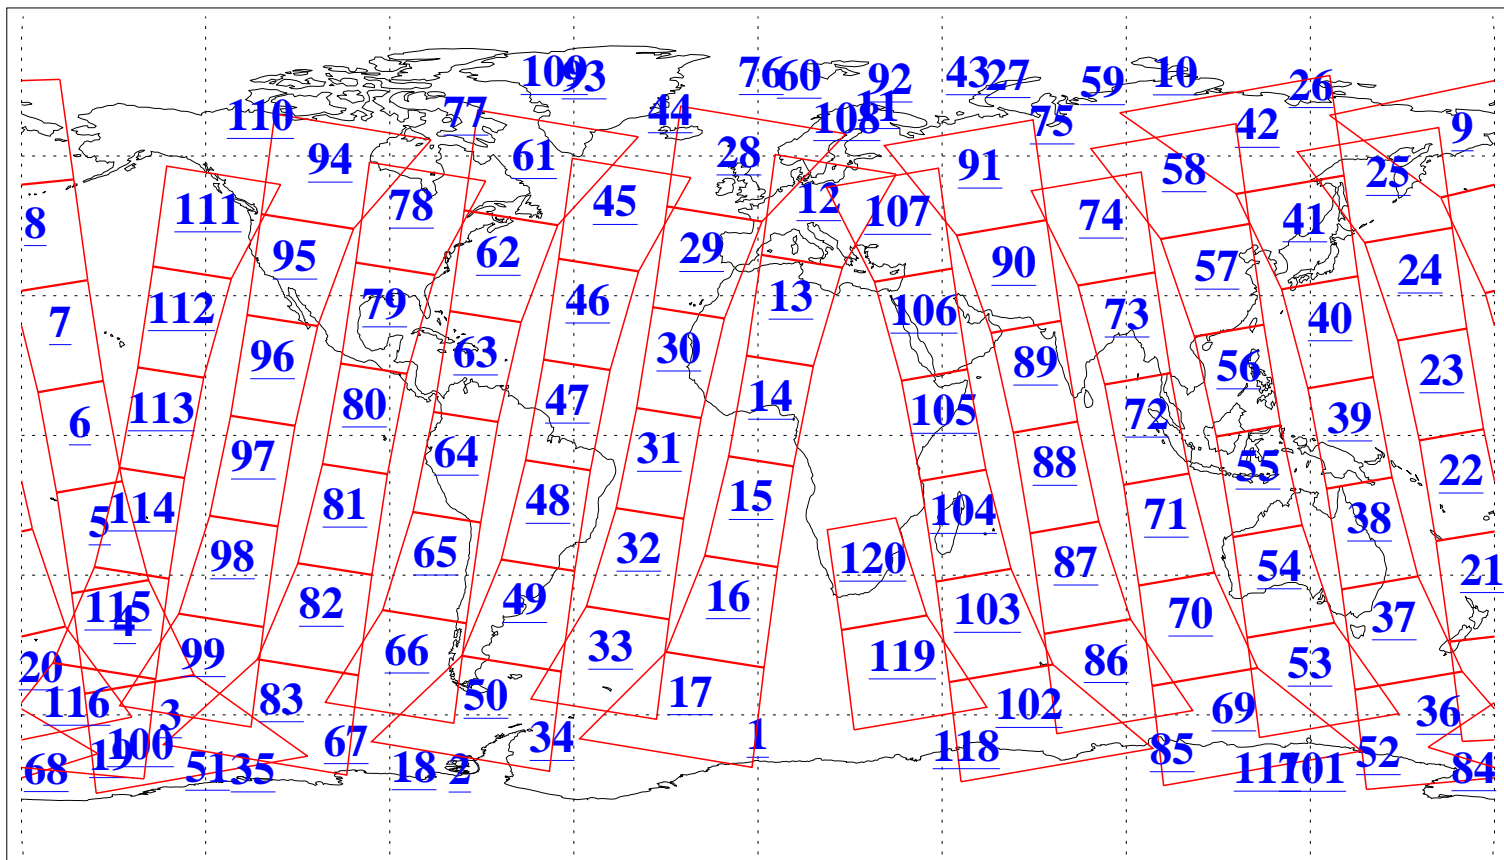

L1B Availability  
AMSU Granules: 240  
HSB Granules: 0  
AIRS Granules: 240

14 Dec 2019  
DoY 348  
Aqua Day 6433  
Granules: 1 to 120

Granules: 121 to 240

Legend: AMSU Available, HSB Available, AIRS Available

L1B Availability  
AMSU Granules: 240  
HSB Granules: 0  
AIRS Granules: 240

14 Dec 2019  
DoY 348  
Aqua Day 6433

Ascending Granules

Descending Granules

Legend: AMSU Available, HSB Available, AIRS Available

L1B Availability  
 AMSU Granules: 240  
 HSB Granules: 0  
 AIRS Granules: 240

14 Dec 2019  
 DoY 348  
 Aqua Day 6433

Northern Hemisphere Granules

Southern Hemisphere Granules

Legend: AMSU Available, HSB Available, AIRS Available