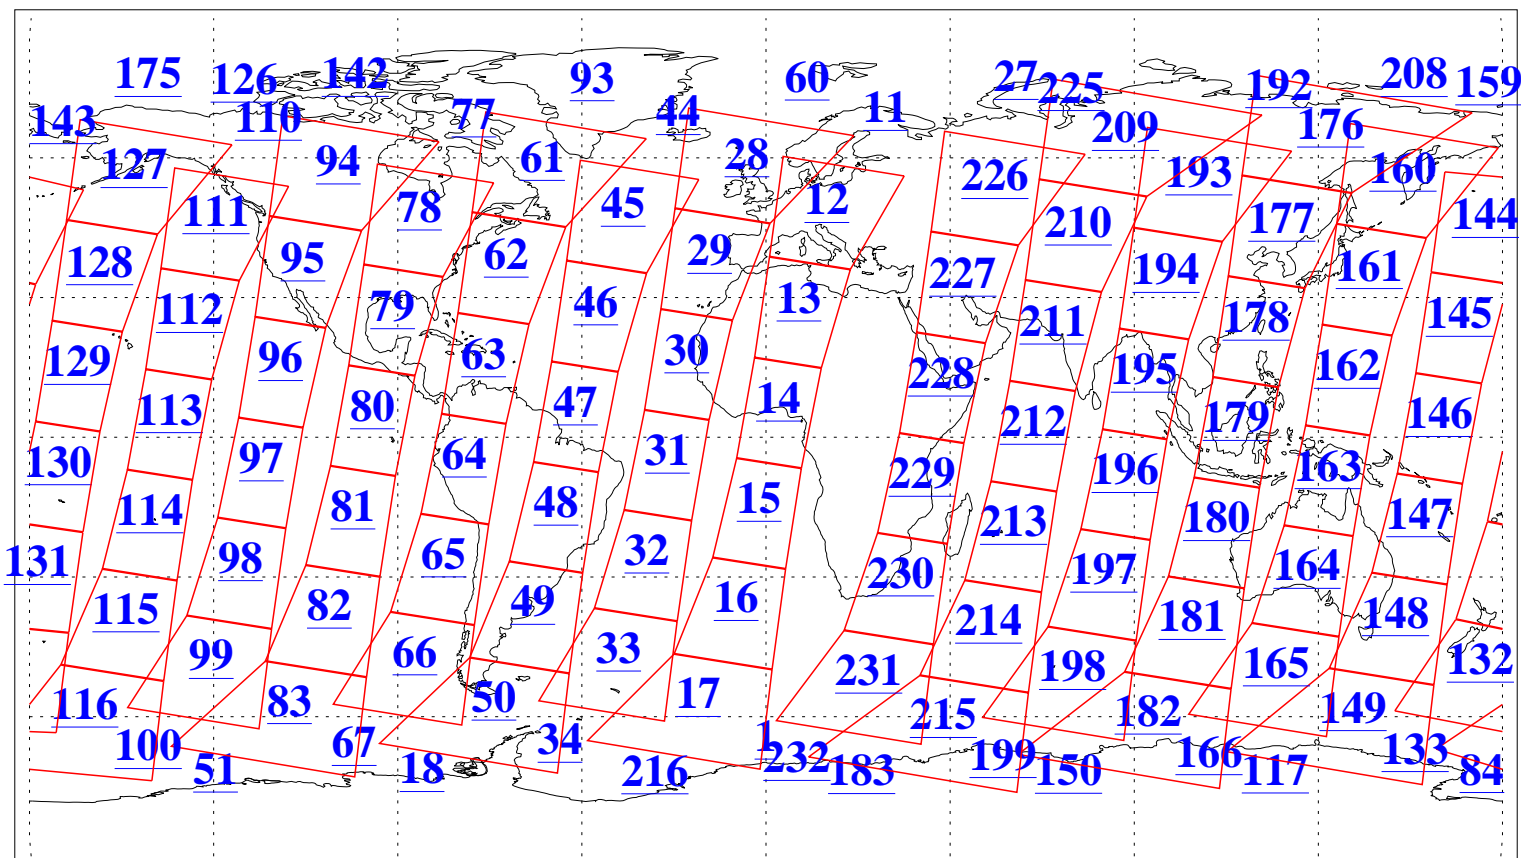

L1B Availability  
AMSU Granules: 240  
HSB Granules: 0  
AIRS Granules: 240

14 Dec 2019  
DoY 348  
Aqua Day 6433  
Granules: 1 to 120

Granules: 121 to 240

Legend: AMSU Available, HSB Available, AIRS Available

L1B Availability  
AMSU Granules: 240  
HSB Granules: 0  
AIRS Granules: 240

14 Dec 2019  
DoY 348  
Aqua Day 6433

Ascending Granules

Descending Granules

Legend: AMSU Available, HSB Available, AIRS Available

L1B Availability  
 AMSU Granules: 240  
 HSB Granules: 0  
 AIRS Granules: 240

14 Dec 2019  
 DoY 348  
 Aqua Day 6433

Northern Hemisphere Granules

Southern Hemisphere Granules

Legend: AMSU Available, HSB Available, AIRS Available