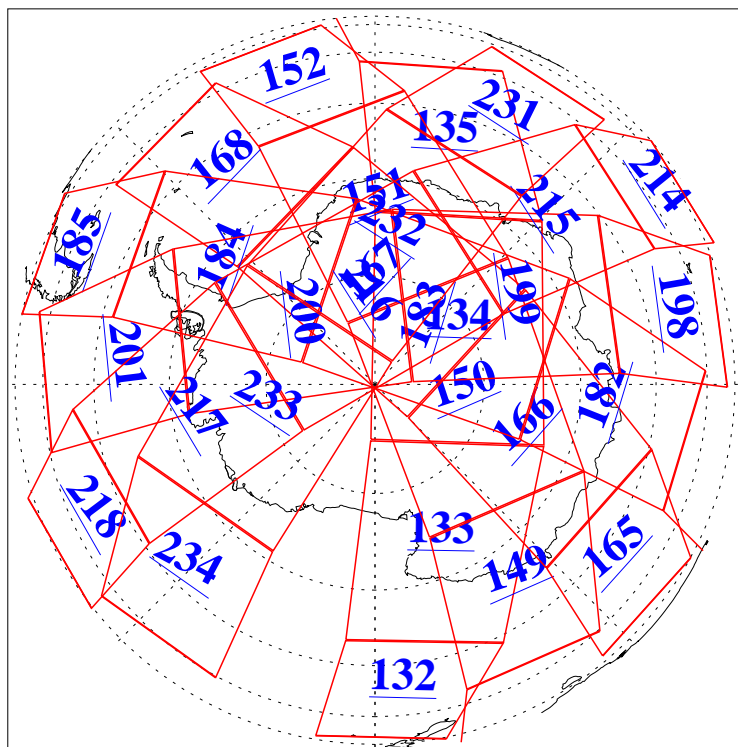

L1B Availability  
AMSU Granules: 240  
HSB Granules: 0  
AIRS Granules: 240

14 Dec 2019  
DoY 348  
Aqua Day 6433  
Granules: 1 to 120

Granules: 121 to 240

Legend: AMSU Available, HSB Available, AIRS Available

L1B Availability  
AMSU Granules: 240  
HSB Granules: 0  
AIRS Granules: 240

14 Dec 2019  
DoY 348  
Aqua Day 6433

Ascending Granules

Descending Granules

Legend: AMSU Available, HSB Available, AIRS Available

L1B Availability  
 AMSU Granules: 240  
 HSB Granules: 0  
 AIRS Granules: 240

14 Dec 2019  
 DoY 348  
 Aqua Day 6433

Northern Hemisphere Granules

Southern Hemisphere Granules

Legend: AMSU Available, HSB Available, AIRS Available