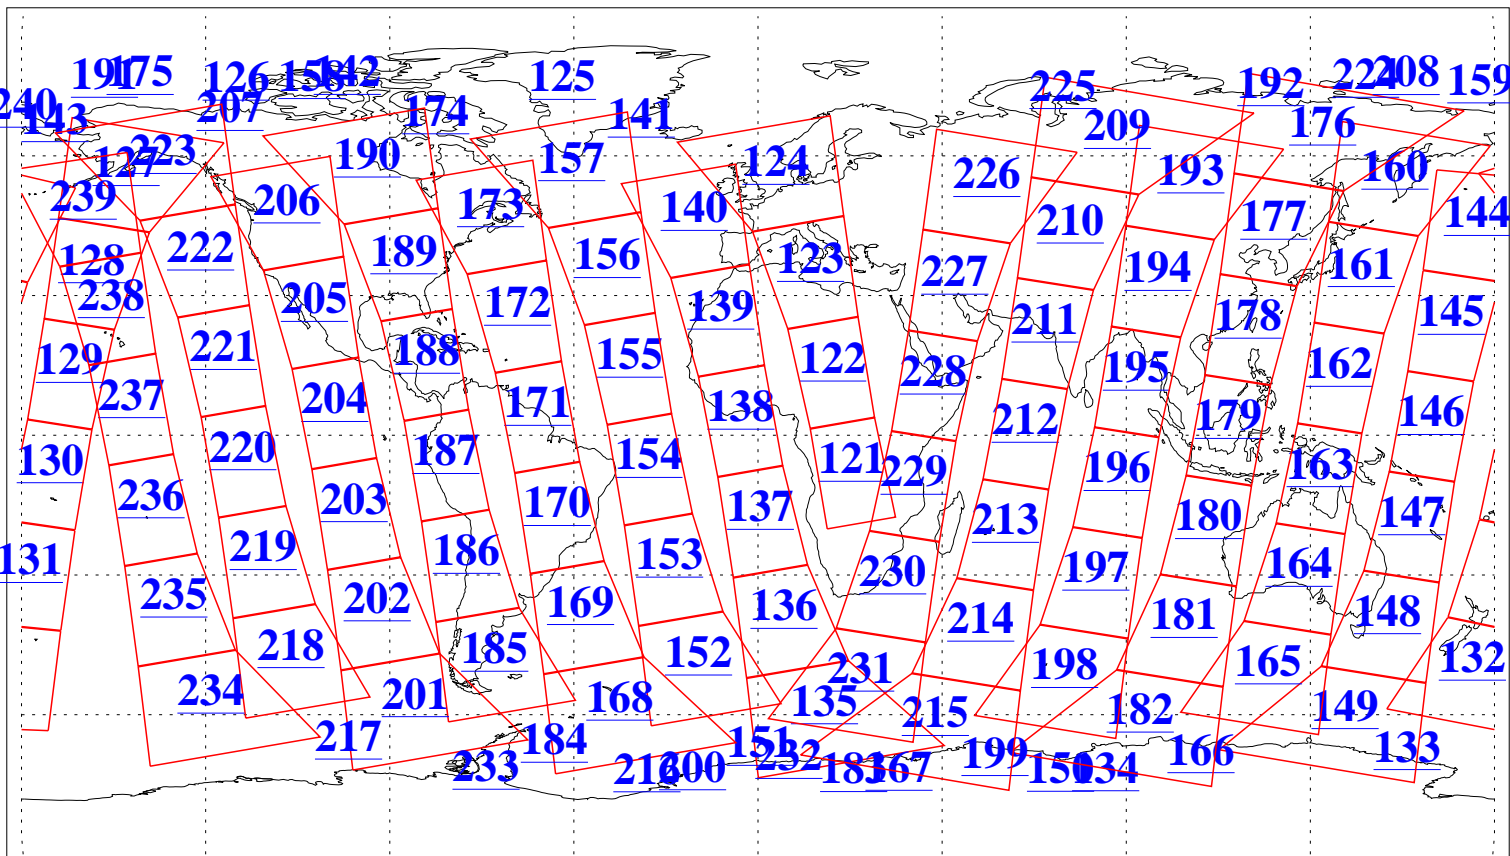

L1B Availability  
AMSU Granules: 240  
HSB Granules: 0  
AIRS Granules: 240

14 Dec 2019  
DoY 348  
Aqua Day 6433  
Granules: 1 to 120

Granules: 121 to 240

Legend: AMSU Available, HSB Available, AIRS Available

L1B Availability  
AMSU Granules: 240  
HSB Granules: 0  
AIRS Granules: 240

14 Dec 2019  
DoY 348  
Aqua Day 6433

Ascending Granules

Descending Granules

Legend: AMSU Available, HSB Available, AIRS Available

L1B Availability  
 AMSU Granules: 240  
 HSB Granules: 0  
 AIRS Granules: 240

14 Dec 2019  
 DoY 348  
 Aqua Day 6433

Northern Hemisphere Granules

Southern Hemisphere Granules

Legend: AMSU Available, HSB Available, AIRS Available