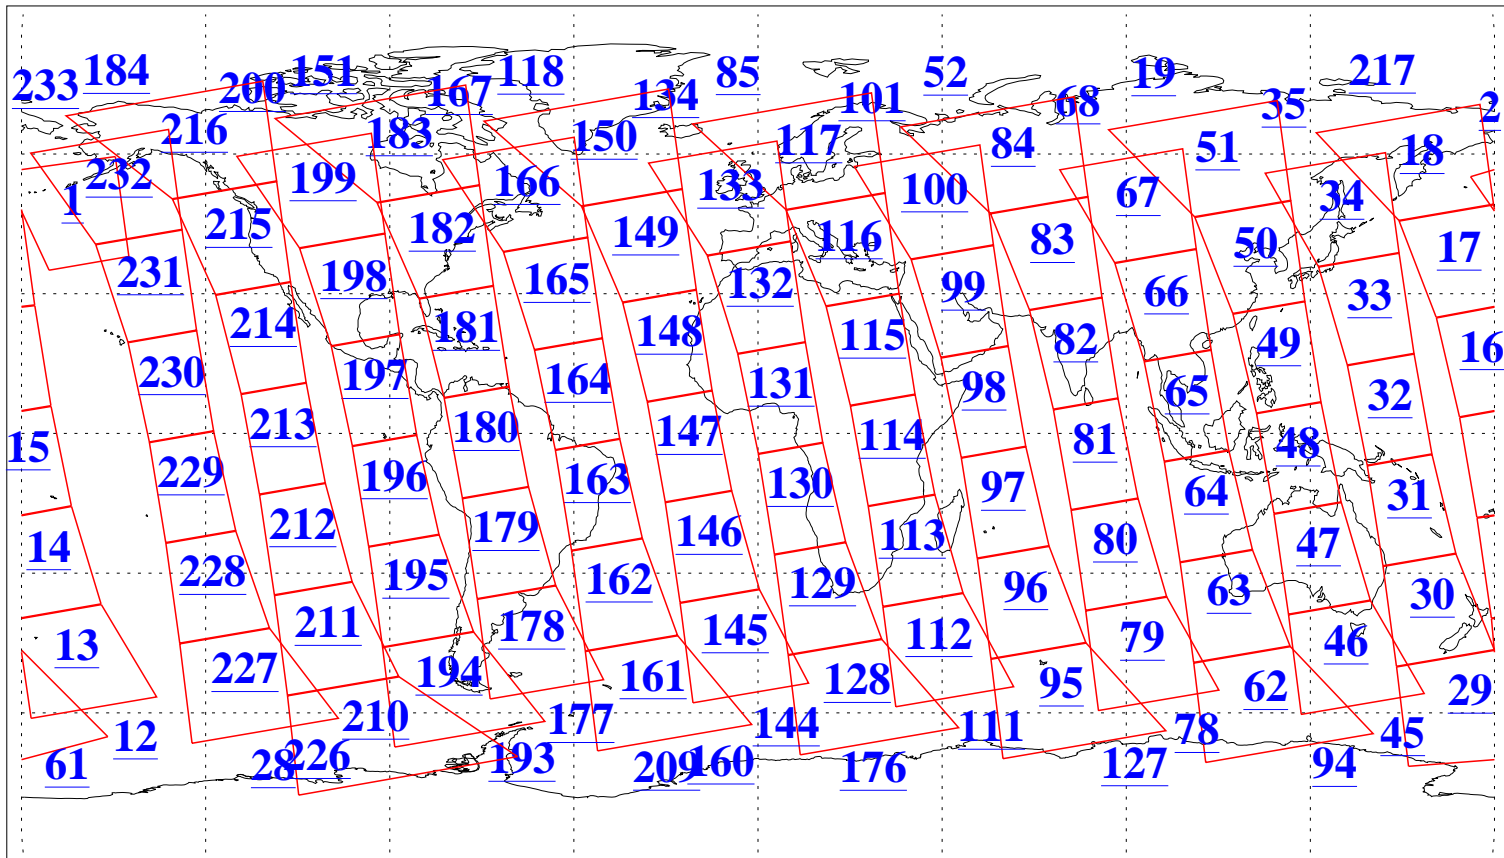

L1B Availability  
AMSU Granules: 240  
HSB Granules: 0  
AIRS Granules: 240

13 Dec 2019  
DoY 347  
Aqua Day 6432  
Granules: 1 to 120

Granules: 121 to 240

Legend: AMSU Available, HSB Available, AIRS Available

L1B Availability  
AMSU Granules: 240  
HSB Granules: 0  
AIRS Granules: 240

13 Dec 2019  
DoY 347  
Aqua Day 6432  
Ascending Granules

Descending Granules

Legend: AMSU Available, HSB Available, AIRS Available

L1B Availability  
 AMSU Granules: 240  
 HSB Granules: 0  
 AIRS Granules: 240

13 Dec 2019  
 DoY 347  
 Aqua Day 6432

Northern Hemisphere Granules

Southern Hemisphere Granules

Legend: AMSU Available, HSB Available, AIRS Available