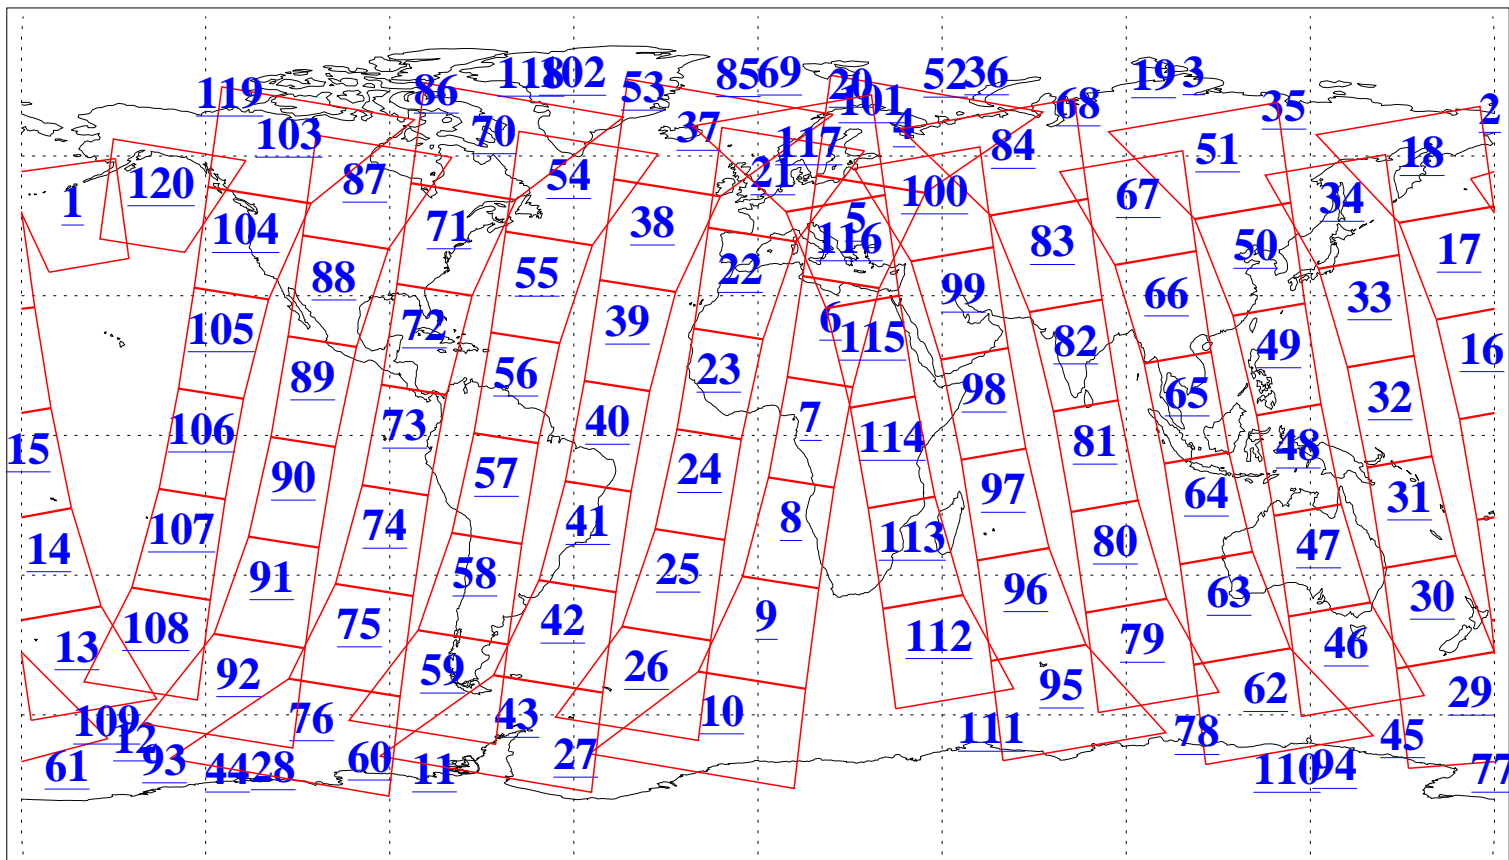

L1B Availability  
AMSU Granules: 240  
HSB Granules: 0  
AIRS Granules: 240

13 Dec 2019  
DoY 347  
Aqua Day 6432  
Granules: 1 to 120

Granules: 121 to 240

Legend: AMSU Available, HSB Available, AIRS Available

L1B Availability  
AMSU Granules: 240  
HSB Granules: 0  
AIRS Granules: 240

13 Dec 2019  
DoY 347  
Aqua Day 6432  
Ascending Granules

Descending Granules

Legend: AMSU Available, HSB Available, AIRS Available

L1B Availability  
 AMSU Granules: 240  
 HSB Granules: 0  
 AIRS Granules: 240

13 Dec 2019  
 DoY 347  
 Aqua Day 6432

Northern Hemisphere Granules

Southern Hemisphere Granules

Legend: AMSU Available, HSB Available, AIRS Available