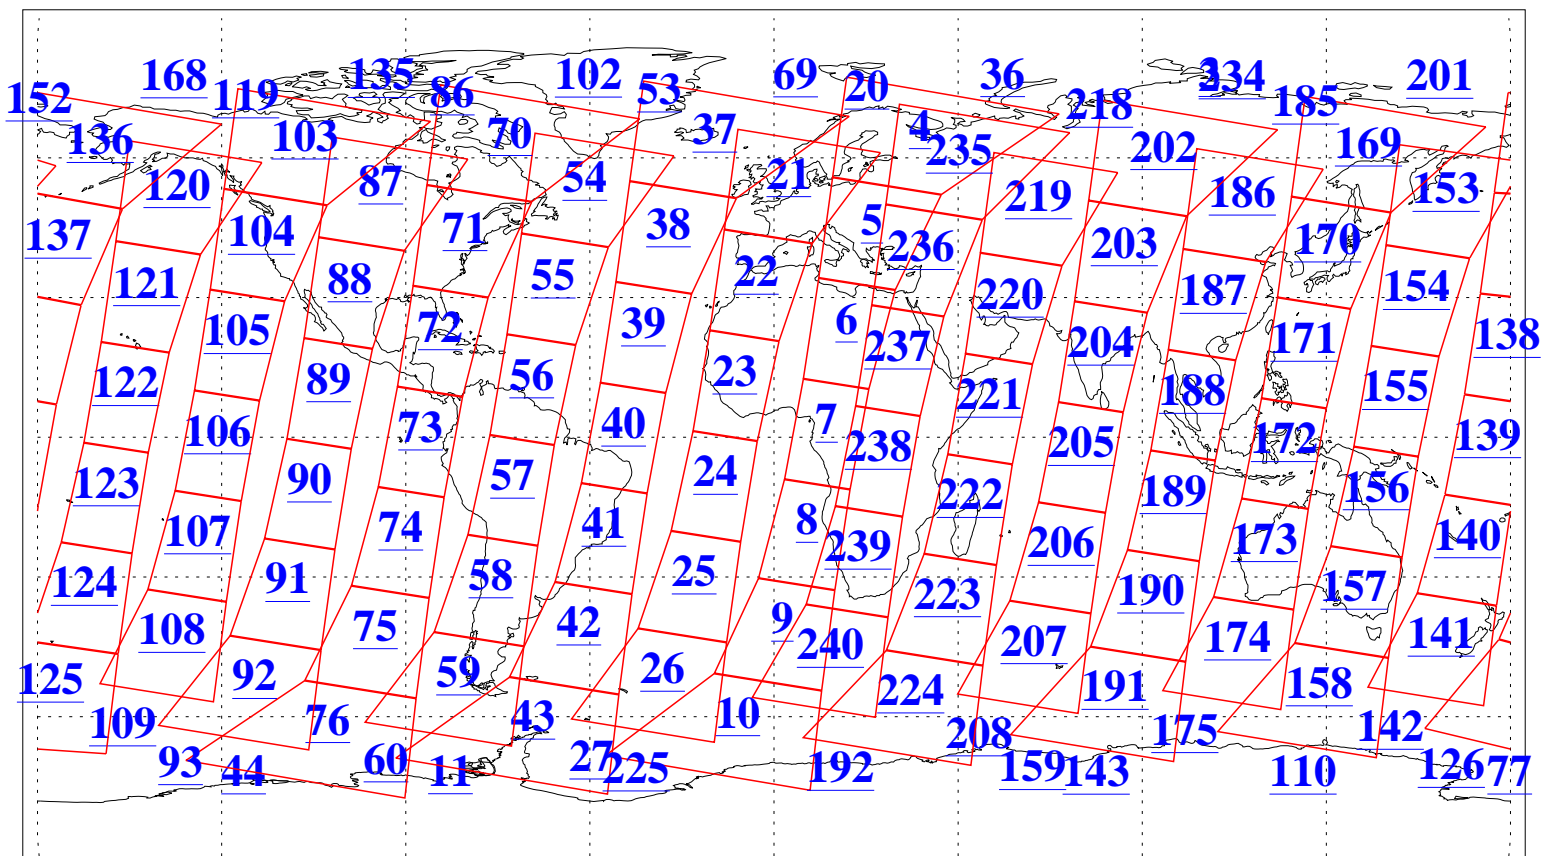

L1B Availability  
AMSU Granules: 240  
HSB Granules: 0  
AIRS Granules: 240

13 Dec 2019  
DoY 347  
Aqua Day 6432  
Granules: 1 to 120

Granules: 121 to 240

Legend: AMSU Available, HSB Available, AIRS Available

L1B Availability  
AMSU Granules: 240  
HSB Granules: 0  
AIRS Granules: 240

13 Dec 2019  
DoY 347  
Aqua Day 6432  
Ascending Granules

Descending Granules

Legend: AMSU Available, HSB Available, AIRS Available