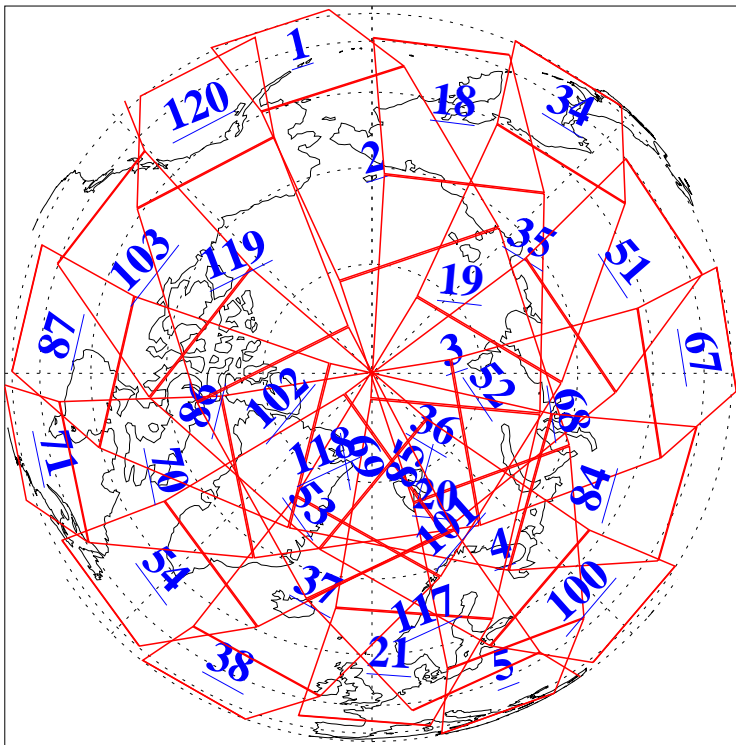

L1B Availability  
AMSU Granules: 240  
HSB Granules: 0  
AIRS Granules: 240

13 Dec 2019  
DoY 347  
Aqua Day 6432  
Granules: 1 to 120

Granules: 121 to 240

Legend: AMSU Available, HSB Available, AIRS Available

L1B Availability  
AMSU Granules: 240  
HSB Granules: 0  
AIRS Granules: 240

13 Dec 2019  
DoY 347  
Aqua Day 6432  
Ascending Granules

Descending Granules

Legend: AMSU Available, HSB Available, AIRS Available

L1B Availability  
 AMSU Granules: 240  
 HSB Granules: 0  
 AIRS Granules: 240

13 Dec 2019  
 DoY 347  
 Aqua Day 6432

Northern Hemisphere Granules

Southern Hemisphere Granules

Legend: AMSU Available, HSB Available, AIRS Available