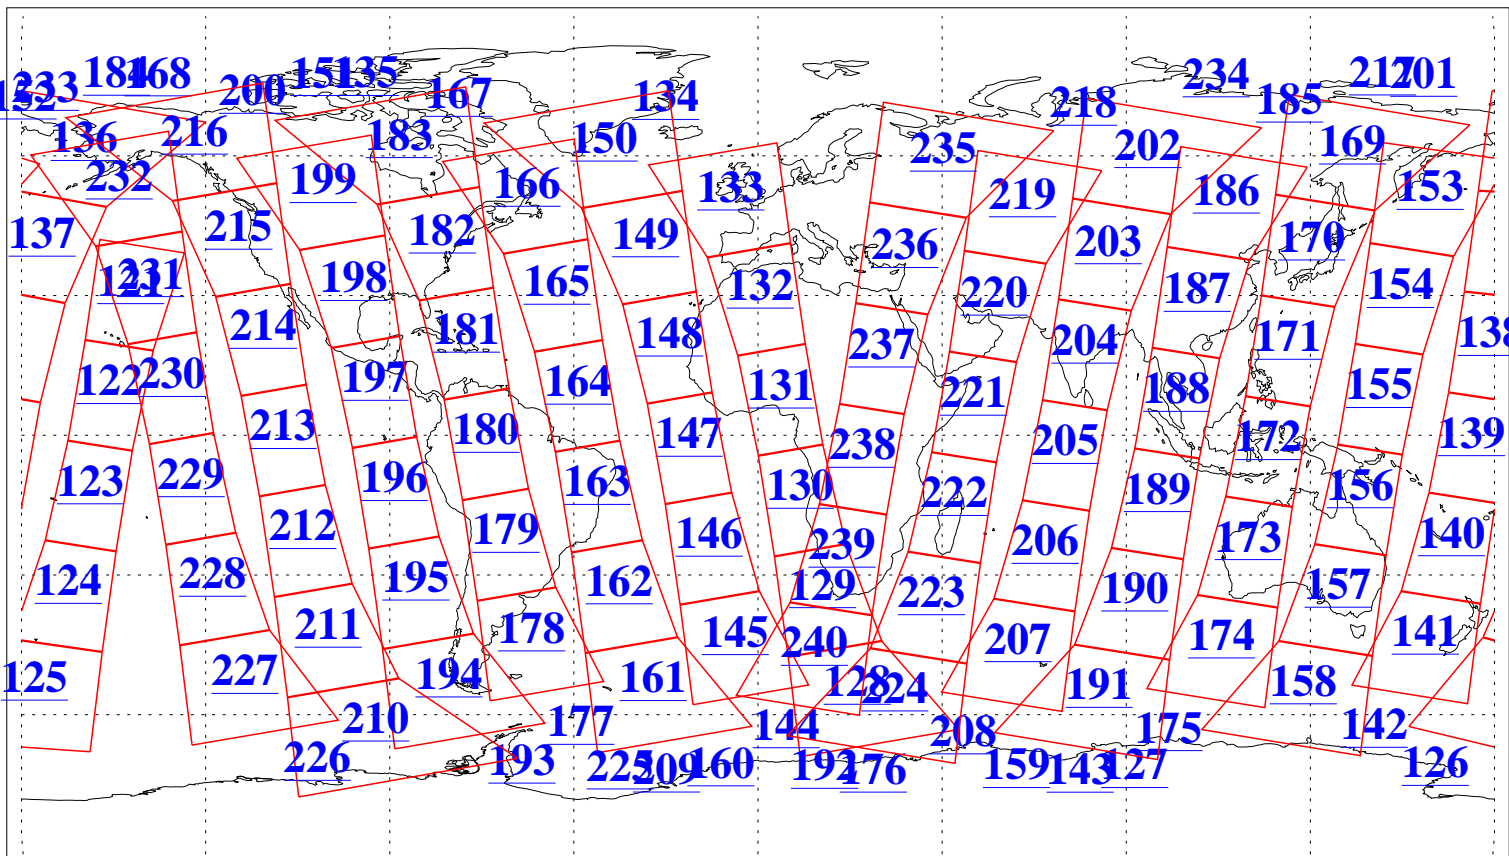

L1B Availability  
AMSU Granules: 240  
HSB Granules: 0  
AIRS Granules: 240

13 Dec 2019  
DoY 347  
Aqua Day 6432  
Granules: 1 to 120

Granules: 121 to 240

Legend: AMSU Available, HSB Available, AIRS Available

L1B Availability  
AMSU Granules: 240  
HSB Granules: 0  
AIRS Granules: 240

13 Dec 2019  
DoY 347  
Aqua Day 6432  
Ascending Granules

Descending Granules

Legend: AMSU Available, HSB Available, AIRS Available

L1B Availability  
 AMSU Granules: 240  
 HSB Granules: 0  
 AIRS Granules: 240

13 Dec 2019  
 DoY 347  
 Aqua Day 6432

Northern Hemisphere Granules

Southern Hemisphere Granules

Legend: AMSU Available, HSB Available, AIRS Available