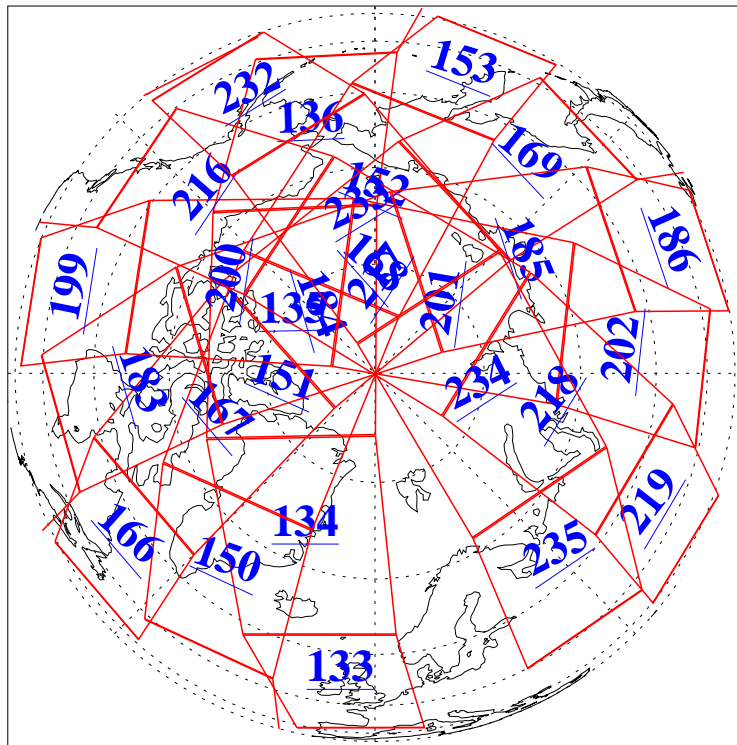

L1B Availability  
AMSU Granules: 240  
HSB Granules: 0  
AIRS Granules: 240

13 Dec 2019  
DoY 347  
Aqua Day 6432  
Ascending Granules

Descending Granules

Legend: AMSU Available, HSB Available, AIRS Available

L1B Availability  
 AMSU Granules: 240  
 HSB Granules: 0  
 AIRS Granules: 240

13 Dec 2019  
 DoY 347  
 Aqua Day 6432

Northern Hemisphere Granules

Southern Hemisphere Granules

Legend: AMSU Available, HSB Available, AIRS Available