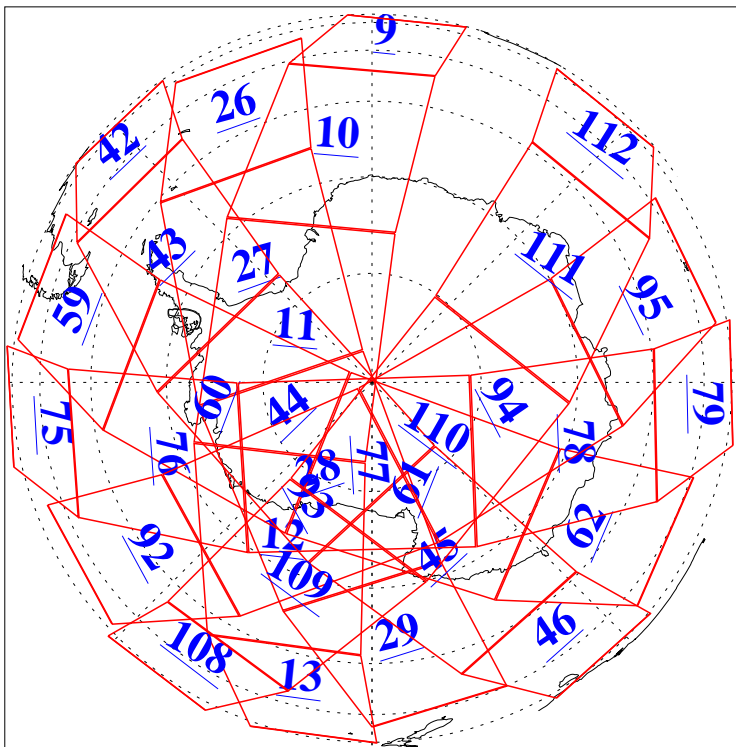

L1B Availability  
AMSU Granules: 240  
HSB Granules: 0  
AIRS Granules: 240

13 Dec 2019  
DoY 347  
Aqua Day 6432  
Granules: 1 to 120

Granules: 121 to 240

Legend: AMSU Available, HSB Available, AIRS Available

L1B Availability  
AMSU Granules: 240  
HSB Granules: 0  
AIRS Granules: 240

13 Dec 2019  
DoY 347  
Aqua Day 6432  
Ascending Granules

Descending Granules

Legend: AMSU Available, HSB Available, AIRS Available

L1B Availability  
 AMSU Granules: 240  
 HSB Granules: 0  
 AIRS Granules: 240

13 Dec 2019  
 DoY 347  
 Aqua Day 6432

Northern Hemisphere Granules

Southern Hemisphere Granules

Legend: AMSU Available, HSB Available, AIRS Available