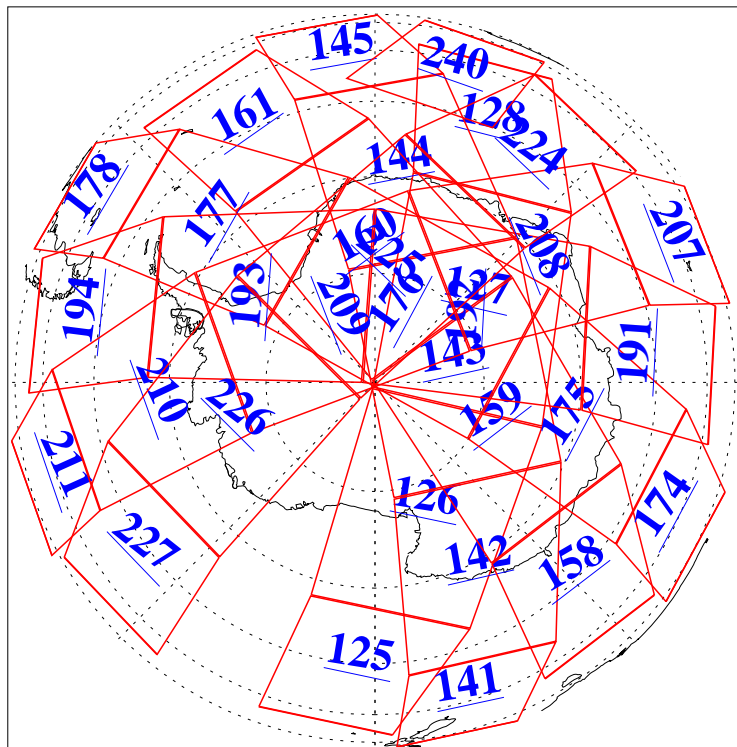

L1B Availability  
AMSU Granules: 240  
HSB Granules: 0  
AIRS Granules: 240

13 Dec 2019  
DoY 347  
Aqua Day 6432  
Granules: 1 to 120

Granules: 121 to 240

Legend: AMSU Available, HSB Available, AIRS Available

L1B Availability  
AMSU Granules: 240  
HSB Granules: 0  
AIRS Granules: 240

13 Dec 2019  
DoY 347  
Aqua Day 6432  
Ascending Granules

Descending Granules

Legend: AMSU Available, HSB Available, AIRS Available

L1B Availability  
 AMSU Granules: 240  
 HSB Granules: 0  
 AIRS Granules: 240

13 Dec 2019  
 DoY 347  
 Aqua Day 6432

Northern Hemisphere Granules

Southern Hemisphere Granules

Legend: AMSU Available, HSB Available, AIRS Available