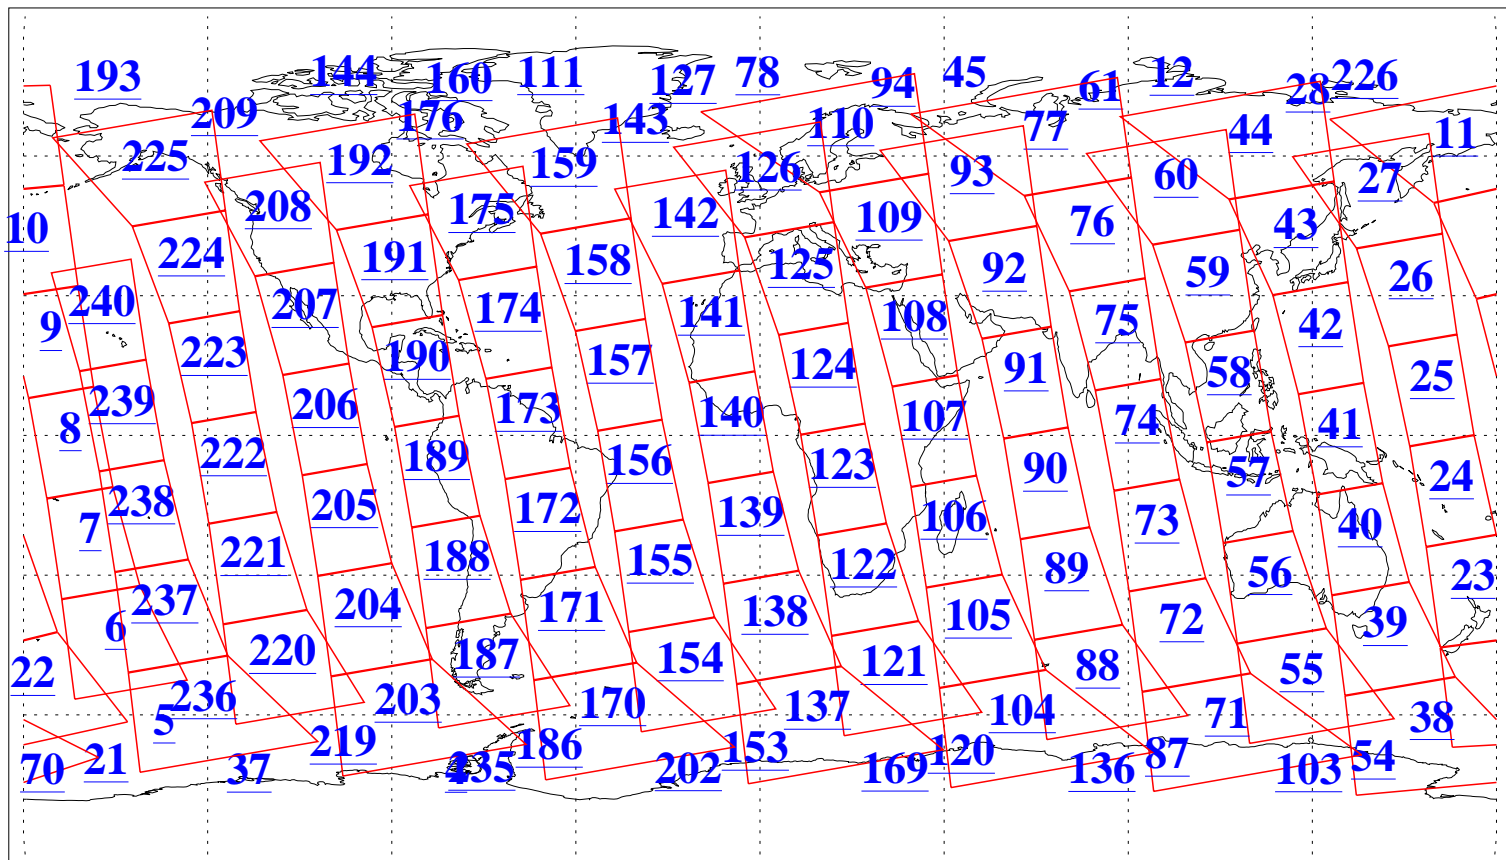

L1B Availability
AMSU Granules: 239
HSB Granules: 0
AIRS Granules: 240

12 Dec 2019
DoY 346
Aqua Day 6431
Granules: 1 to 120

Granules: 121 to 240

Legend: AMSU Available, HSB Available, AIRS Available

L1B Availability
AMSU Granules: 239
HSB Granules: 0
AIRS Granules: 240

12 Dec 2019
DoY 346
Aqua Day 6431
Ascending Granules

Descending Granules

Legend: AMSU Available, HSB Available, AIRS Available

L1B Availability
 AMSU Granules: 239
 HSB Granules: 0
 AIRS Granules: 240

12 Dec 2019
 DoY 346
 Aqua Day 6431

Northern Hemisphere Granules

Southern Hemisphere Granules

Legend: AMSU Available, HSB Available, AIRS Available