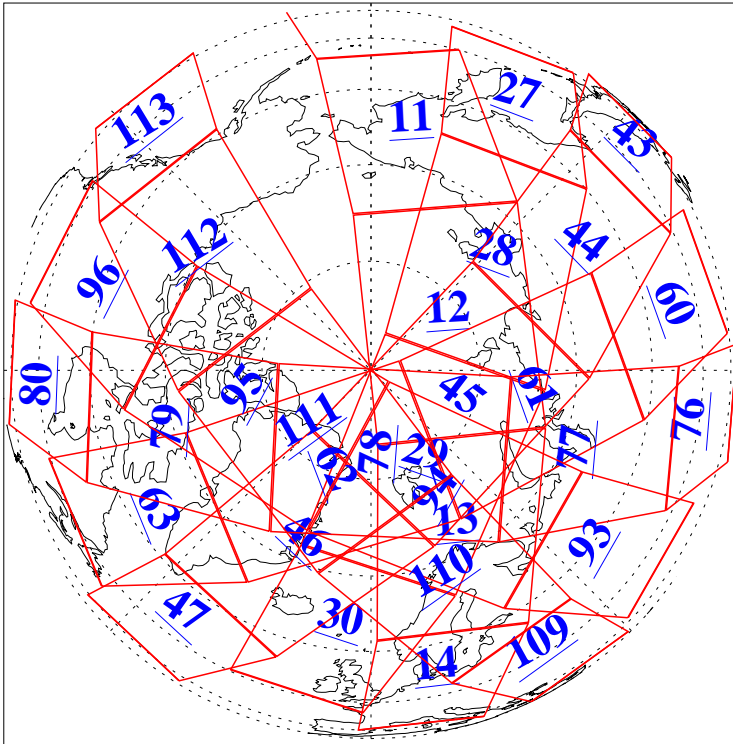

L1B Availability
AMSU Granules: 239
HSB Granules: 0
AIRS Granules: 240

12 Dec 2019
DoY 346
Aqua Day 6431
Granules: 1 to 120

Granules: 121 to 240

Legend: AMSU Available, HSB Available, AIRS Available

L1B Availability
AMSU Granules: 239
HSB Granules: 0
AIRS Granules: 240

12 Dec 2019
DoY 346
Aqua Day 6431
Ascending Granules

Descending Granules

Legend: AMSU Available, HSB Available, AIRS Available

L1B Availability
 AMSU Granules: 239
 HSB Granules: 0
 AIRS Granules: 240

12 Dec 2019
 DoY 346
 Aqua Day 6431

Northern Hemisphere Granules

Southern Hemisphere Granules

Legend: AMSU Available, HSB Available, AIRS Available