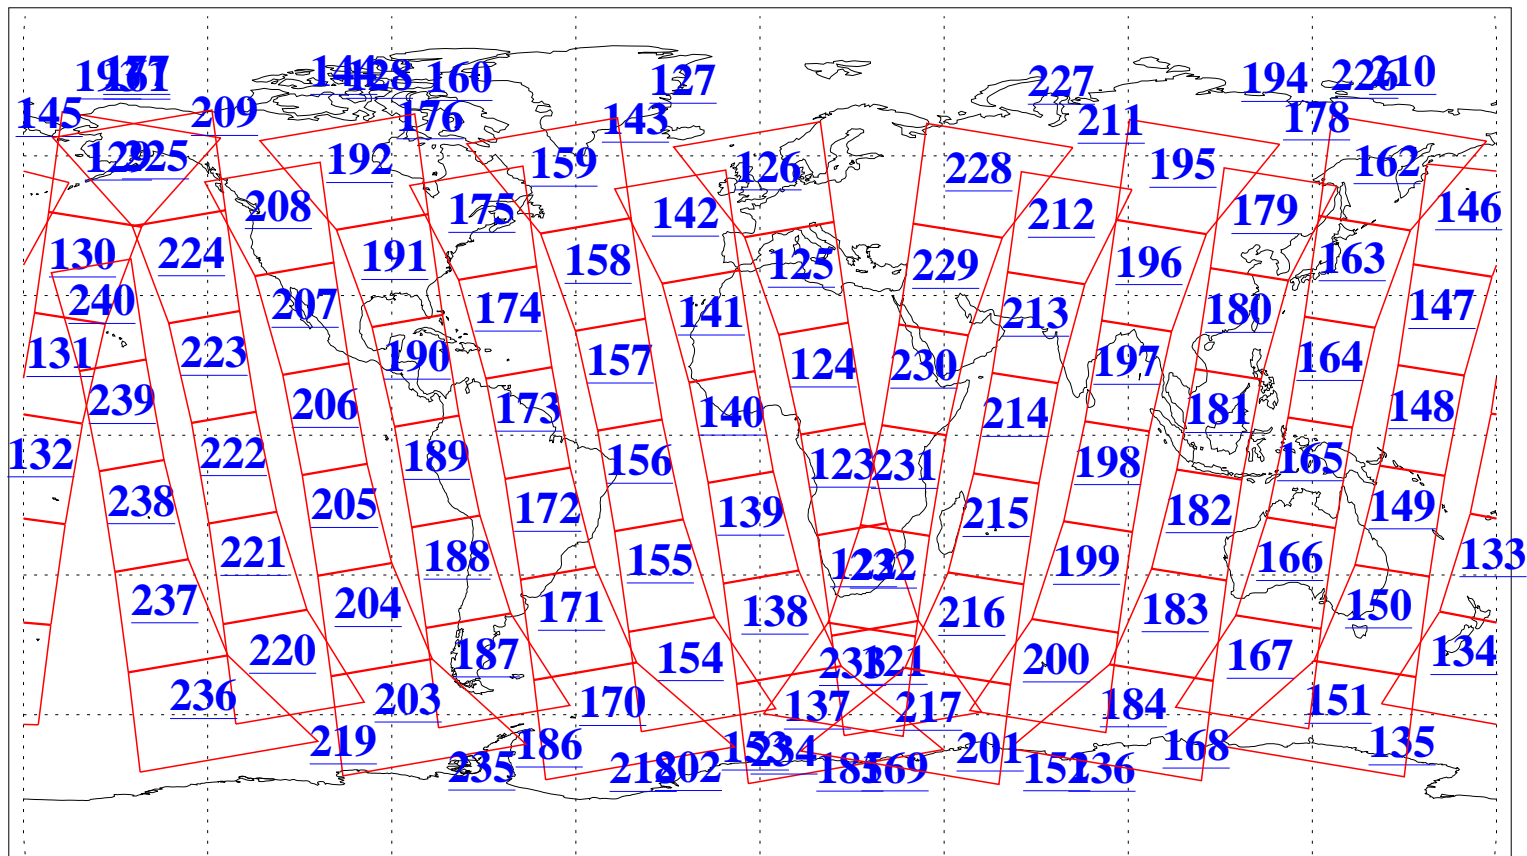

L1B Availability
AMSU Granules: 239
HSB Granules: 0
AIRS Granules: 240

12 Dec 2019
DoY 346
Aqua Day 6431
Granules: 1 to 120

Granules: 121 to 240

Legend: AMSU Available, HSB Available, AIRS Available

L1B Availability
AMSU Granules: 239
HSB Granules: 0
AIRS Granules: 240

12 Dec 2019
DoY 346
Aqua Day 6431
Ascending Granules

Descending Granules

Legend: AMSU Available, HSB Available, AIRS Available

L1B Availability
 AMSU Granules: 239
 HSB Granules: 0
 AIRS Granules: 240

12 Dec 2019
 DoY 346
 Aqua Day 6431

Northern Hemisphere Granules

Southern Hemisphere Granules

Legend: AMSU Available, HSB Available, AIRS Available