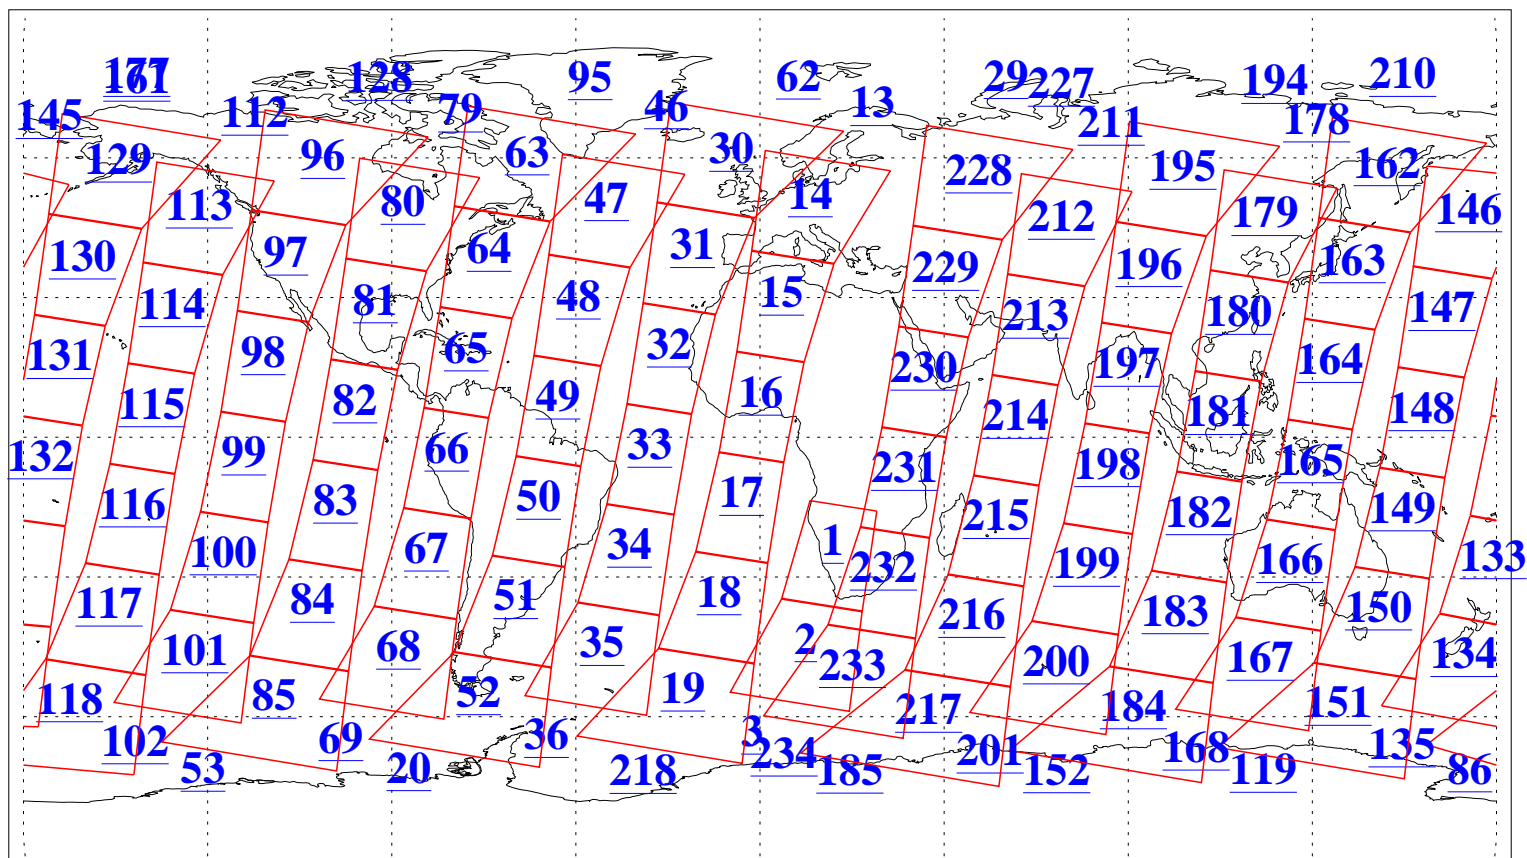

L1B Availability
AMSU Granules: 239
HSB Granules: 0
AIRS Granules: 240

12 Dec 2019
DoY 346
Aqua Day 6431
Granules: 1 to 120

Granules: 121 to 240

Legend: AMSU Available, HSB Available, AIRS Available

L1B Availability
AMSU Granules: 239
HSB Granules: 0
AIRS Granules: 240

12 Dec 2019
DoY 346
Aqua Day 6431
Ascending Granules

Descending Granules

Legend: AMSU Available, HSB Available, AIRS Available

L1B Availability
 AMSU Granules: 239
 HSB Granules: 0
 AIRS Granules: 240

12 Dec 2019
 DoY 346
 Aqua Day 6431

Northern Hemisphere Granules

Southern Hemisphere Granules

Legend: AMSU Available, HSB Available, AIRS Available