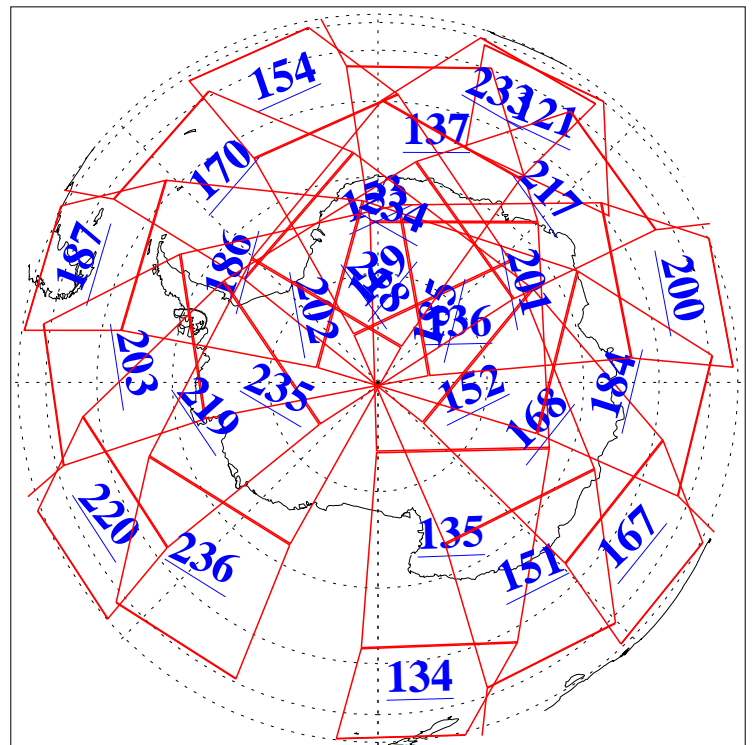

12 Dec 2019
DoY 346
Aqua Day 6431
Ascending Granules

Descending Granules

Legend: AMSU Available, HSB Available, AIRS Available

L1B Availability
 AMSU Granules: 239
 HSB Granules: 0
 AIRS Granules: 240

12 Dec 2019
 DoY 346
 Aqua Day 6431

Northern Hemisphere Granules

Southern Hemisphere Granules

Legend: AMSU Available, HSB Available, AIRS Available