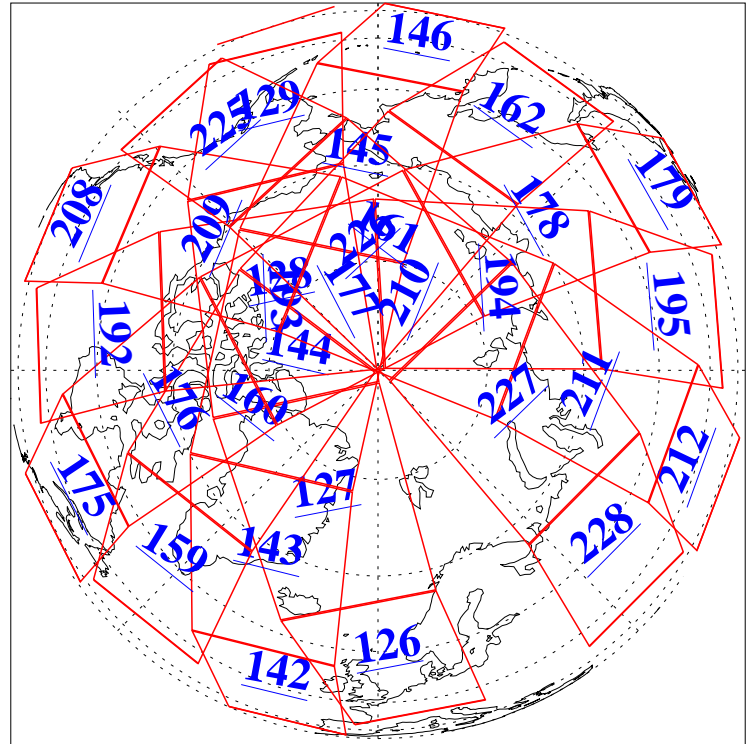

12 Dec 2019
DoY 346
Aqua Day 6431
Ascending Granules

Descending Granules

Legend: AMSU Available, HSB Available, AIRS Available

L1B Availability
 AMSU Granules: 239
 HSB Granules: 0
 AIRS Granules: 240

12 Dec 2019
 DoY 346
 Aqua Day 6431

Northern Hemisphere Granules

Southern Hemisphere Granules

Legend: AMSU Available, HSB Available, AIRS Available