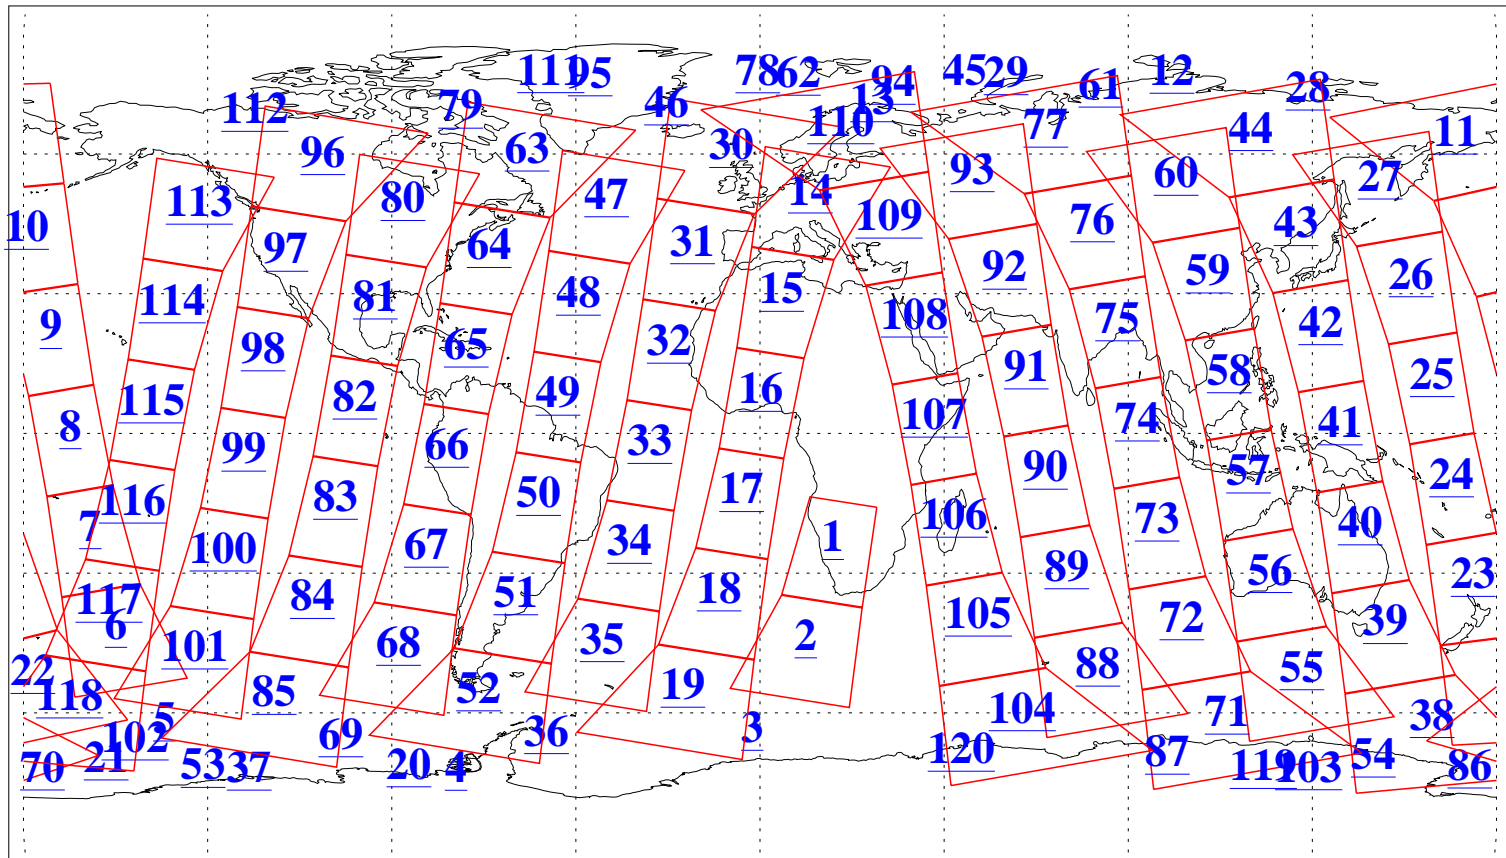

L1B Availability
AMSU Granules: 239
HSB Granules: 0
AIRS Granules: 240

12 Dec 2019
DoY 346
Aqua Day 6431
Granules: 1 to 120

Granules: 121 to 240

Legend: AMSU Available, HSB Available, AIRS Available

L1B Availability
AMSU Granules: 239
HSB Granules: 0
AIRS Granules: 240

12 Dec 2019
DoY 346
Aqua Day 6431
Ascending Granules

Descending Granules

Legend: AMSU Available, HSB Available, AIRS Available

L1B Availability
 AMSU Granules: 239
 HSB Granules: 0
 AIRS Granules: 240

12 Dec 2019
 DoY 346
 Aqua Day 6431

Northern Hemisphere Granules

Southern Hemisphere Granules

Legend: AMSU Available, HSB Available, AIRS Available