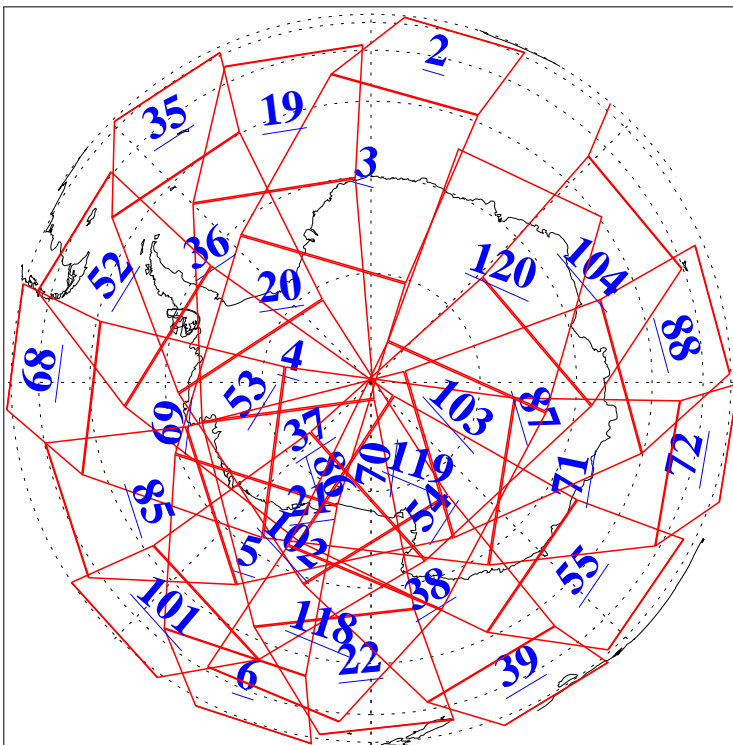

L1B Availability
AMSU Granules: 239
HSB Granules: 0
AIRS Granules: 240

12 Dec 2019
DoY 346
Aqua Day 6431
Granules: 1 to 120

Granules: 121 to 240

Legend: AMSU Available, HSB Available, AIRS Available

L1B Availability
AMSU Granules: 239
HSB Granules: 0
AIRS Granules: 240

12 Dec 2019
DoY 346
Aqua Day 6431
Ascending Granules

Descending Granules

Legend: AMSU Available, HSB Available, AIRS Available

L1B Availability
 AMSU Granules: 239
 HSB Granules: 0
 AIRS Granules: 240

12 Dec 2019
 DoY 346
 Aqua Day 6431

Northern Hemisphere Granules

Southern Hemisphere Granules

Legend: AMSU Available, HSB Available, AIRS Available