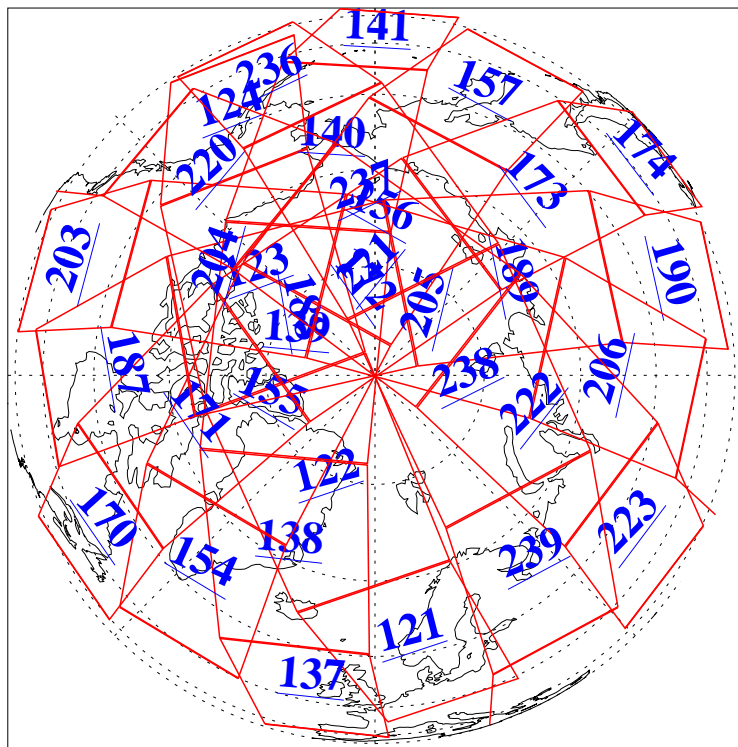

L1B Availability
AMSU Granules: 240
HSB Granules: 0
AIRS Granules: 240

9 Dec 2019
DoY 343
Aqua Day 6428
Granules: 1 to 120

Granules: 121 to 240

Legend: AMSU Available, HSB Available, AIRS Available

L1B Availability
AMSU Granules: 240
HSB Granules: 0
AIRS Granules: 240

9 Dec 2019
DoY 343
Aqua Day 6428

Ascending Granules

Descending Granules

Legend: AMSU Available, HSB Available, AIRS Available

L1B Availability
 AMSU Granules: 240
 HSB Granules: 0
 AIRS Granules: 240

9 Dec 2019
 DoY 343
 Aqua Day 6428

Northern Hemisphere Granules

Southern Hemisphere Granules

Legend: AMSU Available, HSB Available, AIRS Available