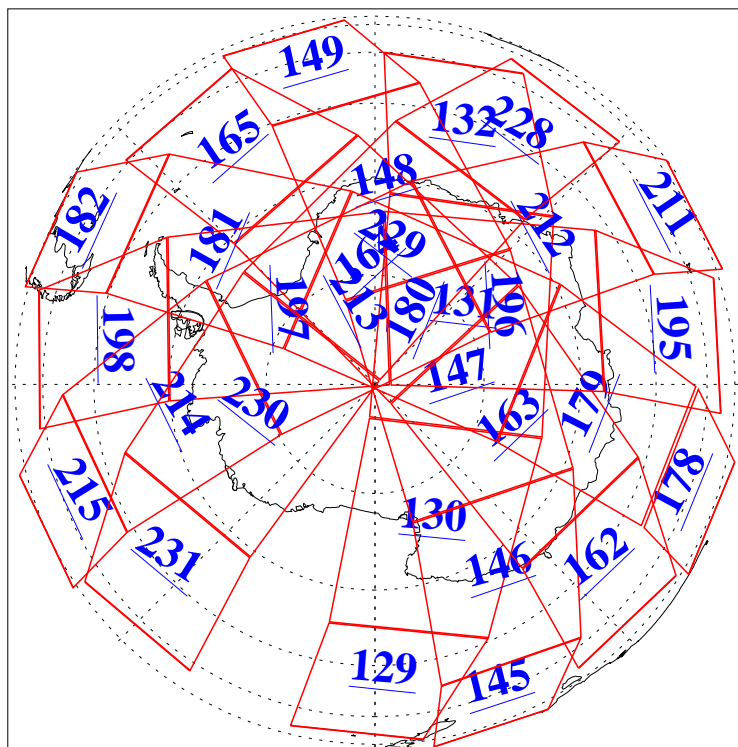

9 Dec 2019
DoY 343
Aqua Day 6428

Ascending Granules

Descending Granules

Legend: AMSU Available, HSB Available, AIRS Available

L1B Availability
 AMSU Granules: 240
 HSB Granules: 0
 AIRS Granules: 240

9 Dec 2019
 DoY 343
 Aqua Day 6428

Northern Hemisphere Granules

Southern Hemisphere Granules

Legend: AMSU Available, HSB Available, AIRS Available