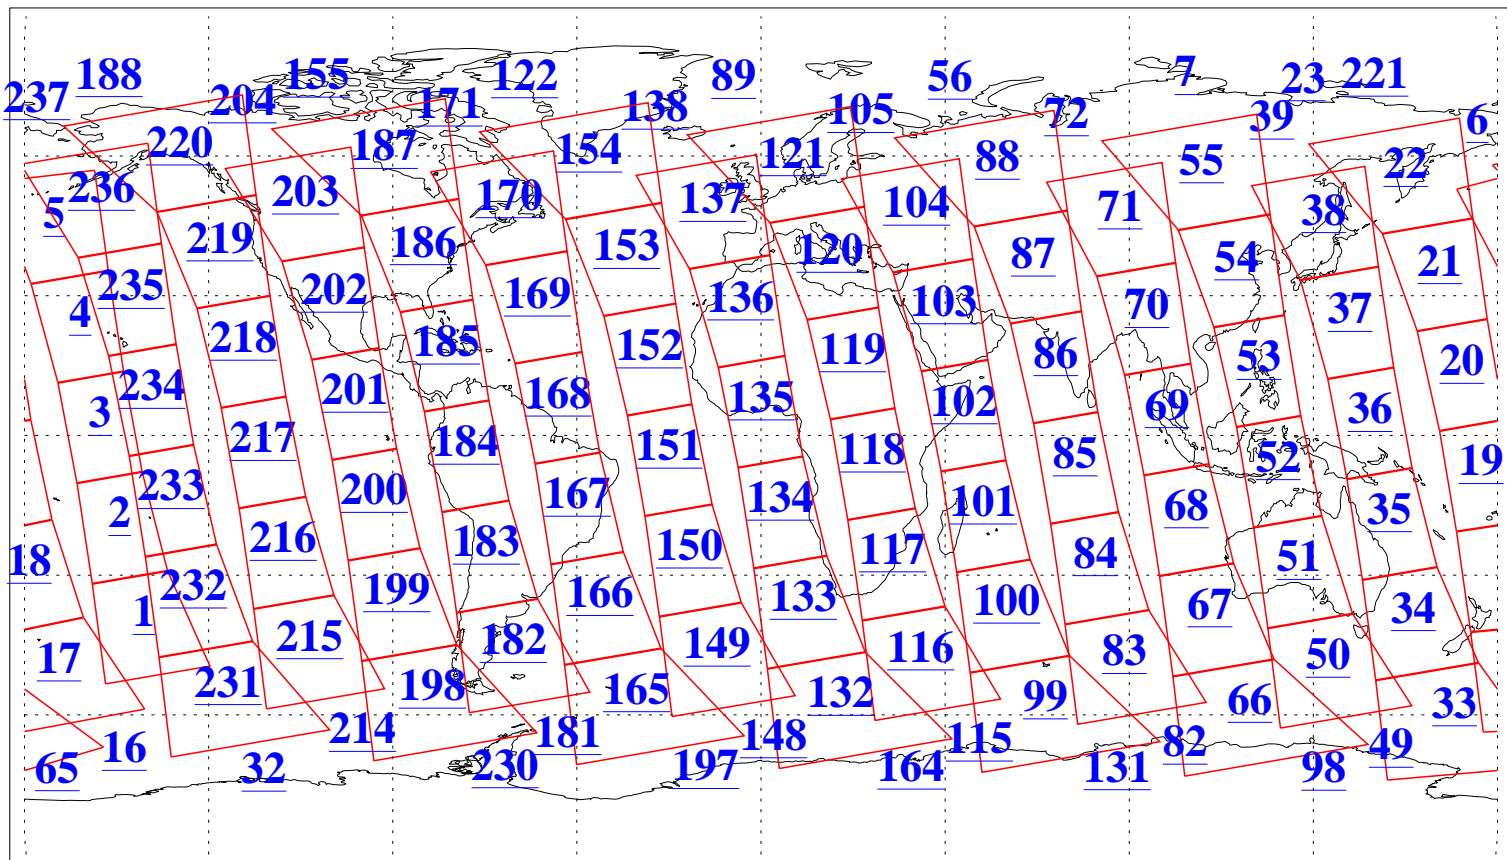

L1B Availability
AMSU Granules: 240
HSB Granules: 0
AIRS Granules: 240

9 Dec 2019
DoY 343
Aqua Day 6428
Granules: 1 to 120

Granules: 121 to 240

Legend: AMSU Available, HSB Available, AIRS Available

L1B Availability
AMSU Granules: 240
HSB Granules: 0
AIRS Granules: 240

9 Dec 2019
DoY 343
Aqua Day 6428

Ascending Granules

Descending Granules

Legend: AMSU Available, HSB Available, AIRS Available

L1B Availability
 AMSU Granules: 240
 HSB Granules: 0
 AIRS Granules: 240

9 Dec 2019
 DoY 343
 Aqua Day 6428

Northern Hemisphere Granules

Southern Hemisphere Granules

Legend: AMSU Available, HSB Available, AIRS Available