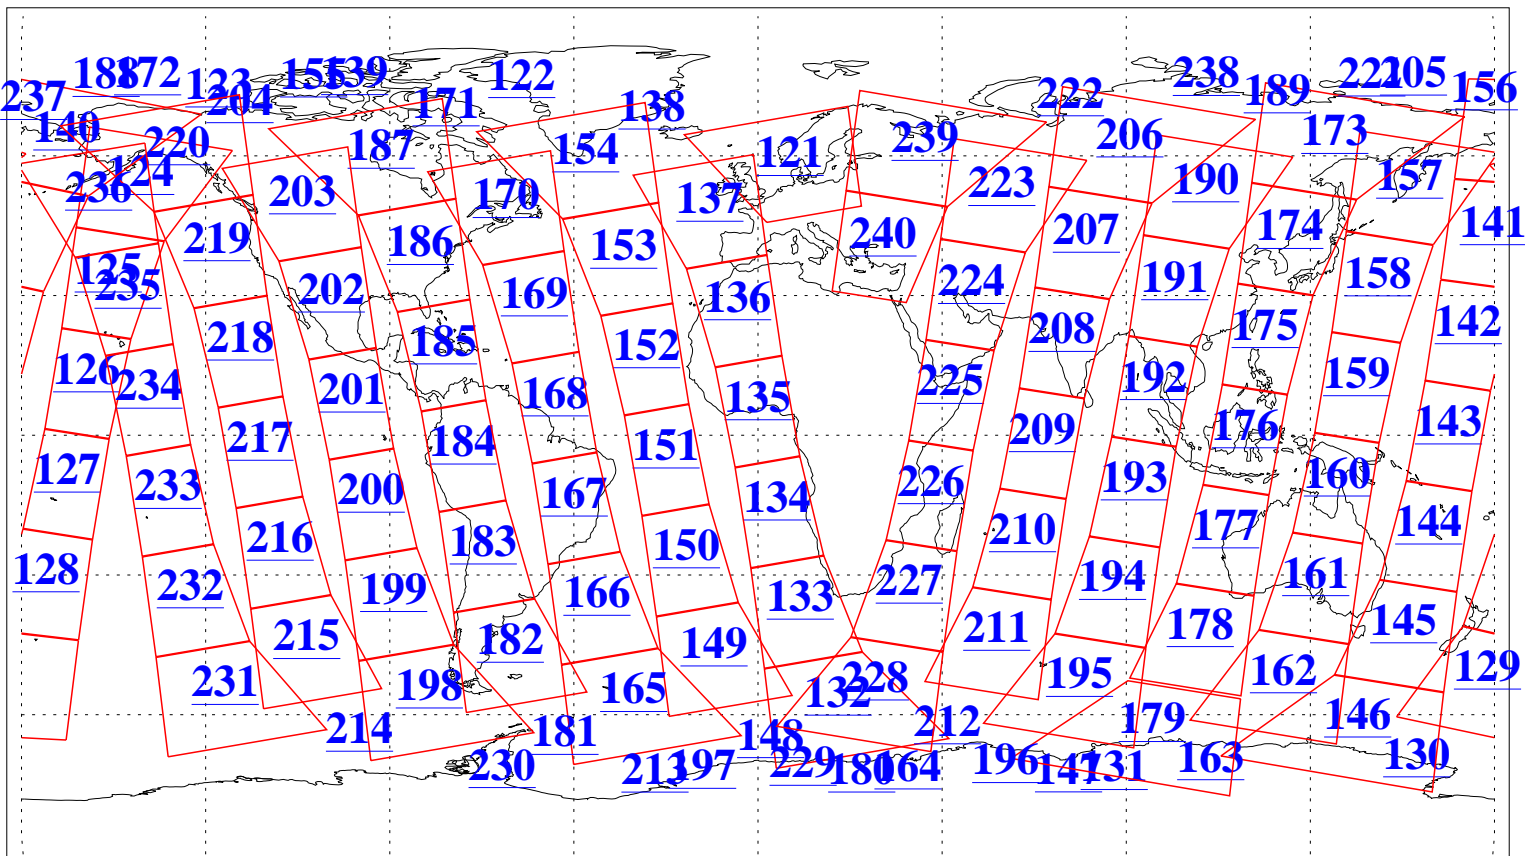

L1B Availability
AMSU Granules: 240
HSB Granules: 0
AIRS Granules: 240

9 Dec 2019
DoY 343
Aqua Day 6428
Granules: 1 to 120

Granules: 121 to 240

Legend: AMSU Available, HSB Available, AIRS Available

L1B Availability
AMSU Granules: 240
HSB Granules: 0
AIRS Granules: 240

9 Dec 2019
DoY 343
Aqua Day 6428

Ascending Granules

Descending Granules

Legend: AMSU Available, HSB Available, AIRS Available

L1B Availability
 AMSU Granules: 240
 HSB Granules: 0
 AIRS Granules: 240

9 Dec 2019
 DoY 343
 Aqua Day 6428

Northern Hemisphere Granules

Southern Hemisphere Granules

Legend: AMSU Available, HSB Available, AIRS Available