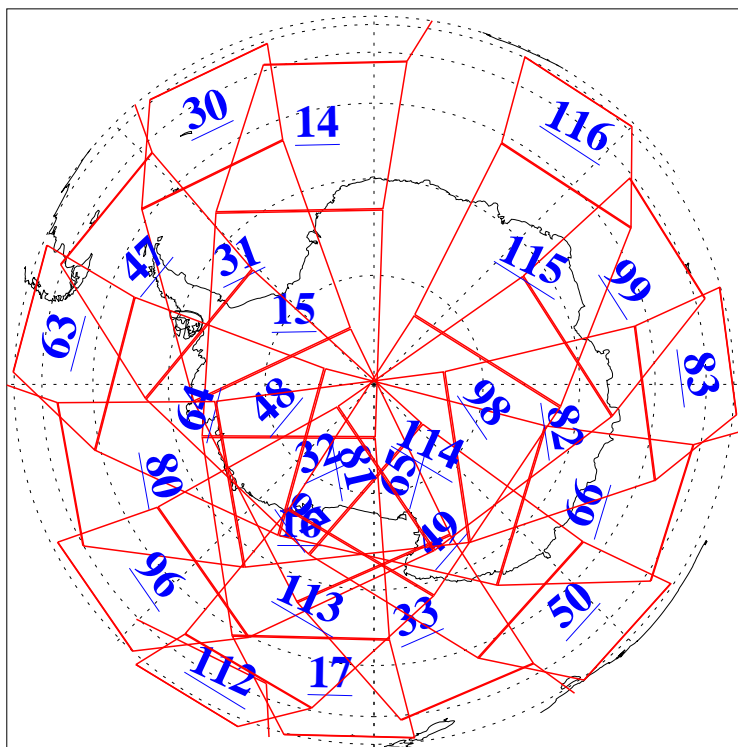

L1B Availability
AMSU Granules: 240
HSB Granules: 0
AIRS Granules: 240

9 Dec 2019
DoY 343
Aqua Day 6428
Granules: 1 to 120

Granules: 121 to 240

Legend: AMSU Available, HSB Available, AIRS Available

L1B Availability
AMSU Granules: 240
HSB Granules: 0
AIRS Granules: 240

9 Dec 2019
DoY 343
Aqua Day 6428

Ascending Granules

Descending Granules

Legend: AMSU Available, HSB Available, AIRS Available

L1B Availability
 AMSU Granules: 240
 HSB Granules: 0
 AIRS Granules: 240

9 Dec 2019
 DoY 343
 Aqua Day 6428

Northern Hemisphere Granules

Southern Hemisphere Granules

Legend: AMSU Available, HSB Available, AIRS Available