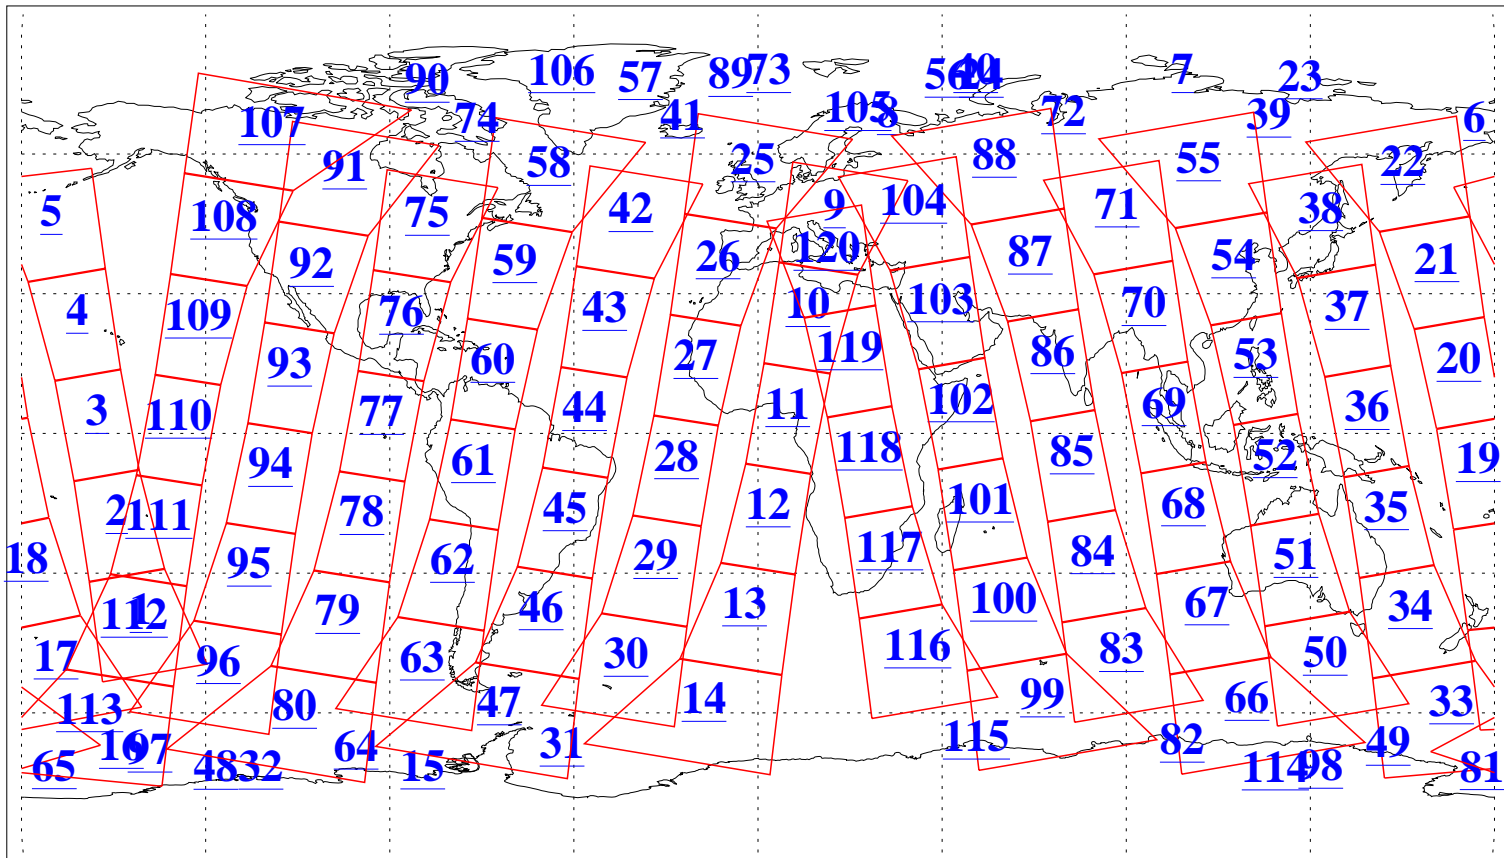

L1B Availability
AMSU Granules: 240
HSB Granules: 0
AIRS Granules: 240

9 Dec 2019
DoY 343
Aqua Day 6428
Granules: 1 to 120

Granules: 121 to 240

Legend: AMSU Available, HSB Available, AIRS Available

L1B Availability
AMSU Granules: 240
HSB Granules: 0
AIRS Granules: 240

9 Dec 2019
DoY 343
Aqua Day 6428

Ascending Granules

Descending Granules

Legend: AMSU Available, HSB Available, AIRS Available

L1B Availability
 AMSU Granules: 240
 HSB Granules: 0
 AIRS Granules: 240

9 Dec 2019
 DoY 343
 Aqua Day 6428

Northern Hemisphere Granules

Southern Hemisphere Granules

Legend: AMSU Available, HSB Available, AIRS Available