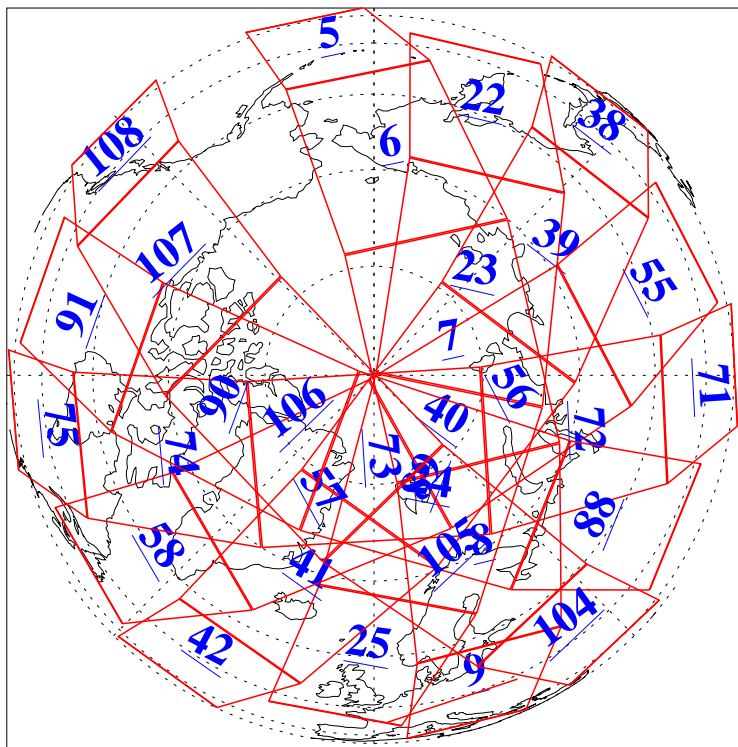

L1B Availability
AMSU Granules: 240
HSB Granules: 0
AIRS Granules: 240

9 Dec 2019
DoY 343
Aqua Day 6428
Granules: 1 to 120

Granules: 121 to 240

Legend: AMSU Available, HSB Available, AIRS Available

L1B Availability
AMSU Granules: 240
HSB Granules: 0
AIRS Granules: 240

9 Dec 2019
DoY 343
Aqua Day 6428

Ascending Granules

Descending Granules

Legend: AMSU Available, HSB Available, AIRS Available

L1B Availability
 AMSU Granules: 240
 HSB Granules: 0
 AIRS Granules: 240

9 Dec 2019
 DoY 343
 Aqua Day 6428

Northern Hemisphere Granules

Southern Hemisphere Granules

Legend: AMSU Available, HSB Available, AIRS Available