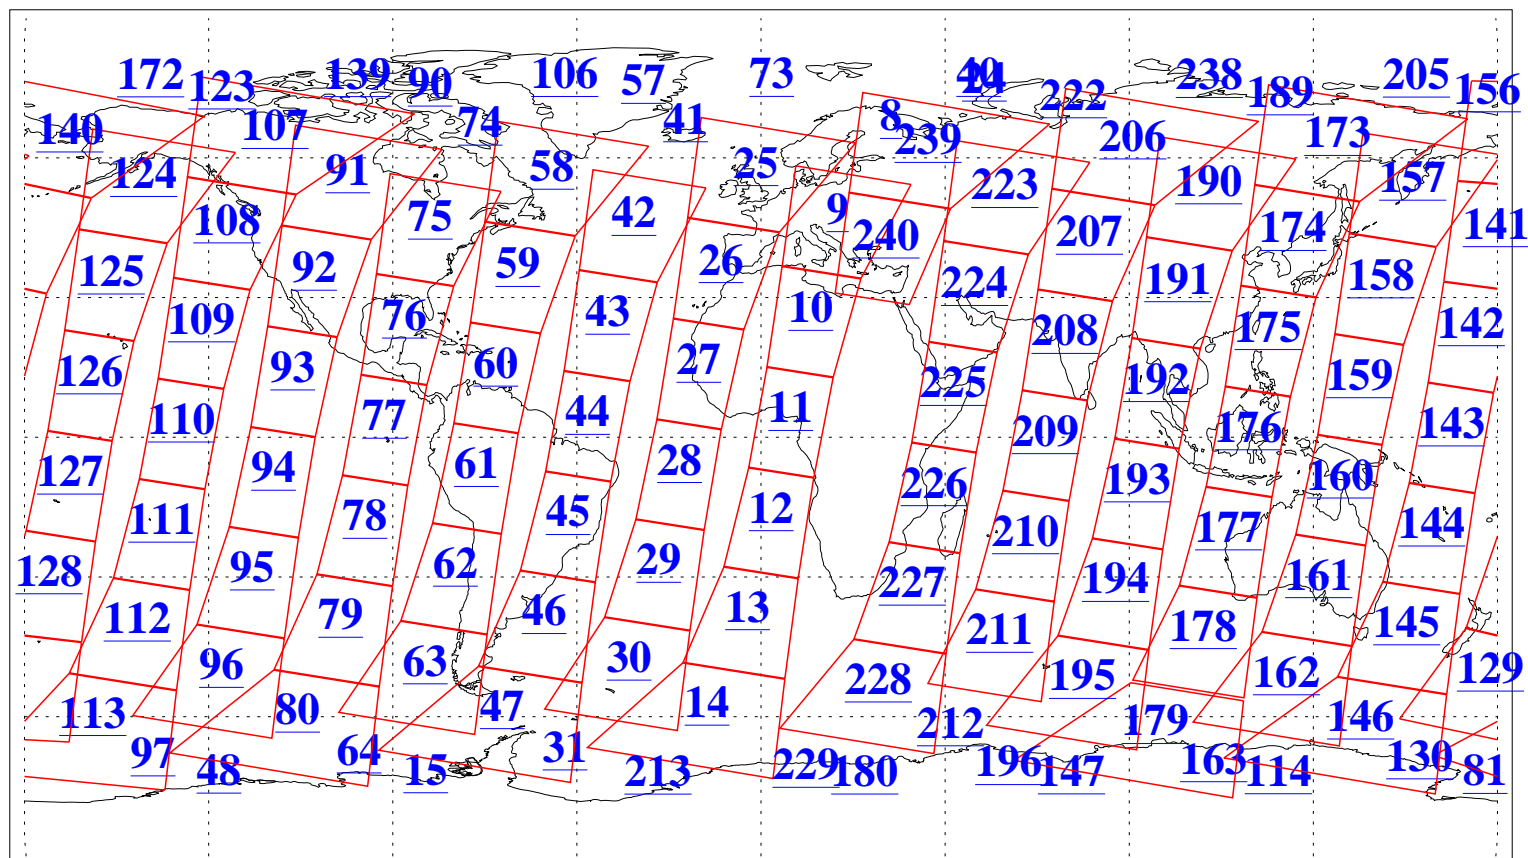

L1B Availability
AMSU Granules: 240
HSB Granules: 0
AIRS Granules: 240

9 Dec 2019
DoY 343
Aqua Day 6428
Granules: 1 to 120

Granules: 121 to 240

Legend: AMSU Available, HSB Available, AIRS Available

L1B Availability
AMSU Granules: 240
HSB Granules: 0
AIRS Granules: 240

9 Dec 2019
DoY 343
Aqua Day 6428

Ascending Granules

Descending Granules

Legend: AMSU Available, HSB Available, AIRS Available

L1B Availability
 AMSU Granules: 240
 HSB Granules: 0
 AIRS Granules: 240

9 Dec 2019
 DoY 343
 Aqua Day 6428