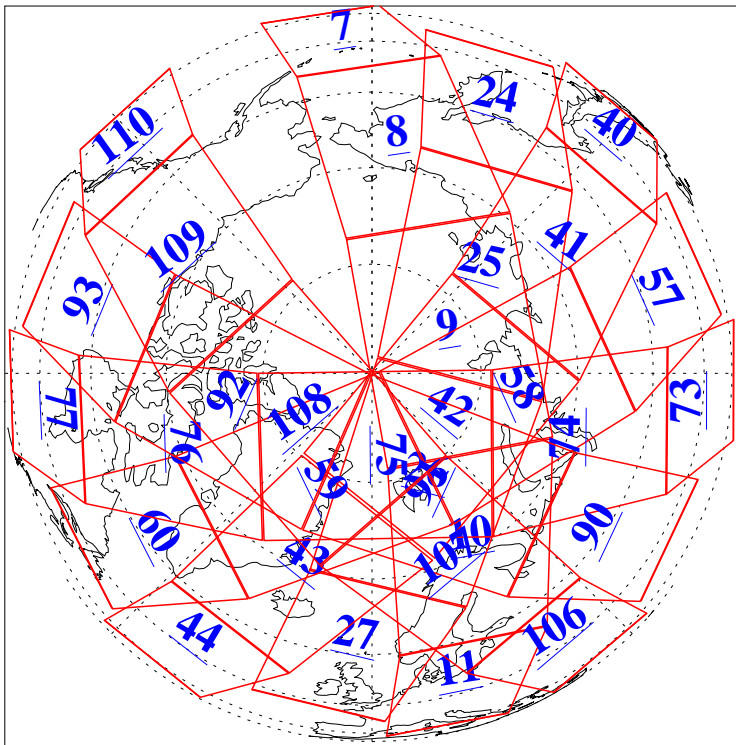

L1B Availability
AMSU Granules: 240
HSB Granules: 0
AIRS Granules: 238

7 Dec 2019
DoY 341
Aqua Day 6426
Granules: 1 to 120

Granules: 121 to 240

Legend: AMSU Available, HSB Available, AIRS Available

L1B Availability
AMSU Granules: 240
HSB Granules: 0
AIRS Granules: 238

7 Dec 2019
DoY 341
Aqua Day 6426
Ascending Granules

Descending Granules

Legend: AMSU Available, HSB Available, AIRS Available

L1B Availability
 AMSU Granules: 240
 HSB Granules: 0
 AIRS Granules: 238

7 Dec 2019
 DoY 341
 Aqua Day 6426

Northern Hemisphere Granules

Southern Hemisphere Granules

Legend: AMSU Available, HSB Available, AIRS Available