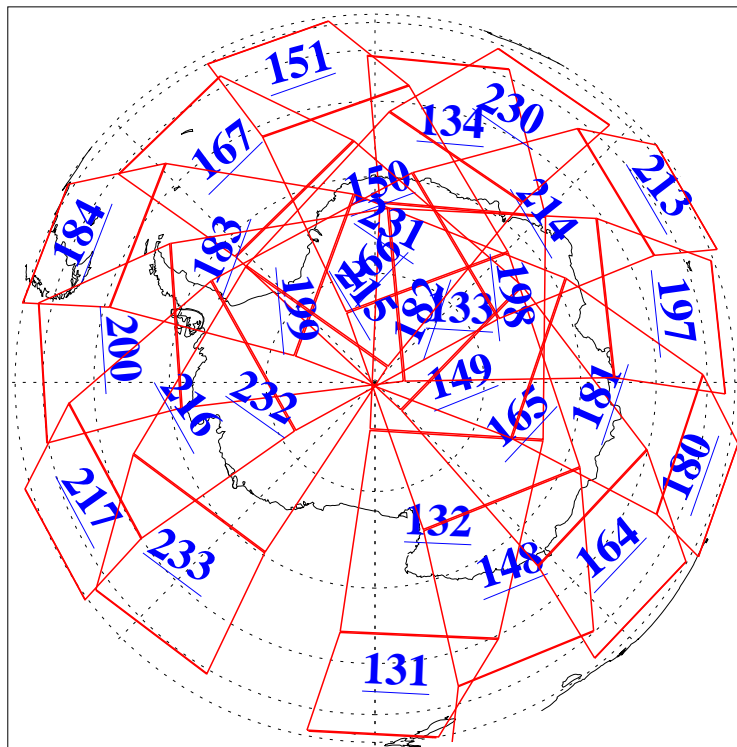

L1B Availability
AMSU Granules: 240
HSB Granules: 0
AIRS Granules: 238

7 Dec 2019
DoY 341
Aqua Day 6426
Granules: 1 to 120

Granules: 121 to 240

Legend: AMSU Available, HSB Available, AIRS Available

L1B Availability
AMSU Granules: 240
HSB Granules: 0
AIRS Granules: 238

7 Dec 2019
DoY 341
Aqua Day 6426
Ascending Granules

Descending Granules

Legend: AMSU Available, HSB Available, AIRS Available

L1B Availability
 AMSU Granules: 240
 HSB Granules: 0
 AIRS Granules: 238

7 Dec 2019
 DoY 341
 Aqua Day 6426

Northern Hemisphere Granules

Southern Hemisphere Granules

Legend: AMSU Available, HSB Available, AIRS Available