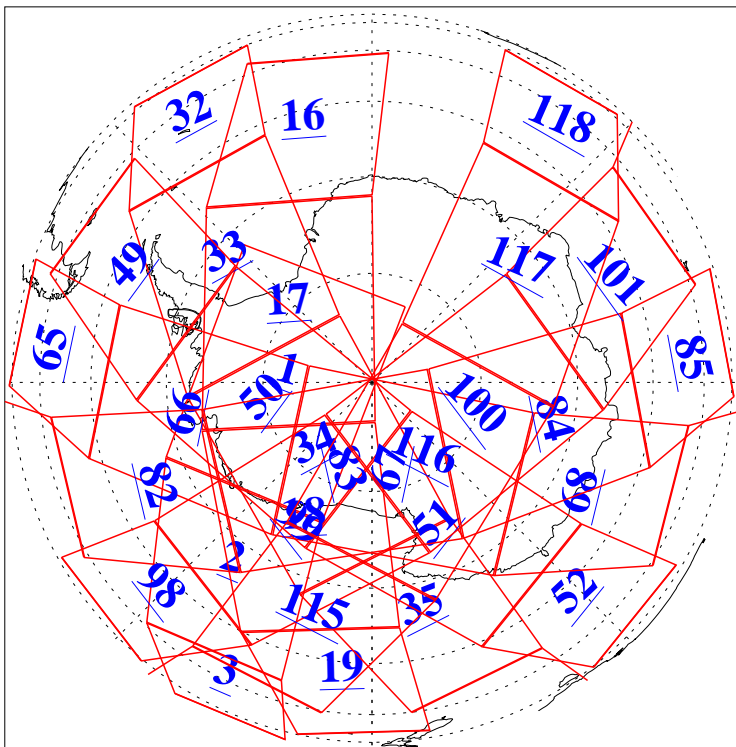

L1B Availability
AMSU Granules: 240
HSB Granules: 0
AIRS Granules: 238

7 Dec 2019
DoY 341
Aqua Day 6426
Granules: 1 to 120

Granules: 121 to 240

Legend: AMSU Available, HSB Available, AIRS Available

L1B Availability
AMSU Granules: 240
HSB Granules: 0
AIRS Granules: 238

7 Dec 2019
DoY 341
Aqua Day 6426
Ascending Granules

Descending Granules

Legend: AMSU Available, HSB Available, AIRS Available

L1B Availability
 AMSU Granules: 240
 HSB Granules: 0
 AIRS Granules: 238

7 Dec 2019
 DoY 341
 Aqua Day 6426

Northern Hemisphere Granules

Southern Hemisphere Granules

Legend: AMSU Available, HSB Available, AIRS Available