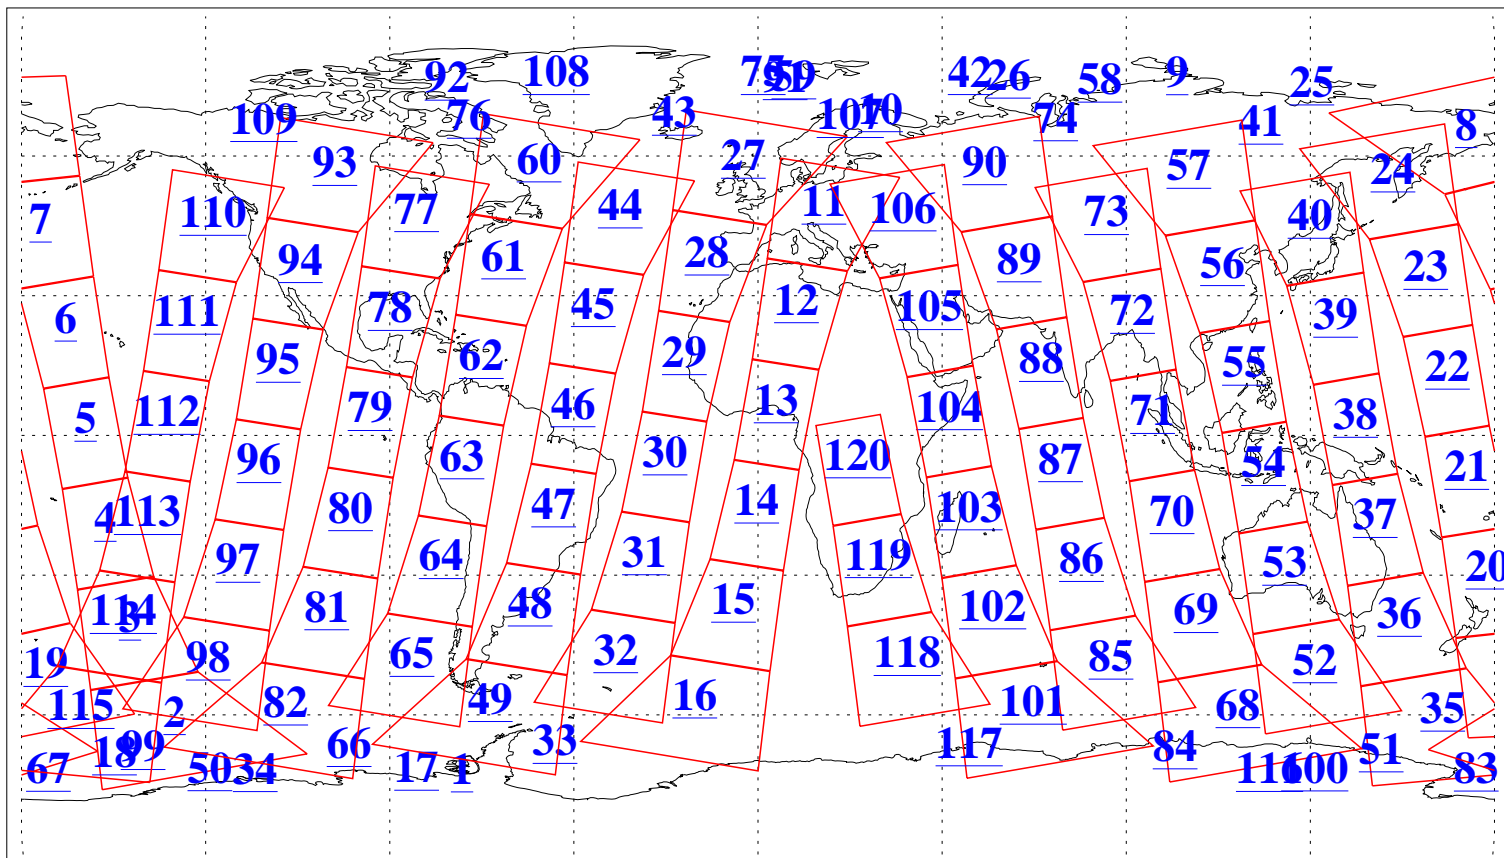

L1B Availability
AMSU Granules: 240
HSB Granules: 0
AIRS Granules: 238

7 Dec 2019
DoY 341
Aqua Day 6426
Granules: 1 to 120

Granules: 121 to 240

Legend: AMSU Available, HSB Available, AIRS Available

L1B Availability
AMSU Granules: 240
HSB Granules: 0
AIRS Granules: 238

7 Dec 2019
DoY 341
Aqua Day 6426
Ascending Granules

Descending Granules

Legend: AMSU Available, HSB Available, AIRS Available

L1B Availability
 AMSU Granules: 240
 HSB Granules: 0
 AIRS Granules: 238

7 Dec 2019
 DoY 341
 Aqua Day 6426

Northern Hemisphere Granules

Southern Hemisphere Granules

Legend: AMSU Available, HSB Available, AIRS Available