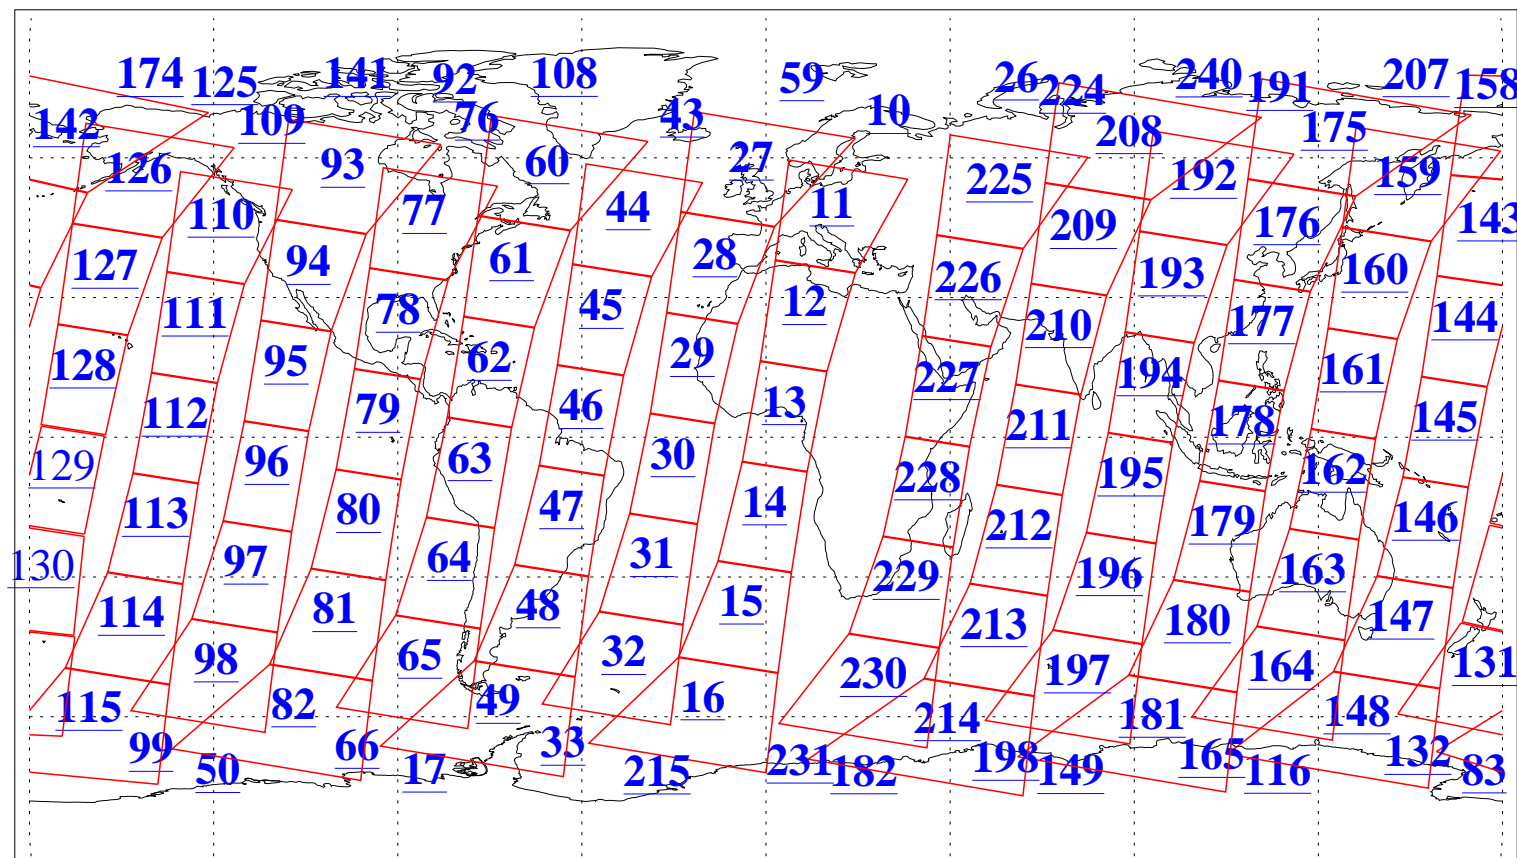

L1B Availability
AMSU Granules: 240
HSB Granules: 0
AIRS Granules: 238

7 Dec 2019
DoY 341
Aqua Day 6426
Granules: 1 to 120

Granules: 121 to 240

Legend: AMSU Available, HSB Available, AIRS Available

L1B Availability
AMSU Granules: 240
HSB Granules: 0
AIRS Granules: 238

7 Dec 2019
DoY 341
Aqua Day 6426
Ascending Granules

Descending Granules

Legend: AMSU Available, HSB Available, AIRS Available

L1B Availability
 AMSU Granules: 240
 HSB Granules: 0
 AIRS Granules: 238

7 Dec 2019
 DoY 341
 Aqua Day 6426

Northern Hemisphere Granules

Southern Hemisphere Granules

Legend: AMSU Available, HSB Available, AIRS Available