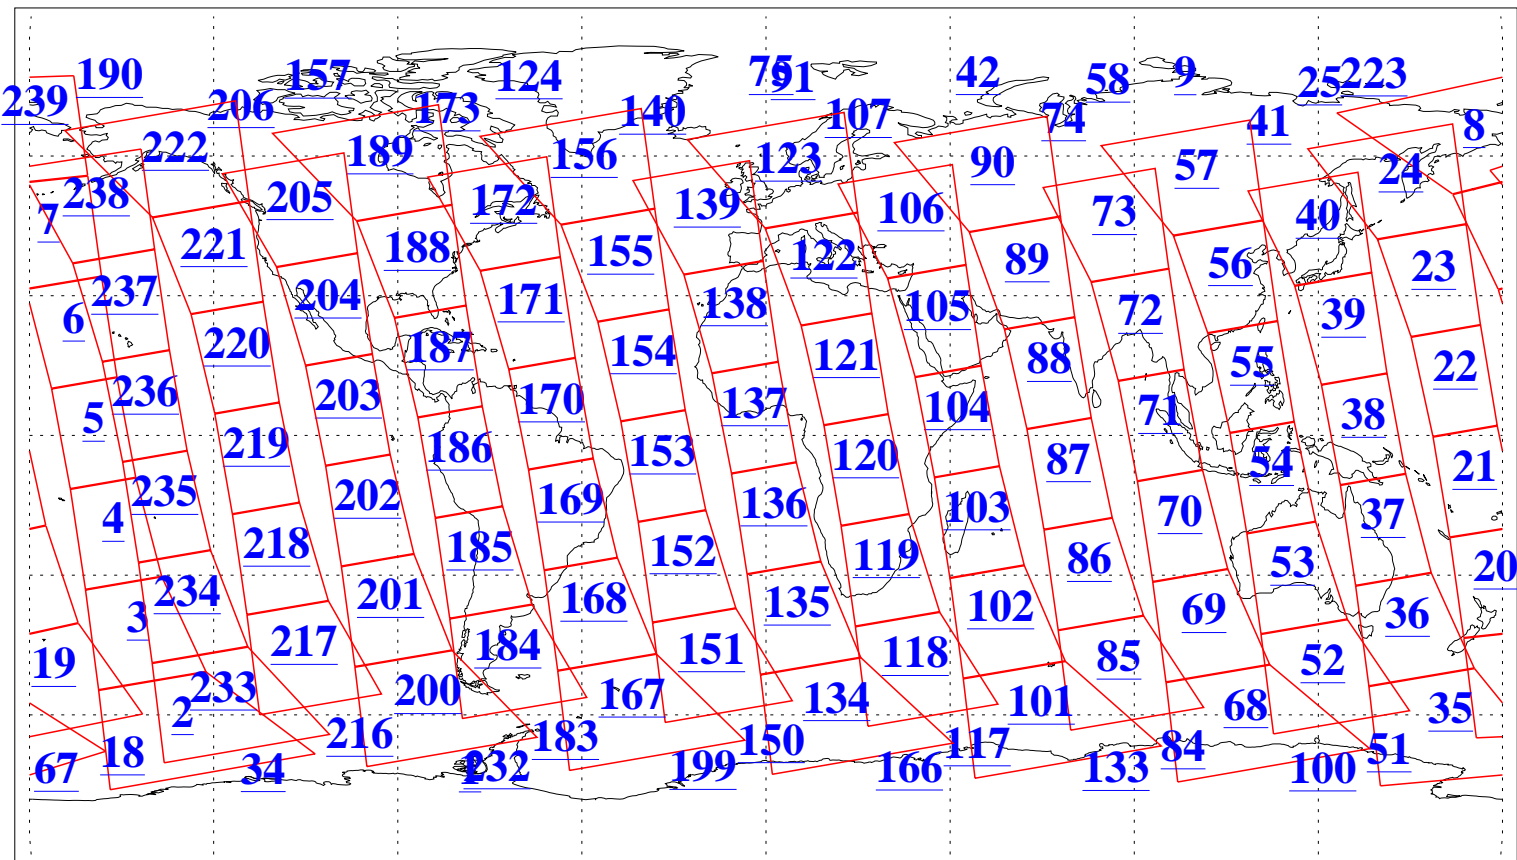

L1B Availability
AMSU Granules: 240
HSB Granules: 0
AIRS Granules: 238

7 Dec 2019
DoY 341
Aqua Day 6426
Granules: 1 to 120

Granules: 121 to 240

Legend: AMSU Available, HSB Available, AIRS Available

L1B Availability
AMSU Granules: 240
HSB Granules: 0
AIRS Granules: 238

7 Dec 2019
DoY 341
Aqua Day 6426
Ascending Granules

Descending Granules

Legend: AMSU Available, HSB Available, AIRS Available

L1B Availability
 AMSU Granules: 240
 HSB Granules: 0
 AIRS Granules: 238

7 Dec 2019
 DoY 341
 Aqua Day 6426

Northern Hemisphere Granules

Southern Hemisphere Granules

Legend: AMSU Available, HSB Available, AIRS Available