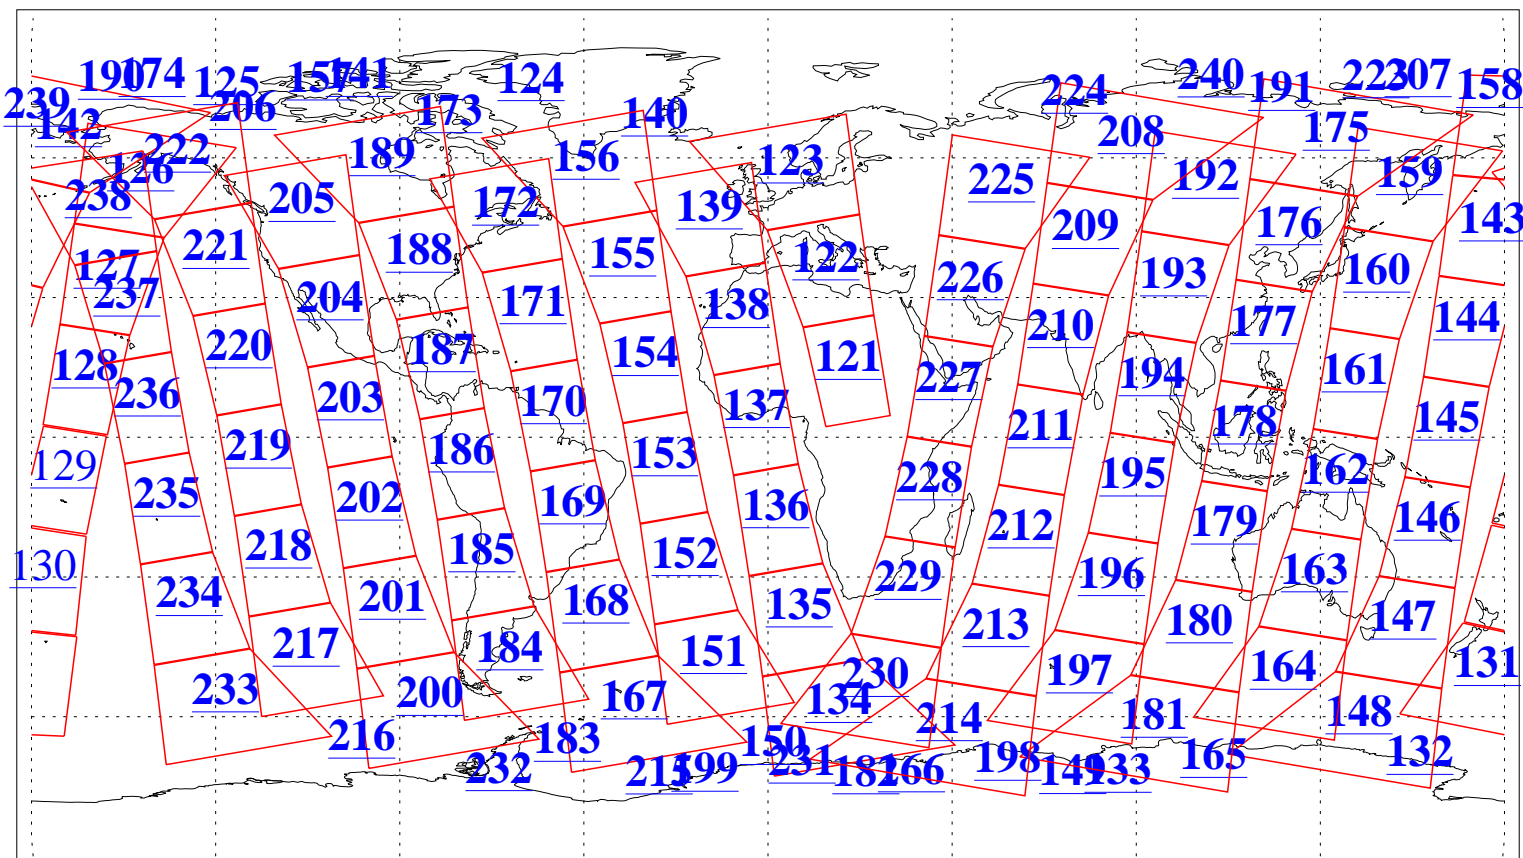

L1B Availability
AMSU Granules: 240
HSB Granules: 0
AIRS Granules: 238

7 Dec 2019
DoY 341
Aqua Day 6426
Granules: 1 to 120

Granules: 121 to 240

Legend: AMSU Available, HSB Available, AIRS Available

L1B Availability
AMSU Granules: 240
HSB Granules: 0
AIRS Granules: 238

7 Dec 2019
DoY 341
Aqua Day 6426
Ascending Granules

Descending Granules

Legend: AMSU Available, HSB Available, AIRS Available

L1B Availability
 AMSU Granules: 240
 HSB Granules: 0
 AIRS Granules: 238

7 Dec 2019
 DoY 341
 Aqua Day 6426

Northern Hemisphere Granules

Southern Hemisphere Granules

Legend: AMSU Available, HSB Available, AIRS Available