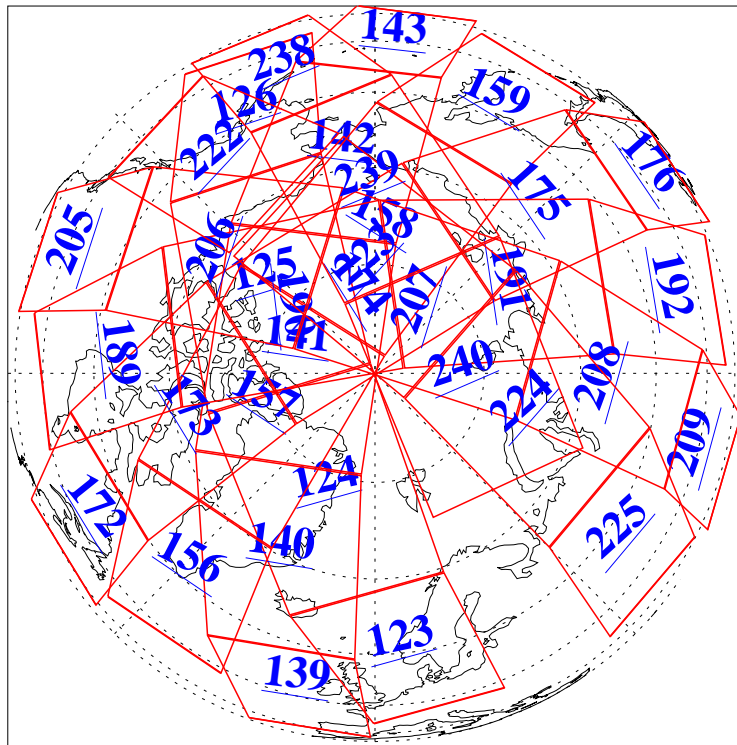

L1B Availability
AMSU Granules: 240
HSB Granules: 0
AIRS Granules: 238

7 Dec 2019
DoY 341
Aqua Day 6426
Granules: 1 to 120

Granules: 121 to 240

Legend: AMSU Available, HSB Available, AIRS Available

L1B Availability
AMSU Granules: 240
HSB Granules: 0
AIRS Granules: 238

7 Dec 2019
DoY 341
Aqua Day 6426
Ascending Granules

Descending Granules

Legend: AMSU Available, HSB Available, AIRS Available

L1B Availability
 AMSU Granules: 240
 HSB Granules: 0
 AIRS Granules: 238

7 Dec 2019
 DoY 341
 Aqua Day 6426

Northern Hemisphere Granules

Southern Hemisphere Granules

Legend: AMSU Available, HSB Available, AIRS Available