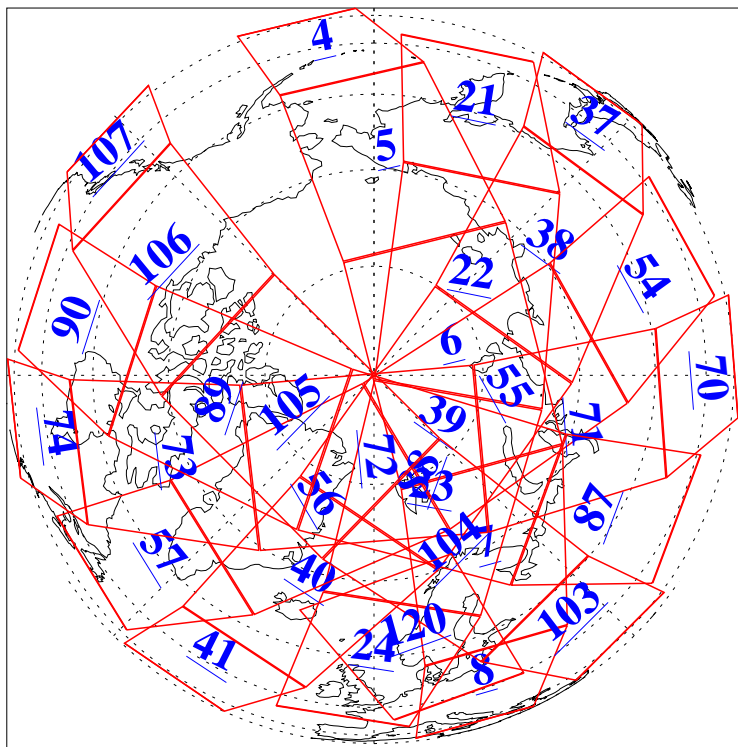

L1B Availability
AMSU Granules: 240
HSB Granules: 0
AIRS Granules: 240

2 Dec 2019
DoY 336
Aqua Day 6421
Granules: 1 to 120

Granules: 121 to 240

Legend: AMSU Available, HSB Available, AIRS Available

L1B Availability
AMSU Granules: 240
HSB Granules: 0
AIRS Granules: 240

2 Dec 2019
DoY 336
Aqua Day 6421
Ascending Granules

Descending Granules

Legend: AMSU Available, HSB Available, AIRS Available

L1B Availability
 AMSU Granules: 240
 HSB Granules: 0
 AIRS Granules: 240

2 Dec 2019
 DoY 336
 Aqua Day 6421

Northern Hemisphere Granules

Southern Hemisphere Granules

Legend: AMSU Available, HSB Available, AIRS Available