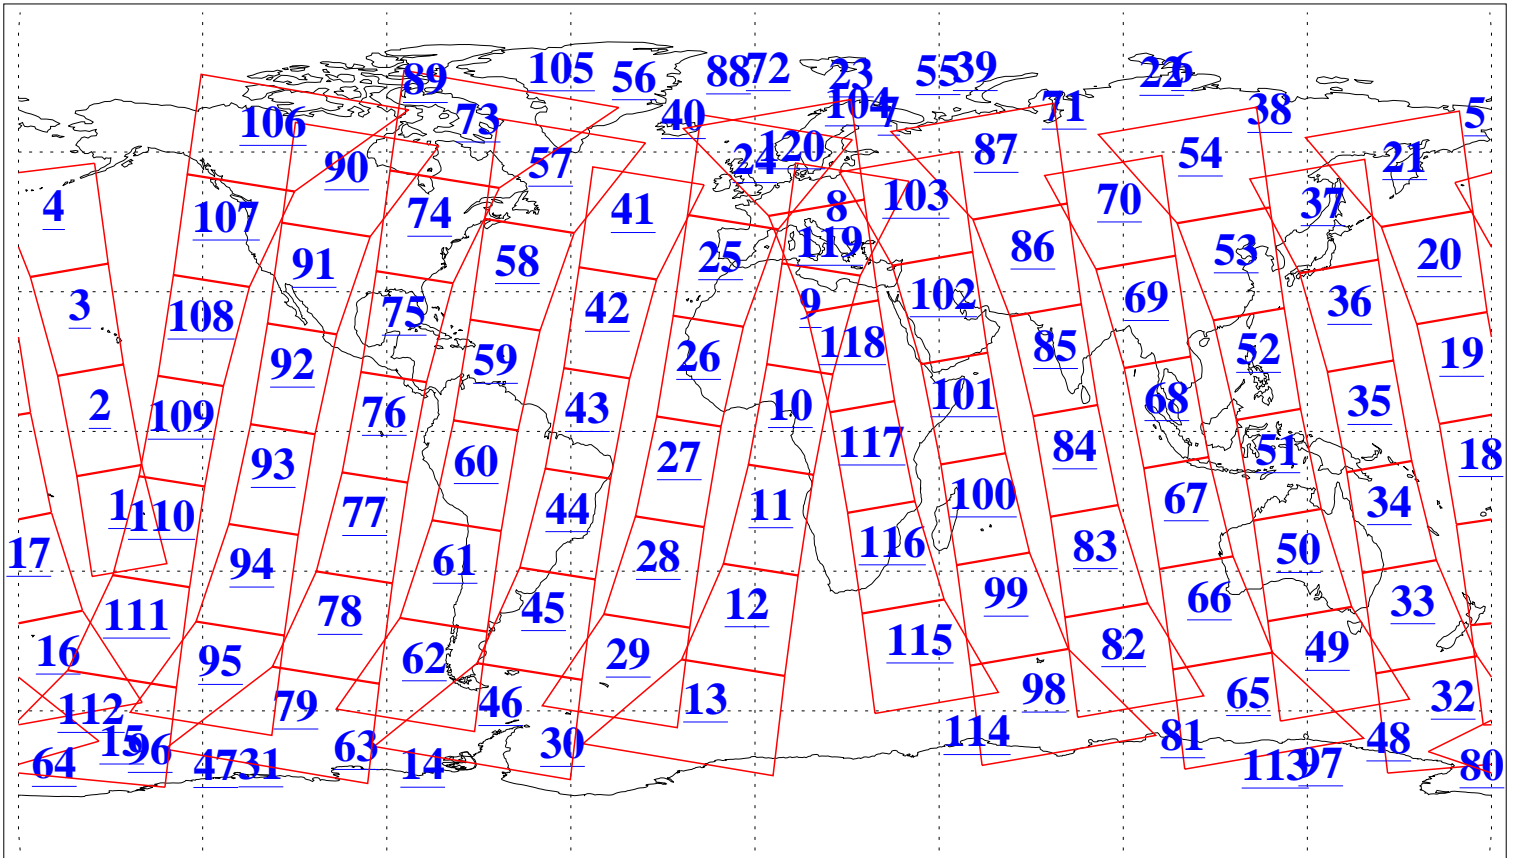

L1B Availability
AMSU Granules: 240
HSB Granules: 0
AIRS Granules: 240

2 Dec 2019
DoY 336
Aqua Day 6421
Granules: 1 to 120

Granules: 121 to 240

Legend: AMSU Available, HSB Available, AIRS Available

L1B Availability
AMSU Granules: 240
HSB Granules: 0
AIRS Granules: 240

2 Dec 2019
DoY 336
Aqua Day 6421
Ascending Granules

Descending Granules

Legend: AMSU Available, HSB Available, AIRS Available

L1B Availability
 AMSU Granules: 240
 HSB Granules: 0
 AIRS Granules: 240

2 Dec 2019
 DoY 336
 Aqua Day 6421

Northern Hemisphere Granules

Southern Hemisphere Granules

Legend: AMSU Available, HSB Available, AIRS Available