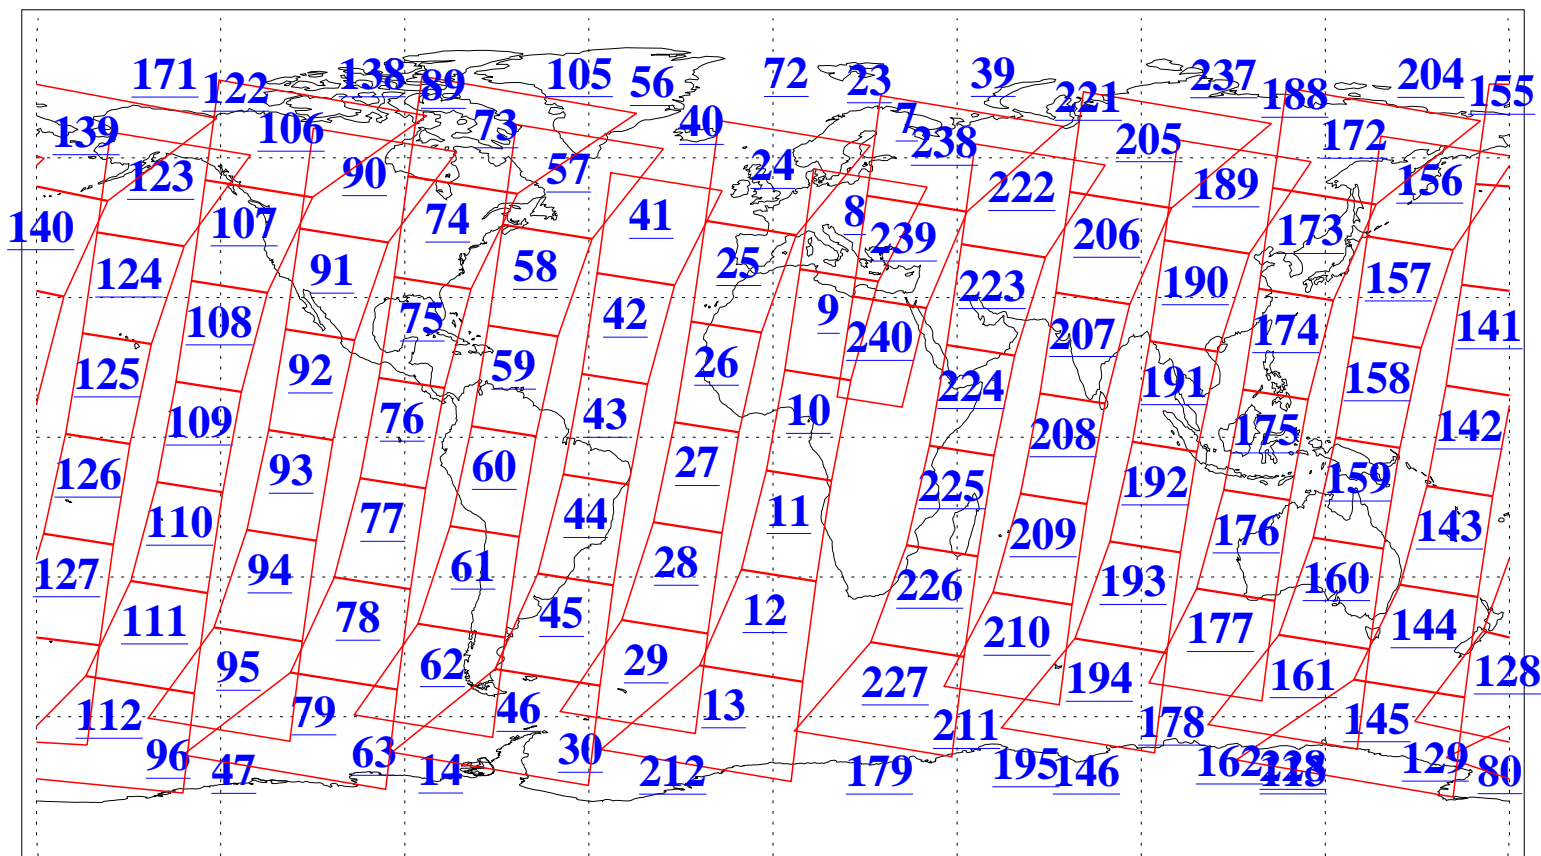

L1B Availability
AMSU Granules: 240
HSB Granules: 0
AIRS Granules: 240

2 Dec 2019
DoY 336
Aqua Day 6421
Granules: 1 to 120

Granules: 121 to 240

Legend: AMSU Available, HSB Available, AIRS Available

L1B Availability
AMSU Granules: 240
HSB Granules: 0
AIRS Granules: 240

2 Dec 2019
DoY 336
Aqua Day 6421
Ascending Granules

Descending Granules

Legend: AMSU Available, HSB Available, AIRS Available

L1B Availability
 AMSU Granules: 240
 HSB Granules: 0
 AIRS Granules: 240

2 Dec 2019
 DoY 336
 Aqua Day 6421