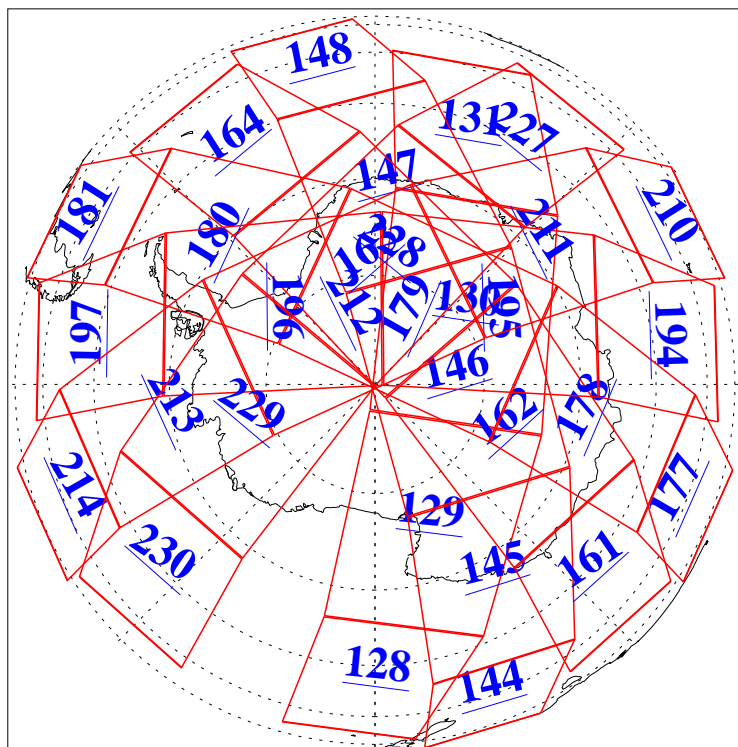

L1B Availability
AMSU Granules: 240
HSB Granules: 0
AIRS Granules: 240

2 Dec 2019
DoY 336
Aqua Day 6421
Granules: 1 to 120

Granules: 121 to 240

Legend: AMSU Available, HSB Available, AIRS Available

L1B Availability
AMSU Granules: 240
HSB Granules: 0
AIRS Granules: 240

2 Dec 2019
DoY 336
Aqua Day 6421
Ascending Granules

Descending Granules

Legend: AMSU Available, HSB Available, AIRS Available

L1B Availability
 AMSU Granules: 240
 HSB Granules: 0
 AIRS Granules: 240

2 Dec 2019
 DoY 336
 Aqua Day 6421

Northern Hemisphere Granules

Southern Hemisphere Granules

Legend: AMSU Available, HSB Available, AIRS Available