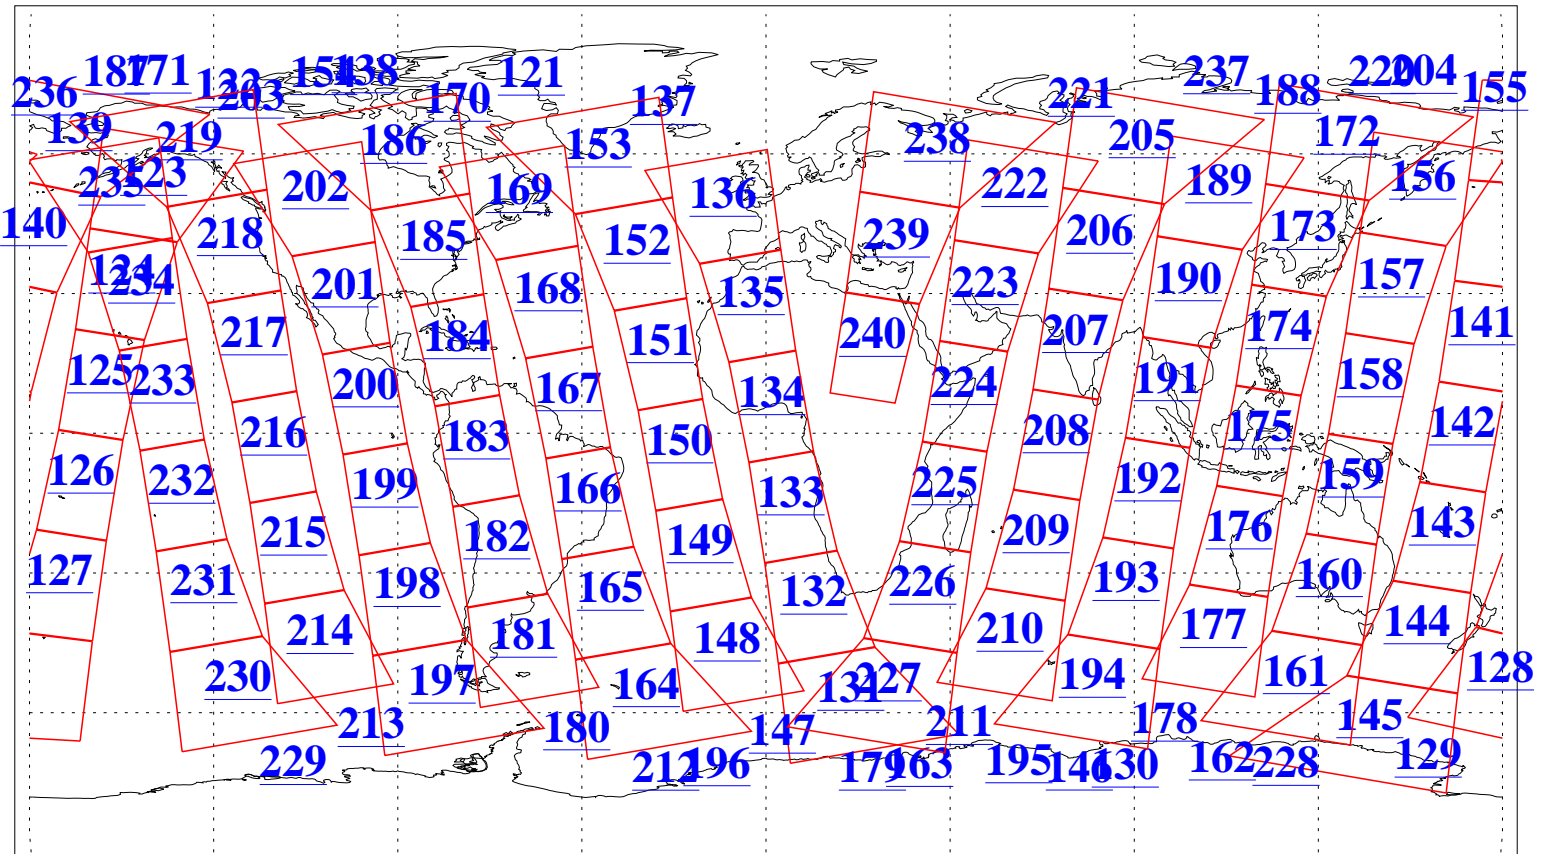

L1B Availability
AMSU Granules: 240
HSB Granules: 0
AIRS Granules: 240

2 Dec 2019
DoY 336
Aqua Day 6421
Granules: 1 to 120

Granules: 121 to 240

Legend: AMSU Available, HSB Available, AIRS Available

L1B Availability
AMSU Granules: 240
HSB Granules: 0
AIRS Granules: 240

2 Dec 2019
DoY 336
Aqua Day 6421
Ascending Granules

Descending Granules

Legend: AMSU Available, HSB Available, AIRS Available

L1B Availability
 AMSU Granules: 240
 HSB Granules: 0
 AIRS Granules: 240

2 Dec 2019
 DoY 336
 Aqua Day 6421

Northern Hemisphere Granules

Southern Hemisphere Granules

Legend: AMSU Available, HSB Available, AIRS Available