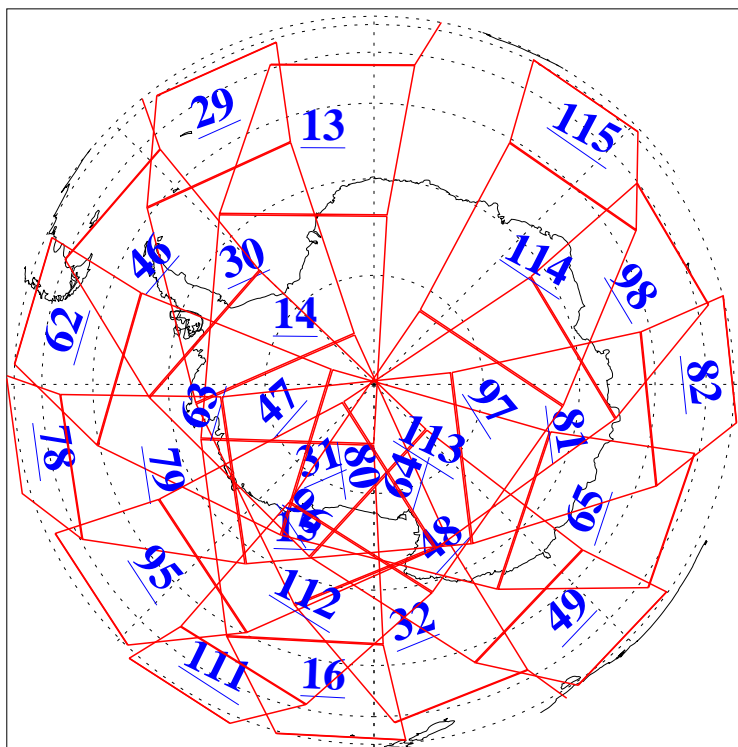

L1B Availability
AMSU Granules: 240
HSB Granules: 0
AIRS Granules: 240

2 Dec 2019
DoY 336
Aqua Day 6421
Granules: 1 to 120

Granules: 121 to 240

Legend: AMSU Available, HSB Available, AIRS Available

L1B Availability
AMSU Granules: 240
HSB Granules: 0
AIRS Granules: 240

2 Dec 2019
DoY 336
Aqua Day 6421
Ascending Granules

Descending Granules

Legend: AMSU Available, HSB Available, AIRS Available

L1B Availability
 AMSU Granules: 240
 HSB Granules: 0
 AIRS Granules: 240

2 Dec 2019
 DoY 336
 Aqua Day 6421

Northern Hemisphere Granules

Southern Hemisphere Granules

Legend: AMSU Available, HSB Available, AIRS Available