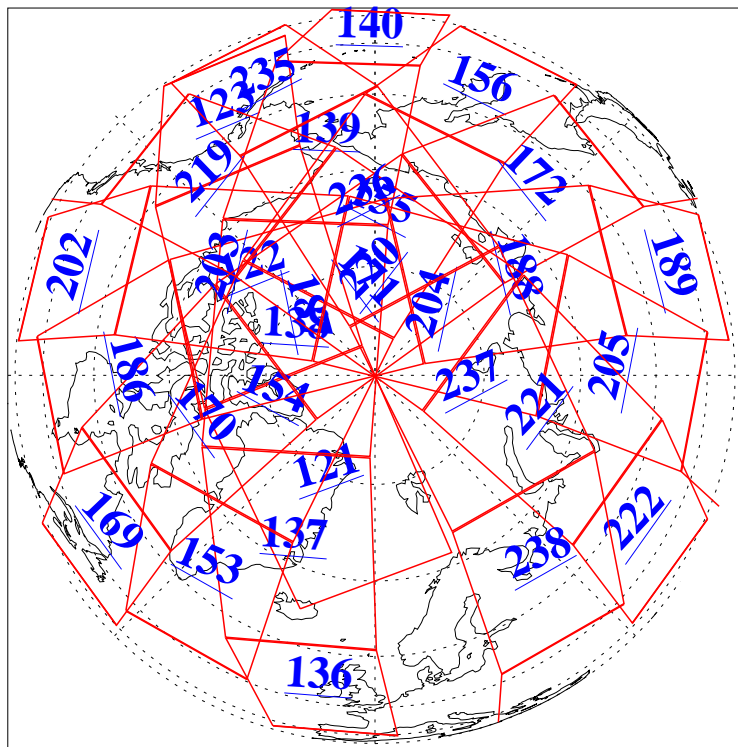

2 Dec 2019
DoY 336
Aqua Day 6421
Ascending Granules

Descending Granules

Legend: AMSU Available, HSB Available, AIRS Available

L1B Availability
 AMSU Granules: 240
 HSB Granules: 0
 AIRS Granules: 240

2 Dec 2019
 DoY 336
 Aqua Day 6421

Northern Hemisphere Granules

Southern Hemisphere Granules

Legend: AMSU Available, HSB Available, AIRS Available