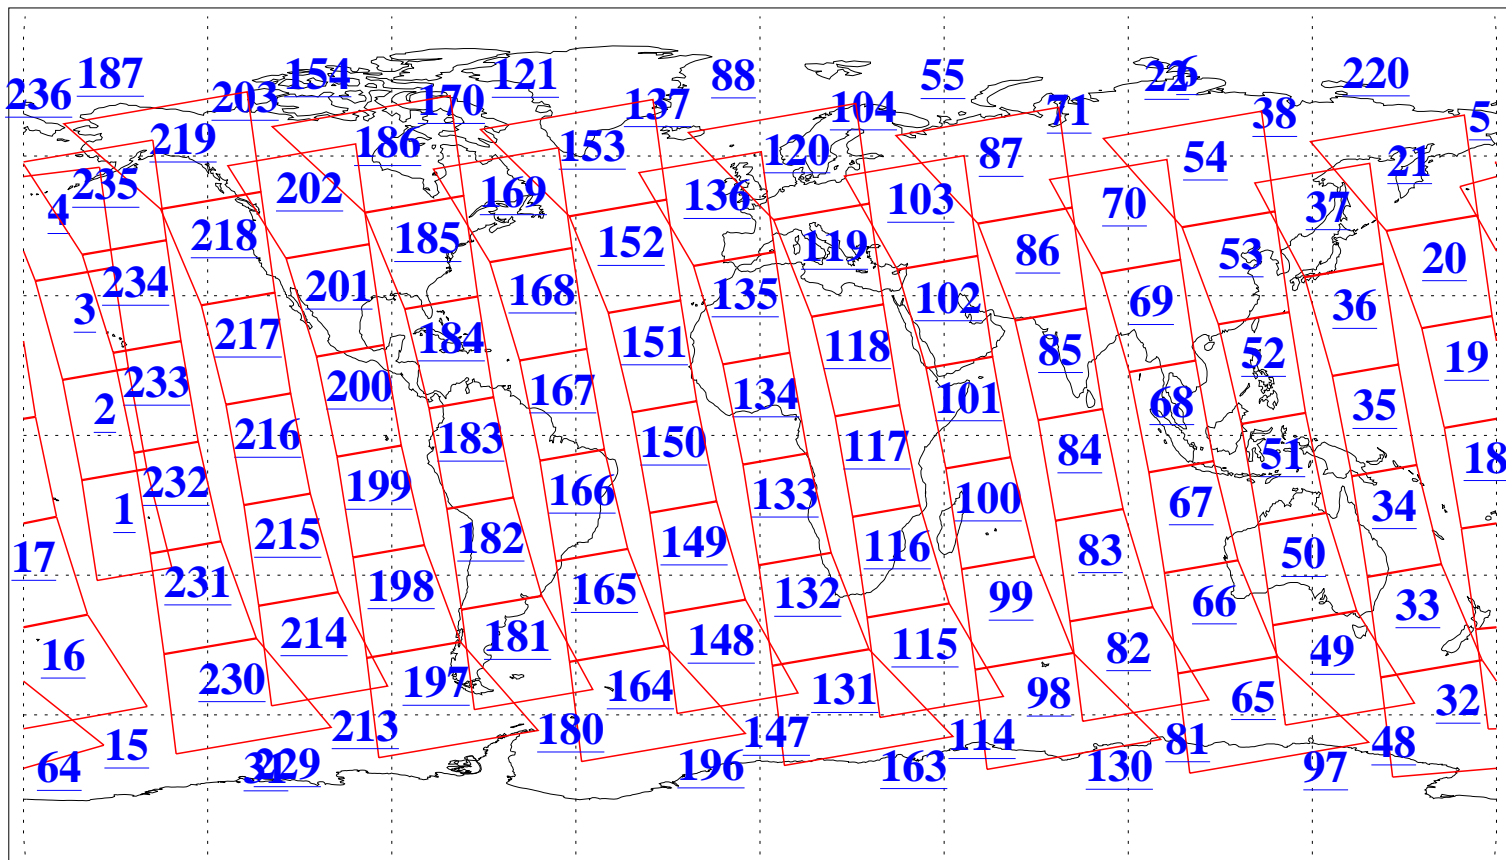

L1B Availability
AMSU Granules: 240
HSB Granules: 0
AIRS Granules: 240

2 Dec 2019
DoY 336
Aqua Day 6421
Granules: 1 to 120

Granules: 121 to 240

Legend: AMSU Available, HSB Available, AIRS Available

L1B Availability
AMSU Granules: 240
HSB Granules: 0
AIRS Granules: 240

2 Dec 2019
DoY 336
Aqua Day 6421
Ascending Granules

Descending Granules

Legend: AMSU Available, HSB Available, AIRS Available

L1B Availability
 AMSU Granules: 240
 HSB Granules: 0
 AIRS Granules: 240

2 Dec 2019
 DoY 336
 Aqua Day 6421

Northern Hemisphere Granules

Southern Hemisphere Granules

Legend: AMSU Available, HSB Available, AIRS Available