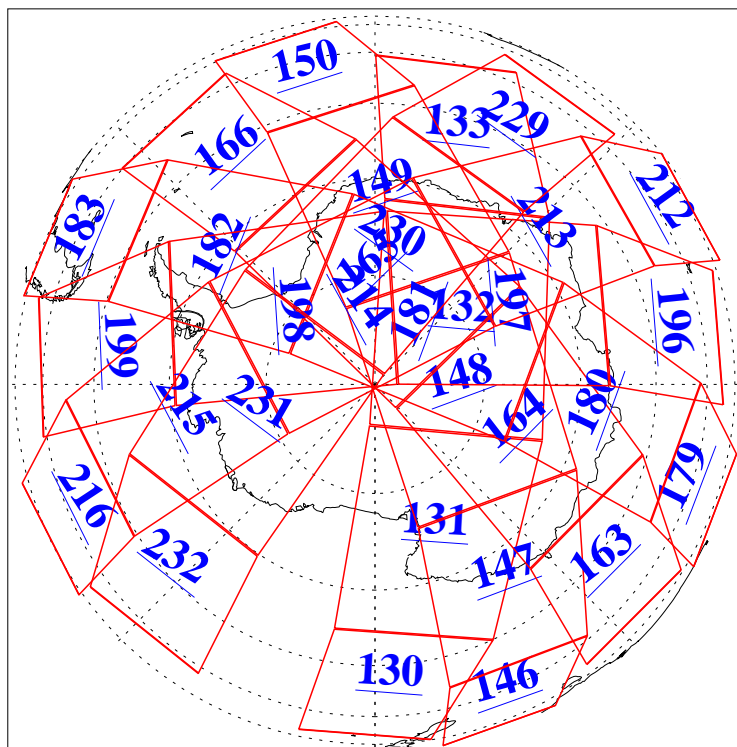

30 Nov 2019
DoY 334
Aqua Day 6419
Ascending Granules

Descending Granules

Legend: AMSU Available, HSB Available, AIRS Available

L1B Availability
AMSU Granules: 240
HSB Granules: 0
AIRS Granules: 240

30 Nov 2019
DoY 334
Aqua Day 6419

Northern Hemisphere Granules

Southern Hemisphere Granules

Legend: AMSU Available, HSB Available, AIRS Available