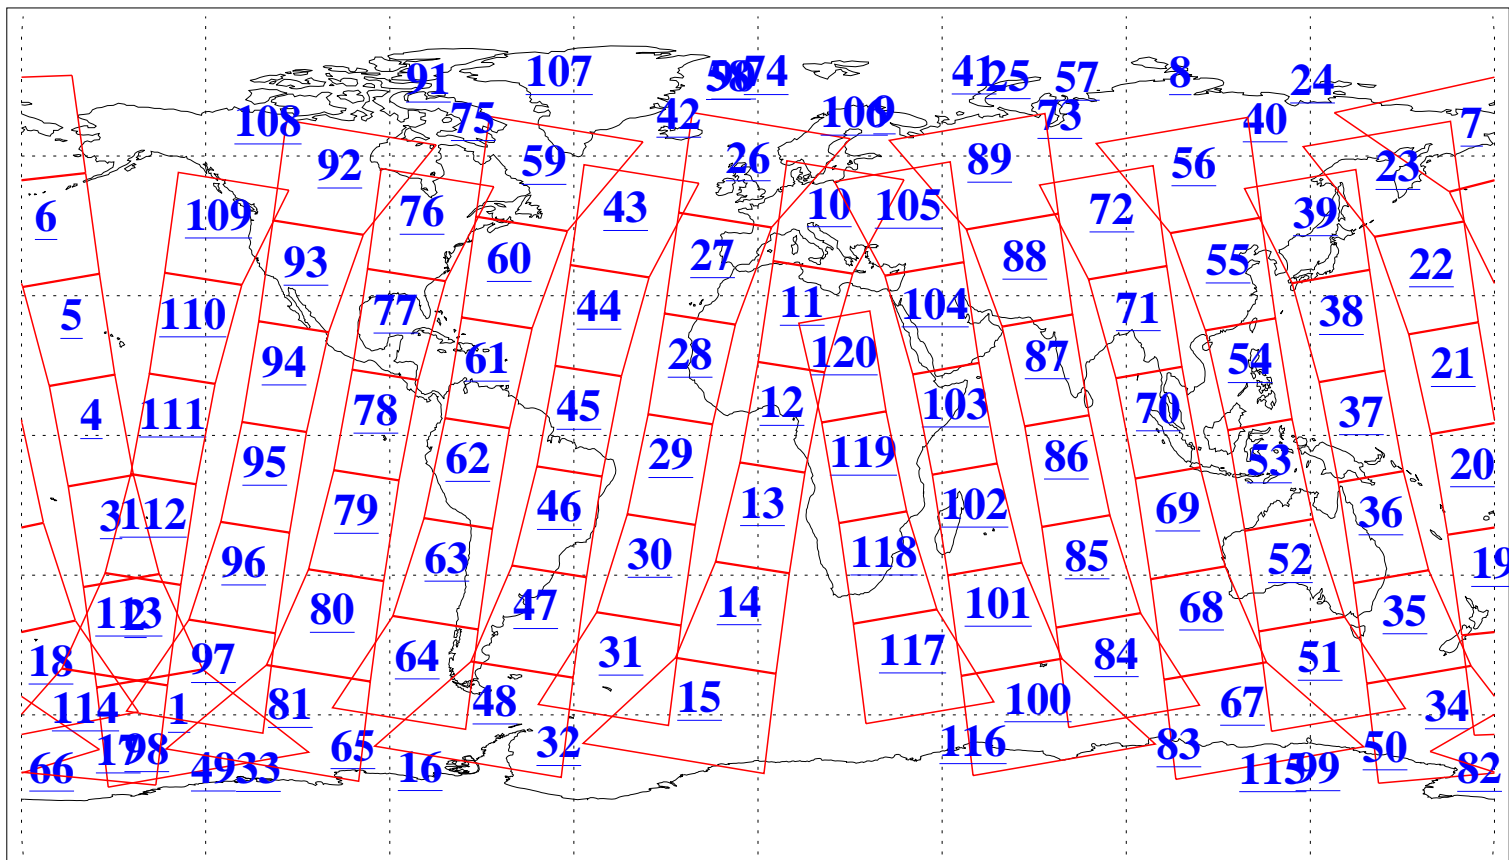

L1B Availability
AMSU Granules: 240
HSB Granules: 0
AIRS Granules: 240

30 Nov 2019
DoY 334
Aqua Day 6419
Granules: 1 to 120

Granules: 121 to 240

Legend: AMSU Available, HSB Available, AIRS Available

L1B Availability
AMSU Granules: 240
HSB Granules: 0
AIRS Granules: 240

30 Nov 2019
DoY 334
Aqua Day 6419
Ascending Granules

Descending Granules

Legend: AMSU Available, HSB Available, AIRS Available

L1B Availability
AMSU Granules: 240
HSB Granules: 0
AIRS Granules: 240

30 Nov 2019
DoY 334
Aqua Day 6419

Northern Hemisphere Granules

Southern Hemisphere Granules

Legend: AMSU Available, HSB Available, AIRS Available