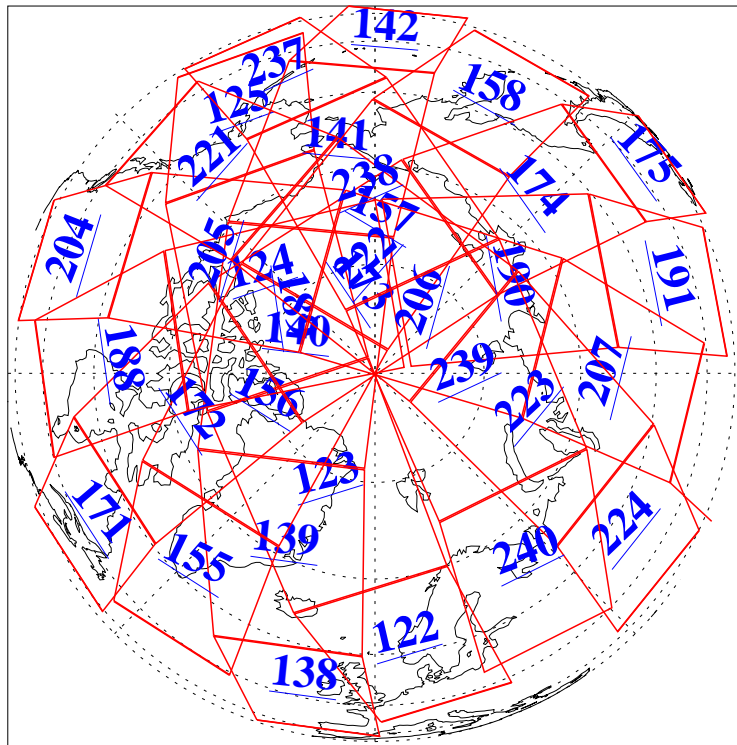

L1B Availability
AMSU Granules: 240
HSB Granules: 0
AIRS Granules: 240

30 Nov 2019
DoY 334
Aqua Day 6419
Granules: 1 to 120

Granules: 121 to 240

Legend: AMSU Available, HSB Available, AIRS Available

L1B Availability
AMSU Granules: 240
HSB Granules: 0
AIRS Granules: 240

30 Nov 2019
DoY 334
Aqua Day 6419
Ascending Granules

Descending Granules

Legend: AMSU Available, HSB Available, AIRS Available

L1B Availability
AMSU Granules: 240
HSB Granules: 0
AIRS Granules: 240

30 Nov 2019
DoY 334
Aqua Day 6419

Northern Hemisphere Granules

Southern Hemisphere Granules

Legend: AMSU Available, HSB Available, AIRS Available