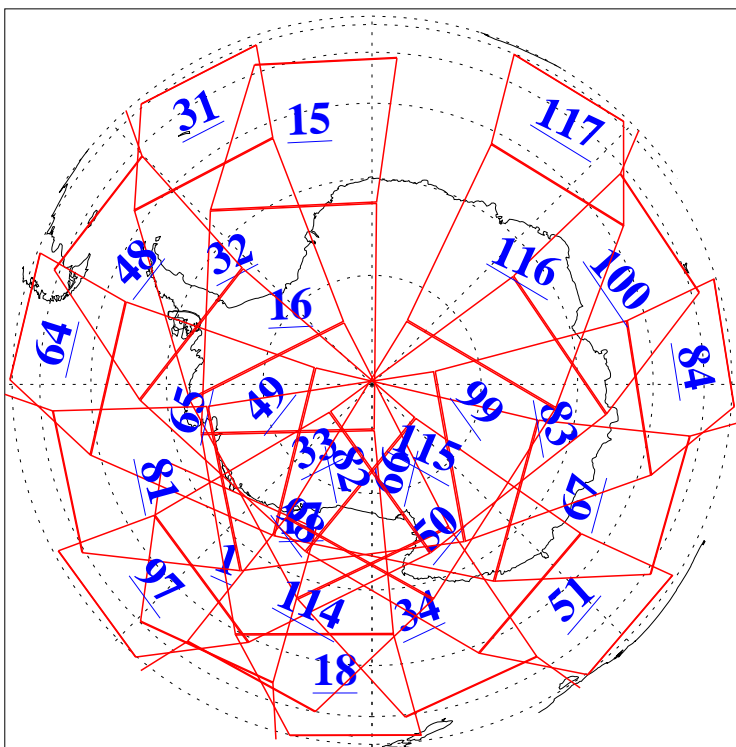

L1B Availability
AMSU Granules: 240
HSB Granules: 0
AIRS Granules: 240

30 Nov 2019
DoY 334
Aqua Day 6419
Granules: 1 to 120

Granules: 121 to 240

Legend: AMSU Available, HSB Available, AIRS Available

L1B Availability
AMSU Granules: 240
HSB Granules: 0
AIRS Granules: 240

30 Nov 2019
DoY 334
Aqua Day 6419
Ascending Granules

Descending Granules

Legend: AMSU Available, HSB Available, AIRS Available

L1B Availability
AMSU Granules: 240
HSB Granules: 0
AIRS Granules: 240

30 Nov 2019
DoY 334
Aqua Day 6419

Northern Hemisphere Granules

Southern Hemisphere Granules

Legend: AMSU Available, HSB Available, AIRS Available