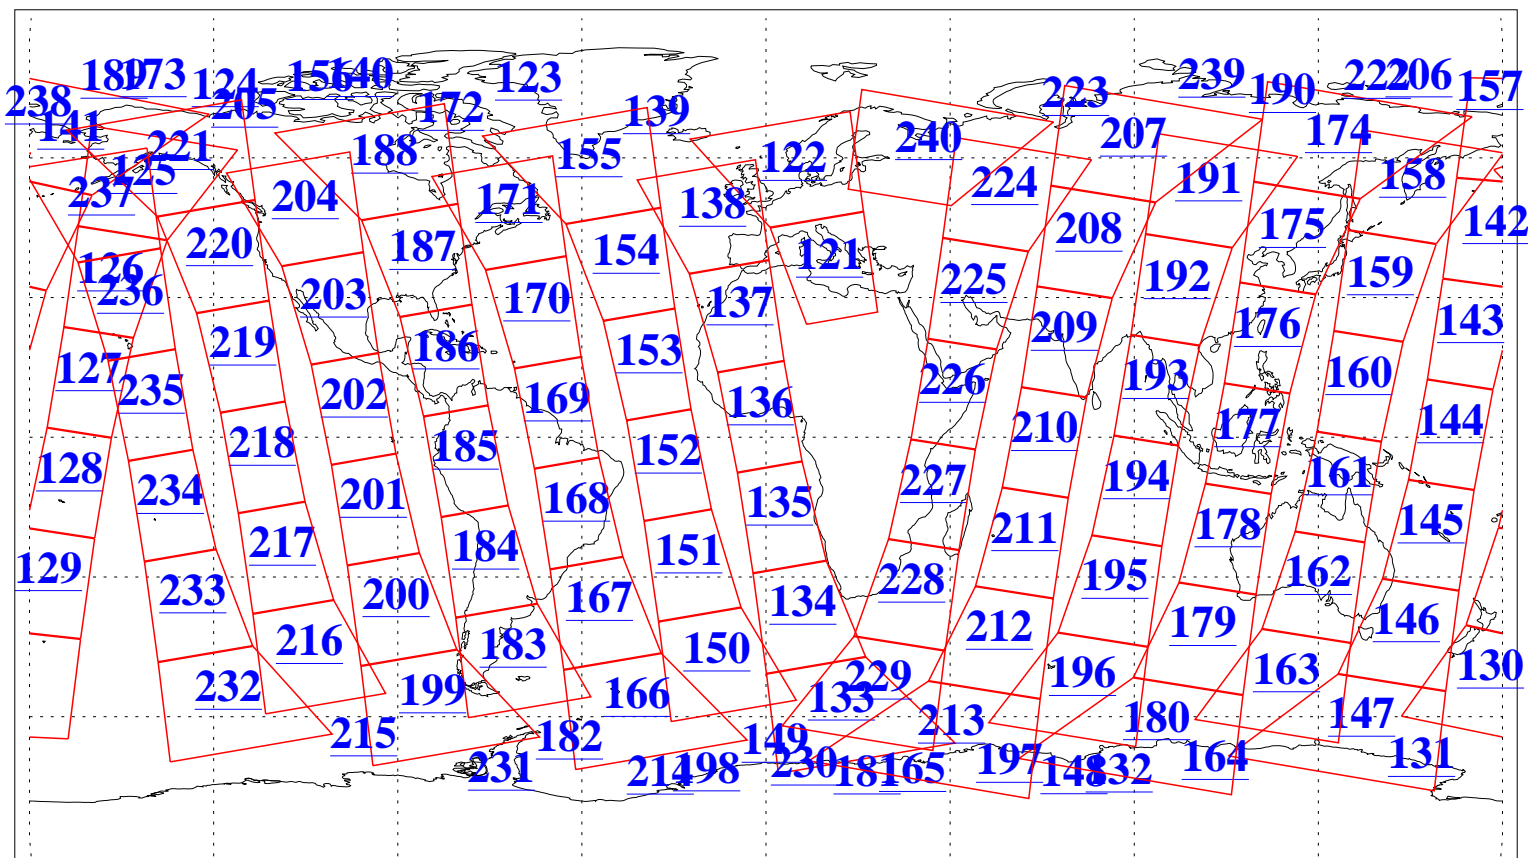

L1B Availability
AMSU Granules: 240
HSB Granules: 0
AIRS Granules: 240

30 Nov 2019
DoY 334
Aqua Day 6419
Granules: 1 to 120

Granules: 121 to 240

Legend: AMSU Available, HSB Available, AIRS Available

L1B Availability
AMSU Granules: 240
HSB Granules: 0
AIRS Granules: 240

30 Nov 2019
DoY 334
Aqua Day 6419
Ascending Granules

Descending Granules

Legend: AMSU Available, HSB Available, AIRS Available

L1B Availability
AMSU Granules: 240
HSB Granules: 0
AIRS Granules: 240

30 Nov 2019
DoY 334
Aqua Day 6419

Northern Hemisphere Granules

Southern Hemisphere Granules

Legend: AMSU Available, HSB Available, AIRS Available