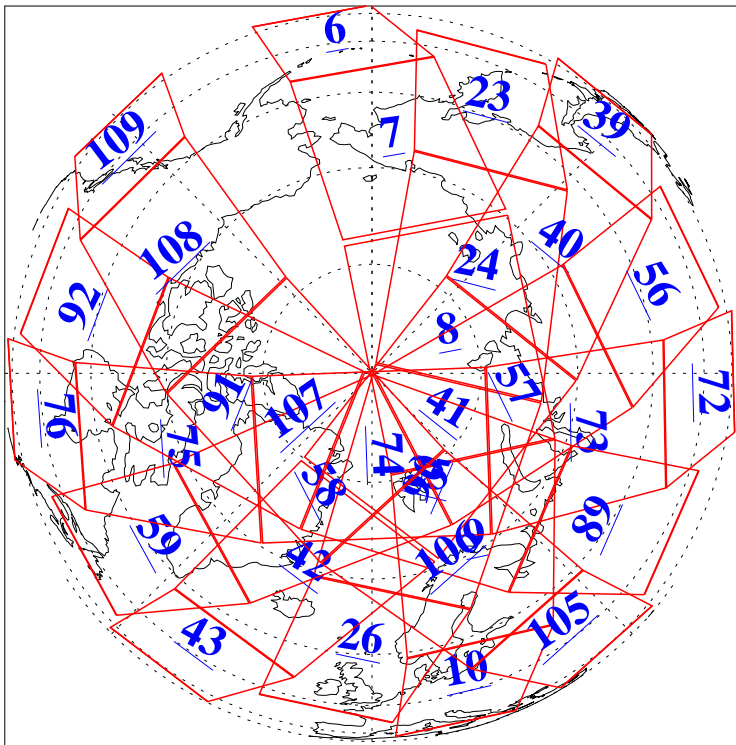

L1B Availability
AMSU Granules: 240
HSB Granules: 0
AIRS Granules: 240

30 Nov 2019
DoY 334
Aqua Day 6419
Granules: 1 to 120

Granules: 121 to 240

Legend: AMSU Available, HSB Available, AIRS Available

L1B Availability
AMSU Granules: 240
HSB Granules: 0
AIRS Granules: 240

30 Nov 2019
DoY 334
Aqua Day 6419
Ascending Granules

Descending Granules

Legend: AMSU Available, HSB Available, AIRS Available

L1B Availability
AMSU Granules: 240
HSB Granules: 0
AIRS Granules: 240

30 Nov 2019
DoY 334
Aqua Day 6419

Northern Hemisphere Granules

Southern Hemisphere Granules

Legend: AMSU Available, HSB Available, AIRS Available