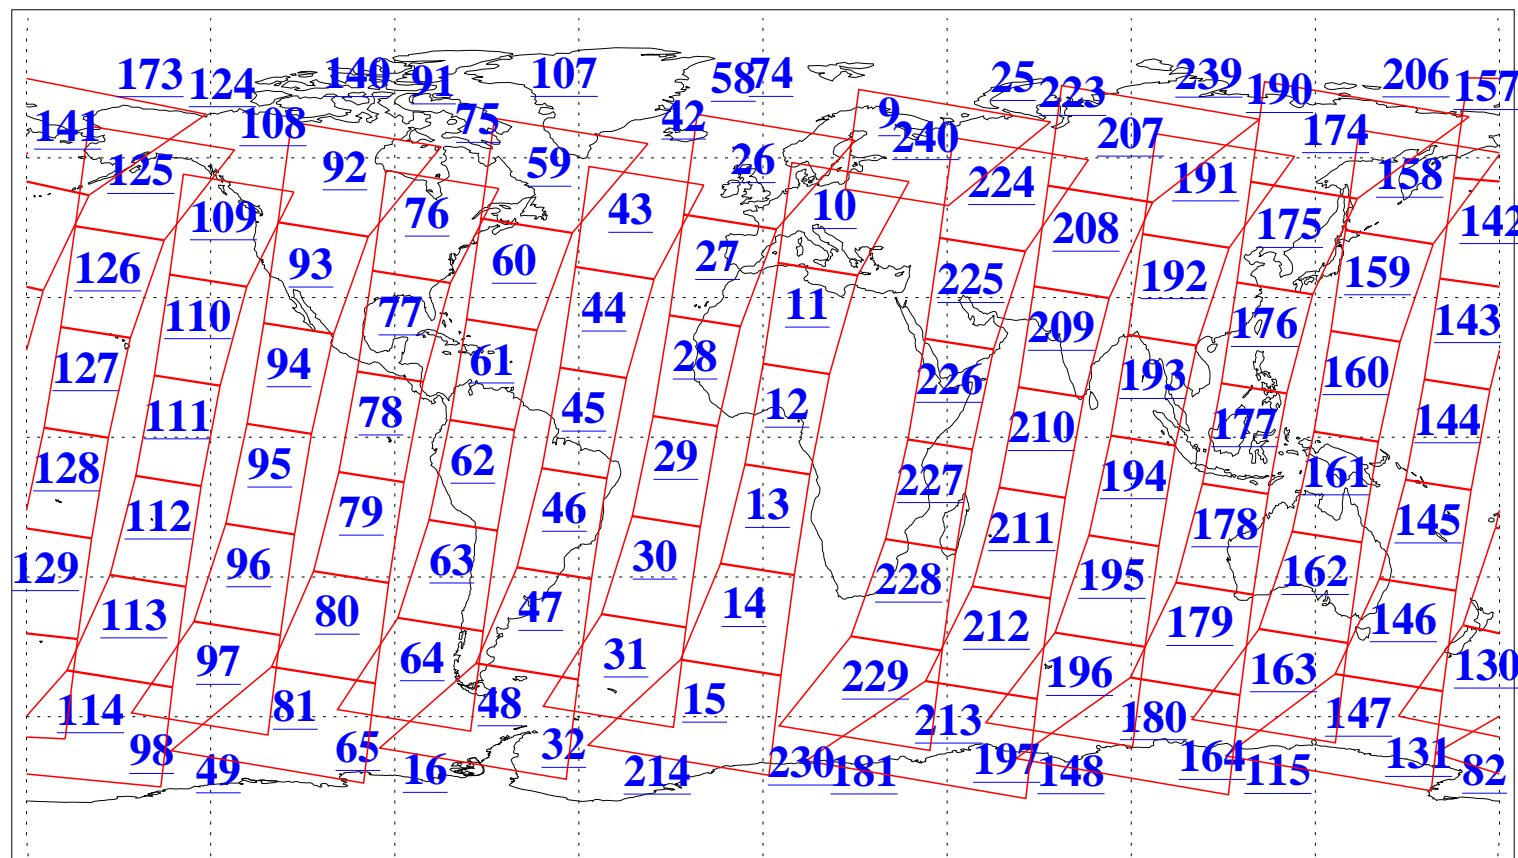

L1B Availability
AMSU Granules: 240
HSB Granules: 0
AIRS Granules: 240

30 Nov 2019
DoY 334
Aqua Day 6419
Granules: 1 to 120

Granules: 121 to 240

Legend: AMSU Available, HSB Available, AIRS Available

L1B Availability
AMSU Granules: 240
HSB Granules: 0
AIRS Granules: 240

30 Nov 2019
DoY 334
Aqua Day 6419
Ascending Granules

Descending Granules

Legend: AMSU Available, HSB Available, AIRS Available

L1B Availability
AMSU Granules: 240
HSB Granules: 0
AIRS Granules: 240

30 Nov 2019
DoY 334
Aqua Day 6419

Northern Hemisphere Granules

Southern Hemisphere Granules

Legend: AMSU Available, HSB Available, AIRS Available