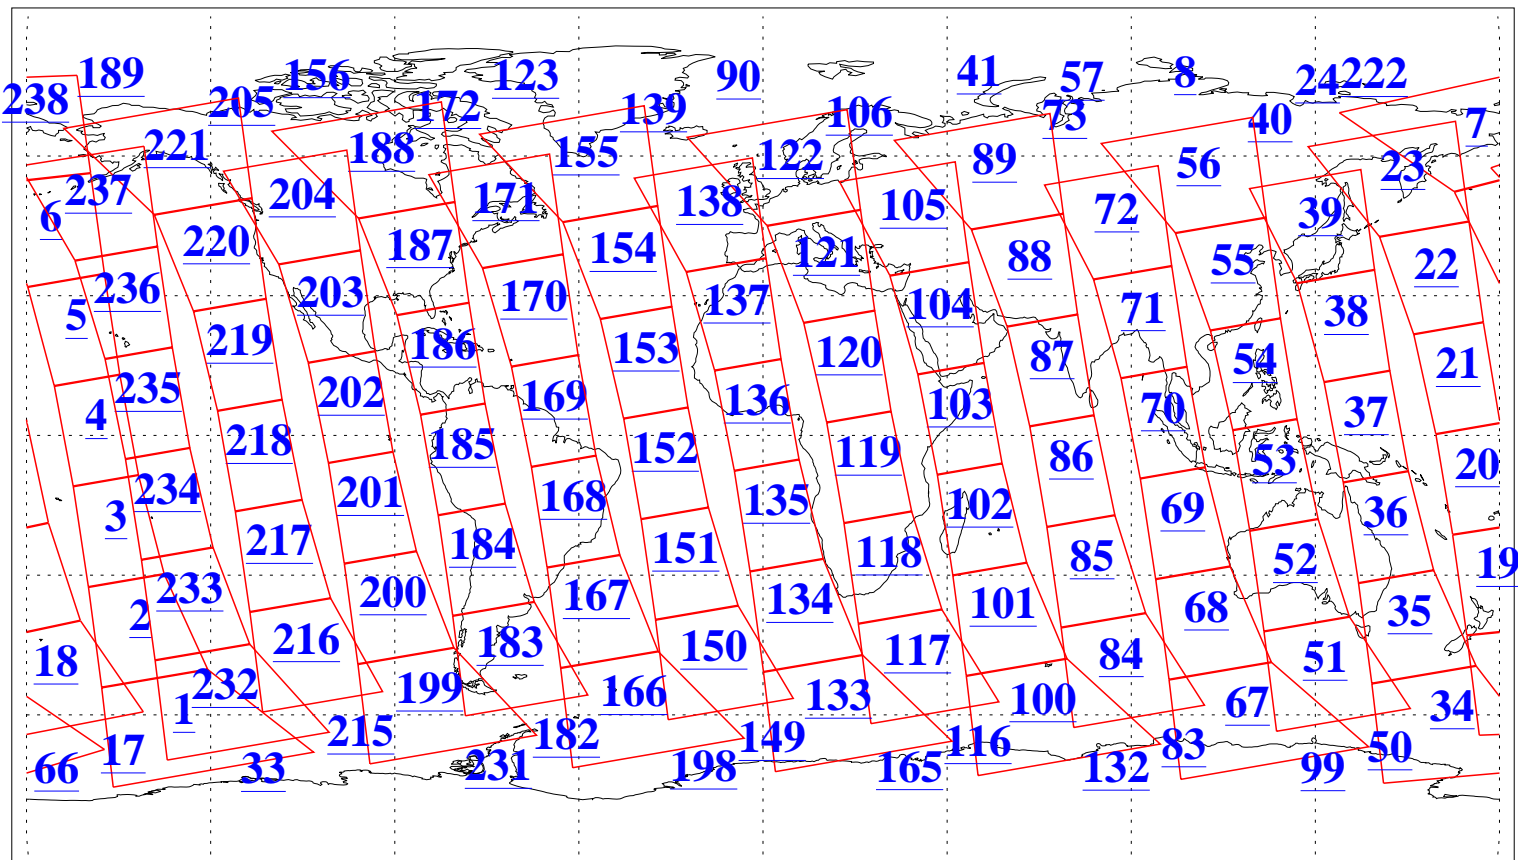

L1B Availability
AMSU Granules: 240
HSB Granules: 0
AIRS Granules: 240

30 Nov 2019
DoY 334
Aqua Day 6419
Granules: 1 to 120

Granules: 121 to 240

Legend: AMSU Available, HSB Available, AIRS Available

L1B Availability
AMSU Granules: 240
HSB Granules: 0
AIRS Granules: 240

30 Nov 2019
DoY 334
Aqua Day 6419
Ascending Granules

Descending Granules

Legend: AMSU Available, HSB Available, AIRS Available

L1B Availability
AMSU Granules: 240
HSB Granules: 0
AIRS Granules: 240

30 Nov 2019
DoY 334
Aqua Day 6419

Northern Hemisphere Granules

Southern Hemisphere Granules

Legend: AMSU Available, HSB Available, AIRS Available