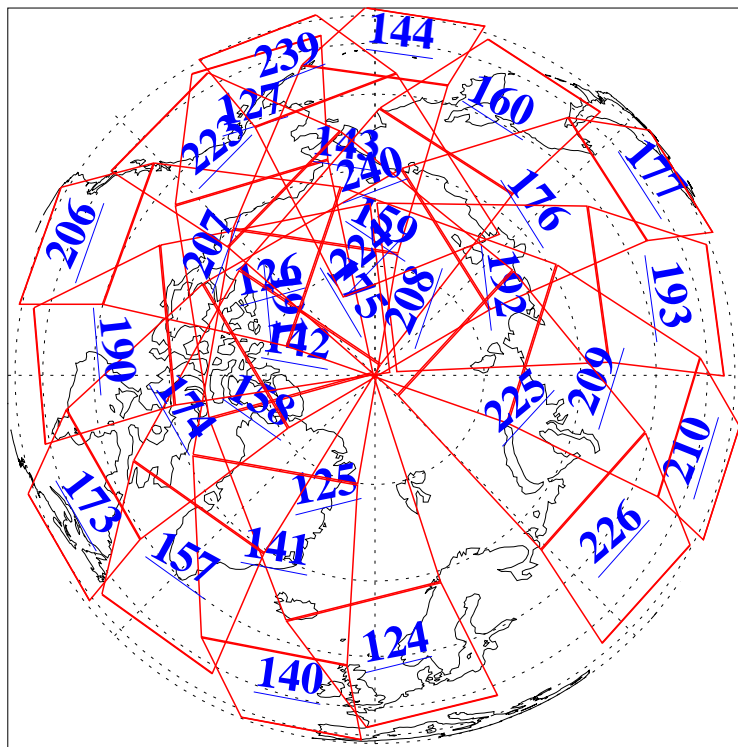

L1B Availability
AMSU Granules: 240
HSB Granules: 0
AIRS Granules: 240

28 Nov 2019
DoY 332
Aqua Day 6417
Granules: 1 to 120

Granules: 121 to 240

Legend: AMSU Available, HSB Available, AIRS Available

L1B Availability
AMSU Granules: 240
HSB Granules: 0
AIRS Granules: 240

28 Nov 2019
DoY 332
Aqua Day 6417

Ascending Granules

Descending Granules

Legend: AMSU Available, HSB Available, AIRS Available

L1B Availability
 AMSU Granules: 240
 HSB Granules: 0
 AIRS Granules: 240

28 Nov 2019
 DoY 332
 Aqua Day 6417

Northern Hemisphere Granules

Southern Hemisphere Granules

Legend: AMSU Available, HSB Available, AIRS Available