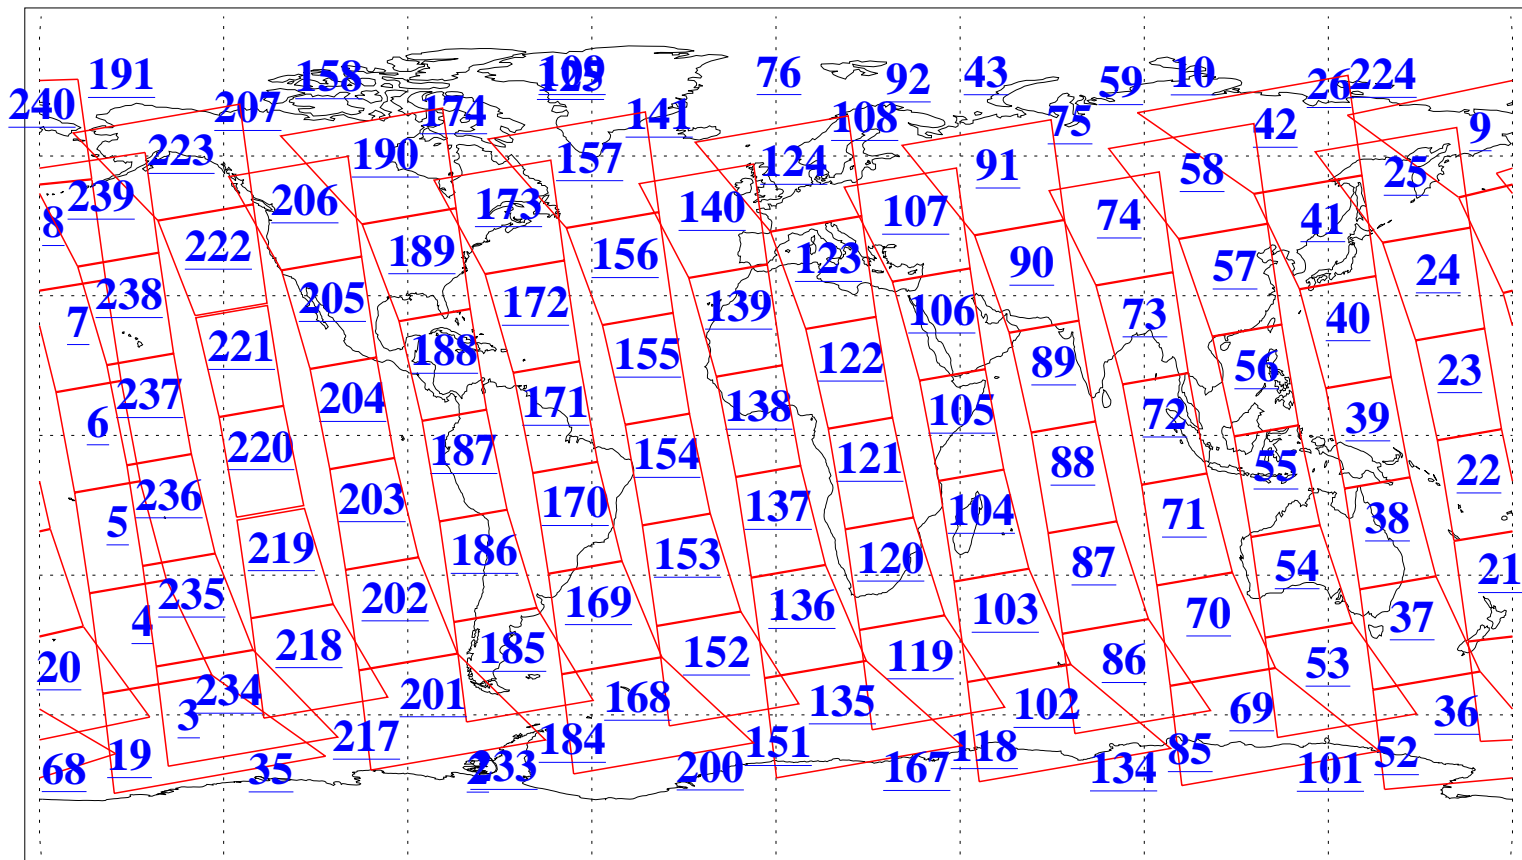

L1B Availability
AMSU Granules: 240
HSB Granules: 0
AIRS Granules: 240

28 Nov 2019
DoY 332
Aqua Day 6417
Granules: 1 to 120

Granules: 121 to 240

Legend: AMSU Available, HSB Available, AIRS Available

L1B Availability
AMSU Granules: 240
HSB Granules: 0
AIRS Granules: 240

28 Nov 2019
DoY 332
Aqua Day 6417

Ascending Granules

Descending Granules

Legend: AMSU Available, HSB Available, AIRS Available

L1B Availability
 AMSU Granules: 240
 HSB Granules: 0
 AIRS Granules: 240

28 Nov 2019
 DoY 332
 Aqua Day 6417

Northern Hemisphere Granules

Southern Hemisphere Granules

Legend: AMSU Available, HSB Available, AIRS Available