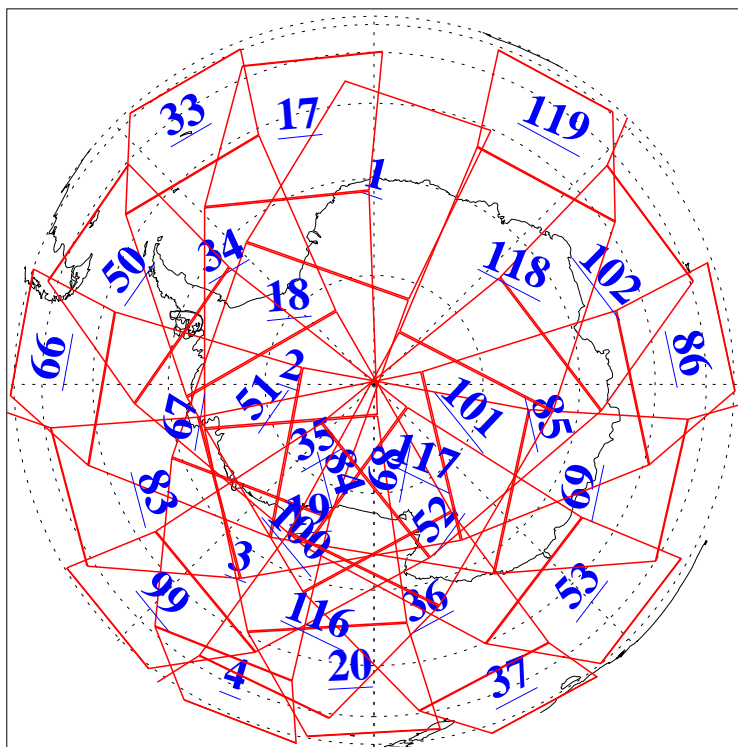

L1B Availability
AMSU Granules: 240
HSB Granules: 0
AIRS Granules: 240

28 Nov 2019
DoY 332
Aqua Day 6417
Granules: 1 to 120

Granules: 121 to 240

Legend: AMSU Available, HSB Available, AIRS Available

L1B Availability
AMSU Granules: 240
HSB Granules: 0
AIRS Granules: 240

28 Nov 2019
DoY 332
Aqua Day 6417

Ascending Granules

Descending Granules

Legend: AMSU Available, HSB Available, AIRS Available

L1B Availability
 AMSU Granules: 240
 HSB Granules: 0
 AIRS Granules: 240

28 Nov 2019
 DoY 332
 Aqua Day 6417

Northern Hemisphere Granules

Southern Hemisphere Granules

Legend: AMSU Available, HSB Available, AIRS Available