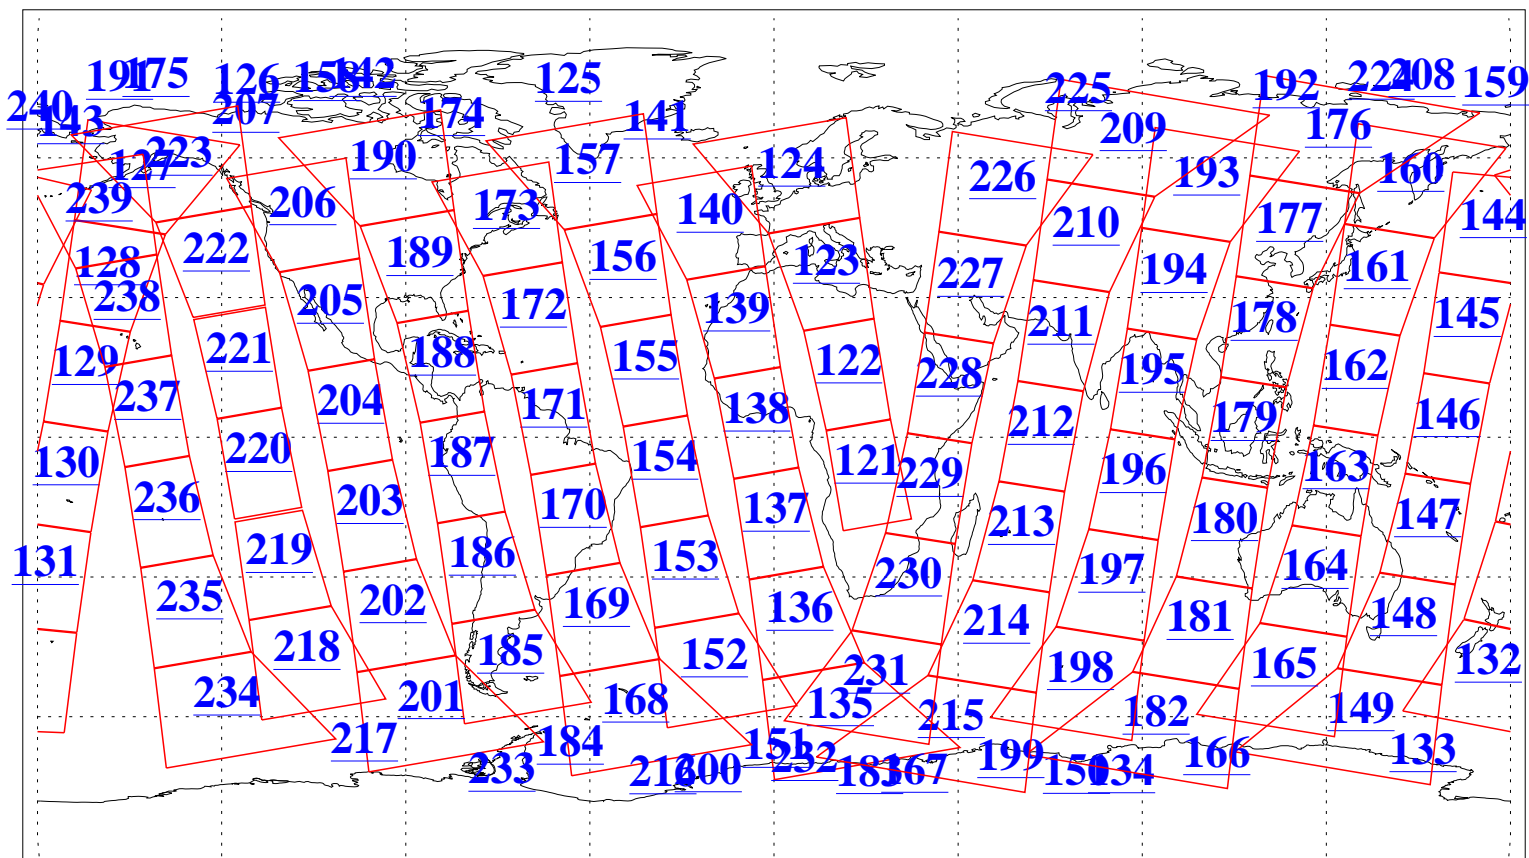

L1B Availability
AMSU Granules: 240
HSB Granules: 0
AIRS Granules: 240

28 Nov 2019
DoY 332
Aqua Day 6417
Granules: 1 to 120

Granules: 121 to 240

Legend: AMSU Available, HSB Available, AIRS Available

L1B Availability
AMSU Granules: 240
HSB Granules: 0
AIRS Granules: 240

28 Nov 2019
DoY 332
Aqua Day 6417

Ascending Granules

Descending Granules

Legend: AMSU Available, HSB Available, AIRS Available

L1B Availability
 AMSU Granules: 240
 HSB Granules: 0
 AIRS Granules: 240

28 Nov 2019
 DoY 332
 Aqua Day 6417

Northern Hemisphere Granules

Southern Hemisphere Granules

Legend: AMSU Available, HSB Available, AIRS Available