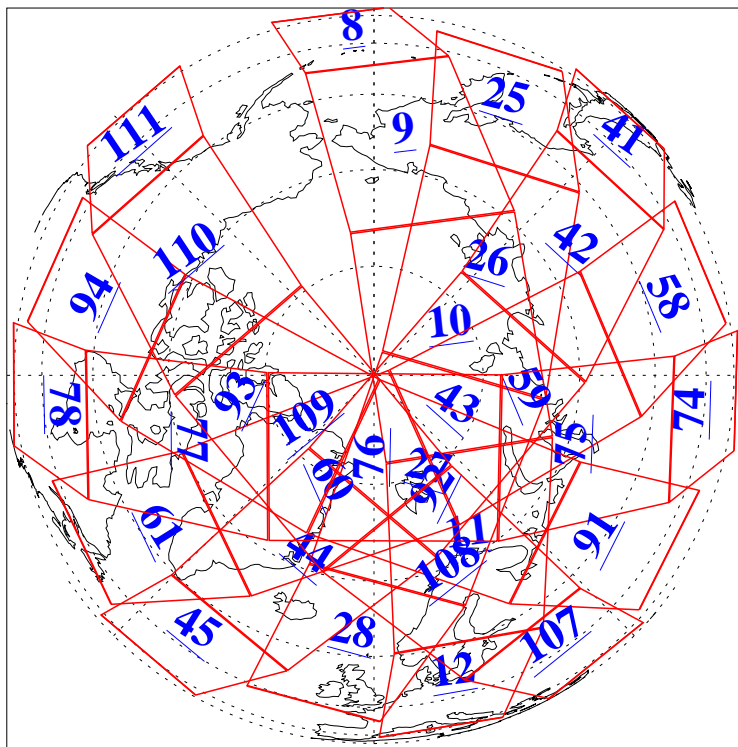

L1B Availability
AMSU Granules: 240
HSB Granules: 0
AIRS Granules: 240

28 Nov 2019
DoY 332
Aqua Day 6417
Granules: 1 to 120

Granules: 121 to 240

Legend: AMSU Available, HSB Available, AIRS Available

L1B Availability
AMSU Granules: 240
HSB Granules: 0
AIRS Granules: 240

28 Nov 2019
DoY 332
Aqua Day 6417

Ascending Granules

Descending Granules

Legend: AMSU Available, HSB Available, AIRS Available

L1B Availability
 AMSU Granules: 240
 HSB Granules: 0
 AIRS Granules: 240

28 Nov 2019
 DoY 332
 Aqua Day 6417

Northern Hemisphere Granules

Southern Hemisphere Granules

Legend: AMSU Available, HSB Available, AIRS Available