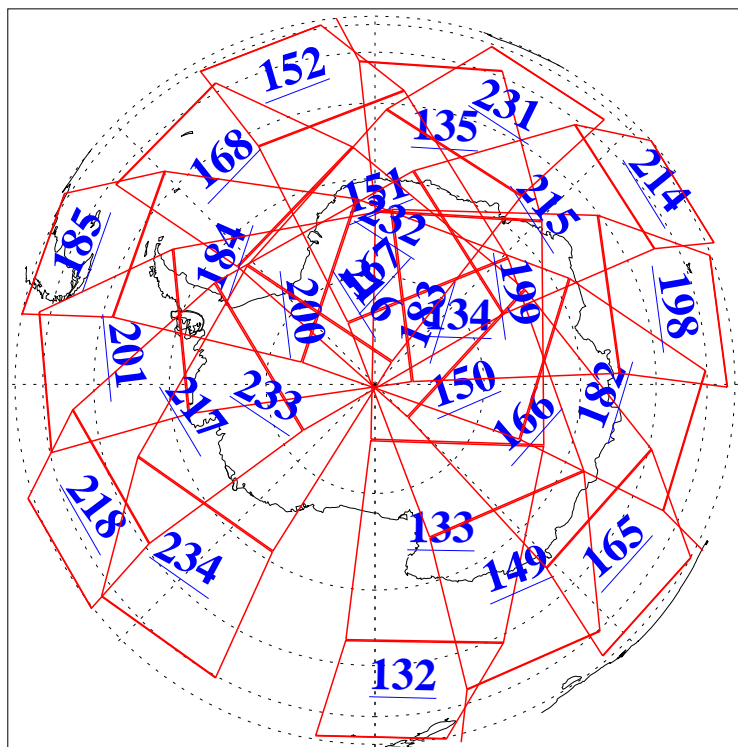

L1B Availability
AMSU Granules: 240
HSB Granules: 0
AIRS Granules: 240

28 Nov 2019
DoY 332
Aqua Day 6417
Granules: 1 to 120

Granules: 121 to 240

Legend: AMSU Available, HSB Available, AIRS Available

L1B Availability
AMSU Granules: 240
HSB Granules: 0
AIRS Granules: 240

28 Nov 2019
DoY 332
Aqua Day 6417

Ascending Granules

Descending Granules

Legend: AMSU Available, HSB Available, AIRS Available

L1B Availability
 AMSU Granules: 240
 HSB Granules: 0
 AIRS Granules: 240

28 Nov 2019
 DoY 332
 Aqua Day 6417

Northern Hemisphere Granules

Southern Hemisphere Granules

Legend: AMSU Available, HSB Available, AIRS Available