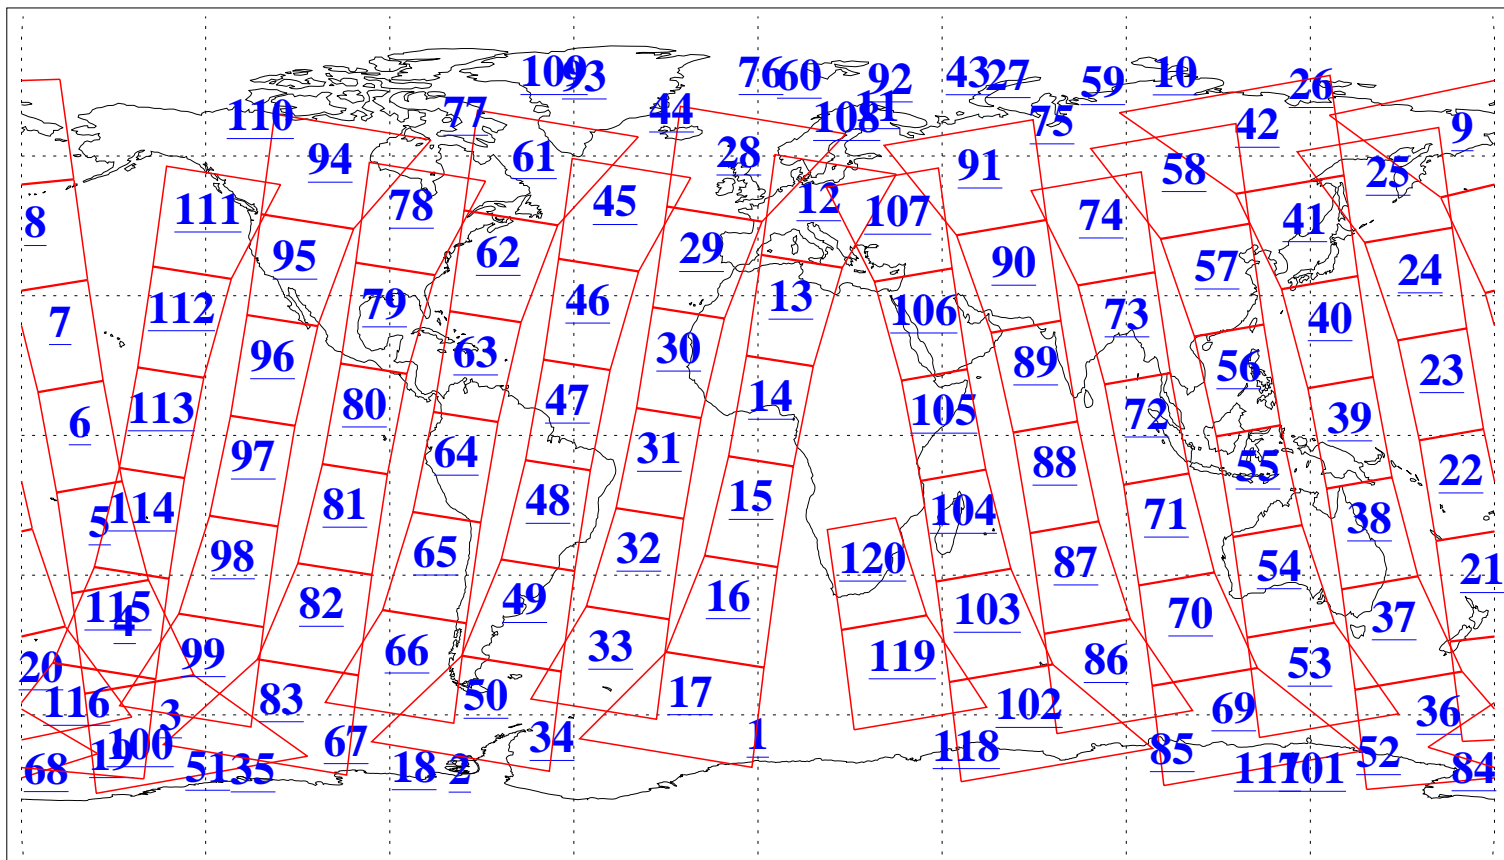

L1B Availability
AMSU Granules: 240
HSB Granules: 0
AIRS Granules: 240

28 Nov 2019
DoY 332
Aqua Day 6417
Granules: 1 to 120

Granules: 121 to 240

Legend: AMSU Available, HSB Available, AIRS Available

L1B Availability
AMSU Granules: 240
HSB Granules: 0
AIRS Granules: 240

28 Nov 2019
DoY 332
Aqua Day 6417

Ascending Granules

Descending Granules

Legend: AMSU Available, HSB Available, AIRS Available

L1B Availability
 AMSU Granules: 240
 HSB Granules: 0
 AIRS Granules: 240

28 Nov 2019
 DoY 332
 Aqua Day 6417

Northern Hemisphere Granules

Southern Hemisphere Granules

Legend: AMSU Available, HSB Available, AIRS Available