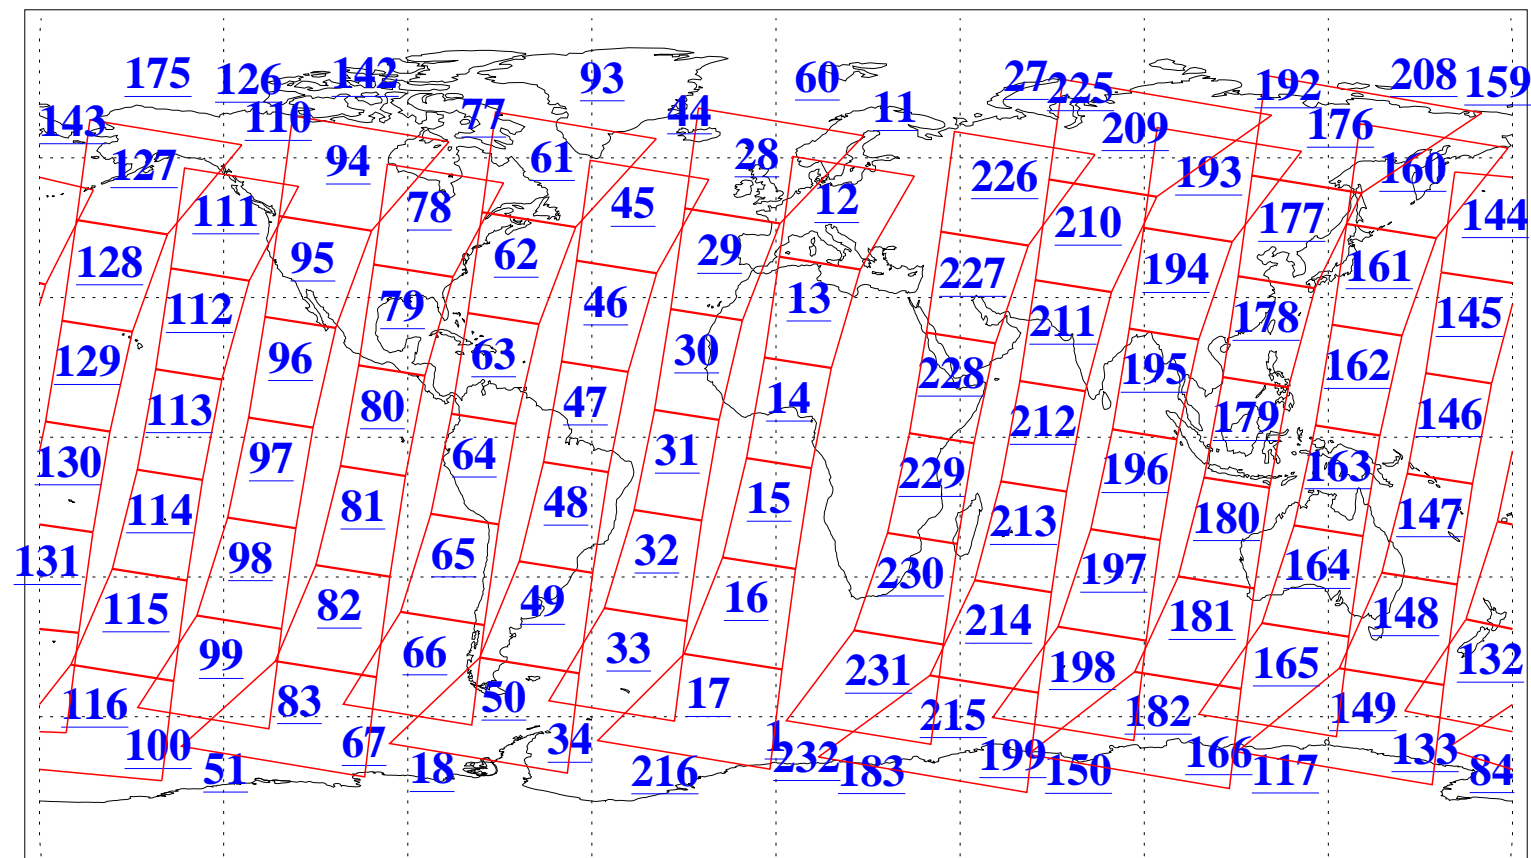

L1B Availability
AMSU Granules: 240
HSB Granules: 0
AIRS Granules: 240

28 Nov 2019
DoY 332
Aqua Day 6417
Granules: 1 to 120

Granules: 121 to 240

Legend: AMSU Available, HSB Available, AIRS Available

L1B Availability
AMSU Granules: 240
HSB Granules: 0
AIRS Granules: 240

28 Nov 2019
DoY 332
Aqua Day 6417

Ascending Granules

Descending Granules

Legend: AMSU Available, HSB Available, AIRS Available

L1B Availability
 AMSU Granules: 240
 HSB Granules: 0
 AIRS Granules: 240

28 Nov 2019
 DoY 332
 Aqua Day 6417

Northern Hemisphere Granules

Southern Hemisphere Granules

Legend: AMSU Available, HSB Available, AIRS Available