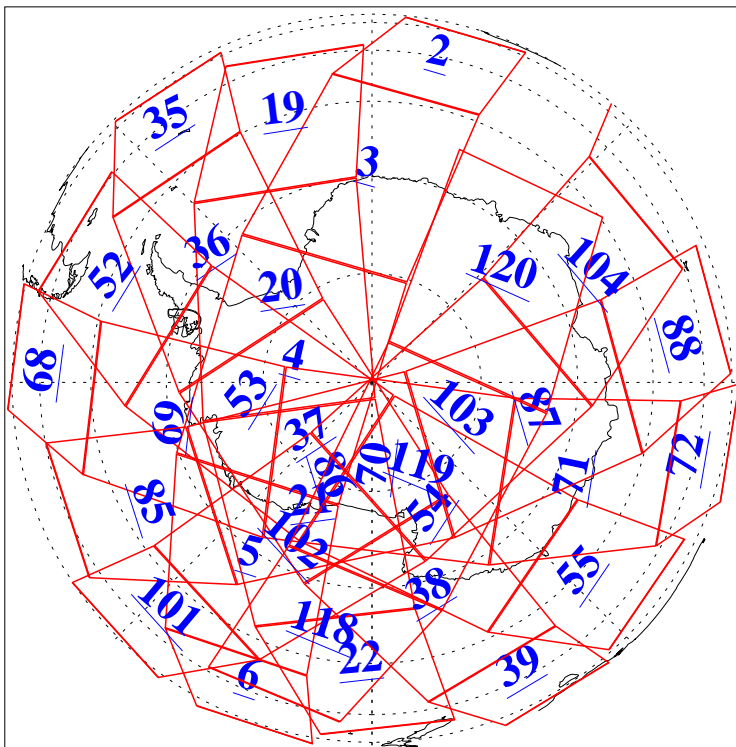

L1B Availability
AMSU Granules: 239
HSB Granules: 0
AIRS Granules: 240

26 Nov 2019
DoY 330
Aqua Day 6415
Granules: 1 to 120

Granules: 121 to 240

Legend: AMSU Available, HSB Available, AIRS Available

L1B Availability
AMSU Granules: 239
HSB Granules: 0
AIRS Granules: 240

26 Nov 2019
DoY 330
Aqua Day 6415
Ascending Granules

Descending Granules

Legend: AMSU Available, HSB Available, AIRS Available

L1B Availability
 AMSU Granules: 239
 HSB Granules: 0
 AIRS Granules: 240

26 Nov 2019
 DoY 330
 Aqua Day 6415

Northern Hemisphere Granules

Southern Hemisphere Granules

Legend: AMSU Available, HSB Available, AIRS Available