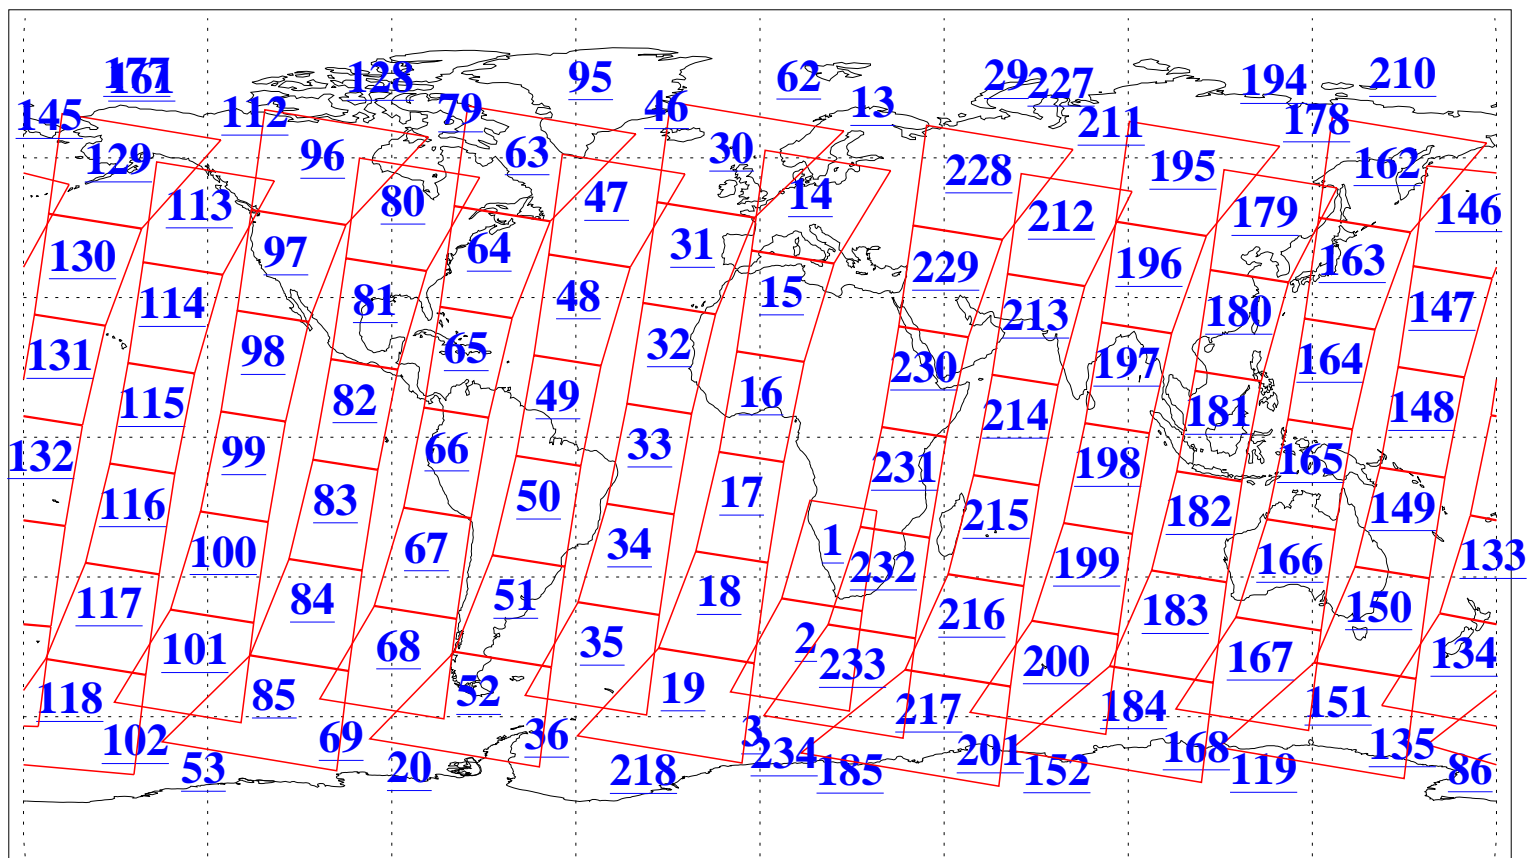

L1B Availability
AMSU Granules: 239
HSB Granules: 0
AIRS Granules: 240

26 Nov 2019
DoY 330
Aqua Day 6415
Granules: 1 to 120

Granules: 121 to 240

Legend: AMSU Available, HSB Available, AIRS Available

L1B Availability
AMSU Granules: 239
HSB Granules: 0
AIRS Granules: 240

26 Nov 2019
DoY 330
Aqua Day 6415
Ascending Granules

Descending Granules

Legend: AMSU Available, HSB Available, AIRS Available

L1B Availability
 AMSU Granules: 239
 HSB Granules: 0
 AIRS Granules: 240

26 Nov 2019
 DoY 330
 Aqua Day 6415

Northern Hemisphere Granules

Southern Hemisphere Granules

Legend: AMSU Available, HSB Available, AIRS Available