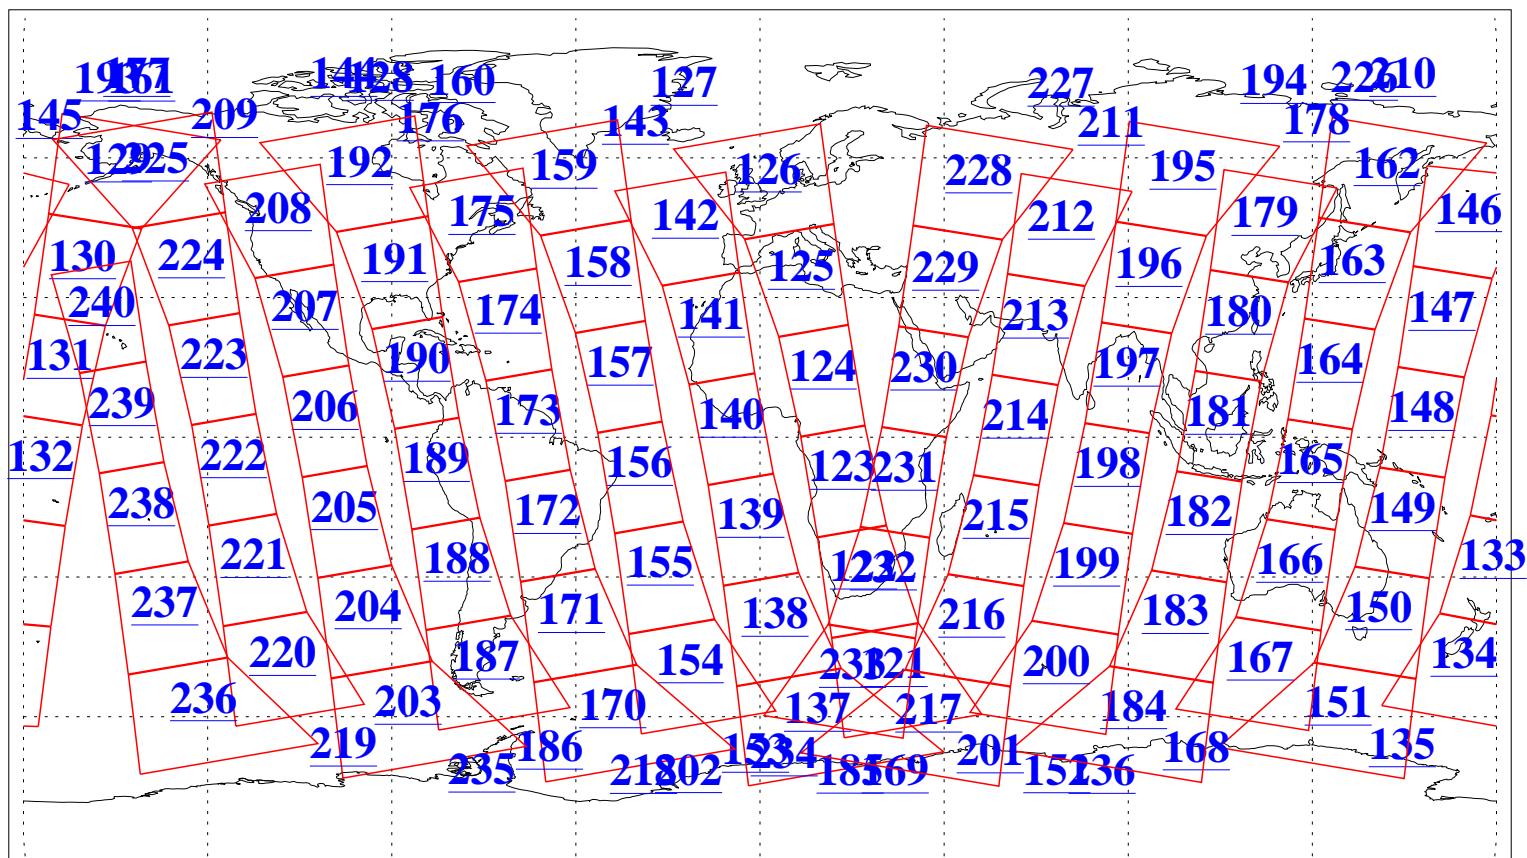

L1B Availability
AMSU Granules: 239
HSB Granules: 0
AIRS Granules: 240

26 Nov 2019
DoY 330
Aqua Day 6415
Granules: 1 to 120

Granules: 121 to 240

Legend: AMSU Available, HSB Available, AIRS Available

L1B Availability
AMSU Granules: 239
HSB Granules: 0
AIRS Granules: 240

26 Nov 2019
DoY 330
Aqua Day 6415
Ascending Granules

Descending Granules

Legend: AMSU Available, HSB Available, AIRS Available

L1B Availability
 AMSU Granules: 239
 HSB Granules: 0
 AIRS Granules: 240

26 Nov 2019
 DoY 330
 Aqua Day 6415

Northern Hemisphere Granules

Southern Hemisphere Granules

Legend: AMSU Available, HSB Available, AIRS Available