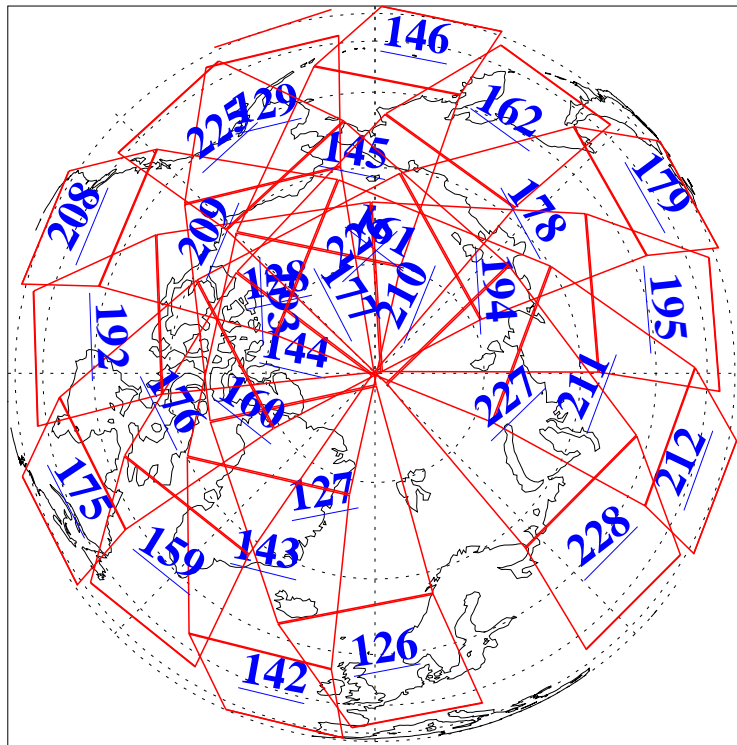

26 Nov 2019
DoY 330
Aqua Day 6415
Ascending Granules

Descending Granules

Legend: AMSU Available, HSB Available, AIRS Available

L1B Availability
 AMSU Granules: 239
 HSB Granules: 0
 AIRS Granules: 240

26 Nov 2019
 DoY 330
 Aqua Day 6415

Northern Hemisphere Granules

Southern Hemisphere Granules

Legend: AMSU Available, HSB Available, AIRS Available