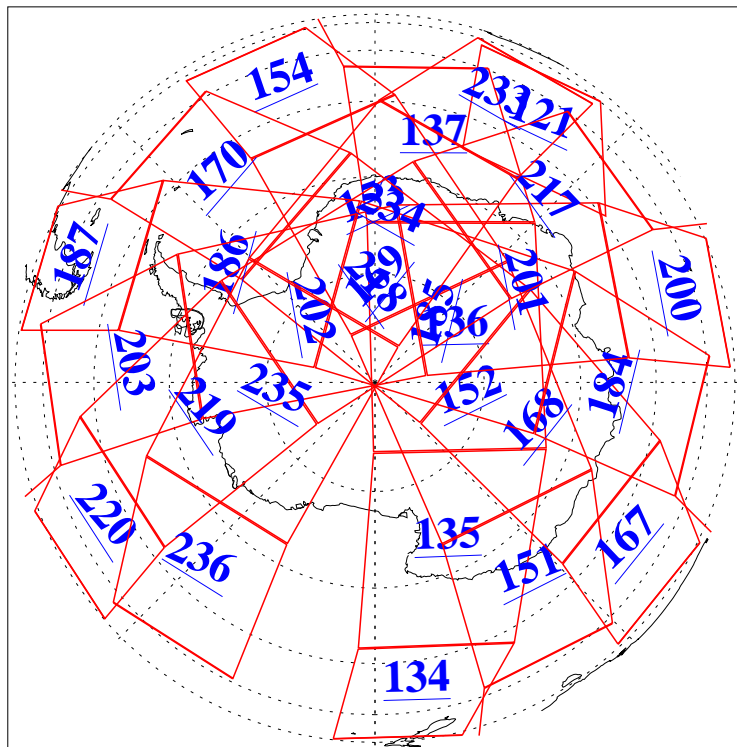

L1B Availability
AMSU Granules: 239
HSB Granules: 0
AIRS Granules: 240

26 Nov 2019
DoY 330
Aqua Day 6415
Granules: 1 to 120

Granules: 121 to 240

Legend: AMSU Available, HSB Available, AIRS Available

L1B Availability
AMSU Granules: 239
HSB Granules: 0
AIRS Granules: 240

26 Nov 2019
DoY 330
Aqua Day 6415
Ascending Granules

Descending Granules

Legend: AMSU Available, HSB Available, AIRS Available

L1B Availability
 AMSU Granules: 239
 HSB Granules: 0
 AIRS Granules: 240

26 Nov 2019
 DoY 330
 Aqua Day 6415

Northern Hemisphere Granules

Southern Hemisphere Granules

Legend: AMSU Available, HSB Available, AIRS Available