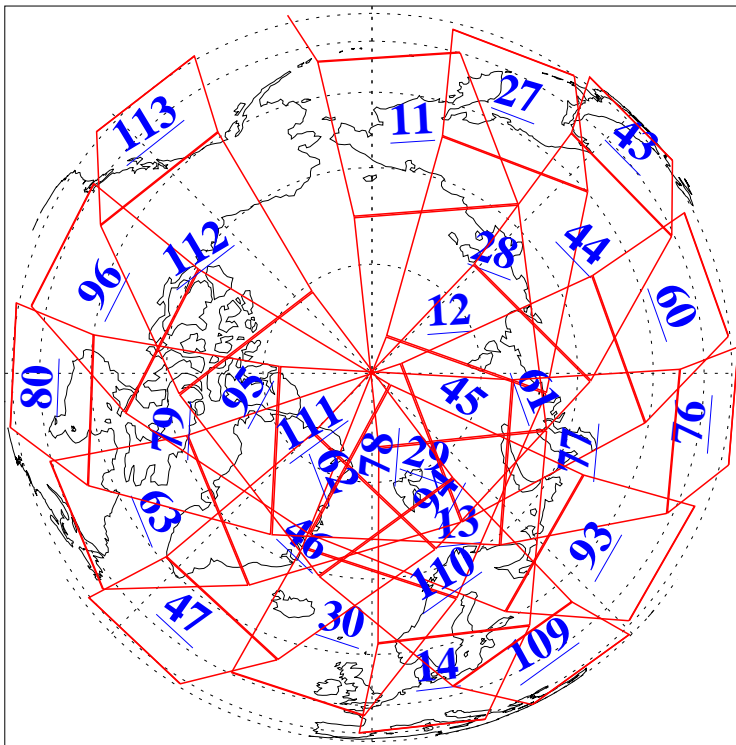

L1B Availability
AMSU Granules: 239
HSB Granules: 0
AIRS Granules: 240

26 Nov 2019
DoY 330
Aqua Day 6415
Granules: 1 to 120

Granules: 121 to 240

Legend: AMSU Available, HSB Available, AIRS Available

L1B Availability
AMSU Granules: 239
HSB Granules: 0
AIRS Granules: 240

26 Nov 2019
DoY 330
Aqua Day 6415
Ascending Granules

Descending Granules

Legend: AMSU Available, HSB Available, AIRS Available

L1B Availability
 AMSU Granules: 239
 HSB Granules: 0
 AIRS Granules: 240

26 Nov 2019
 DoY 330
 Aqua Day 6415

Northern Hemisphere Granules

Southern Hemisphere Granules

Legend: AMSU Available, HSB Available, AIRS Available