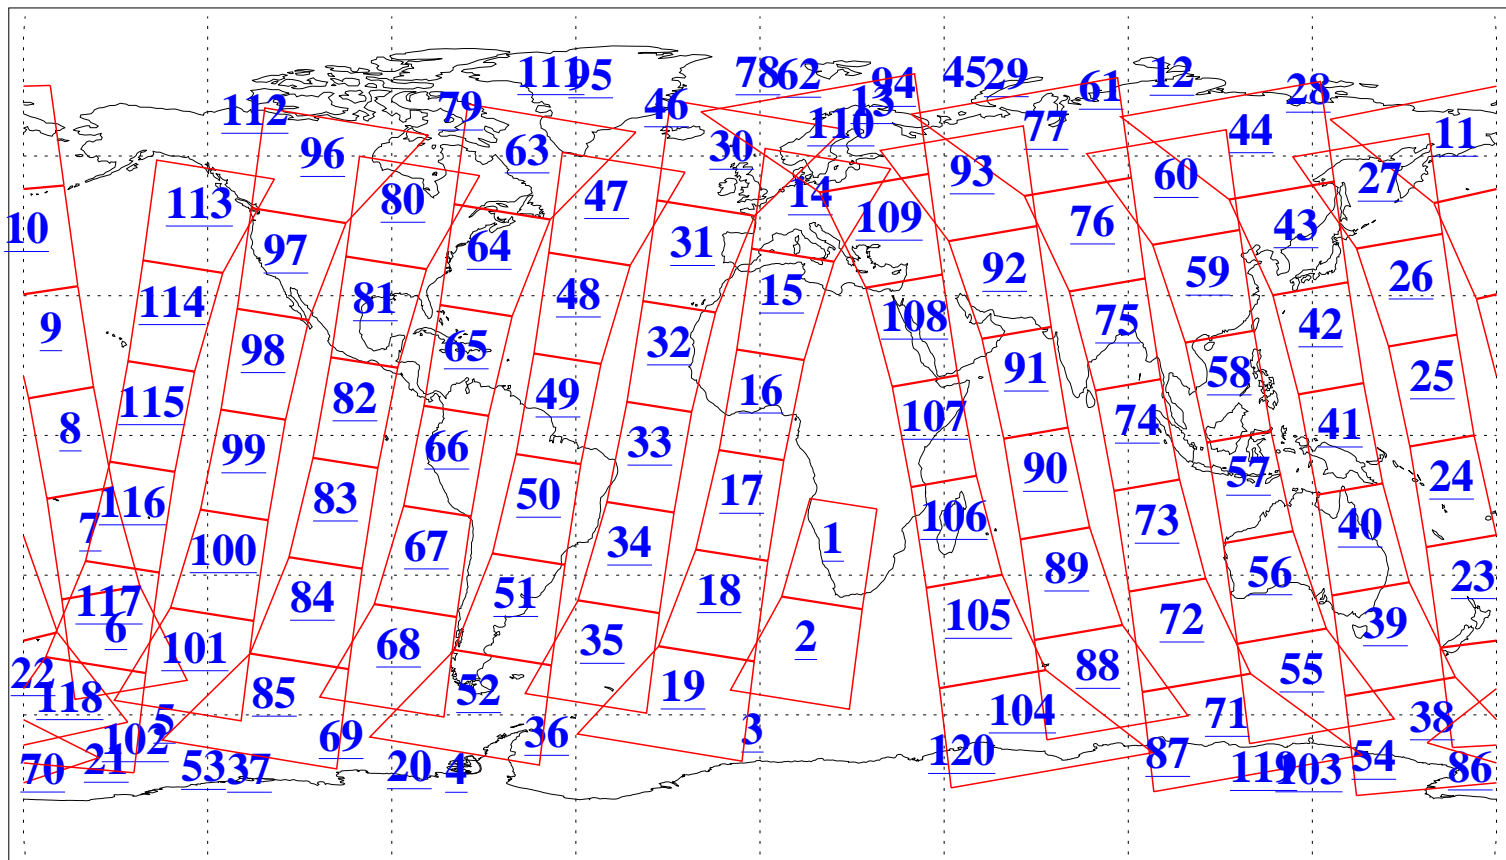

L1B Availability
AMSU Granules: 239
HSB Granules: 0
AIRS Granules: 240

26 Nov 2019
DoY 330
Aqua Day 6415
Granules: 1 to 120

Granules: 121 to 240

Legend: AMSU Available, HSB Available, AIRS Available

L1B Availability
AMSU Granules: 239
HSB Granules: 0
AIRS Granules: 240

26 Nov 2019
DoY 330
Aqua Day 6415
Ascending Granules

Descending Granules

Legend: AMSU Available, HSB Available, AIRS Available

L1B Availability
 AMSU Granules: 239
 HSB Granules: 0
 AIRS Granules: 240

26 Nov 2019
 DoY 330
 Aqua Day 6415

Northern Hemisphere Granules

Southern Hemisphere Granules

Legend: AMSU Available, HSB Available, AIRS Available