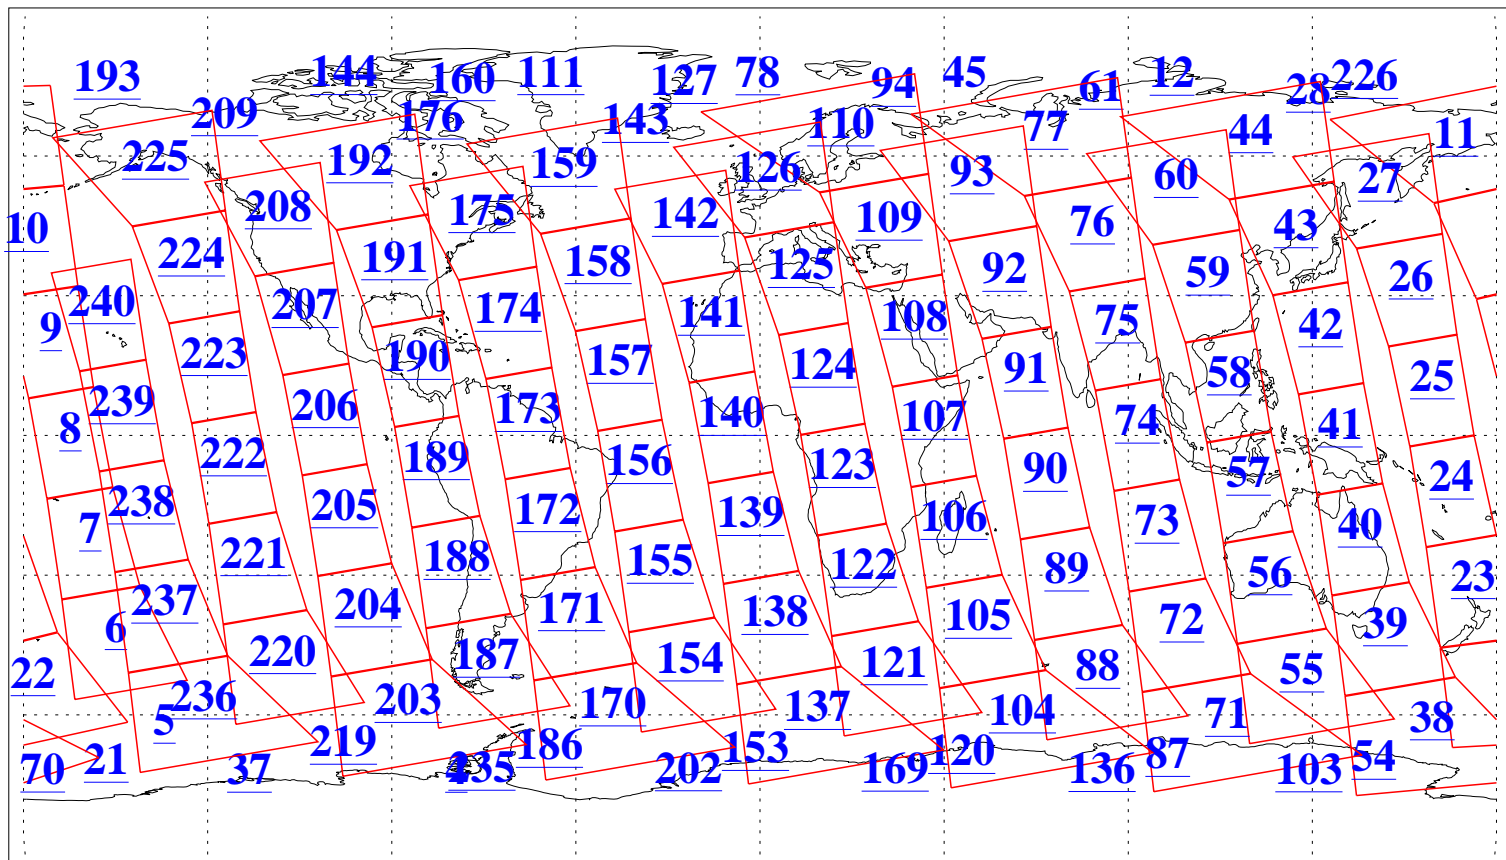

L1B Availability
AMSU Granules: 239
HSB Granules: 0
AIRS Granules: 240

26 Nov 2019
DoY 330
Aqua Day 6415
Granules: 1 to 120

Granules: 121 to 240

Legend: AMSU Available, HSB Available, AIRS Available

L1B Availability
AMSU Granules: 239
HSB Granules: 0
AIRS Granules: 240

26 Nov 2019
DoY 330
Aqua Day 6415
Ascending Granules

Descending Granules

Legend: AMSU Available, HSB Available, AIRS Available

L1B Availability
 AMSU Granules: 239
 HSB Granules: 0
 AIRS Granules: 240

26 Nov 2019
 DoY 330
 Aqua Day 6415

Northern Hemisphere Granules

Southern Hemisphere Granules

Legend: AMSU Available, HSB Available, AIRS Available