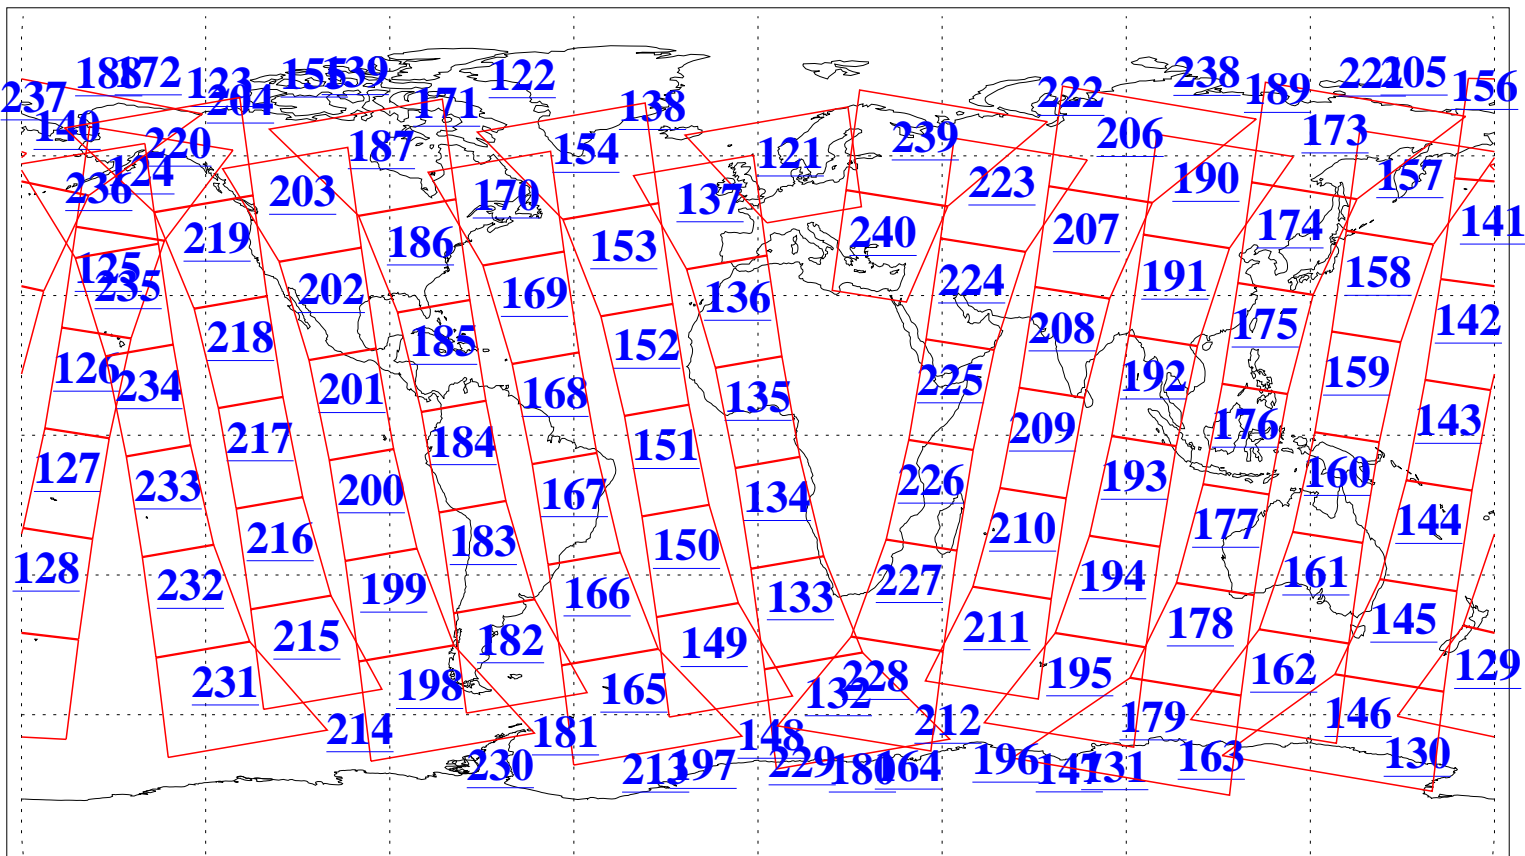

L1B Availability
AMSU Granules: 240
HSB Granules: 0
AIRS Granules: 240

23 Nov 2019
DoY 327
Aqua Day 6412
Granules: 1 to 120

Granules: 121 to 240

Legend: AMSU Available, HSB Available, AIRS Available

L1B Availability
AMSU Granules: 240
HSB Granules: 0
AIRS Granules: 240

23 Nov 2019
DoY 327
Aqua Day 6412

Ascending Granules

Descending Granules

Legend: AMSU Available, HSB Available, AIRS Available

L1B Availability
 AMSU Granules: 240
 HSB Granules: 0
 AIRS Granules: 240

23 Nov 2019
 DoY 327
 Aqua Day 6412

Northern Hemisphere Granules

Southern Hemisphere Granules

Legend: AMSU Available, HSB Available, AIRS Available