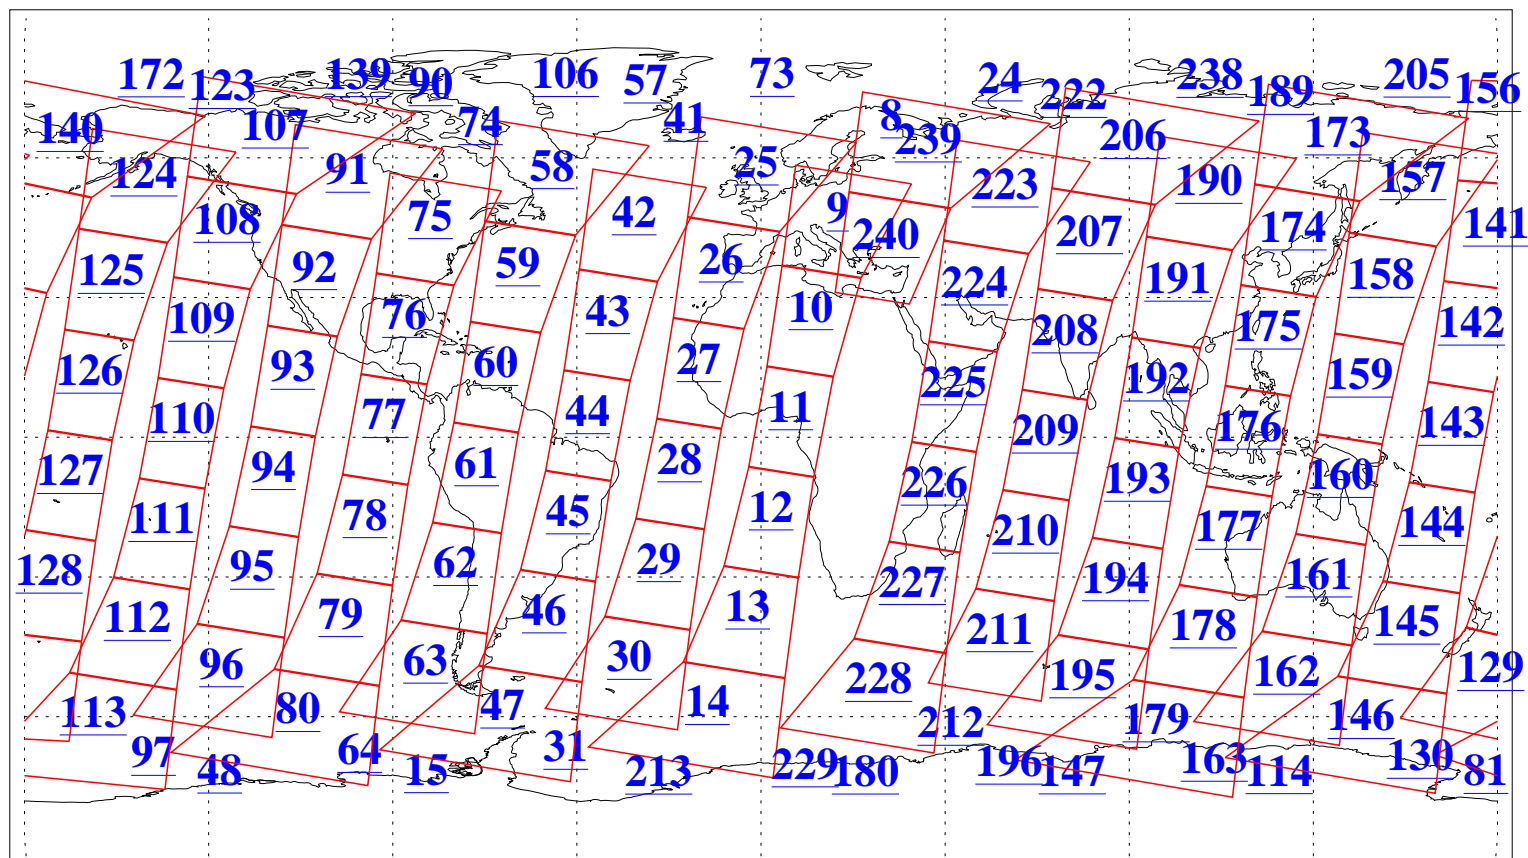

L1B Availability
AMSU Granules: 240
HSB Granules: 0
AIRS Granules: 240

23 Nov 2019
DoY 327
Aqua Day 6412
Granules: 1 to 120

Granules: 121 to 240

Legend: AMSU Available, HSB Available, AIRS Available

L1B Availability
AMSU Granules: 240
HSB Granules: 0
AIRS Granules: 240

23 Nov 2019
DoY 327
Aqua Day 6412

Ascending Granules

Descending Granules

Legend: AMSU Available, HSB Available, AIRS Available

L1B Availability
 AMSU Granules: 240
 HSB Granules: 0
 AIRS Granules: 240

23 Nov 2019
 DoY 327
 Aqua Day 6412