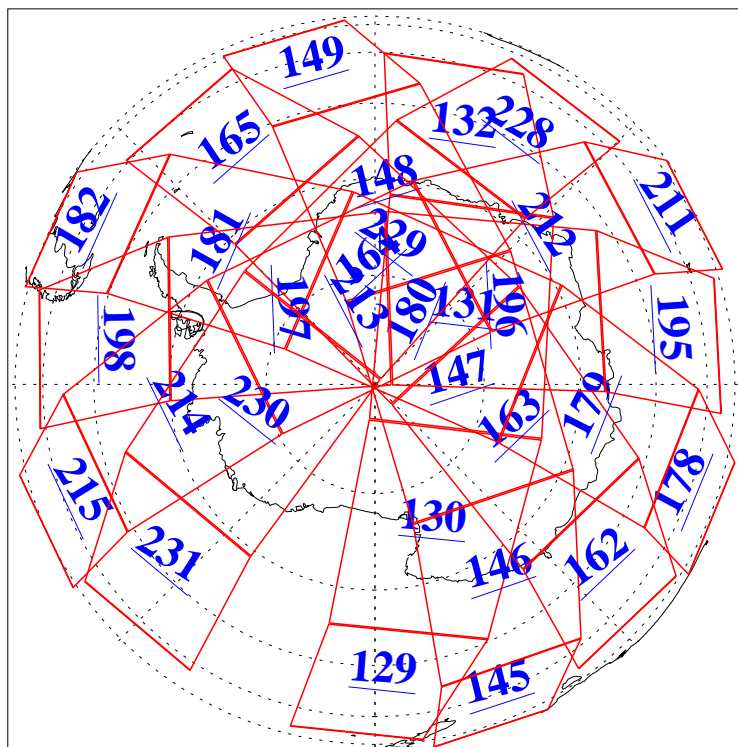

23 Nov 2019
DoY 327
Aqua Day 6412

Ascending Granules

Descending Granules

Legend: AMSU Available, HSB Available, AIRS Available

L1B Availability
 AMSU Granules: 240
 HSB Granules: 0
 AIRS Granules: 240

23 Nov 2019
 DoY 327
 Aqua Day 6412

Northern Hemisphere Granules

Southern Hemisphere Granules

Legend: AMSU Available, HSB Available, AIRS Available