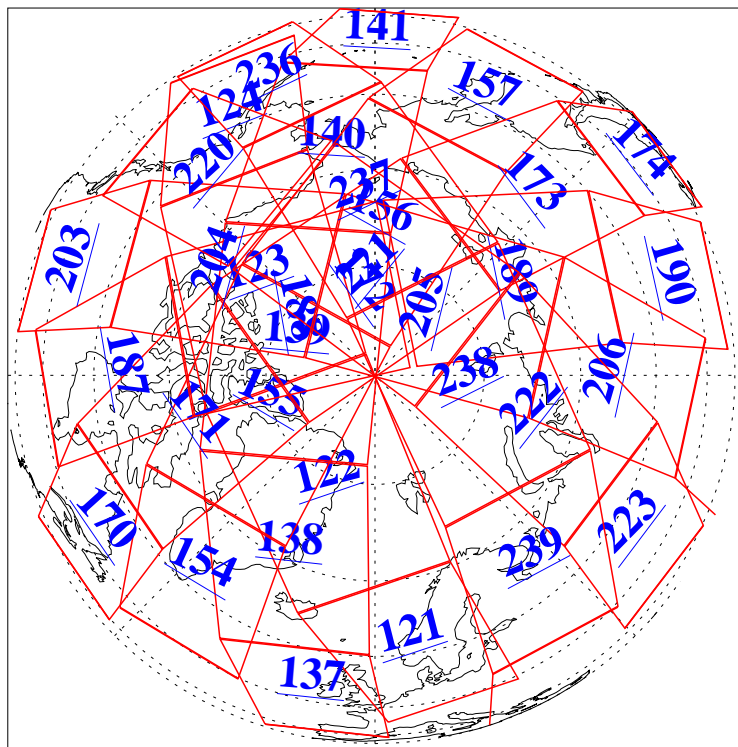

23 Nov 2019
DoY 327
Aqua Day 6412

Ascending Granules

Descending Granules

Legend: AMSU Available, HSB Available, AIRS Available

L1B Availability
 AMSU Granules: 240
 HSB Granules: 0
 AIRS Granules: 240

23 Nov 2019
 DoY 327
 Aqua Day 6412

Northern Hemisphere Granules

Southern Hemisphere Granules

Legend: AMSU Available, HSB Available, AIRS Available