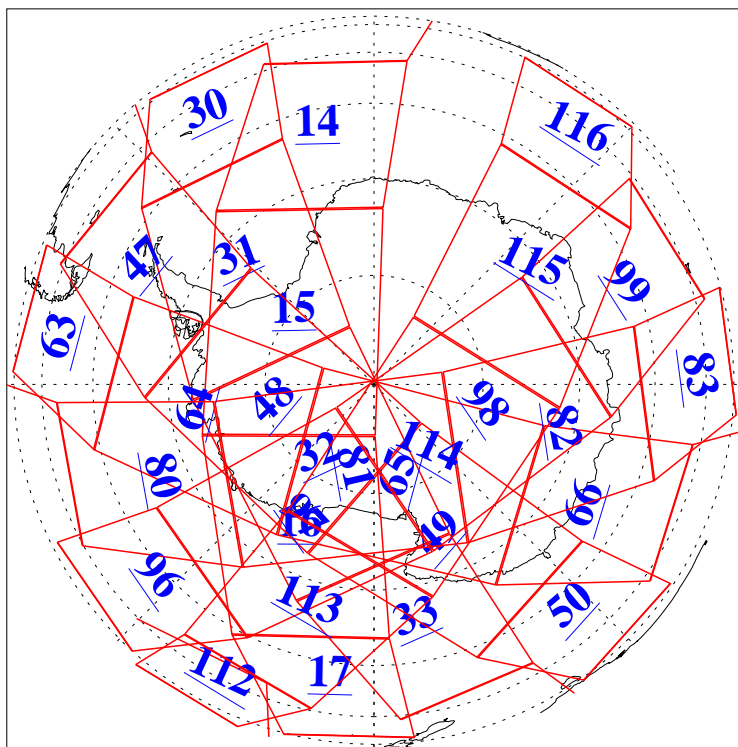

L1B Availability
AMSU Granules: 240
HSB Granules: 0
AIRS Granules: 240

23 Nov 2019
DoY 327
Aqua Day 6412
Granules: 1 to 120

Granules: 121 to 240

Legend: AMSU Available, HSB Available, AIRS Available

L1B Availability
AMSU Granules: 240
HSB Granules: 0
AIRS Granules: 240

23 Nov 2019
DoY 327
Aqua Day 6412

Ascending Granules

Descending Granules

Legend: AMSU Available, HSB Available, AIRS Available

L1B Availability
 AMSU Granules: 240
 HSB Granules: 0
 AIRS Granules: 240

23 Nov 2019
 DoY 327
 Aqua Day 6412

Northern Hemisphere Granules

Southern Hemisphere Granules

Legend: AMSU Available, HSB Available, AIRS Available