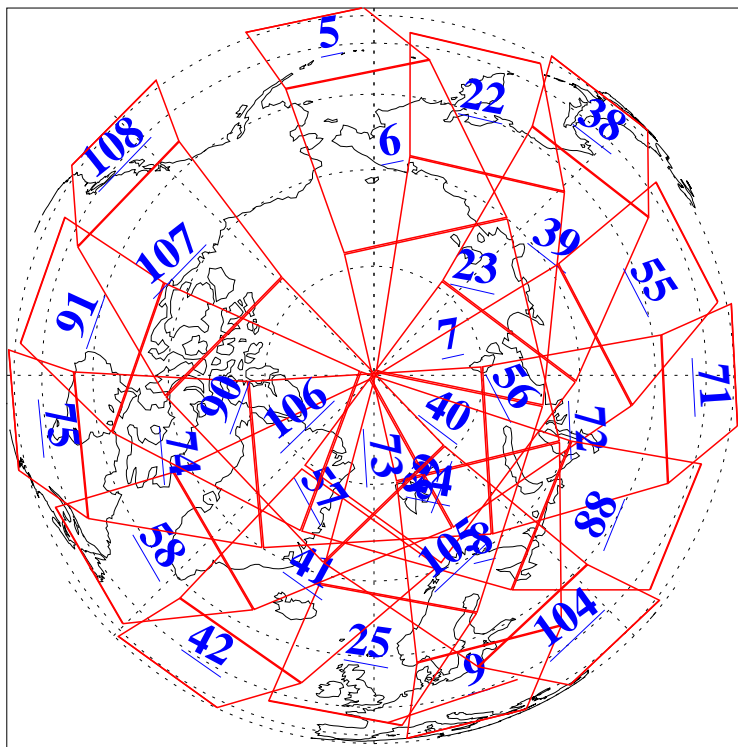

L1B Availability
AMSU Granules: 240
HSB Granules: 0
AIRS Granules: 240

23 Nov 2019
DoY 327
Aqua Day 6412
Granules: 1 to 120

Granules: 121 to 240

Legend: AMSU Available, HSB Available, AIRS Available

L1B Availability
AMSU Granules: 240
HSB Granules: 0
AIRS Granules: 240

23 Nov 2019
DoY 327
Aqua Day 6412

Ascending Granules

Descending Granules

Legend: AMSU Available, HSB Available, AIRS Available

L1B Availability
 AMSU Granules: 240
 HSB Granules: 0
 AIRS Granules: 240

23 Nov 2019
 DoY 327
 Aqua Day 6412

Northern Hemisphere Granules

Southern Hemisphere Granules

Legend: AMSU Available, HSB Available, AIRS Available