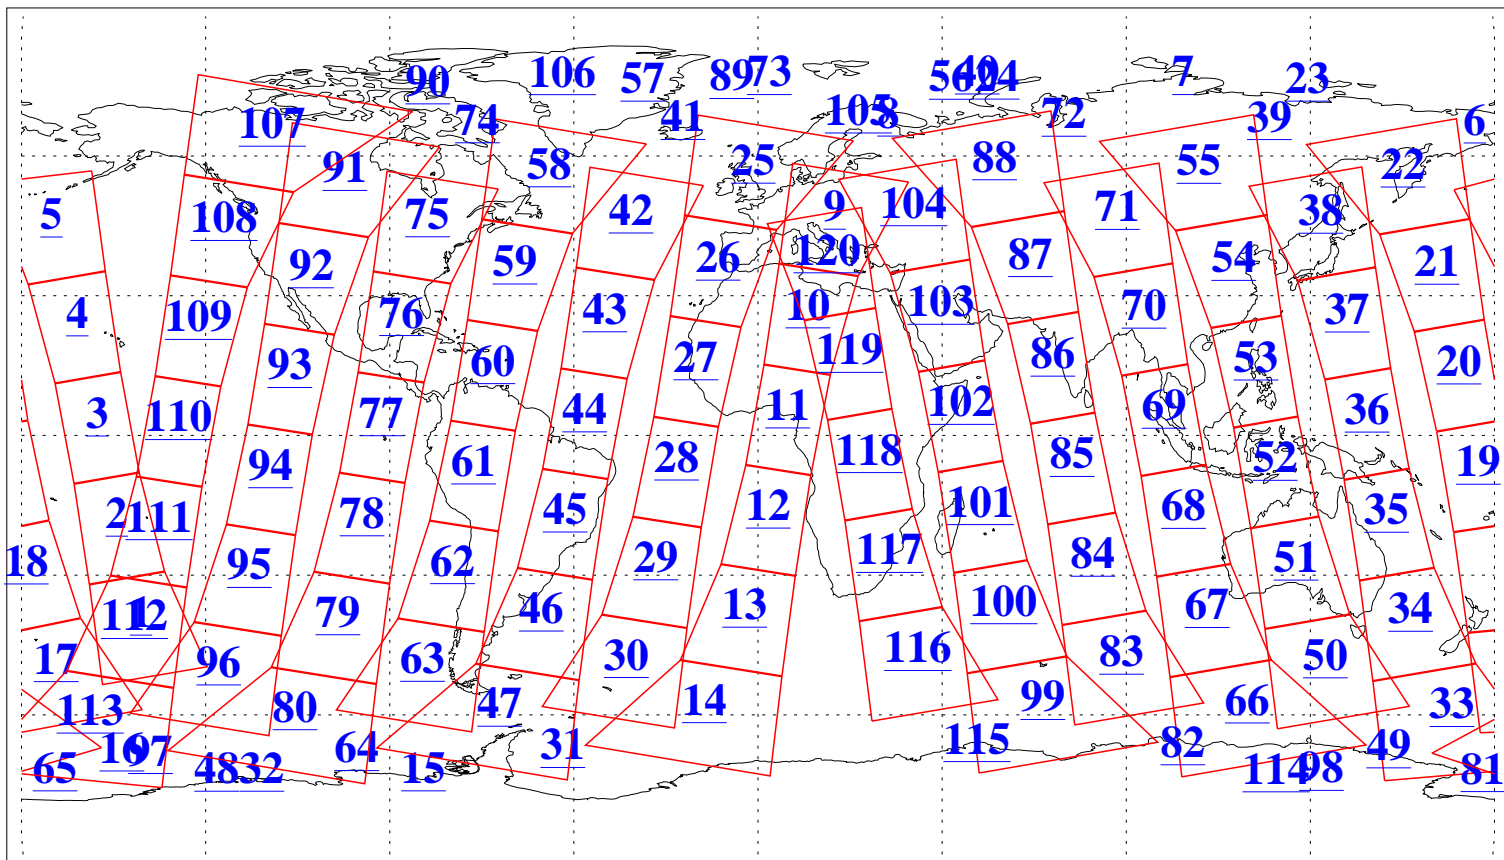

L1B Availability
AMSU Granules: 240
HSB Granules: 0
AIRS Granules: 240

23 Nov 2019
DoY 327
Aqua Day 6412
Granules: 1 to 120

Granules: 121 to 240

Legend: AMSU Available, HSB Available, AIRS Available

L1B Availability
AMSU Granules: 240
HSB Granules: 0
AIRS Granules: 240

23 Nov 2019
DoY 327
Aqua Day 6412

Ascending Granules

Descending Granules

Legend: AMSU Available, HSB Available, AIRS Available

L1B Availability
 AMSU Granules: 240
 HSB Granules: 0
 AIRS Granules: 240

23 Nov 2019
 DoY 327
 Aqua Day 6412

Northern Hemisphere Granules

Southern Hemisphere Granules

Legend: AMSU Available, HSB Available, AIRS Available