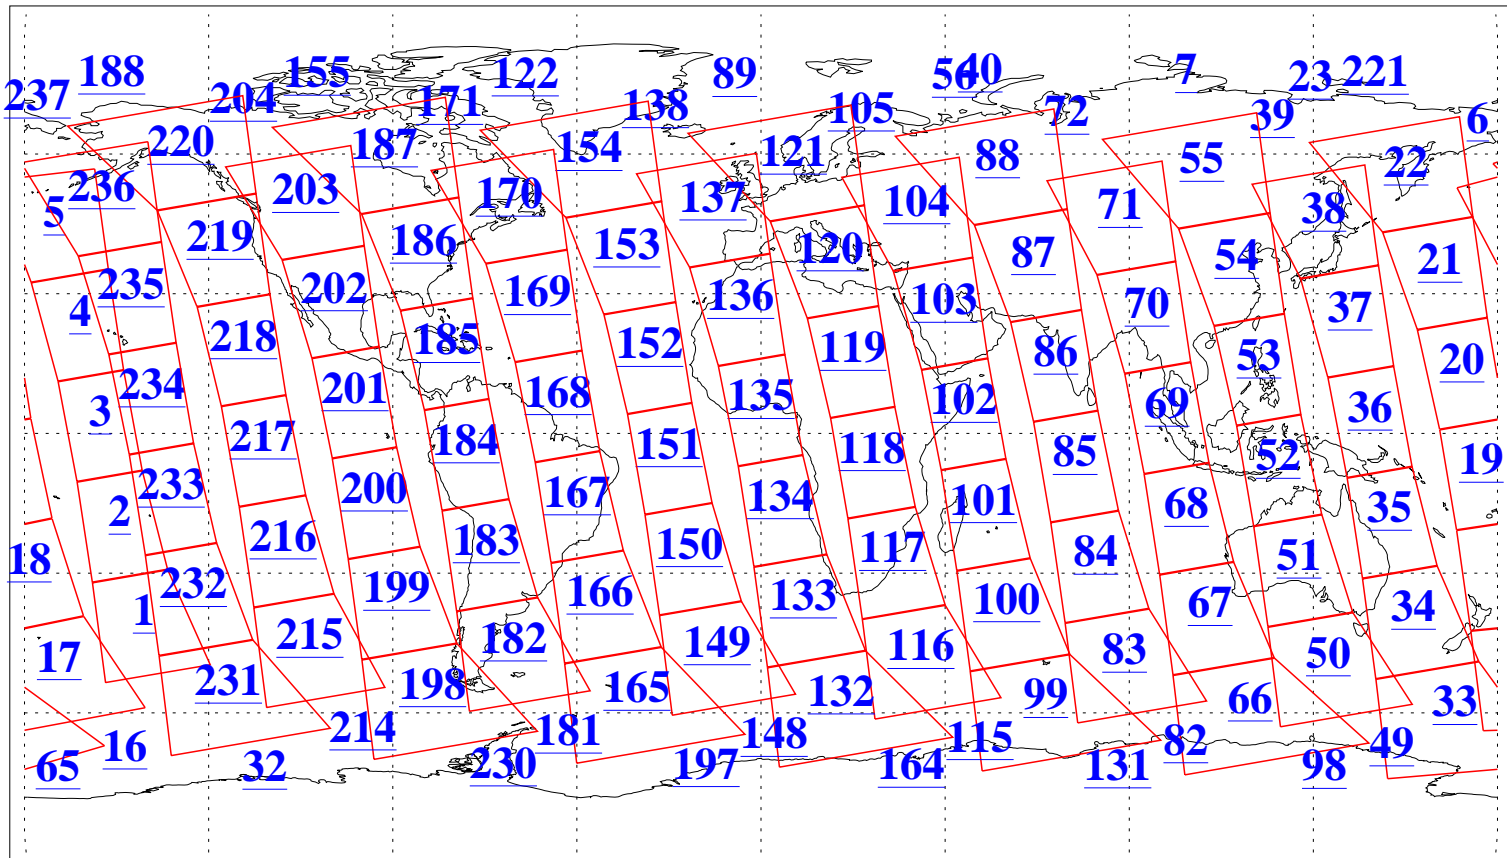

L1B Availability
AMSU Granules: 240
HSB Granules: 0
AIRS Granules: 240

23 Nov 2019
DoY 327
Aqua Day 6412
Granules: 1 to 120

Granules: 121 to 240

Legend: AMSU Available, HSB Available, AIRS Available

L1B Availability
AMSU Granules: 240
HSB Granules: 0
AIRS Granules: 240

23 Nov 2019
DoY 327
Aqua Day 6412

Ascending Granules

Descending Granules

Legend: AMSU Available, HSB Available, AIRS Available

L1B Availability
 AMSU Granules: 240
 HSB Granules: 0
 AIRS Granules: 240

23 Nov 2019
 DoY 327
 Aqua Day 6412

Northern Hemisphere Granules

Southern Hemisphere Granules

Legend: AMSU Available, HSB Available, AIRS Available