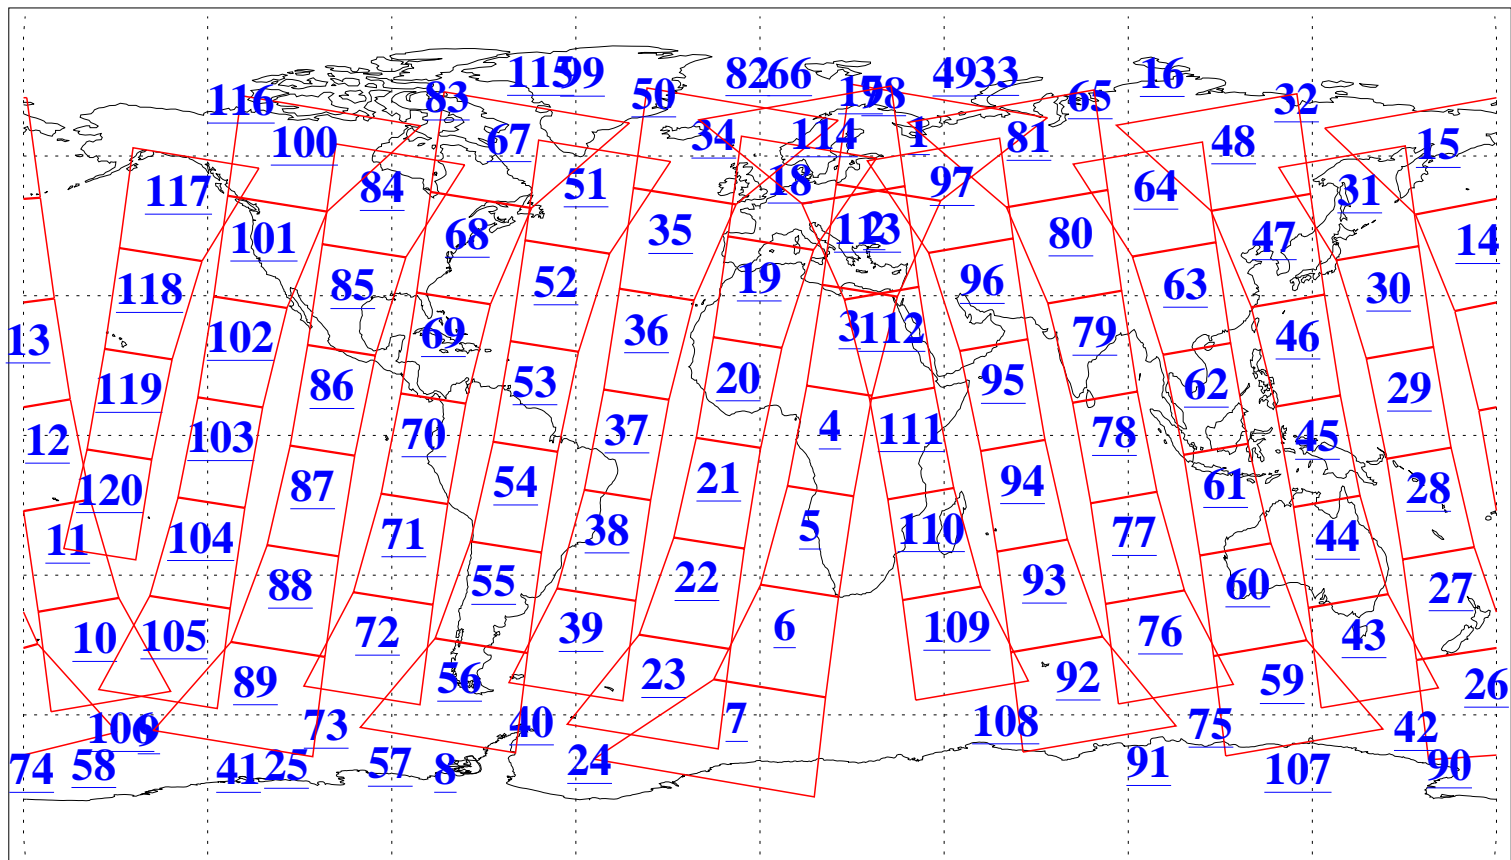

L1B Availability
AMSU Granules: 240
HSB Granules: 0
AIRS Granules: 240

22 Nov 2019
DoY 326
Aqua Day 6411
Granules: 1 to 120

Granules: 121 to 240

Legend: AMSU Available, HSB Available, AIRS Available

L1B Availability
AMSU Granules: 240
HSB Granules: 0
AIRS Granules: 240

22 Nov 2019
DoY 326
Aqua Day 6411
Ascending Granules

Descending Granules

Legend: AMSU Available, HSB Available, AIRS Available

L1B Availability
 AMSU Granules: 240
 HSB Granules: 0
 AIRS Granules: 240

22 Nov 2019
 DoY 326
 Aqua Day 6411

Northern Hemisphere Granules

Southern Hemisphere Granules

Legend: AMSU Available, HSB Available, AIRS Available