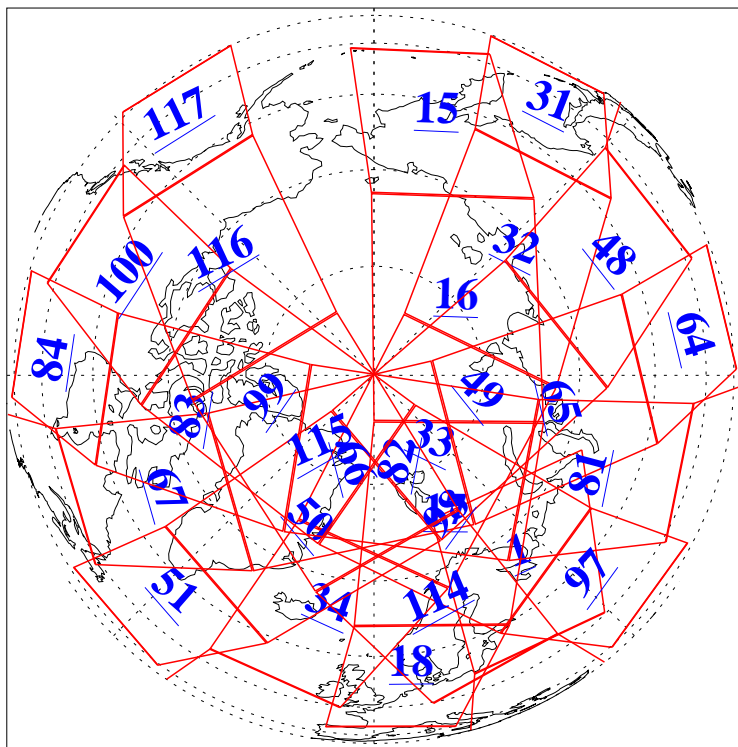

L1B Availability
AMSU Granules: 240
HSB Granules: 0
AIRS Granules: 240

22 Nov 2019
DoY 326
Aqua Day 6411
Granules: 1 to 120

Granules: 121 to 240

Legend: AMSU Available, HSB Available, AIRS Available

L1B Availability
AMSU Granules: 240
HSB Granules: 0
AIRS Granules: 240

22 Nov 2019
DoY 326
Aqua Day 6411
Ascending Granules

Descending Granules

Legend: AMSU Available, HSB Available, AIRS Available

L1B Availability
 AMSU Granules: 240
 HSB Granules: 0
 AIRS Granules: 240

22 Nov 2019
 DoY 326
 Aqua Day 6411

Northern Hemisphere Granules

Southern Hemisphere Granules

Legend: AMSU Available, HSB Available, AIRS Available