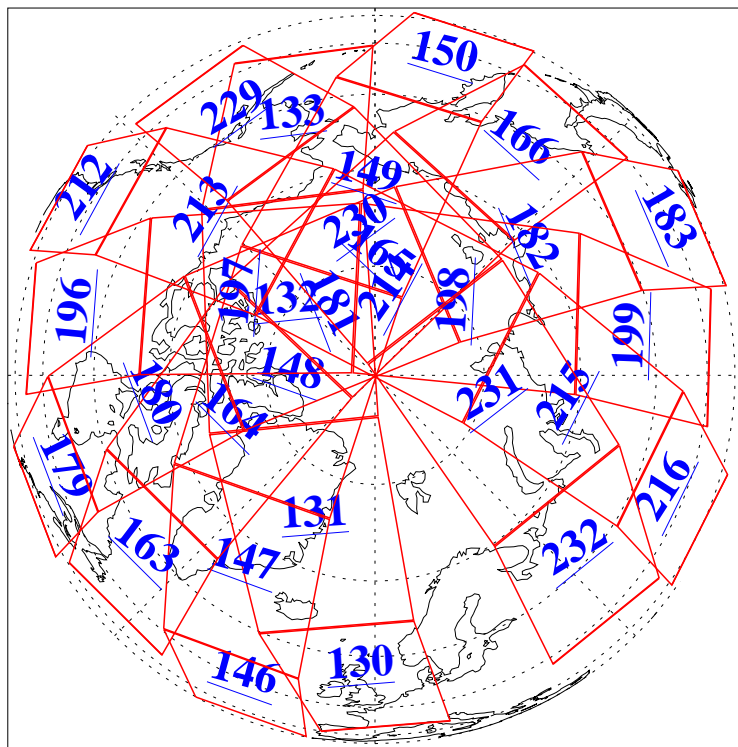

L1B Availability
AMSU Granules: 240
HSB Granules: 0
AIRS Granules: 240

22 Nov 2019
DoY 326
Aqua Day 6411
Granules: 1 to 120

Granules: 121 to 240

Legend: AMSU Available, HSB Available, AIRS Available

L1B Availability
AMSU Granules: 240
HSB Granules: 0
AIRS Granules: 240

22 Nov 2019
DoY 326
Aqua Day 6411
Ascending Granules

Descending Granules

Legend: AMSU Available, HSB Available, AIRS Available

L1B Availability
 AMSU Granules: 240
 HSB Granules: 0
 AIRS Granules: 240

22 Nov 2019
 DoY 326
 Aqua Day 6411

Northern Hemisphere Granules

Southern Hemisphere Granules

Legend: AMSU Available, HSB Available, AIRS Available