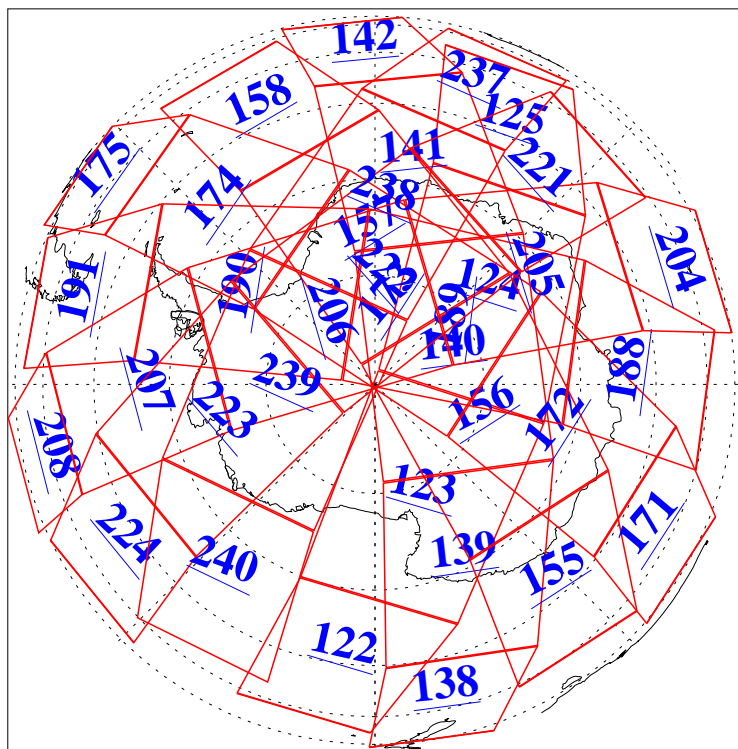

L1B Availability
AMSU Granules: 240
HSB Granules: 0
AIRS Granules: 240

22 Nov 2019
DoY 326
Aqua Day 6411
Granules: 1 to 120

Granules: 121 to 240

Legend: AMSU Available, HSB Available, AIRS Available

L1B Availability
AMSU Granules: 240
HSB Granules: 0
AIRS Granules: 240

22 Nov 2019
DoY 326
Aqua Day 6411
Ascending Granules

Descending Granules

Legend: AMSU Available, HSB Available, AIRS Available

L1B Availability
 AMSU Granules: 240
 HSB Granules: 0
 AIRS Granules: 240

22 Nov 2019
 DoY 326
 Aqua Day 6411

Northern Hemisphere Granules

Southern Hemisphere Granules

Legend: AMSU Available, HSB Available, AIRS Available