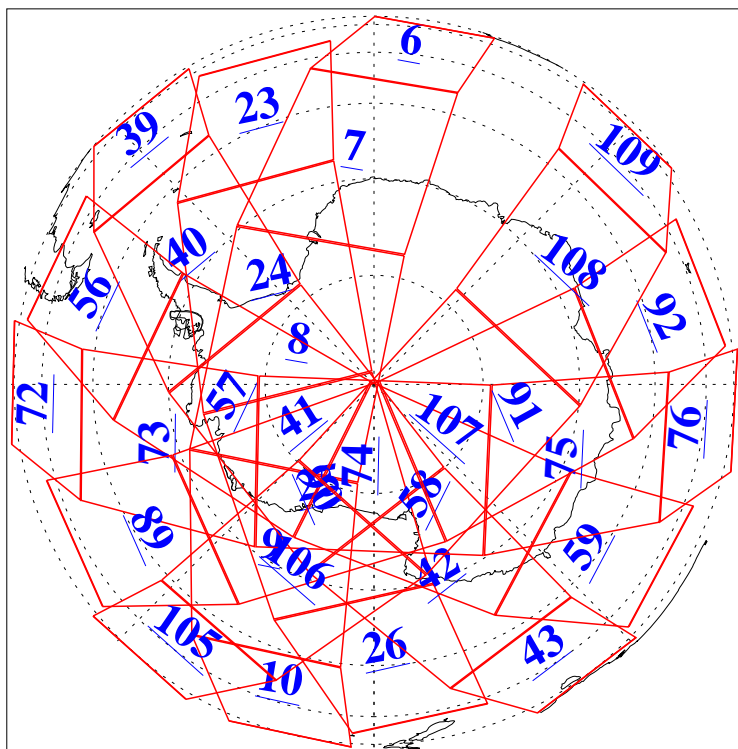

L1B Availability
AMSU Granules: 240
HSB Granules: 0
AIRS Granules: 240

22 Nov 2019
DoY 326
Aqua Day 6411
Granules: 1 to 120

Granules: 121 to 240

Legend: AMSU Available, HSB Available, AIRS Available

L1B Availability
AMSU Granules: 240
HSB Granules: 0
AIRS Granules: 240

22 Nov 2019
DoY 326
Aqua Day 6411
Ascending Granules

Descending Granules

Legend: AMSU Available, HSB Available, AIRS Available

L1B Availability
 AMSU Granules: 240
 HSB Granules: 0
 AIRS Granules: 240

22 Nov 2019
 DoY 326
 Aqua Day 6411

Northern Hemisphere Granules

Southern Hemisphere Granules

Legend: AMSU Available, HSB Available, AIRS Available