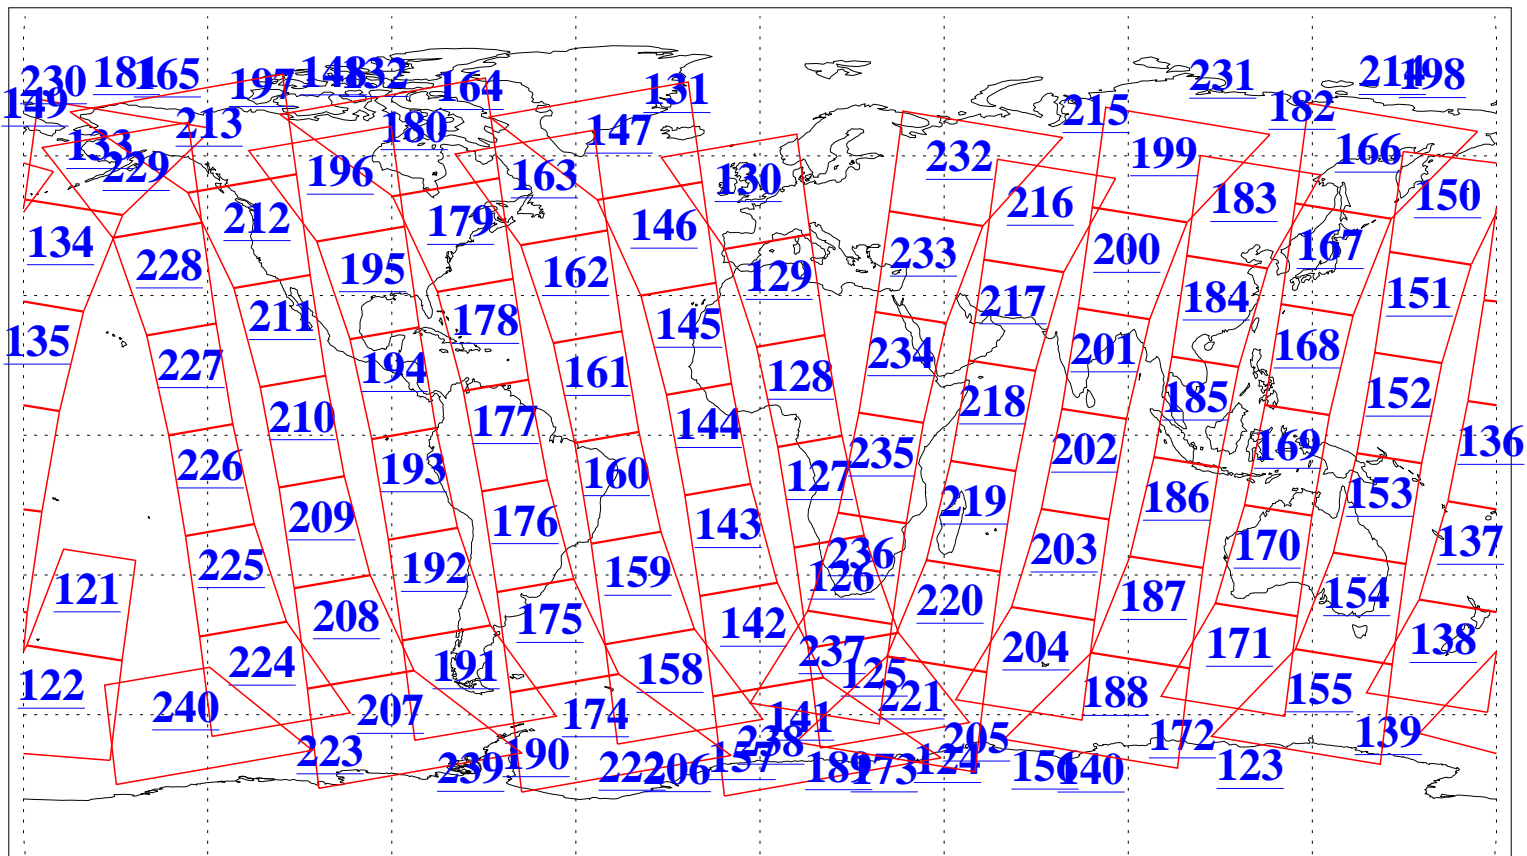

L1B Availability
AMSU Granules: 240
HSB Granules: 0
AIRS Granules: 240

22 Nov 2019
DoY 326
Aqua Day 6411
Granules: 1 to 120

Granules: 121 to 240

Legend: AMSU Available, HSB Available, AIRS Available

L1B Availability
AMSU Granules: 240
HSB Granules: 0
AIRS Granules: 240

22 Nov 2019
DoY 326
Aqua Day 6411
Ascending Granules

Descending Granules

Legend: AMSU Available, HSB Available, AIRS Available

L1B Availability
 AMSU Granules: 240
 HSB Granules: 0
 AIRS Granules: 240

22 Nov 2019
 DoY 326
 Aqua Day 6411

Northern Hemisphere Granules

Southern Hemisphere Granules

Legend: AMSU Available, HSB Available, AIRS Available