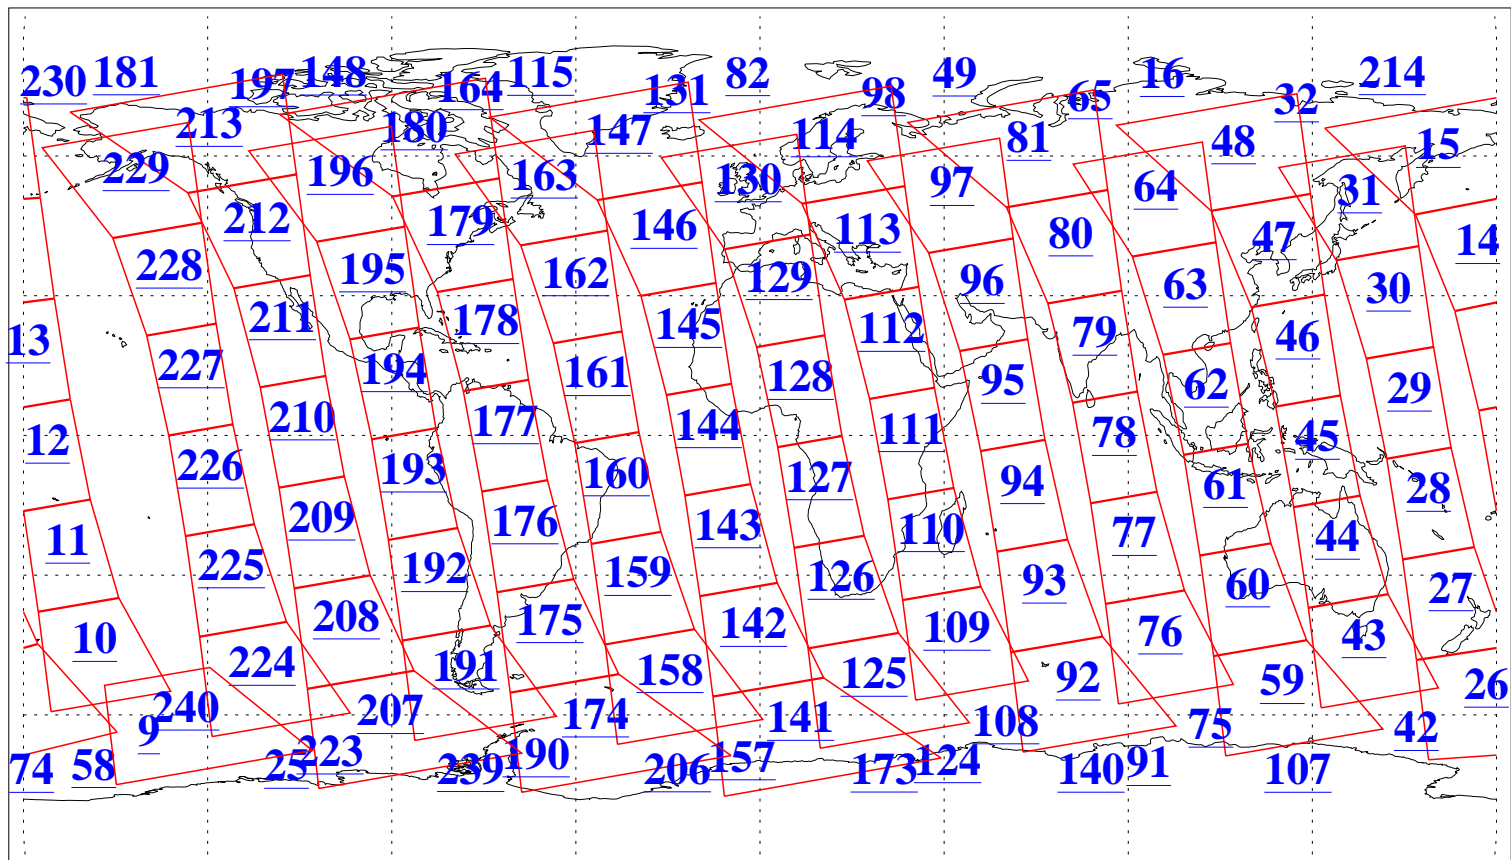

L1B Availability
AMSU Granules: 240
HSB Granules: 0
AIRS Granules: 240

22 Nov 2019
DoY 326
Aqua Day 6411
Granules: 1 to 120

Granules: 121 to 240

Legend: AMSU Available, HSB Available, AIRS Available

L1B Availability
AMSU Granules: 240
HSB Granules: 0
AIRS Granules: 240

22 Nov 2019
DoY 326
Aqua Day 6411
Ascending Granules

Descending Granules

Legend: AMSU Available, HSB Available, AIRS Available

L1B Availability
 AMSU Granules: 240
 HSB Granules: 0
 AIRS Granules: 240

22 Nov 2019
 DoY 326
 Aqua Day 6411

Northern Hemisphere Granules

Southern Hemisphere Granules

Legend: AMSU Available, HSB Available, AIRS Available