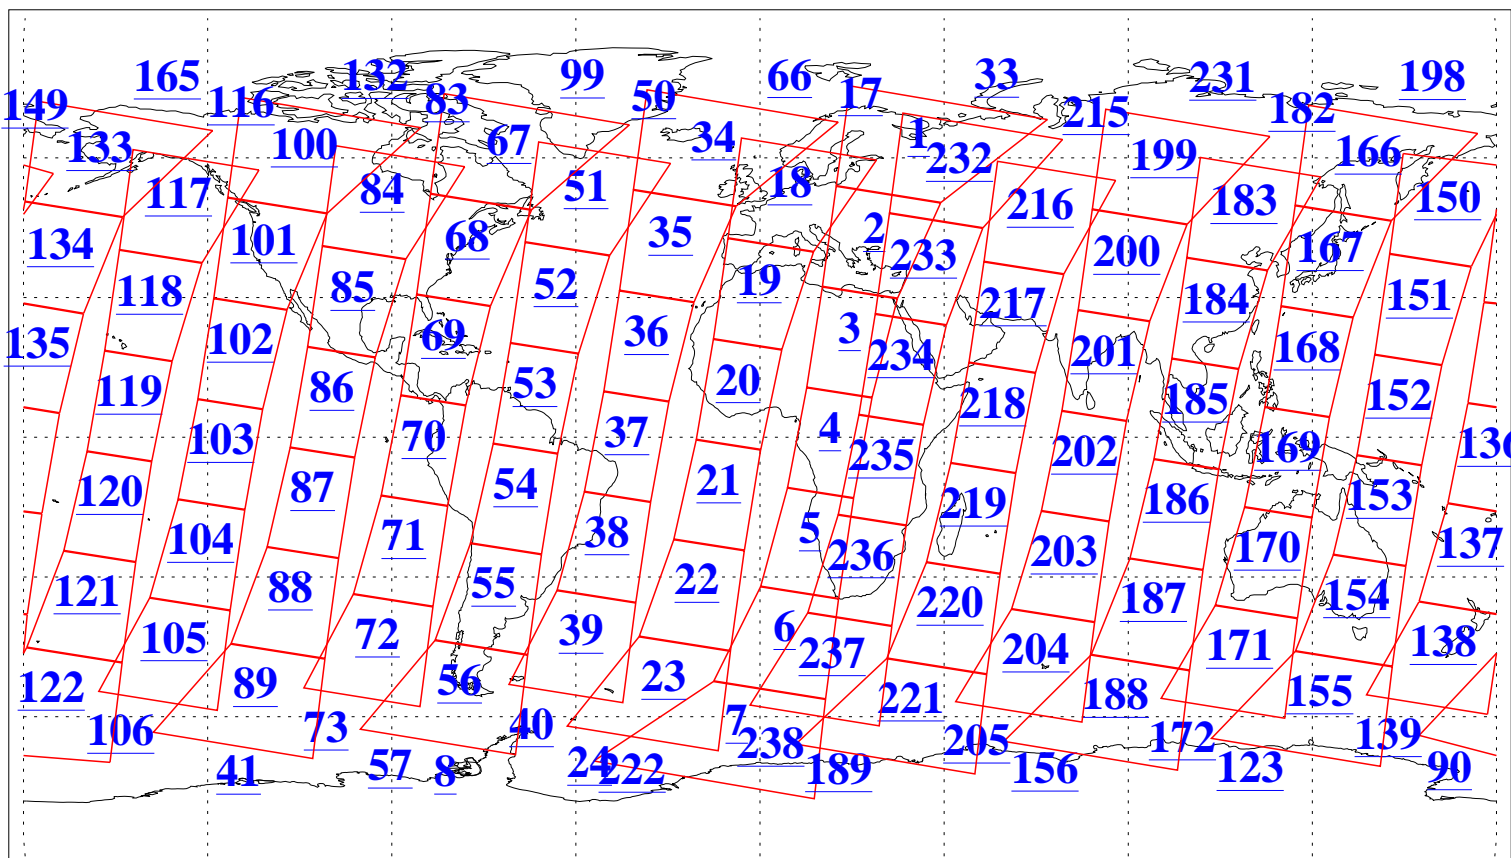

L1B Availability
AMSU Granules: 240
HSB Granules: 0
AIRS Granules: 240

22 Nov 2019
DoY 326
Aqua Day 6411
Granules: 1 to 120

Granules: 121 to 240

Legend: AMSU Available, HSB Available, AIRS Available

L1B Availability
AMSU Granules: 240
HSB Granules: 0
AIRS Granules: 240

22 Nov 2019
DoY 326
Aqua Day 6411
Ascending Granules

Descending Granules

Legend: AMSU Available, HSB Available, AIRS Available

L1B Availability
 AMSU Granules: 240
 HSB Granules: 0
 AIRS Granules: 240

22 Nov 2019
 DoY 326
 Aqua Day 6411

Northern Hemisphere Granules

Southern Hemisphere Granules

Legend: AMSU Available, HSB Available, AIRS Available