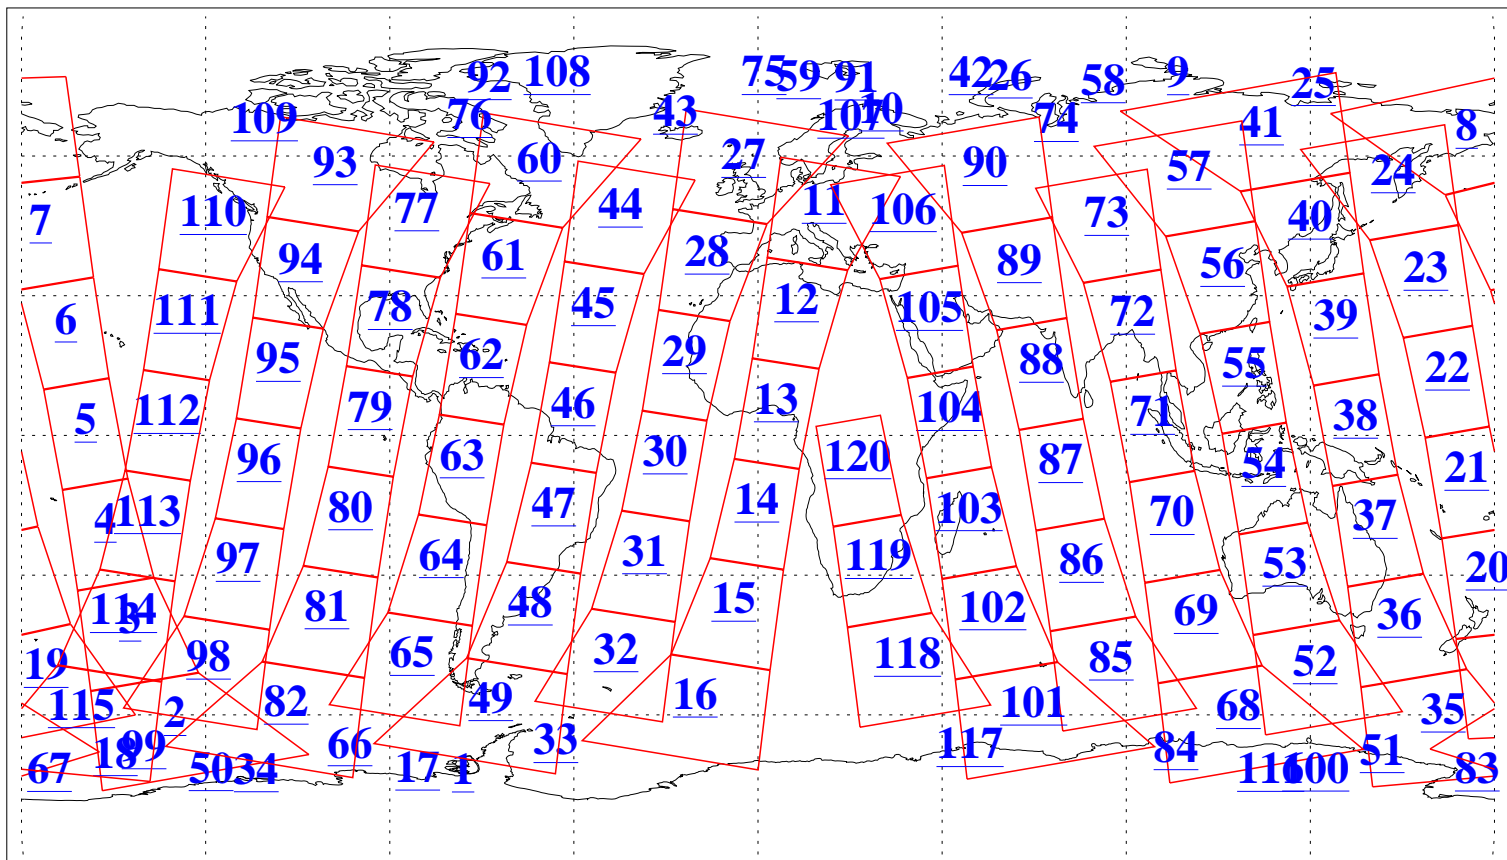

L1B Availability
AMSU Granules: 240
HSB Granules: 0
AIRS Granules: 240

21 Nov 2019
DoY 325
Aqua Day 6410
Granules: 1 to 120

Granules: 121 to 240

Legend: AMSU Available, HSB Available, AIRS Available

L1B Availability
AMSU Granules: 240
HSB Granules: 0
AIRS Granules: 240

21 Nov 2019
DoY 325
Aqua Day 6410
Ascending Granules

Descending Granules

Legend: AMSU Available, HSB Available, AIRS Available

L1B Availability
 AMSU Granules: 240
 HSB Granules: 0
 AIRS Granules: 240

21 Nov 2019
 DoY 325
 Aqua Day 6410

Northern Hemisphere Granules

Southern Hemisphere Granules

Legend: AMSU Available, HSB Available, AIRS Available