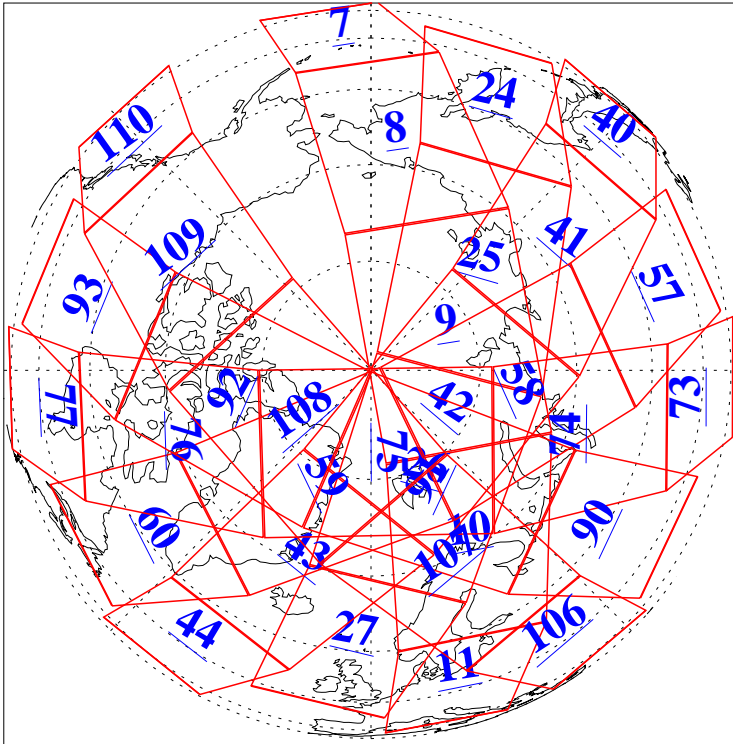

L1B Availability
AMSU Granules: 240
HSB Granules: 0
AIRS Granules: 240

21 Nov 2019
DoY 325
Aqua Day 6410
Granules: 1 to 120

Granules: 121 to 240

Legend: AMSU Available, HSB Available, AIRS Available

L1B Availability
AMSU Granules: 240
HSB Granules: 0
AIRS Granules: 240

21 Nov 2019
DoY 325
Aqua Day 6410
Ascending Granules

Descending Granules

Legend: AMSU Available, HSB Available, AIRS Available

L1B Availability
 AMSU Granules: 240
 HSB Granules: 0
 AIRS Granules: 240

21 Nov 2019
 DoY 325
 Aqua Day 6410

Northern Hemisphere Granules

Southern Hemisphere Granules

Legend: AMSU Available, HSB Available, AIRS Available