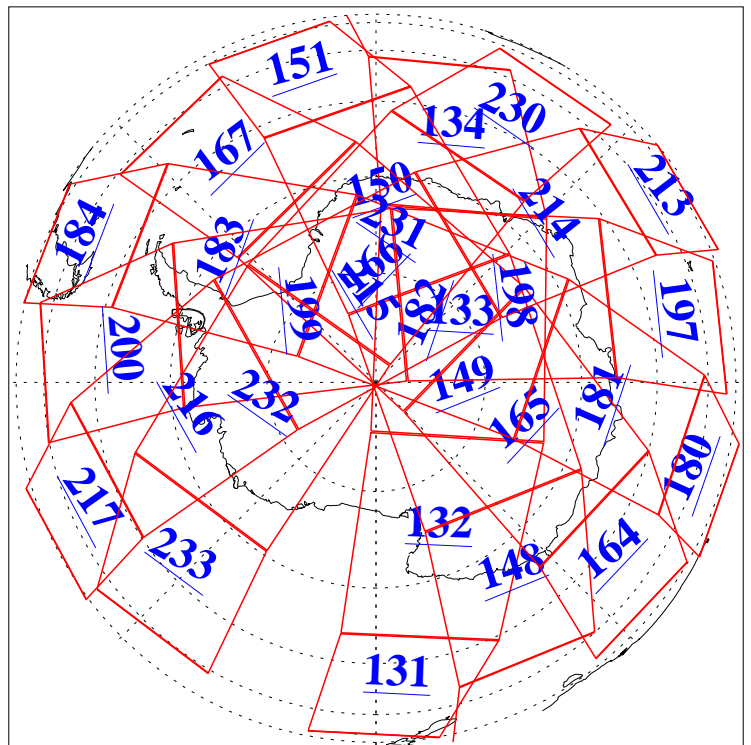

L1B Availability
AMSU Granules: 240
HSB Granules: 0
AIRS Granules: 240

21 Nov 2019
DoY 325
Aqua Day 6410
Granules: 1 to 120

Granules: 121 to 240

Legend: AMSU Available, HSB Available, AIRS Available

L1B Availability
AMSU Granules: 240
HSB Granules: 0
AIRS Granules: 240

21 Nov 2019
DoY 325
Aqua Day 6410
Ascending Granules

Descending Granules

Legend: AMSU Available, HSB Available, AIRS Available

L1B Availability
 AMSU Granules: 240
 HSB Granules: 0
 AIRS Granules: 240

21 Nov 2019
 DoY 325
 Aqua Day 6410

Northern Hemisphere Granules

Southern Hemisphere Granules

Legend: AMSU Available, HSB Available, AIRS Available