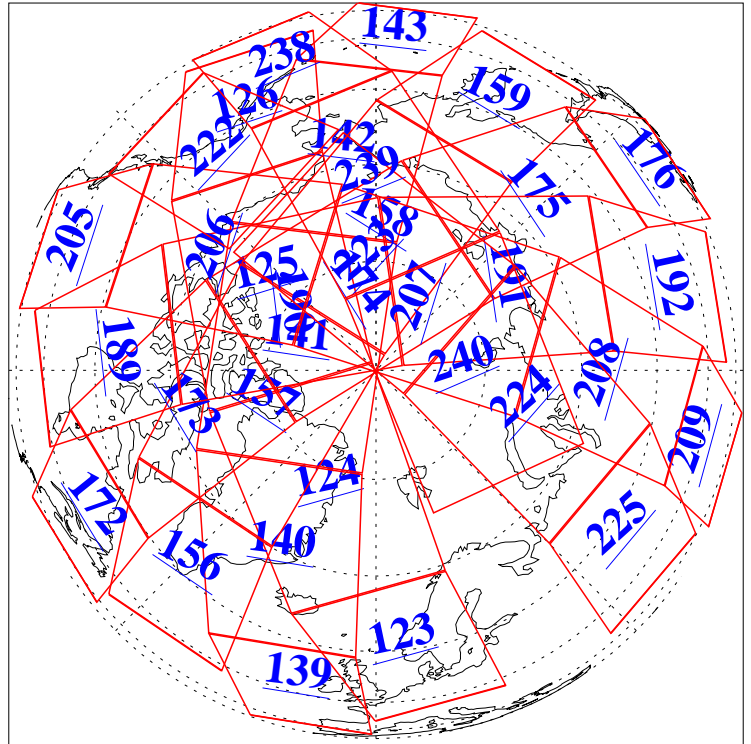

L1B Availability
AMSU Granules: 240
HSB Granules: 0
AIRS Granules: 240

21 Nov 2019
DoY 325
Aqua Day 6410
Granules: 1 to 120

Granules: 121 to 240

Legend: AMSU Available, HSB Available, AIRS Available

L1B Availability
AMSU Granules: 240
HSB Granules: 0
AIRS Granules: 240

21 Nov 2019
DoY 325
Aqua Day 6410
Ascending Granules

Descending Granules

Legend: AMSU Available, HSB Available, AIRS Available

L1B Availability
 AMSU Granules: 240
 HSB Granules: 0
 AIRS Granules: 240

21 Nov 2019
 DoY 325
 Aqua Day 6410

Northern Hemisphere Granules

Southern Hemisphere Granules

Legend: AMSU Available, HSB Available, AIRS Available