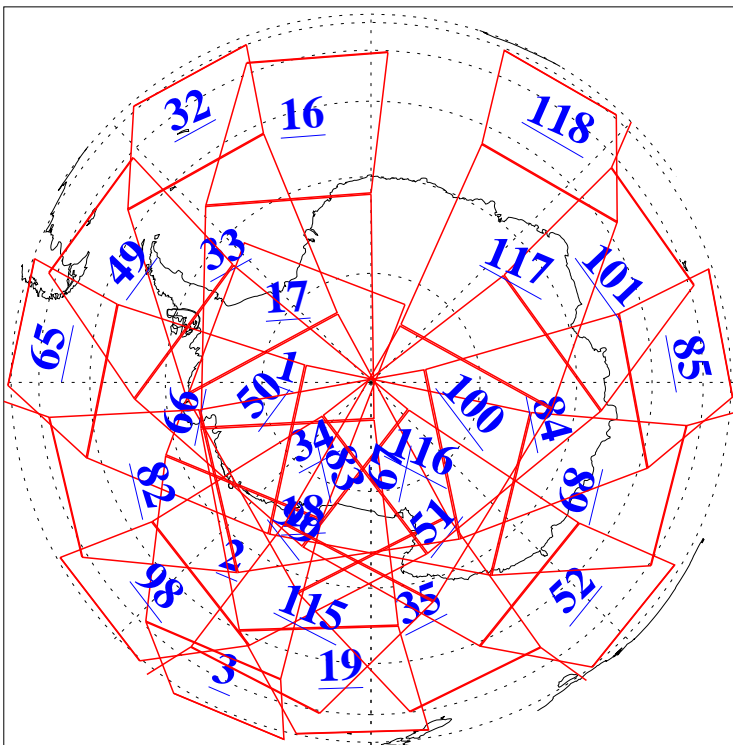

L1B Availability
AMSU Granules: 240
HSB Granules: 0
AIRS Granules: 240

21 Nov 2019
DoY 325
Aqua Day 6410
Granules: 1 to 120

Granules: 121 to 240

Legend: AMSU Available, HSB Available, AIRS Available

L1B Availability
AMSU Granules: 240
HSB Granules: 0
AIRS Granules: 240

21 Nov 2019
DoY 325
Aqua Day 6410
Ascending Granules

Descending Granules

Legend: AMSU Available, HSB Available, AIRS Available

L1B Availability
 AMSU Granules: 240
 HSB Granules: 0
 AIRS Granules: 240

21 Nov 2019
 DoY 325
 Aqua Day 6410

Northern Hemisphere Granules

Southern Hemisphere Granules

Legend: AMSU Available, HSB Available, AIRS Available