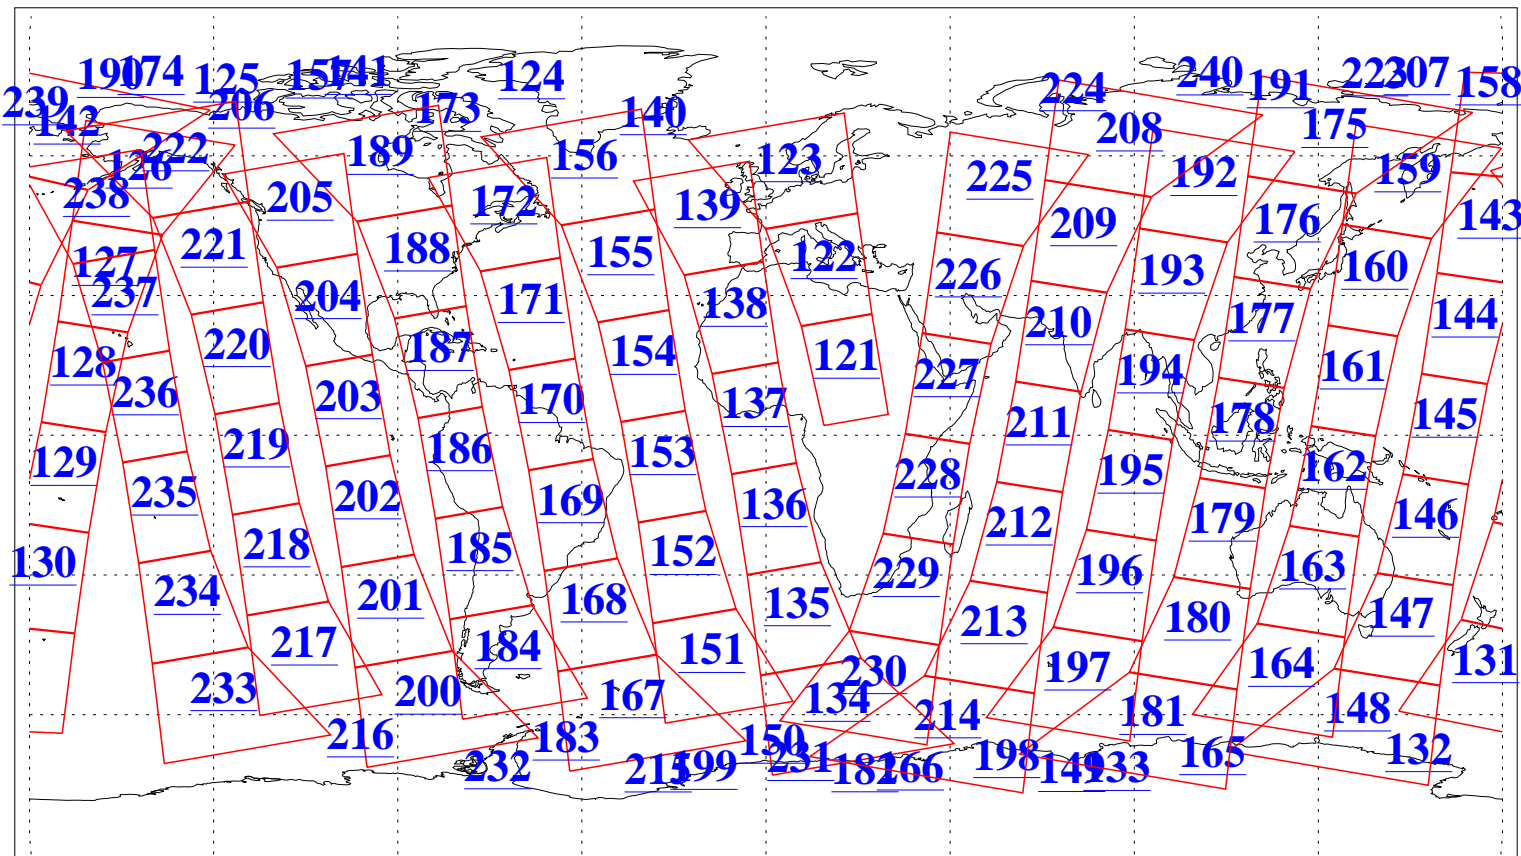

L1B Availability
AMSU Granules: 240
HSB Granules: 0
AIRS Granules: 240

21 Nov 2019
DoY 325
Aqua Day 6410
Granules: 1 to 120

Granules: 121 to 240

Legend: AMSU Available, HSB Available, AIRS Available

L1B Availability
AMSU Granules: 240
HSB Granules: 0
AIRS Granules: 240

21 Nov 2019
DoY 325
Aqua Day 6410
Ascending Granules

Descending Granules

Legend: AMSU Available, HSB Available, AIRS Available

L1B Availability
 AMSU Granules: 240
 HSB Granules: 0
 AIRS Granules: 240

21 Nov 2019
 DoY 325
 Aqua Day 6410

Northern Hemisphere Granules

Southern Hemisphere Granules

Legend: AMSU Available, HSB Available, AIRS Available