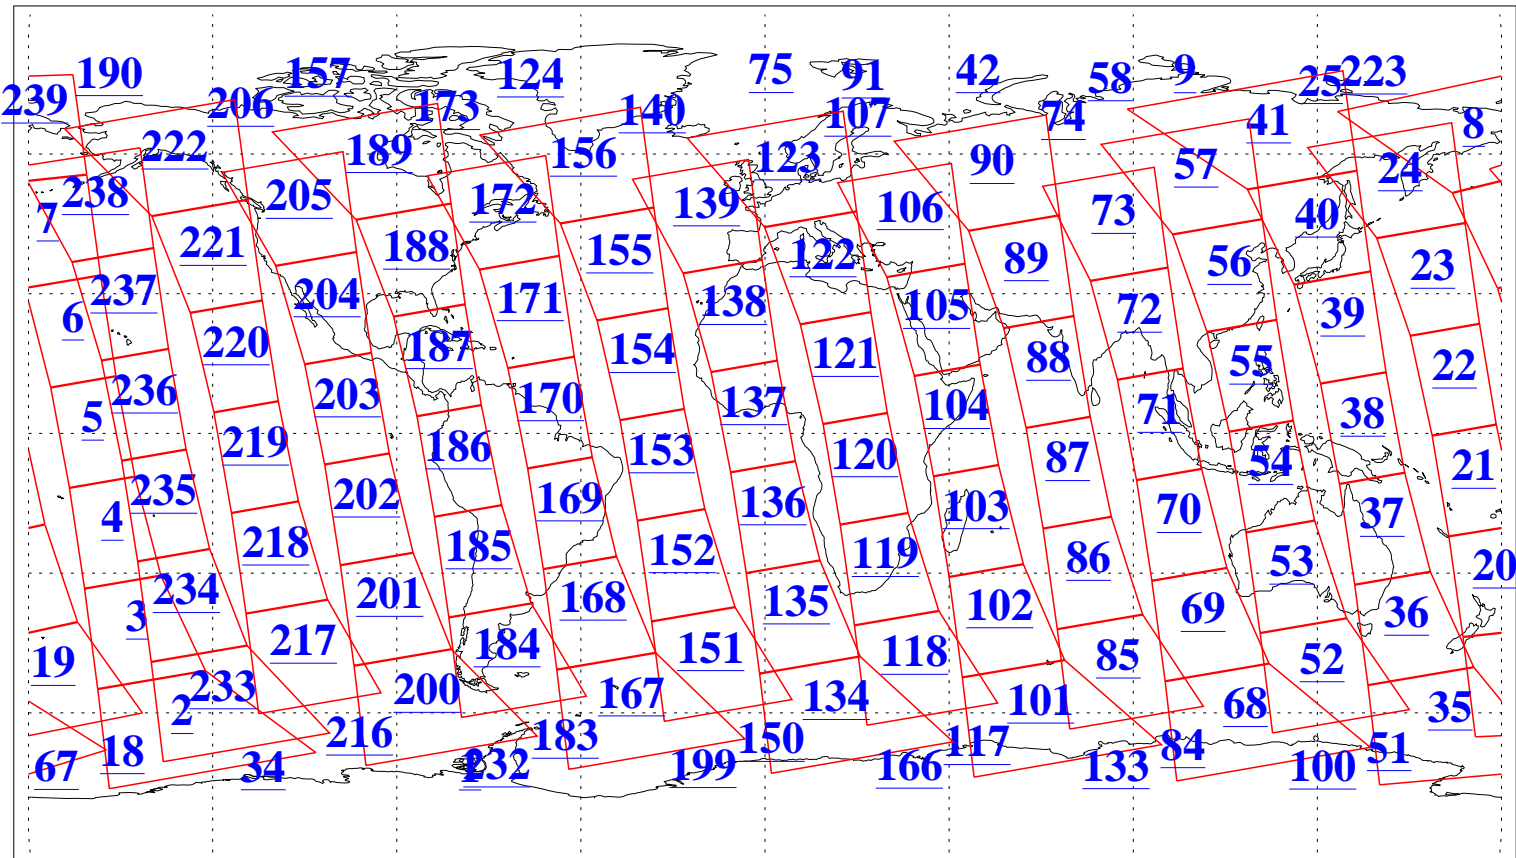

L1B Availability
AMSU Granules: 240
HSB Granules: 0
AIRS Granules: 240

21 Nov 2019
DoY 325
Aqua Day 6410
Granules: 1 to 120

Granules: 121 to 240

Legend: AMSU Available, HSB Available, AIRS Available

L1B Availability
AMSU Granules: 240
HSB Granules: 0
AIRS Granules: 240

21 Nov 2019
DoY 325
Aqua Day 6410
Ascending Granules

Descending Granules

Legend: AMSU Available, HSB Available, AIRS Available

L1B Availability
 AMSU Granules: 240
 HSB Granules: 0
 AIRS Granules: 240

21 Nov 2019
 DoY 325
 Aqua Day 6410

Northern Hemisphere Granules

Southern Hemisphere Granules

Legend: AMSU Available, HSB Available, AIRS Available