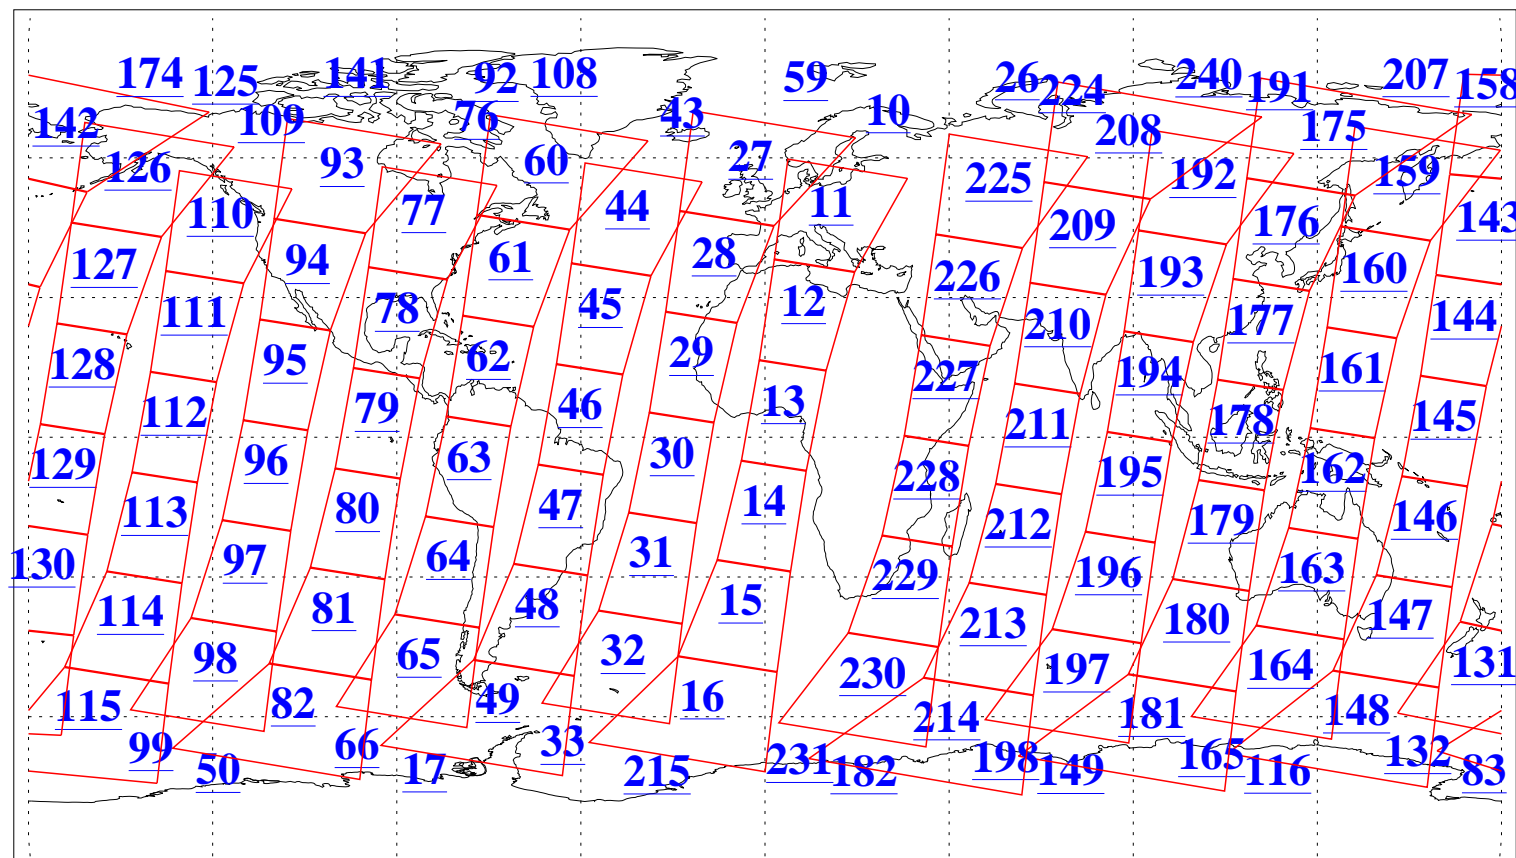

L1B Availability
AMSU Granules: 240
HSB Granules: 0
AIRS Granules: 240

21 Nov 2019
DoY 325
Aqua Day 6410
Granules: 1 to 120

Granules: 121 to 240

Legend: AMSU Available, HSB Available, AIRS Available

L1B Availability
AMSU Granules: 240
HSB Granules: 0
AIRS Granules: 240

21 Nov 2019
DoY 325
Aqua Day 6410
Ascending Granules

Descending Granules

Legend: AMSU Available, HSB Available, AIRS Available

L1B Availability
 AMSU Granules: 240
 HSB Granules: 0
 AIRS Granules: 240

21 Nov 2019
 DoY 325
 Aqua Day 6410

Northern Hemisphere Granules

Southern Hemisphere Granules

Legend: AMSU Available, HSB Available, AIRS Available